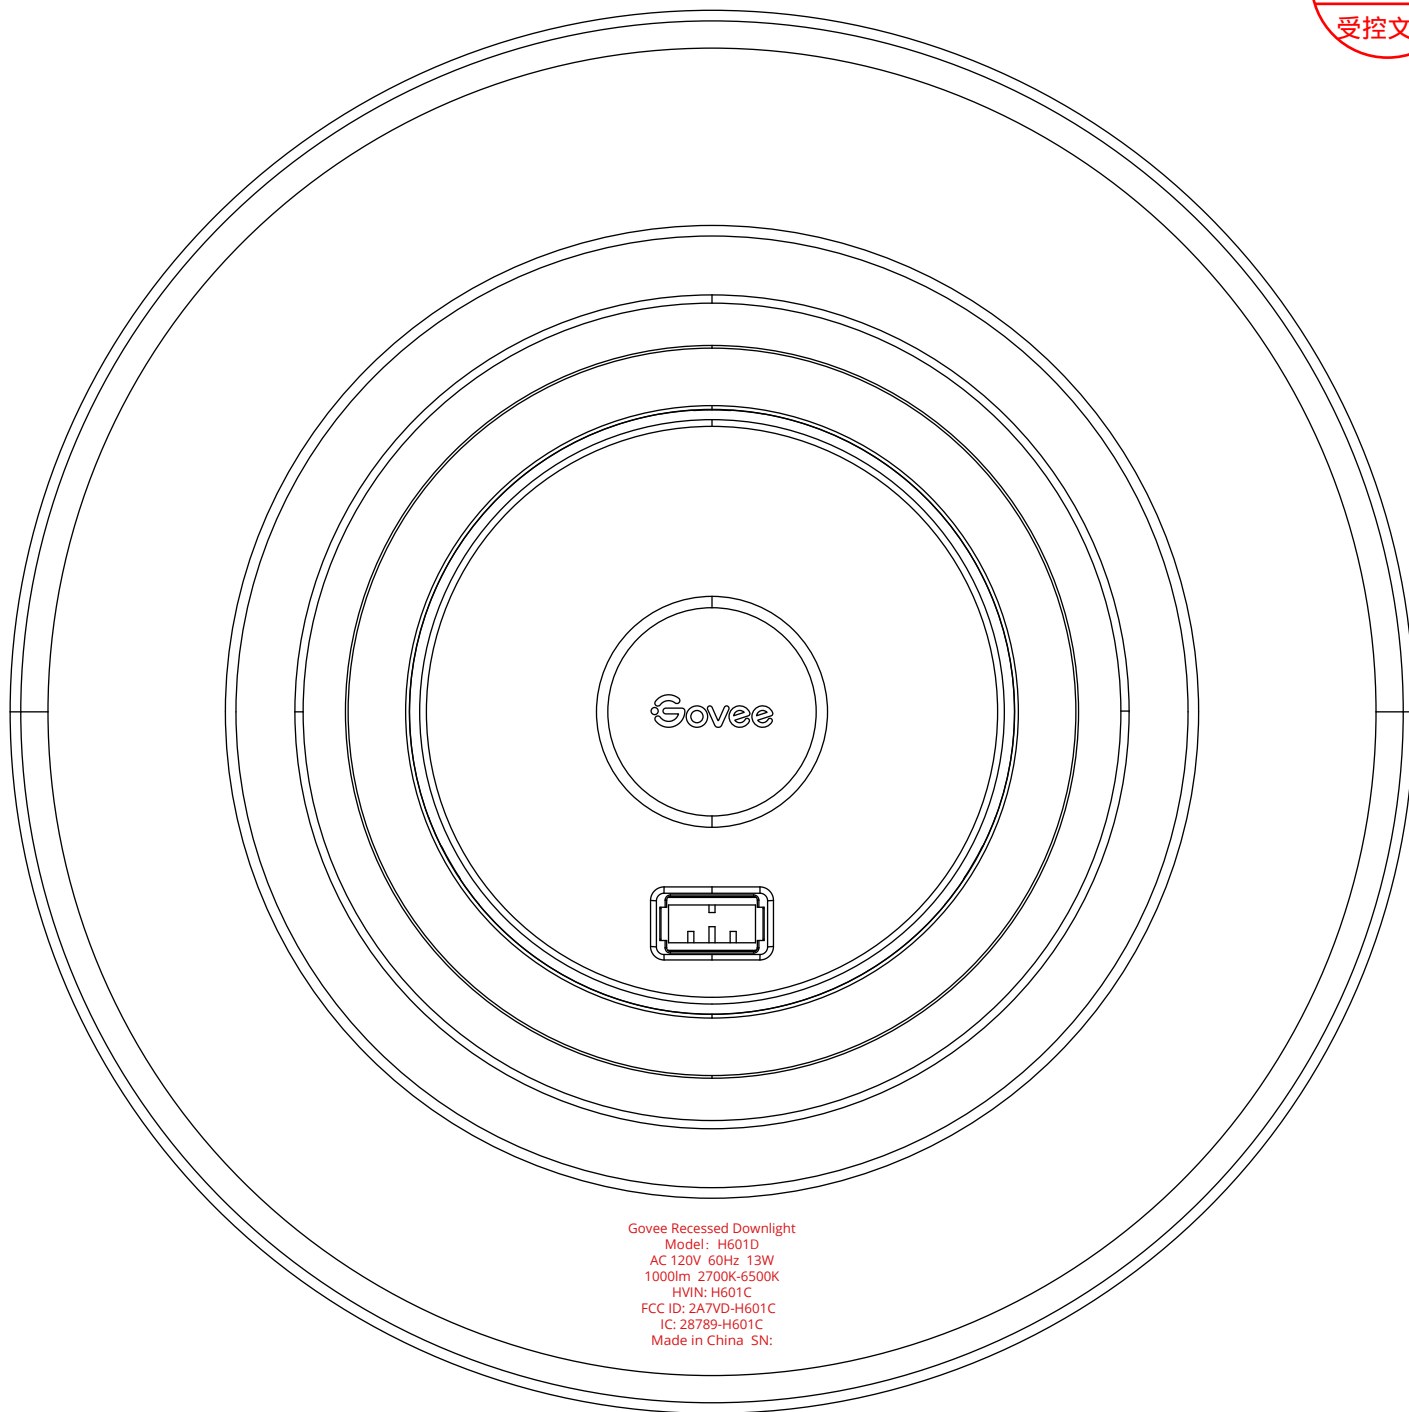

红色区域字符镭雕

内容字体大小: Open Sans-Regular 5.0PT

Govee Recessed Downlight  
Model: H601D  
AC 120V 60Hz 13W  
1000lm 2700K-6500K  
HVIN: H601C  
FCC ID: 2A7VD-H601C  
IC: 28789-H601C  
Made in China SN:

红色区域字符镭雕

内容字体大小: Open Sans-Regular 5.0PT