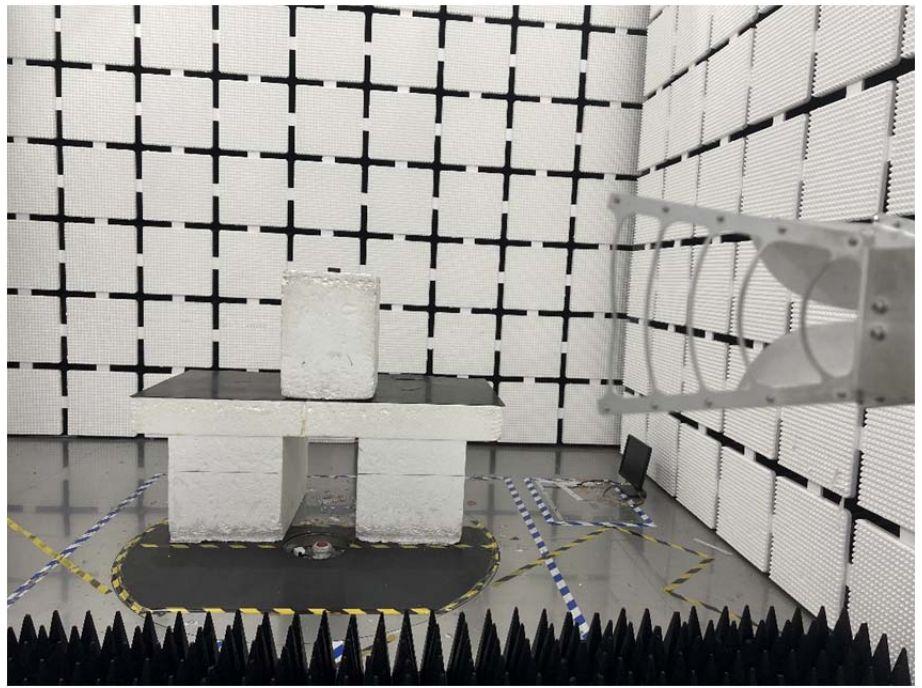

EXHIBIT 4 - TEST SETUP PHOTOGRAPHS

Conducted Emission Test Setup

Radiation Emission Test Setup (Below 30MHz)

Radiation Emission Test Setup (30MHz to 1GHz)

Radiation Emission Test Setup (1GHz to 18GHz)

**Radiation Emission Test
Setup (Above 18GHz)**