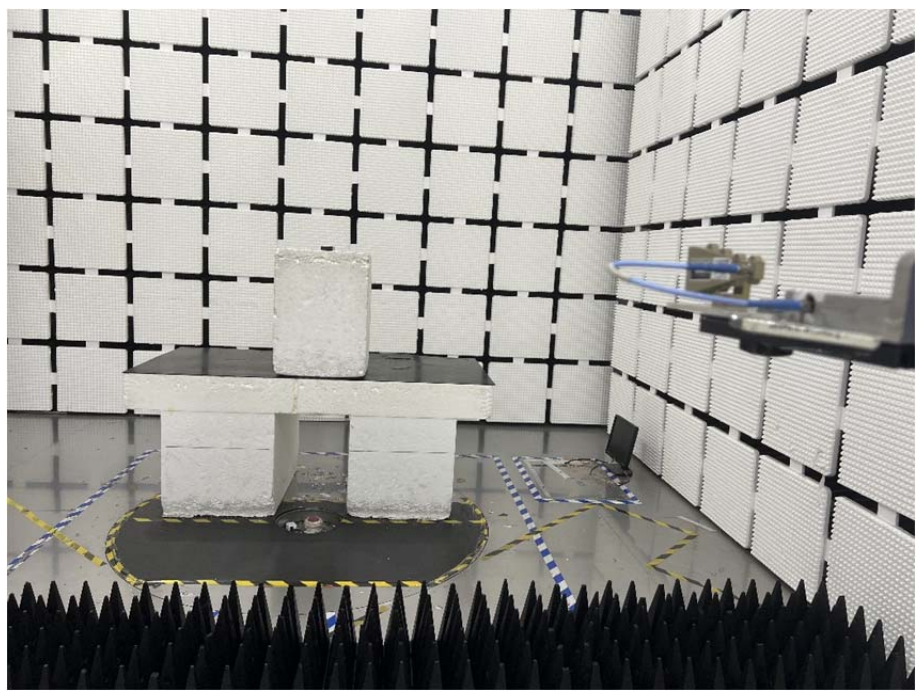

EXHIBIT 4 - TEST SETUP PHOTOGRAPHS

Conducted Emission Test Setup

Radiation Emission Test Setup (Below 30MHz)

Radiation Emission Test Setup (30MHz to 1GHz)

Radiation Emission Test Setup (1GHz to 18GHz)

**Radiation Emission Test
Setup (Above 18GHz)**