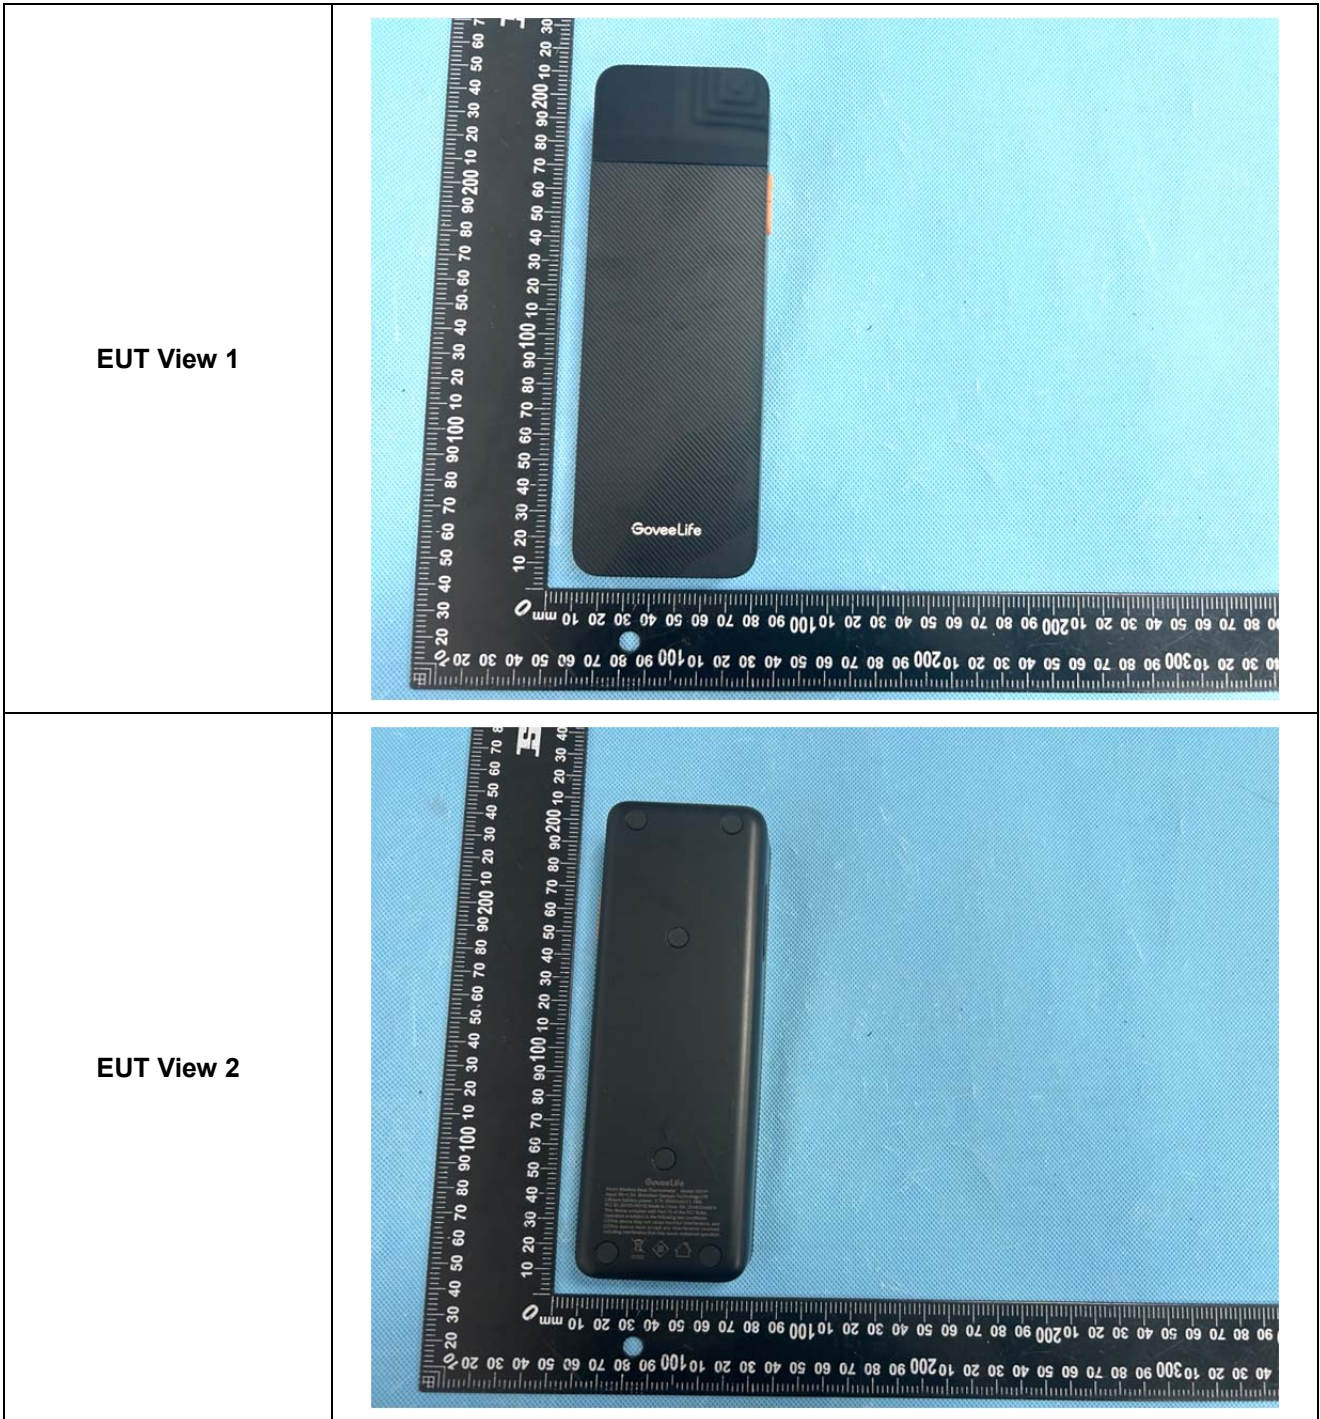

## EXHIBIT 2 - EUT EXTERNAL PHOTOGRAPHS

Model No.: H5192

EUT View 3

EUT View 4

EUT View 5

EUT View 6

<p><b>EUT View 7</b></p>	 A black rectangular device with a textured surface and a small orange button on the bottom edge. The device is placed on a blue textured surface next to a black ruler with white markings. The ruler shows the device is approximately 100mm long and 30mm wide. The brand name 'SoveerLife' is visible on the top surface.
<p><b>EUT View 8</b></p>	 A close-up view of the bottom edge of the device. It shows a USB port and a small circular hole next to it. A black plastic tab is visible on the right side of the device.

Model No.: H5191

EUT View 3

EUT View 4

<p><b>EUT View 5</b></p>	 A black rectangular device with a textured surface and a smooth bottom edge. The brand name 'GoveeLife' is printed on the top edge. The device is positioned vertically next to a black ruler with white markings, showing its length is approximately 100 mm. The background is a light blue textured surface.
<p><b>EUT View 6</b></p>	 A black rectangular device with a textured surface and a smooth bottom edge. The brand name 'GoveeLife' is printed on the top edge. A small orange indicator light is visible on the bottom edge. The device is positioned horizontally next to a black ruler with white markings, showing its length is approximately 100 mm. The background is a light blue textured surface.