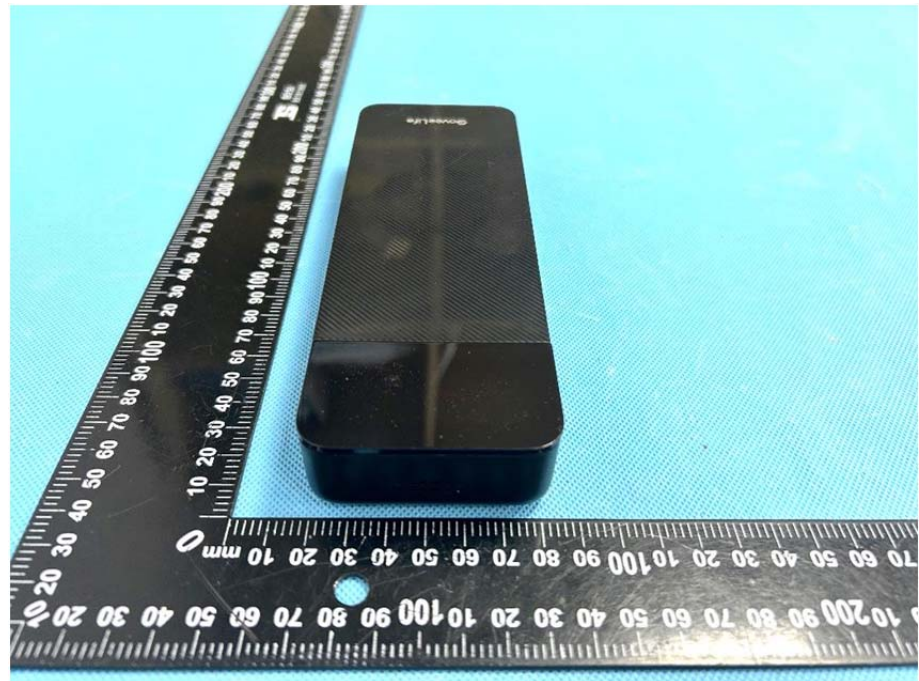

## EXHIBIT 2 - EUT EXTERNAL PHOTOGRAPHS

Model No.: H5192

EUT View 3

EUT View 4

EUT View 5

EUT View 6

<p><b>EUT View 7</b></p>	 A black rectangular device with a textured surface and a small orange button on the bottom edge. The device is placed on a blue textured surface next to a black ruler with white markings. The ruler shows the device is approximately 100mm long and 30mm wide. The brand name 'SoveerLife' is visible on the top surface.
<p><b>EUT View 8</b></p>	 A close-up view of the bottom edge of the device. It shows a USB port and a small circular hole next to it. A black plastic tab is visible on the right side of the device.

Model No.: H5191

EUT View 3

EUT View 4

<p><b>EUT View 5</b></p>	 A black rectangular device with a textured surface and a smooth bottom edge. The brand name 'GoveeLife' is printed on the top edge. The device is positioned vertically next to a black ruler with white markings, showing its length is approximately 100 mm. The background is a light blue textured surface.
<p><b>EUT View 6</b></p>	 A black rectangular device with a textured surface and a smooth bottom edge. The brand name 'GoveeLife' is printed on the top edge. A small orange indicator light is visible on the bottom edge. The device is positioned horizontally next to a black ruler with white markings, showing its length is approximately 100 mm. The background is a light blue textured surface.