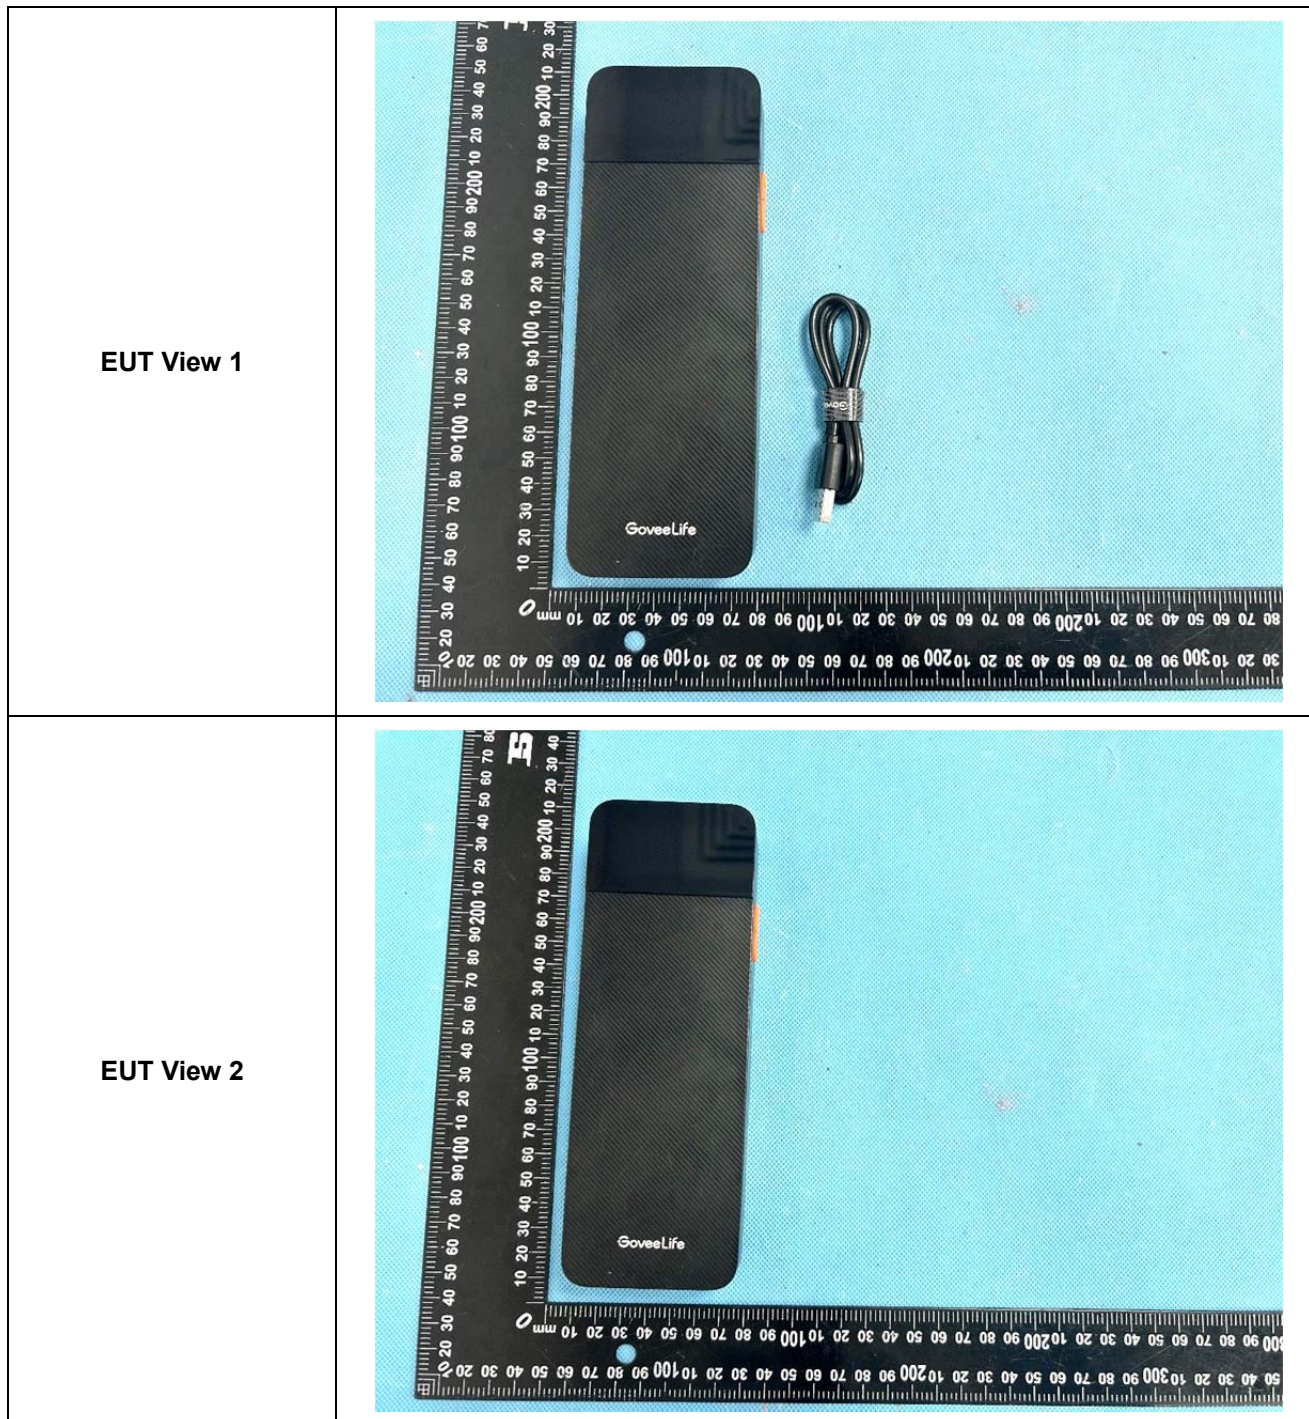

## EXHIBIT 2 - EUT EXTERNAL PHOTOGRAPHS

Model No.: H5192

EUT View 3

EUT View 4

EUT View 5

EUT View 6

<p><b>EUT View 7</b></p>	 A black rectangular device with a textured surface and a small orange button on the bottom edge. The device is placed on a blue textured surface next to a black ruler with white markings. The ruler shows the device is approximately 100mm long and 30mm wide. The brand name 'SoveerLife' is visible on the top surface.
<p><b>EUT View 8</b></p>	 A close-up view of the bottom edge of the device. It shows a USB port and a small circular hole next to it. A black plastic tab is visible on the right side of the device.

Model No.: H5191

EUT View 3

EUT View 4

<p><b>EUT View 5</b></p>	 A black rectangular device with a textured surface and a smooth bottom edge. The brand name 'GoveeLife' is printed on the top edge. The device is positioned vertically next to a black ruler with white markings, showing its length is approximately 100 mm. The background is a light blue textured surface.
<p><b>EUT View 6</b></p>	 A black rectangular device with a textured surface and a smooth bottom edge. The brand name 'GoveeLife' is printed on the top edge. A small orange indicator light is visible on the bottom edge. The device is positioned horizontally next to a black ruler with white markings, showing its length is approximately 100 mm. The background is a light blue textured surface.