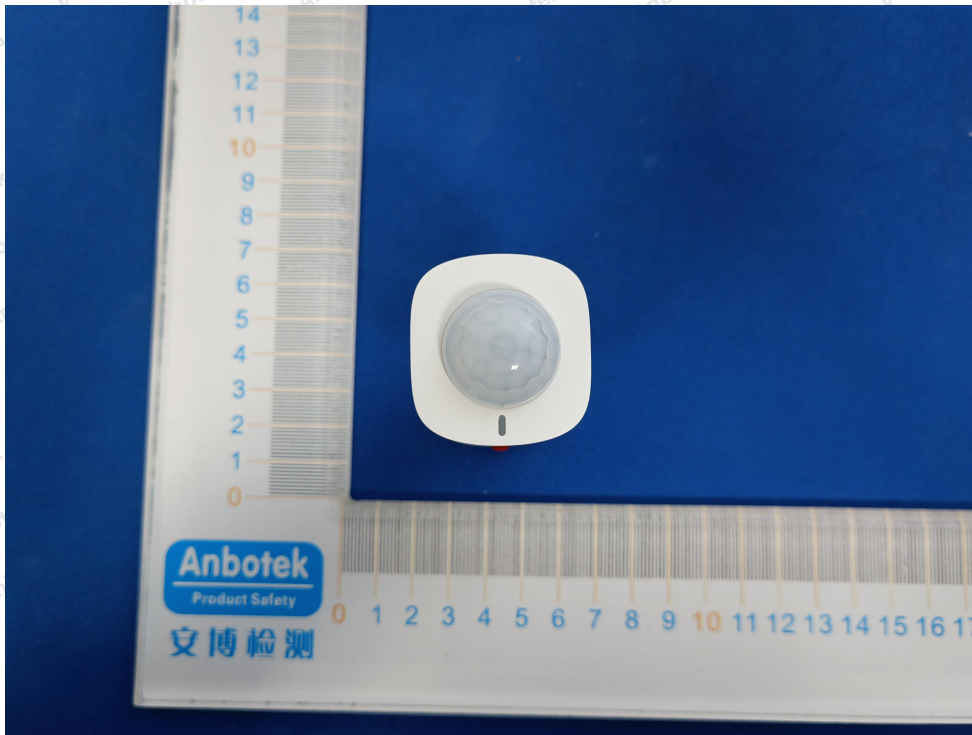

Code: AB-RF-05-b

Hotline

400-003-0500

www.anbotek.com.cn

安博检测

Anbotek

Product Safety

Shenzhen Anbotek Compliance Laboratory Limited