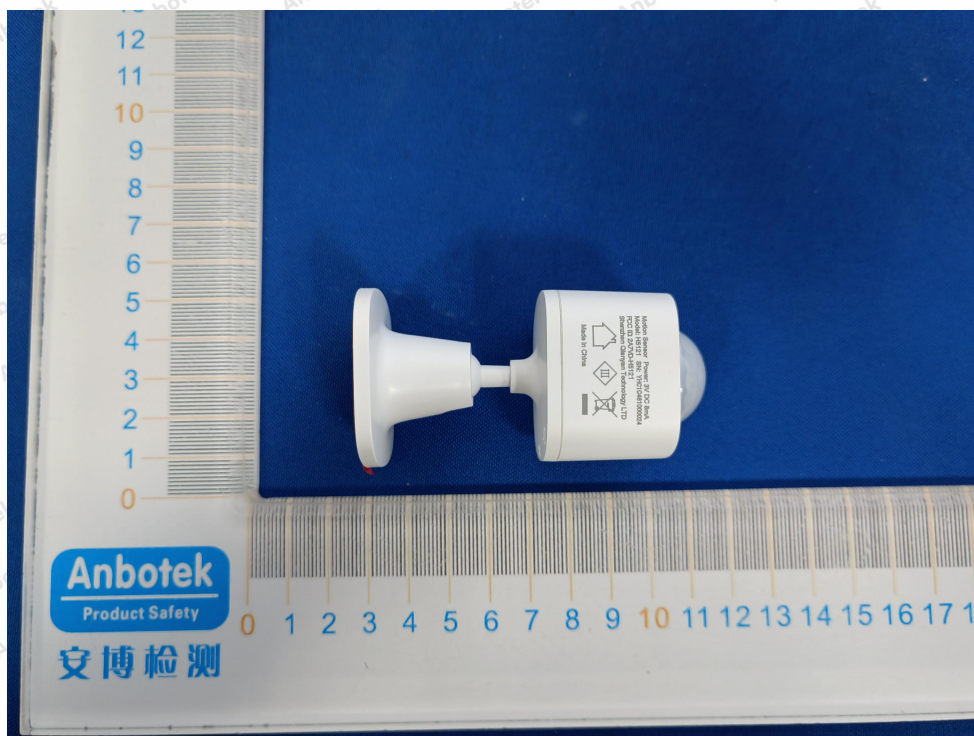

External Photograph

Anbotek

Product Safety

Shenzhen Anbotek Compliance Laboratory Limited

Address: 1/F., Building D, Sogood Science and Technology Park, Sanwei Community, Hangcheng Street, Bao'an District, Shenzhen, Guangdong, China.
Tel: (86) 0755-26066440 Fax: (86) 0755-26014772 Email: service@anbotek.com