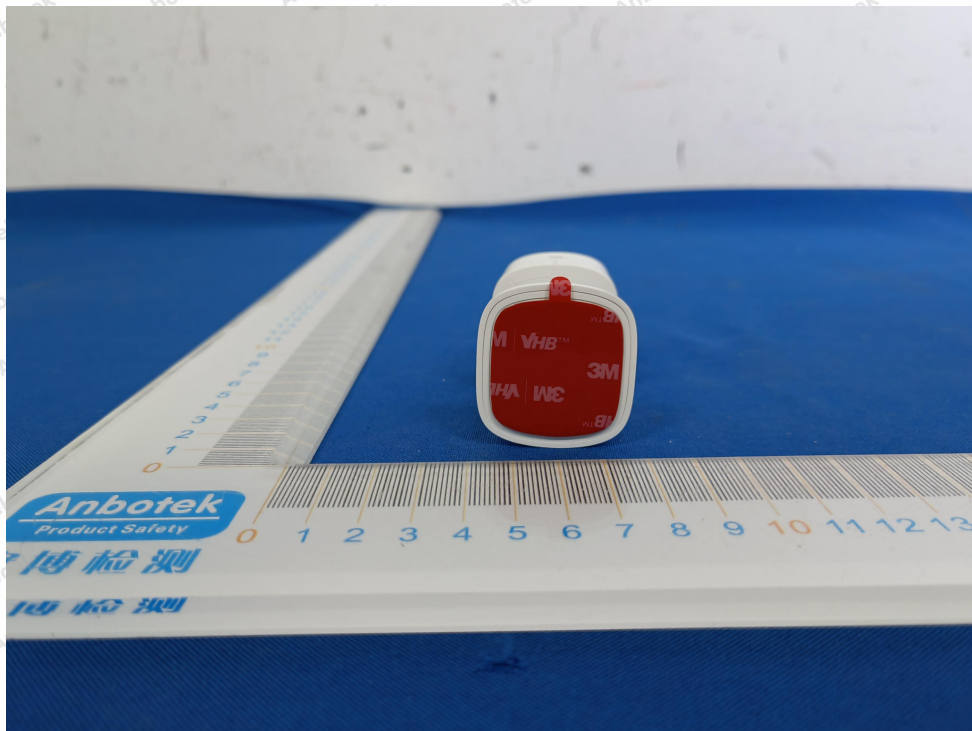

Code: AB-RF-05-b

Hotline

400-003-0500

www.anbotek.com.cn

安博检测

Anbotek

Product Safety

Shenzhen Anbotek Compliance Laboratory Limited