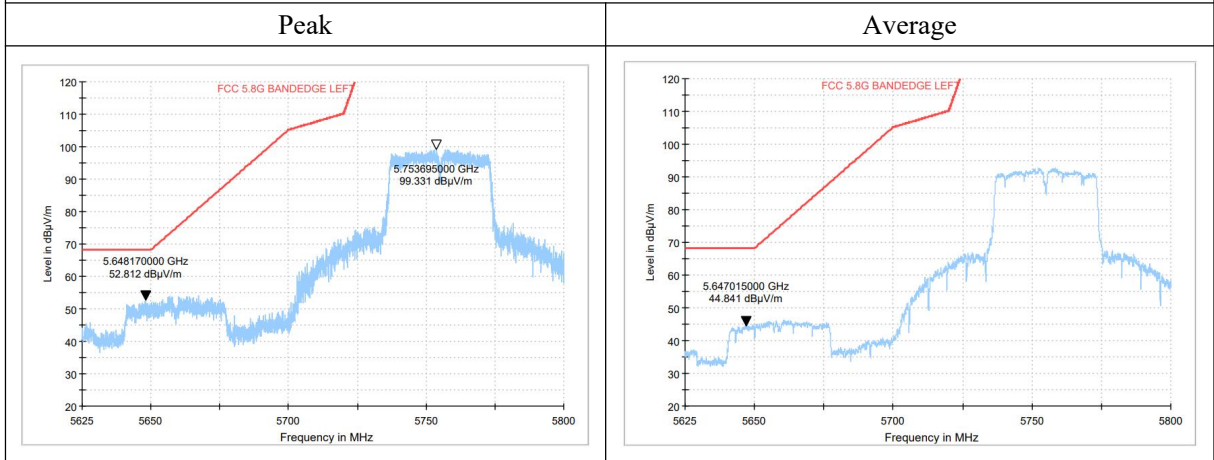

Band Edges (802.11ac-VHT40, CH151)

Band Edges (802.11ac-VHT40, CH159)

Band Edges (802.11ac-VHT80, CH155)

Note: Only data in worst mode is provided.