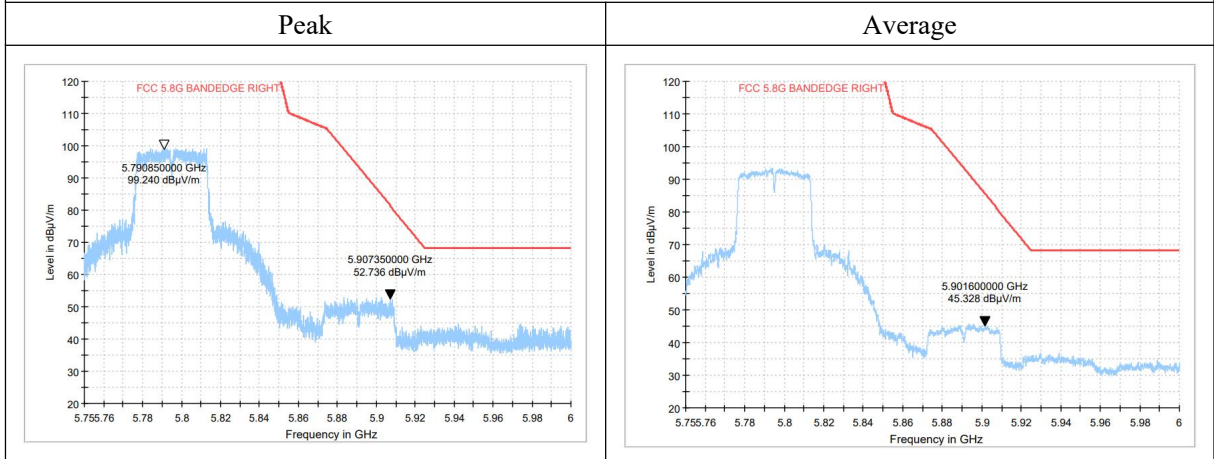

Band Edges (802.11ac-VHT40, CH151)

Band Edges (802.11ac-VHT40, CH159)

Band Edges (802.11ac-VHT80, CH155)

Note: Only data in worst mode is provided.