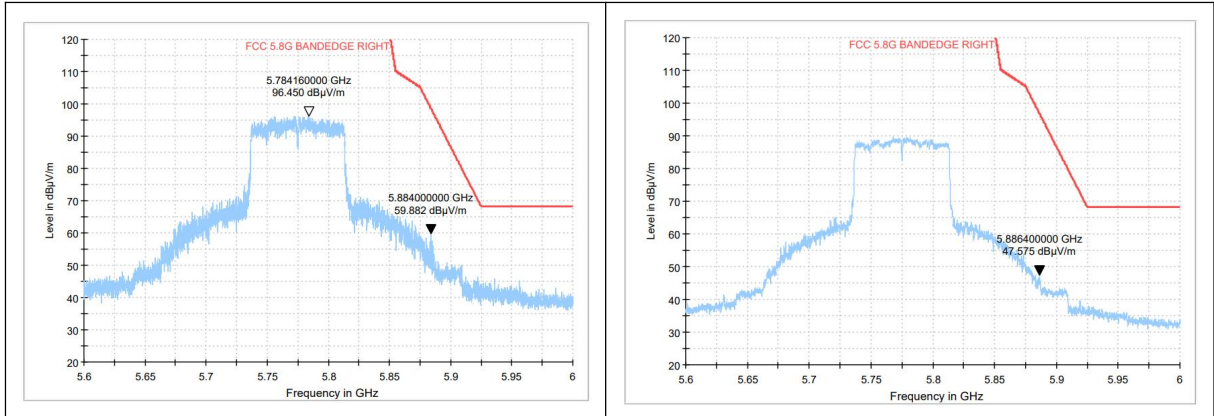

Band Edges (802.11ac-VHT40, CH151)

Band Edges (802.11ac-VHT40, CH159)

Band Edges (802.11ac-VHT80, CH155)

Note: Only data in worst mode is provided.