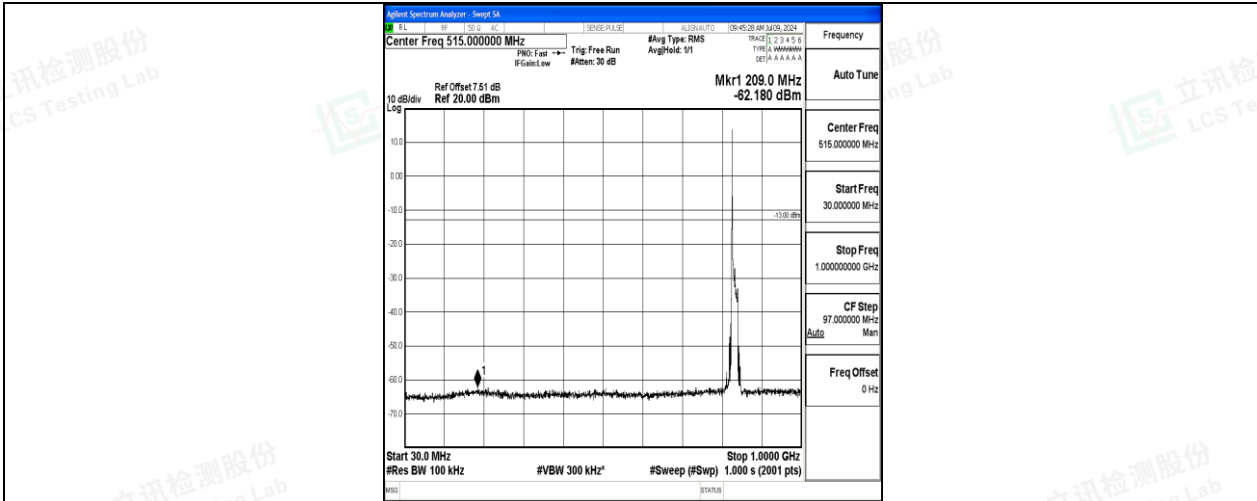

Band26_15MHz_16QAM_26865_1RB#0_3000~10000_3000~10000

Band26_15MHz_QPSK_26915_1RB#0_0.009~0.15_0.009~0.15

Band26_15MHz_QPSK_26915_1RB#0_0.15~30_0.15~30

Band26_15MHz_QPSK_26915_1RB#0_30~1000_30~1000

Band26_15MHz_QPSK_26915_1RB#0_1000~3000_1000~3000