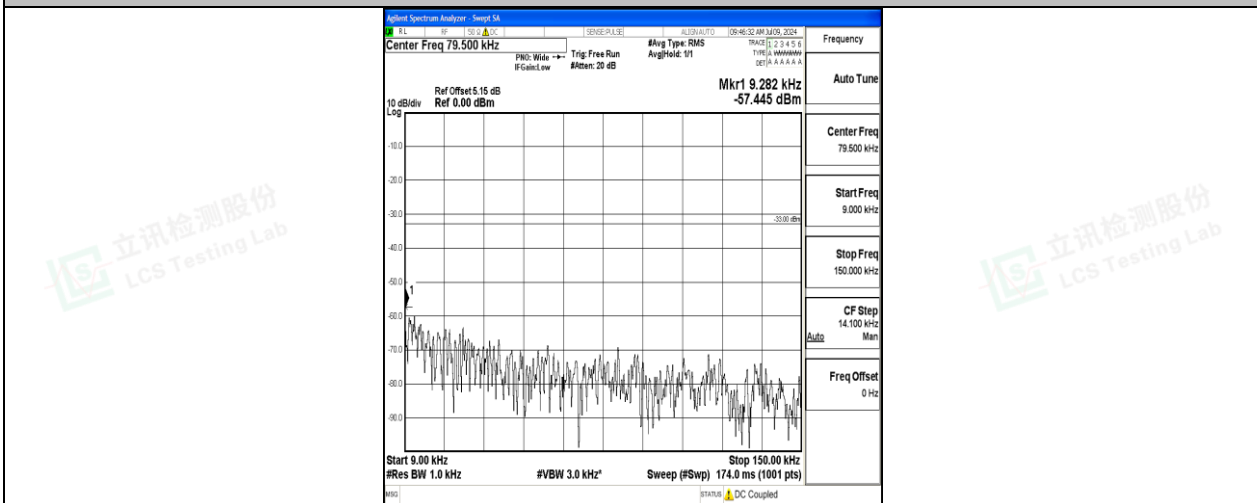

Band26_15MHz_QPSK_26965_1RB#0_0.009~0.15_0.009~0.15