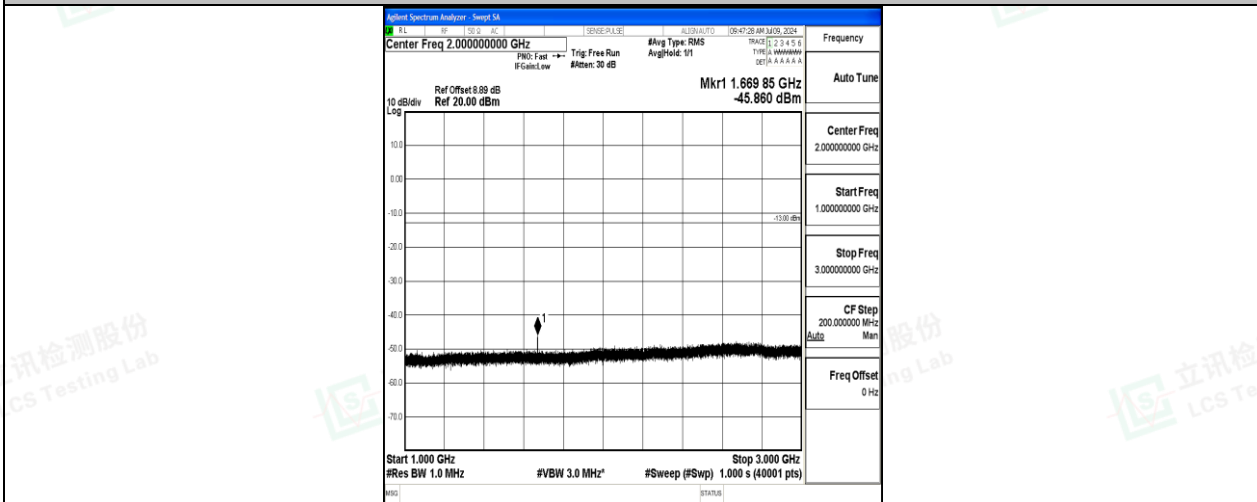

Scan code to check authenticity

Band26_15MHz_QPSK_26965_1RB#0_3000~10000_3000~10000

Band26_15MHz_16QAM_26965_1RB#0_0.009~0.15_0.009~0.15

Band26_15MHz_16QAM_26965_1RB#0_0.15~30_0.15~30

Band26_15MHz_16QAM_26965_1RB#0_30~1000_30~1000