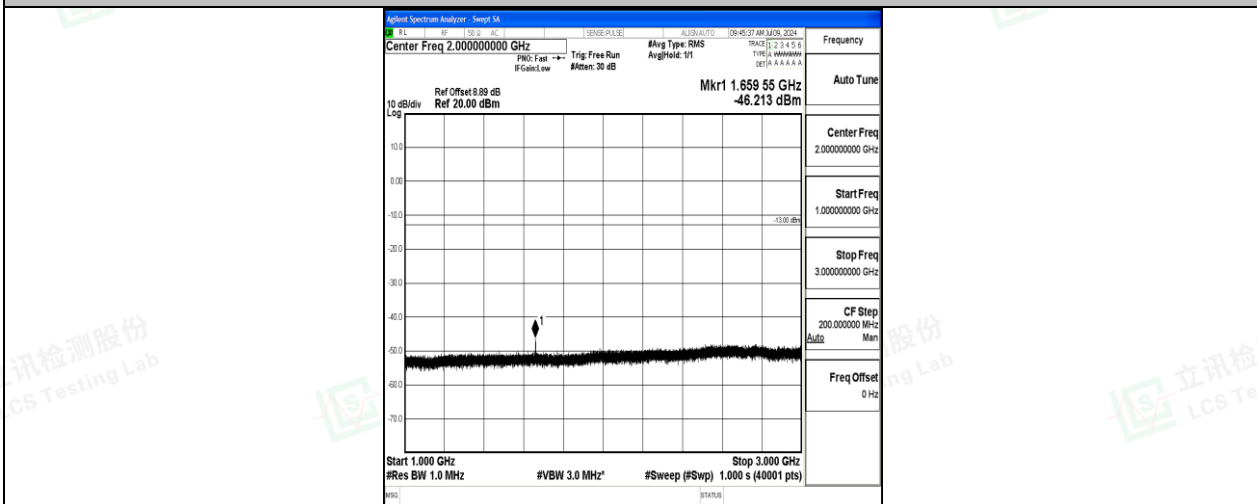

Band26_15MHz_16QAM_26865_1RB#0_3000~10000_3000~10000

Band26_15MHz_QPSK_26915_1RB#0_0.009~0.15_0.009~0.15

Band26_15MHz_QPSK_26915_1RB#0_0.15~30_0.15~30

Band26_15MHz_QPSK_26915_1RB#0_30~1000_30~1000

Band26_15MHz_QPSK_26915_1RB#0_1000~3000_1000~3000

Band26_15MHz_QPSK_26915_1RB#0_3000~10000_3000~10000

Band26_15MHz_16QAM_26915_1RB#0_0.009~0.15_0.009~0.15

Band26_15MHz_16QAM_26915_1RB#0_0.15~30_0.15~30

Band26_15MHz_16QAM_26915_1RB#0_30~1000_30~1000

Band26_15MHz_16QAM_26915_1RB#0_1000~3000_1000~3000