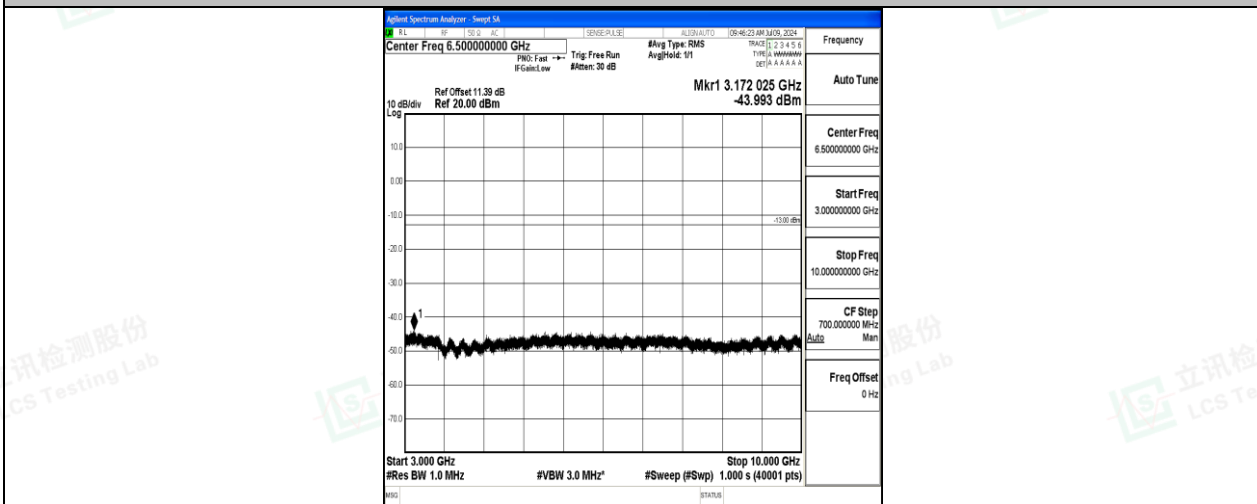

Band26_15MHz_QPSK_26915_1RB#0_3000~10000_3000~10000

Band26_15MHz_16QAM_26915_1RB#0_0.009~0.15_0.009~0.15

Band26_15MHz_16QAM_26915_1RB#0_0.15~30_0.15~30

Band26_15MHz_16QAM_26915_1RB#0_30~1000_30~1000

Band26_15MHz_16QAM_26915_1RB#0_1000~3000_1000~3000