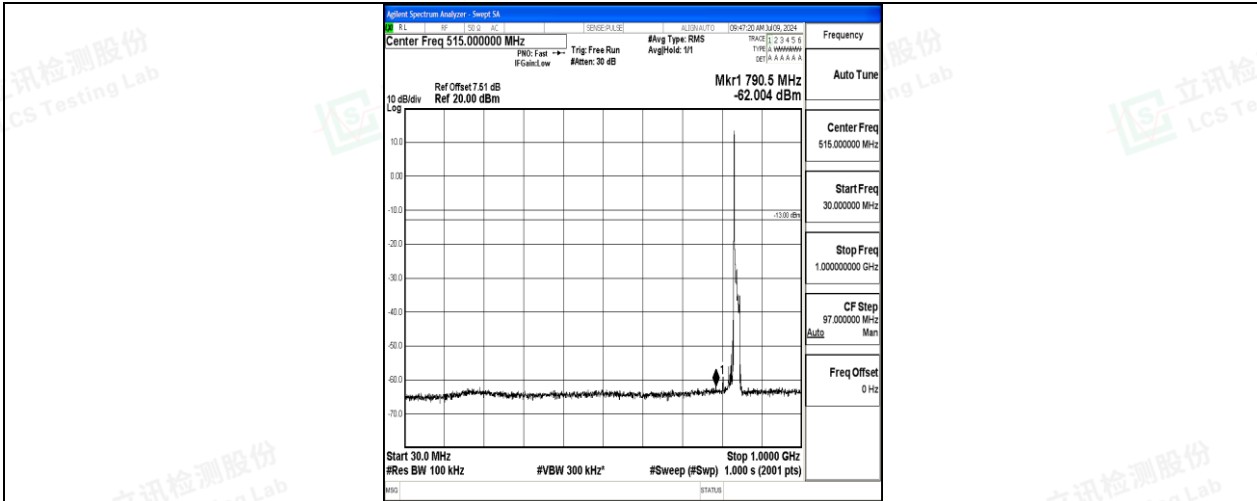

Scan code to check authenticity

Band26_15MHz_QPSK_26965_1RB#0_3000~10000_3000~10000

Band26_15MHz_16QAM_26965_1RB#0_0.009~0.15_0.009~0.15

Band26_15MHz_16QAM_26965_1RB#0_0.15~30_0.15~30

Band26_15MHz_16QAM_26965_1RB#0_30~1000_30~1000