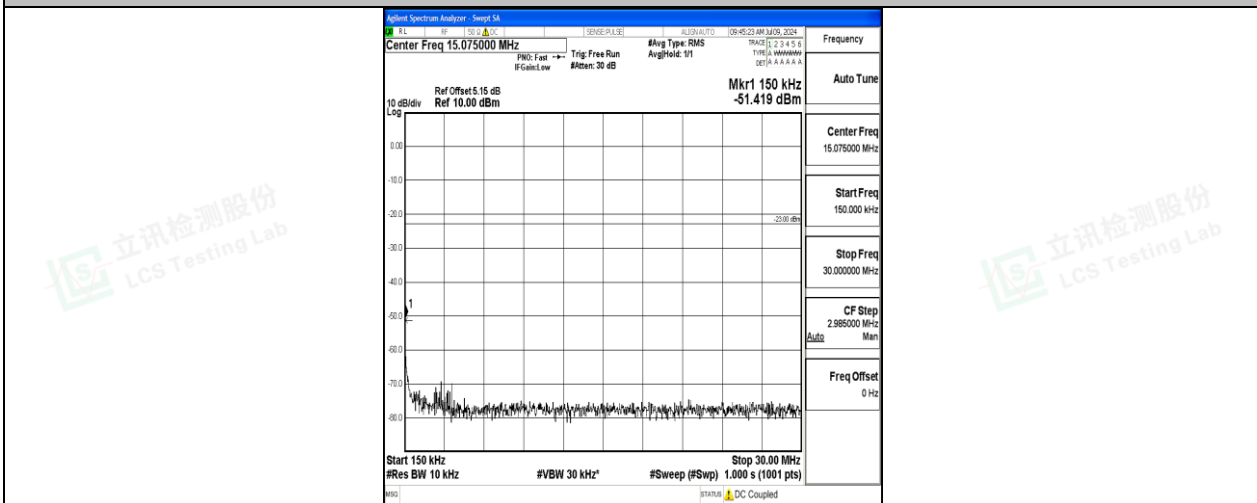

Band26_15MHz_16QAM_26865_1RB#0_3000~10000_3000~10000

Band26_15MHz_QPSK_26915_1RB#0_0.009~0.15_0.009~0.15

Band26_15MHz_QPSK_26915_1RB#0_0.15~30_0.15~30

Band26_15MHz_QPSK_26915_1RB#0_30~1000_30~1000

Band26_15MHz_QPSK_26915_1RB#0_1000~3000_1000~3000