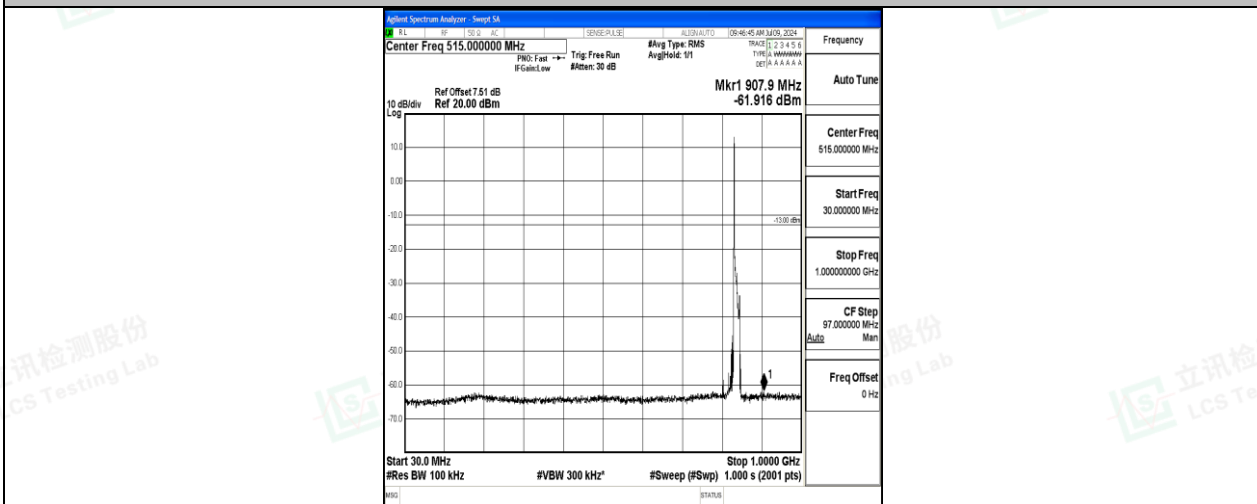

Band26_15MHz_16QAM_26915_1RB#0_3000~10000_3000~10000

Band26_15MHz_QPSK_26965_1RB#0_0.009~0.15_0.009~0.15

Band26_15MHz_QPSK_26965_1RB#0_0.15~30_0.15~30

Band26_15MHz_QPSK_26965_1RB#0_30~1000_30~1000

Band26_15MHz_QPSK_26965_1RB#0_1000~3000_1000~3000