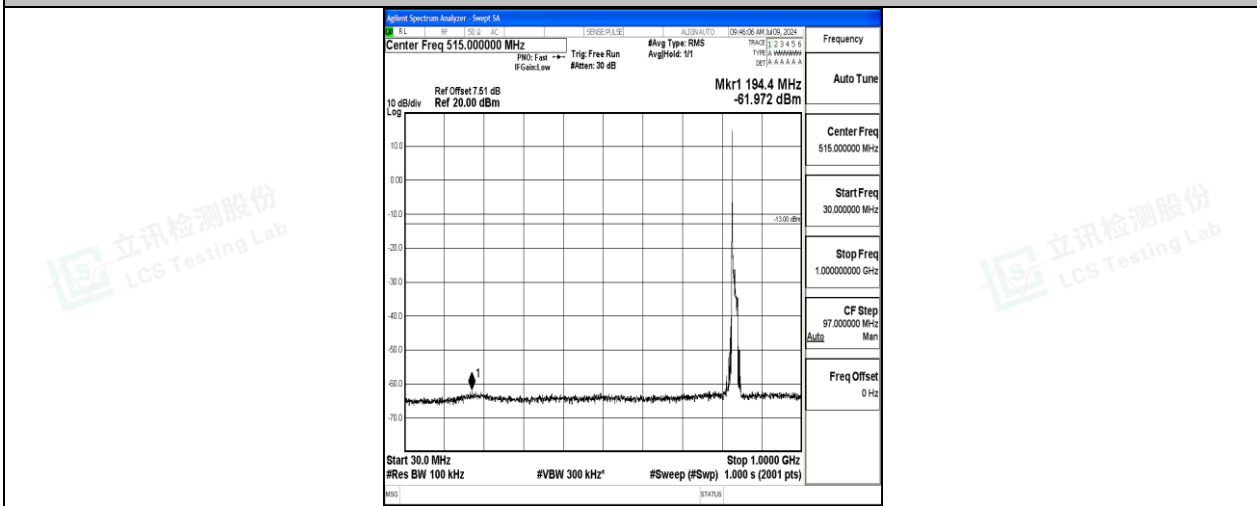

Band26_15MHz_QPSK_26915_1RB#0_3000~10000_3000~10000

Band26_15MHz_16QAM_26915_1RB#0_0.009~0.15_0.009~0.15

Band26_15MHz_16QAM_26915_1RB#0_0.15~30_0.15~30

Band26_15MHz_16QAM_26915_1RB#0_30~1000_30~1000

Band26_15MHz_16QAM_26915_1RB#0_1000~3000_1000~3000