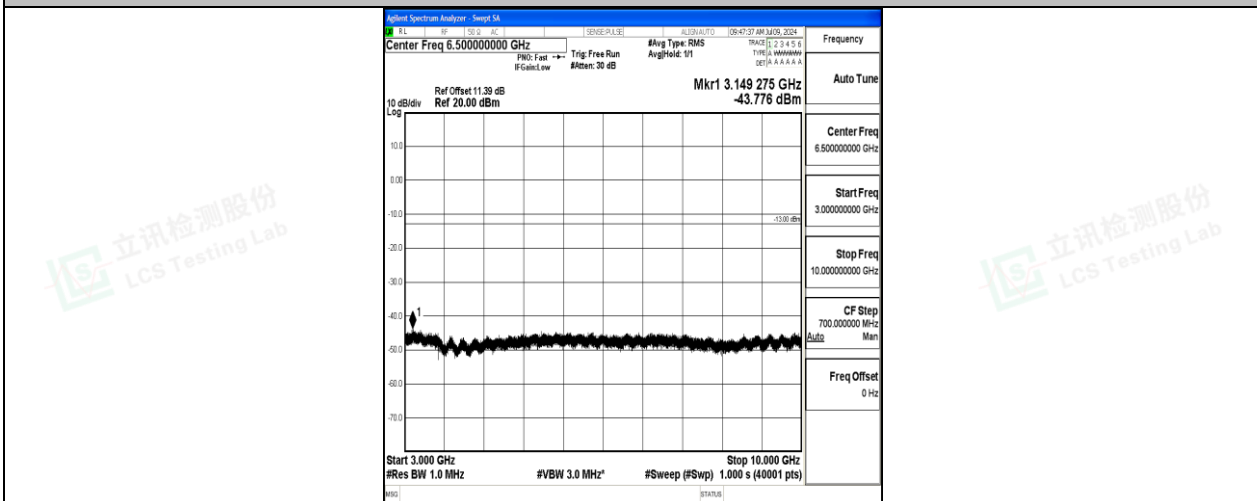

Band26_15MHz_16QAM_26965_1RB#0_3000~10000_3000~10000