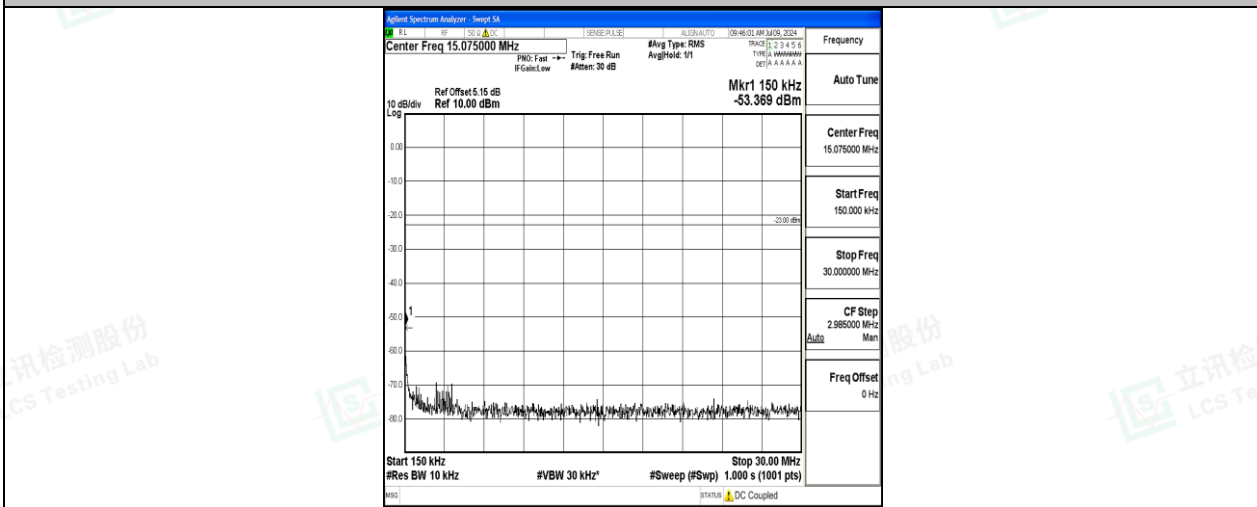

Band26_15MHz_16QAM_26865_1RB#0_3000~10000_3000~10000

Band26_15MHz_QPSK_26915_1RB#0_0.009~0.15_0.009~0.15

Band26_15MHz_QPSK_26915_1RB#0_0.15~30_0.15~30

Band26_15MHz_QPSK_26915_1RB#0_30~1000_30~1000

Band26_15MHz_QPSK_26915_1RB#0_1000~3000_1000~3000

Band26_15MHz_QPSK_26915_1RB#0_3000~10000_3000~10000

Band26_15MHz_16QAM_26915_1RB#0_0.009~0.15_0.009~0.15

Band26_15MHz_16QAM_26915_1RB#0_0.15~30_0.15~30

Band26_15MHz_16QAM_26915_1RB#0_30~1000_30~1000

Band26_15MHz_16QAM_26915_1RB#0_1000~3000_1000~3000