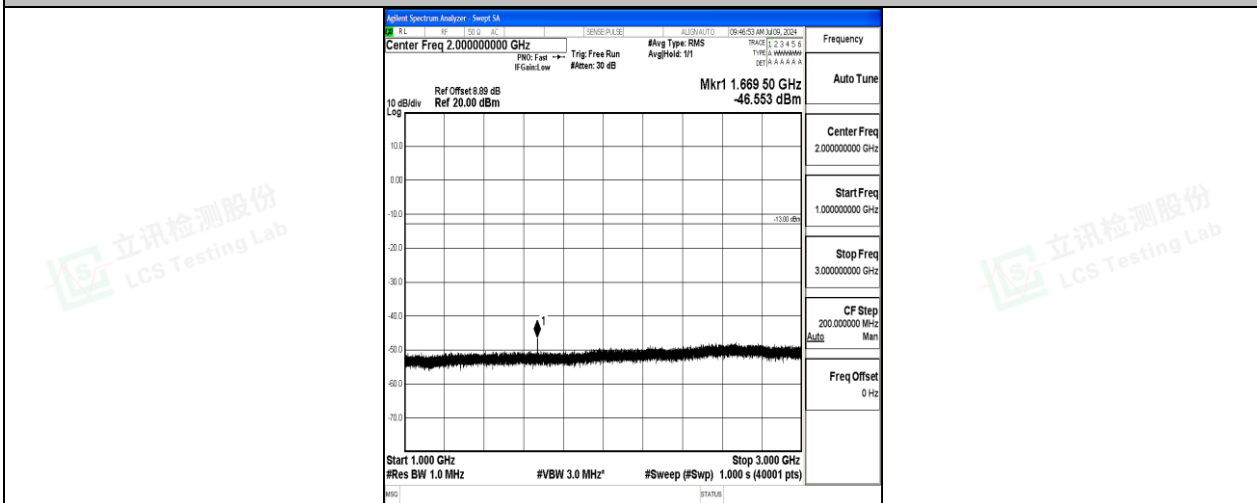

Band26_15MHz_16QAM_26915_1RB#0_3000~10000_3000~10000

Band26_15MHz_QPSK_26965_1RB#0_0.009~0.15_0.009~0.15

Band26_15MHz_QPSK_26965_1RB#0_0.15~30_0.15~30

Band26_15MHz_QPSK_26965_1RB#0_30~1000_30~1000

Band26_15MHz_QPSK_26965_1RB#0_1000~3000_1000~3000