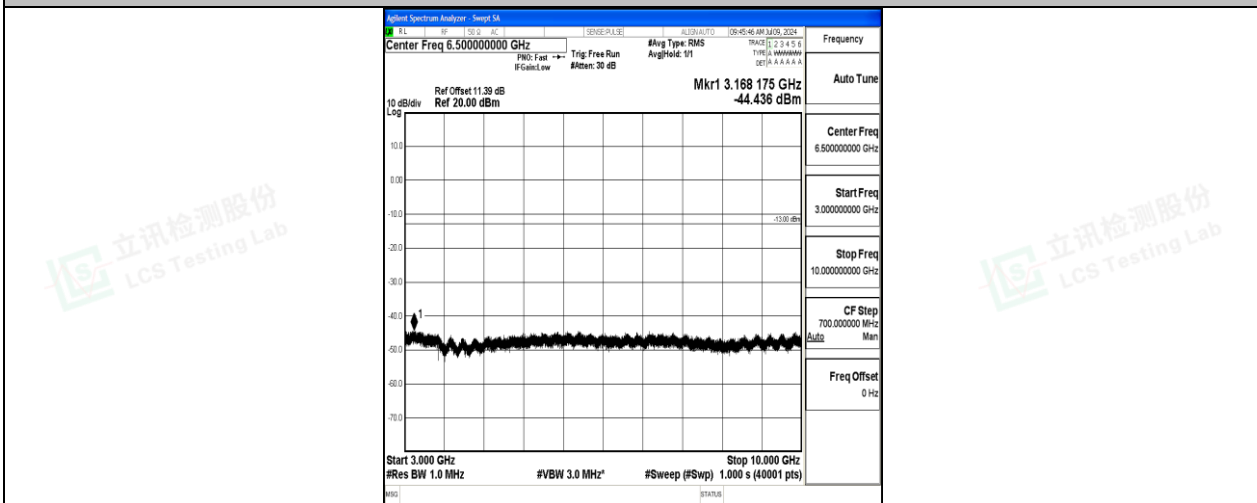

Band26_15MHz_16QAM_26865_1RB#0_3000~10000_3000~10000

Band26_15MHz_QPSK_26915_1RB#0_0.009~0.15_0.009~0.15

Band26_15MHz_QPSK_26915_1RB#0_0.15~30_0.15~30

Band26_15MHz_QPSK_26915_1RB#0_30~1000_30~1000

Band26_15MHz_QPSK_26915_1RB#0_1000~3000_1000~3000