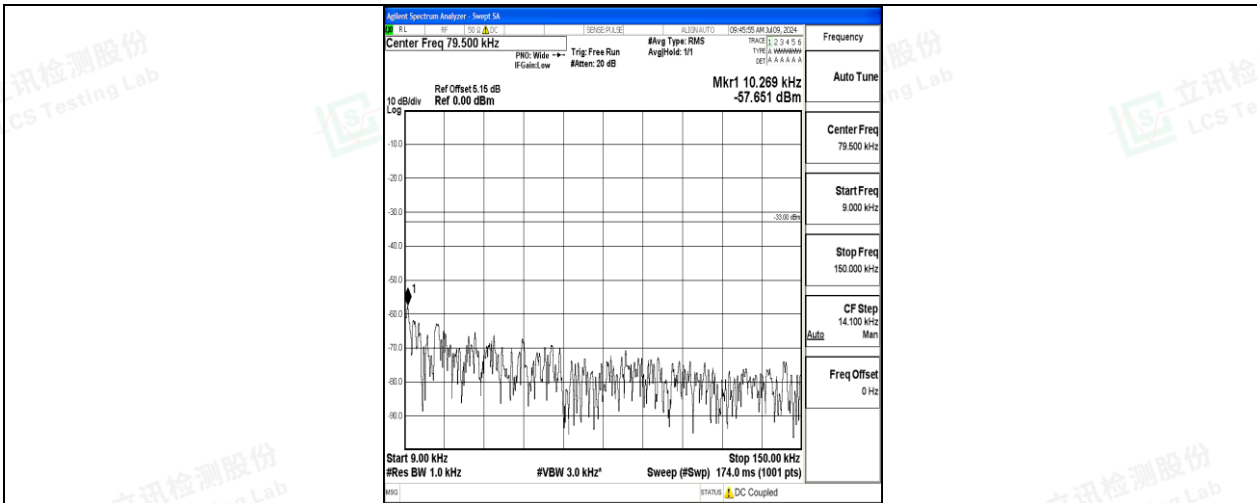

Band26_15MHz_16QAM_26915_1RB#0_0.009~0.15_0.009~0.15