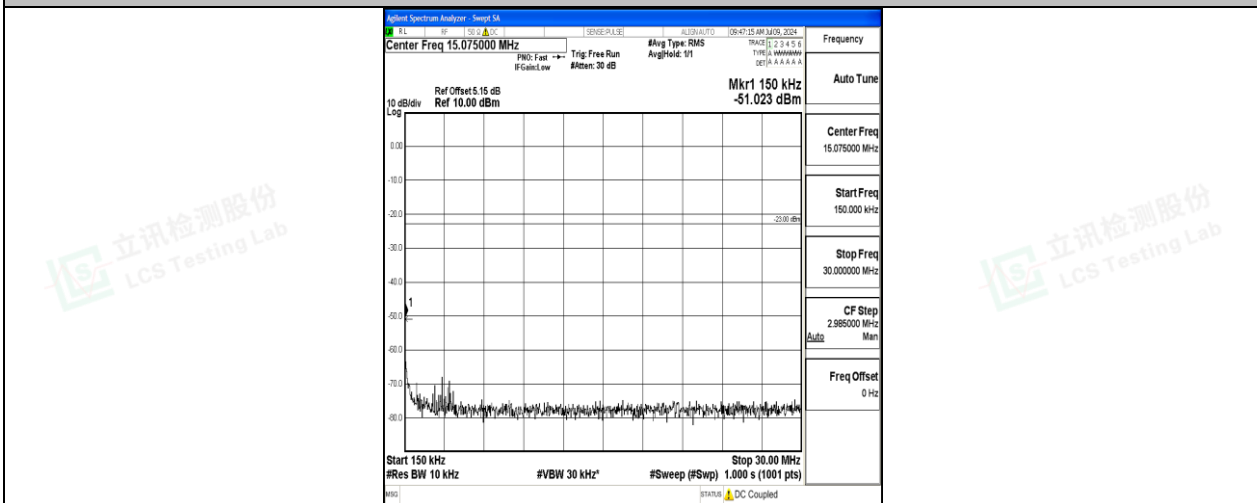

Scan code to check authenticity

Band26_15MHz_QPSK_26965_1RB#0_3000~10000_3000~10000

Band26_15MHz_16QAM_26965_1RB#0_0.009~0.15_0.009~0.15

Band26_15MHz_16QAM_26965_1RB#0_0.15~30_0.15~30

Band26_15MHz_16QAM_26965_1RB#0_30~1000_30~1000