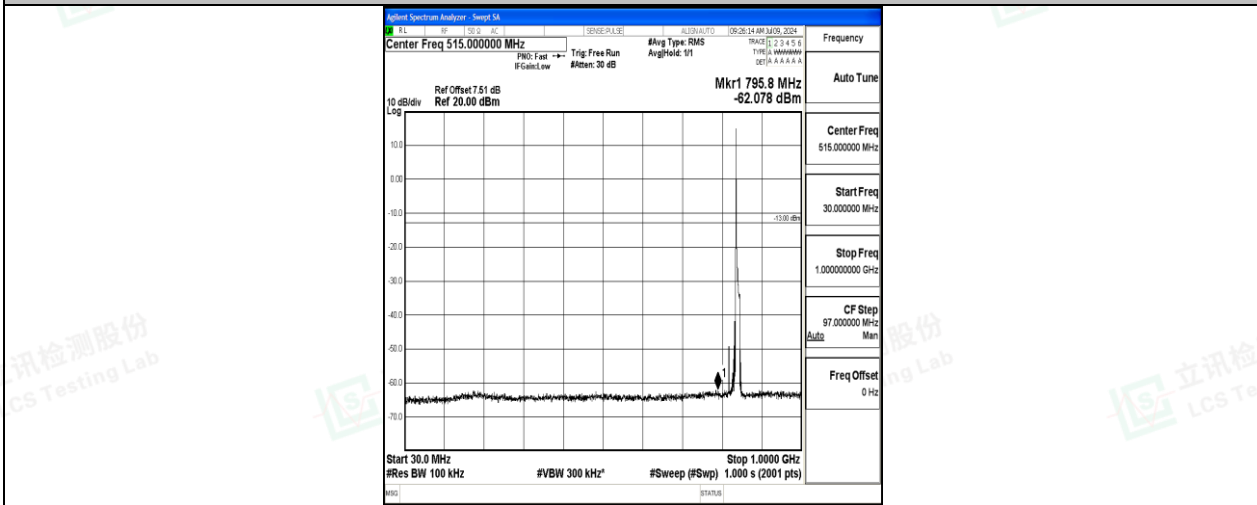

Band26_10MHz_QPSK_26990_1RB#0_30~1000_30~1000