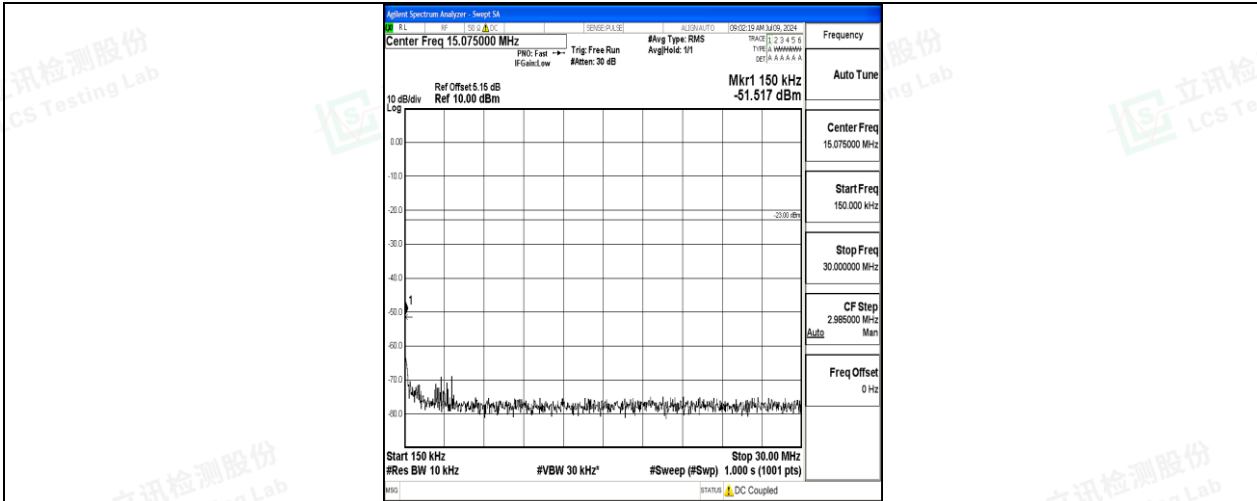

Scan code to check authenticity

Band26\_5MHz\_16QAM\_26815\_1RB#0\_1000~3000\_1000~3000

Band26\_5MHz\_16QAM\_26815\_1RB#0\_3000~10000\_3000~10000

Band26\_5MHz\_QPSK\_26915\_1RB#0\_0.009~0.15\_0.009~0.15

Band26\_5MHz\_QPSK\_26915\_1RB#0\_0.15~30\_0.15~30