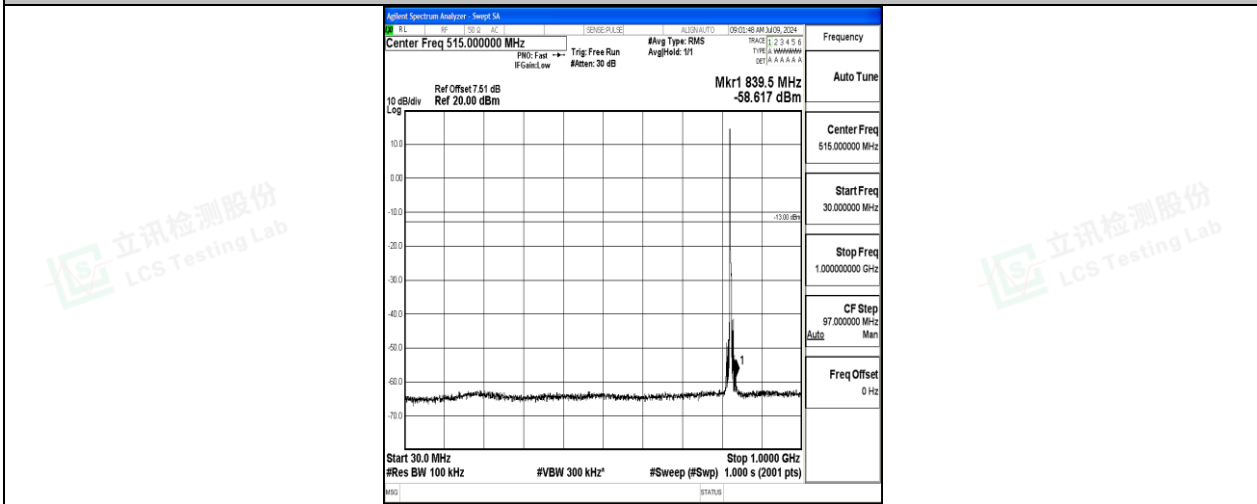

Band26\_5MHz\_16QAM\_26815\_1RB#0\_0.009~0.15\_0.009~0.15

Band26\_5MHz\_16QAM\_26815\_1RB#0\_0.15~30\_0.15~30

Band26\_5MHz\_16QAM\_26815\_1RB#0\_30~1000\_30~1000

Shenzhen LCS Compliance Testing Laboratory Ltd.