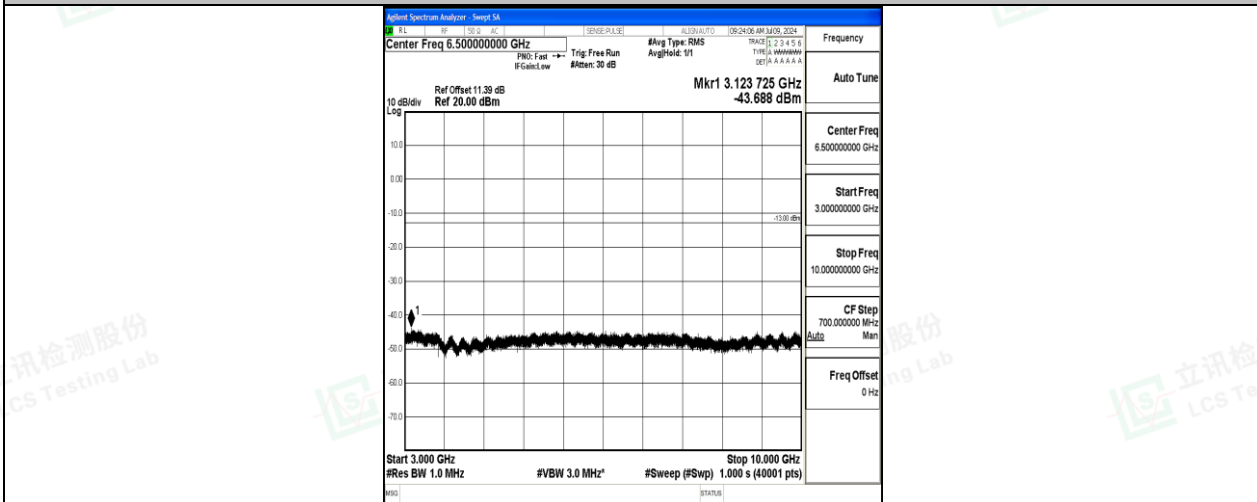

Band26_10MHz_QPSK_26840_1RB#0_3000~10000_3000~10000