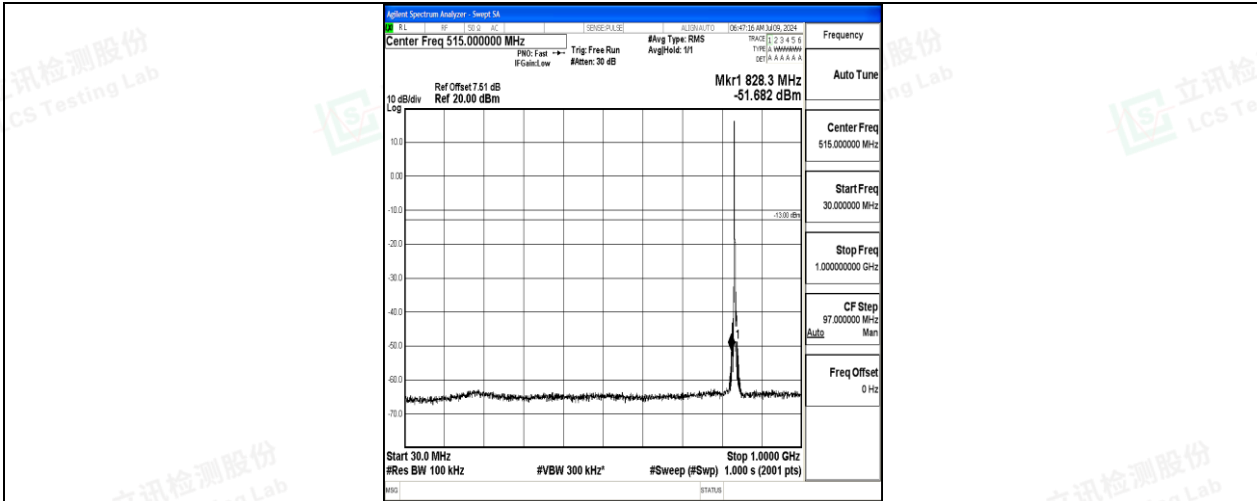

Band26_3MHz_QPSK_26915_1RB#0_30~1000_30~1000