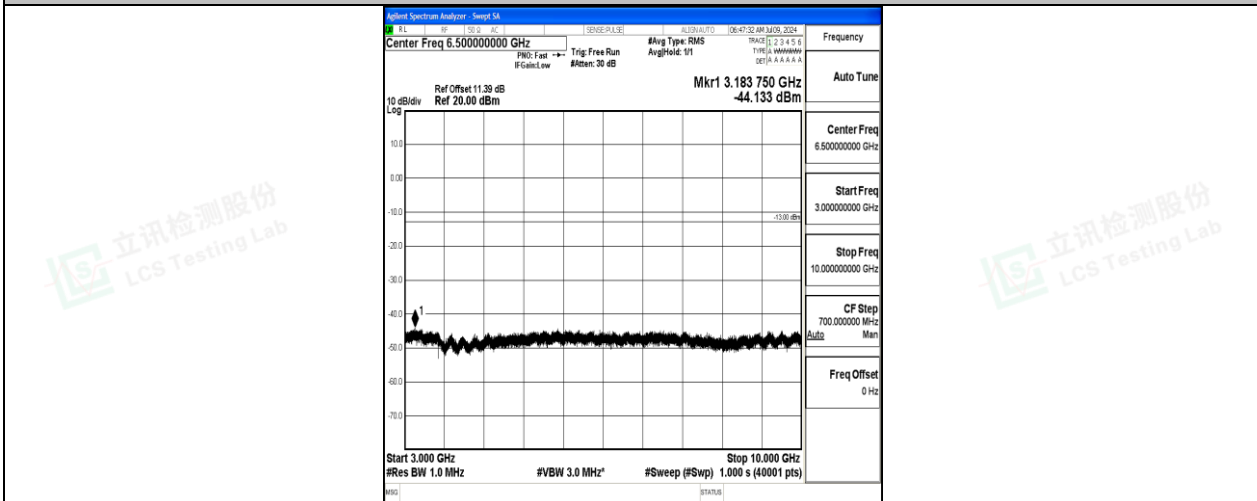

Band26\_3MHz\_QPSK\_26915\_1RB#0\_0.009~0.15\_0.009~0.15

Band26\_3MHz\_QPSK\_26915\_1RB#0\_0.15~30\_0.15~30

Band26\_3MHz\_QPSK\_26915\_1RB#0\_30~1000\_30~1000

Band26\_3MHz\_QPSK\_26915\_1RB#0\_1000~3000\_1000~3000