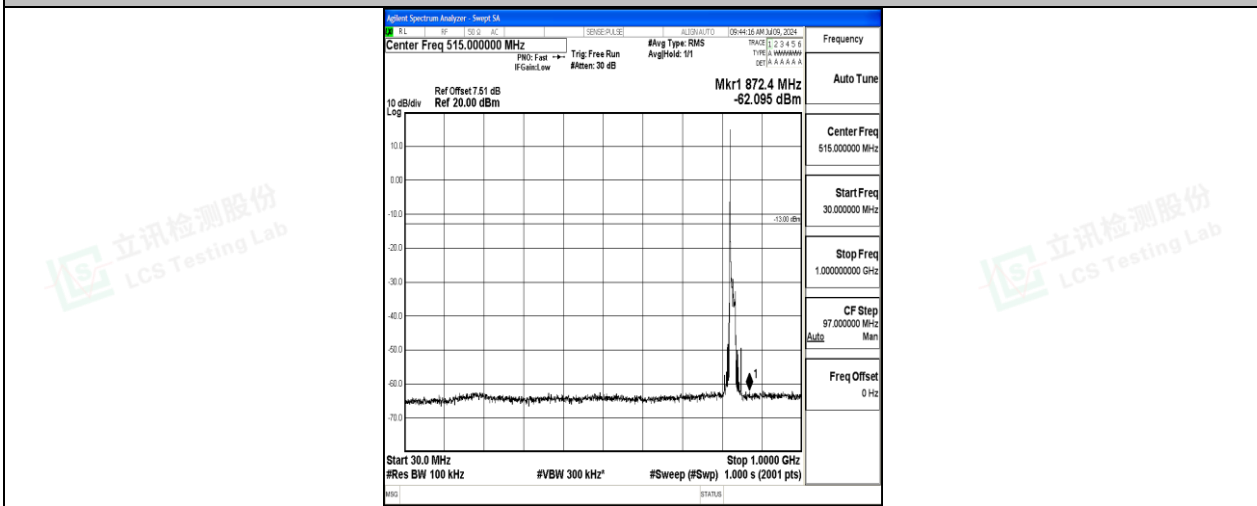

Tel: +(86) 0755-82591330 | E-mail: webmaster@lcs-cert.com | Web: www.lcs-cert.com

Scan code to check authenticity

Band26\_15MHz\_QPSK\_26865\_1RB#0\_0.009~0.15\_0.009~0.15

Band26\_15MHz\_QPSK\_26865\_1RB#0\_0.15~30\_0.15~30