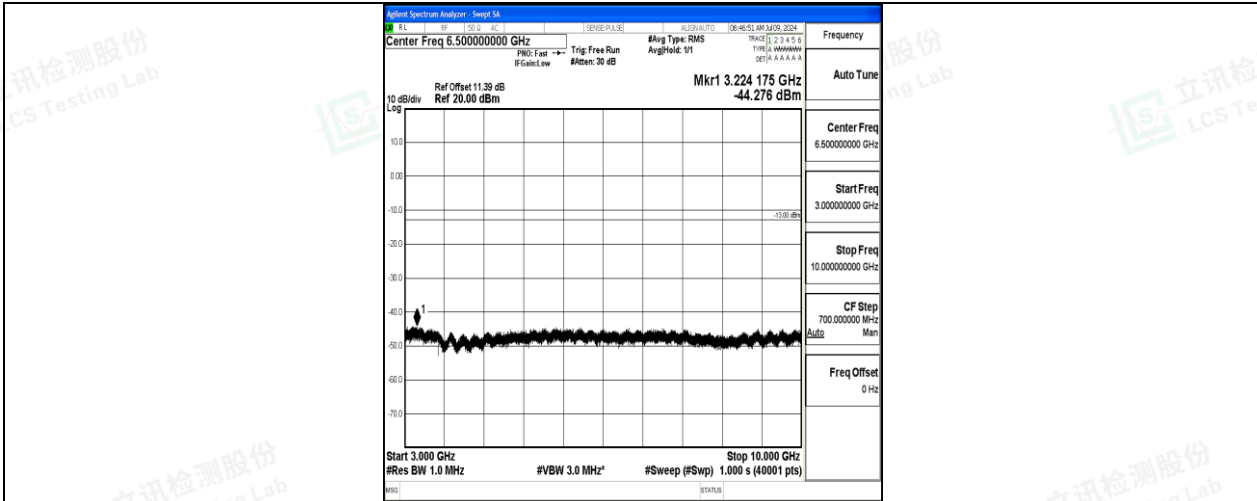

Band26\_3MHz\_16QAM\_26805\_1RB#0\_0.15~30\_0.15~30

Band26\_3MHz\_16QAM\_26805\_1RB#0\_30~1000\_30~1000

Band26\_3MHz\_16QAM\_26805\_1RB#0\_1000~3000\_1000~3000

Band26\_3MHz\_16QAM\_26805\_1RB#0\_3000~10000\_3000~10000