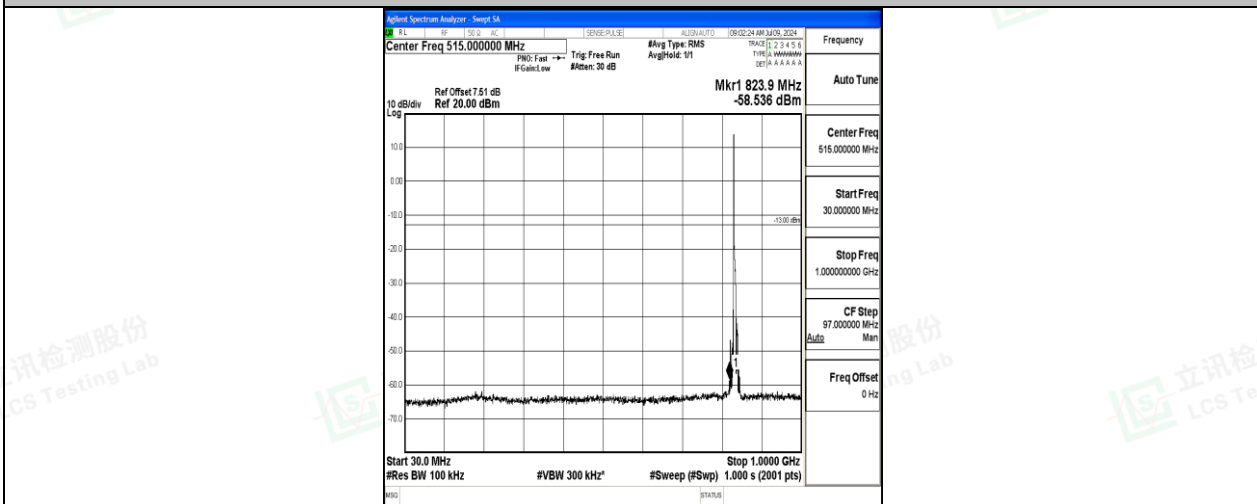

Scan code to check authenticity

Band26\_5MHz\_16QAM\_26815\_1RB#0\_1000~3000\_1000~3000

Band26\_5MHz\_16QAM\_26815\_1RB#0\_3000~10000\_3000~10000

Band26\_5MHz\_QPSK\_26915\_1RB#0\_0.009~0.15\_0.009~0.15

Band26\_5MHz\_QPSK\_26915\_1RB#0\_0.15~30\_0.15~30