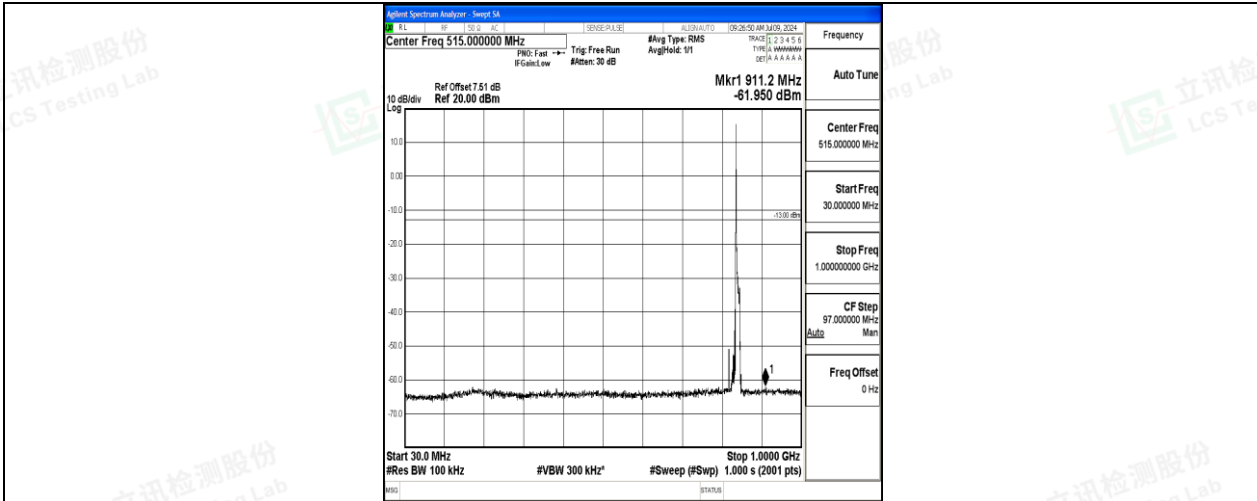

Scan code to check authenticity

Band26\_10MHz\_QPSK\_26990\_1RB#0\_3000~10000\_3000~10000

Band26\_10MHz\_16QAM\_26990\_1RB#0\_0.009~0.15\_0.009~0.15

Band26\_10MHz\_16QAM\_26990\_1RB#0\_0.15~30\_0.15~30

Band26\_10MHz\_16QAM\_26990\_1RB#0\_30~1000\_30~1000