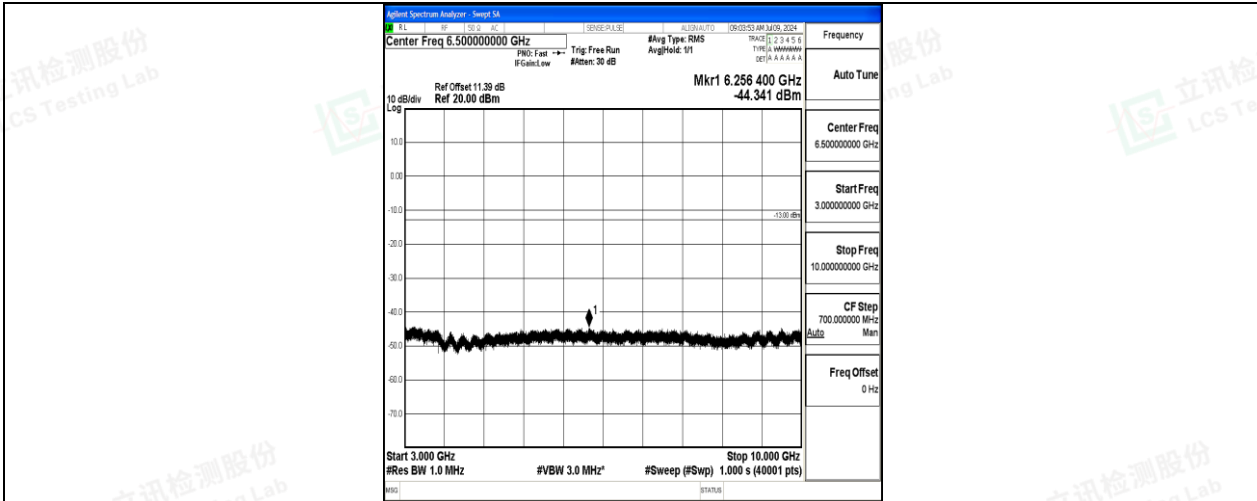

Band26_5MHz_QPSK_27015_1RB#0_3000~10000_3000~10000