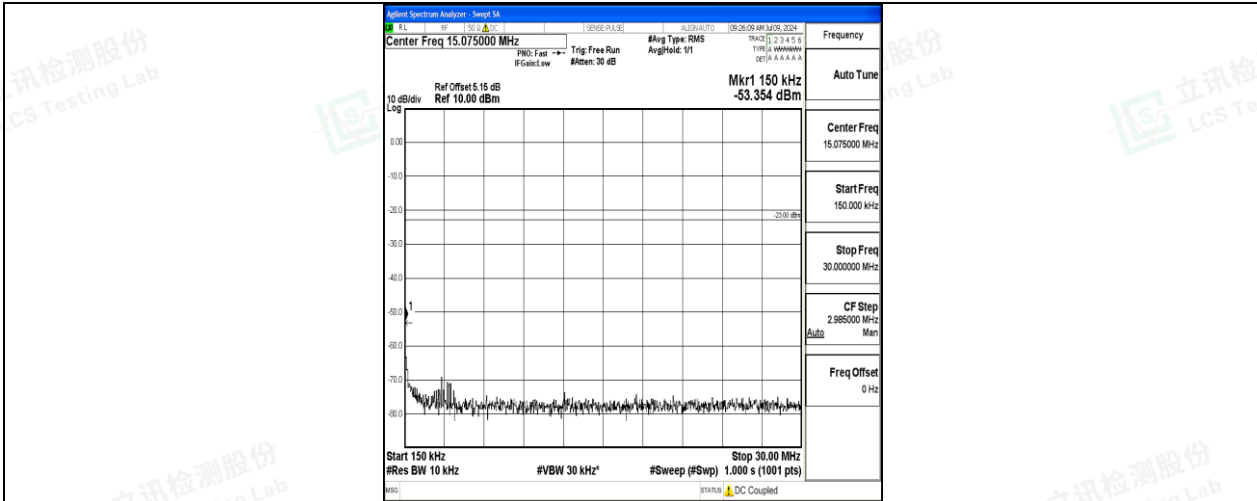

Scan code to check authenticity

Band26\_10MHz\_16QAM\_26915\_1RB#0\_1000~3000\_1000~3000

Band26\_10MHz\_16QAM\_26915\_1RB#0\_3000~10000\_3000~10000

Band26\_10MHz\_QPSK\_26990\_1RB#0\_0.009~0.15\_0.009~0.15