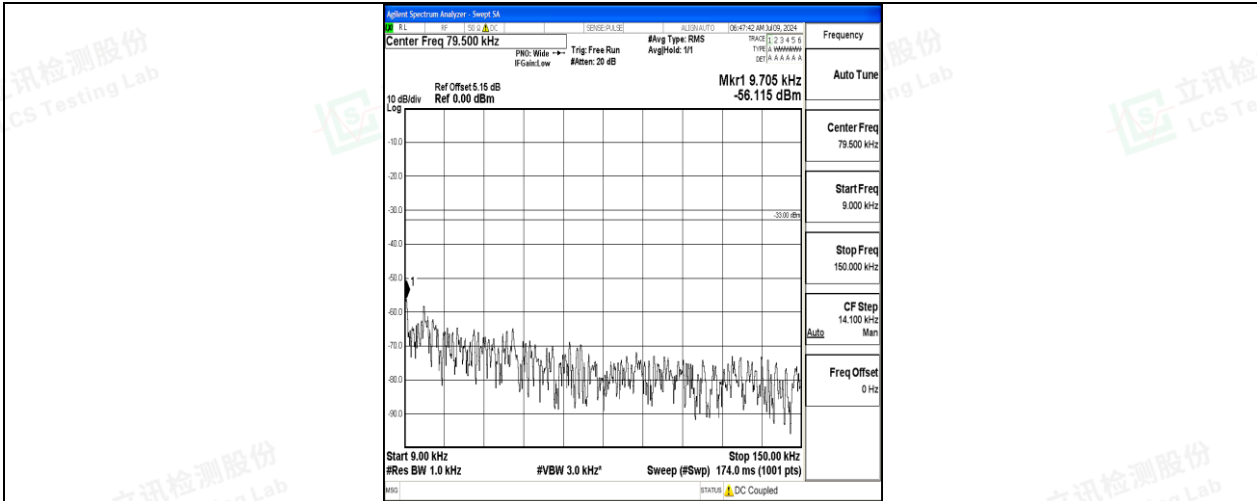

Band26_3MHz_16QAM_26915_1RB#0_0.009~0.15_0.009~0.15