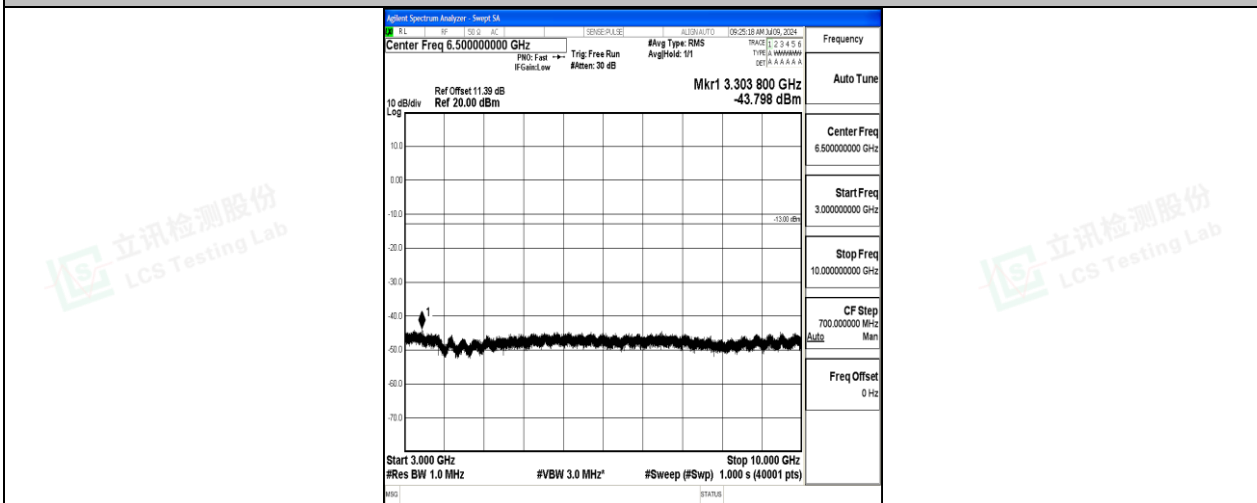

Band26\_10MHz\_QPSK\_26915\_1RB#0\_0.009~0.15\_0.009~0.15

Band26\_10MHz\_QPSK\_26915\_1RB#0\_0.15~30\_0.15~30

Band26\_10MHz\_QPSK\_26915\_1RB#0\_30~1000\_30~1000

Band26\_10MHz\_QPSK\_26915\_1RB#0\_1000~3000\_1000~3000