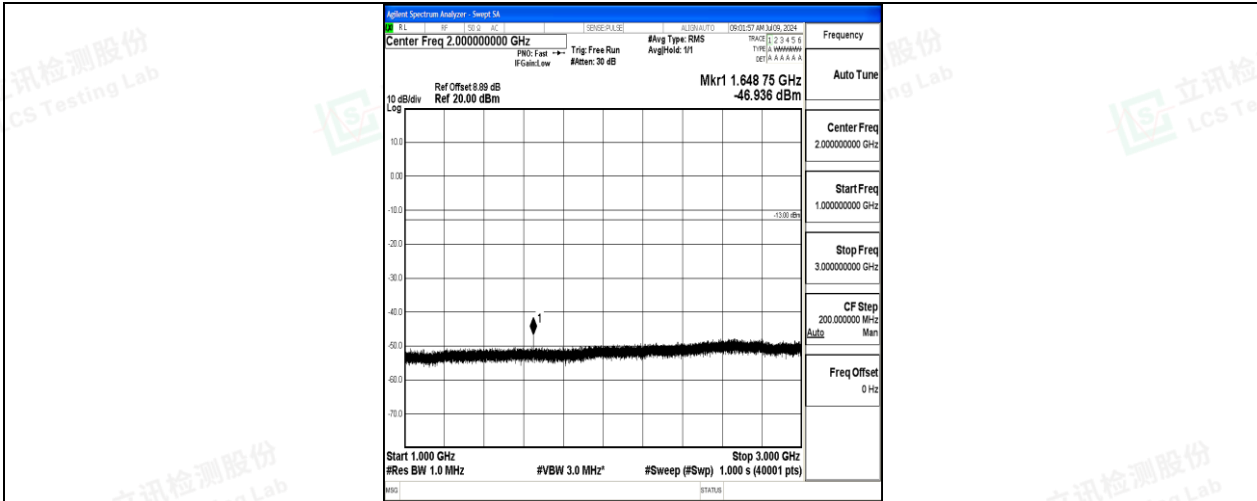

Band26_5MHz_16QAM_26815_1RB#0_1000~3000_1000~3000