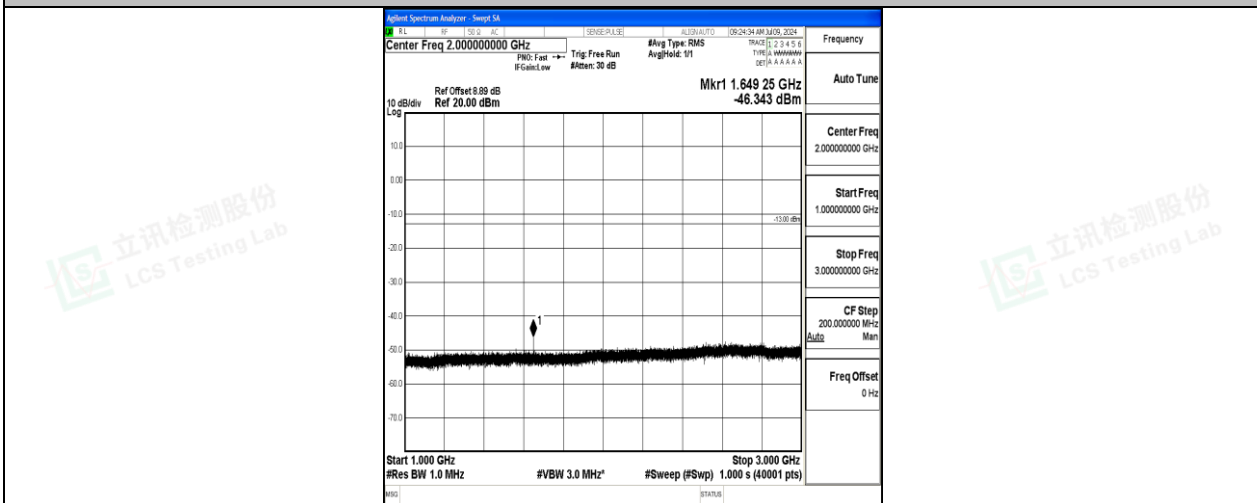

Band26_10MHz_16QAM_26840_1RB#0_1000~3000_1000~3000