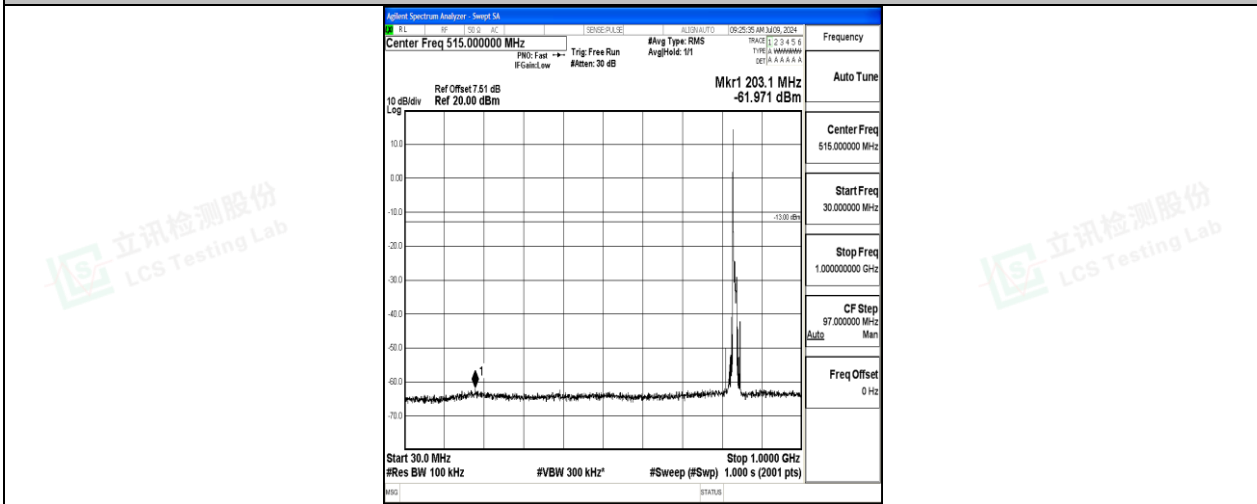

Band26\_10MHz\_QPSK\_26915\_1RB#0\_3000~10000\_3000~10000

Band26\_10MHz\_16QAM\_26915\_1RB#0\_0.009~0.15\_0.009~0.15

Band26\_10MHz\_16QAM\_26915\_1RB#0\_0.15~30\_0.15~30

Band26\_10MHz\_16QAM\_26915\_1RB#0\_30~1000\_30~1000