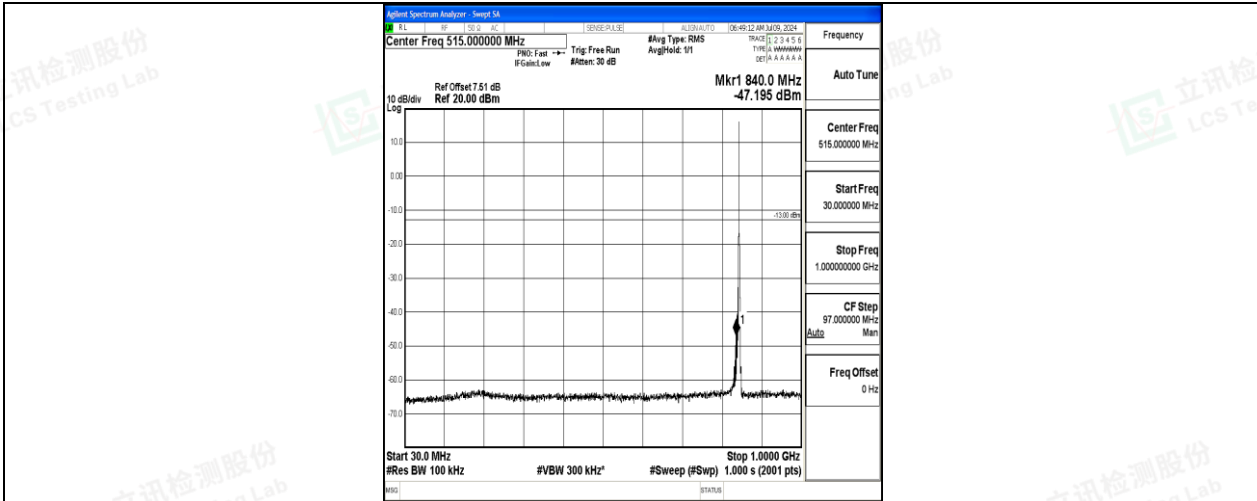

Band26_3MHz_16QAM_27025_1RB#0_30~1000_30~1000