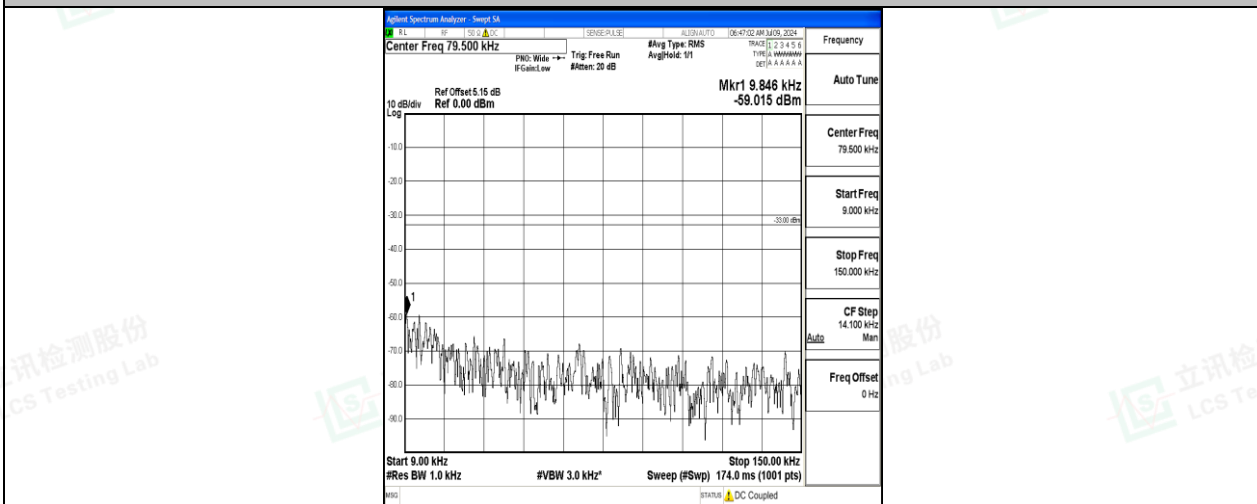

Band26\_3MHz\_16QAM\_26805\_1RB#0\_0.15~30\_0.15~30

Band26\_3MHz\_16QAM\_26805\_1RB#0\_30~1000\_30~1000

Band26\_3MHz\_16QAM\_26805\_1RB#0\_1000~3000\_1000~3000

Band26\_3MHz\_16QAM\_26805\_1RB#0\_3000~10000\_3000~10000