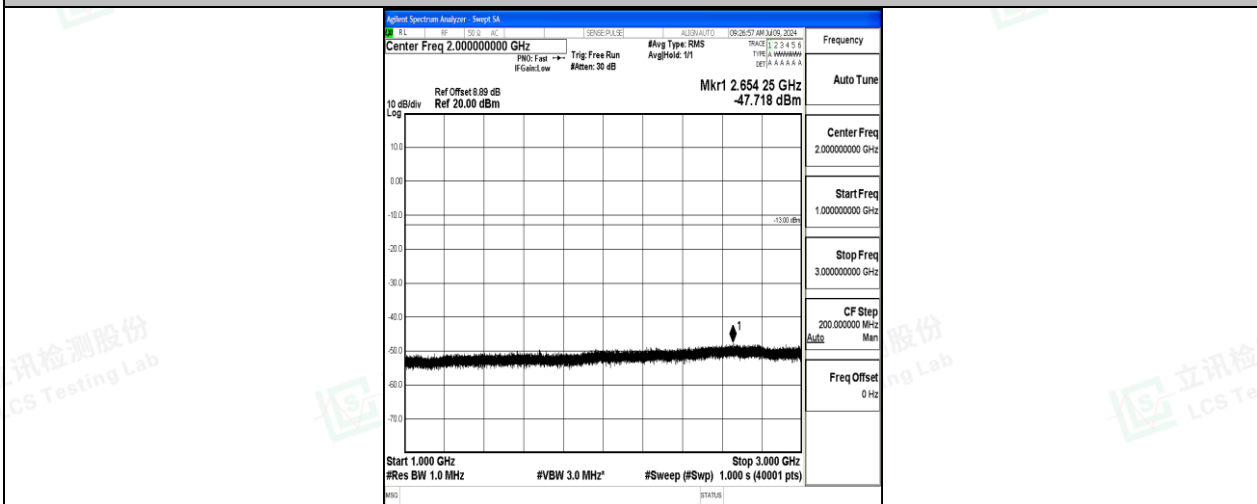

Scan code to check authenticity

Band26\_10MHz\_QPSK\_26990\_1RB#0\_3000~10000\_3000~10000

Band26\_10MHz\_16QAM\_26990\_1RB#0\_0.009~0.15\_0.009~0.15

Band26\_10MHz\_16QAM\_26990\_1RB#0\_0.15~30\_0.15~30

Band26\_10MHz\_16QAM\_26990\_1RB#0\_30~1000\_30~1000