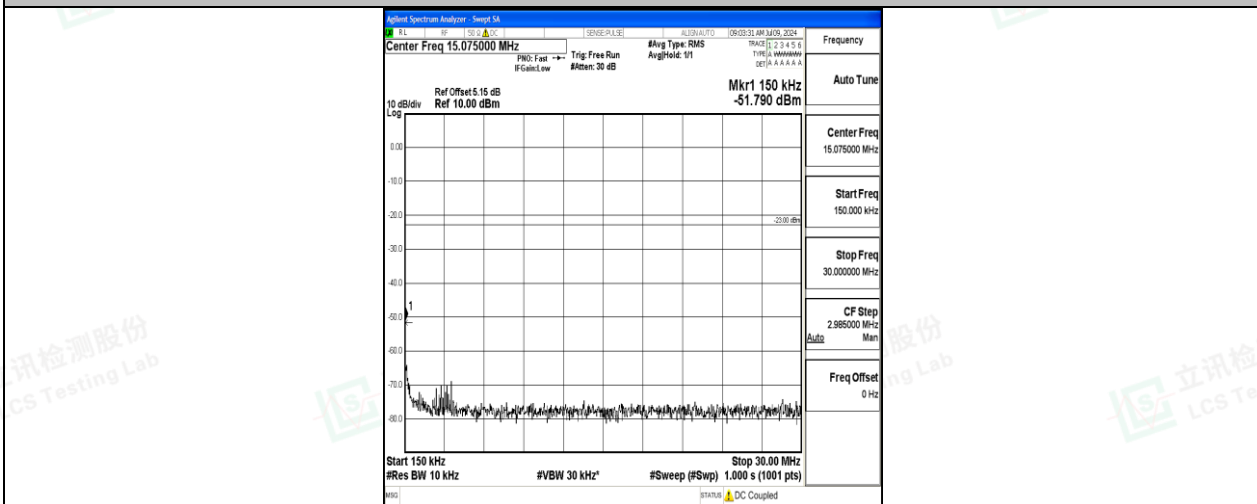

Band26_5MHz_QPSK_27015_1RB#0_0.15~30_0.15~30