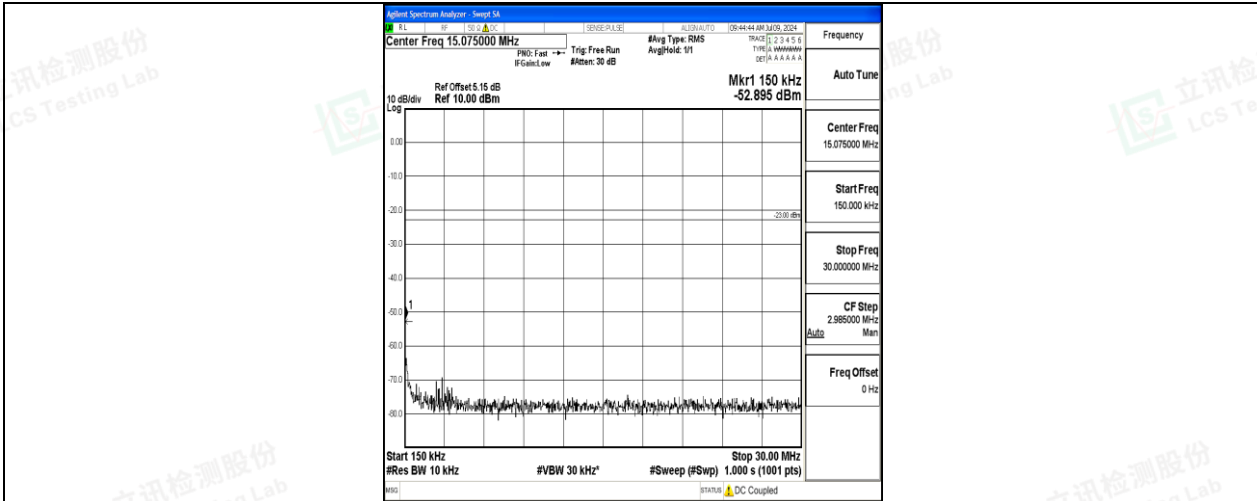

Band26\_15MHz\_QPSK\_26865\_1RB#0\_30~1000\_30~1000

Band26\_15MHz\_QPSK\_26865\_1RB#0\_1000~3000\_1000~3000

Band26\_15MHz\_QPSK\_26865\_1RB#0\_3000~10000\_3000~10000

Band26\_15MHz\_16QAM\_26865\_1RB#0\_0.009~0.15\_0.009~0.15