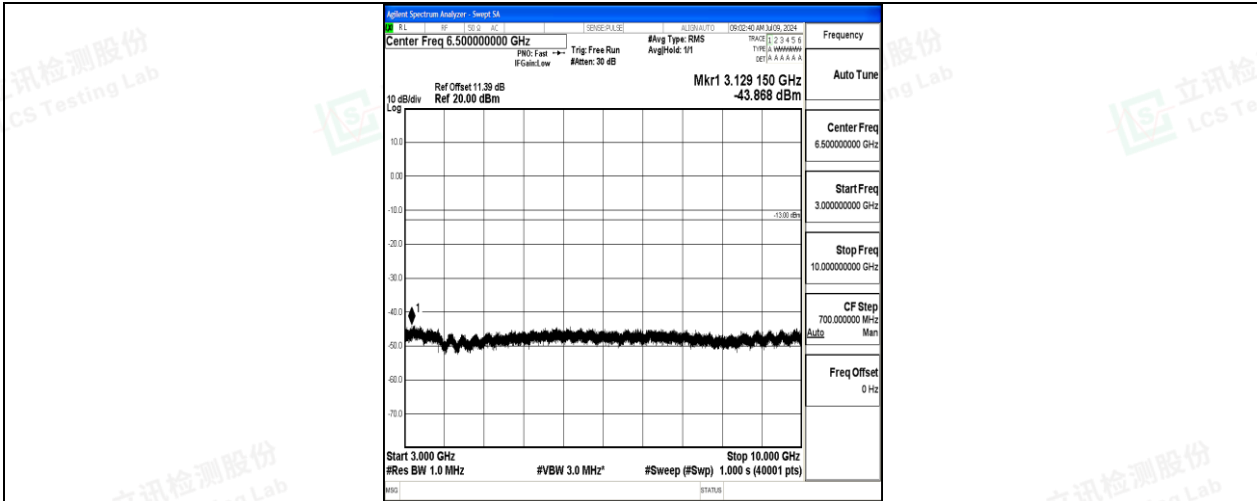

Band26_5MHz_QPSK_26915_1RB#0_3000~10000_3000~10000