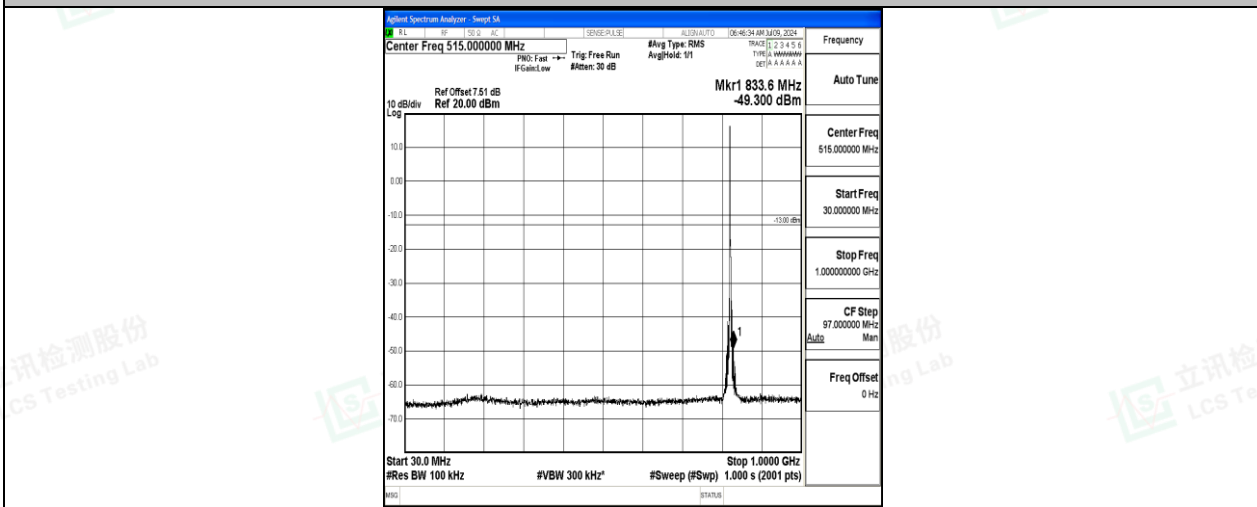

Band26\_3MHz\_16QAM\_26805\_1RB#0\_0.15~30\_0.15~30

Band26\_3MHz\_16QAM\_26805\_1RB#0\_30~1000\_30~1000

Band26\_3MHz\_16QAM\_26805\_1RB#0\_1000~3000\_1000~3000

Band26\_3MHz\_16QAM\_26805\_1RB#0\_3000~10000\_3000~10000