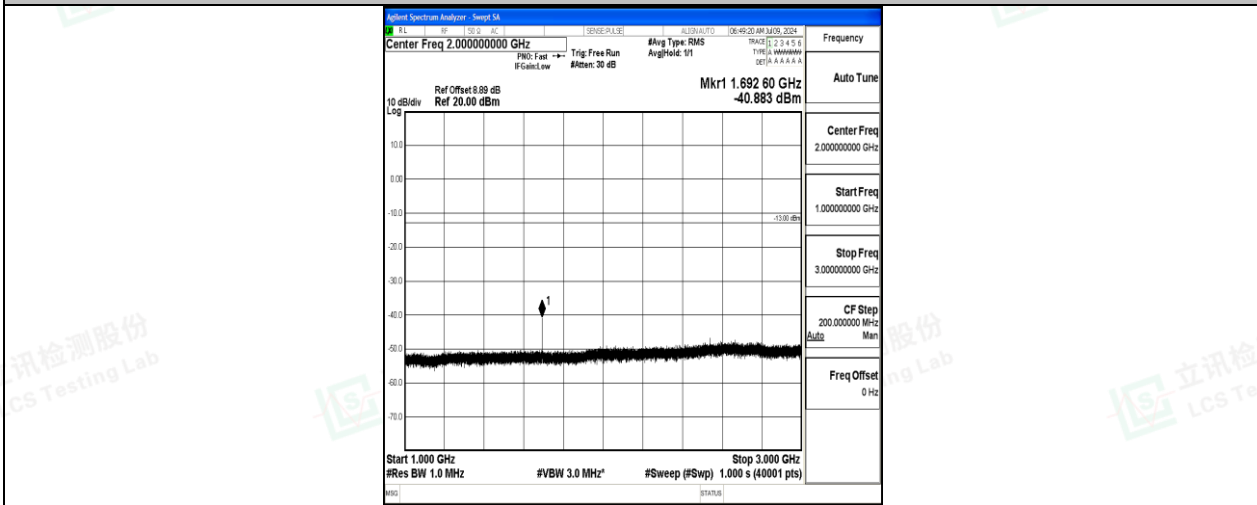

Band26_3MHz_16QAM_27025_1RB#0_1000~3000_1000~3000