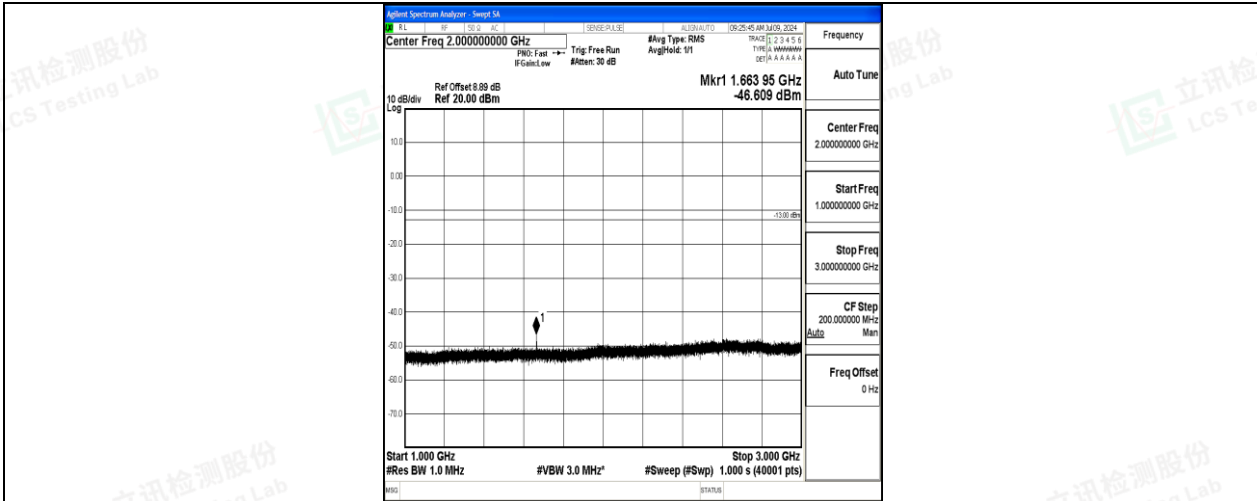

Band26_10MHz_16QAM_26915_1RB#0_1000~3000_1000~3000