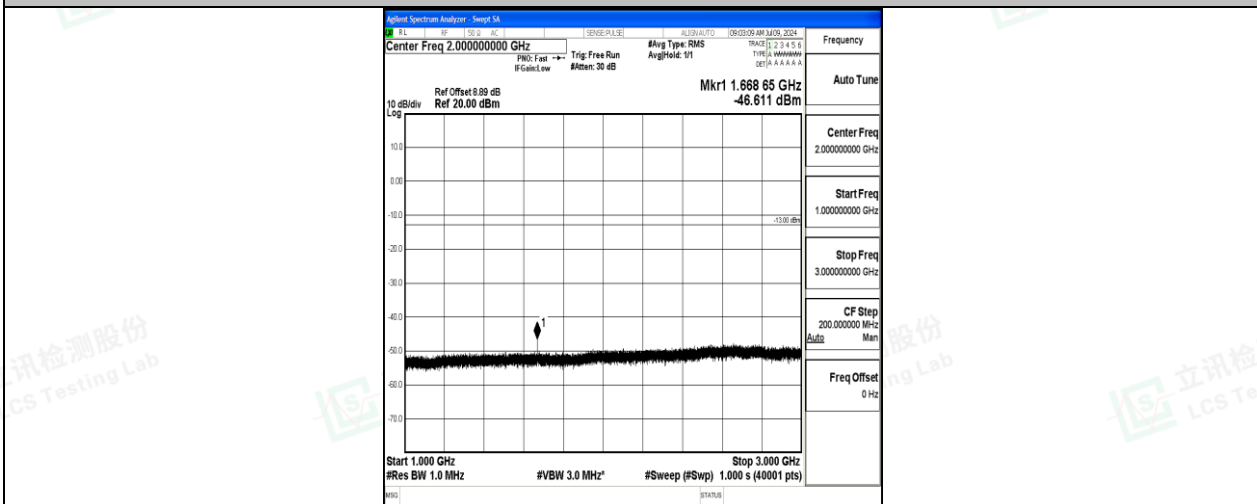

Band26_5MHz_16QAM_26915_1RB#0_1000~3000_1000~3000