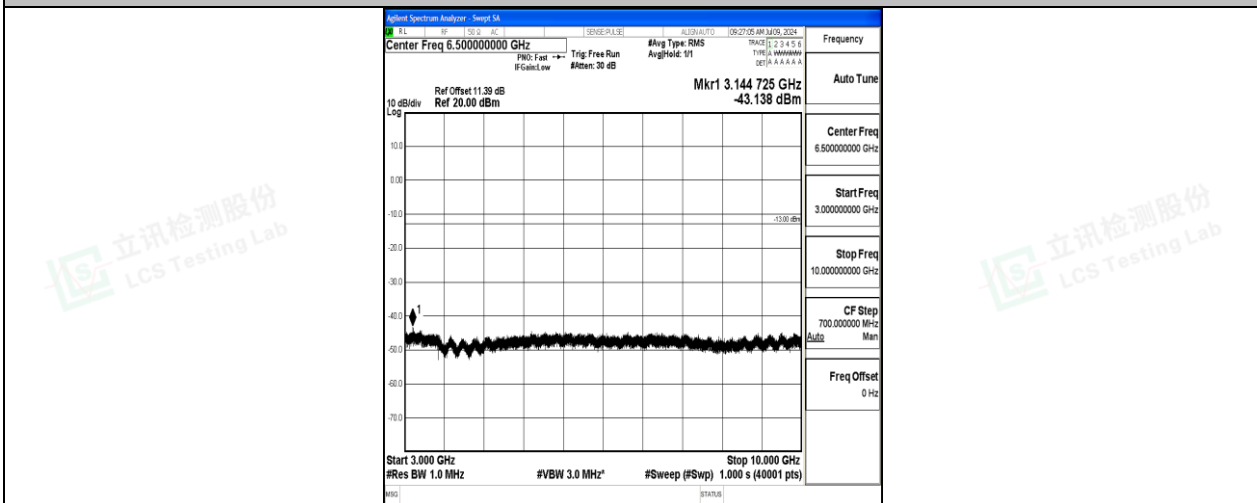

Band26_10MHz_16QAM_26990_1RB#0_3000~10000_3000~10000

Shenzhen LCS Compliance Testing Laboratory Ltd.

Add: 101, 201 Bldg A & 301 Bldg C, Juji Industrial Park Yabianxueziwei, Shajing Street, Baoan District, Shenzhen, 518000, China

Tel: +(86) 0755-82591330 | E-mail: webmaster@lcs-cert.com | Web: www.lcs-cert.com

Scan code to check authenticity