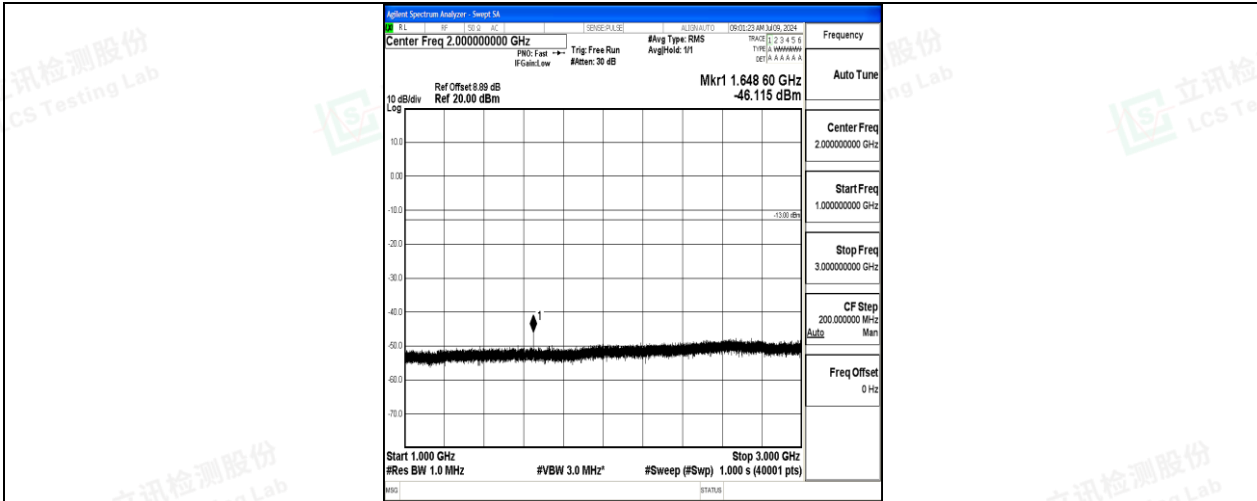

Band26_5MHz_QPSK_26815_1RB#0_1000~3000_1000~3000