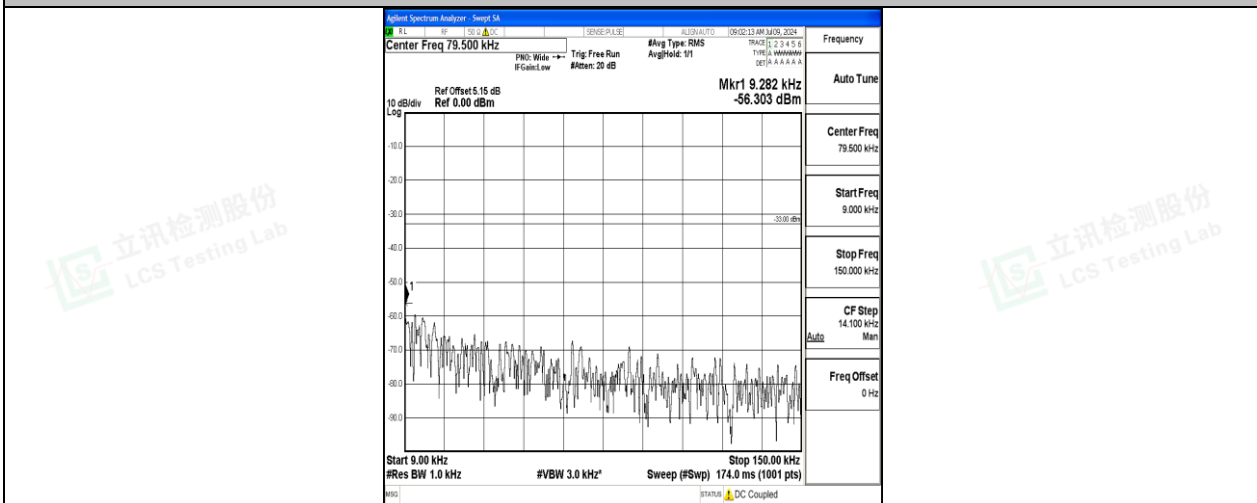

Scan code to check authenticity

Band26\_5MHz\_16QAM\_26815\_1RB#0\_1000~3000\_1000~3000

Band26\_5MHz\_16QAM\_26815\_1RB#0\_3000~10000\_3000~10000

Band26\_5MHz\_QPSK\_26915\_1RB#0\_0.009~0.15\_0.009~0.15

Band26\_5MHz\_QPSK\_26915\_1RB#0\_0.15~30\_0.15~30