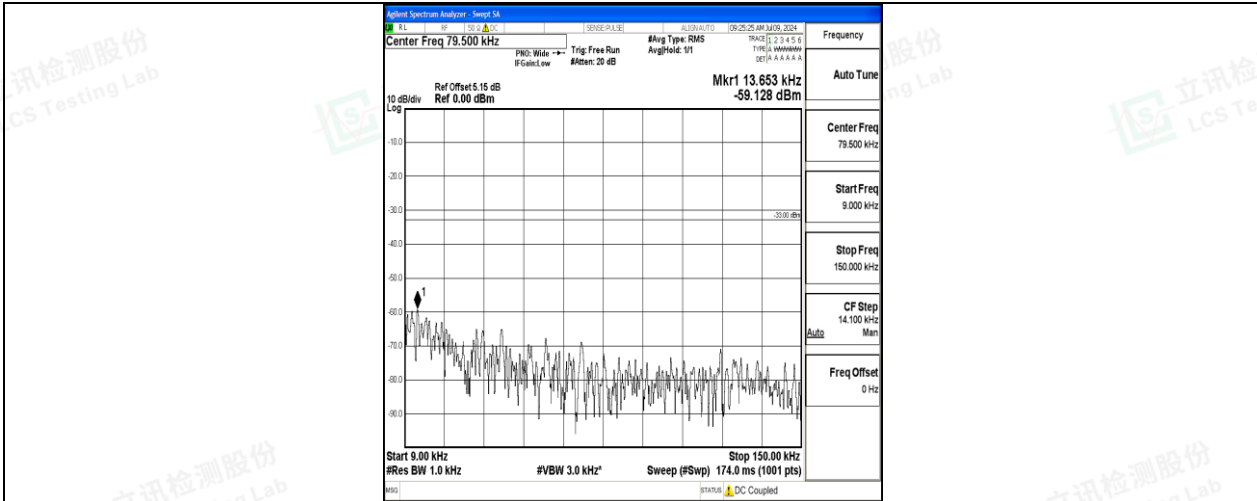

Band26_10MHz_16QAM_26915_1RB#0_0.009~0.15_0.009~0.15