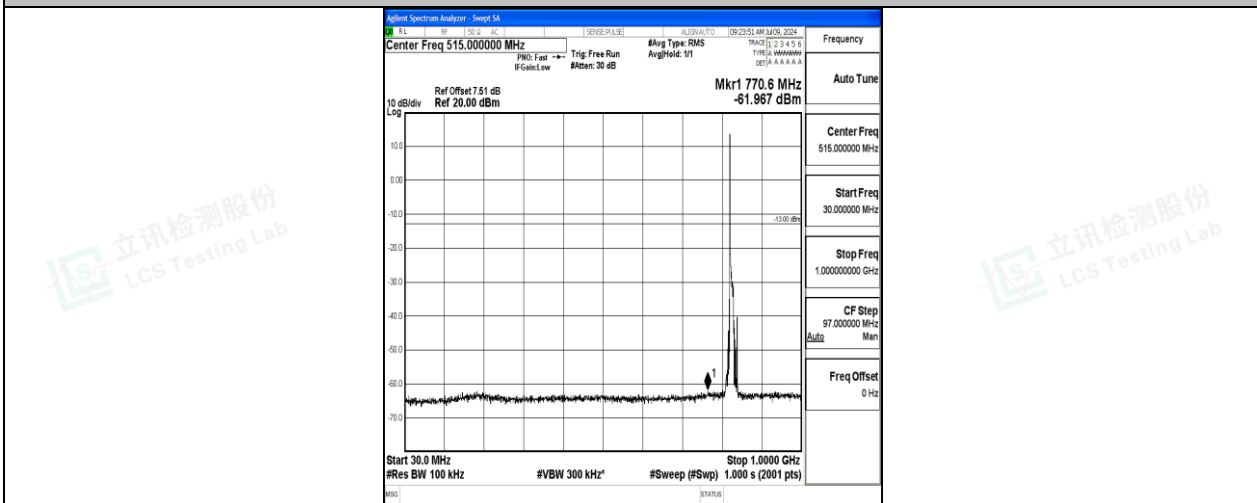

Scan code to check authenticity

Band26\_10MHz\_QPSK\_26840\_1RB#0\_0.009~0.15\_0.009~0.15

Band26\_10MHz\_QPSK\_26840\_1RB#0\_0.15~30\_0.15~30

Band26\_10MHz\_QPSK\_26840\_1RB#0\_30~1000\_30~1000

Shenzhen LCS Compliance Testing Laboratory Ltd.