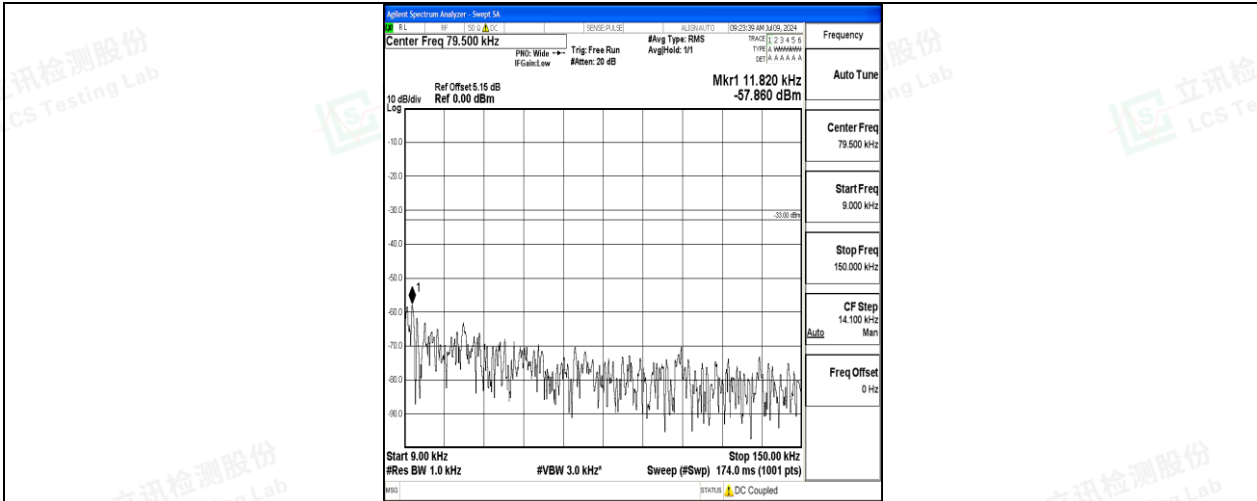

Band26_10MHz_QPSK_26840_1RB#0_0.009~0.15_0.009~0.15