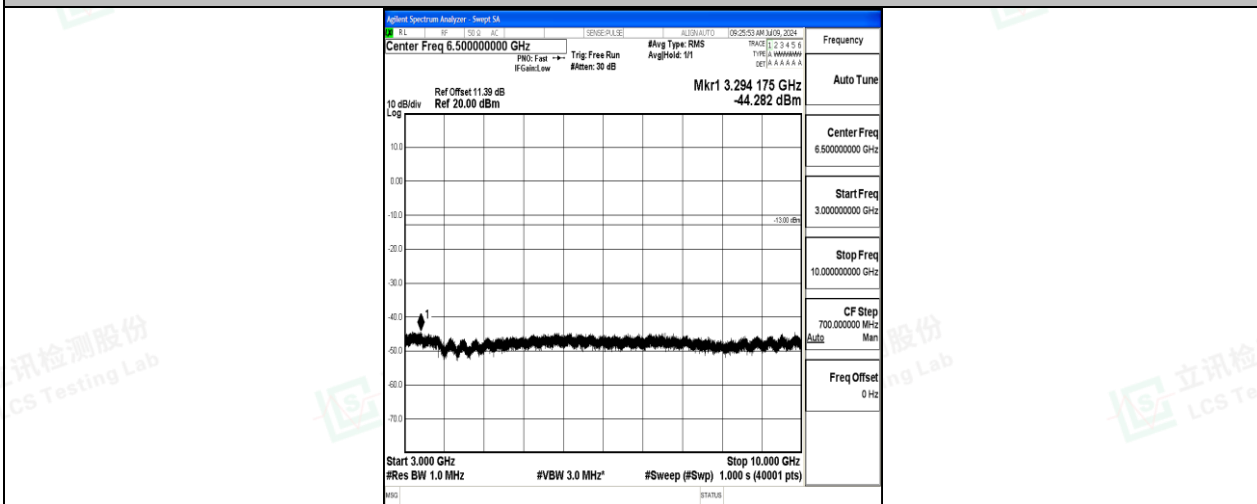

Scan code to check authenticity

Band26\_10MHz\_16QAM\_26915\_1RB#0\_1000~3000\_1000~3000

Band26\_10MHz\_16QAM\_26915\_1RB#0\_3000~10000\_3000~10000

Band26\_10MHz\_QPSK\_26990\_1RB#0\_0.009~0.15\_0.009~0.15