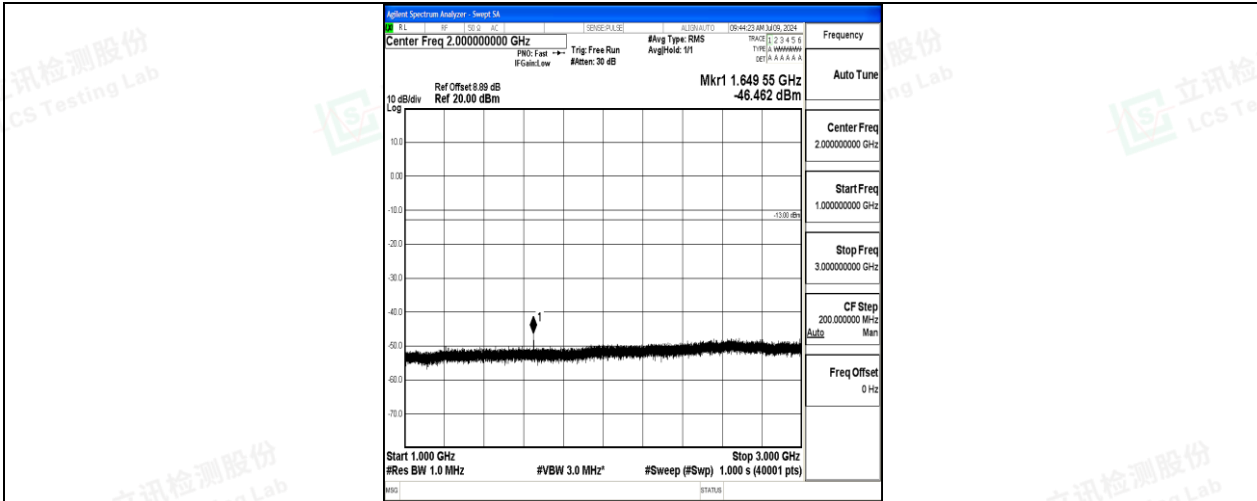

Band26_15MHz_QPSK_26865_1RB#0_1000~3000_1000~3000