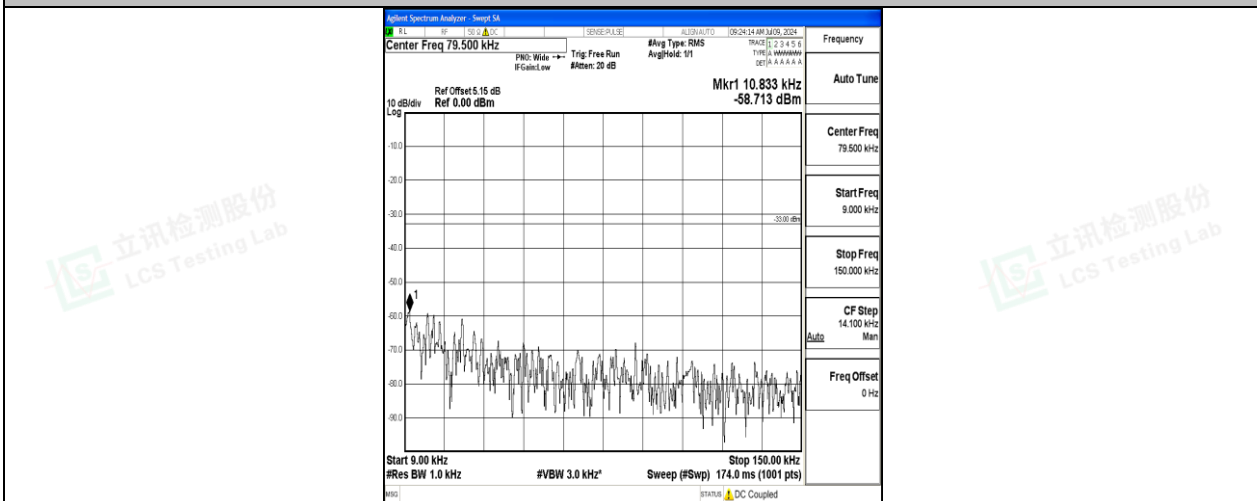

Band26_10MHz_16QAM_26840_1RB#0_0.009~0.15_0.009~0.15