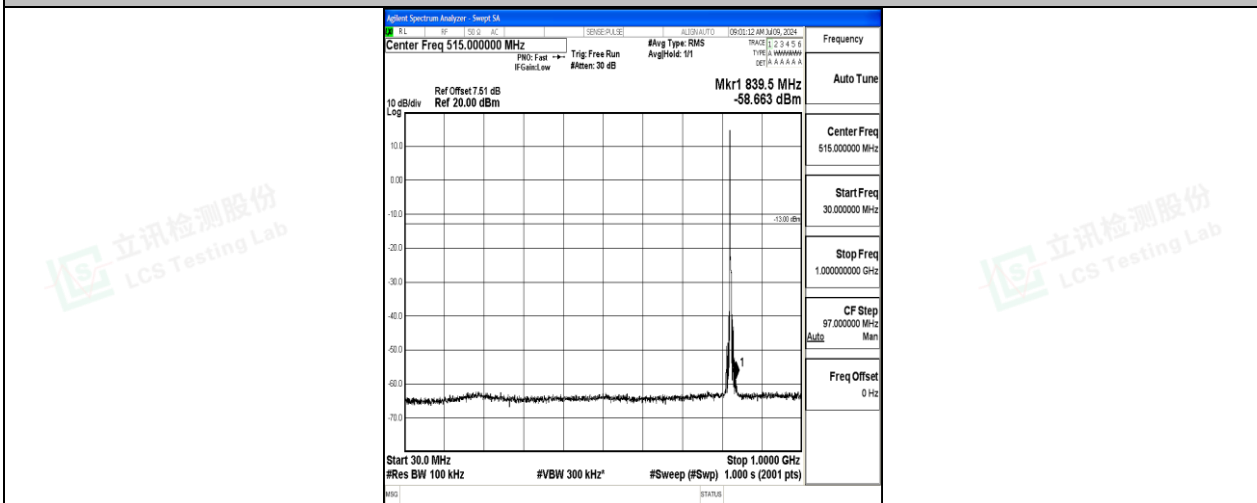

Band26\_5MHz\_QPSK\_26815\_1RB#0\_0.15~30\_0.15~30

Band26\_5MHz\_QPSK\_26815\_1RB#0\_30~1000\_30~1000

Shenzhen LCS Compliance Testing Laboratory Ltd.

Add: 101, 201 Bldg A & 301 Bldg C, Juji Industrial Park Yabianxueziwei, Shajing Street, Baoan District, Shenzhen, 518000, China