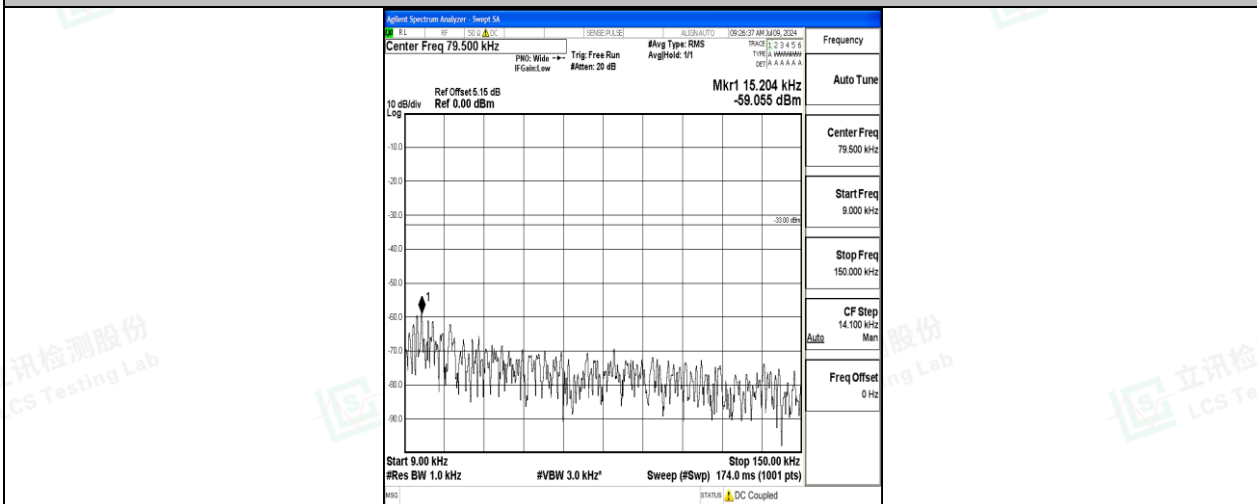

Band26_10MHz_16QAM_26990_1RB#0_0.009~0.15_0.009~0.15