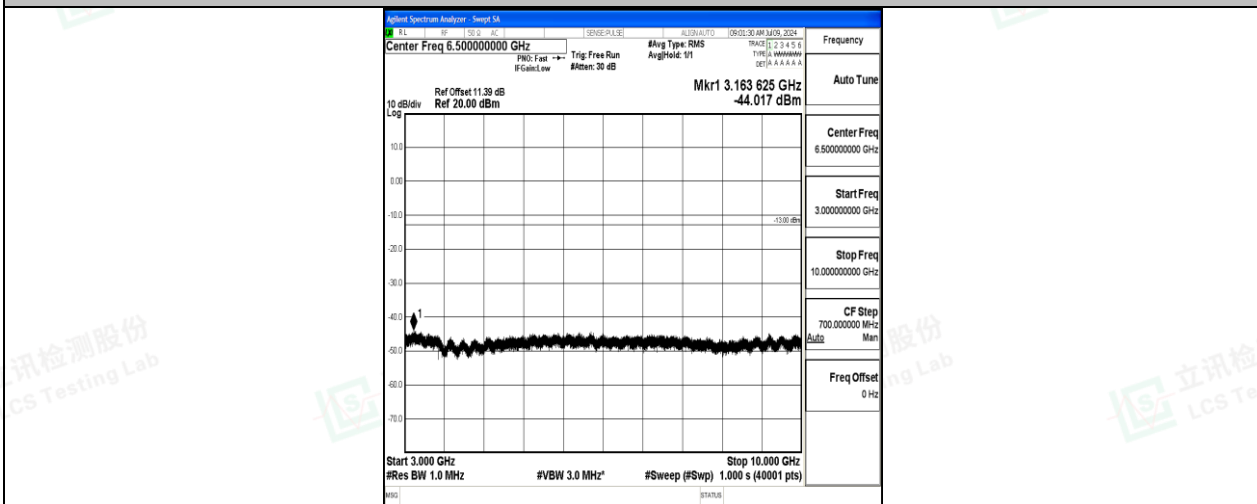

Band26_5MHz_QPSK_26815_1RB#0_3000~10000_3000~10000