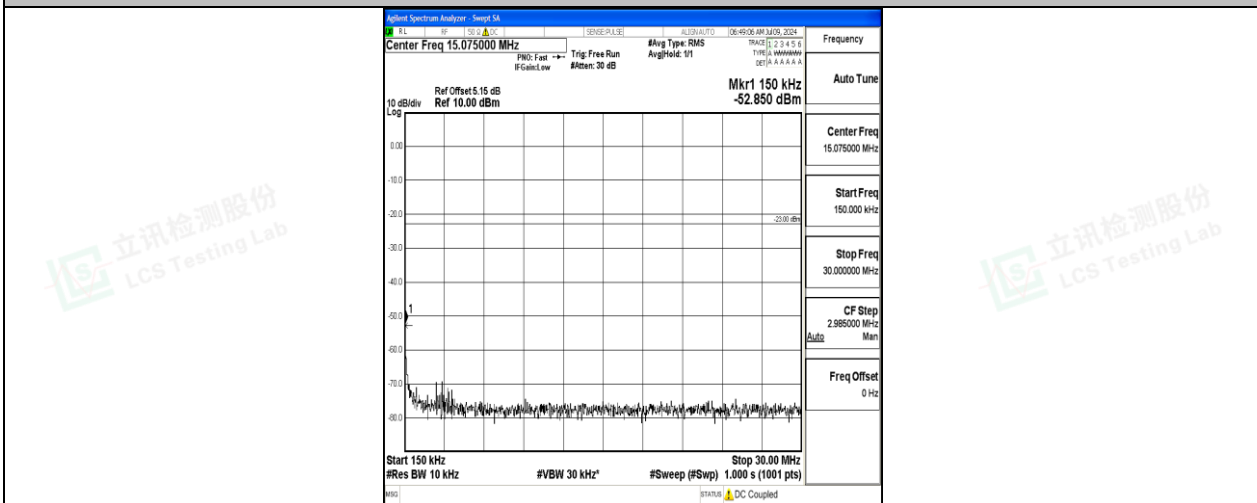

Tel: +(86) 0755-82591330 | E-mail: webmaster@lcs-cert.com | Web: www.lcs-cert.com

Scan code to check authenticity

Band26\_3MHz\_QPSK\_27025\_1RB#0\_3000~10000\_3000~10000

Band26\_3MHz\_16QAM\_27025\_1RB#0\_0.009~0.15\_0.009~0.15