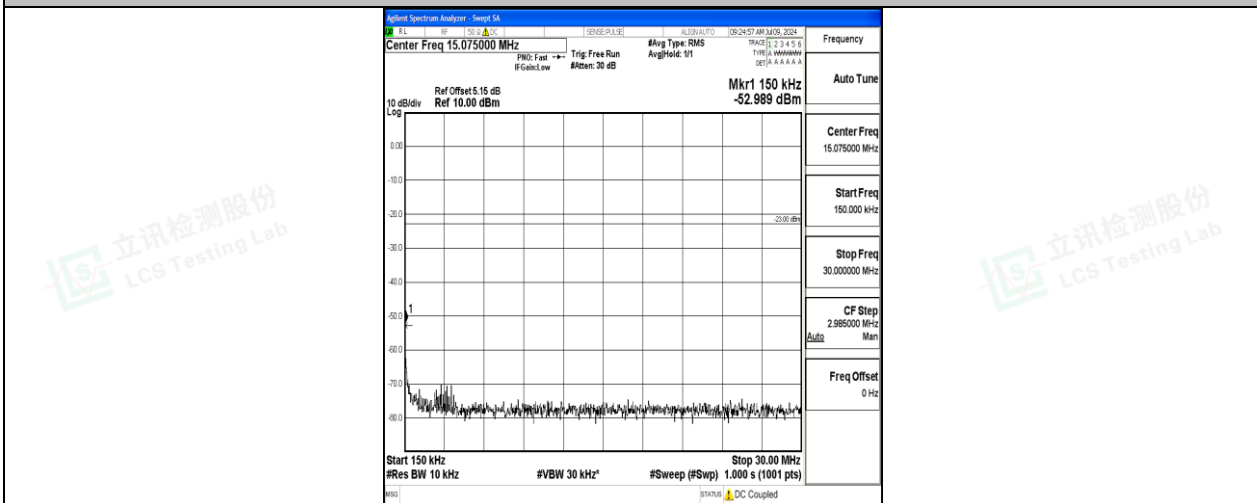

Band26_10MHz_QPSK_26915_1RB#0_0.15~30_0.15~30