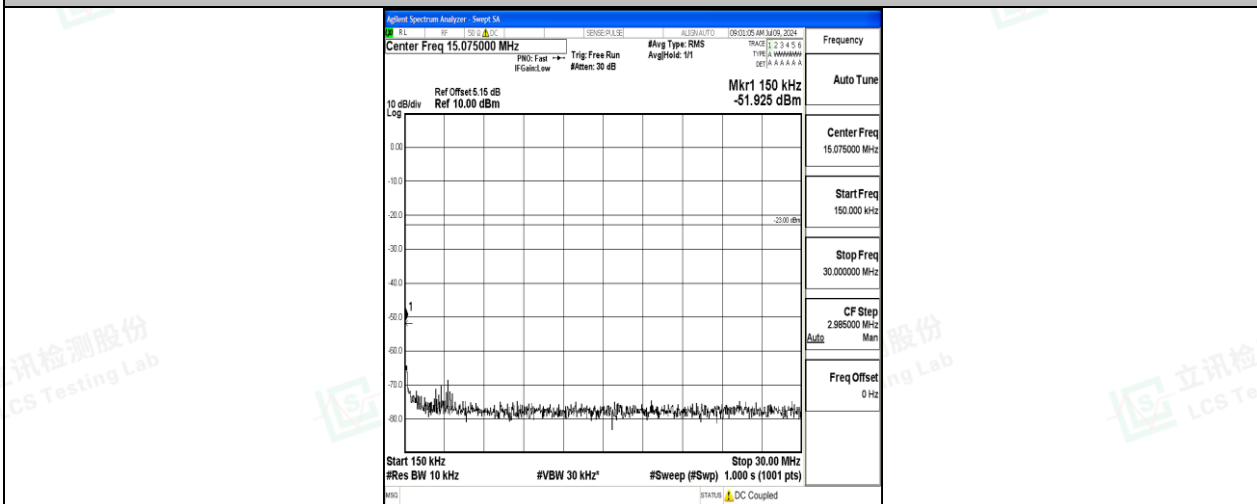

Band26\_5MHz\_QPSK\_27015\_1RB#0\_0.009~0.15\_0.009~0.15

Band26\_5MHz\_QPSK\_27015\_1RB#0\_0.15~30\_0.15~30

Band26\_5MHz\_QPSK\_27015\_1RB#0\_30~1000\_30~1000

Band26\_5MHz\_QPSK\_26815\_1RB#0\_0.009~0.15\_0.009~0.15