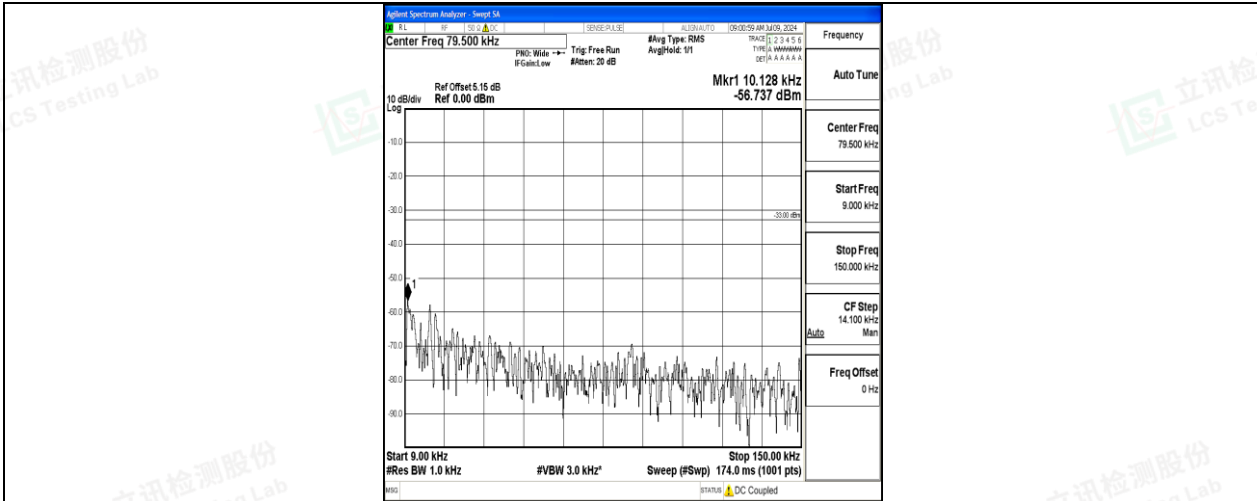

Band26_5MHz_QPSK_26815_1RB#0_0.009~0.15_0.009~0.15