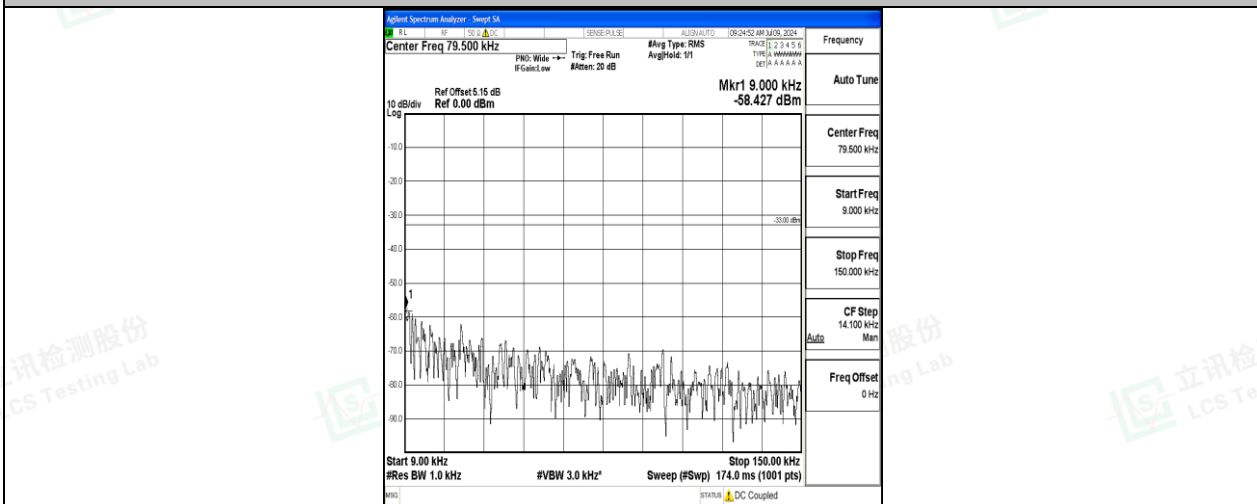

Band26\_10MHz\_16QAM\_26840\_1RB#0\_0.15~30\_0.15~30

Band26\_10MHz\_16QAM\_26840\_1RB#0\_30~1000\_30~1000

Band26\_10MHz\_16QAM\_26840\_1RB#0\_1000~3000\_1000~3000

Band26\_10MHz\_16QAM\_26840\_1RB#0\_3000~10000\_3000~10000