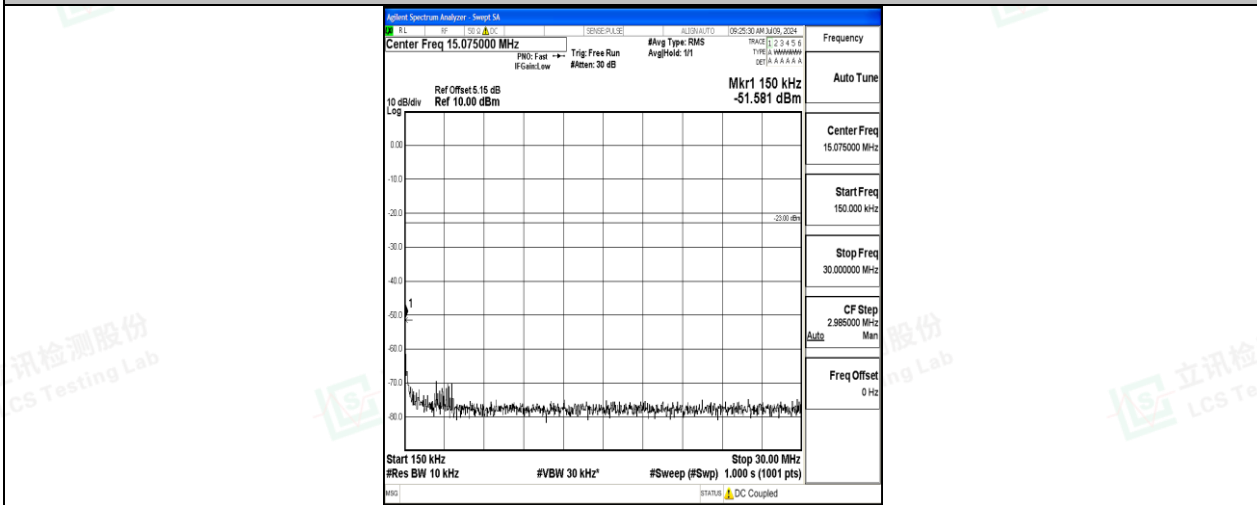

Band26_10MHz_16QAM_26915_1RB#0_0.15~30_0.15~30