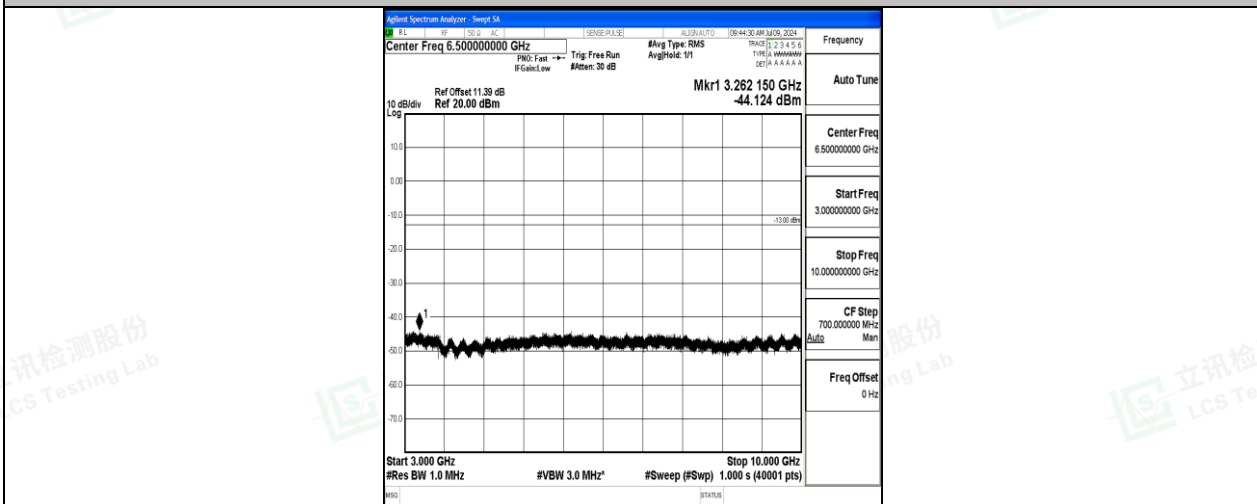

Band26_15MHz_QPSK_26865_1RB#0_3000~10000_3000~10000