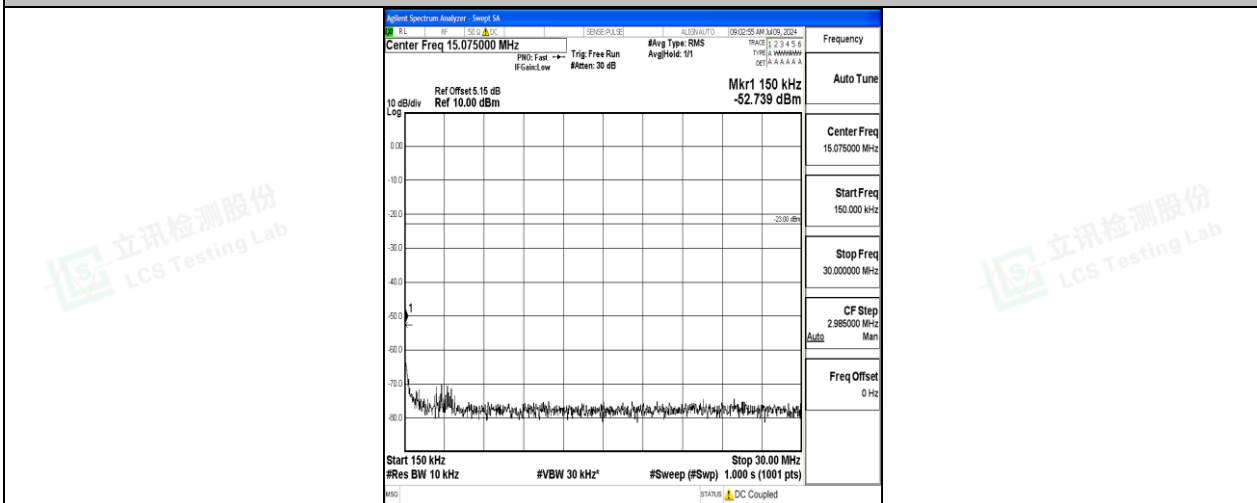

Band26_5MHz_16QAM_26915_1RB#0_0.15~30_0.15~30