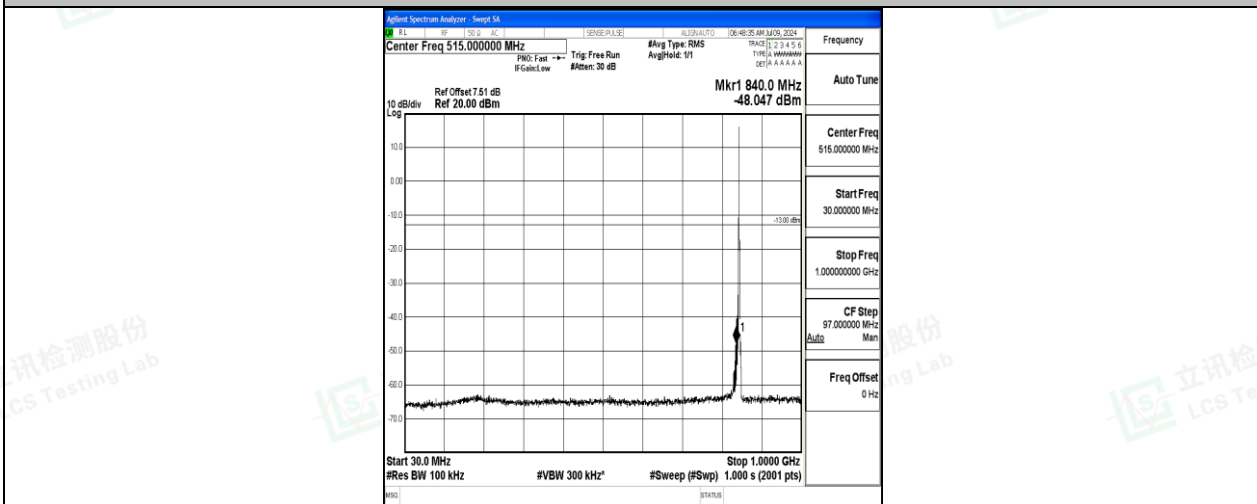

Scan code to check authenticity

Band26\_3MHz\_16QAM\_26915\_1RB#0\_1000~3000\_1000~3000

Band26\_3MHz\_16QAM\_26915\_1RB#0\_3000~10000\_3000~10000

Band26\_3MHz\_QPSK\_27025\_1RB#0\_0.009~0.15\_0.009~0.15

Band26\_3MHz\_QPSK\_27025\_1RB#0\_0.15~30\_0.15~30

Band26\_3MHz\_QPSK\_27025\_1RB#0\_30~1000\_30~1000

Band26\_3MHz\_QPSK\_27025\_1RB#0\_1000~3000\_1000~3000

Shenzhen LCS Compliance Testing Laboratory Ltd.

Add: 101, 201 Bldg A & 301 Bldg C, Juji Industrial Park Yabianxueziwei, Shajing Street, Baoan District, Shenzhen, 518000, China