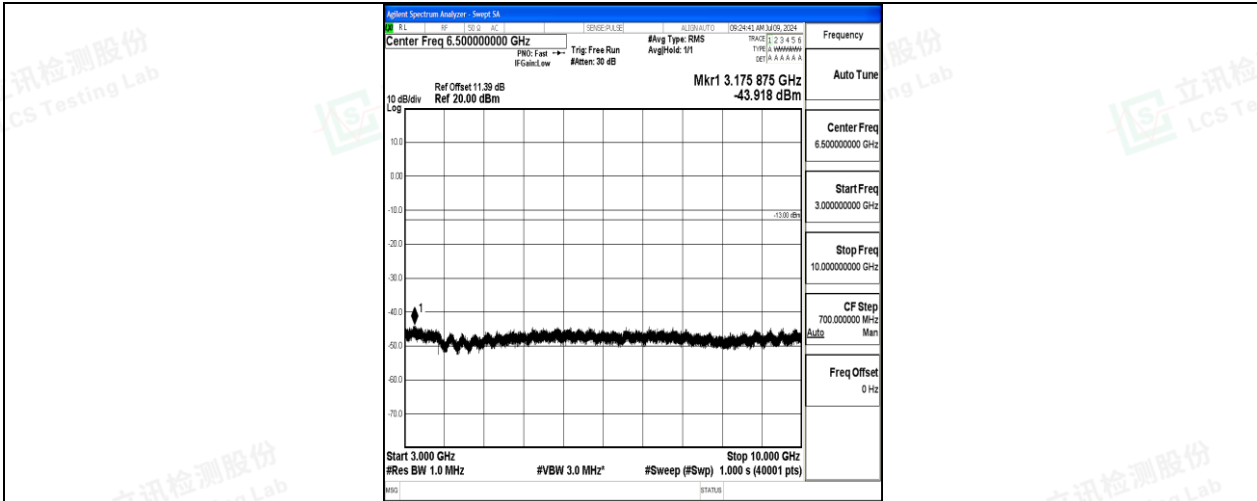

Band26_10MHz_16QAM_26840_1RB#0_3000~10000_3000~10000