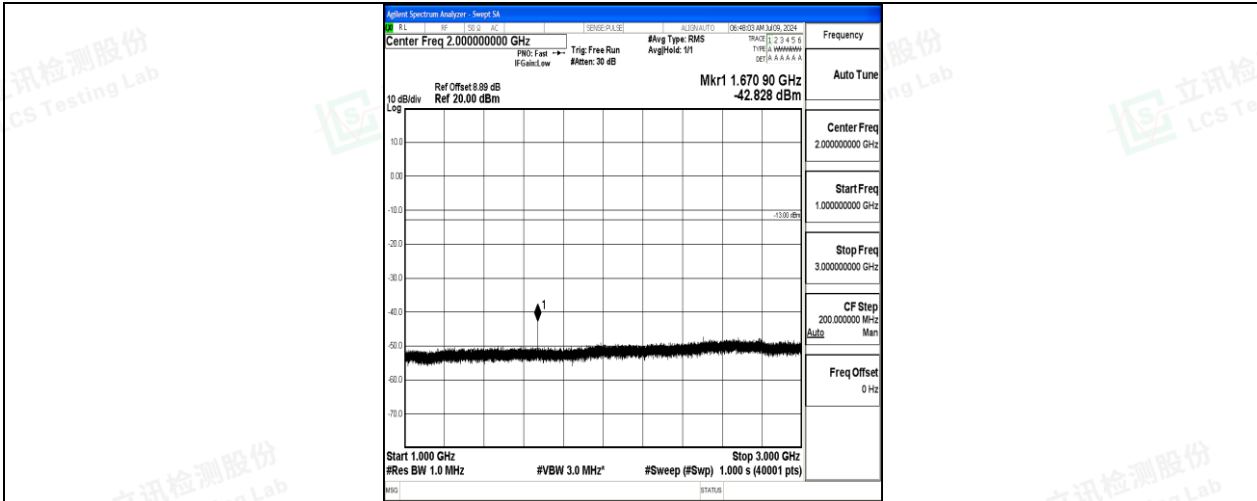

Band26_3MHz_16QAM_26915_1RB#0_1000~3000_1000~3000