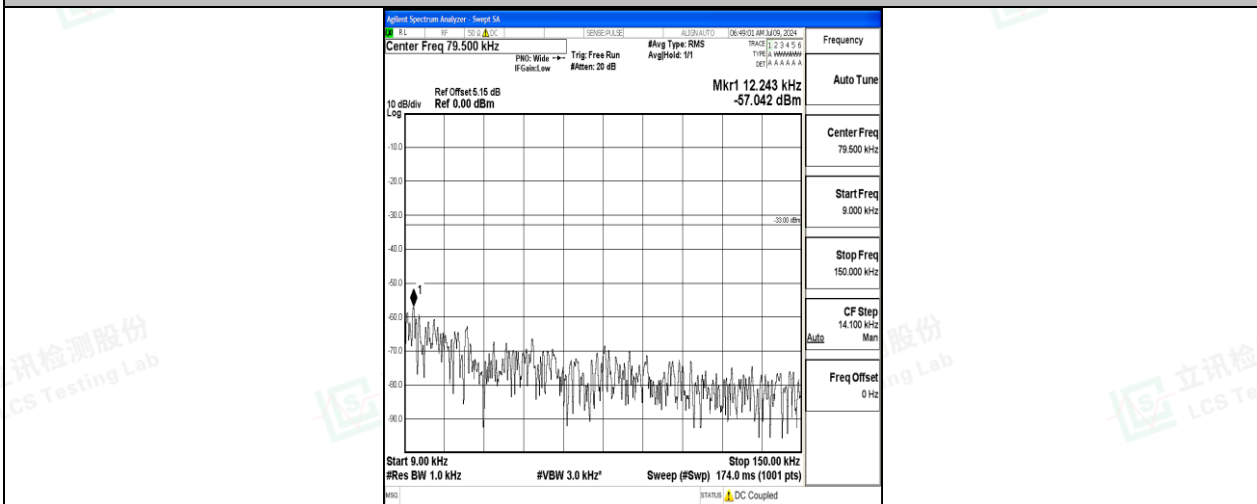

Band26_3MHz_16QAM_27025_1RB#0_0.009~0.15_0.009~0.15