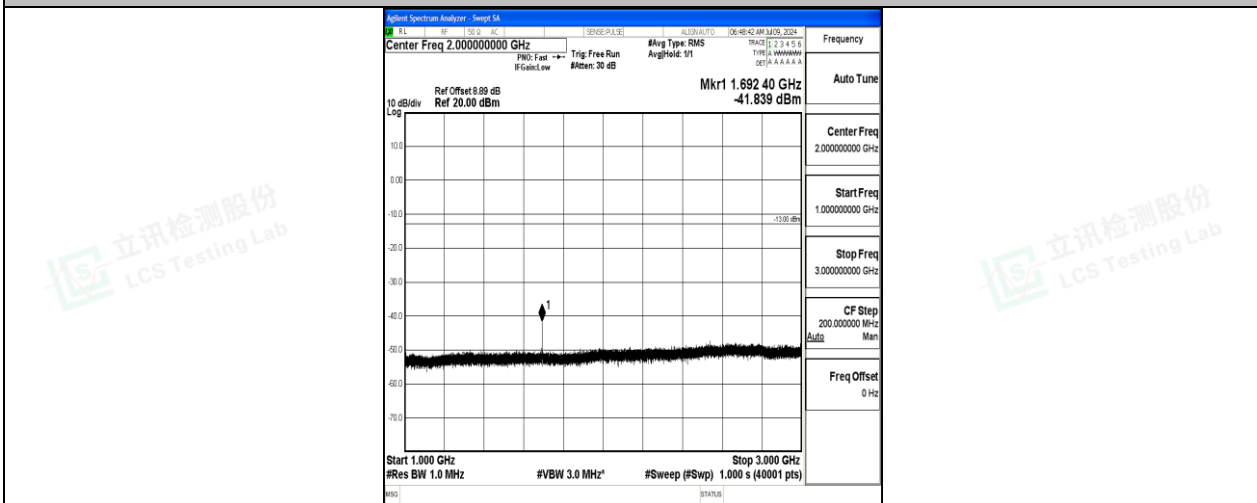

Scan code to check authenticity

Band26\_3MHz\_16QAM\_26915\_1RB#0\_1000~3000\_1000~3000

Band26\_3MHz\_16QAM\_26915\_1RB#0\_3000~10000\_3000~10000

Band26\_3MHz\_QPSK\_27025\_1RB#0\_0.009~0.15\_0.009~0.15

Band26\_3MHz\_QPSK\_27025\_1RB#0\_0.15~30\_0.15~30

Band26\_3MHz\_QPSK\_27025\_1RB#0\_30~1000\_30~1000

Band26\_3MHz\_QPSK\_27025\_1RB#0\_1000~3000\_1000~3000

Shenzhen LCS Compliance Testing Laboratory Ltd.

Add: 101, 201 Bldg A & 301 Bldg C, Juji Industrial Park Yabianxueziwei, Shajing Street, Baoan District, Shenzhen, 518000, China