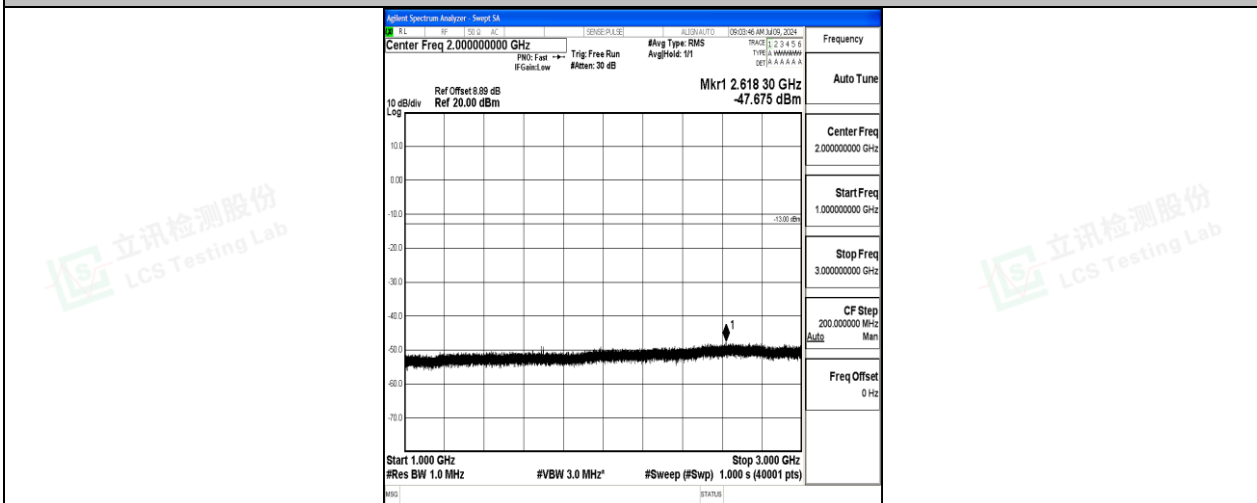

Tel: +(86) 0755-82591330 | E-mail: webmaster@lcs-cert.com | Web: www.lcs-cert.com

Scan code to check authenticity

Band26\_5MHz\_QPSK\_26815\_1RB#0\_1000~3000\_1000~3000

Band26\_5MHz\_QPSK\_26815\_1RB#0\_3000~10000\_3000~10000