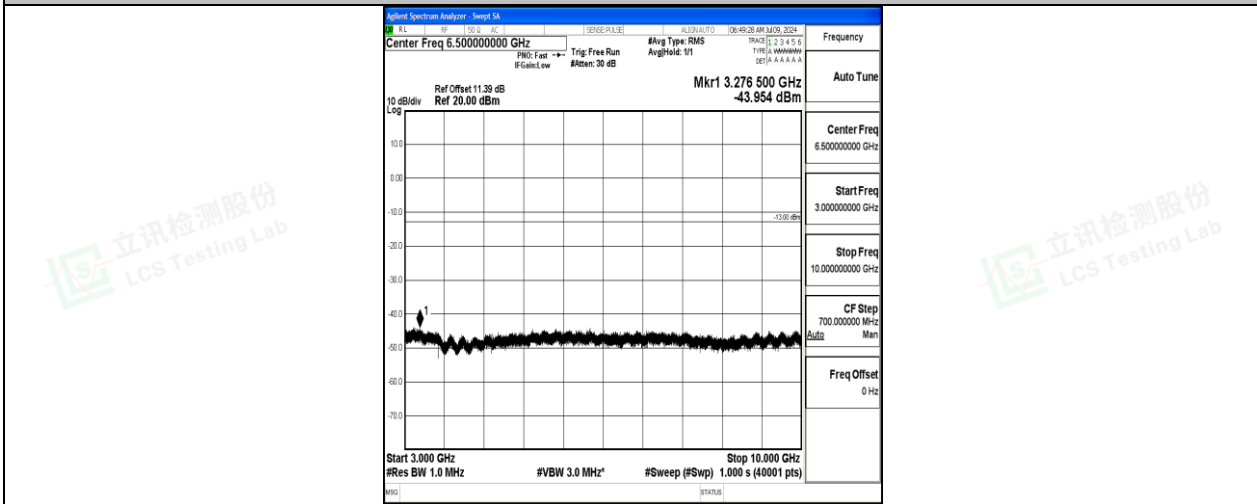

Band26_3MHz_16QAM_27025_1RB#0_3000~10000_3000~10000