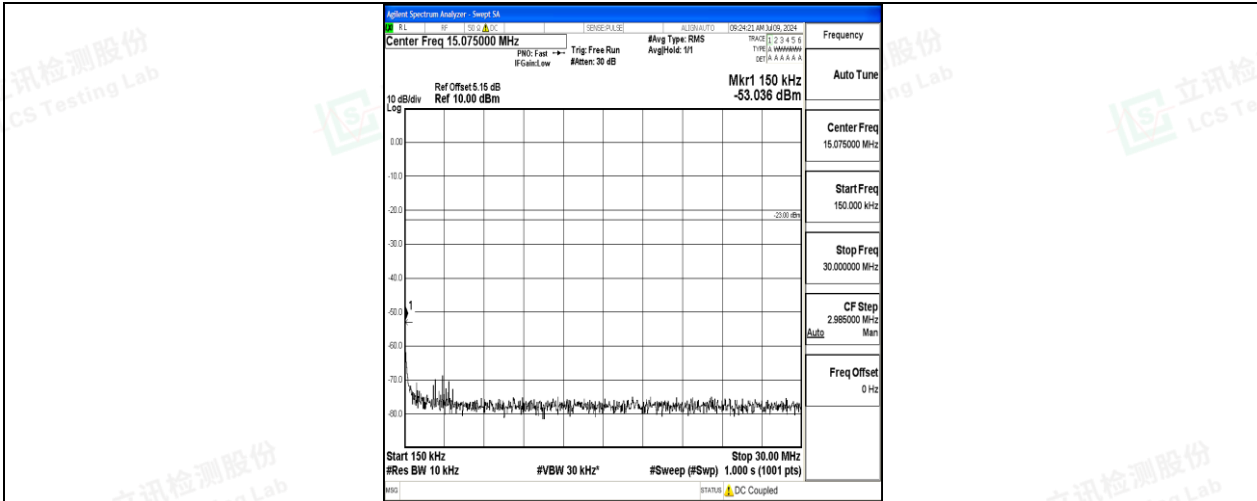

Scan code to check authenticity

Band26\_10MHz\_QPSK\_26840\_1RB#0\_1000~3000\_1000~3000

Band26\_10MHz\_QPSK\_26840\_1RB#0\_3000~10000\_3000~10000

Band26\_10MHz\_16QAM\_26840\_1RB#0\_0.009~0.15\_0.009~0.15