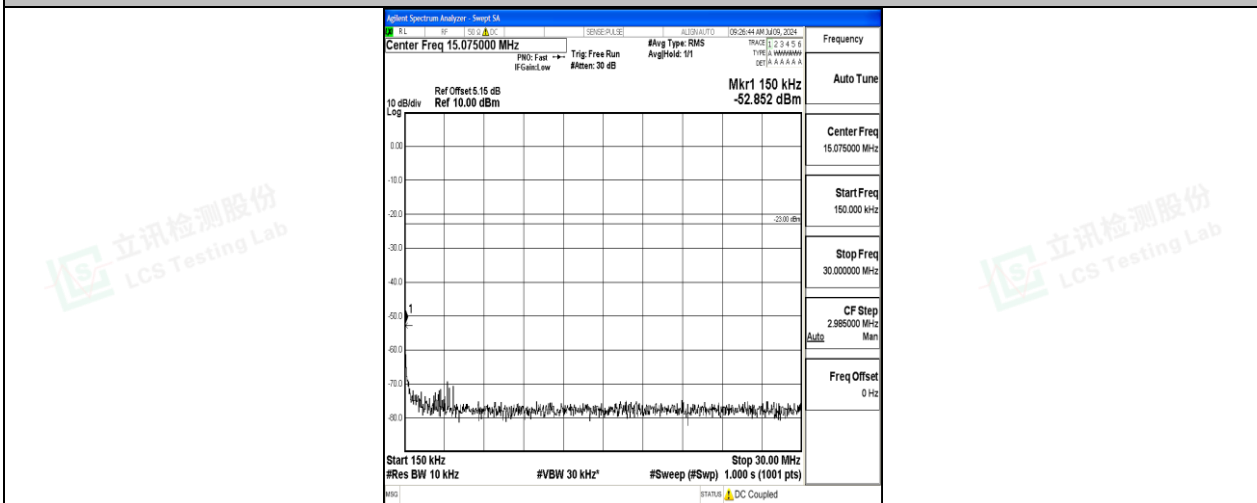

Band26_10MHz_16QAM_26990_1RB#0_0.15~30_0.15~30