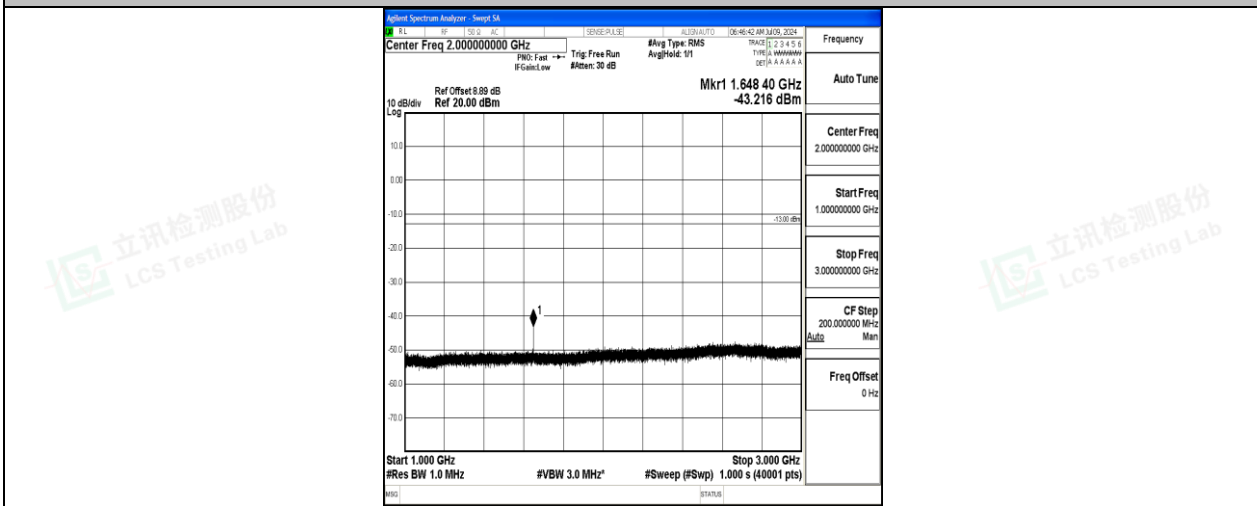

Band26\_3MHz\_16QAM\_26805\_1RB#0\_0.15~30\_0.15~30

Band26\_3MHz\_16QAM\_26805\_1RB#0\_30~1000\_30~1000

Band26\_3MHz\_16QAM\_26805\_1RB#0\_1000~3000\_1000~3000

Band26\_3MHz\_16QAM\_26805\_1RB#0\_3000~10000\_3000~10000