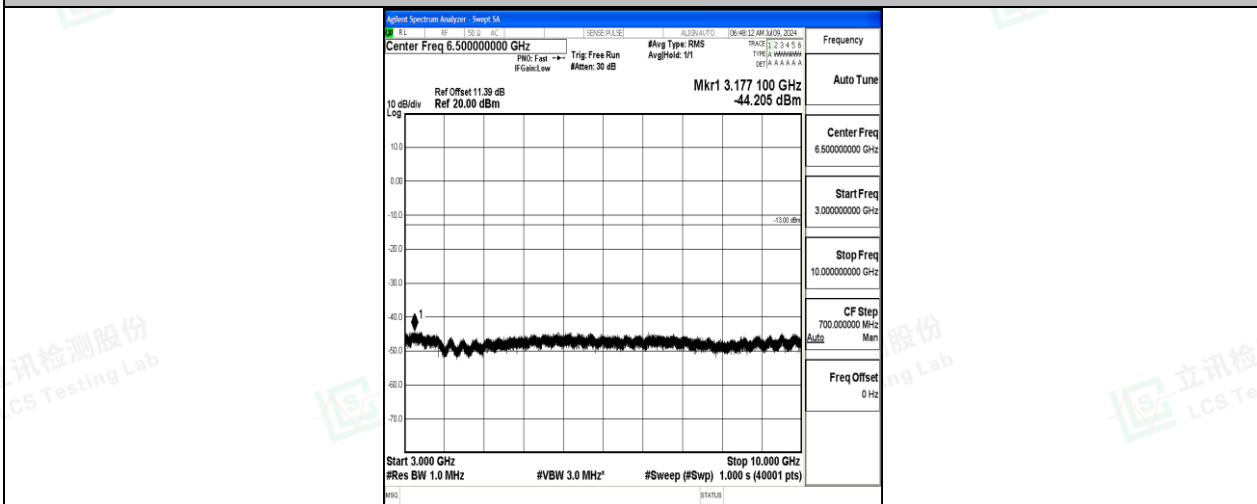

Scan code to check authenticity

Band26\_3MHz\_16QAM\_26915\_1RB#0\_1000~3000\_1000~3000

Band26\_3MHz\_16QAM\_26915\_1RB#0\_3000~10000\_3000~10000

Band26\_3MHz\_QPSK\_27025\_1RB#0\_0.009~0.15\_0.009~0.15

Band26\_3MHz\_QPSK\_27025\_1RB#0\_0.15~30\_0.15~30