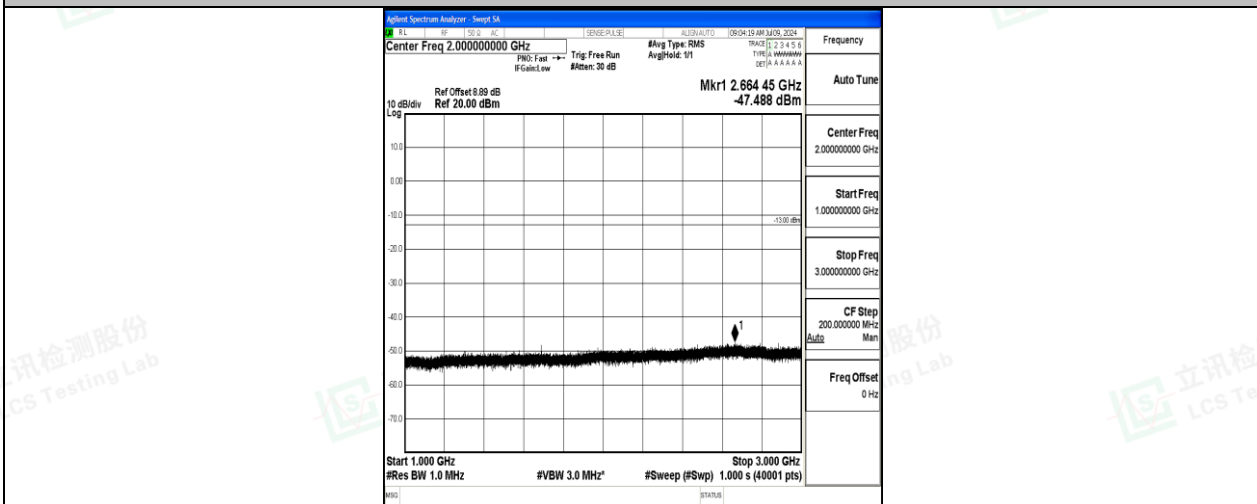

Band26_5MHz_16QAM_27015_1RB#0_1000~3000_1000~3000