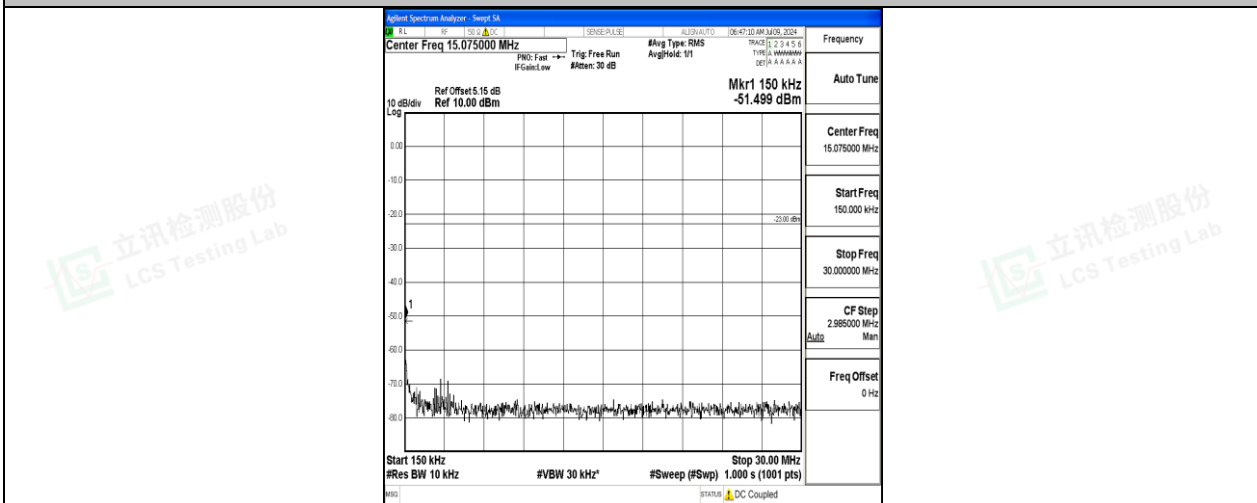

Band26_3MHz_QPSK_26915_1RB#0_0.15~30_0.15~30