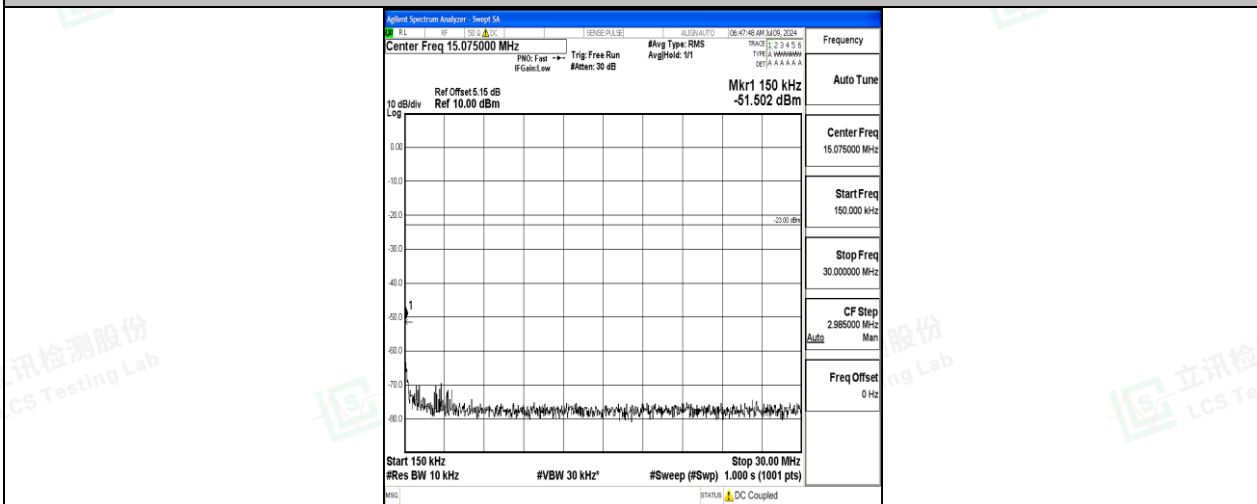

Band26_3MHz_16QAM_26915_1RB#0_0.15~30_0.15~30