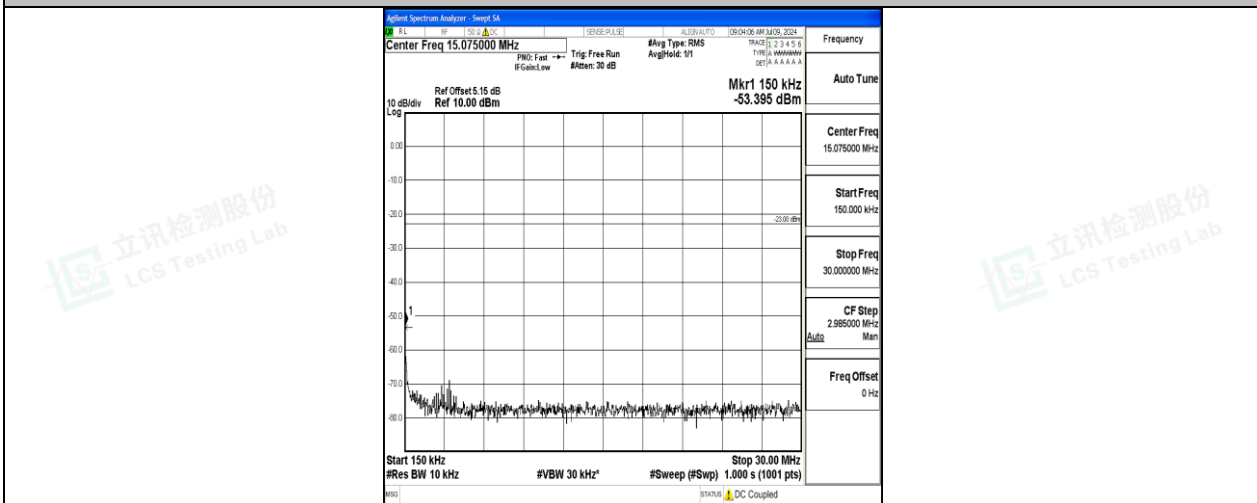

Tel: +(86) 0755-82591330 | E-mail: webmaster@lcs-cert.com | Web: www.lcs-cert.com

Scan code to check authenticity

Band26\_5MHz\_QPSK\_27015\_1RB#0\_3000~10000\_3000~10000

Band26\_5MHz\_16QAM\_27015\_1RB#0\_0.009~0.15\_0.009~0.15