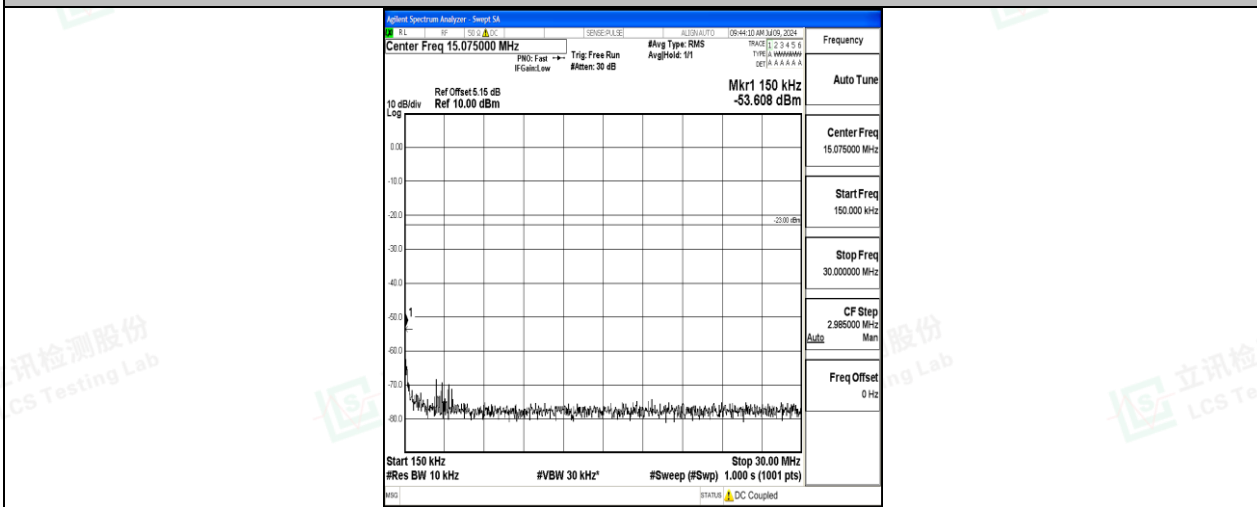

Band26_15MHz_QPSK_26865_1RB#0_0.15~30_0.15~30