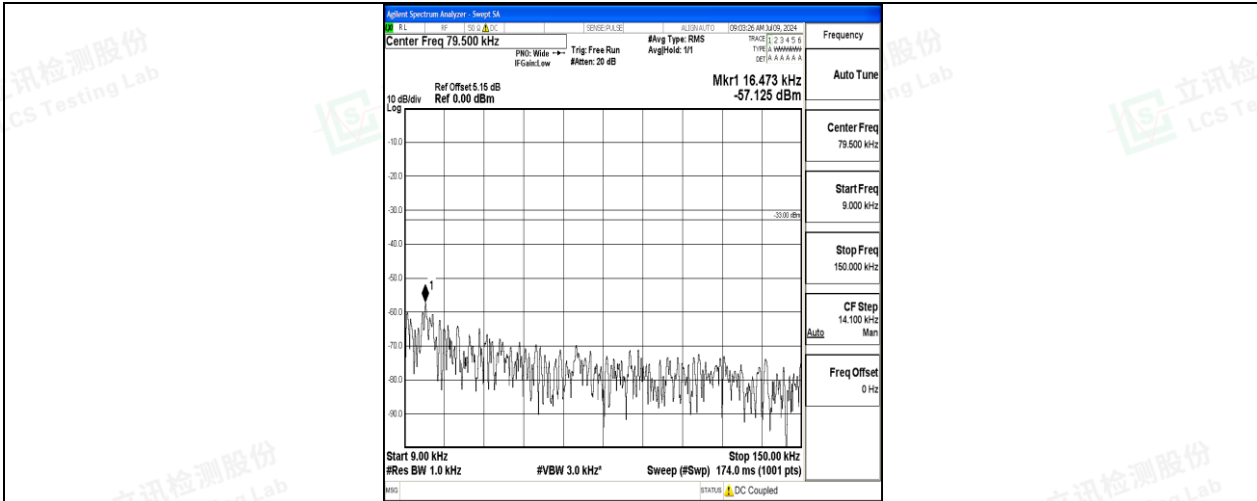

Band26\_5MHz\_16QAM\_26915\_1RB#0\_0.15~30\_0.15~30

Band26\_5MHz\_16QAM\_26915\_1RB#0\_30~1000\_30~1000

Band26\_5MHz\_16QAM\_26915\_1RB#0\_1000~3000\_1000~3000

Band26\_5MHz\_16QAM\_26915\_1RB#0\_3000~10000\_3000~10000