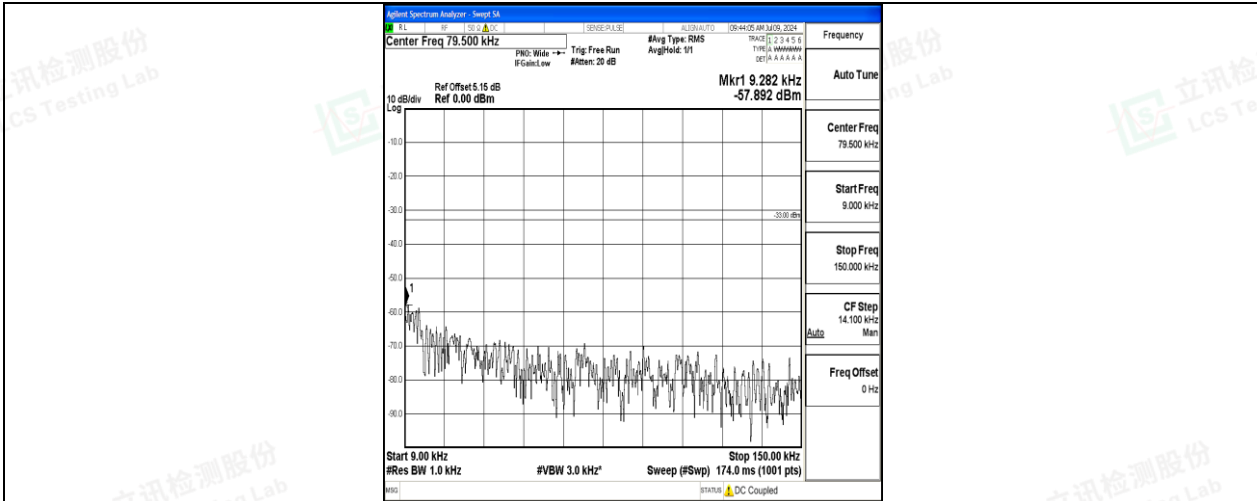

Band26_15MHz_QPSK_26865_1RB#0_0.009~0.15_0.009~0.15