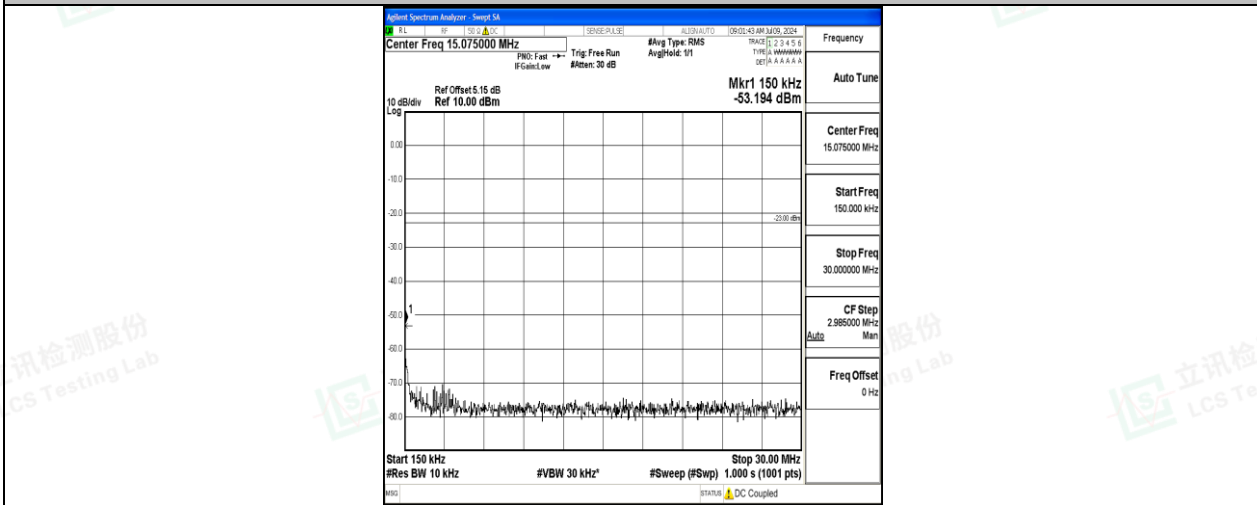

Band26_5MHz_16QAM_26815_1RB#0_0.15~30_0.15~30