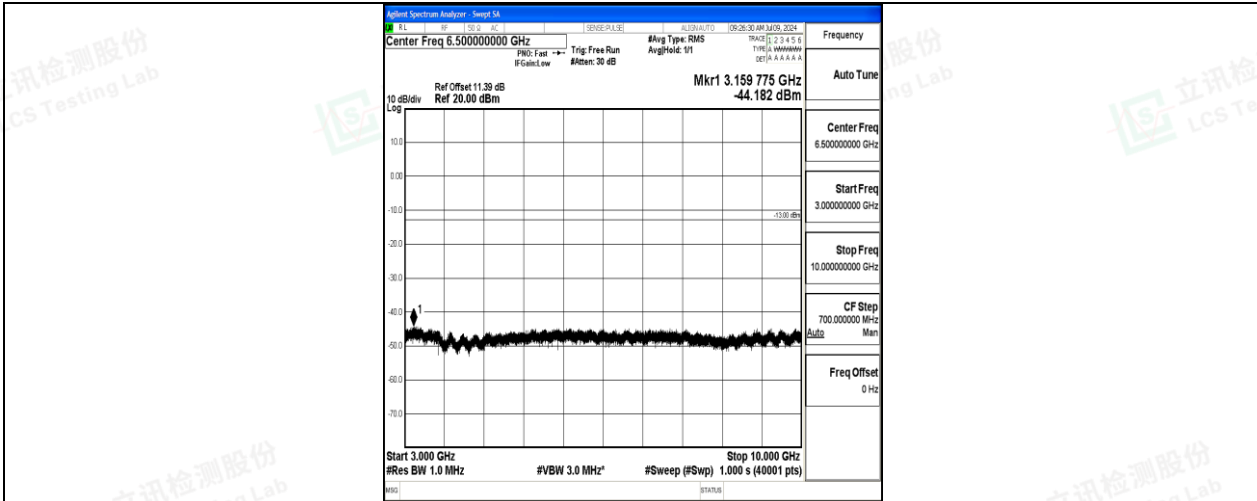

Band26_10MHz_QPSK_26990_1RB#0_3000~10000_3000~10000