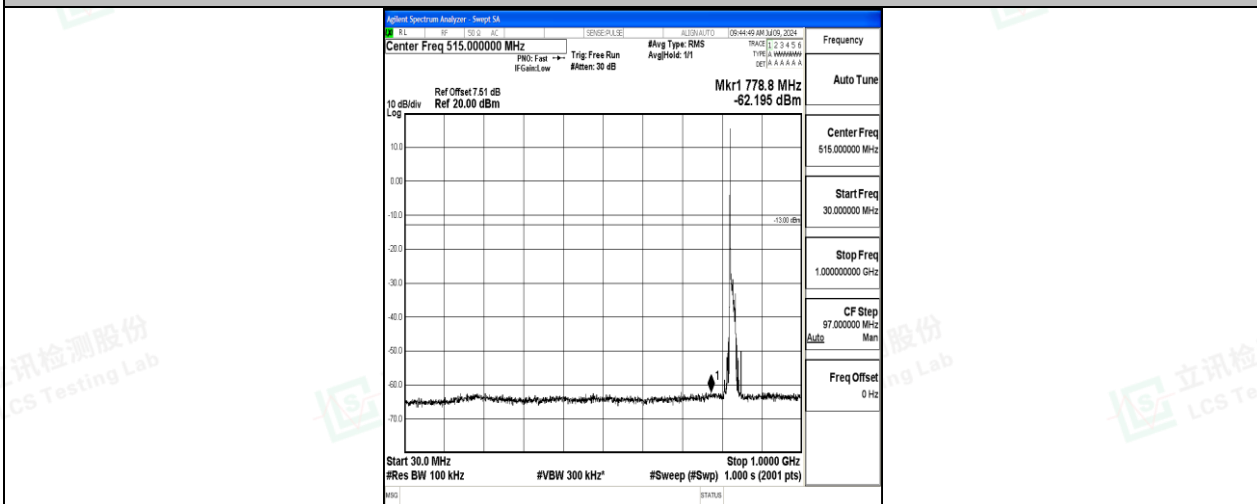

Band26_15MHz_16QAM_26865_1RB#0_30~1000_30~1000