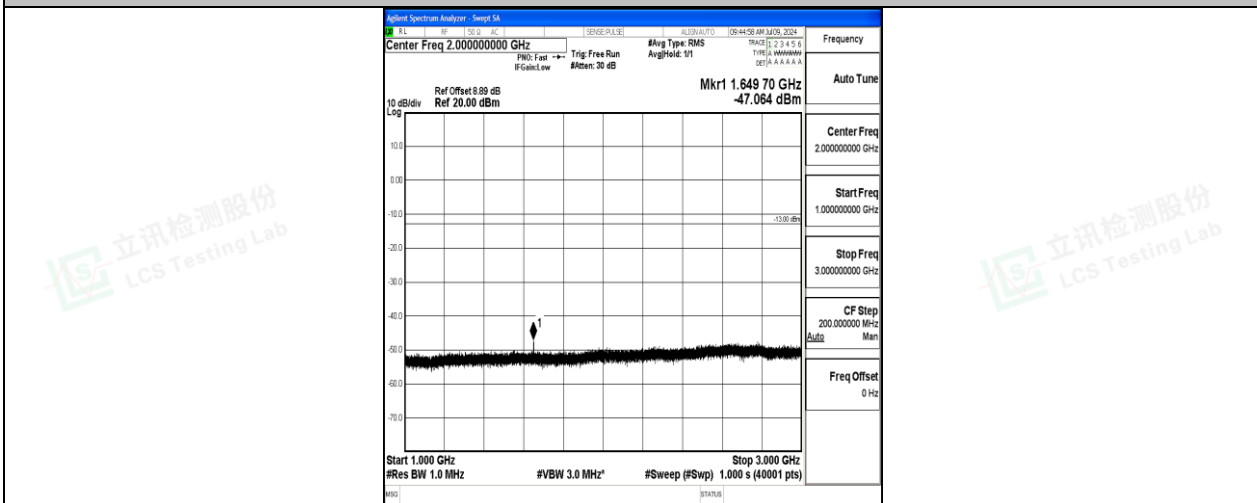

Band26_15MHz_16QAM_26865_1RB#0_1000~3000_1000~3000