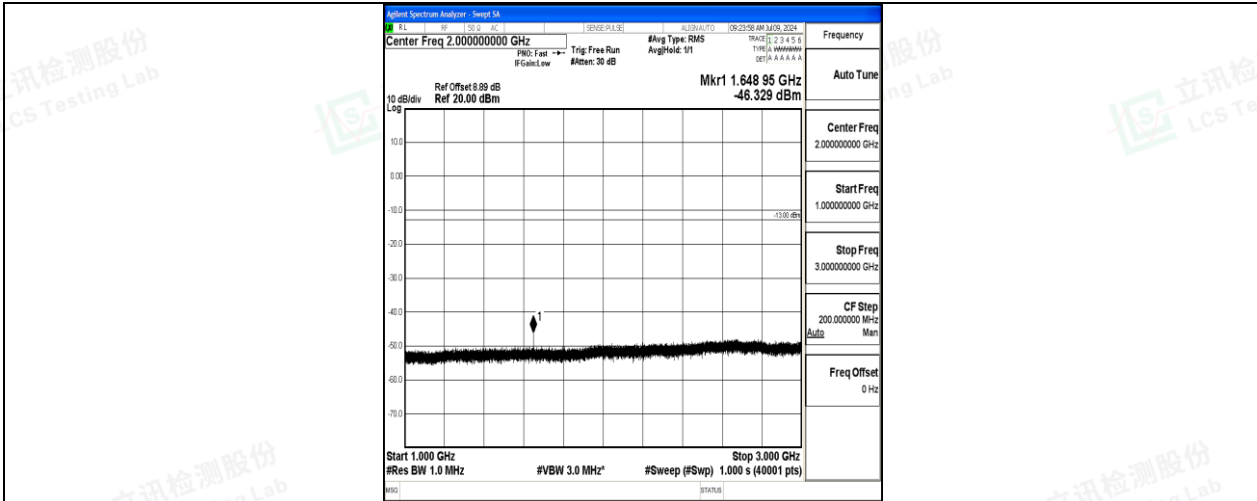

Band26_10MHz_QPSK_26840_1RB#0_1000~3000_1000~3000