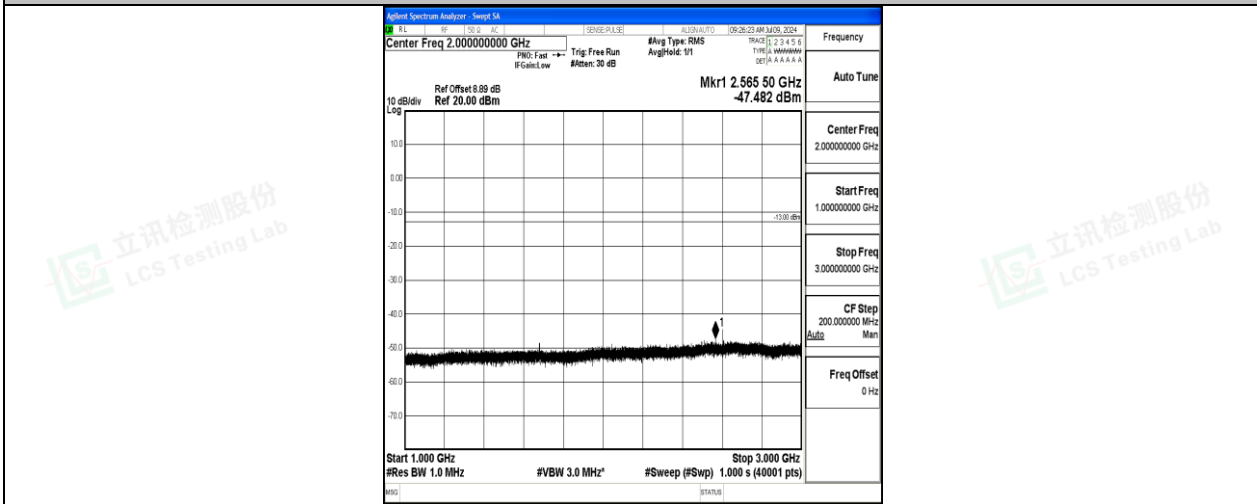

Band26_10MHz_QPSK_26990_1RB#0_1000~3000_1000~3000

Shenzhen LCS Compliance Testing Laboratory Ltd.

Add: 101, 201 Bldg A & 301 Bldg C, Juji Industrial Park Yabianxueziwei, Shajing Street, Baoan District, Shenzhen, 518000, China

Tel: +(86) 0755-82591330 | E-mail: webmaster@lcs-cert.com | Web: www.lcs-cert.com

Scan code to check authenticity