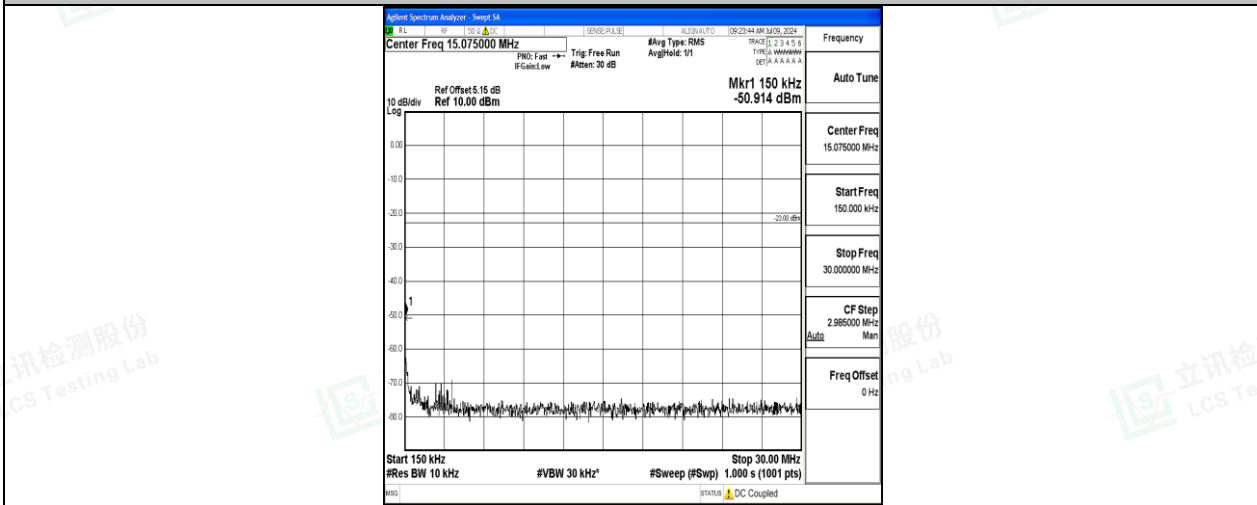

Scan code to check authenticity

Band26\_10MHz\_QPSK\_26840\_1RB#0\_0.009~0.15\_0.009~0.15

Band26\_10MHz\_QPSK\_26840\_1RB#0\_0.15~30\_0.15~30

Band26\_10MHz\_QPSK\_26840\_1RB#0\_30~1000\_30~1000

Shenzhen LCS Compliance Testing Laboratory Ltd.