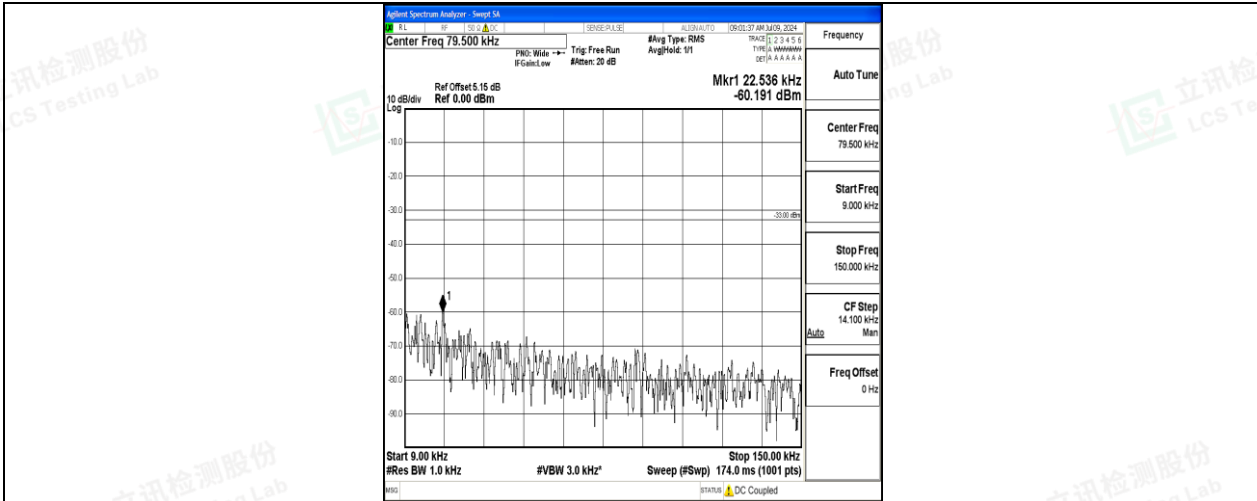

Band26\_5MHz\_16QAM\_26815\_1RB#0\_0.009~0.15\_0.009~0.15

Band26\_5MHz\_16QAM\_26815\_1RB#0\_0.15~30\_0.15~30

Band26\_5MHz\_16QAM\_26815\_1RB#0\_30~1000\_30~1000

Shenzhen LCS Compliance Testing Laboratory Ltd.