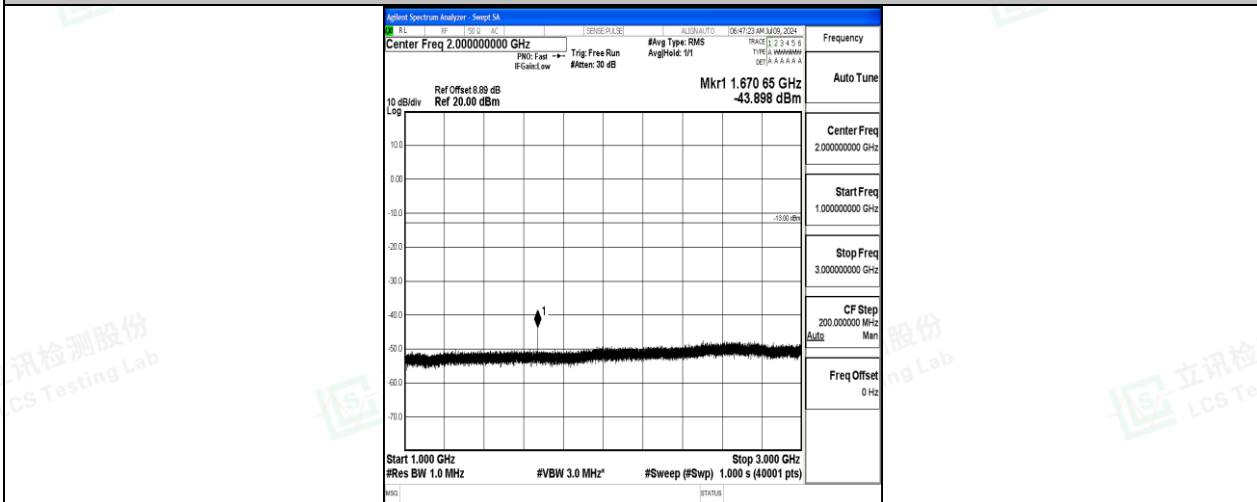

Band26\_3MHz\_QPSK\_26915\_1RB#0\_0.009~0.15\_0.009~0.15

Band26\_3MHz\_QPSK\_26915\_1RB#0\_0.15~30\_0.15~30

Band26\_3MHz\_QPSK\_26915\_1RB#0\_30~1000\_30~1000

Band26\_3MHz\_QPSK\_26915\_1RB#0\_1000~3000\_1000~3000