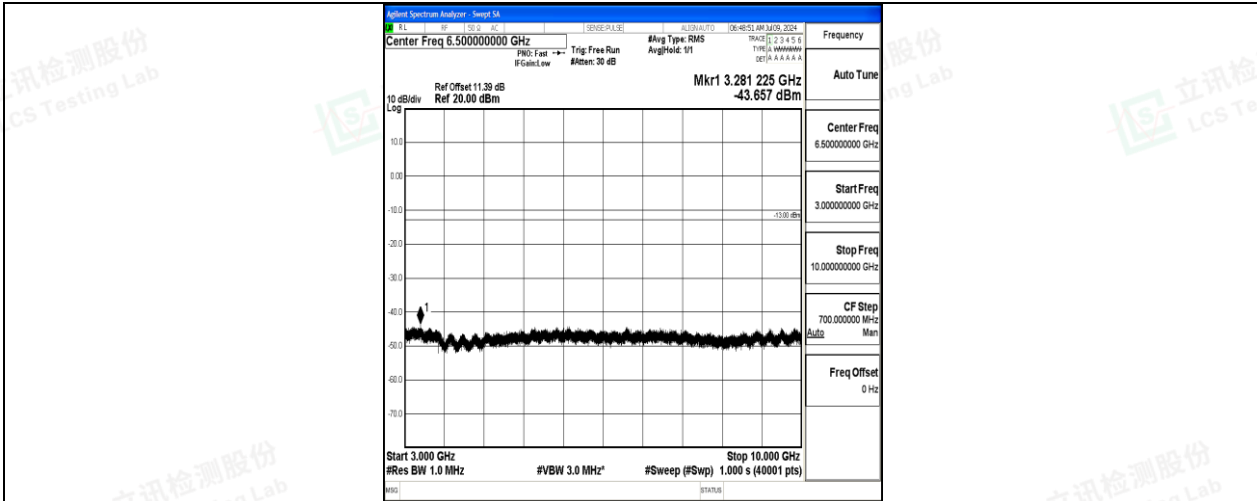

Band26_3MHz_QPSK_27025_1RB#0_3000~10000_3000~10000