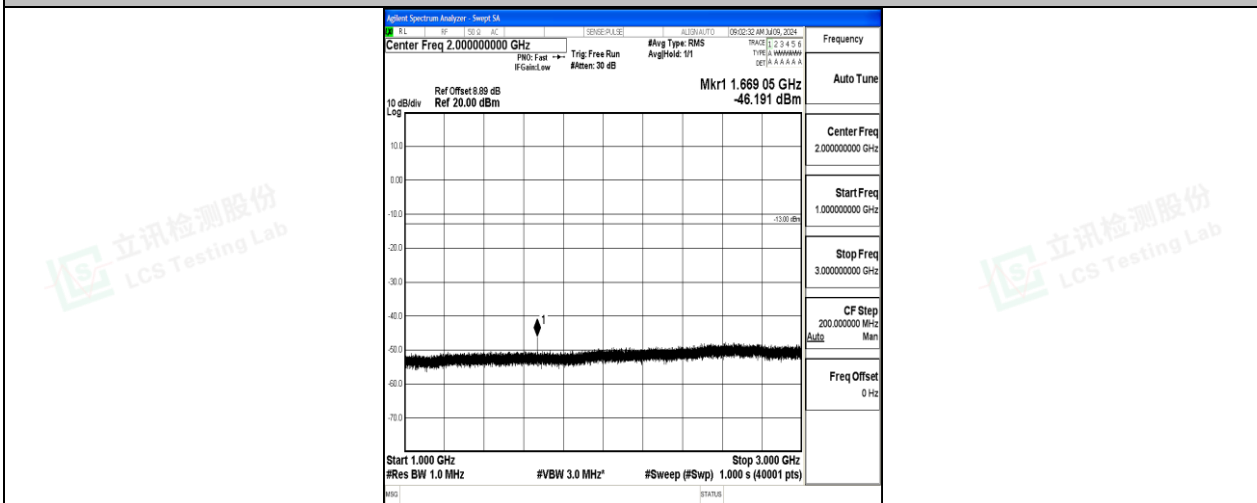

Band26_5MHz_QPSK_26915_1RB#0_1000~3000_1000~3000