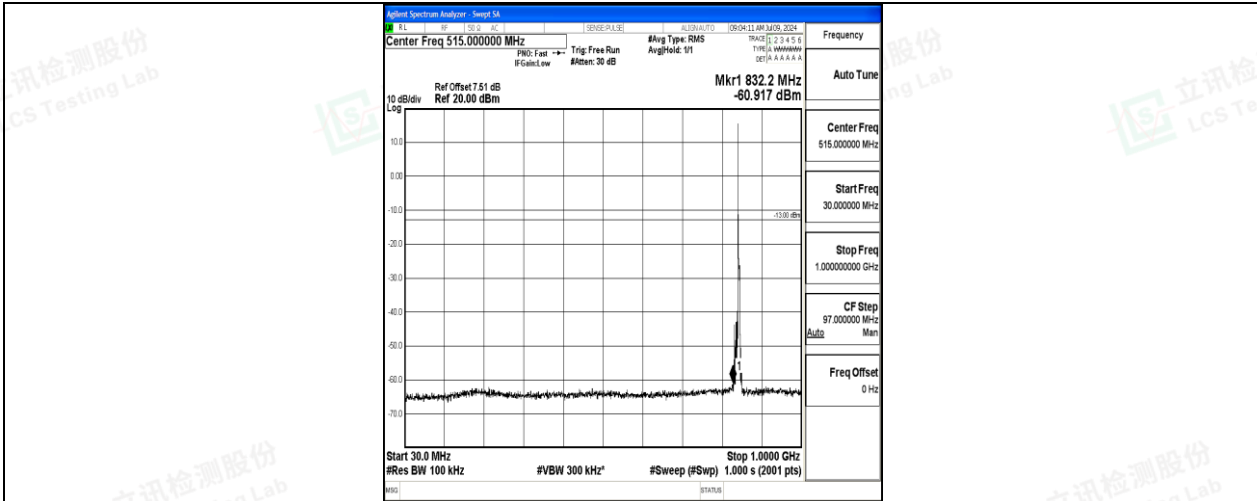

Band26_5MHz_16QAM_27015_1RB#0_30~1000_30~1000