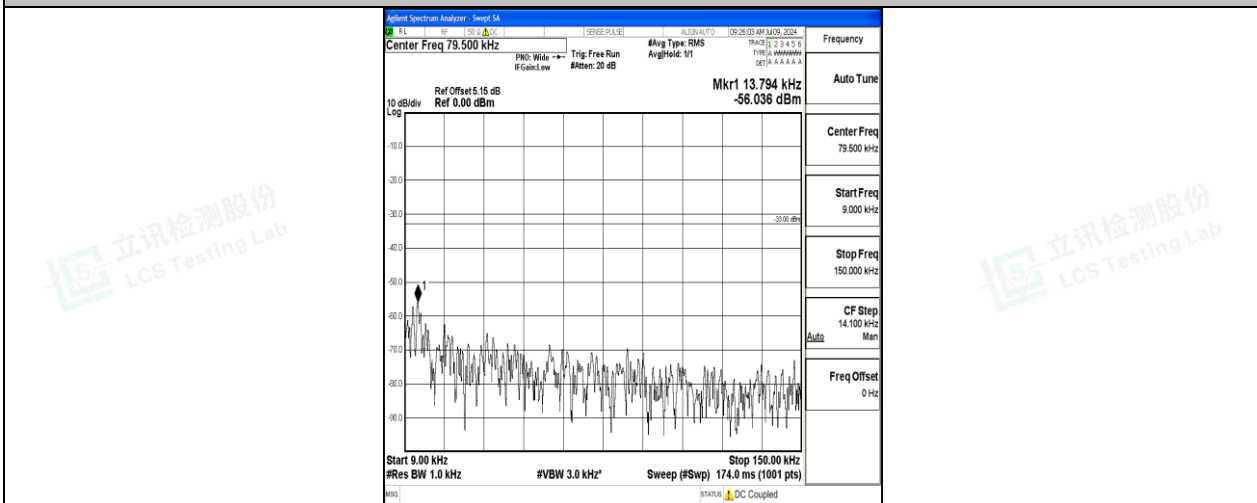

Scan code to check authenticity

Band26\_10MHz\_16QAM\_26915\_1RB#0\_1000~3000\_1000~3000

Band26\_10MHz\_16QAM\_26915\_1RB#0\_3000~10000\_3000~10000

Band26\_10MHz\_QPSK\_26990\_1RB#0\_0.009~0.15\_0.009~0.15