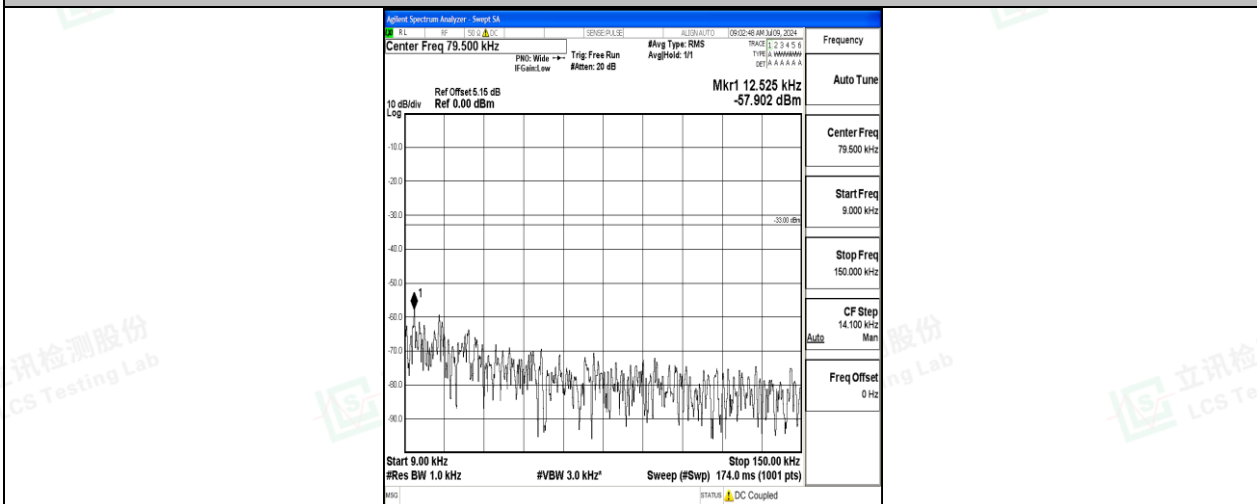

Band26\_5MHz\_QPSK\_26915\_1RB#0\_30~1000\_30~1000

Band26\_5MHz\_QPSK\_26915\_1RB#0\_1000~3000\_1000~3000

Band26\_5MHz\_QPSK\_26915\_1RB#0\_3000~10000\_3000~10000

Band26\_5MHz\_16QAM\_26915\_1RB#0\_0.009~0.15\_0.009~0.15