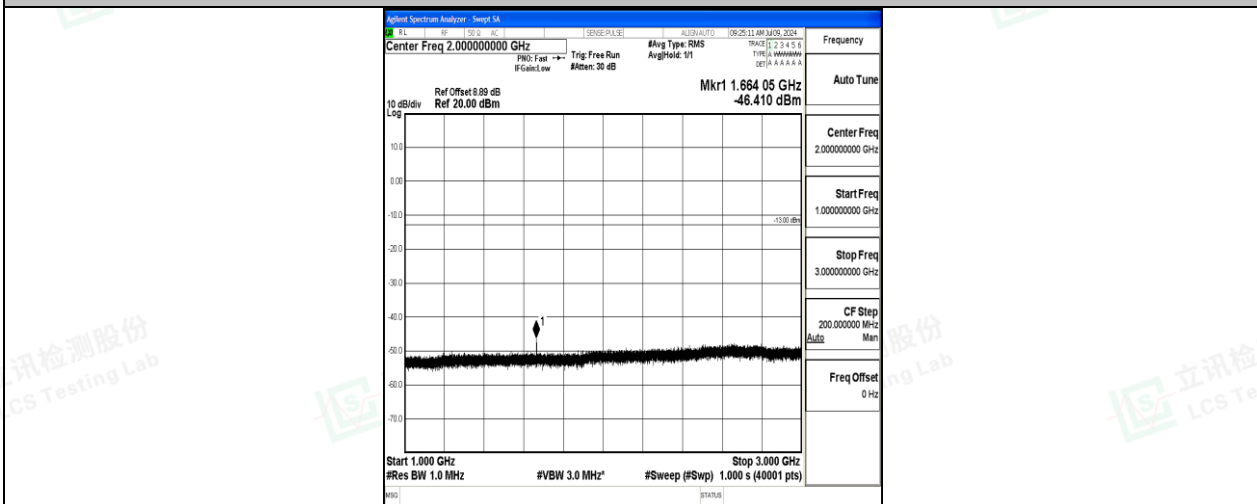

Band26\_10MHz\_QPSK\_26915\_1RB#0\_0.009~0.15\_0.009~0.15

Band26\_10MHz\_QPSK\_26915\_1RB#0\_0.15~30\_0.15~30

Band26\_10MHz\_QPSK\_26915\_1RB#0\_30~1000\_30~1000

Band26\_10MHz\_QPSK\_26915\_1RB#0\_1000~3000\_1000~3000