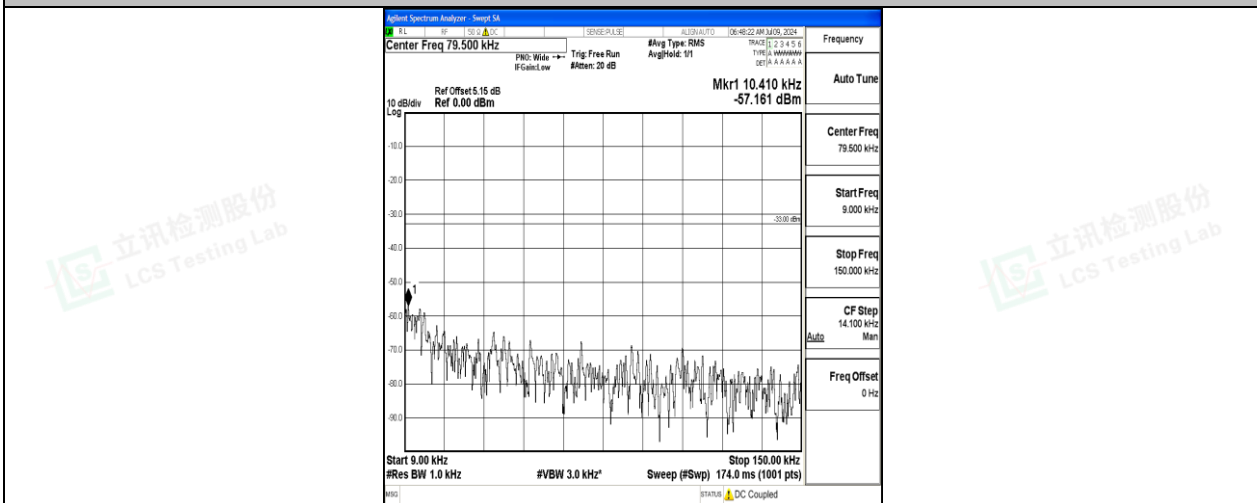

Scan code to check authenticity

Band26\_3MHz\_16QAM\_26915\_1RB#0\_1000~3000\_1000~3000

Band26\_3MHz\_16QAM\_26915\_1RB#0\_3000~10000\_3000~10000

Band26\_3MHz\_QPSK\_27025\_1RB#0\_0.009~0.15\_0.009~0.15

Band26\_3MHz\_QPSK\_27025\_1RB#0\_0.15~30\_0.15~30