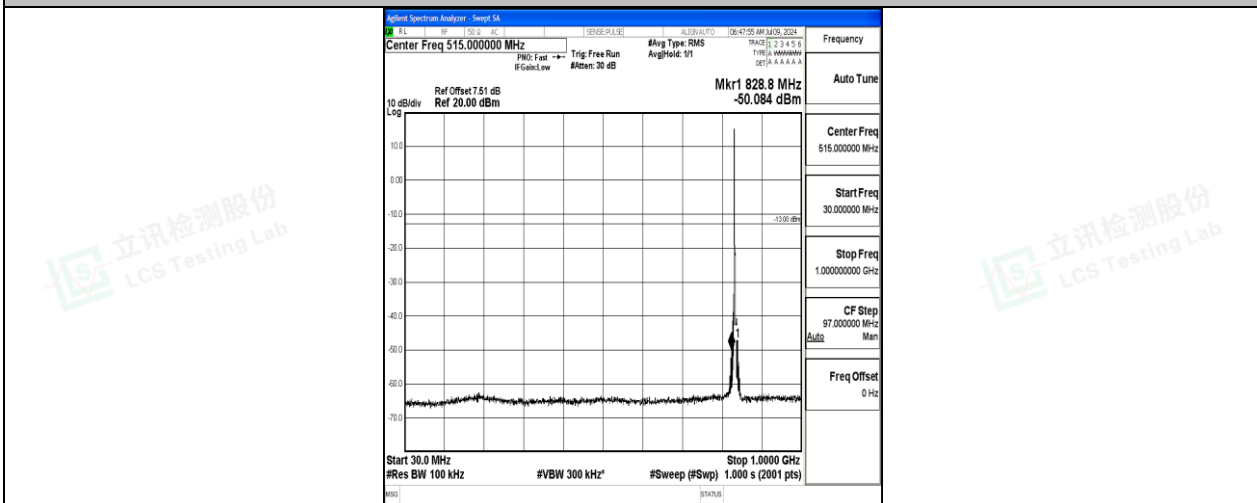

Band26_3MHz_16QAM_26915_1RB#0_30~1000_30~1000

Shenzhen LCS Compliance Testing Laboratory Ltd.

Add: 101, 201 Bldg A & 301 Bldg C, Juji Industrial Park Yabianxueziwei, Shajing Street, Baoan District, Shenzhen, 518000, China

Tel: +(86) 0755-82591330 | E-mail: webmaster@lcs-cert.com | Web: www.lcs-cert.com

Scan code to check authenticity