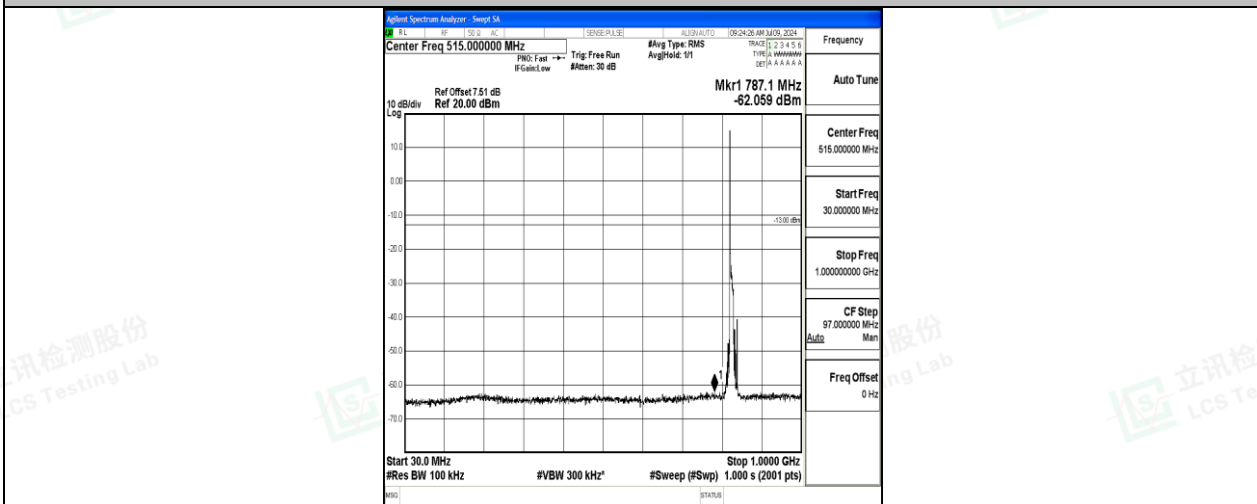

Band26_10MHz_16QAM_26840_1RB#0_30~1000_30~1000