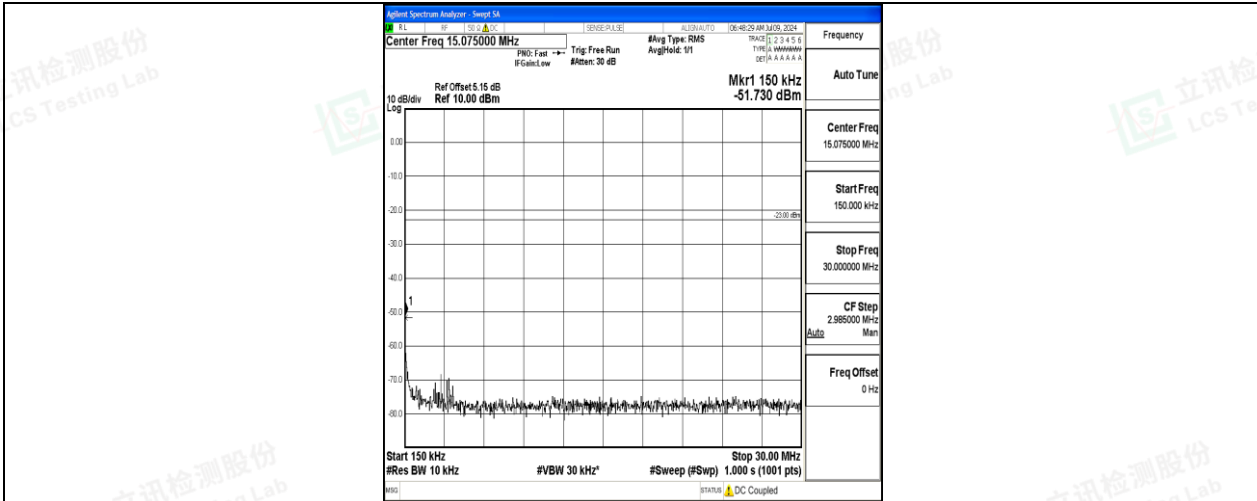

Scan code to check authenticity

Band26\_3MHz\_16QAM\_26915\_1RB#0\_1000~3000\_1000~3000

Band26\_3MHz\_16QAM\_26915\_1RB#0\_3000~10000\_3000~10000

Band26\_3MHz\_QPSK\_27025\_1RB#0\_0.009~0.15\_0.009~0.15

Band26\_3MHz\_QPSK\_27025\_1RB#0\_0.15~30\_0.15~30

Band26\_3MHz\_QPSK\_27025\_1RB#0\_30~1000\_30~1000

Band26\_3MHz\_QPSK\_27025\_1RB#0\_1000~3000\_1000~3000

Shenzhen LCS Compliance Testing Laboratory Ltd.

Add: 101, 201 Bldg A & 301 Bldg C, Juji Industrial Park Yabianxueziwei, Shajing Street, Baoan District, Shenzhen, 518000, China