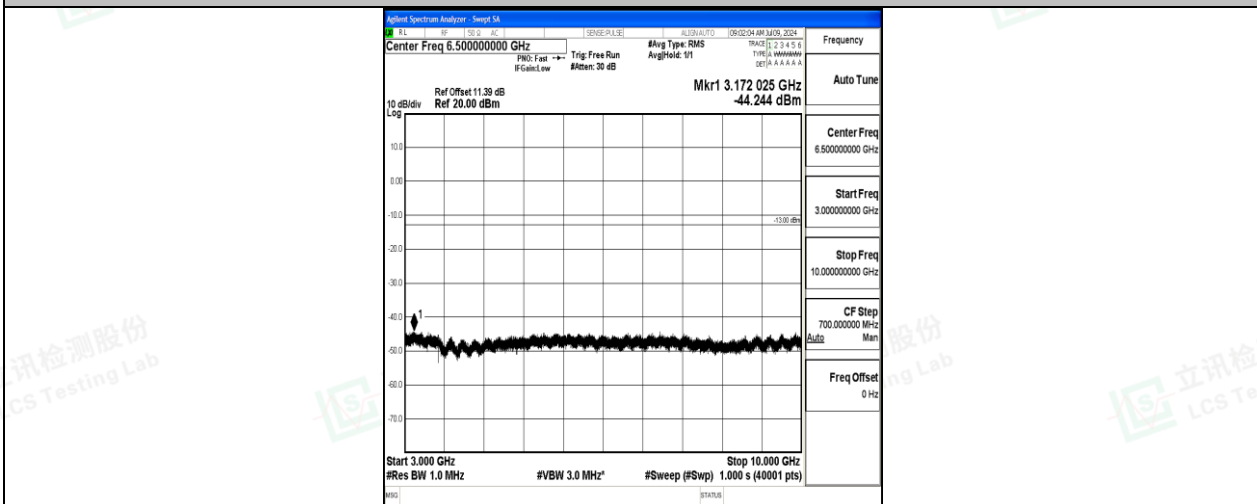

Band26_5MHz_16QAM_26815_1RB#0_3000~10000_3000~10000