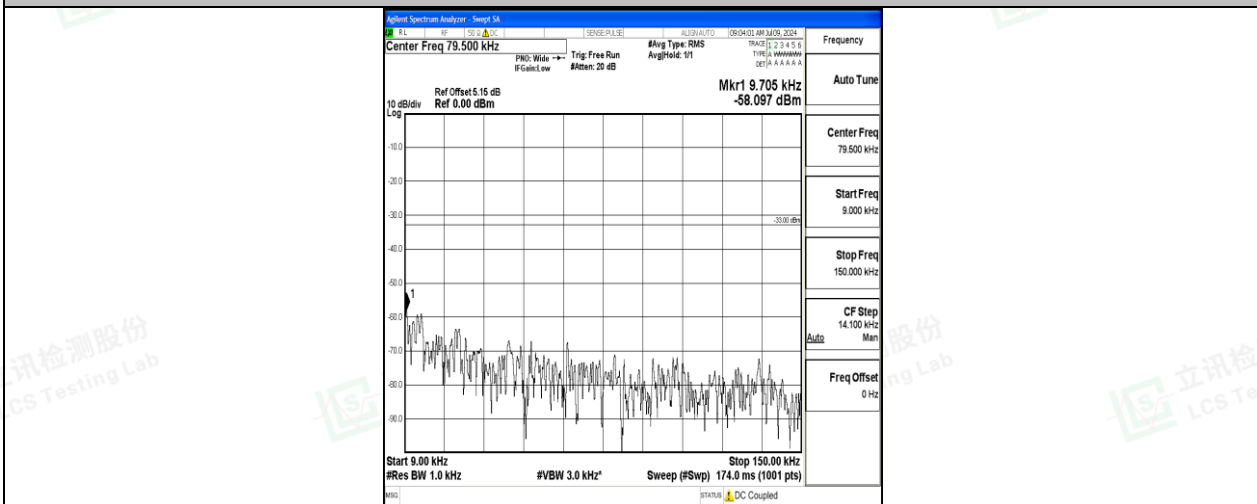

Band26_5MHz_16QAM_27015_1RB#0_0.009~0.15_0.009~0.15