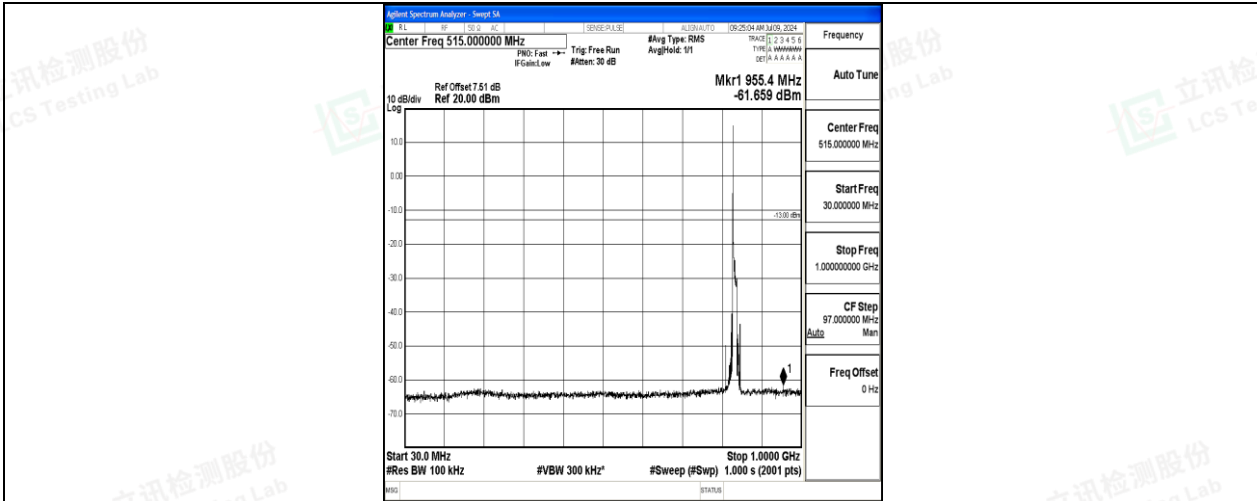

Band26_10MHz_QPSK_26915_1RB#0_30~1000_30~1000