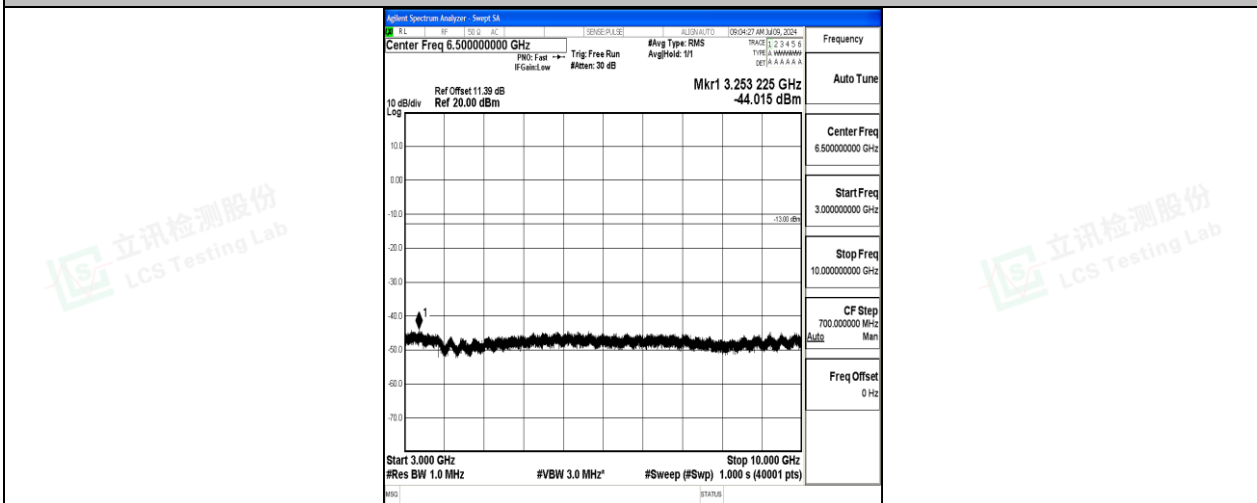

Band26_5MHz_16QAM_27015_1RB#0_3000~10000_3000~10000

Shenzhen LCS Compliance Testing Laboratory Ltd.

Add: 101, 201 Bldg A & 301 Bldg C, Juji Industrial Park Yabianxueziwei, Shajing Street, Baoan District, Shenzhen, 518000, China

Tel: +(86) 0755-82591330 | E-mail: webmaster@lcs-cert.com | Web: www.lcs-cert.com

Scan code to check authenticity