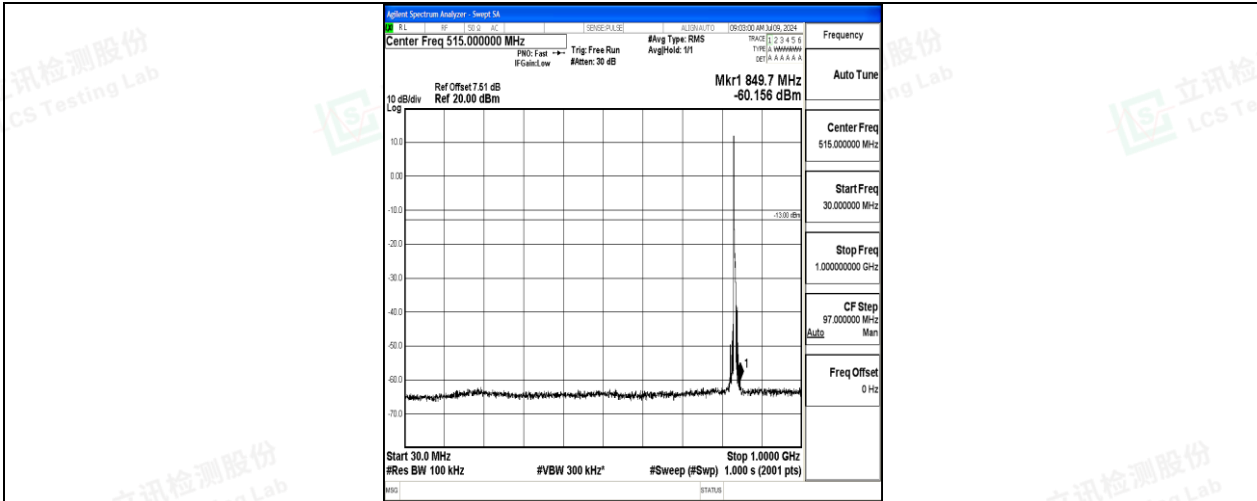

Band26_5MHz_16QAM_26915_1RB#0_30~1000_30~1000