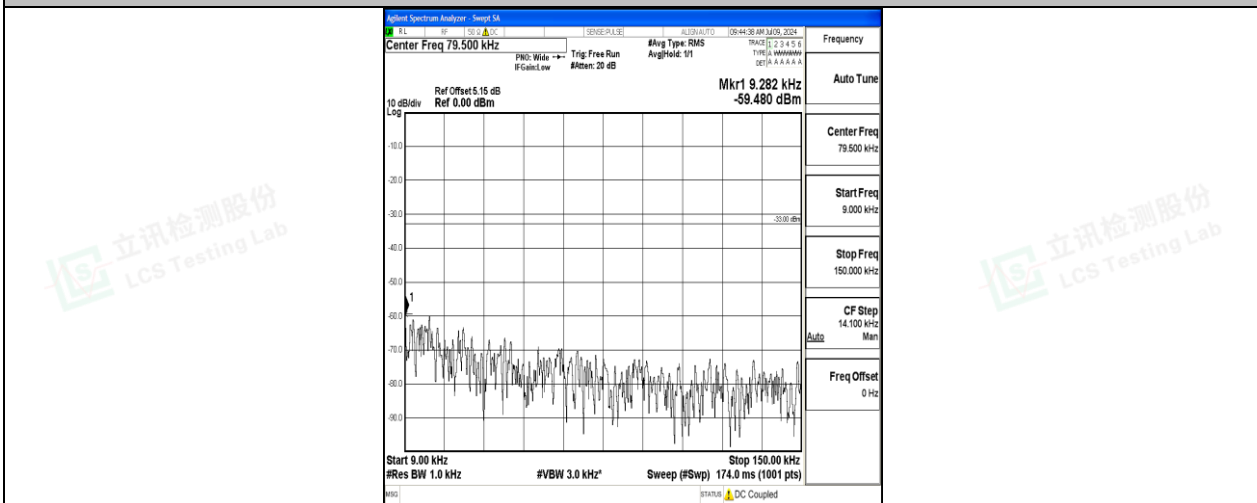

Band26_15MHz_16QAM_26865_1RB#0_0.009~0.15_0.009~0.15