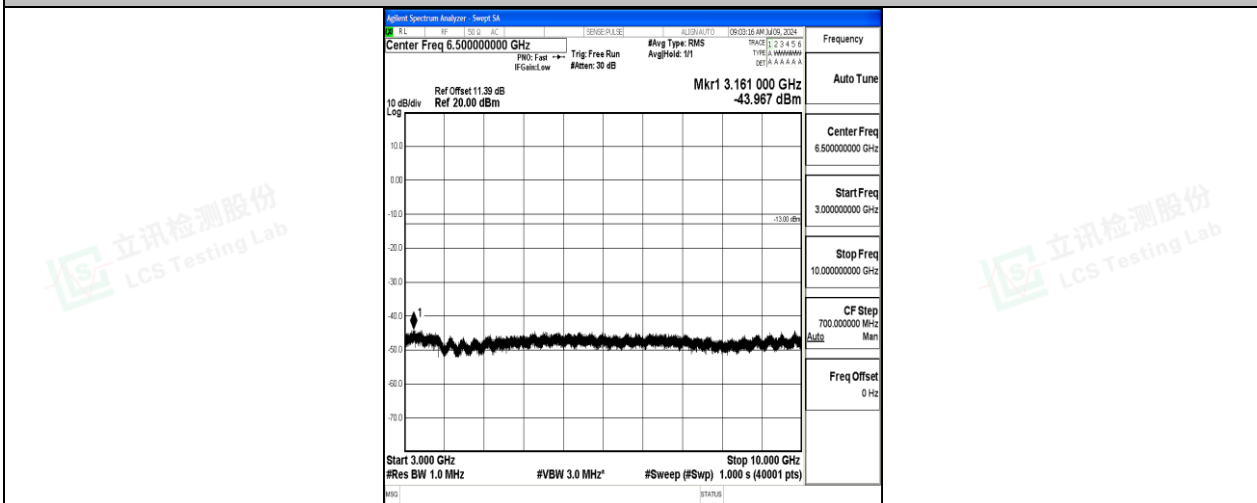

Band26\_5MHz\_16QAM\_26915\_1RB#0\_0.15~30\_0.15~30

Band26\_5MHz\_16QAM\_26915\_1RB#0\_30~1000\_30~1000

Band26\_5MHz\_16QAM\_26915\_1RB#0\_1000~3000\_1000~3000

Band26\_5MHz\_16QAM\_26915\_1RB#0\_3000~10000\_3000~10000