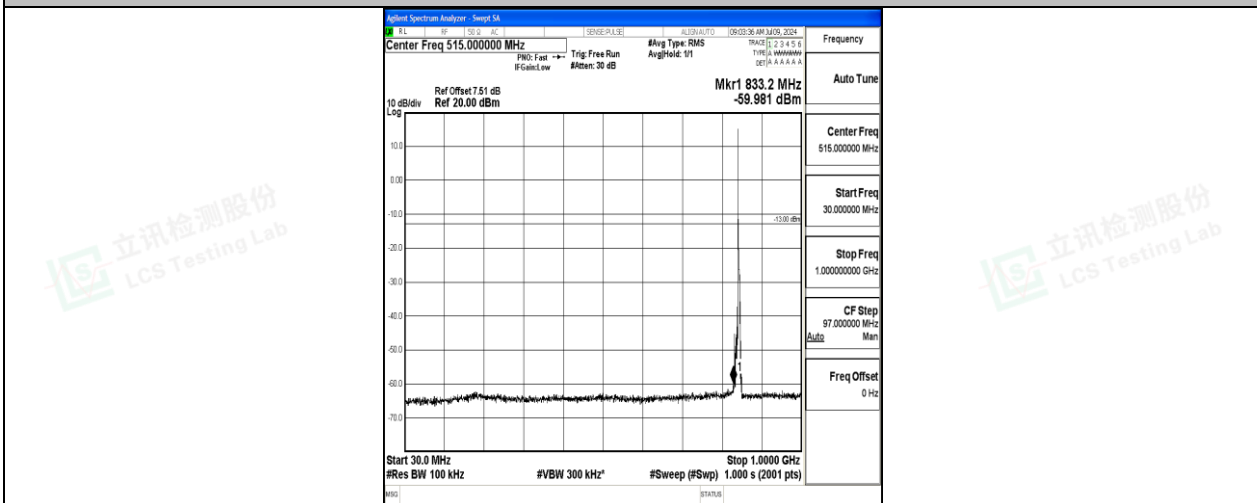

Band26_5MHz_QPSK_27015_1RB#0_30~1000_30~1000