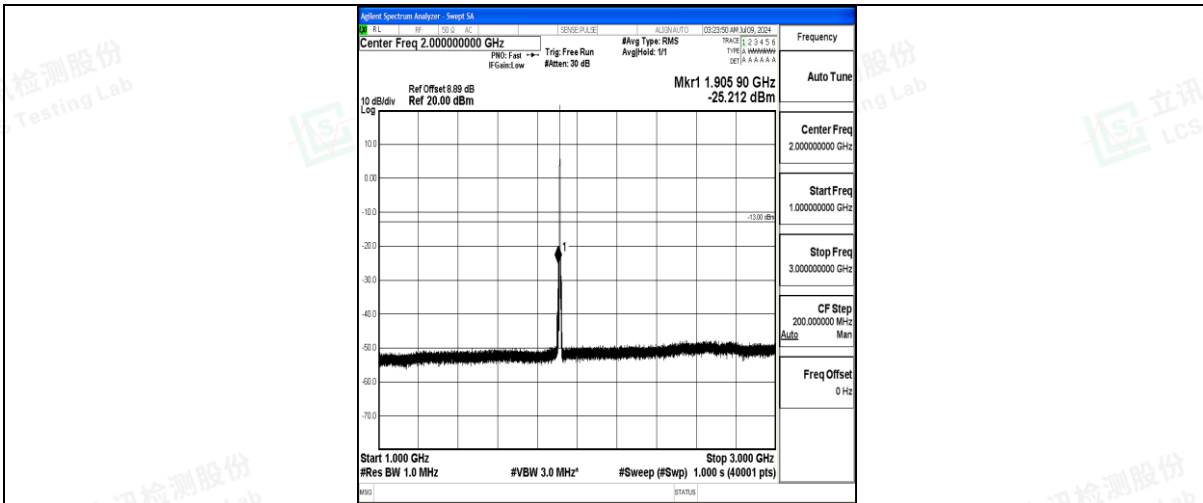

Band25\_3MHz\_16QAM\_26365\_1RB#0\_3000~20000\_3000~20000

Band25\_3MHz\_QPSK\_26675\_1RB#0\_0.009~0.15\_0.009~0.15

Band25\_3MHz\_QPSK\_26675\_1RB#0\_0.15~30\_0.15~30

Band25\_3MHz\_QPSK\_26675\_1RB#0\_30~1000\_30~1000