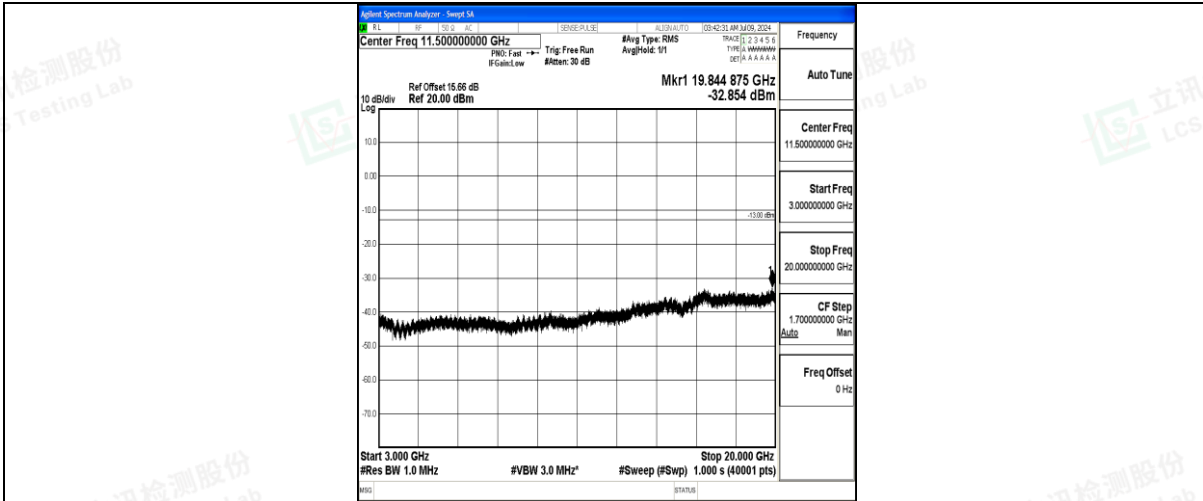

Band25_5MHz_QPSK_26365_1RB#0_1000~3000_1000~3000

Band25_5MHz_QPSK_26365_1RB#0_3000~20000_3000~20000