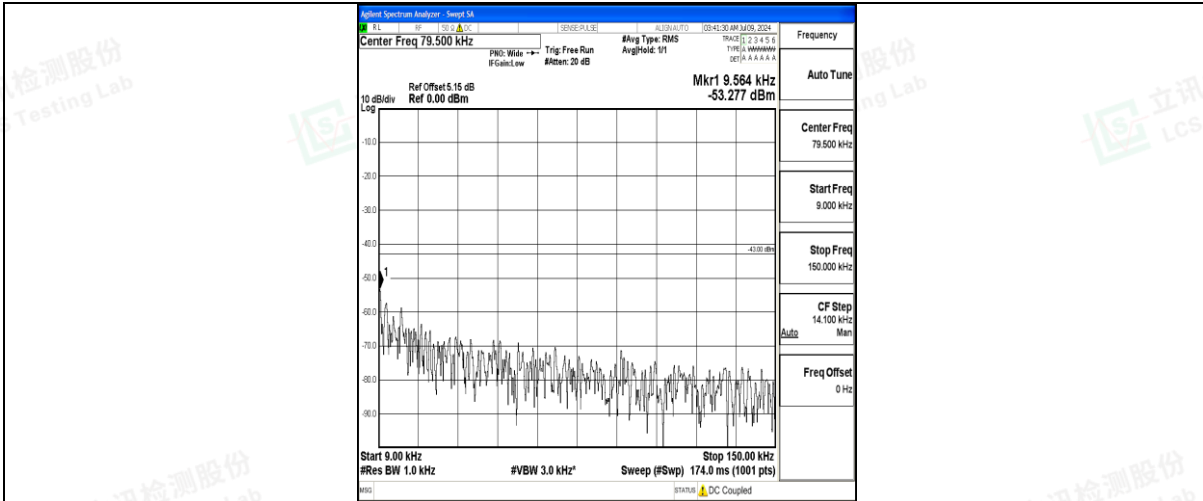

Band25\_5MHz\_QPSK\_26065\_1RB#0\_0.15~30\_0.15~30

Band25\_5MHz\_QPSK\_26065\_1RB#0\_30~1000\_30~1000

Band25\_5MHz\_QPSK\_26065\_1RB#0\_1000~3000\_1000~3000

Band25\_5MHz\_QPSK\_26065\_1RB#0\_3000~20000\_3000~20000