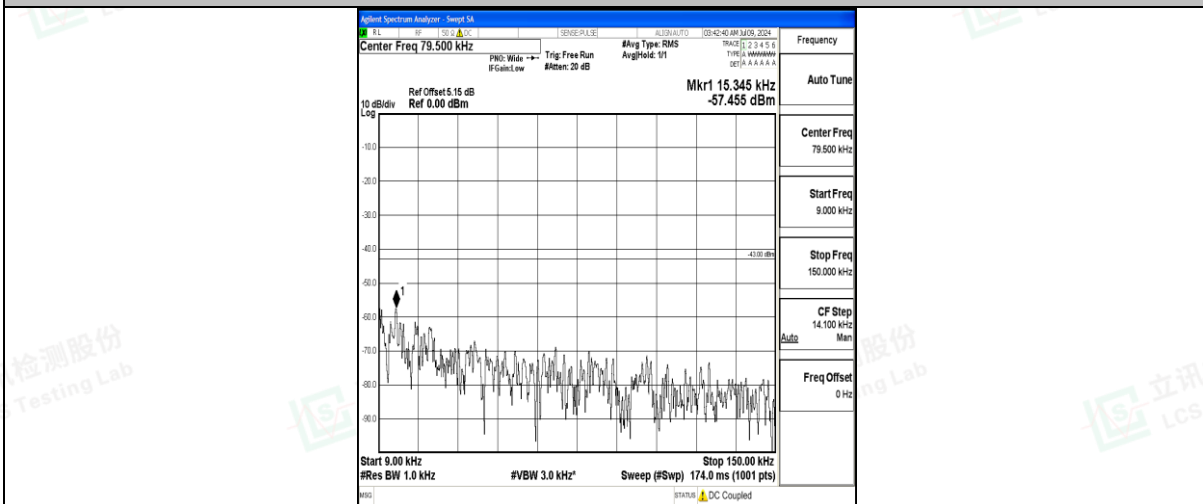

Band25_5MHz_QPSK_26365_1RB#0_3000~20000_3000~20000

Band25_5MHz_16QAM_26365_1RB#0_0.009~0.15_0.009~0.15