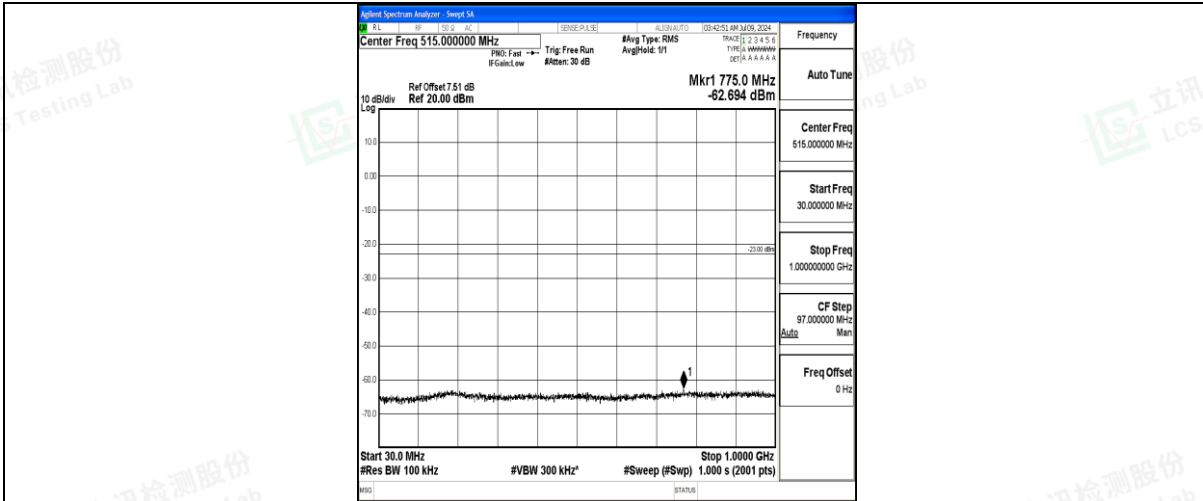

Band25\_5MHz\_QPSK\_26365\_1RB#0\_1000~3000\_1000~3000

Band25\_5MHz\_QPSK\_26365\_1RB#0\_3000~20000\_3000~20000

Band25\_5MHz\_16QAM\_26365\_1RB#0\_0.009~0.15\_0.009~0.15

Band25\_5MHz\_16QAM\_26365\_1RB#0\_0.15~30\_0.15~30