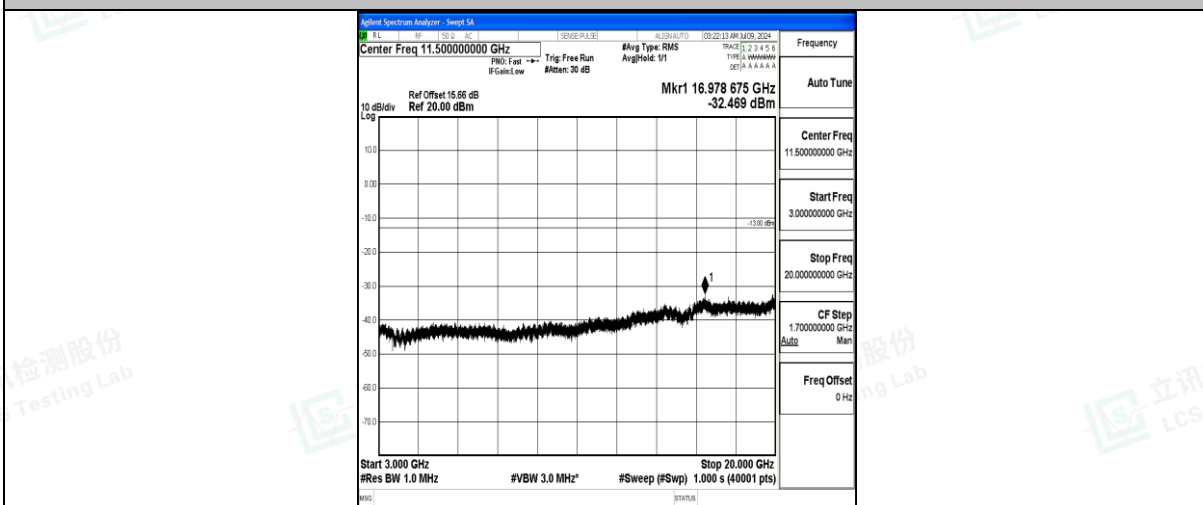

Band25_3MHz_16QAM_26055_1RB#0_1000~3000_1000~3000

Band25_3MHz_16QAM_26055_1RB#0_3000~20000_3000~20000