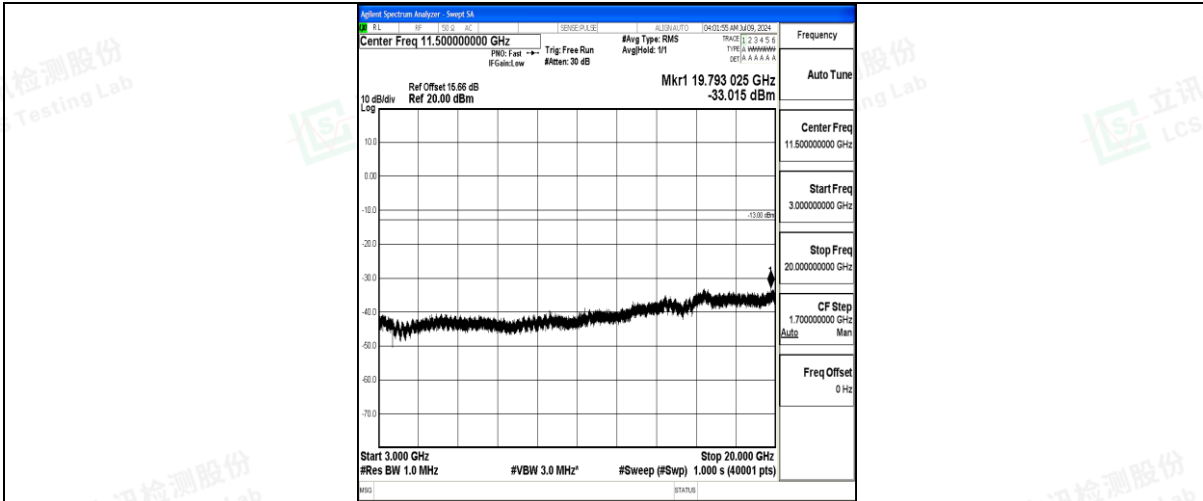

Band25\_10MHz\_QPSK\_26365\_1RB#0\_0.15~30\_0.15~30

Band25\_10MHz\_QPSK\_26365\_1RB#0\_30~1000\_30~1000

Band25\_10MHz\_QPSK\_26365\_1RB#0\_1000~3000\_1000~3000

Band25\_10MHz\_QPSK\_26365\_1RB#0\_3000~20000\_3000~20000