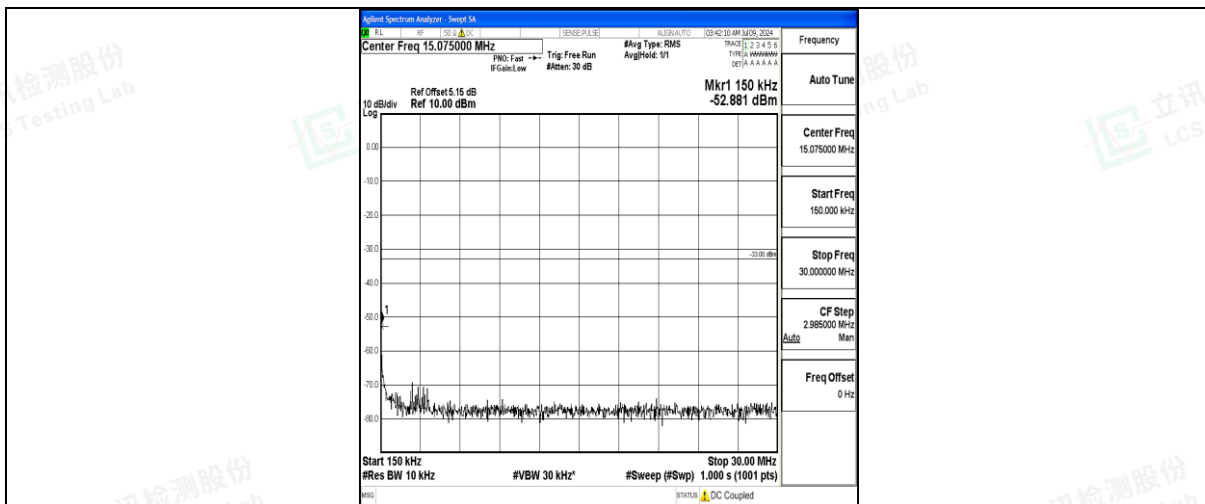

Band25_5MHz_QPSK_26365_1RB#0_0.009~0.15_0.009~0.15

Band25_5MHz_QPSK_26365_1RB#0_0.15~30_0.15~30