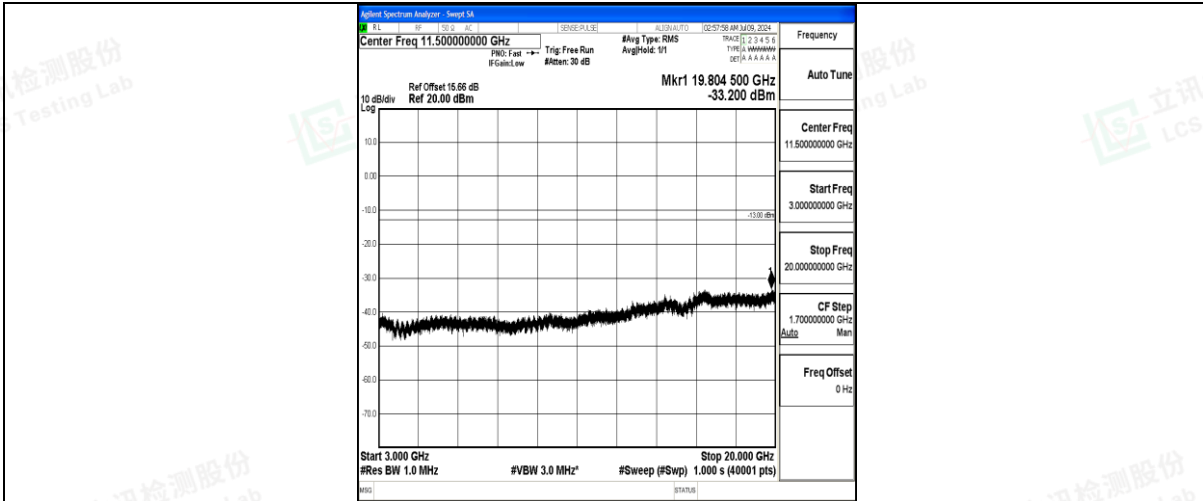

Band25\_1.4MHz\_16QAM\_26683\_1RB#0\_0.009~0.15\_0.009~0.15

Band25\_1.4MHz\_16QAM\_26683\_1RB#0\_0.15~30\_0.15~30

Band25\_1.4MHz\_16QAM\_26683\_1RB#0\_30~1000\_30~1000

Band25\_1.4MHz\_16QAM\_26683\_1RB#0\_1000~3000\_1000~3000