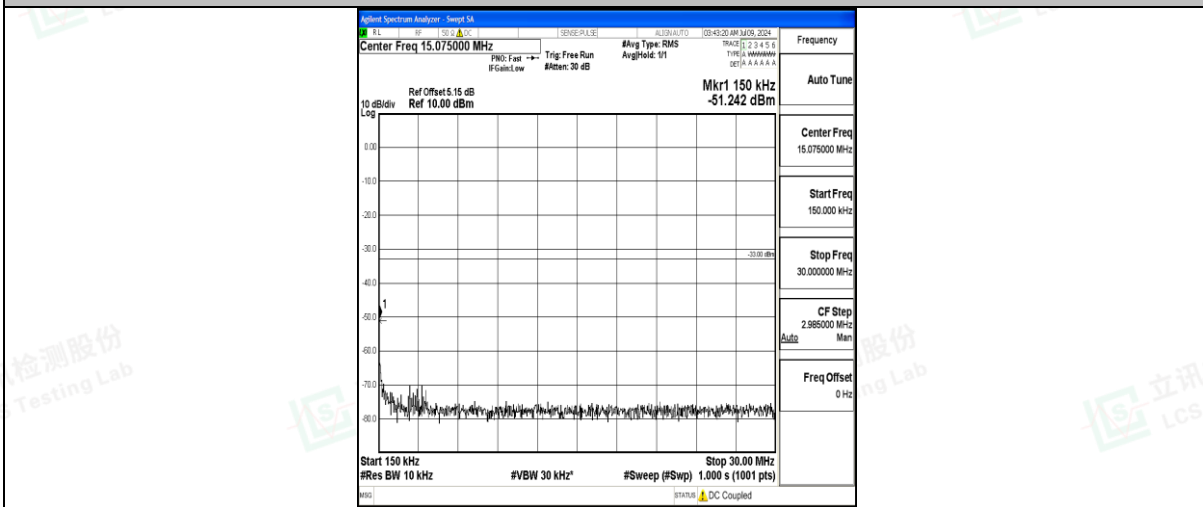

Band25\_5MHz\_16QAM\_26365\_1RB#0\_30~1000\_30~1000

Band25\_5MHz\_16QAM\_26365\_1RB#0\_1000~3000\_1000~3000

Band25\_5MHz\_16QAM\_26365\_1RB#0\_3000~20000\_3000~20000

Band25\_5MHz\_QPSK\_26665\_1RB#0\_0.009~0.15\_0.009~0.15