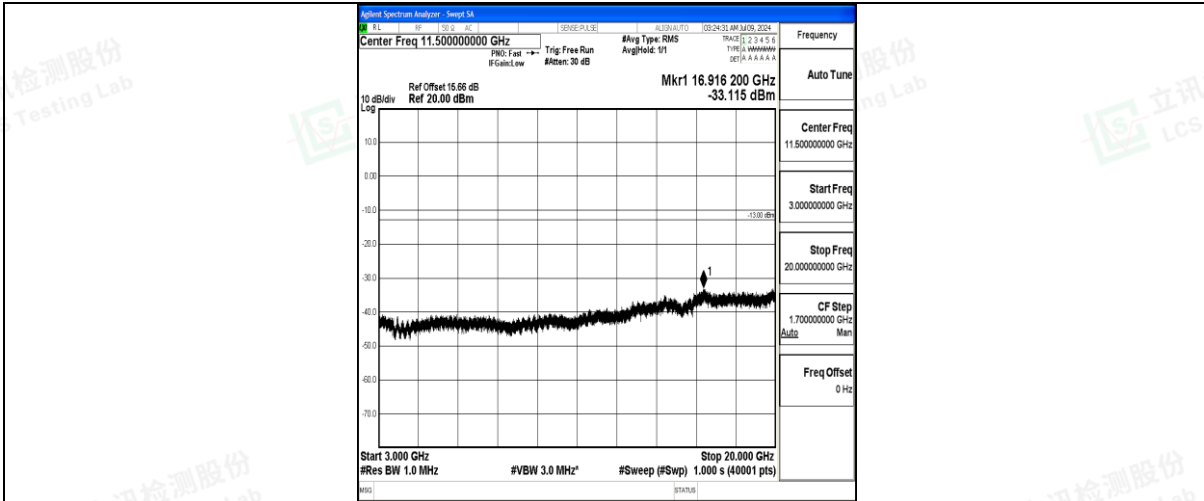

Band25_3MHz_16QAM_26675_1RB#0_1000~3000_1000~3000

Band25_3MHz_16QAM_26675_1RB#0_3000~20000_3000~20000