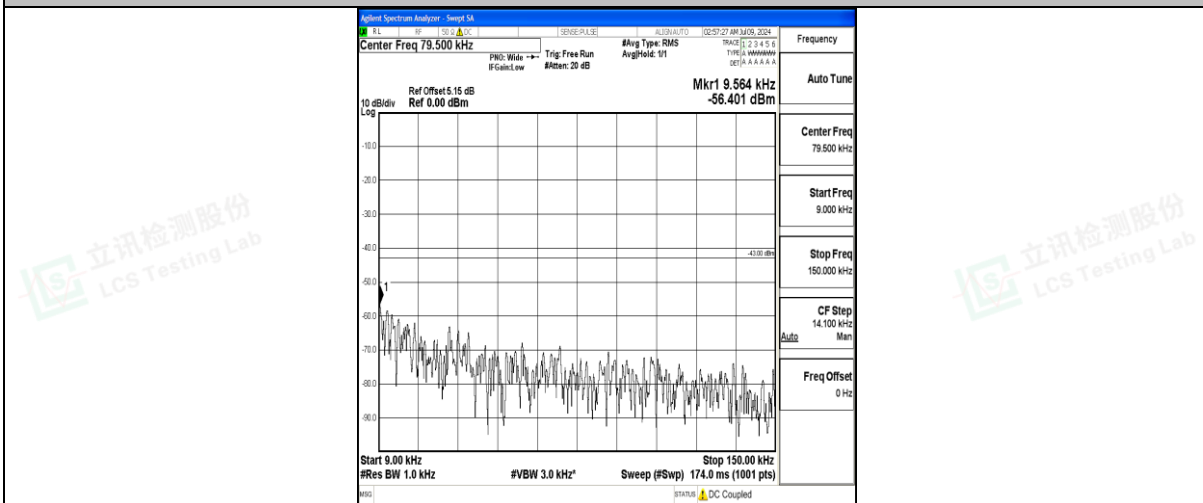

Band25\_1.4MHz\_QPSK\_26683\_1RB#0\_0.15~30\_0.15~30

Band25\_1.4MHz\_QPSK\_26683\_1RB#0\_30~1000\_30~1000

Band25\_1.4MHz\_QPSK\_26683\_1RB#0\_1000~3000\_1000~3000

Band25\_1.4MHz\_QPSK\_26683\_1RB#0\_3000~20000\_3000~20000