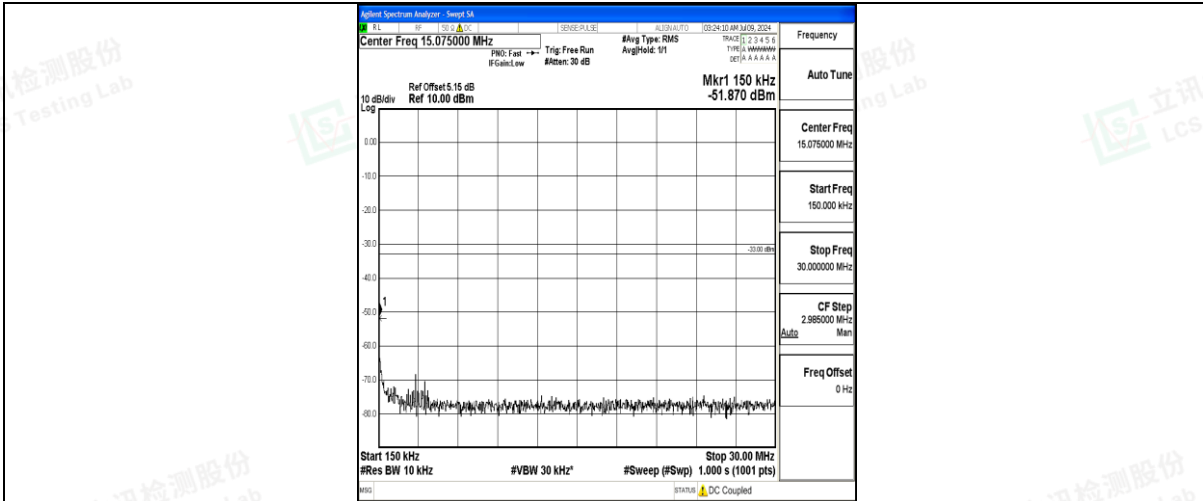

Band25\_3MHz\_QPSK\_26675\_1RB#0\_1000~3000\_1000~3000

Band25\_3MHz\_QPSK\_26675\_1RB#0\_3000~20000\_3000~20000

Band25\_3MHz\_16QAM\_26675\_1RB#0\_0.009~0.15\_0.009~0.15

Band25\_3MHz\_16QAM\_26675\_1RB#0\_0.15~30\_0.15~30