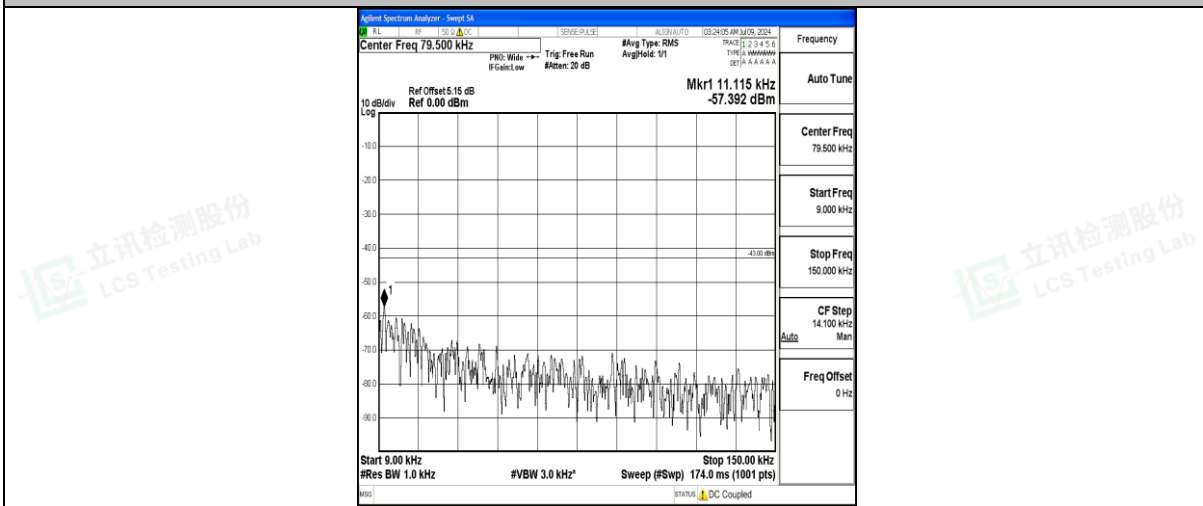

Band25_3MHz_QPSK_26675_1RB#0_3000~20000_3000~20000

Band25_3MHz_16QAM_26675_1RB#0_0.009~0.15_0.009~0.15