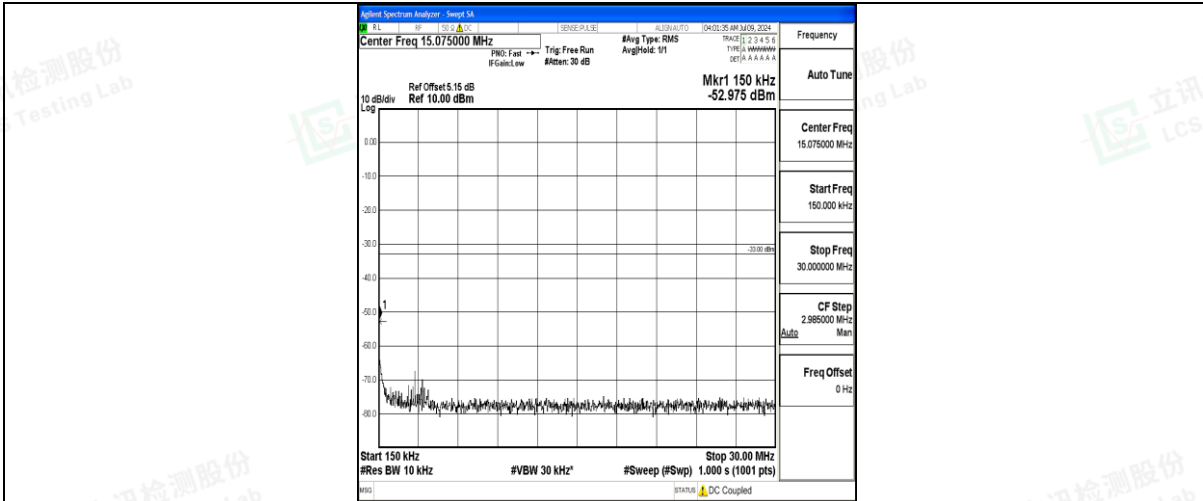

Band25\_10MHz\_16QAM\_26090\_1RB#0\_30~1000\_30~1000

Band25\_10MHz\_16QAM\_26090\_1RB#0\_1000~3000\_1000~3000

Band25\_10MHz\_16QAM\_26090\_1RB#0\_3000~20000\_3000~20000

Band25\_10MHz\_QPSK\_26365\_1RB#0\_0.009~0.15\_0.009~0.15