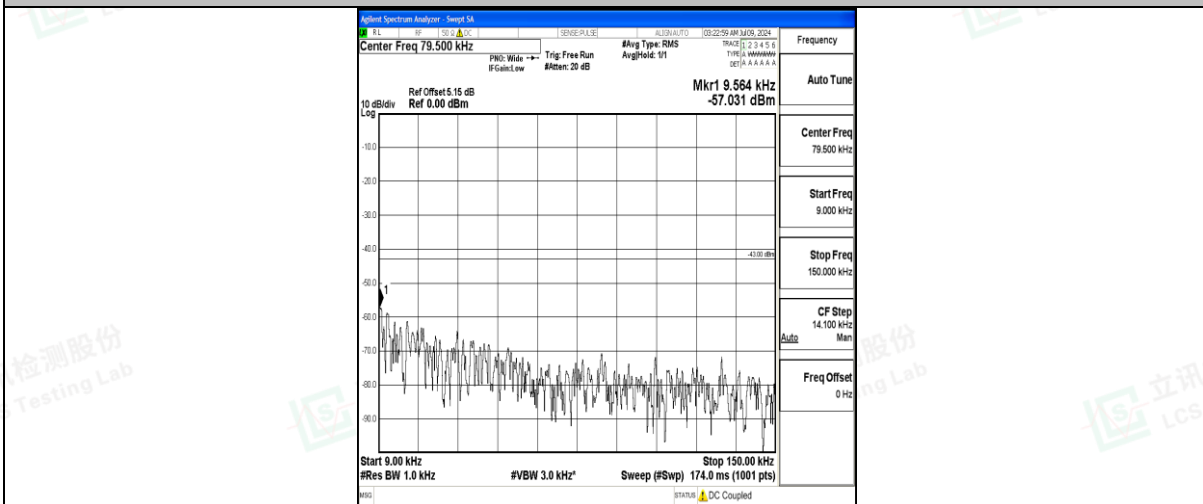

Band25\_3MHz\_QPSK\_26365\_1RB#0\_0.15~30\_0.15~30

Band25\_3MHz\_QPSK\_26365\_1RB#0\_30~1000\_30~1000

Band25\_3MHz\_QPSK\_26365\_1RB#0\_1000~3000\_1000~3000

Band25\_3MHz\_QPSK\_26365\_1RB#0\_3000~20000\_3000~20000