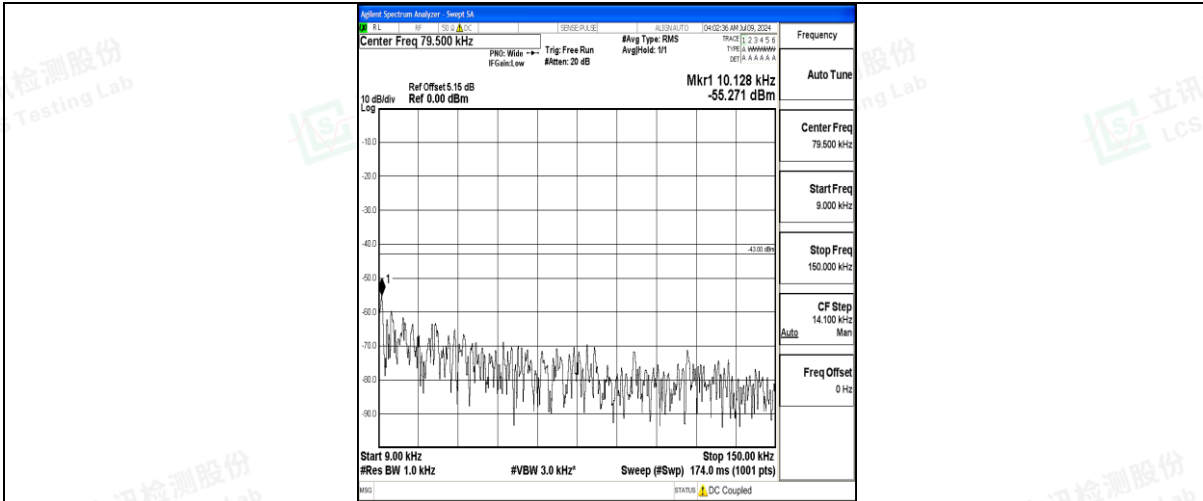

Band25_10MHz_16QAM_26365_1RB#0_3000~20000_3000~20000

Band25_10MHz_QPSK_26640_1RB#0_0.009~0.15_0.009~0.15