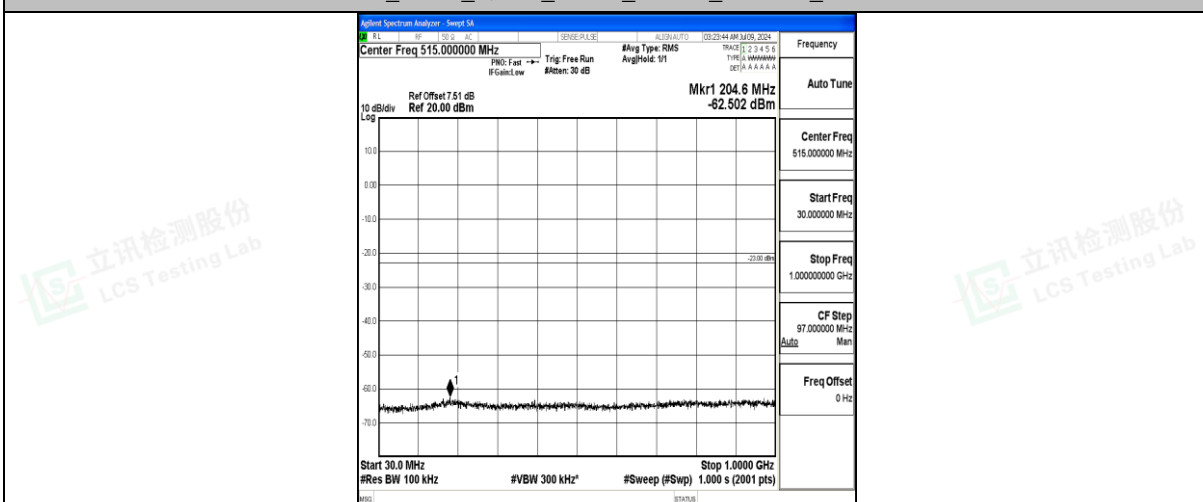

Band25\_3MHz\_16QAM\_26365\_1RB#0\_3000~20000\_3000~20000

Band25\_3MHz\_QPSK\_26675\_1RB#0\_0.009~0.15\_0.009~0.15

Band25\_3MHz\_QPSK\_26675\_1RB#0\_0.15~30\_0.15~30

Band25\_3MHz\_QPSK\_26675\_1RB#0\_30~1000\_30~1000