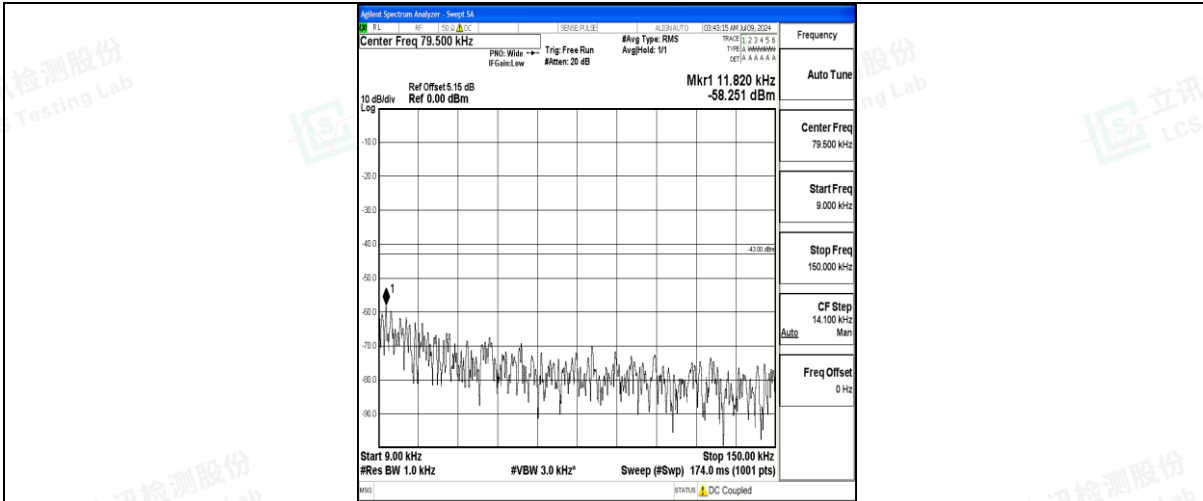

Band25\_5MHz\_16QAM\_26365\_1RB#0\_30~1000\_30~1000

Band25\_5MHz\_16QAM\_26365\_1RB#0\_1000~3000\_1000~3000

Band25\_5MHz\_16QAM\_26365\_1RB#0\_3000~20000\_3000~20000

Band25\_5MHz\_QPSK\_26665\_1RB#0\_0.009~0.15\_0.009~0.15