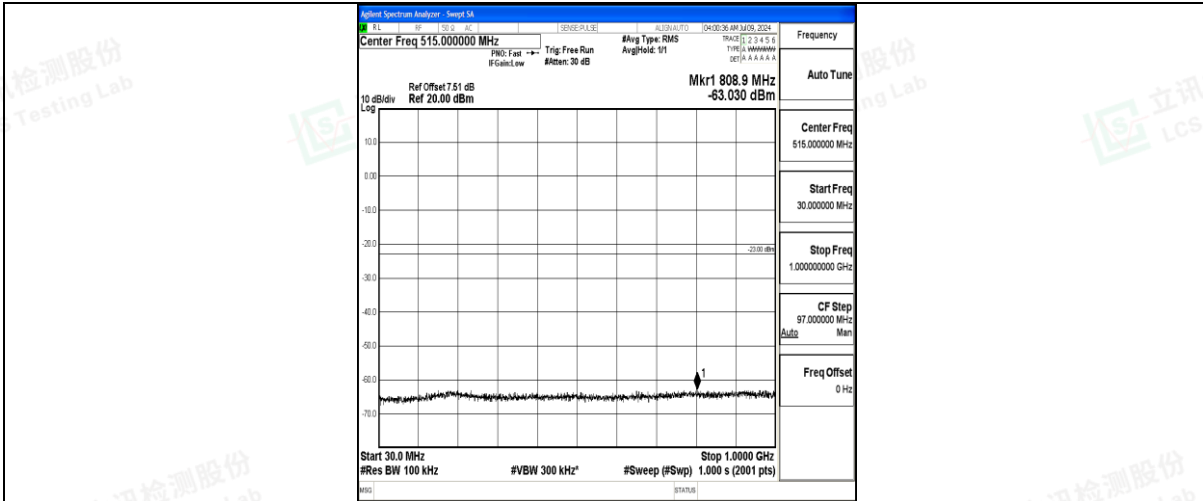

Band25\_5MHz\_16QAM\_26665\_1RB#0\_3000~20000\_3000~20000

Band25\_10MHz\_QPSK\_26090\_1RB#0\_0.009~0.15\_0.009~0.15

Band25\_10MHz\_QPSK\_26090\_1RB#0\_0.15~30\_0.15~30

Band25\_10MHz\_QPSK\_26090\_1RB#0\_30~1000\_30~1000