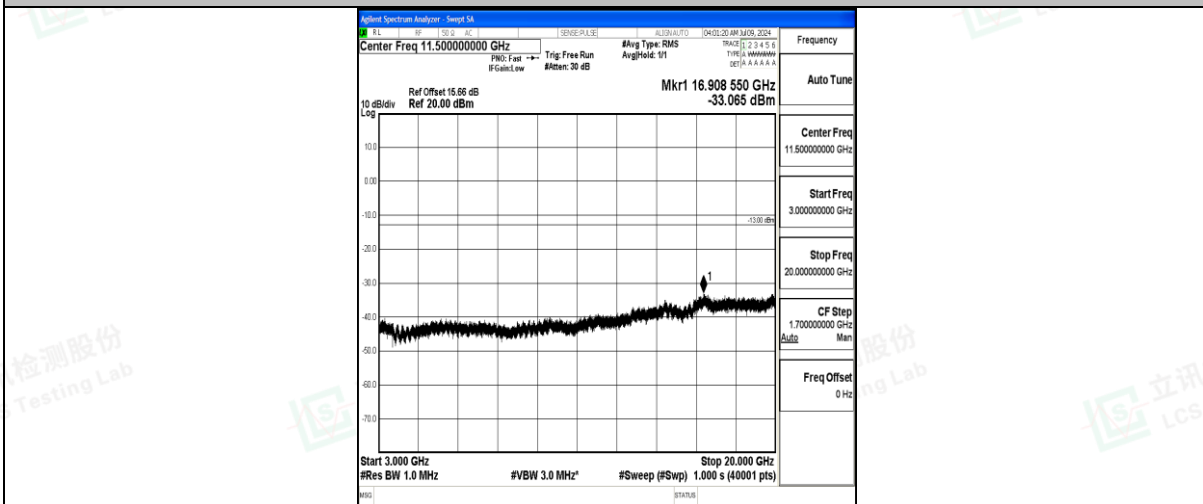

Band25_10MHz_16QAM_26090_1RB#0_1000~3000_1000~3000

Band25_10MHz_16QAM_26090_1RB#0_3000~20000_3000~20000