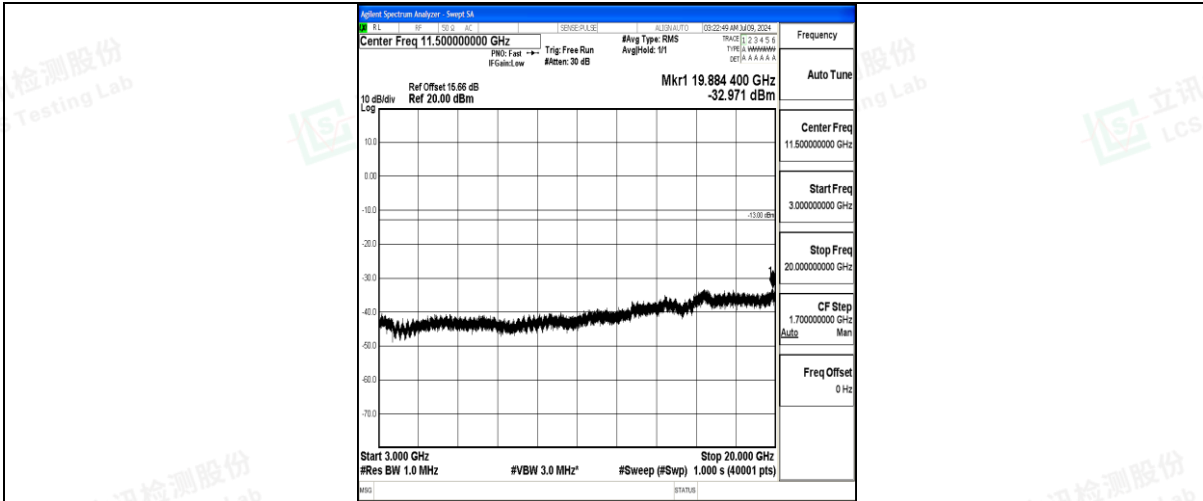

Band25\_3MHz\_QPSK\_26365\_1RB#0\_0.15~30\_0.15~30

Band25\_3MHz\_QPSK\_26365\_1RB#0\_30~1000\_30~1000

Band25\_3MHz\_QPSK\_26365\_1RB#0\_1000~3000\_1000~3000

Band25\_3MHz\_QPSK\_26365\_1RB#0\_3000~20000\_3000~20000