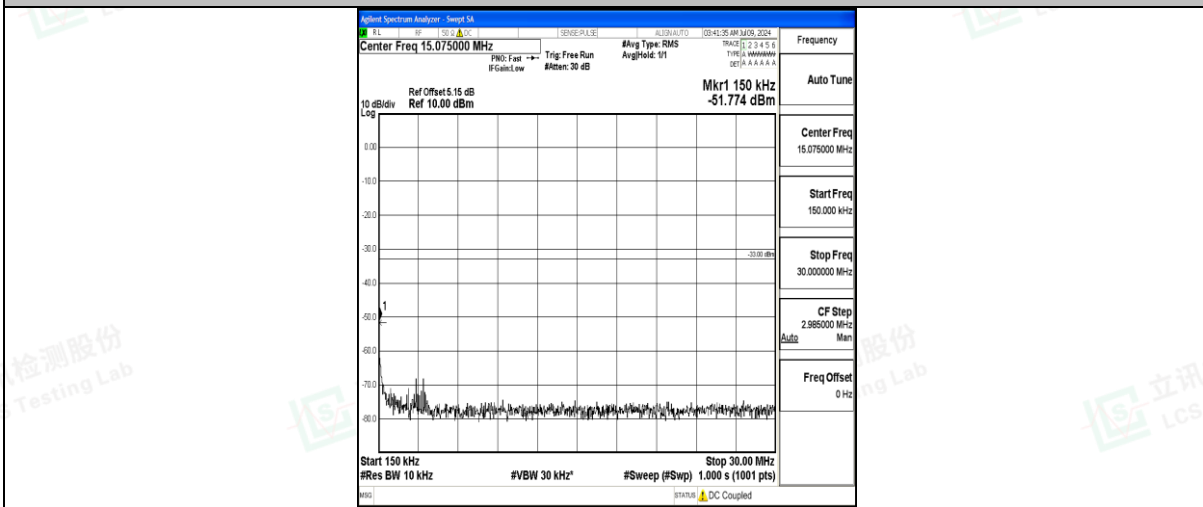

Band25_5MHz_16QAM_26065_1RB#0_0.009~0.15_0.009~0.15

Band25_5MHz_16QAM_26065_1RB#0_0.15~30_0.15~30