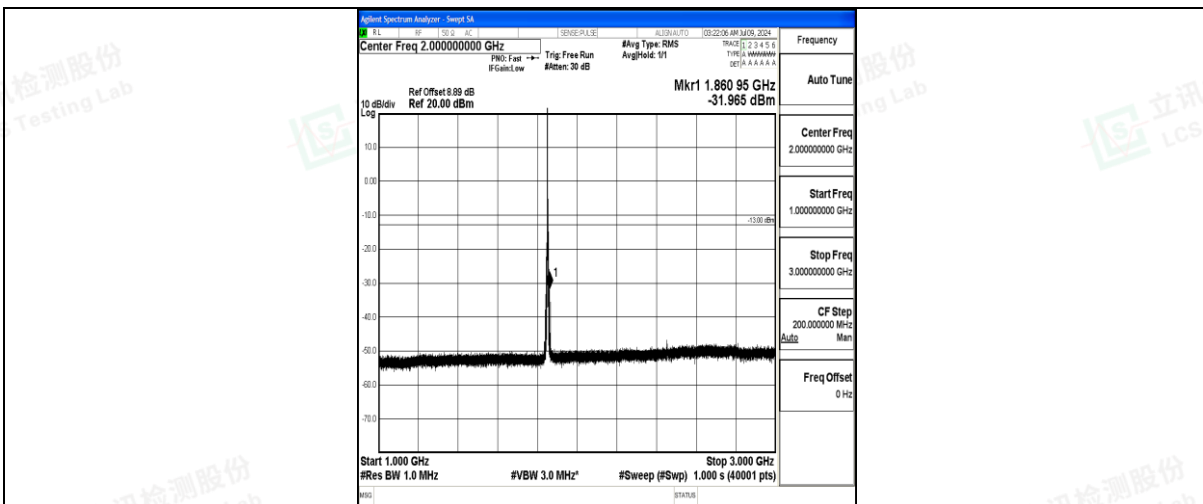

Band25_3MHz_16QAM_26055_1RB#0_30~1000_30~1000

Band25_3MHz_16QAM_26055_1RB#0_1000~3000_1000~3000