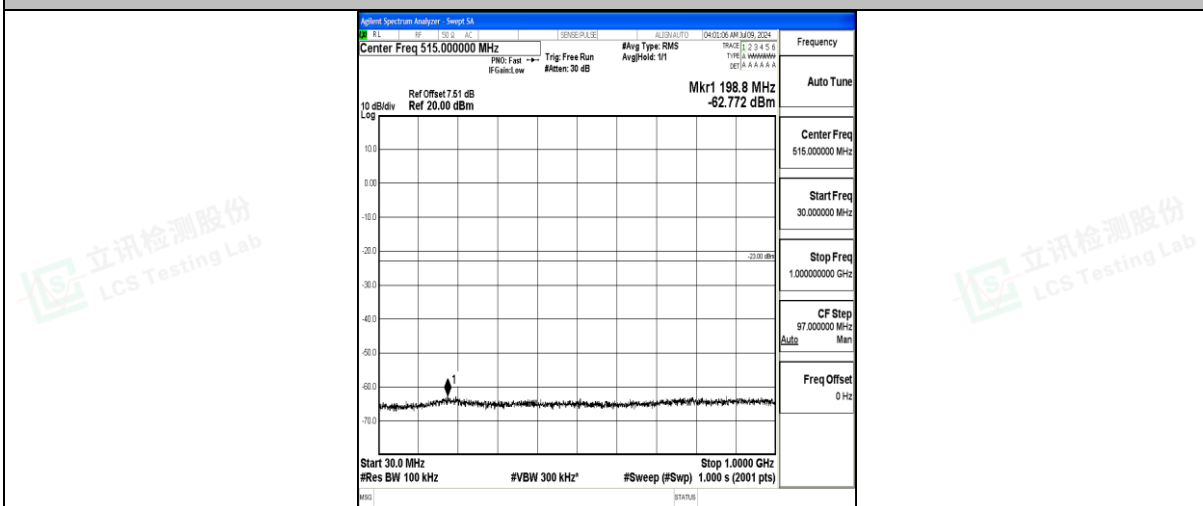

Band25\_10MHz\_QPSK\_26090\_1RB#0\_1000~3000\_1000~3000

Band25\_10MHz\_QPSK\_26090\_1RB#0\_3000~20000\_3000~20000

Band25\_10MHz\_16QAM\_26090\_1RB#0\_0.009~0.15\_0.009~0.15

Band25\_10MHz\_16QAM\_26090\_1RB#0\_0.15~30\_0.15~30