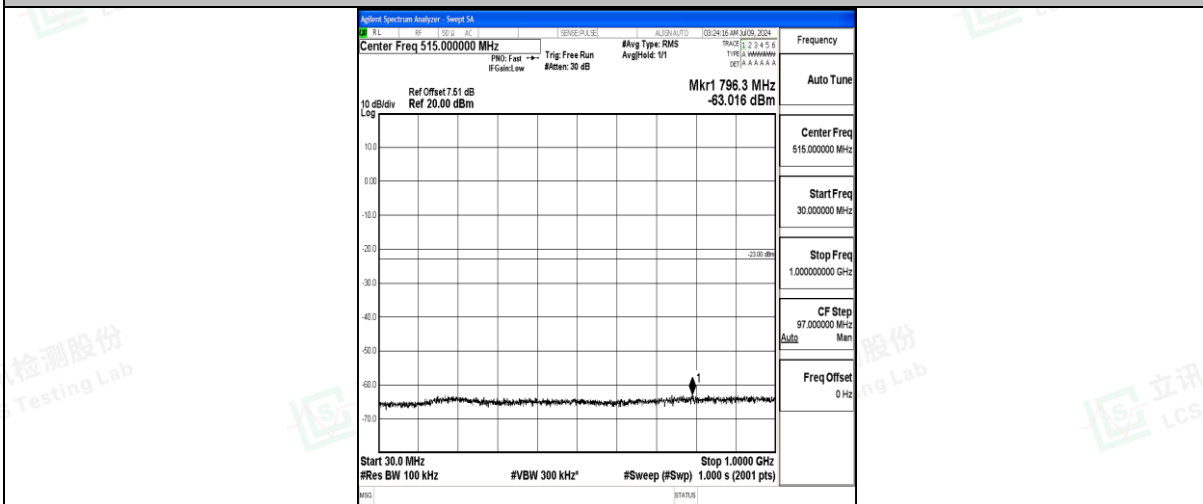

Band25\_3MHz\_QPSK\_26675\_1RB#0\_1000~3000\_1000~3000

Band25\_3MHz\_QPSK\_26675\_1RB#0\_3000~20000\_3000~20000

Band25\_3MHz\_16QAM\_26675\_1RB#0\_0.009~0.15\_0.009~0.15

Band25\_3MHz\_16QAM\_26675\_1RB#0\_0.15~30\_0.15~30