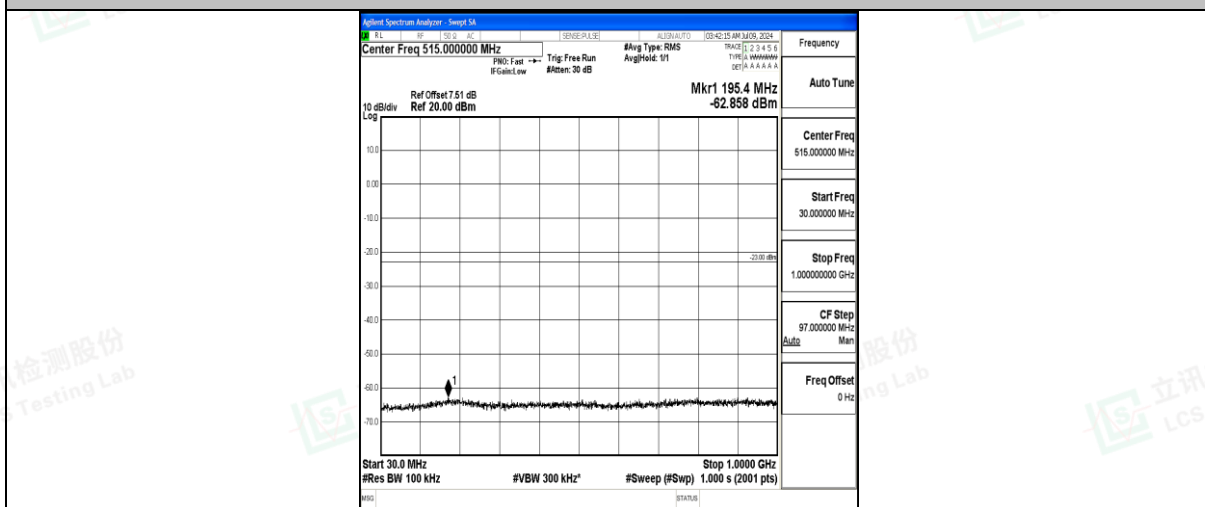

Band25\_5MHz\_16QAM\_26065\_1RB#0\_3000~20000\_3000~20000

Band25\_5MHz\_QPSK\_26365\_1RB#0\_0.009~0.15\_0.009~0.15

Band25\_5MHz\_QPSK\_26365\_1RB#0\_0.15~30\_0.15~30

Band25\_5MHz\_QPSK\_26365\_1RB#0\_30~1000\_30~1000