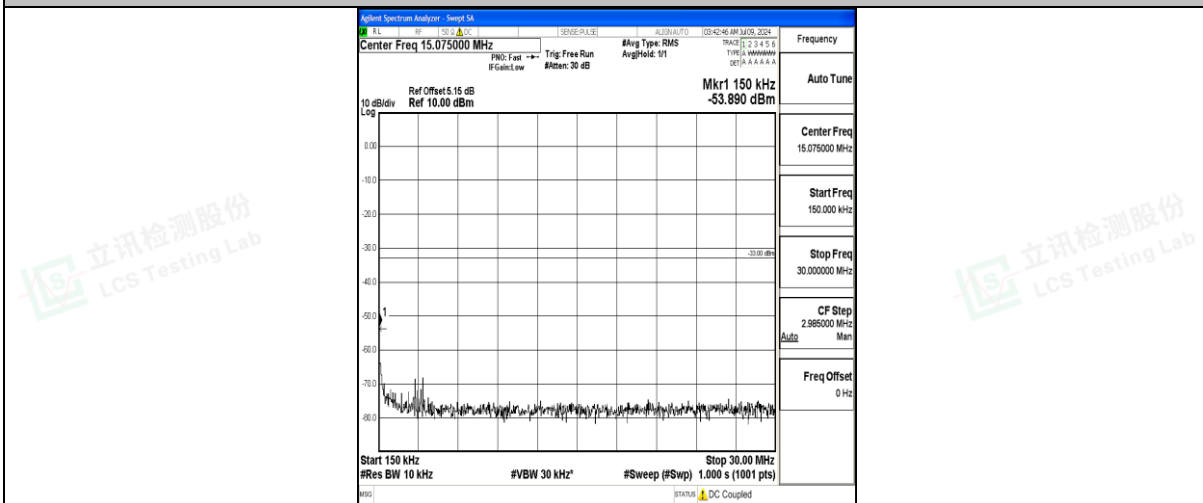

Band25\_5MHz\_QPSK\_26365\_1RB#0\_1000~3000\_1000~3000

Band25\_5MHz\_QPSK\_26365\_1RB#0\_3000~20000\_3000~20000

Band25\_5MHz\_16QAM\_26365\_1RB#0\_0.009~0.15\_0.009~0.15

Band25\_5MHz\_16QAM\_26365\_1RB#0\_0.15~30\_0.15~30