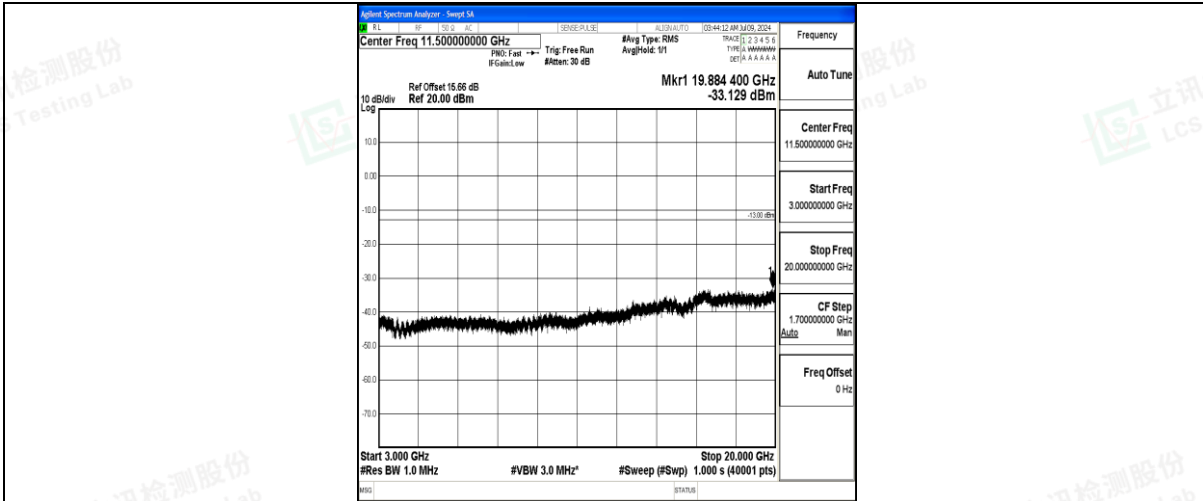

Band25\_5MHz\_16QAM\_26665\_1RB#0\_0.009~0.15\_0.009~0.15

Band25\_5MHz\_16QAM\_26665\_1RB#0\_0.15~30\_0.15~30

Band25\_5MHz\_16QAM\_26665\_1RB#0\_30~1000\_30~1000

Band25\_5MHz\_16QAM\_26665\_1RB#0\_1000~3000\_1000~3000