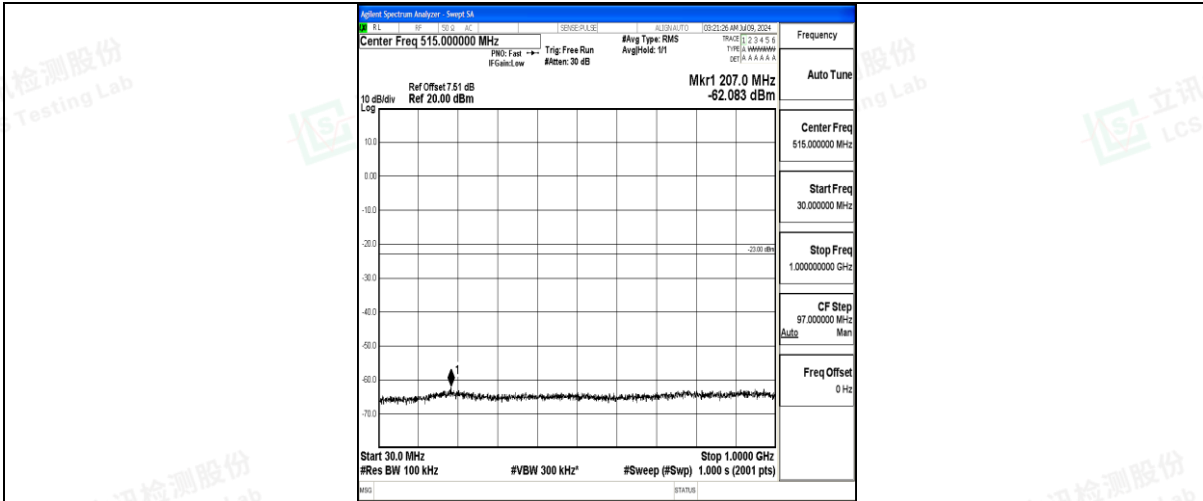

Band25\_1.4MHz\_16QAM\_26683\_1RB#0\_3000~20000\_3000~20000

Band25\_3MHz\_QPSK\_26055\_1RB#0\_0.009~0.15\_0.009~0.15

Band25\_3MHz\_QPSK\_26055\_1RB#0\_0.15~30\_0.15~30

Band25\_3MHz\_QPSK\_26055\_1RB#0\_30~1000\_30~1000