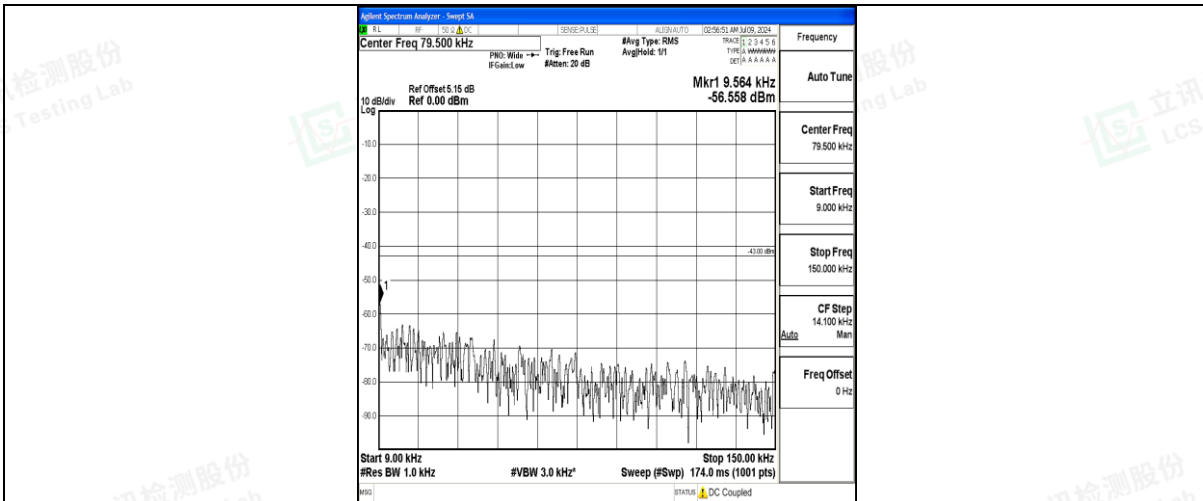

Band25\_1.4MHz\_16QAM\_26365\_1RB#0\_30~1000\_30~1000

Band25\_1.4MHz\_16QAM\_26365\_1RB#0\_1000~3000\_1000~3000

Band25\_1.4MHz\_16QAM\_26365\_1RB#0\_3000~20000\_3000~20000

Band25\_1.4MHz\_QPSK\_26683\_1RB#0\_0.009~0.15\_0.009~0.15