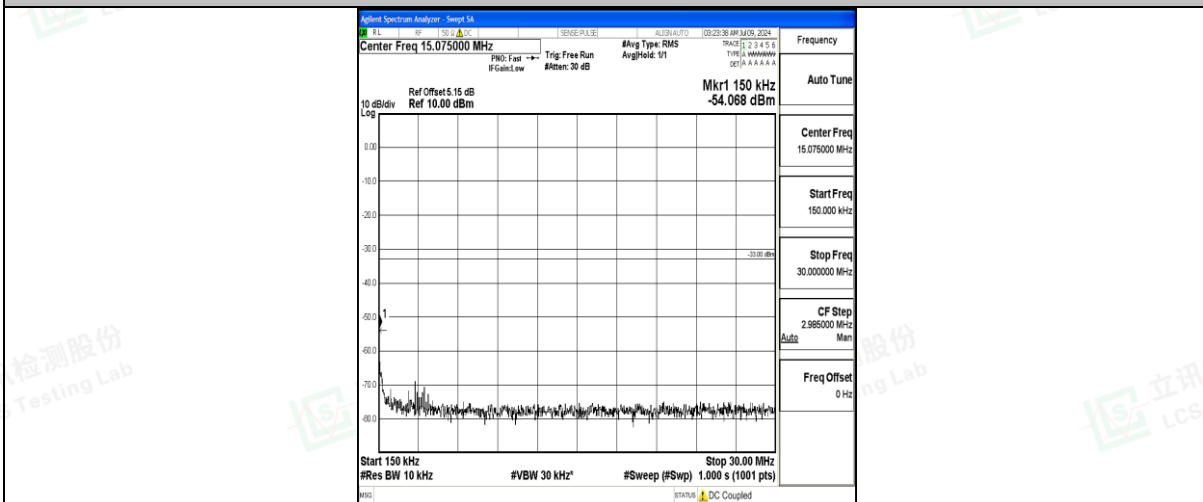

Band25_3MHz_QPSK_26675_1RB#0_0.009~0.15_0.009~0.15

Band25_3MHz_QPSK_26675_1RB#0_0.15~30_0.15~30