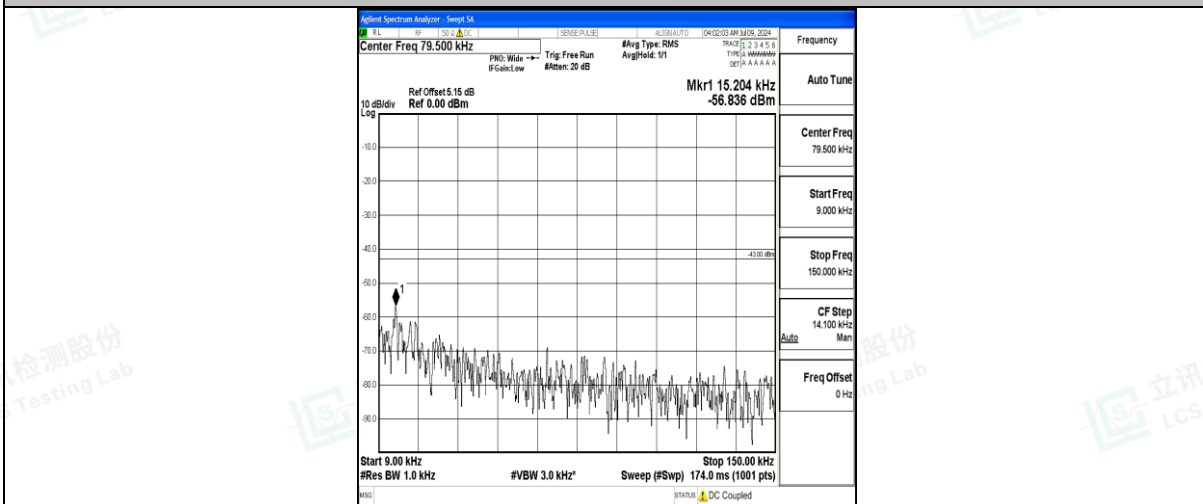

Band25\_10MHz\_QPSK\_26365\_1RB#0\_0.15~30\_0.15~30

Band25\_10MHz\_QPSK\_26365\_1RB#0\_30~1000\_30~1000

Band25\_10MHz\_QPSK\_26365\_1RB#0\_1000~3000\_1000~3000

Band25\_10MHz\_QPSK\_26365\_1RB#0\_3000~20000\_3000~20000