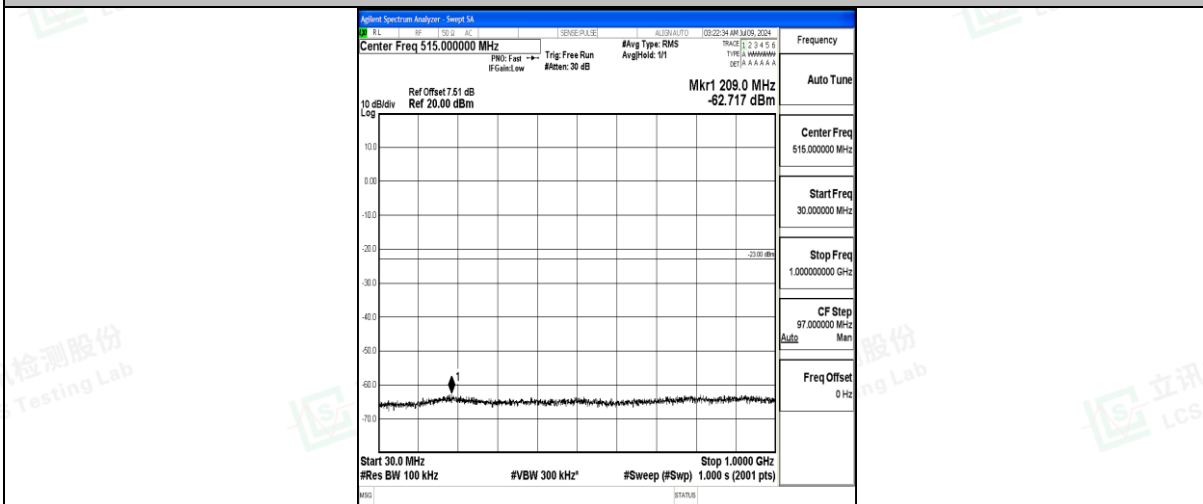

Band25_3MHz_QPSK_26365_1RB#0_0.15~30_0.15~30

Band25_3MHz_QPSK_26365_1RB#0_30~1000_30~1000