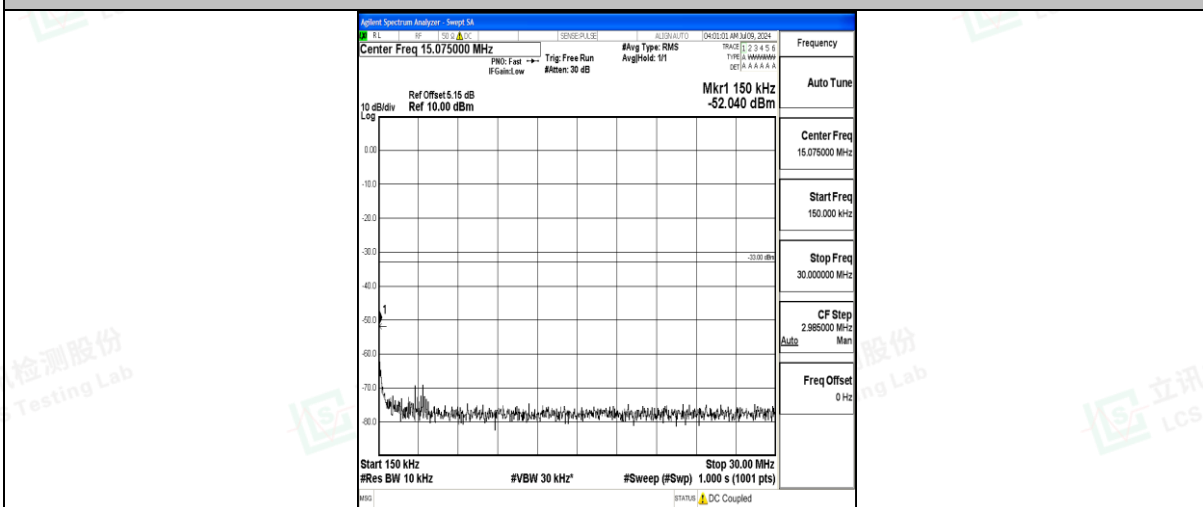

Band25\_10MHz\_QPSK\_26090\_1RB#0\_1000~3000\_1000~3000

Band25\_10MHz\_QPSK\_26090\_1RB#0\_3000~20000\_3000~20000

Band25\_10MHz\_16QAM\_26090\_1RB#0\_0.009~0.15\_0.009~0.15

Band25\_10MHz\_16QAM\_26090\_1RB#0\_0.15~30\_0.15~30