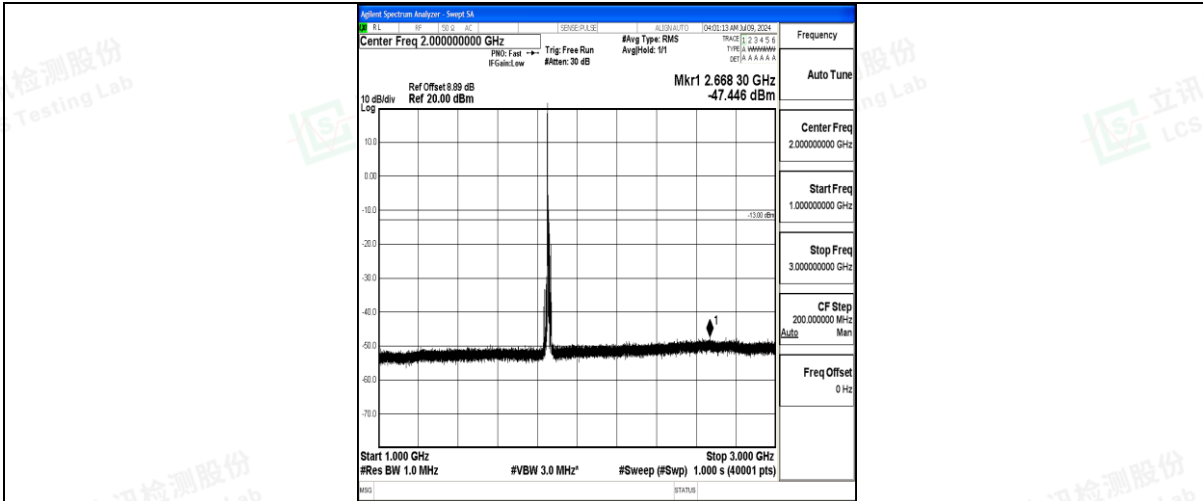

Band25_10MHz_16QAM_26090_1RB#0_30~1000_30~1000

Band25_10MHz_16QAM_26090_1RB#0_1000~3000_1000~3000