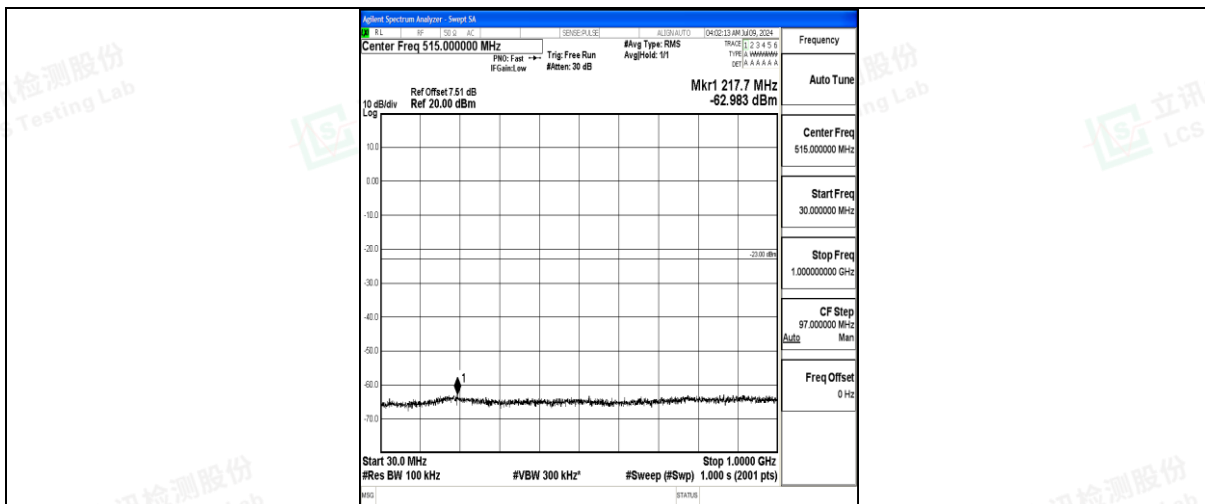

Band25_10MHz_16QAM_26365_1RB#0_0.15~30_0.15~30

Band25_10MHz_16QAM_26365_1RB#0_30~1000_30~1000