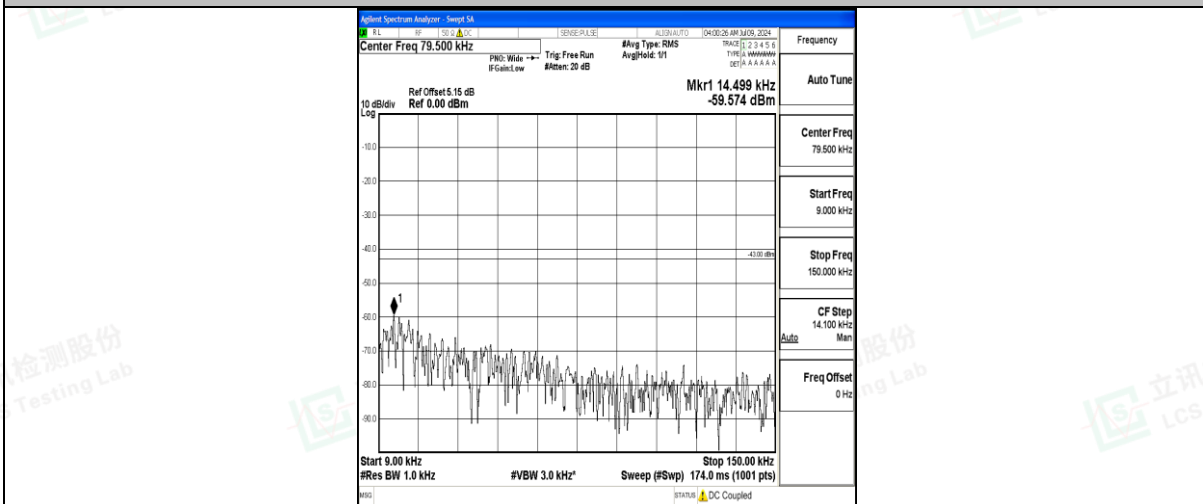

Band25_5MHz_16QAM_26665_1RB#0_3000~20000_3000~20000

Band25_10MHz_QPSK_26090_1RB#0_0.009~0.15_0.009~0.15