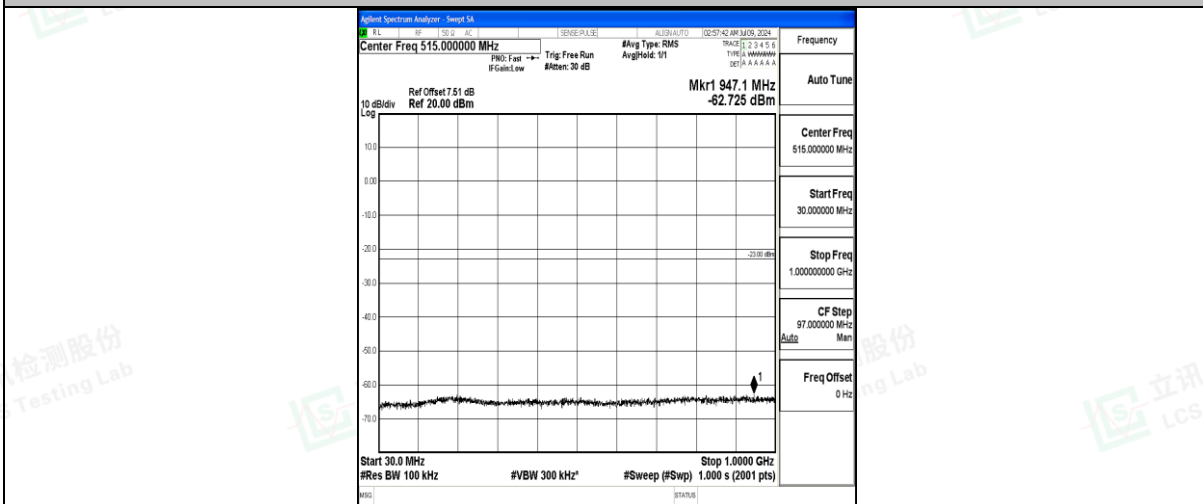

Band25_1.4MHz_16QAM_26683_1RB#0_0.15~30_0.15~30

Band25_1.4MHz_16QAM_26683_1RB#0_30~1000_30~1000