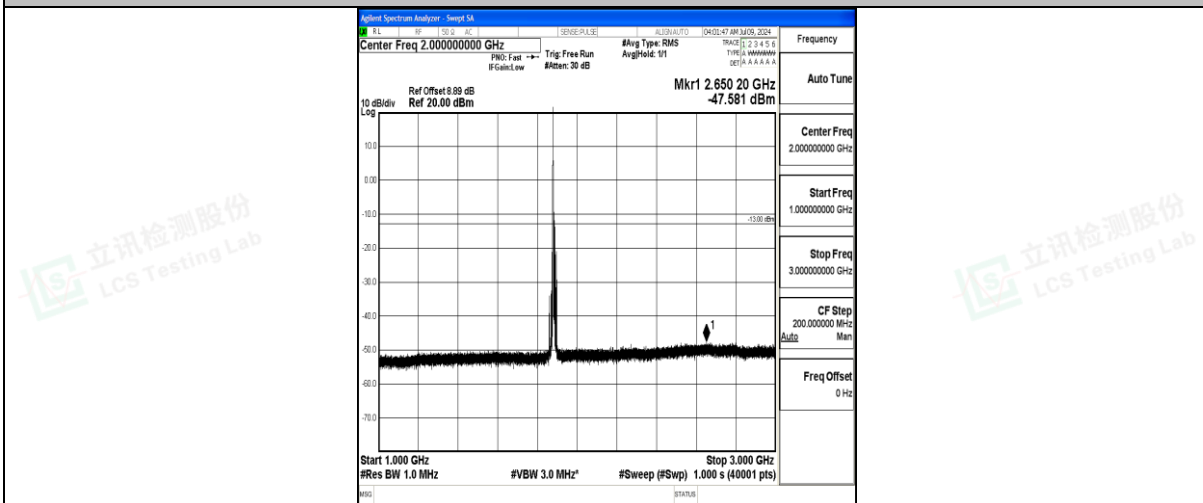

Band25_10MHz_QPSK_26365_1RB#0_30~1000_30~1000

Band25_10MHz_QPSK_26365_1RB#0_1000~3000_1000~3000