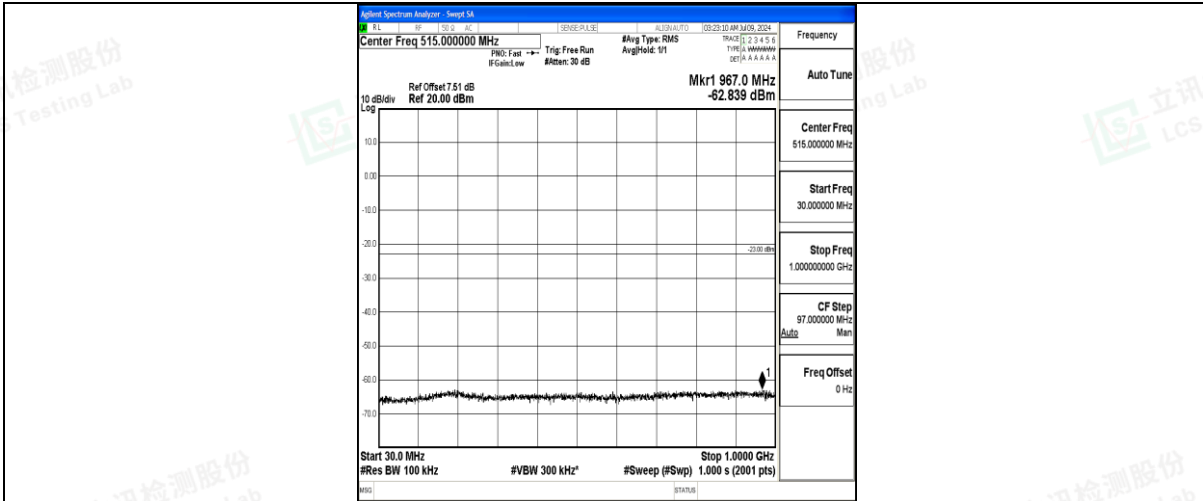

Band25_3MHz_16QAM_26365_1RB#0_0.15~30_0.15~30

Band25_3MHz_16QAM_26365_1RB#0_30~1000_30~1000