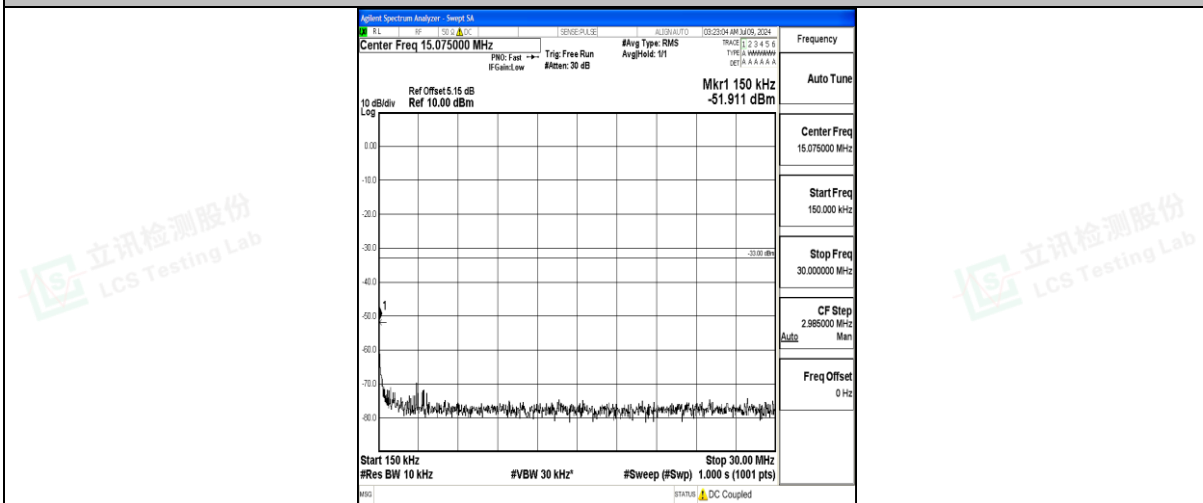

Band25_3MHz_16QAM_26365_1RB#0_0.009~0.15_0.009~0.15

Band25_3MHz_16QAM_26365_1RB#0_0.15~30_0.15~30