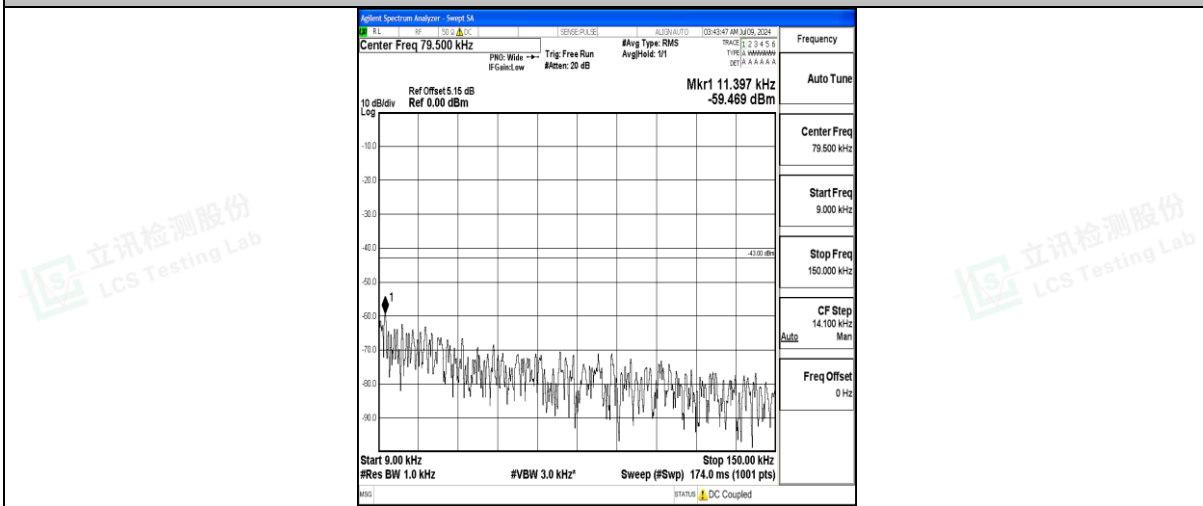

Band25\_5MHz\_QPSK\_26665\_1RB#0\_0.15~30\_0.15~30

Band25\_5MHz\_QPSK\_26665\_1RB#0\_30~1000\_30~1000

Band25\_5MHz\_QPSK\_26665\_1RB#0\_1000~3000\_1000~3000

Band25\_5MHz\_QPSK\_26665\_1RB#0\_3000~20000\_3000~20000