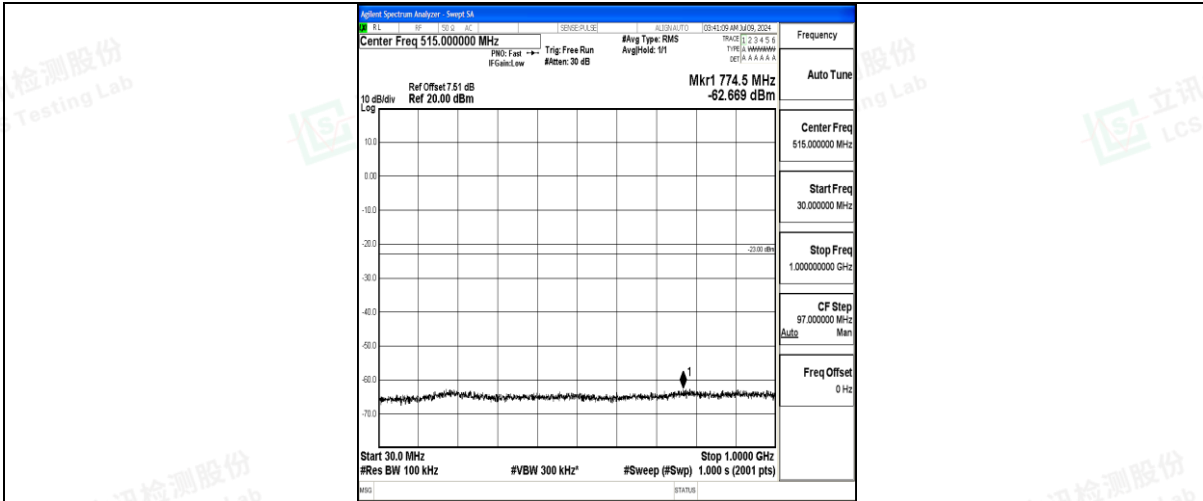

Band25_5MHz_QPSK_26065_1RB#0_0.15~30_0.15~30

Band25_5MHz_QPSK_26065_1RB#0_30~1000_30~1000