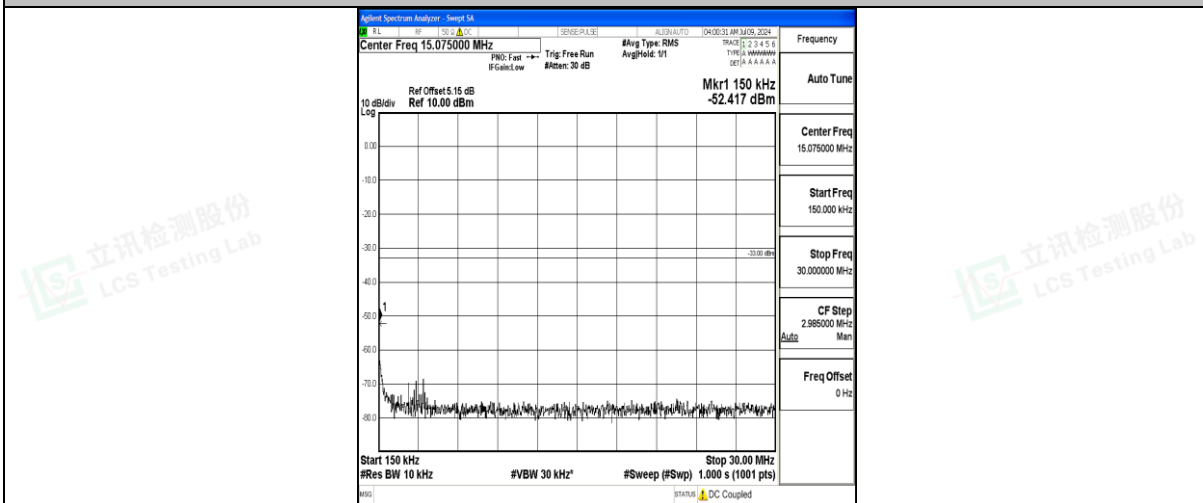

Band25_10MHz_QPSK_26090_1RB#0_0.009~0.15_0.009~0.15

Band25_10MHz_QPSK_26090_1RB#0_0.15~30_0.15~30