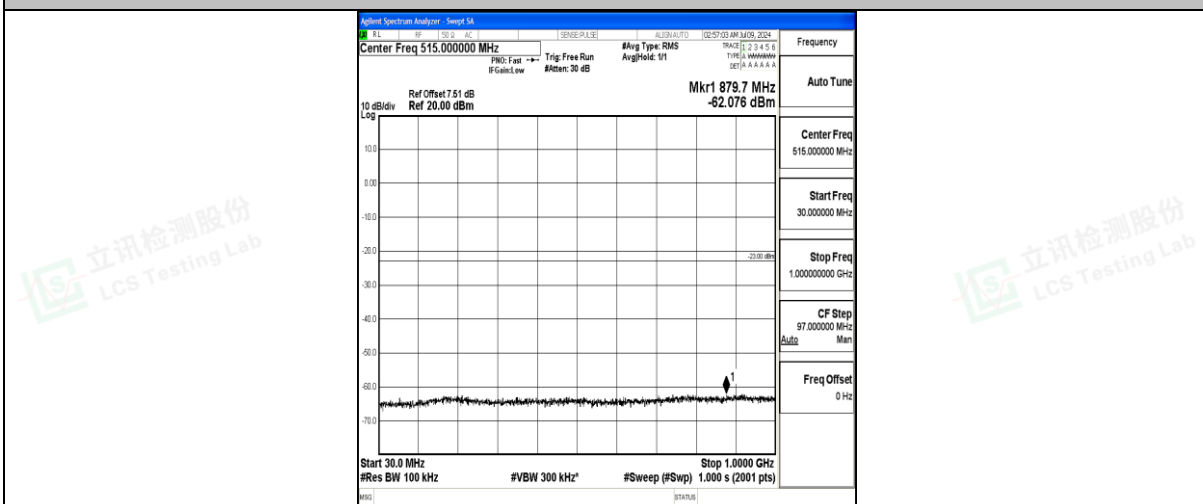

Band25_1.4MHz_QPSK_26683_1RB#0_0.15~30_0.15~30

Band25_1.4MHz_QPSK_26683_1RB#0_30~1000_30~1000