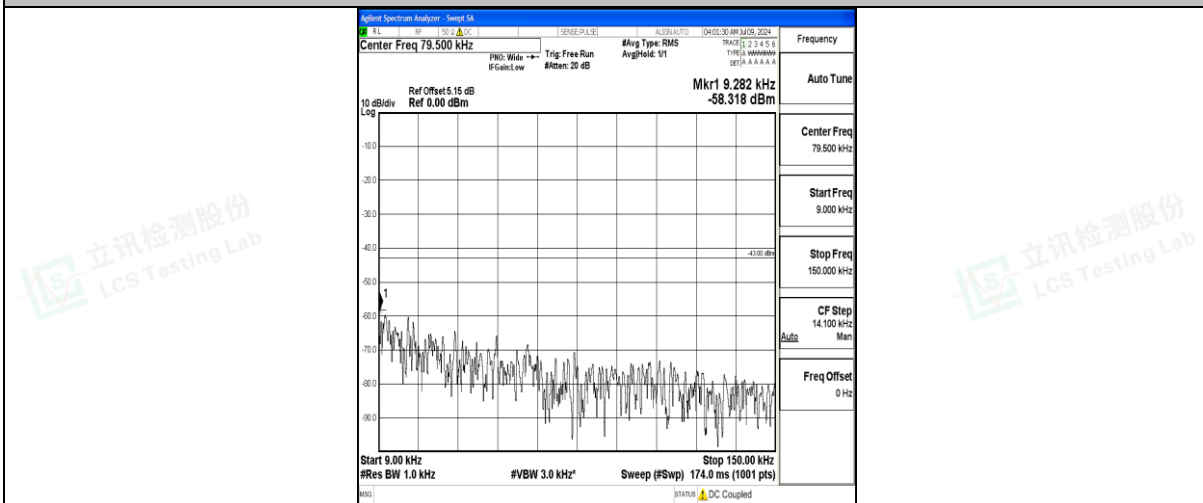

Band25\_10MHz\_16QAM\_26090\_1RB#0\_30~1000\_30~1000

Band25\_10MHz\_16QAM\_26090\_1RB#0\_1000~3000\_1000~3000

Band25\_10MHz\_16QAM\_26090\_1RB#0\_3000~20000\_3000~20000

Band25\_10MHz\_QPSK\_26365\_1RB#0\_0.009~0.15\_0.009~0.15