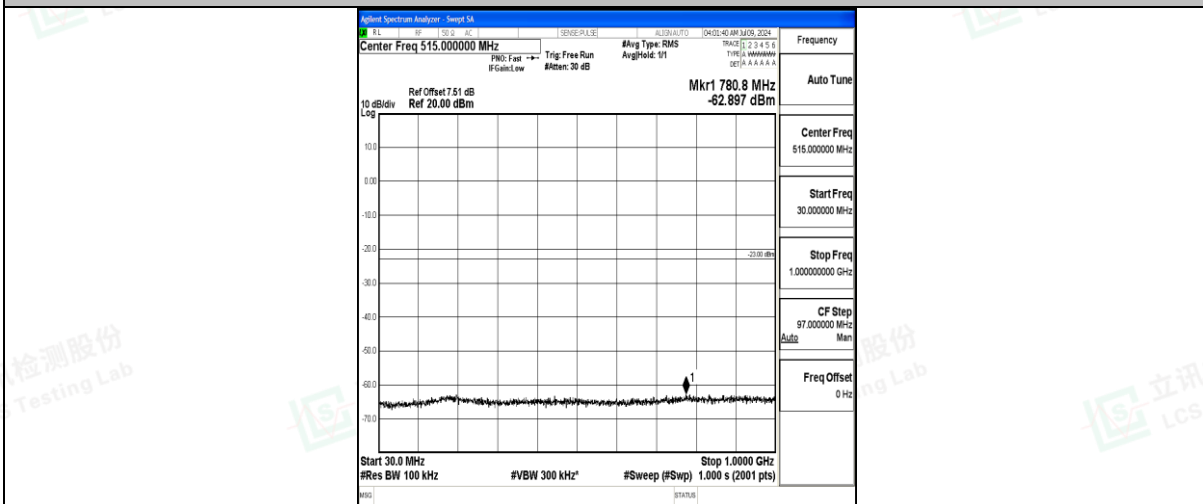

Band25_10MHz_QPSK_26365_1RB#0_0.15~30_0.15~30

Band25_10MHz_QPSK_26365_1RB#0_30~1000_30~1000