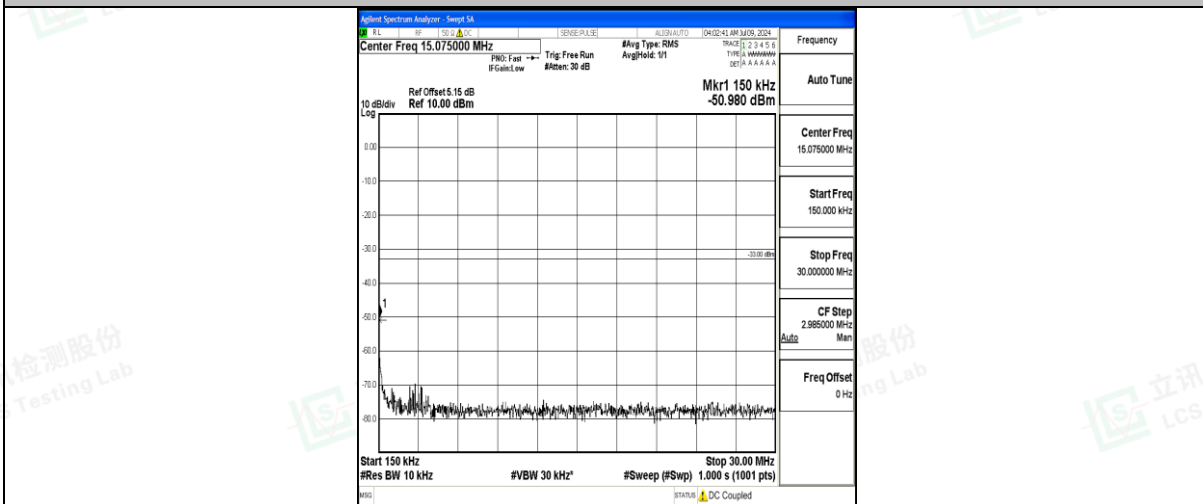

Band25_10MHz_QPSK_26640_1RB#0_0.009~0.15_0.009~0.15

Band25_10MHz_QPSK_26640_1RB#0_0.15~30_0.15~30