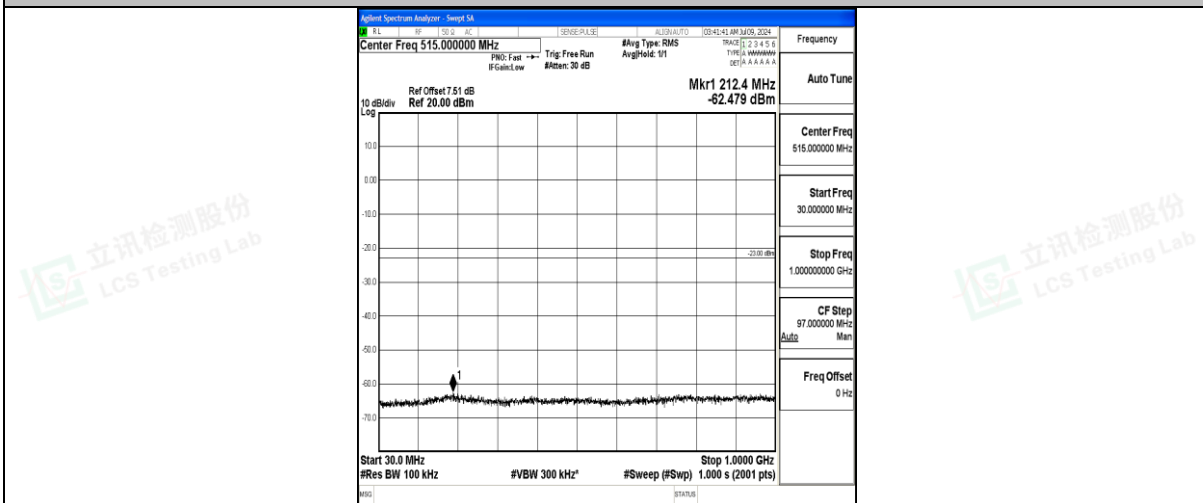

Band25_5MHz_16QAM_26065_1RB#0_0.15~30_0.15~30

Band25_5MHz_16QAM_26065_1RB#0_30~1000_30~1000