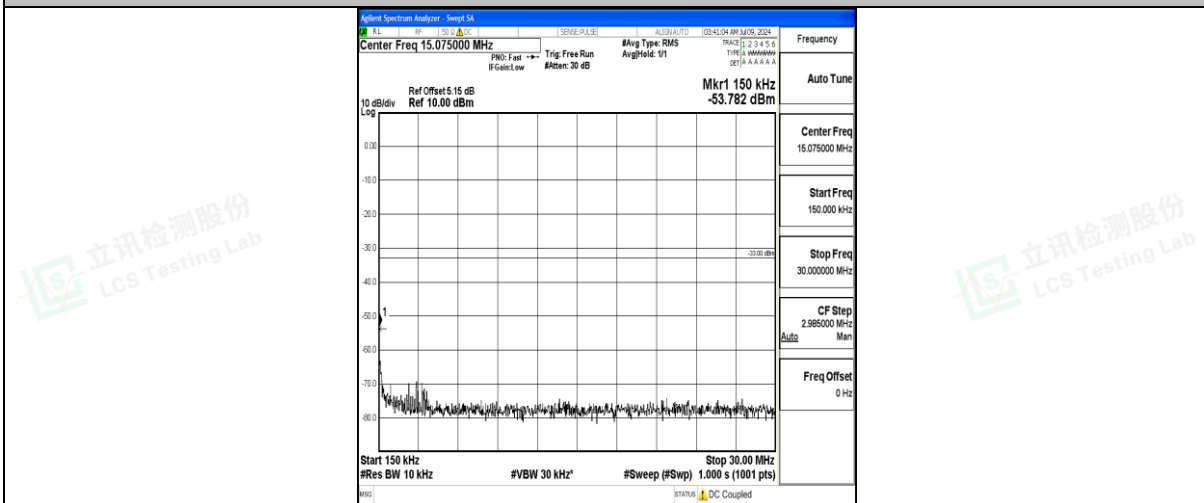

Band25\_3MHz\_16QAM\_26675\_1RB#0\_30~1000\_30~1000

Band25\_3MHz\_16QAM\_26675\_1RB#0\_1000~3000\_1000~3000

Band25\_3MHz\_16QAM\_26675\_1RB#0\_3000~20000\_3000~20000

Band25\_5MHz\_QPSK\_26065\_1RB#0\_0.009~0.15\_0.009~0.15