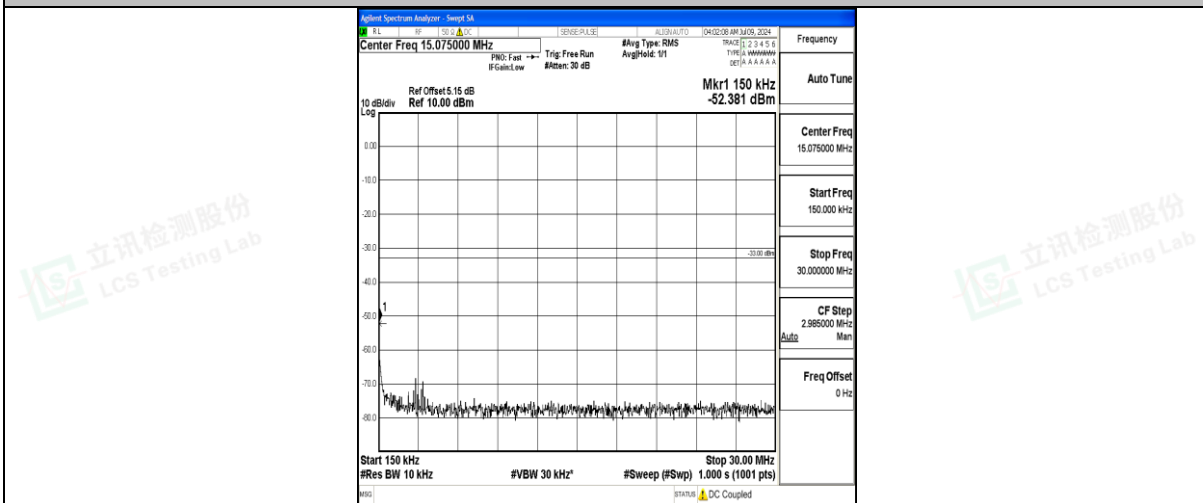

Band25_10MHz_16QAM_26365_1RB#0_0.009~0.15_0.009~0.15

Band25_10MHz_16QAM_26365_1RB#0_0.15~30_0.15~30