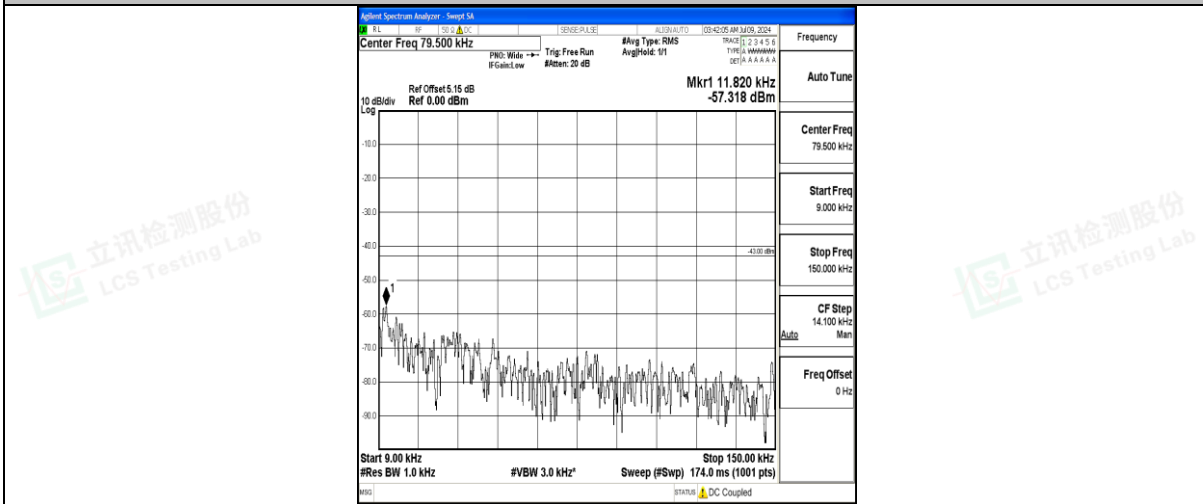

Band25_5MHz_16QAM_26065_1RB#0_3000~20000_3000~20000

Band25_5MHz_QPSK_26365_1RB#0_0.009~0.15_0.009~0.15