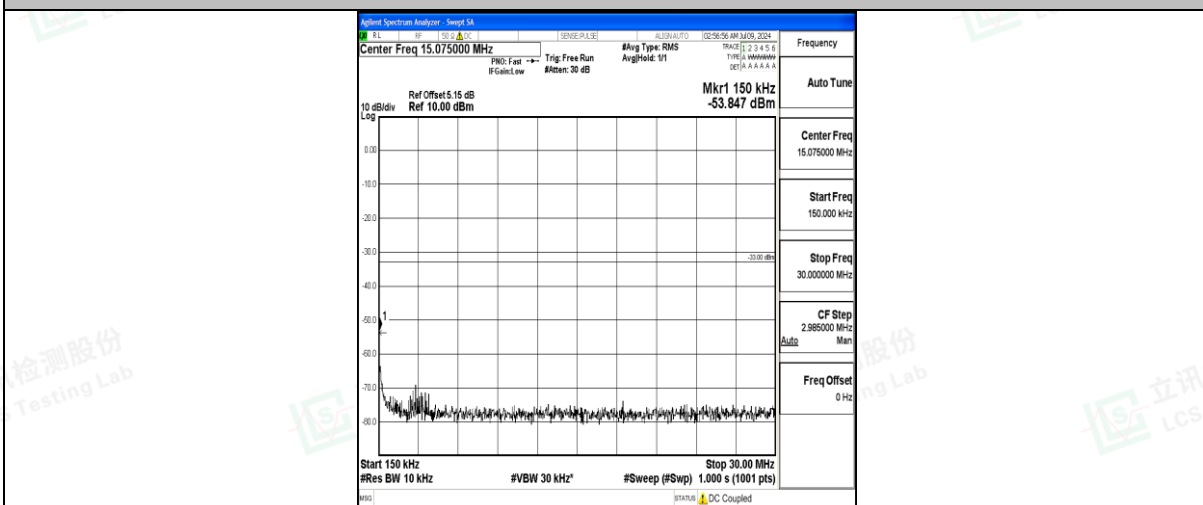

Band25\_1.4MHz\_16QAM\_26365\_1RB#0\_30~1000\_30~1000

Band25\_1.4MHz\_16QAM\_26365\_1RB#0\_1000~3000\_1000~3000

Band25\_1.4MHz\_16QAM\_26365\_1RB#0\_3000~20000\_3000~20000

Band25\_1.4MHz\_QPSK\_26683\_1RB#0\_0.009~0.15\_0.009~0.15