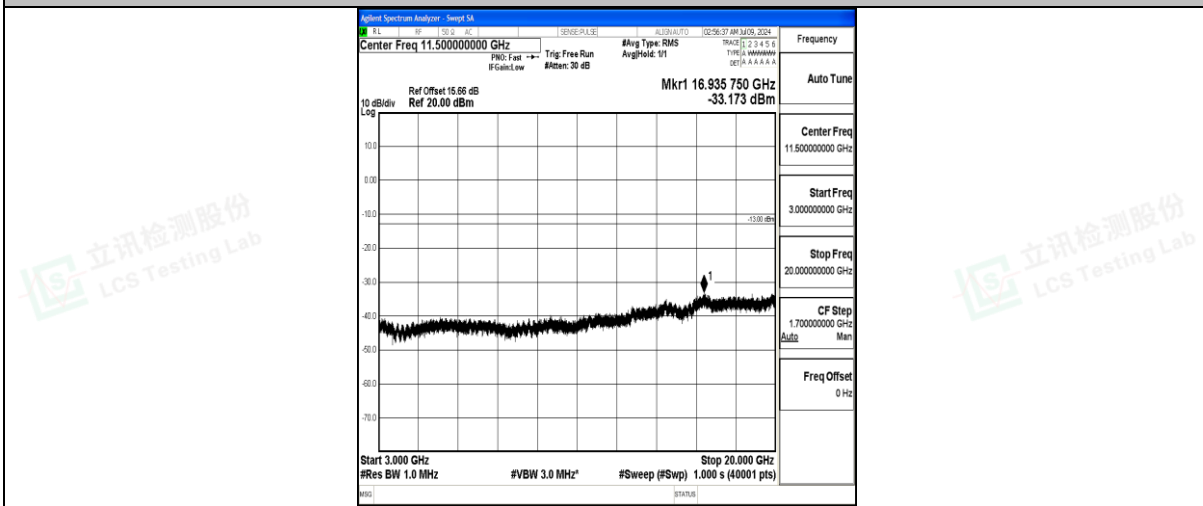

Band25\_1.4MHz\_16QAM\_26365\_1RB#0\_30~1000\_30~1000

Band25\_1.4MHz\_16QAM\_26365\_1RB#0\_1000~3000\_1000~3000

Band25\_1.4MHz\_16QAM\_26365\_1RB#0\_3000~20000\_3000~20000

Band25\_1.4MHz\_QPSK\_26683\_1RB#0\_0.009~0.15\_0.009~0.15