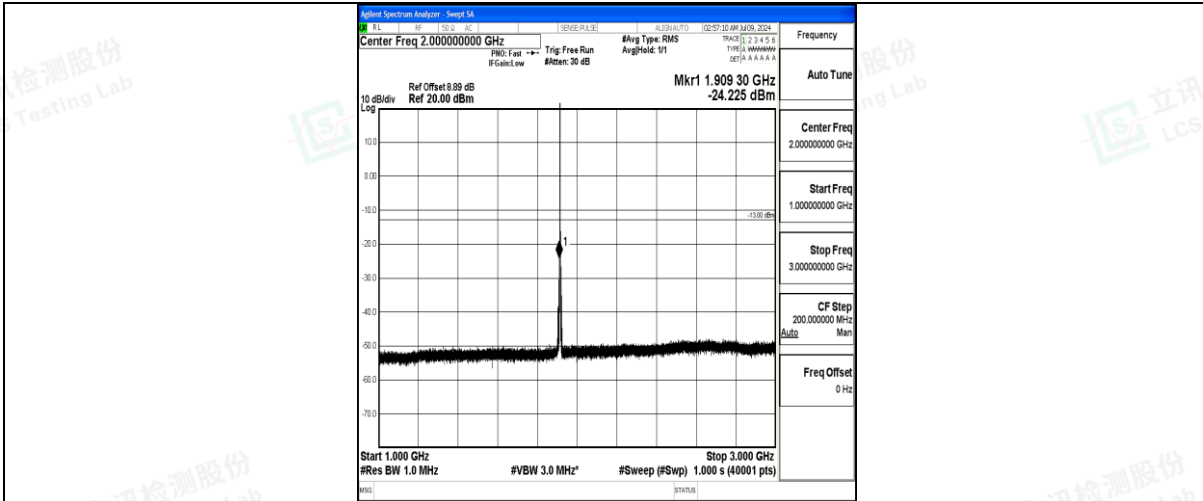

Band25_1.4MHz_QPSK_26683_1RB#0_30~1000_30~1000

Band25_1.4MHz_QPSK_26683_1RB#0_1000~3000_1000~3000