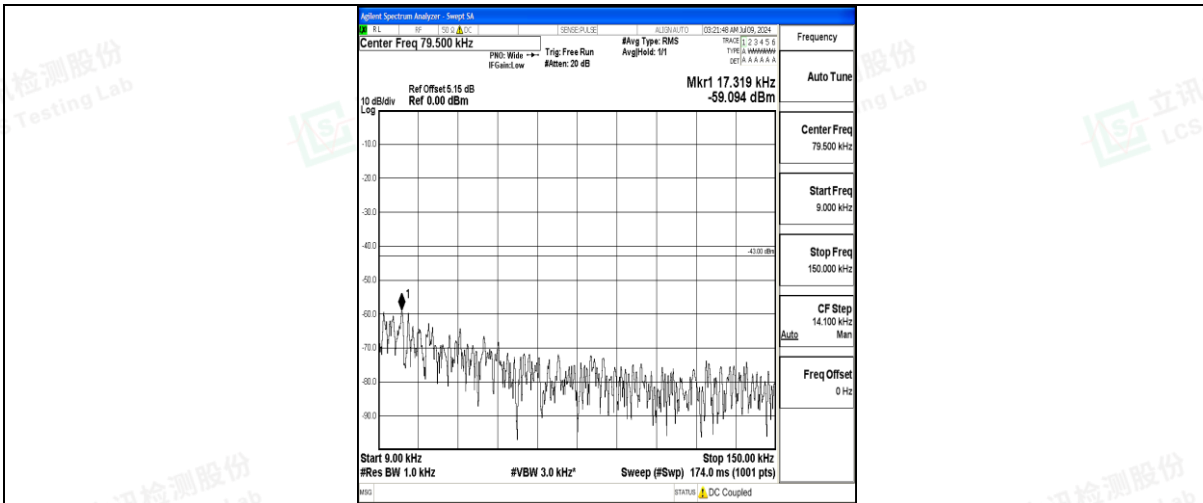

Band25_3MHz_QPSK_26055_1RB#0_3000~20000_3000~20000

Band25_3MHz_16QAM_26055_1RB#0_0.009~0.15_0.009~0.15