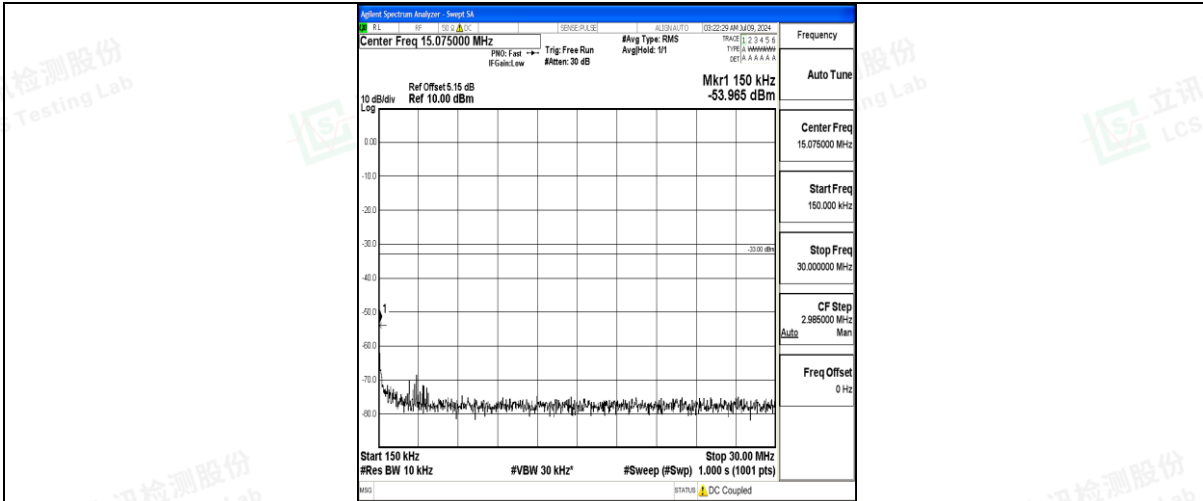

Band25\_3MHz\_16QAM\_26055\_1RB#0\_30~1000\_30~1000

Band25\_3MHz\_16QAM\_26055\_1RB#0\_1000~3000\_1000~3000

Band25\_3MHz\_16QAM\_26055\_1RB#0\_3000~20000\_3000~20000

Band25\_3MHz\_QPSK\_26365\_1RB#0\_0.009~0.15\_0.009~0.15