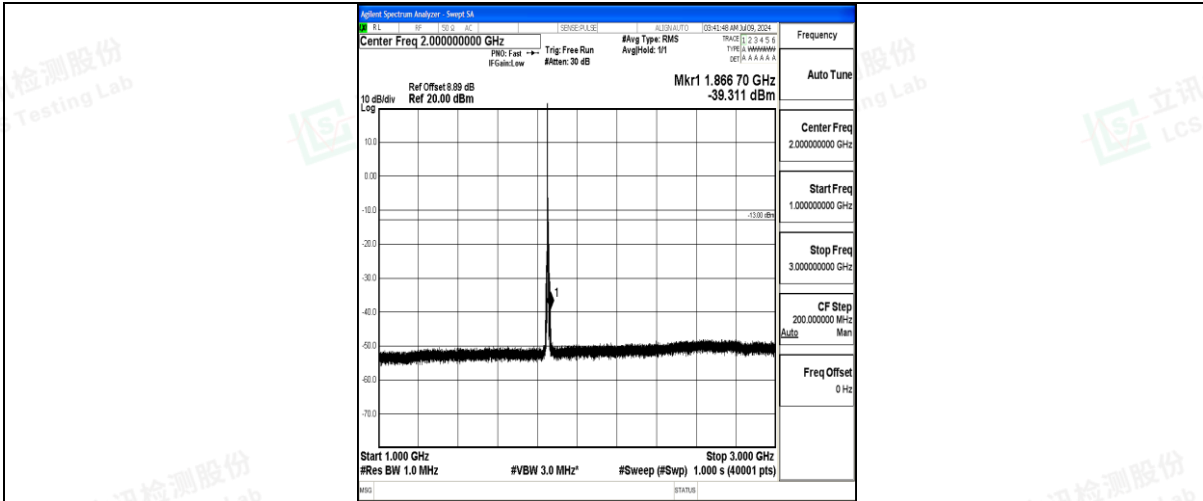

Band25\_5MHz\_16QAM\_26065\_1RB#0\_0.009~0.15\_0.009~0.15

Band25\_5MHz\_16QAM\_26065\_1RB#0\_0.15~30\_0.15~30

Band25\_5MHz\_16QAM\_26065\_1RB#0\_30~1000\_30~1000

Band25\_5MHz\_16QAM\_26065\_1RB#0\_1000~3000\_1000~3000