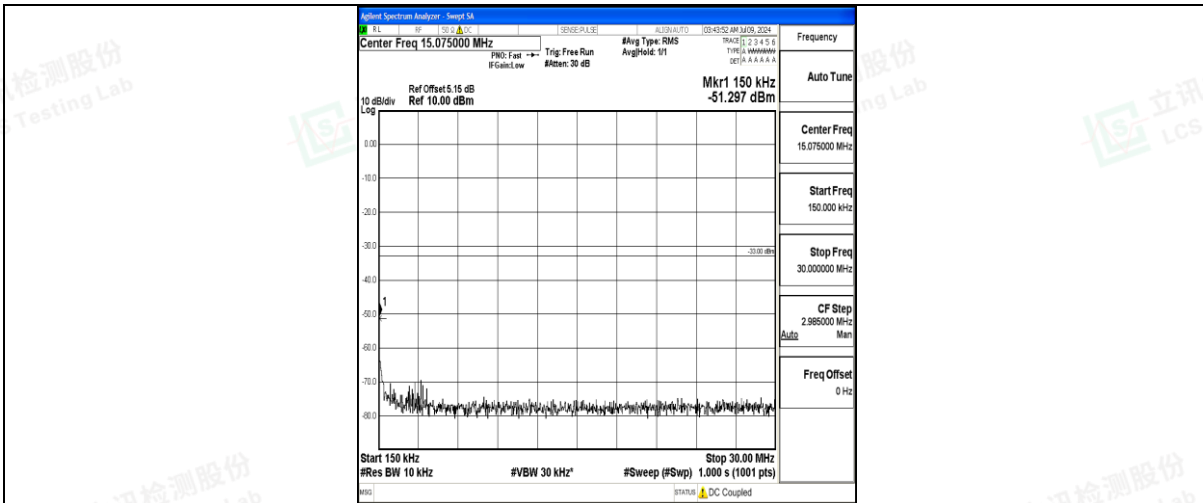

Band25_5MHz_16QAM_26665_1RB#0_0.009~0.15_0.009~0.15

Band25_5MHz_16QAM_26665_1RB#0_0.15~30_0.15~30