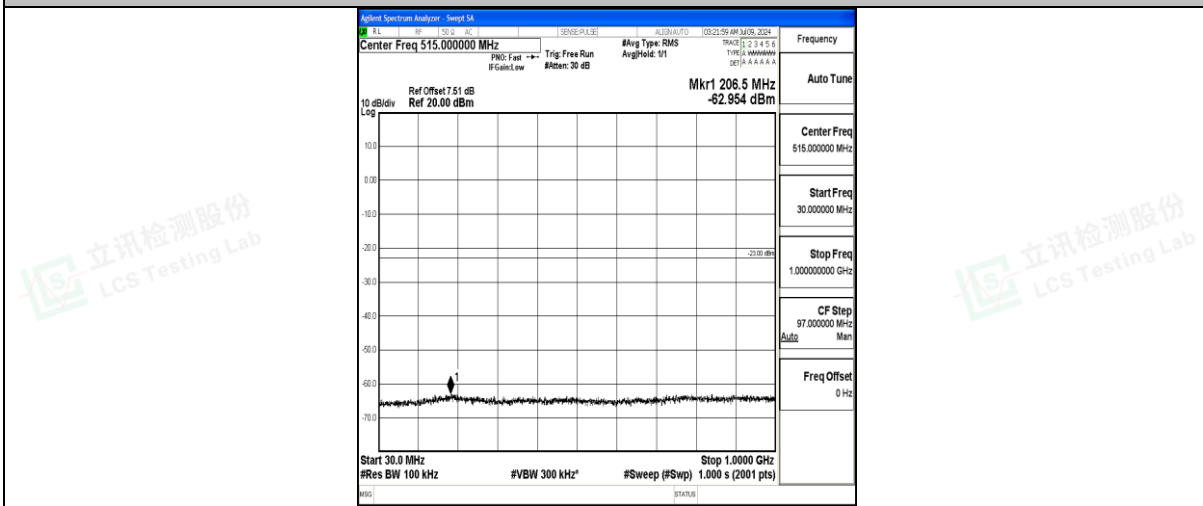

Band25\_3MHz\_QPSK\_26055\_1RB#0\_1000~3000\_1000~3000

Band25\_3MHz\_QPSK\_26055\_1RB#0\_3000~20000\_3000~20000

Band25\_3MHz\_16QAM\_26055\_1RB#0\_0.009~0.15\_0.009~0.15

Band25\_3MHz\_16QAM\_26055\_1RB#0\_0.15~30\_0.15~30