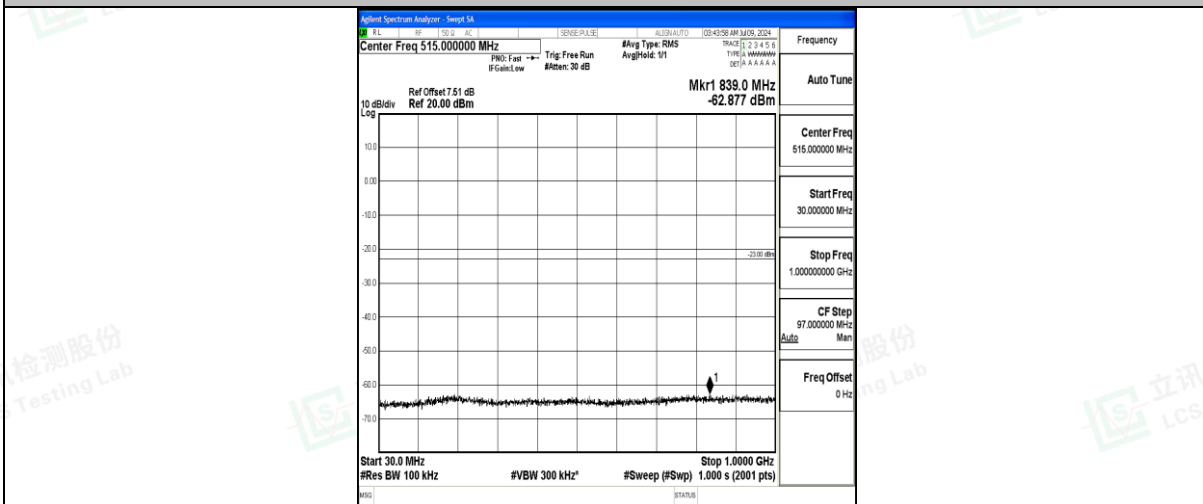

Band25_5MHz_16QAM_26665_1RB#0_0.15~30_0.15~30

Band25_5MHz_16QAM_26665_1RB#0_30~1000_30~1000