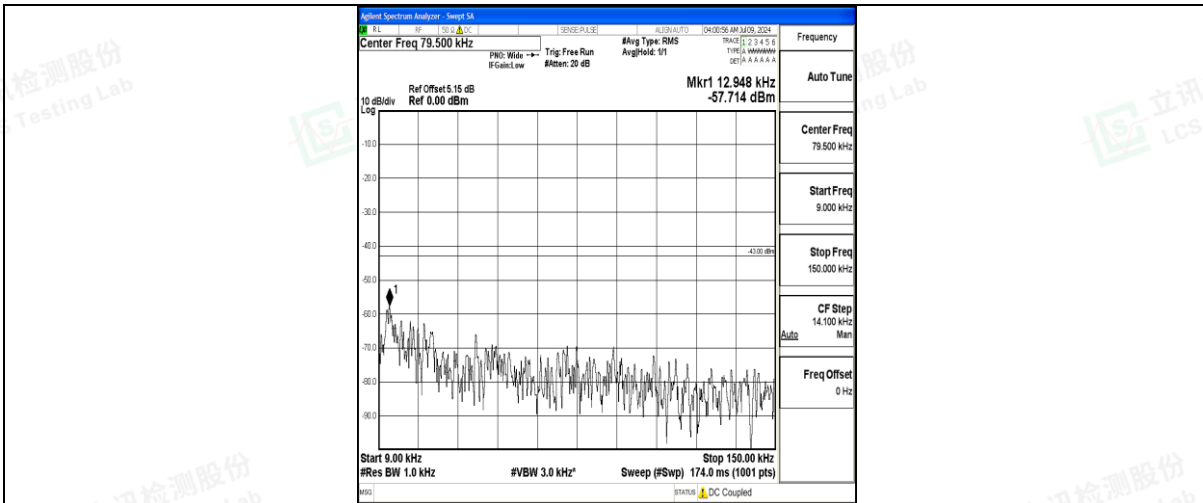

Band25_10MHz_QPSK_26090_1RB#0_3000~20000_3000~20000

Band25_10MHz_16QAM_26090_1RB#0_0.009~0.15_0.009~0.15