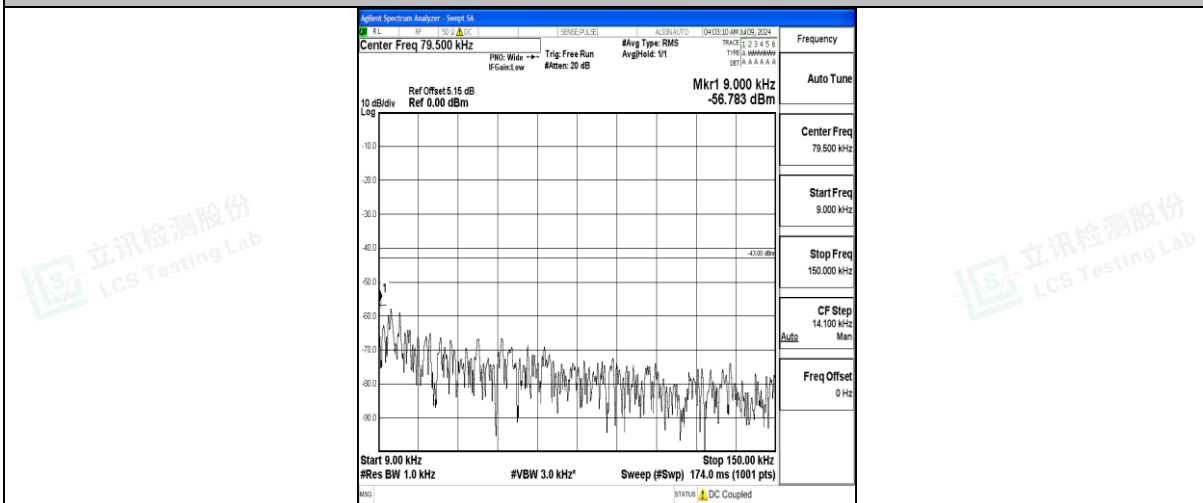

Band25_10MHz_QPSK_26640_1RB#0_3000~20000_3000~20000

Band25_10MHz_16QAM_26640_1RB#0_0.009~0.15_0.009~0.15