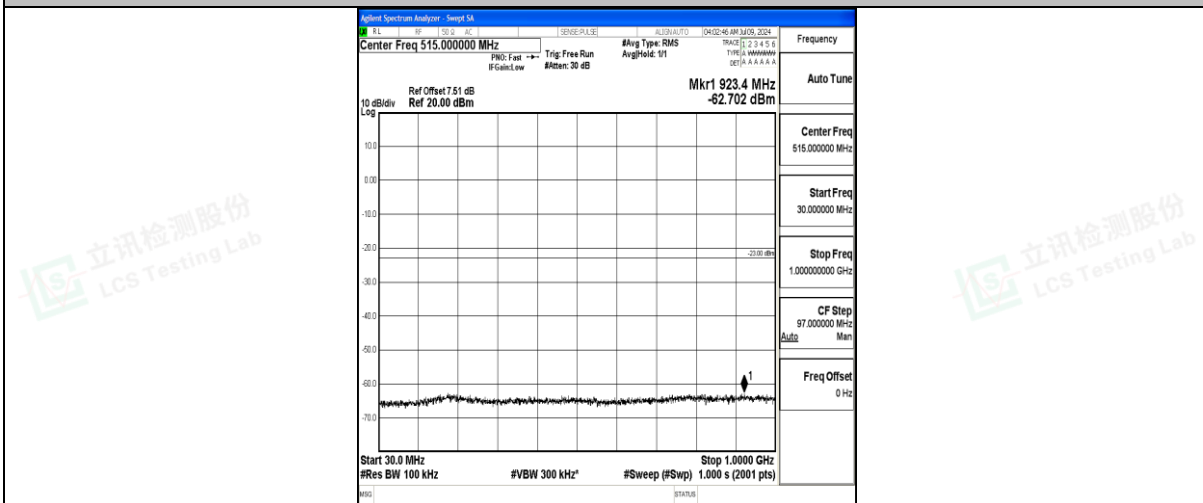

Band25\_10MHz\_16QAM\_26365\_1RB#0\_3000~20000\_3000~20000

Band25\_10MHz\_QPSK\_26640\_1RB#0\_0.009~0.15\_0.009~0.15

Band25\_10MHz\_QPSK\_26640\_1RB#0\_0.15~30\_0.15~30

Band25\_10MHz\_QPSK\_26640\_1RB#0\_30~1000\_30~1000