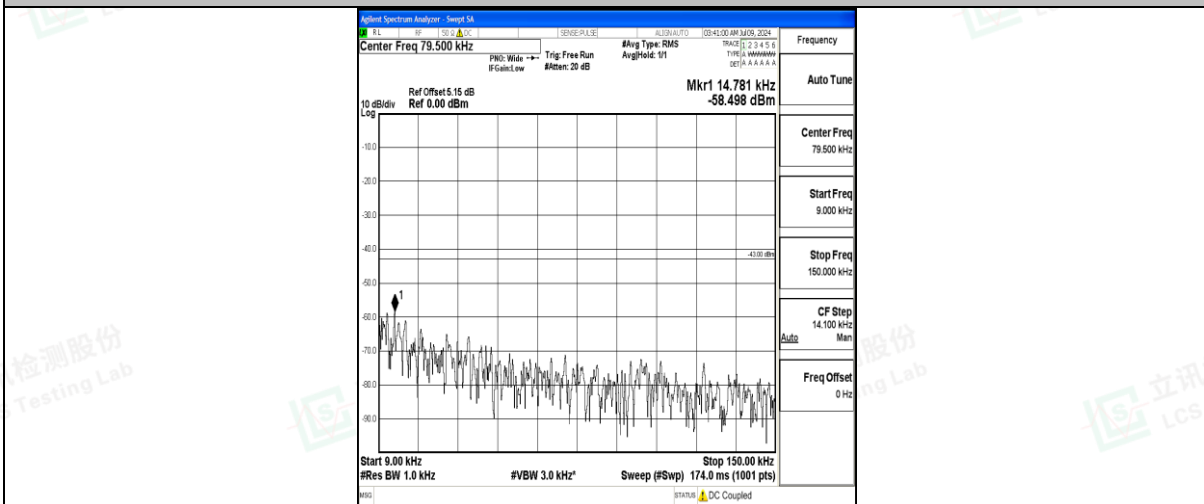

Band25\_3MHz\_16QAM\_26675\_1RB#0\_30~1000\_30~1000

Band25\_3MHz\_16QAM\_26675\_1RB#0\_1000~3000\_1000~3000

Band25\_3MHz\_16QAM\_26675\_1RB#0\_3000~20000\_3000~20000

Band25\_5MHz\_QPSK\_26065\_1RB#0\_0.009~0.15\_0.009~0.15