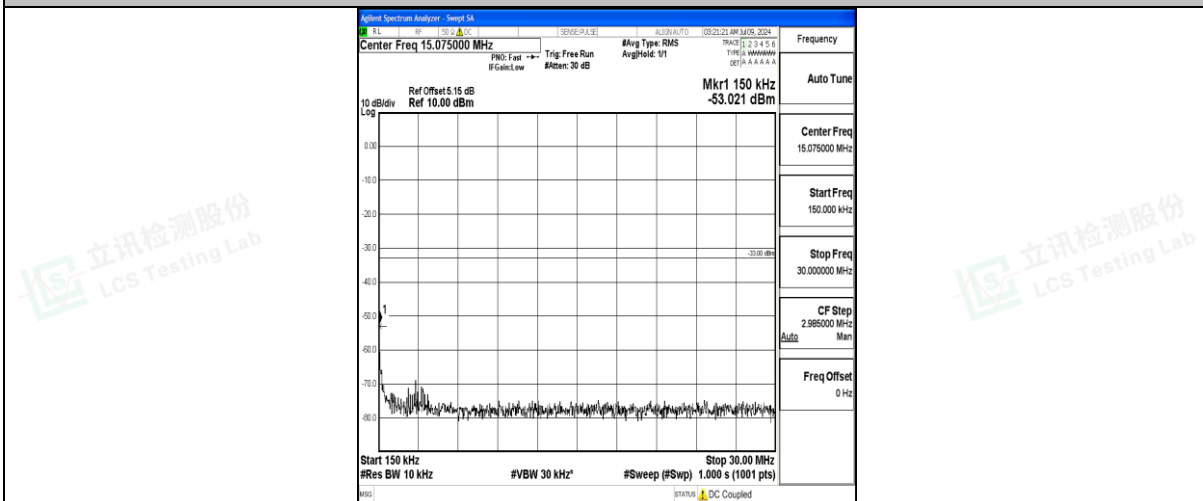

Band25_3MHz_QPSK_26055_1RB#0_0.009~0.15_0.009~0.15

Band25_3MHz_QPSK_26055_1RB#0_0.15~30_0.15~30