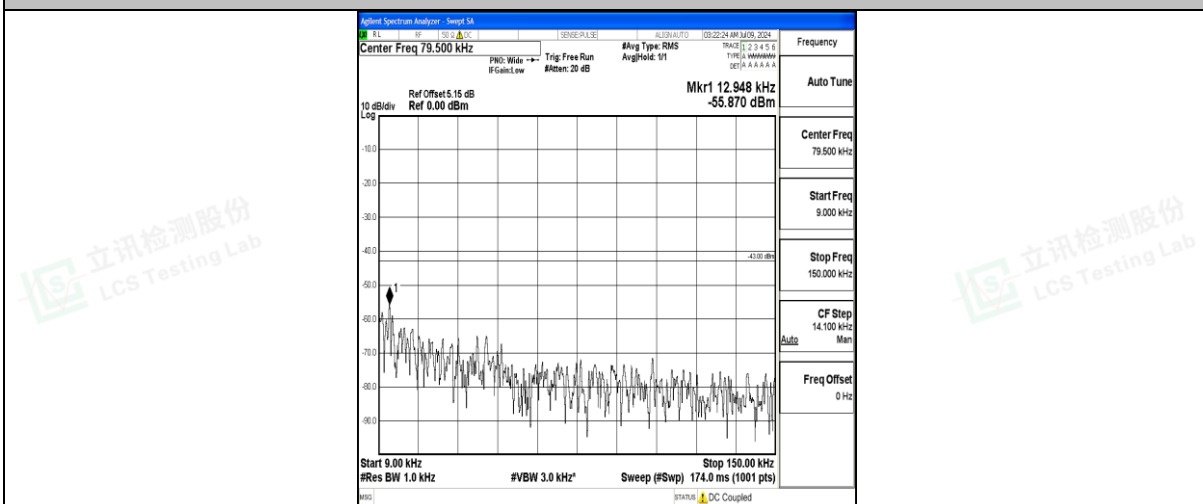

Band25\_3MHz\_16QAM\_26055\_1RB#0\_30~1000\_30~1000

Band25\_3MHz\_16QAM\_26055\_1RB#0\_1000~3000\_1000~3000

Band25\_3MHz\_16QAM\_26055\_1RB#0\_3000~20000\_3000~20000

Band25\_3MHz\_QPSK\_26365\_1RB#0\_0.009~0.15\_0.009~0.15