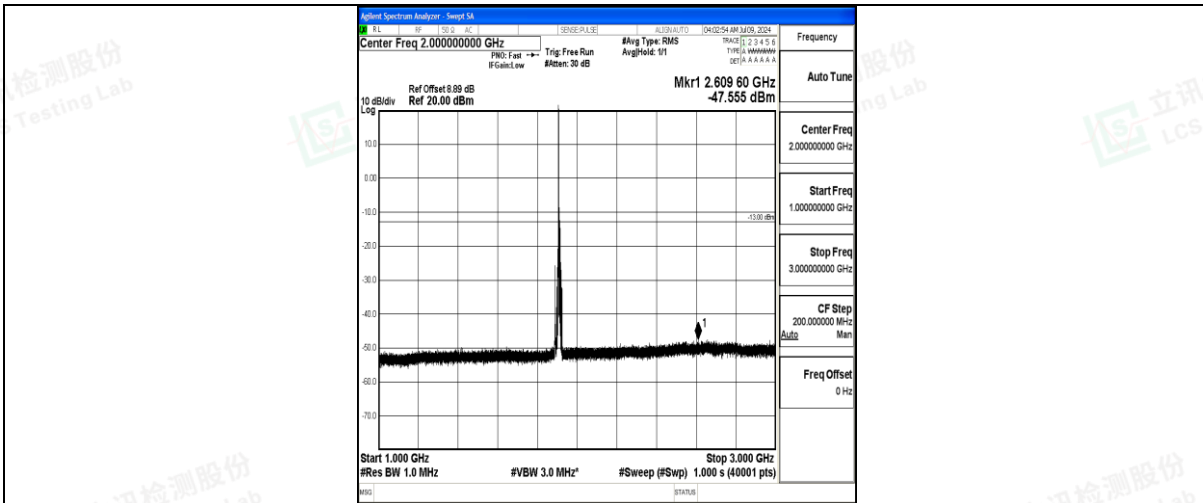

Band25\_10MHz\_16QAM\_26365\_1RB#0\_3000~20000\_3000~20000

Band25\_10MHz\_QPSK\_26640\_1RB#0\_0.009~0.15\_0.009~0.15

Band25\_10MHz\_QPSK\_26640\_1RB#0\_0.15~30\_0.15~30

Band25\_10MHz\_QPSK\_26640\_1RB#0\_30~1000\_30~1000