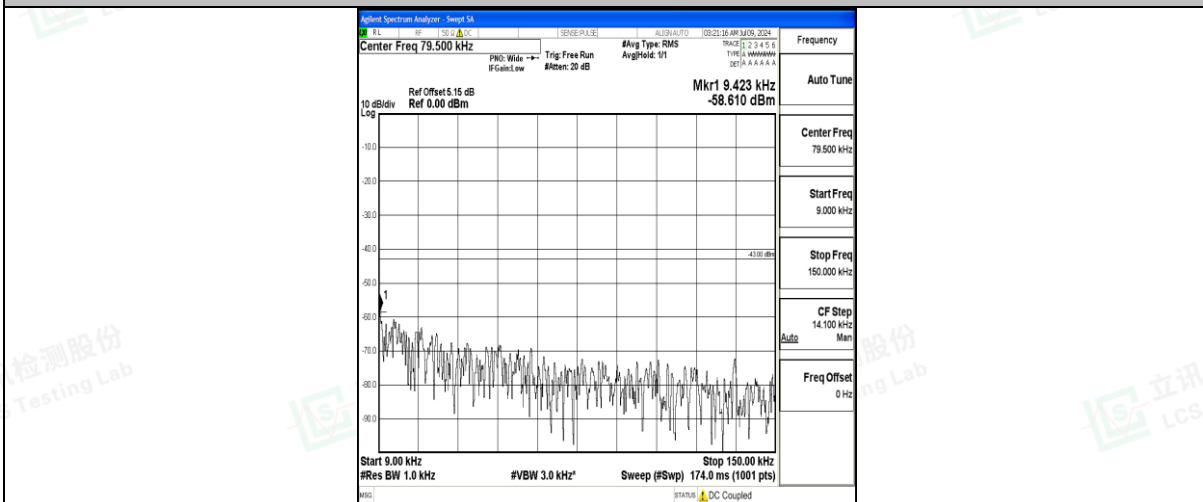

Band25_1.4MHz_16QAM_26683_1RB#0_3000~20000_3000~20000

Band25_3MHz_QPSK_26055_1RB#0_0.009~0.15_0.009~0.15