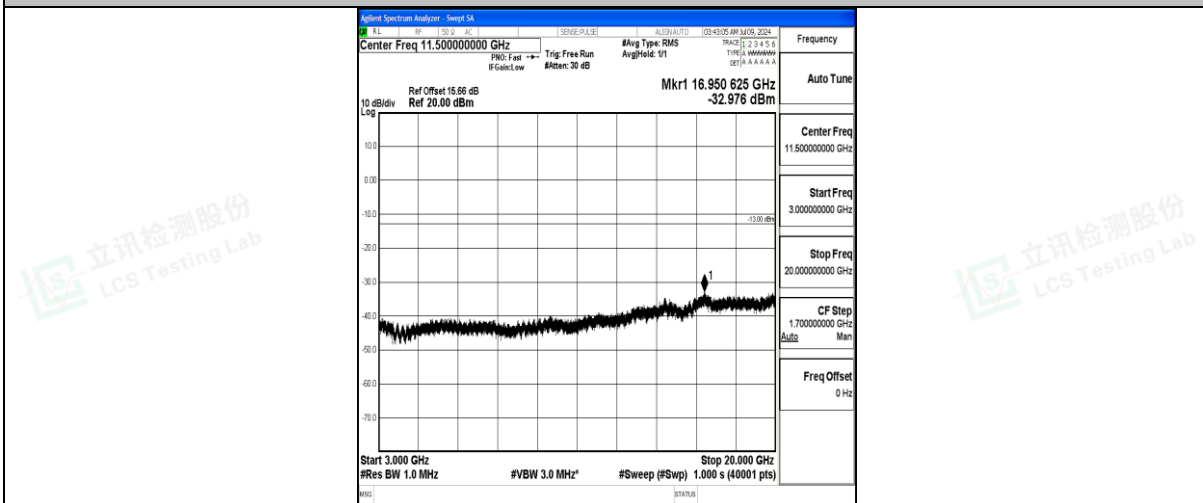

Band25_5MHz_16QAM_26365_1RB#0_1000~3000_1000~3000

Band25_5MHz_16QAM_26365_1RB#0_3000~20000_3000~20000