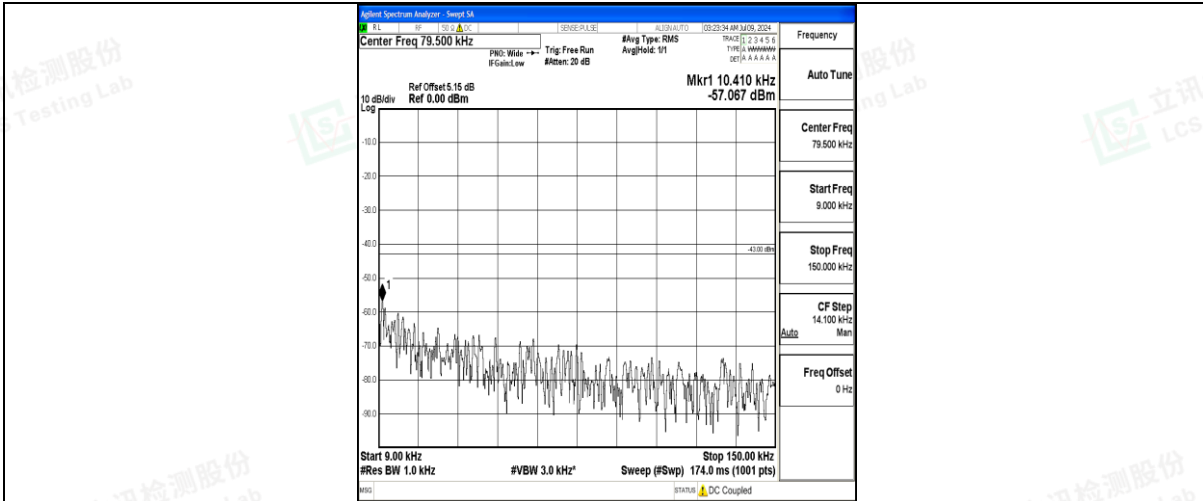

Band25_3MHz_16QAM_26365_1RB#0_3000~20000_3000~20000

Band25_3MHz_QPSK_26675_1RB#0_0.009~0.15_0.009~0.15