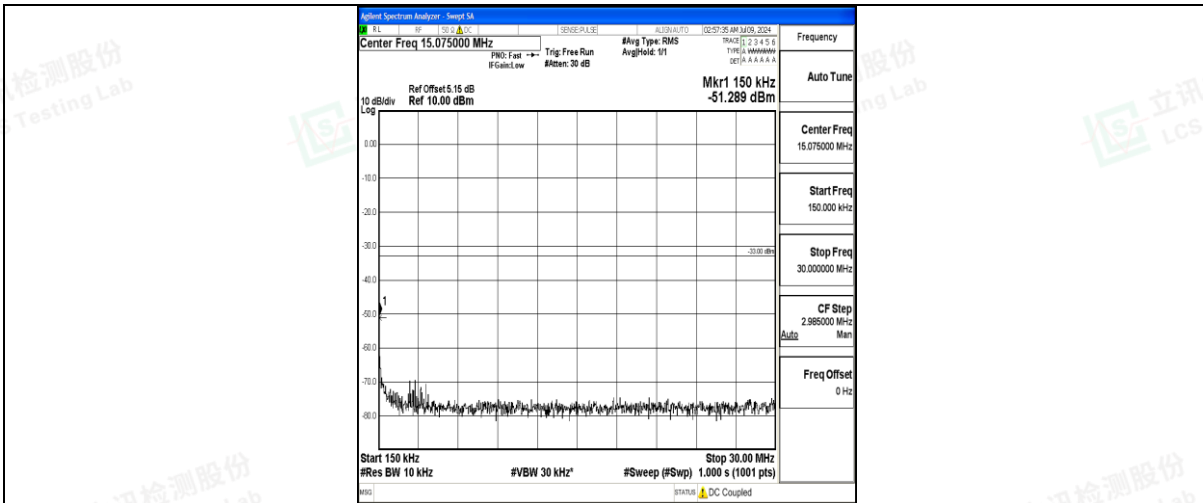

Band25_1.4MHz_16QAM_26683_1RB#0_0.009~0.15_0.009~0.15

Band25_1.4MHz_16QAM_26683_1RB#0_0.15~30_0.15~30