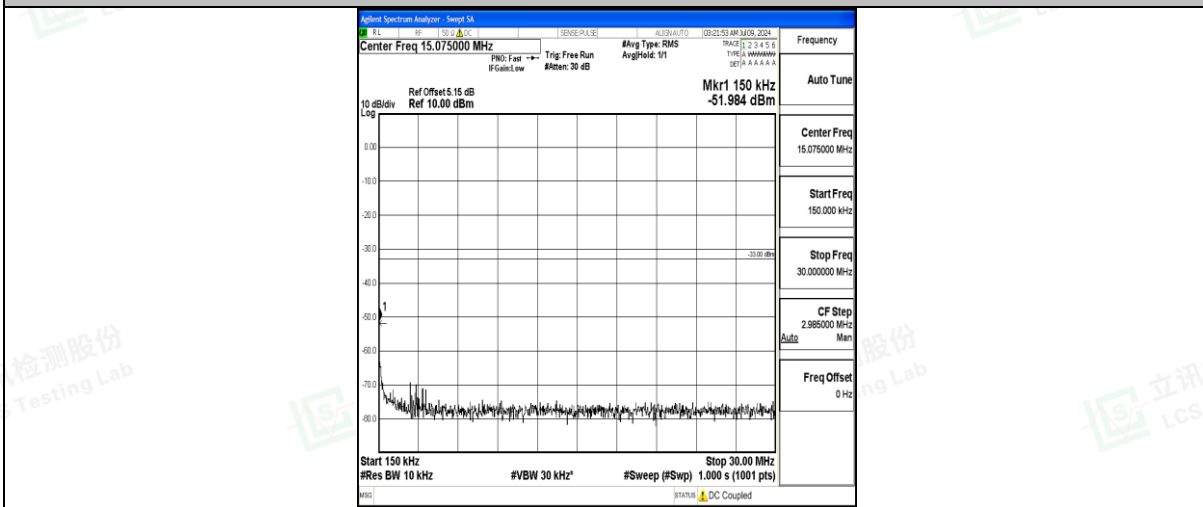

Band25\_3MHz\_QPSK\_26055\_1RB#0\_1000~3000\_1000~3000

Band25\_3MHz\_QPSK\_26055\_1RB#0\_3000~20000\_3000~20000

Band25\_3MHz\_16QAM\_26055\_1RB#0\_0.009~0.15\_0.009~0.15

Band25\_3MHz\_16QAM\_26055\_1RB#0\_0.15~30\_0.15~30