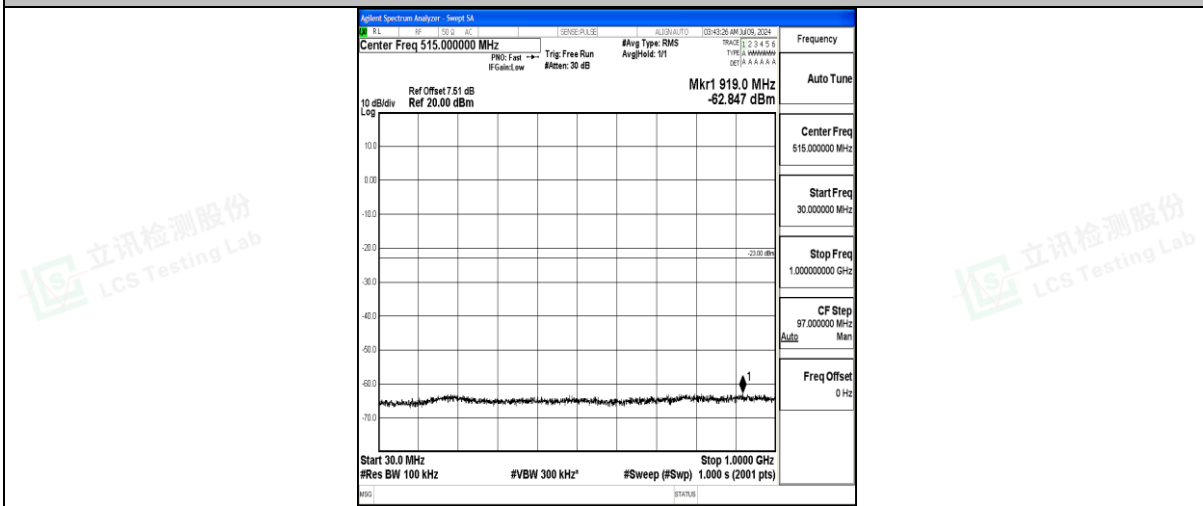

Band25_5MHz_QPSK_26665_1RB#0_0.15~30_0.15~30

Band25_5MHz_QPSK_26665_1RB#0_30~1000_30~1000