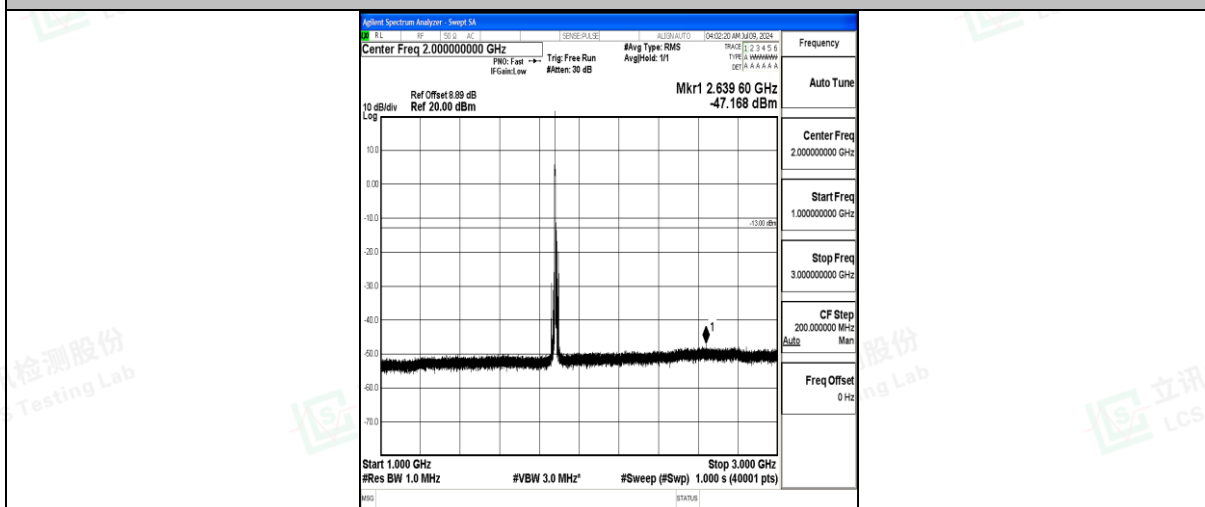

Band25\_10MHz\_16QAM\_26365\_1RB#0\_0.009~0.15\_0.009~0.15

Band25\_10MHz\_16QAM\_26365\_1RB#0\_0.15~30\_0.15~30

Band25\_10MHz\_16QAM\_26365\_1RB#0\_30~1000\_30~1000

Band25\_10MHz\_16QAM\_26365\_1RB#0\_1000~3000\_1000~3000