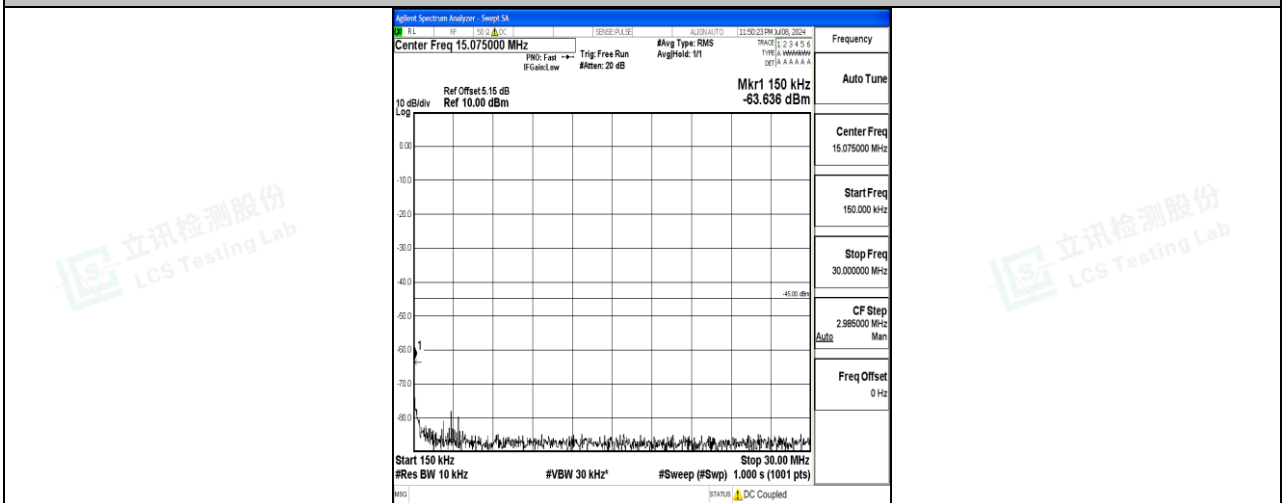

Band7_15MHz_QPSK_21375_1RB#0_30~1000_30~1000

Band7_15MHz_QPSK_21375_1RB#0_1000~20000_1000~20000

Band7_15MHz_QPSK_21375_1RB#0_20000~27000_20000~27000

Band7_15MHz_16QAM_21375_1RB#0_0.009~0.15_0.009~0.15

Band7_15MHz_16QAM_21375_1RB#0_0.15~30_0.15~30