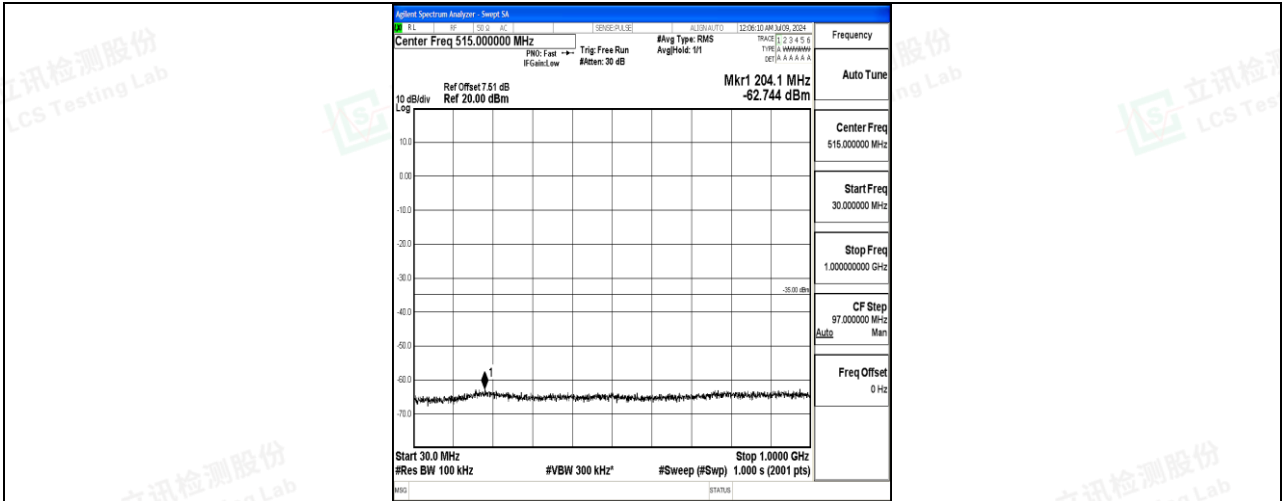

Band7_20MHz_QPSK_21350_1RB#0_30~1000_30~1000

Band7_20MHz_QPSK_21350_1RB#0_1000~20000_1000~20000

Band7_20MHz_QPSK_21350_1RB#0_20000~27000_20000~27000

Band7_20MHz_16QAM_21350_1RB#0_0.009~0.15_0.009~0.15

Band7_20MHz_16QAM_21350_1RB#0_0.15~30_0.15~30