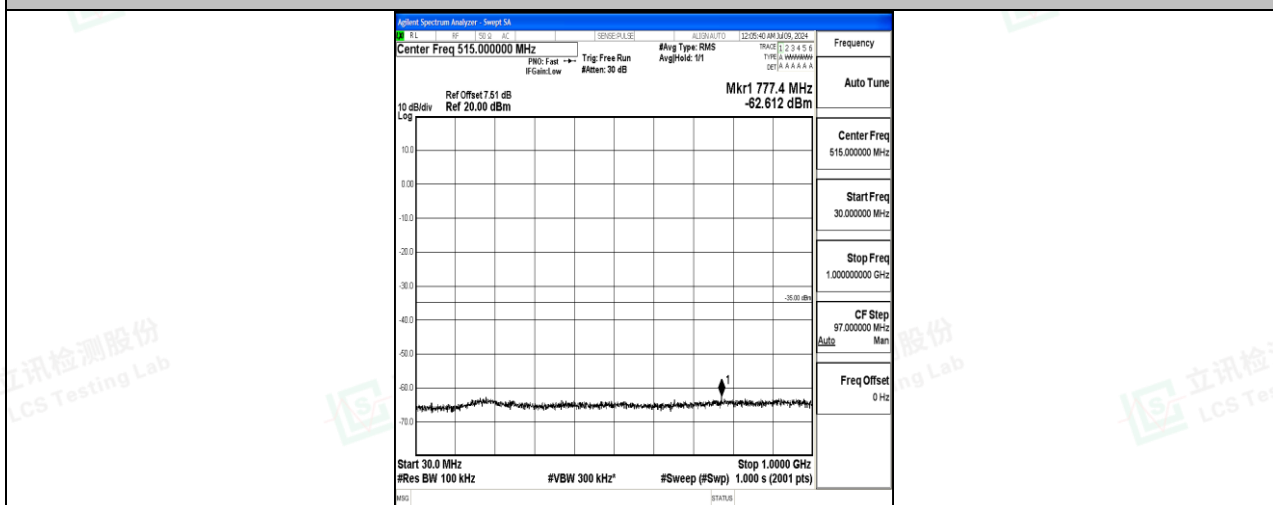

Band7_20MHz_16QAM_21100_1RB#0_30~1000_30~1000

Band7_20MHz_16QAM_21100_1RB#0_1000~20000_1000~20000

Band7_20MHz_16QAM_21100_1RB#0_20000~27000_20000~27000

Band7_20MHz_QPSK_21350_1RB#0_0.009~0.15_0.009~0.15

Band7_20MHz_QPSK_21350_1RB#0_0.15~30_0.15~30