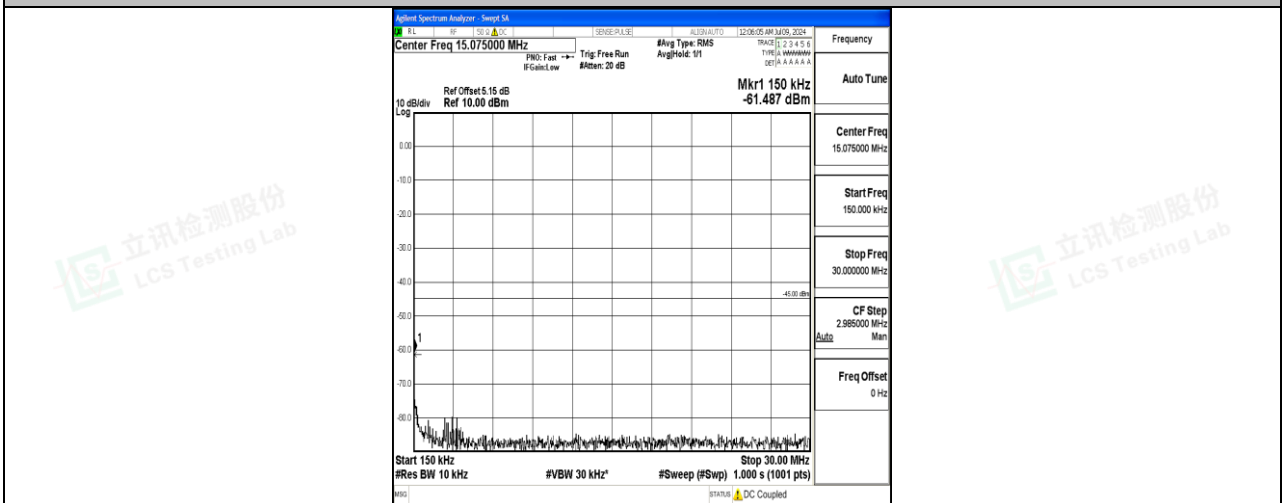

Band7_20MHz_QPSK_21350_1RB#0_30~1000_30~1000

Band7_20MHz_QPSK_21350_1RB#0_1000~20000_1000~20000

Band7_20MHz_QPSK_21350_1RB#0_20000~27000_20000~27000

Band7_20MHz_16QAM_21350_1RB#0_0.009~0.15_0.009~0.15

Band7_20MHz_16QAM_21350_1RB#0_0.15~30_0.15~30