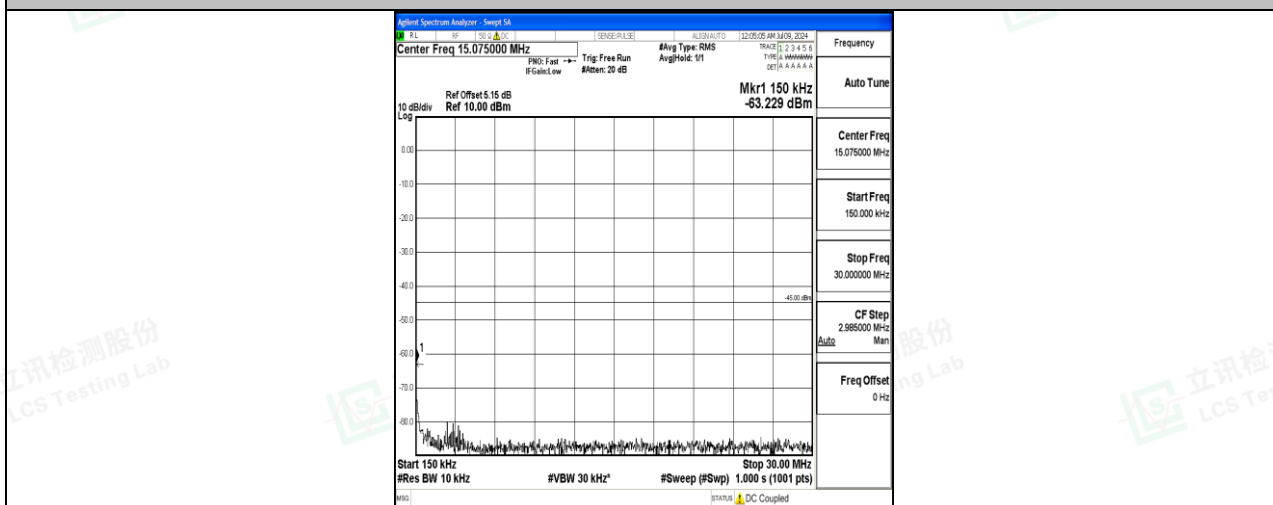

Band7_20MHz_QPSK_21100_1RB#0_30~1000_30~1000

Band7_20MHz_QPSK_21100_1RB#0_1000~20000_1000~20000

Band7_20MHz_QPSK_21100_1RB#0_20000~27000_20000~27000

Band7_20MHz_16QAM_21100_1RB#0_0.009~0.15_0.009~0.15

Band7_20MHz_16QAM_21100_1RB#0_0.15~30_0.15~30