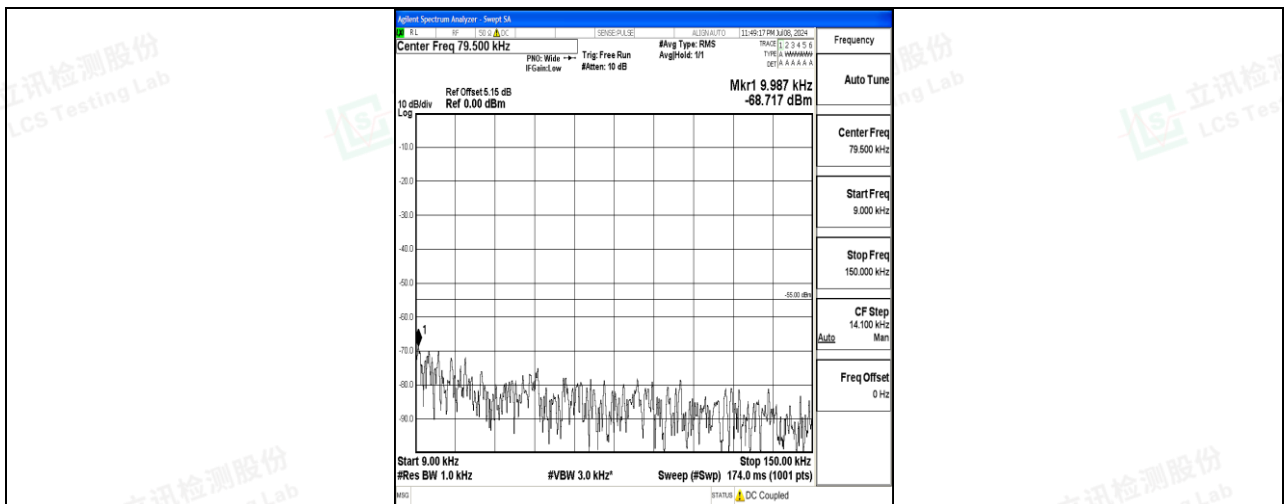

Band7_15MHz_QPSK_21100_1RB#0_30~1000_30~1000

Band7_15MHz_QPSK_21100_1RB#0_1000~20000_1000~20000

Band7_15MHz_QPSK_21100_1RB#0_20000~27000_20000~27000

Band7_15MHz_16QAM_21100_1RB#0_0.009~0.15_0.009~0.15

Band7_15MHz_16QAM_21100_1RB#0_0.15~30_0.15~30