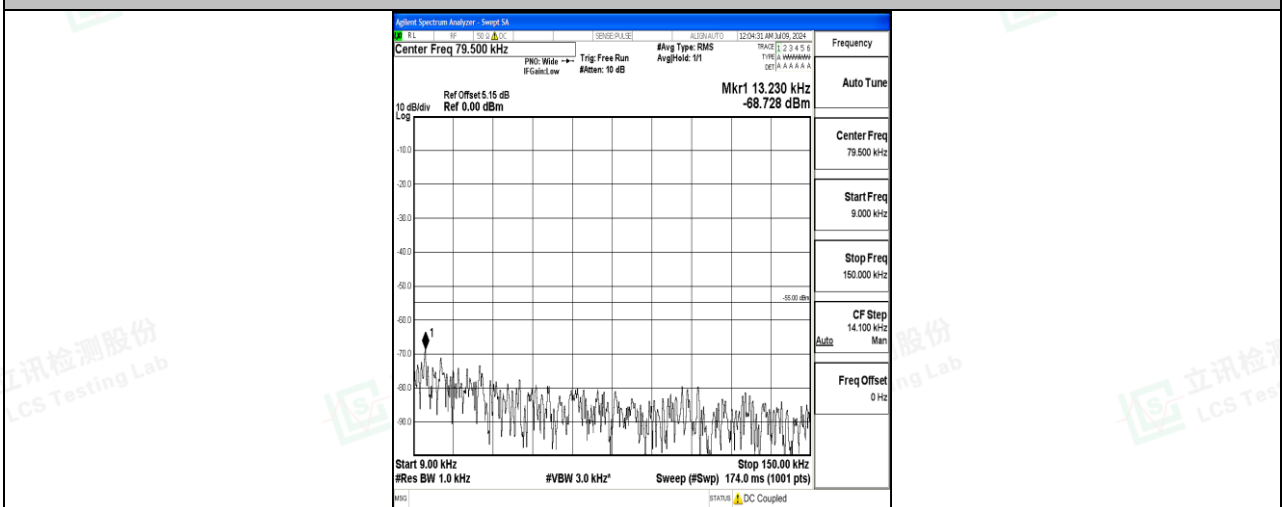

Band7_20MHz_16QAM_20850_1RB#0_30~1000_30~1000

Band7_20MHz_16QAM_20850_1RB#0_1000~20000_1000~20000

Band7_20MHz_16QAM_20850_1RB#0_20000~27000_20000~27000

Band7_20MHz_QPSK_21100_1RB#0_0.009~0.15_0.009~0.15

Band7_20MHz_QPSK_21100_1RB#0_0.15~30_0.15~30