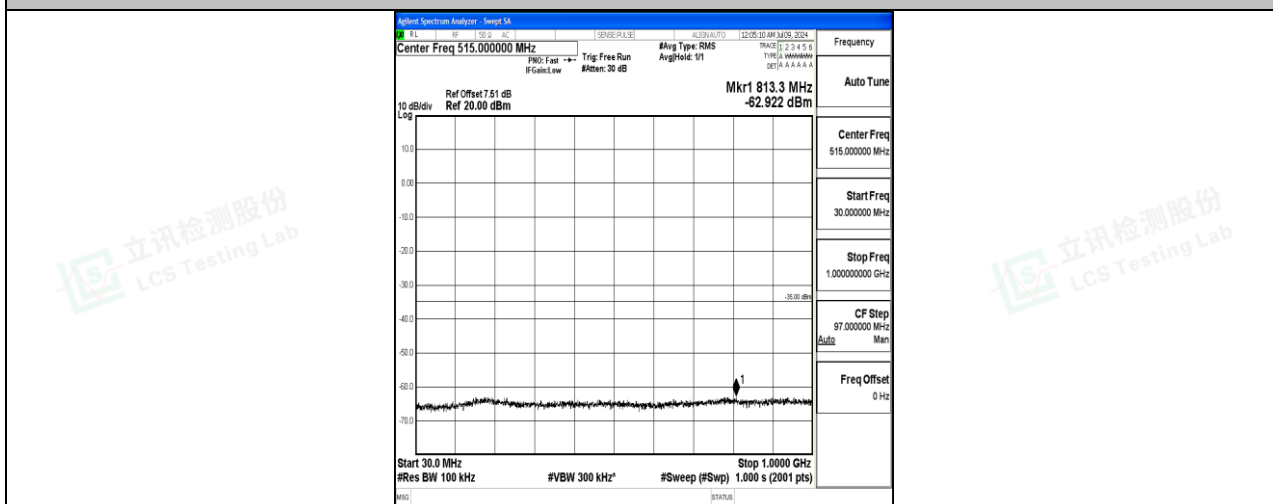

Band7_20MHz_QPSK_21100_1RB#0_30~1000_30~1000

Band7_20MHz_QPSK_21100_1RB#0_1000~20000_1000~20000

Band7_20MHz_QPSK_21100_1RB#0_20000~27000_20000~27000

Band7_20MHz_16QAM_21100_1RB#0_0.009~0.15_0.009~0.15

Band7_20MHz_16QAM_21100_1RB#0_0.15~30_0.15~30