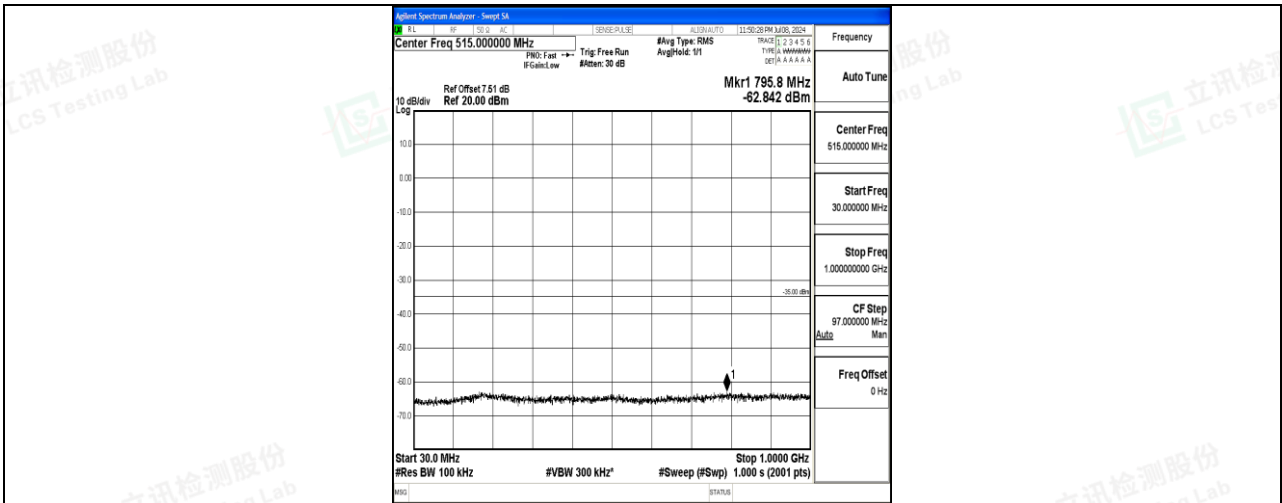

Band7_15MHz_QPSK_21375_1RB#0_30~1000_30~1000

Band7_15MHz_QPSK_21375_1RB#0_1000~20000_1000~20000

Band7_15MHz_QPSK_21375_1RB#0_20000~27000_20000~27000

Band7_15MHz_16QAM_21375_1RB#0_0.009~0.15_0.009~0.15

Band7_15MHz_16QAM_21375_1RB#0_0.15~30_0.15~30