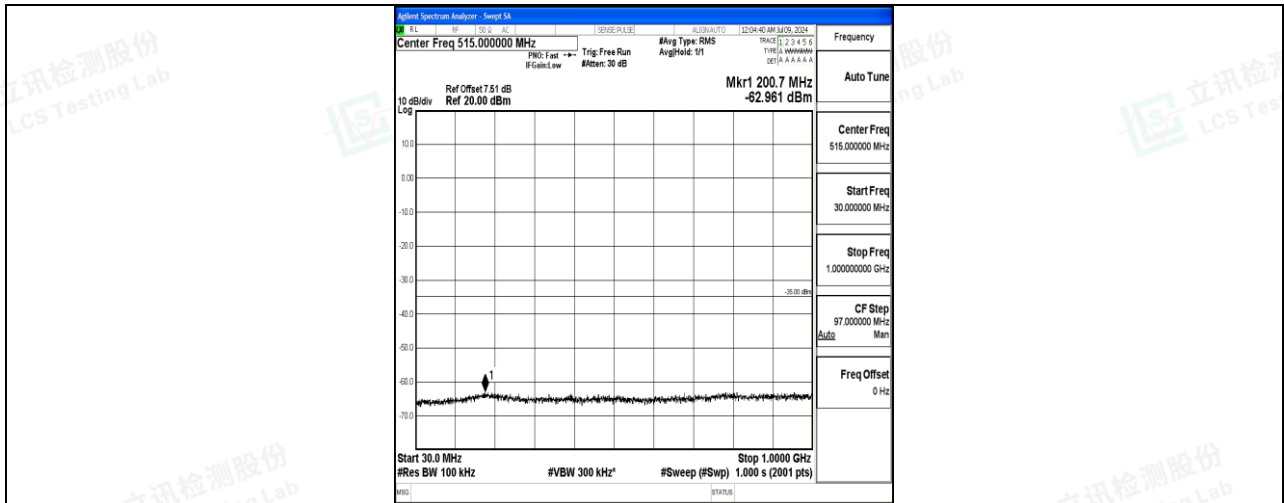

Band7_20MHz_16QAM_20850_1RB#0_30~1000_30~1000

Band7_20MHz_16QAM_20850_1RB#0_1000~20000_1000~20000

Band7_20MHz_16QAM_20850_1RB#0_20000~27000_20000~27000

Band7_20MHz_QPSK_21100_1RB#0_0.009~0.15_0.009~0.15

Band7_20MHz_QPSK_21100_1RB#0_0.15~30_0.15~30