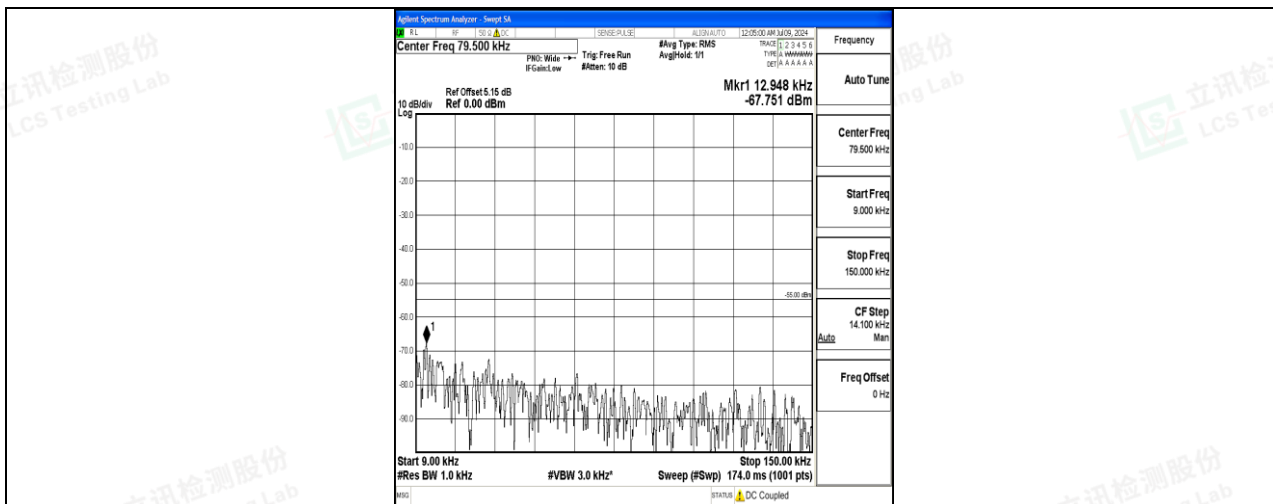

Band7_20MHz_QPSK_21100_1RB#0_30~1000_30~1000

Band7_20MHz_QPSK_21100_1RB#0_1000~20000_1000~20000

Band7_20MHz_QPSK_21100_1RB#0_20000~27000_20000~27000

Band7_20MHz_16QAM_21100_1RB#0_0.009~0.15_0.009~0.15

Band7_20MHz_16QAM_21100_1RB#0_0.15~30_0.15~30