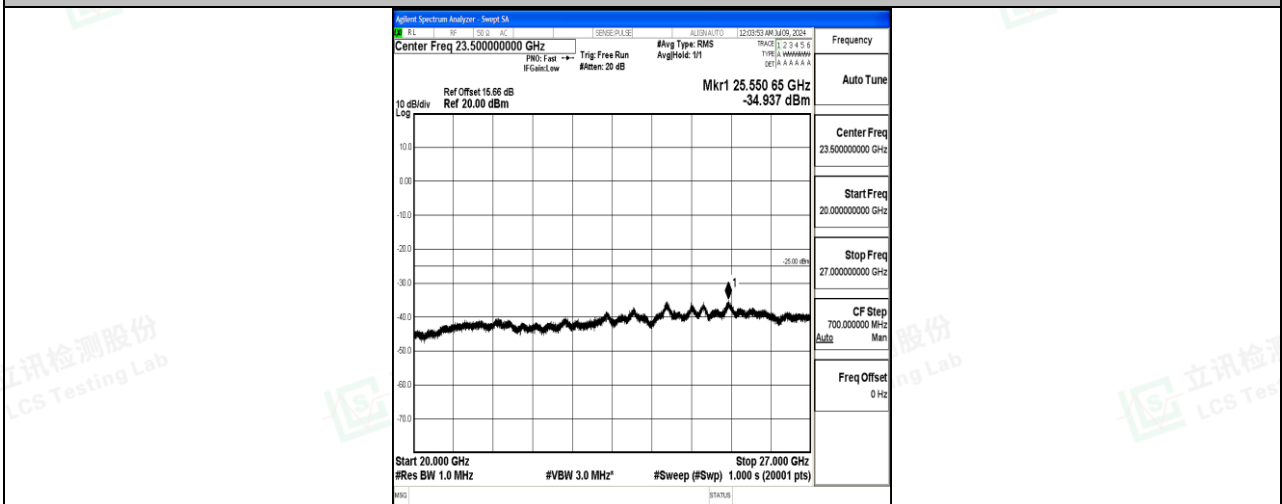

Band7_20MHz_QPSK_20850_1RB#0_1000~20000_1000~20000

Band7_20MHz_QPSK_20850_1RB#0_20000~27000_20000~27000