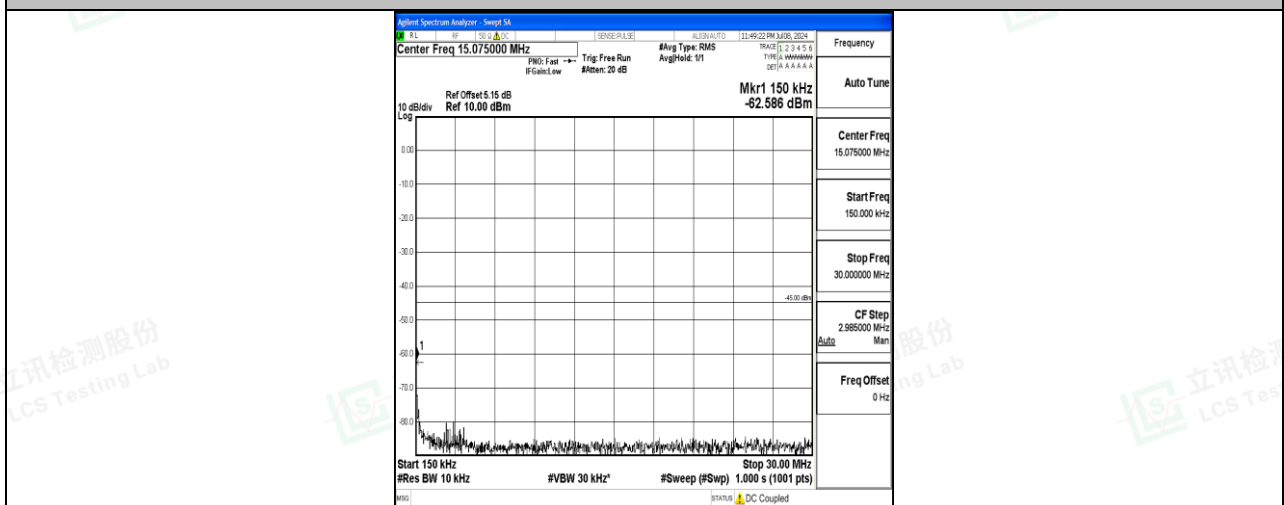

Band7_15MHz_QPSK_21100_1RB#0_30~1000_30~1000

Band7_15MHz_QPSK_21100_1RB#0_1000~20000_1000~20000

Band7_15MHz_QPSK_21100_1RB#0_20000~27000_20000~27000

Band7_15MHz_16QAM_21100_1RB#0_0.009~0.15_0.009~0.15

Band7_15MHz_16QAM_21100_1RB#0_0.15~30_0.15~30