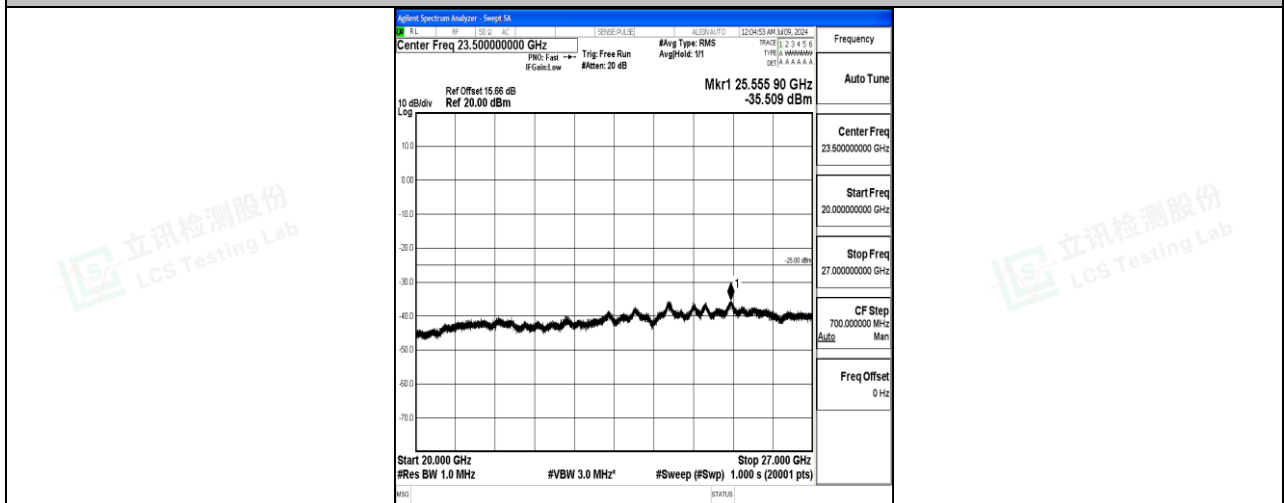

Band7_20MHz_QPSK_21100_1RB#0_1000~20000_1000~20000

Band7_20MHz_QPSK_21100_1RB#0_20000~27000_20000~27000