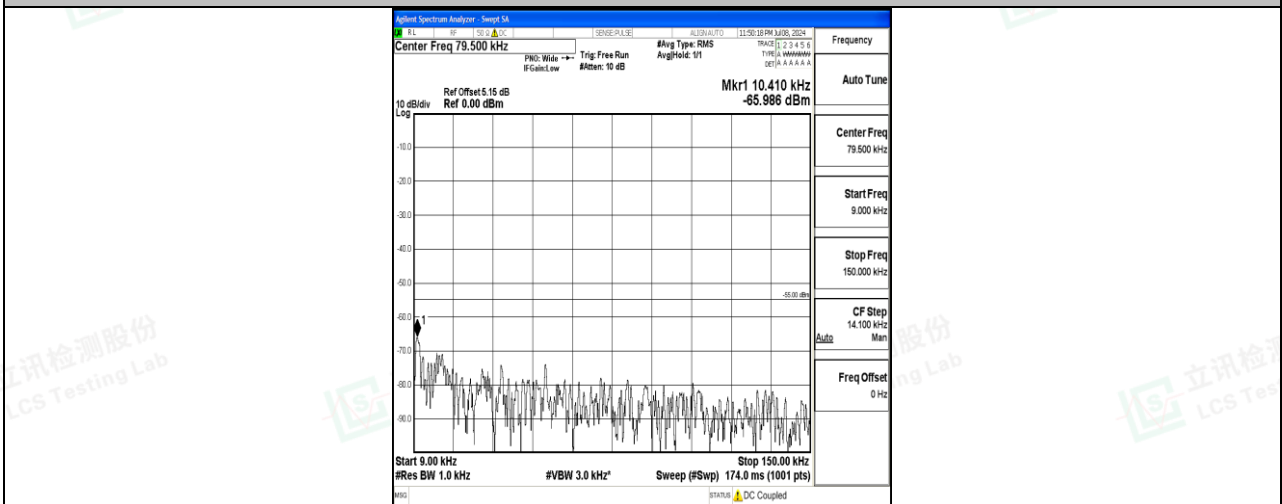

Band7_15MHz_QPSK_21375_1RB#0_30~1000_30~1000

Band7_15MHz_QPSK_21375_1RB#0_1000~20000_1000~20000

Band7_15MHz_QPSK_21375_1RB#0_20000~27000_20000~27000

Band7_15MHz_16QAM_21375_1RB#0_0.009~0.15_0.009~0.15

Band7_15MHz_16QAM_21375_1RB#0_0.15~30_0.15~30