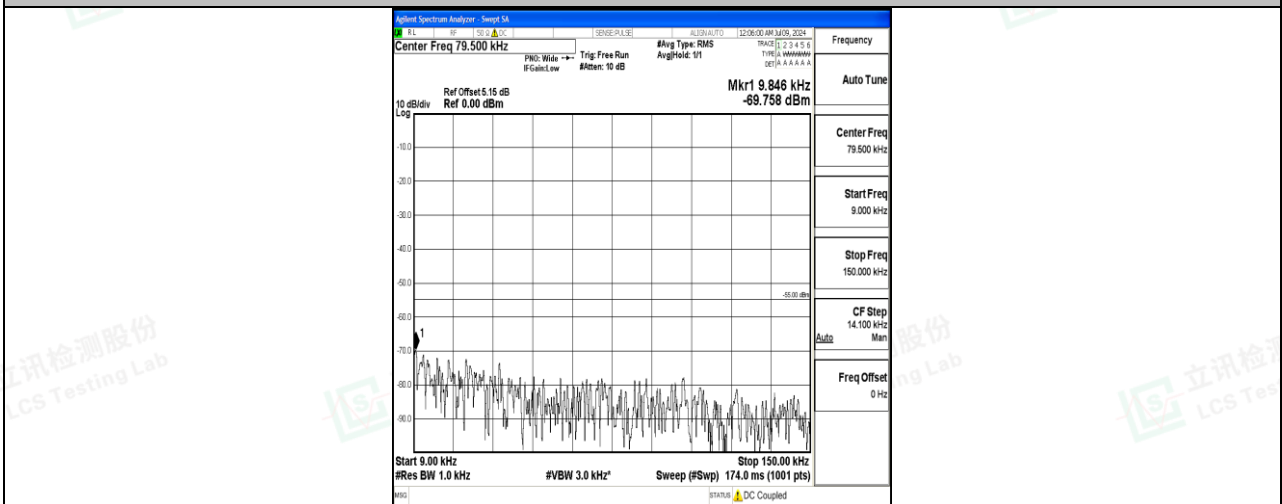

Band7_20MHz_QPSK_21350_1RB#0_30~1000_30~1000

Band7_20MHz_QPSK_21350_1RB#0_1000~20000_1000~20000

Band7_20MHz_QPSK_21350_1RB#0_20000~27000_20000~27000

Band7_20MHz_16QAM_21350_1RB#0_0.009~0.15_0.009~0.15

Band7_20MHz_16QAM_21350_1RB#0_0.15~30_0.15~30