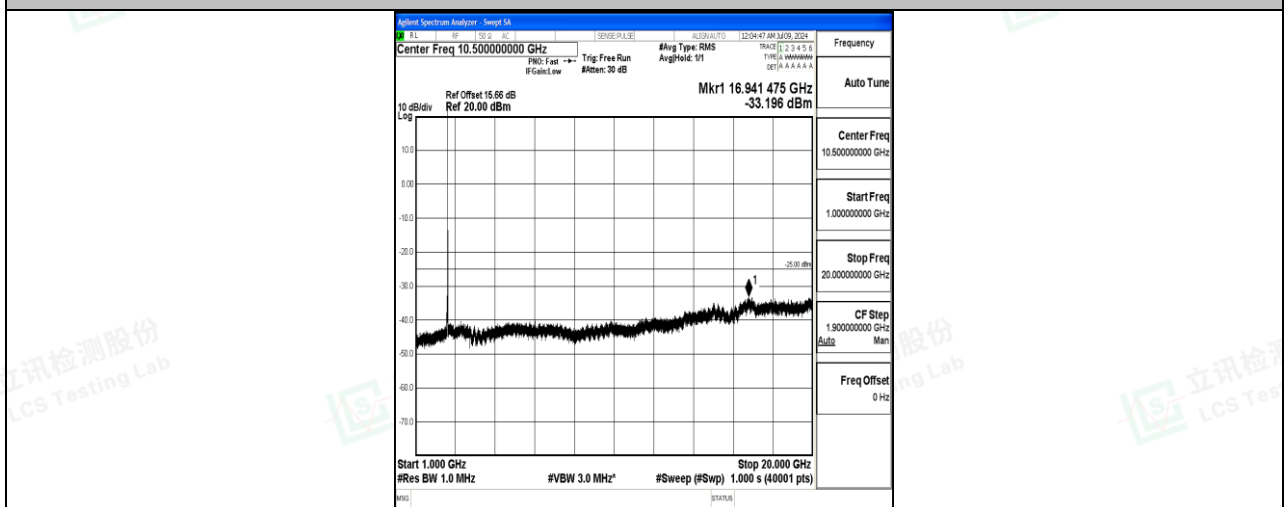

Band7_20MHz_QPSK_21100_1RB#0_30~1000_30~1000

Band7_20MHz_QPSK_21100_1RB#0_1000~20000_1000~20000