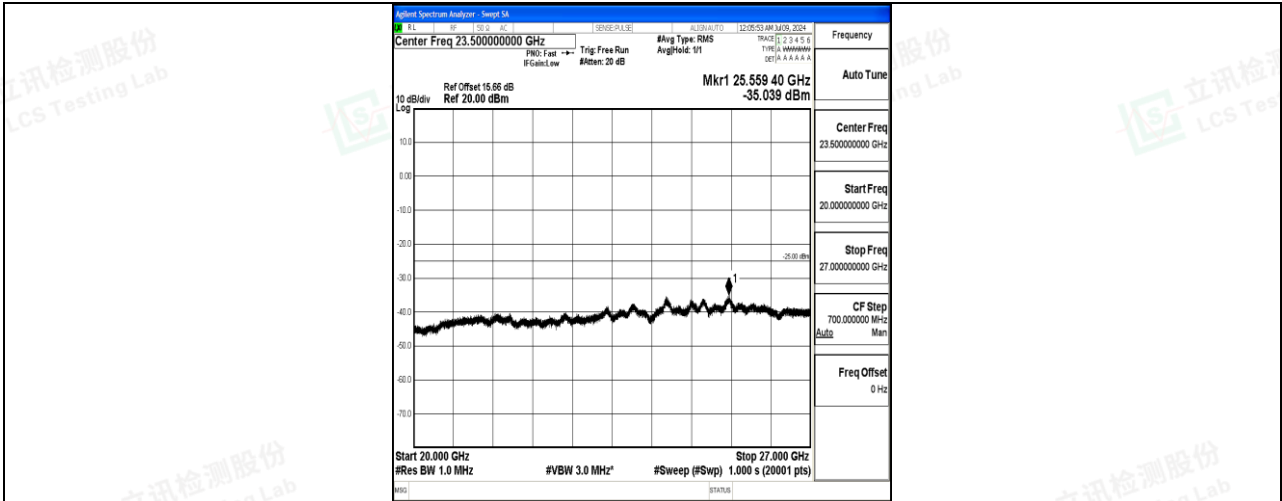

Band7_20MHz_QPSK_21350_1RB#0_1000~20000_1000~20000

Band7_20MHz_QPSK_21350_1RB#0_20000~27000_20000~27000