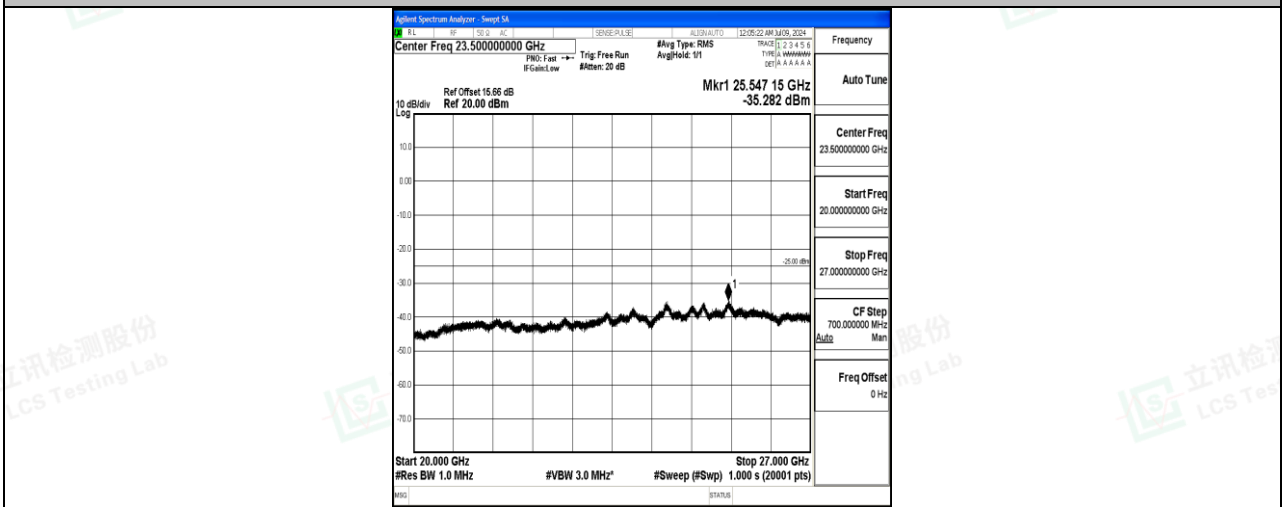

Band7_20MHz_16QAM_21100_1RB#0_1000~20000_1000~20000

Band7_20MHz_16QAM_21100_1RB#0_20000~27000_20000~27000