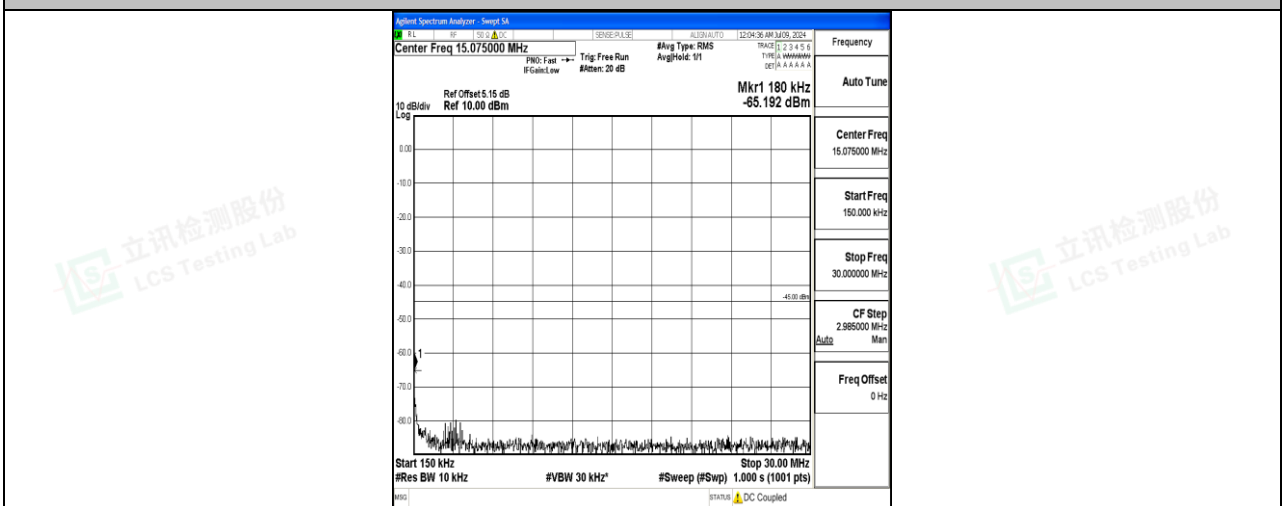

Band7_20MHz_16QAM_20850_1RB#0_30~1000_30~1000

Band7_20MHz_16QAM_20850_1RB#0_1000~20000_1000~20000

Band7_20MHz_16QAM_20850_1RB#0_20000~27000_20000~27000

Band7_20MHz_QPSK_21100_1RB#0_0.009~0.15_0.009~0.15

Band7_20MHz_QPSK_21100_1RB#0_0.15~30_0.15~30