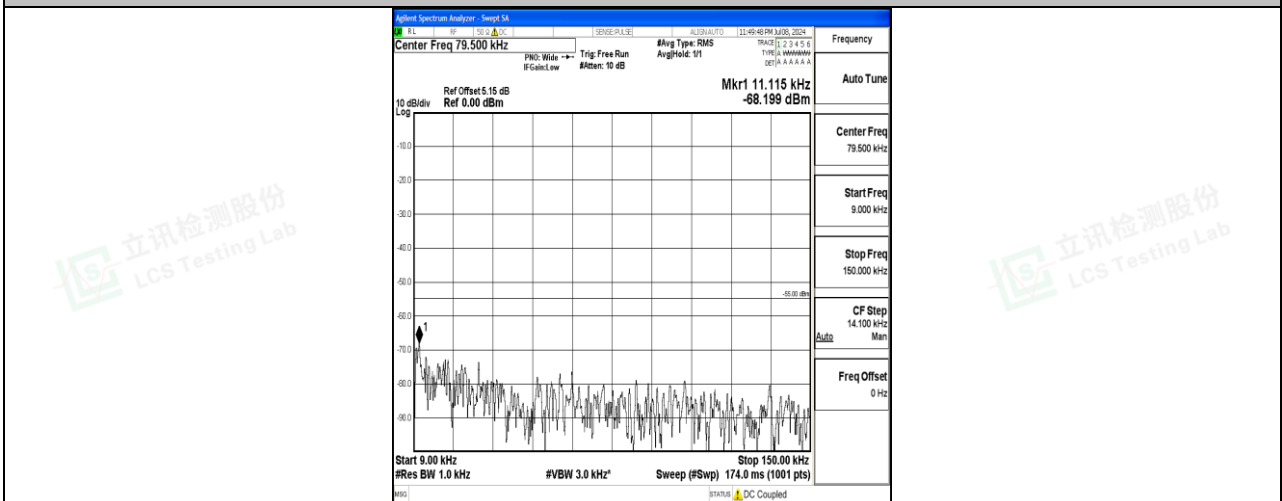

Band7_15MHz_16QAM_21100_1RB#0_30~1000_30~1000

Band7_15MHz_16QAM_21100_1RB#0_1000~20000_1000~20000

Band7_15MHz_16QAM_21100_1RB#0_20000~27000_20000~27000

Band7_15MHz_QPSK_21375_1RB#0_0.009~0.15_0.009~0.15

Band7_15MHz_QPSK_21375_1RB#0_0.15~30_0.15~30