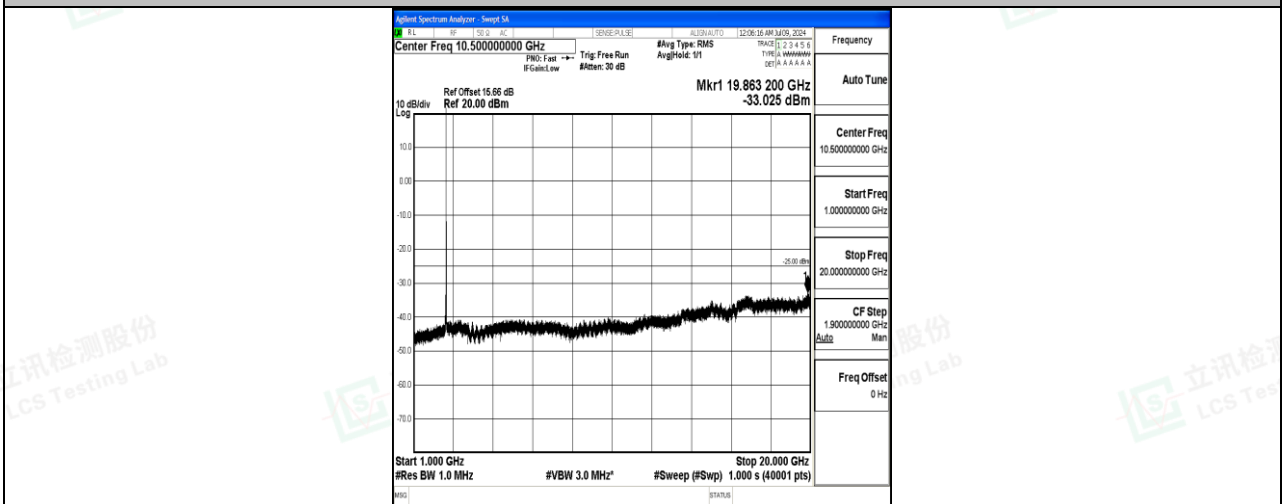

Band7_20MHz_16QAM_21350_1RB#0_30~1000_30~1000

Band7_20MHz_16QAM_21350_1RB#0_1000~20000_1000~20000