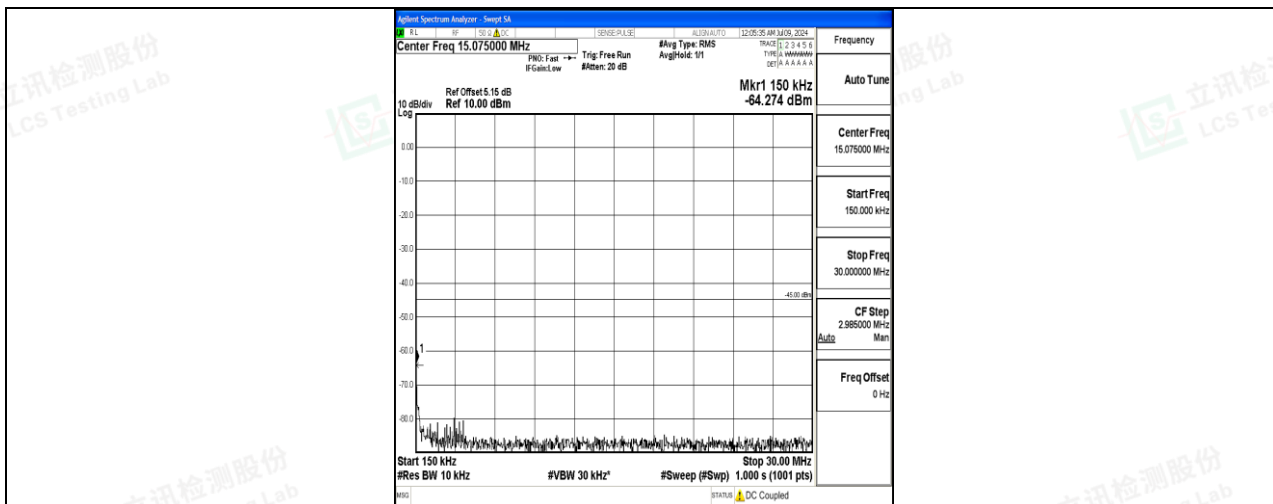

Band7_20MHz_16QAM_21100_1RB#0_30~1000_30~1000

Band7_20MHz_16QAM_21100_1RB#0_1000~20000_1000~20000

Band7_20MHz_16QAM_21100_1RB#0_20000~27000_20000~27000

Band7_20MHz_QPSK_21350_1RB#0_0.009~0.15_0.009~0.15

Band7_20MHz_QPSK_21350_1RB#0_0.15~30_0.15~30