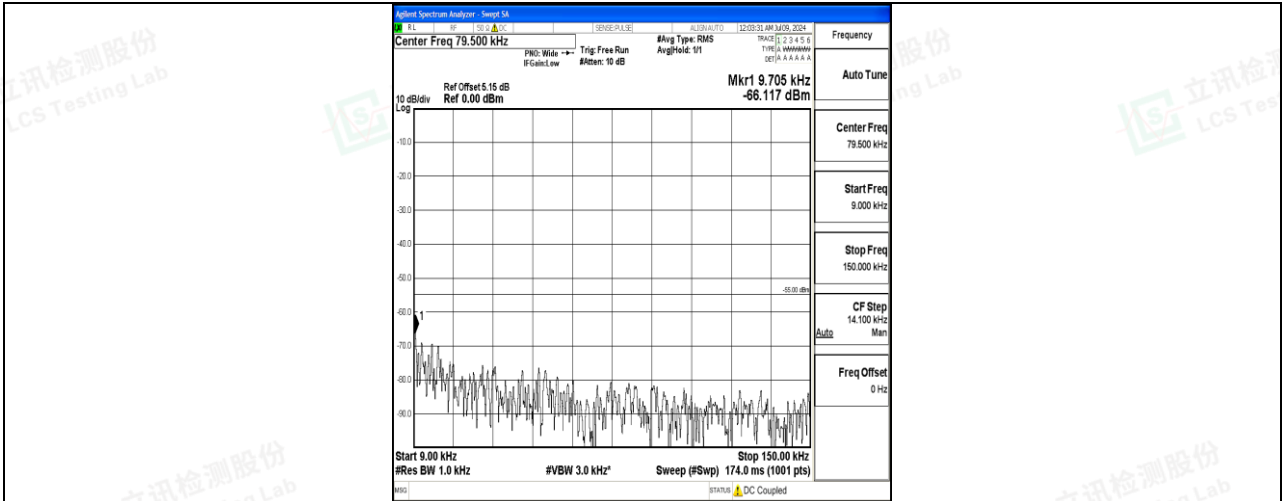

Band7_15MHz_16QAM_21375_1RB#0_30~1000_30~1000

Band7_15MHz_16QAM_21375_1RB#0_1000~20000_1000~20000

Band7_15MHz_16QAM_21375_1RB#0_20000~27000_20000~27000

Band7_20MHz_QPSK_20850_1RB#0_0.009~0.15_0.009~0.15

Band7_20MHz_QPSK_20850_1RB#0_0.15~30_0.15~30