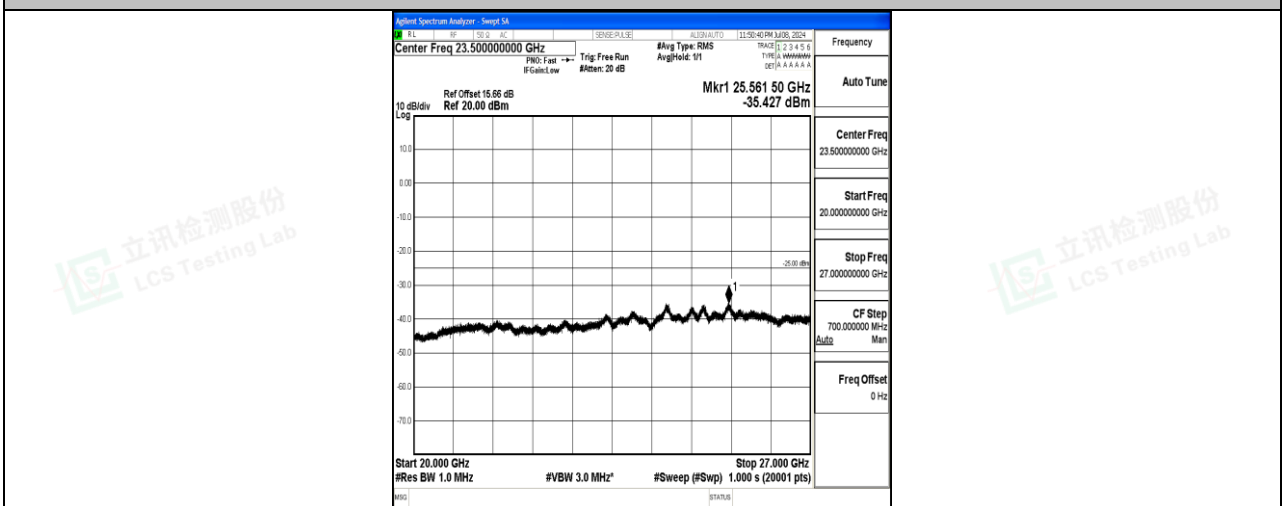

Band7_15MHz_16QAM_21375_1RB#0_1000~20000_1000~20000

Band7_15MHz_16QAM_21375_1RB#0_20000~27000_20000~27000