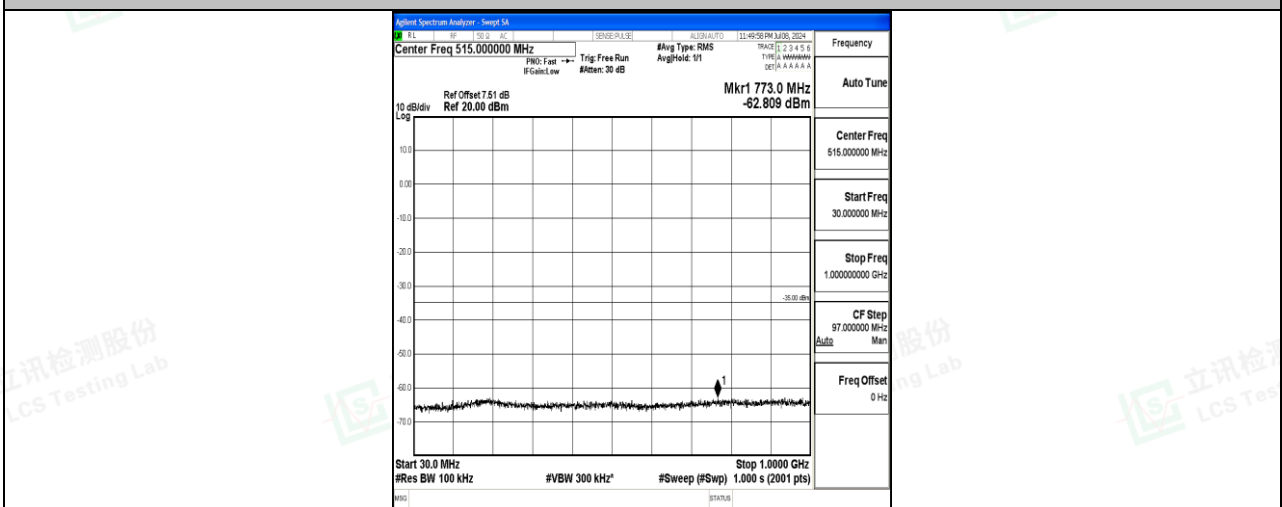

Band7_15MHz_16QAM_21100_1RB#0_30~1000_30~1000

Band7_15MHz_16QAM_21100_1RB#0_1000~20000_1000~20000

Band7_15MHz_16QAM_21100_1RB#0_20000~27000_20000~27000

Band7_15MHz_QPSK_21375_1RB#0_0.009~0.15_0.009~0.15

Band7_15MHz_QPSK_21375_1RB#0_0.15~30_0.15~30