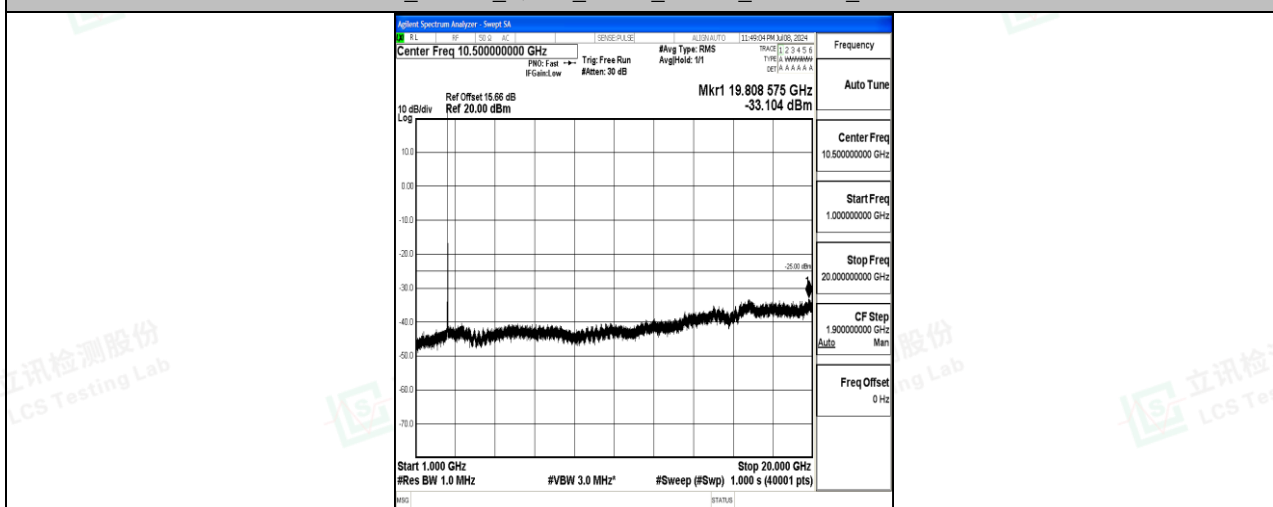

Band7_15MHz_QPSK_21100_1RB#0_30~1000_30~1000

Band7_15MHz_QPSK_21100_1RB#0_1000~20000_1000~20000

Band7_15MHz_QPSK_21100_1RB#0_20000~27000_20000~27000

Band7_15MHz_16QAM_21100_1RB#0_0.009~0.15_0.009~0.15

Band7_15MHz_16QAM_21100_1RB#0_0.15~30_0.15~30