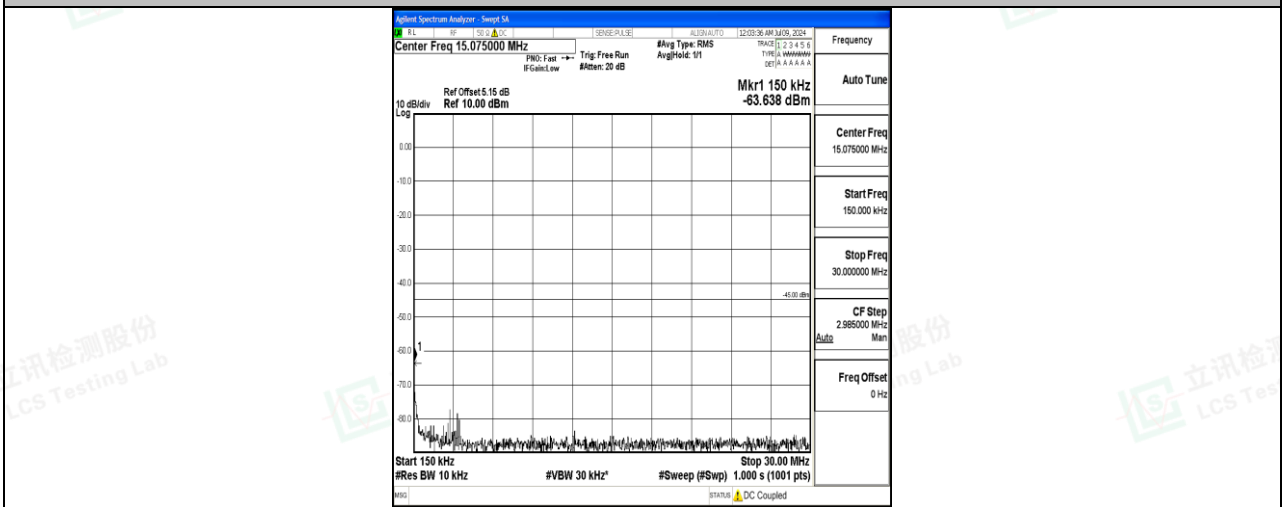

Band7_15MHz_16QAM_21375_1RB#0_30~1000_30~1000

Band7_15MHz_16QAM_21375_1RB#0_1000~20000_1000~20000

Band7_15MHz_16QAM_21375_1RB#0_20000~27000_20000~27000

Band7_20MHz_QPSK_20850_1RB#0_0.009~0.15_0.009~0.15

Band7_20MHz_QPSK_20850_1RB#0_0.15~30_0.15~30