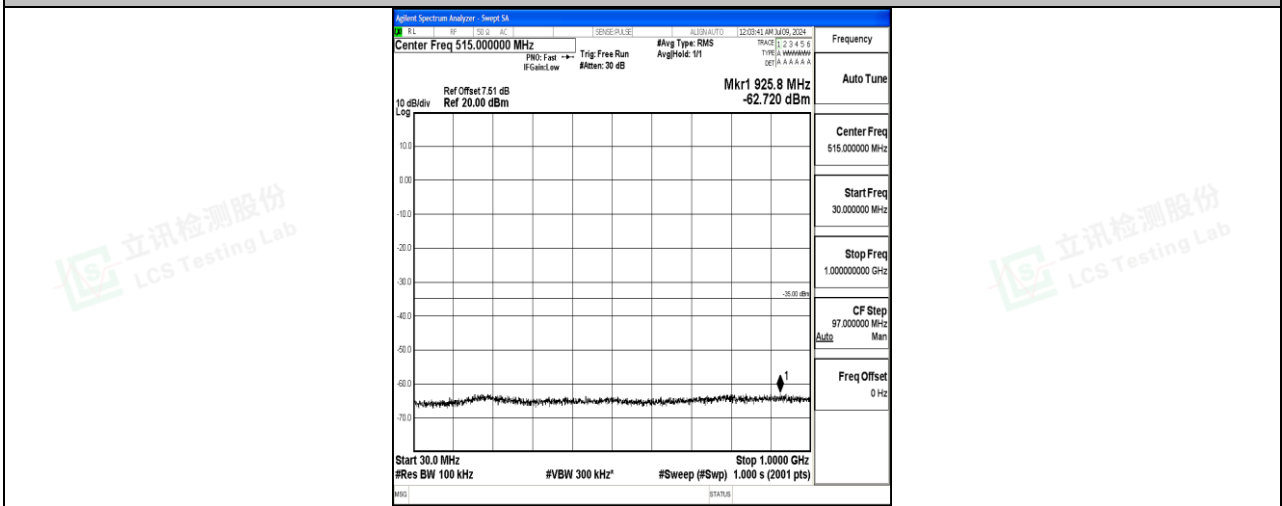

Band7_15MHz_16QAM_21375_1RB#0_30~1000_30~1000

Band7_15MHz_16QAM_21375_1RB#0_1000~20000_1000~20000

Band7_15MHz_16QAM_21375_1RB#0_20000~27000_20000~27000

Band7_20MHz_QPSK_20850_1RB#0_0.009~0.15_0.009~0.15

Band7_20MHz_QPSK_20850_1RB#0_0.15~30_0.15~30