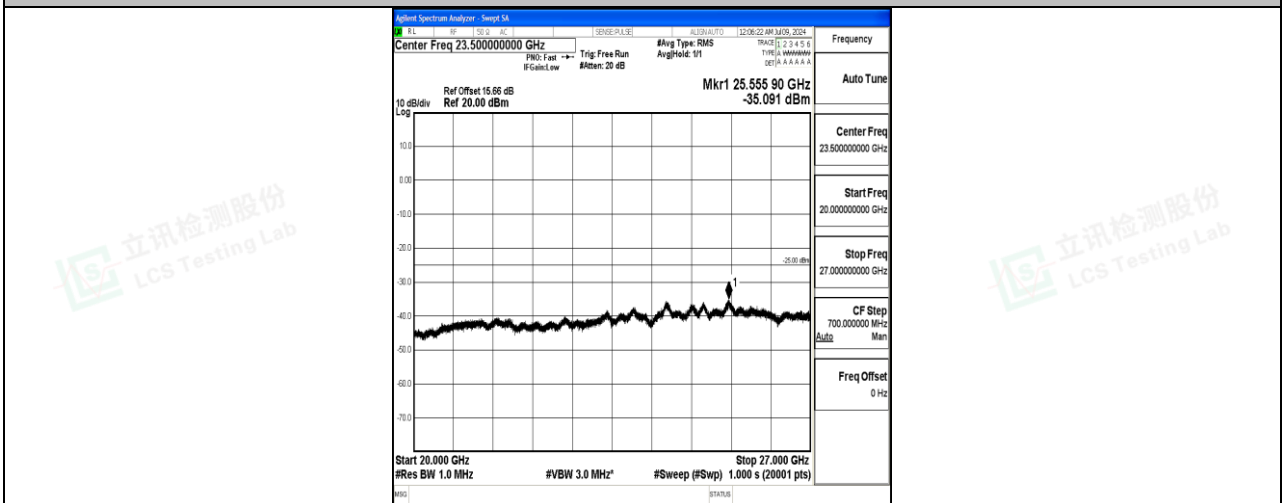

Band7_20MHz_16QAM_21350_1RB#0_1000~20000_1000~20000

Band7_20MHz_16QAM_21350_1RB#0_20000~27000_20000~27000