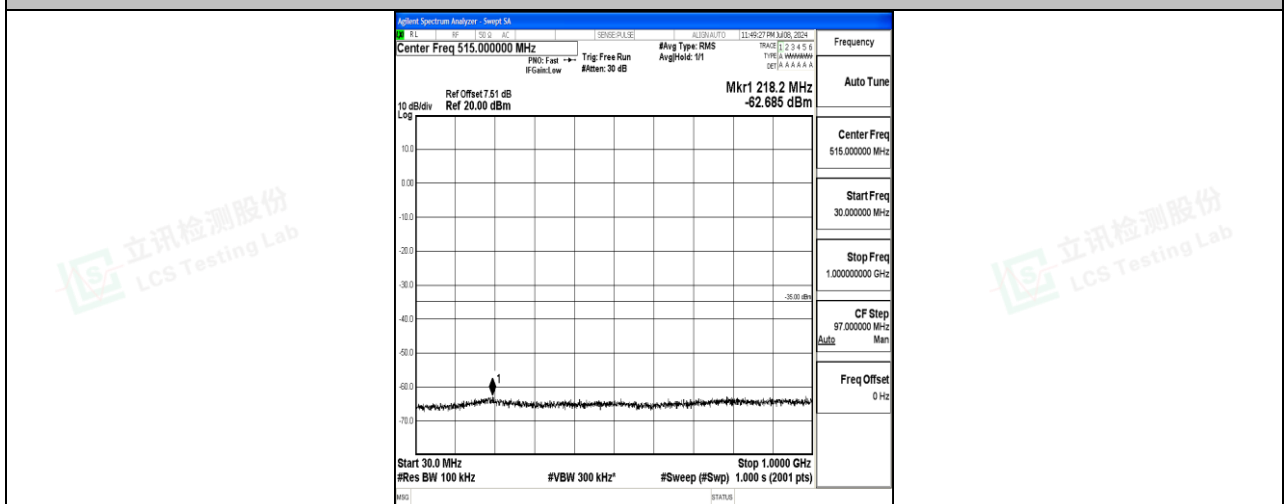

Band7_15MHz_QPSK_21100_1RB#0_30~1000_30~1000

Band7_15MHz_QPSK_21100_1RB#0_1000~20000_1000~20000

Band7_15MHz_QPSK_21100_1RB#0_20000~27000_20000~27000

Band7_15MHz_16QAM_21100_1RB#0_0.009~0.15_0.009~0.15

Band7_15MHz_16QAM_21100_1RB#0_0.15~30_0.15~30