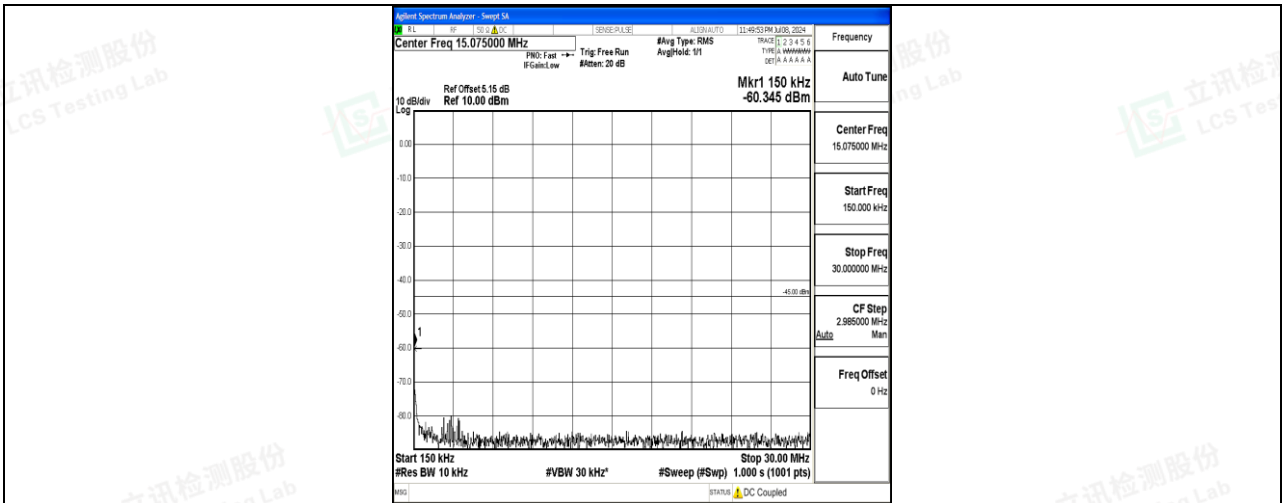

Band7_15MHz_16QAM_21100_1RB#0_30~1000_30~1000

Band7_15MHz_16QAM_21100_1RB#0_1000~20000_1000~20000

Band7_15MHz_16QAM_21100_1RB#0_20000~27000_20000~27000

Band7_15MHz_QPSK_21375_1RB#0_0.009~0.15_0.009~0.15

Band7_15MHz_QPSK_21375_1RB#0_0.15~30_0.15~30