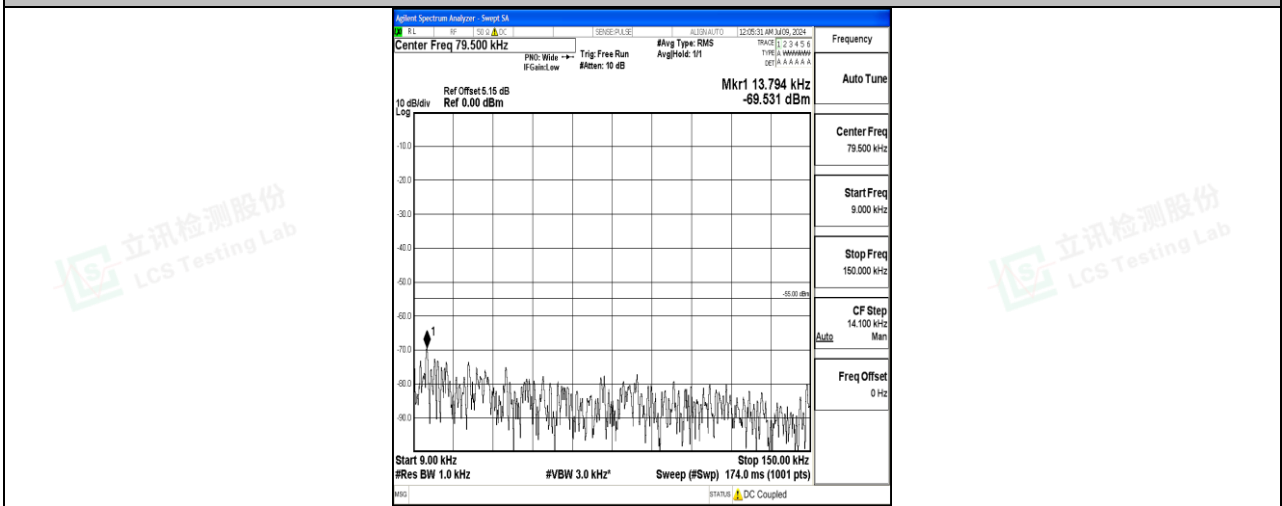

Band7_20MHz_16QAM_21100_1RB#0_30~1000_30~1000

Band7_20MHz_16QAM_21100_1RB#0_1000~20000_1000~20000

Band7_20MHz_16QAM_21100_1RB#0_20000~27000_20000~27000

Band7_20MHz_QPSK_21350_1RB#0_0.009~0.15_0.009~0.15

Band7_20MHz_QPSK_21350_1RB#0_0.15~30_0.15~30