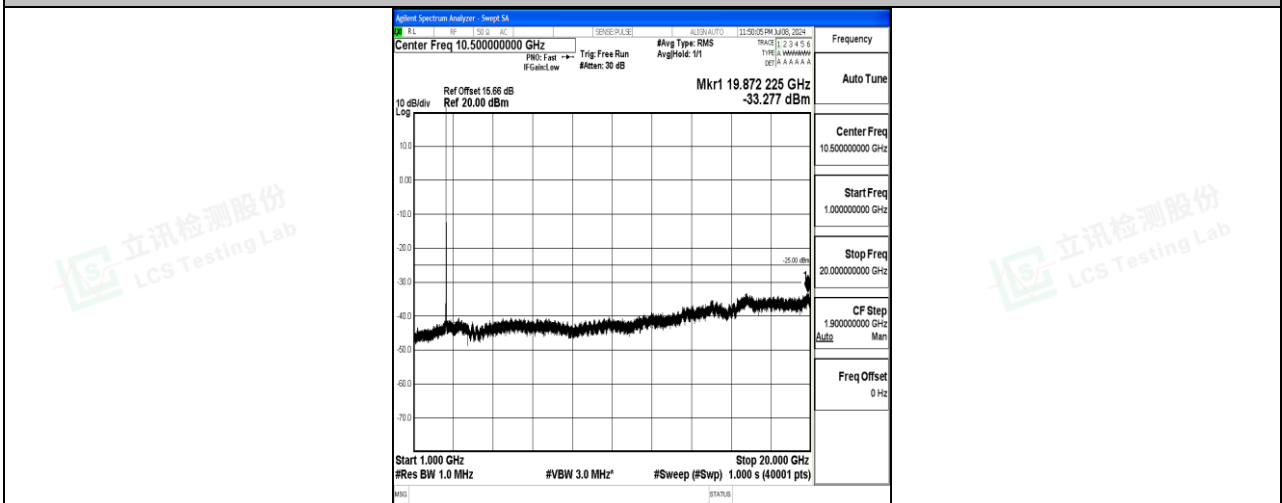

Band7_15MHz_QPSK_21375_1RB#0_30~1000_30~1000

Band7_15MHz_QPSK_21375_1RB#0_1000~20000_1000~20000