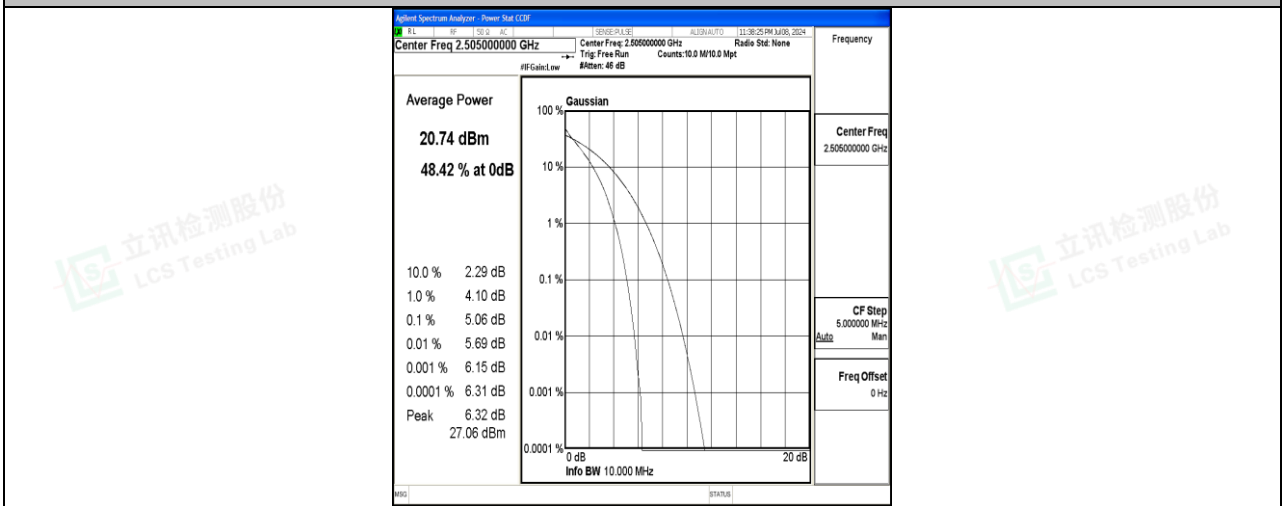

Band7-10MHz-16QAM-20800-1RB#0-PASS

Band7-10MHz-QPSK-20800-50RB#0-PASS