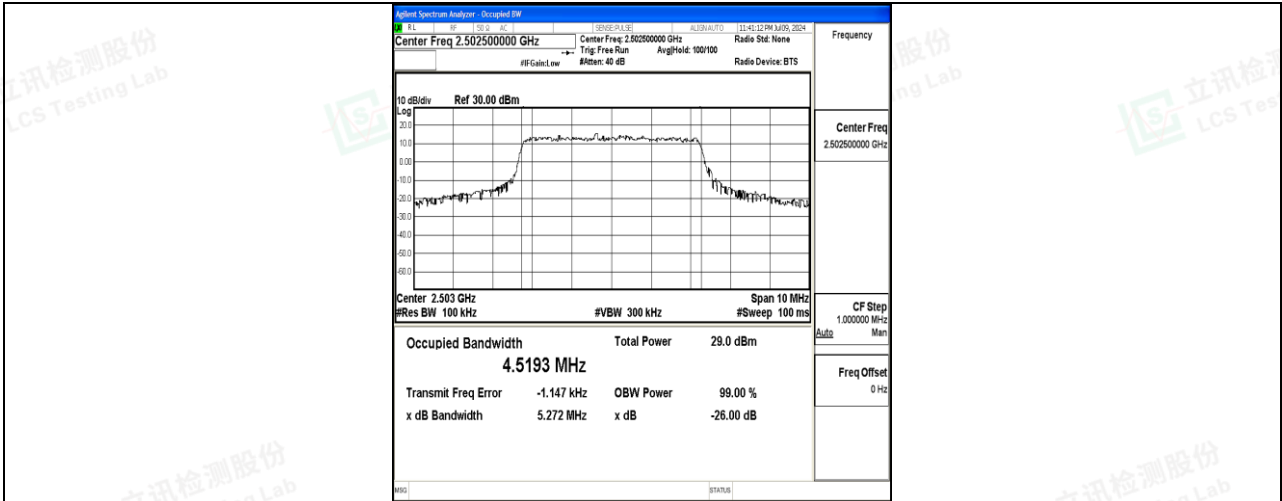

Band7-5MHz-16QAM-20775-25RB#0-PASS

Band7-5MHz-QPSK-21100-25RB#0-PASS

Band7-5MHz-16QAM-21100-25RB#0-PASS