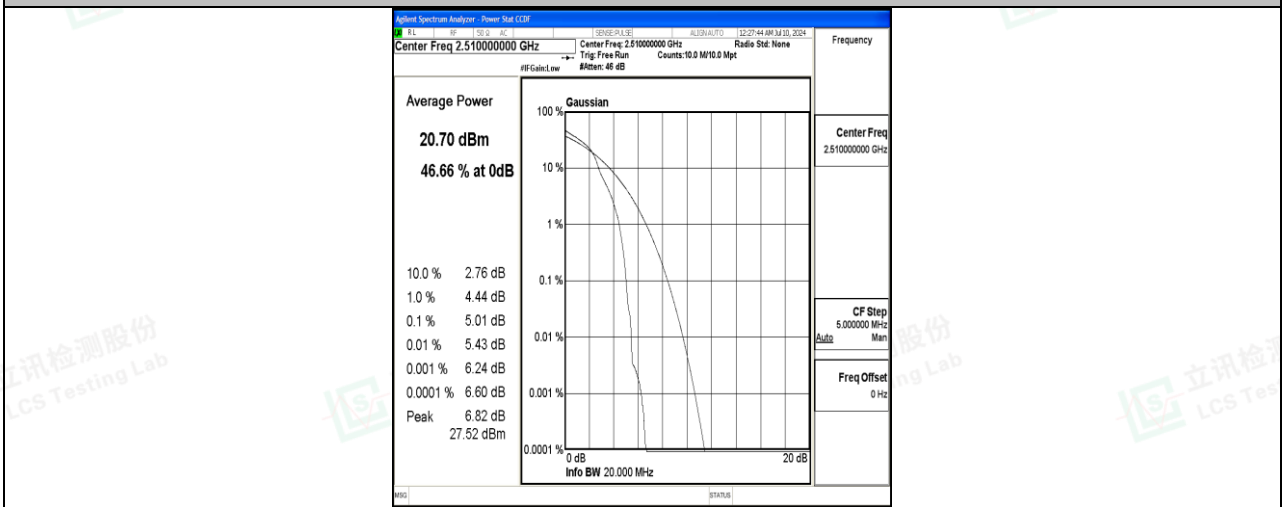

Band7-20MHz-QPSK-20850-1RB#0-PASS