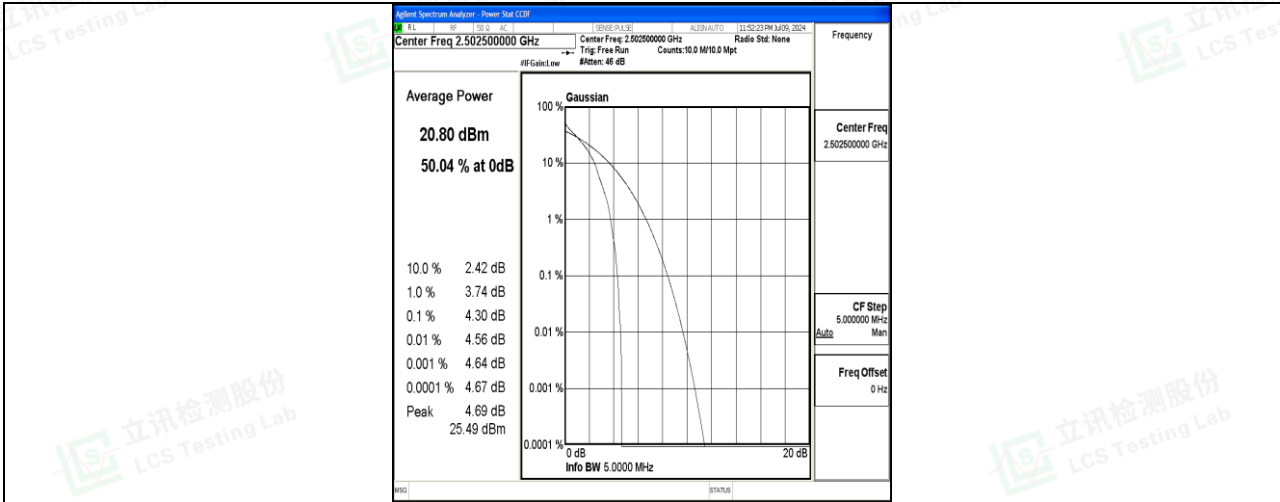

Test Graphs

Band7-5MHz-QPSK-20775-1RB#0-PASS