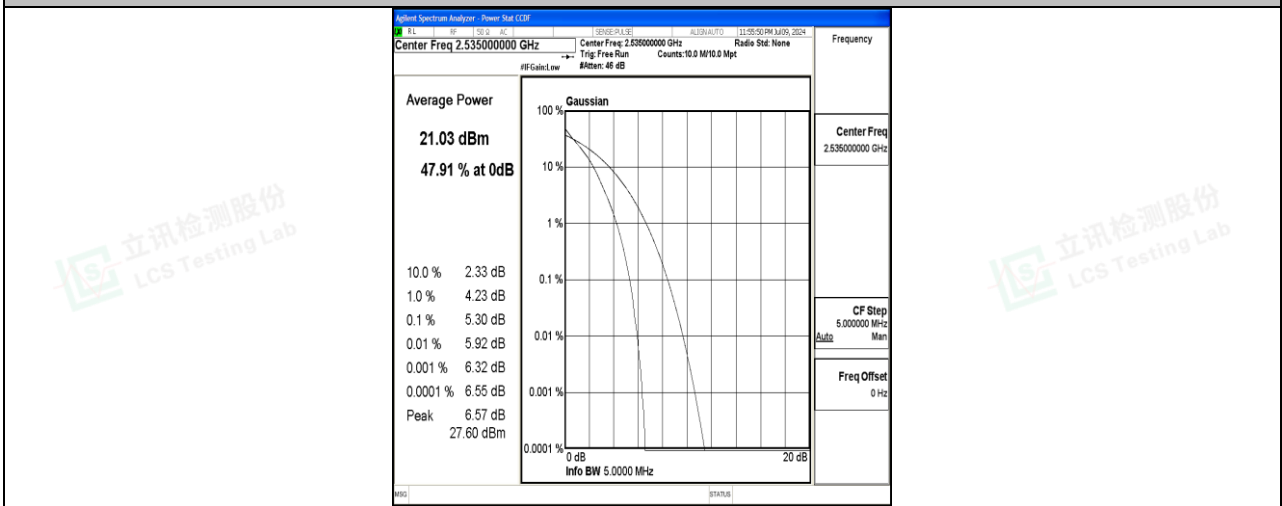

Band7-10MHz-QPSK-21100-1RB#0-PASS

Band7-5MHz-QPSK-21100-25RB#0-PASS