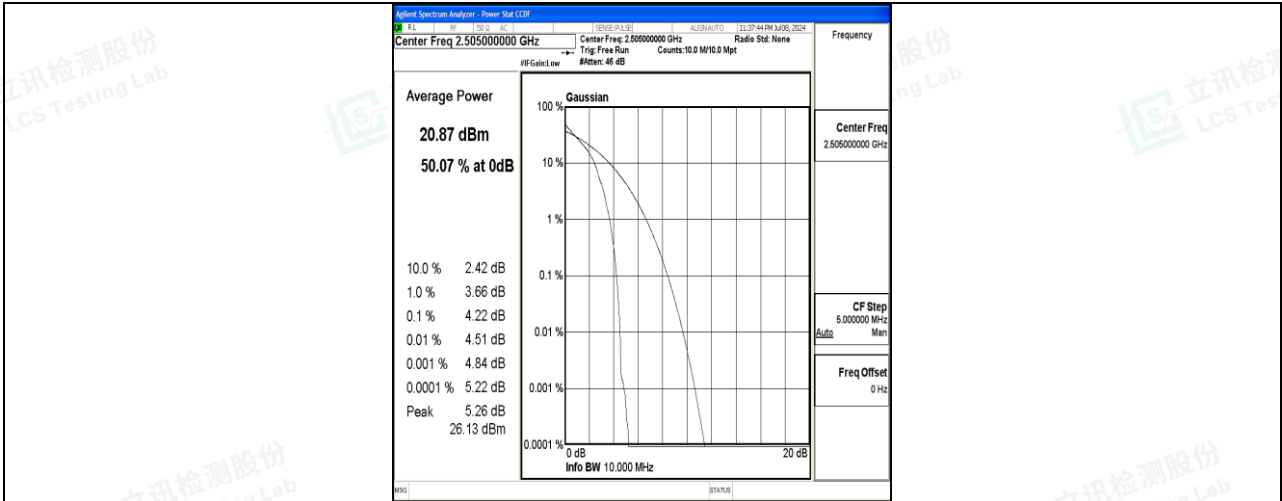

Band7-10MHz-QPSK-20800-1RB#0-PASS

Band7-10MHz-16QAM-20800-1RB#0-PASS

Band7-10MHz-QPSK-20800-50RB#0-PASS