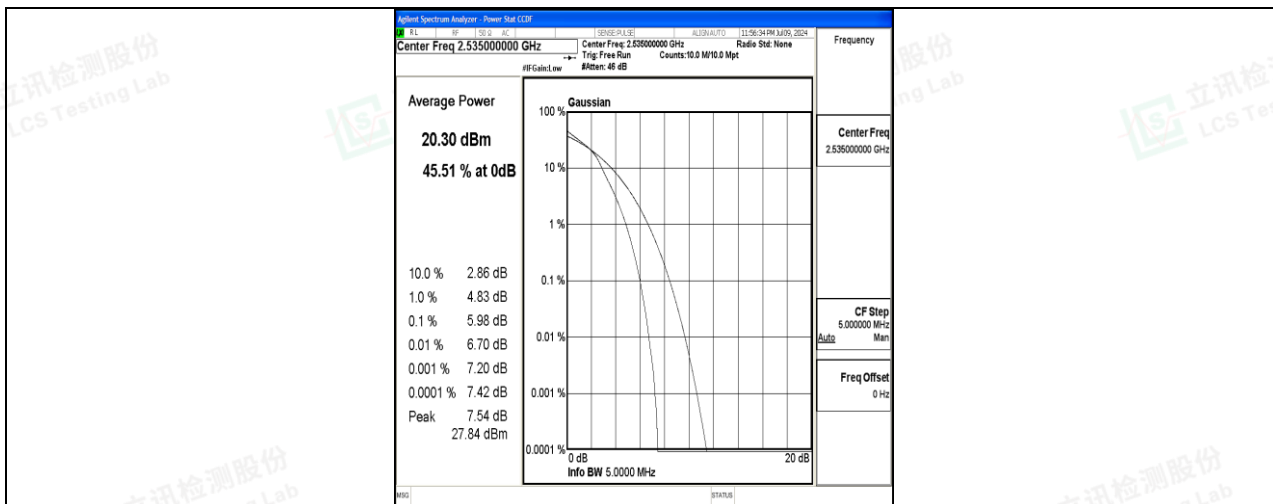

Band7-5MHz-16QAM-21100-25RB#0-PASS

Band7-5MHz-QPSK-21425-1RB#0-PASS

Band7-5MHz-16QAM-21425-1RB#0-PASS