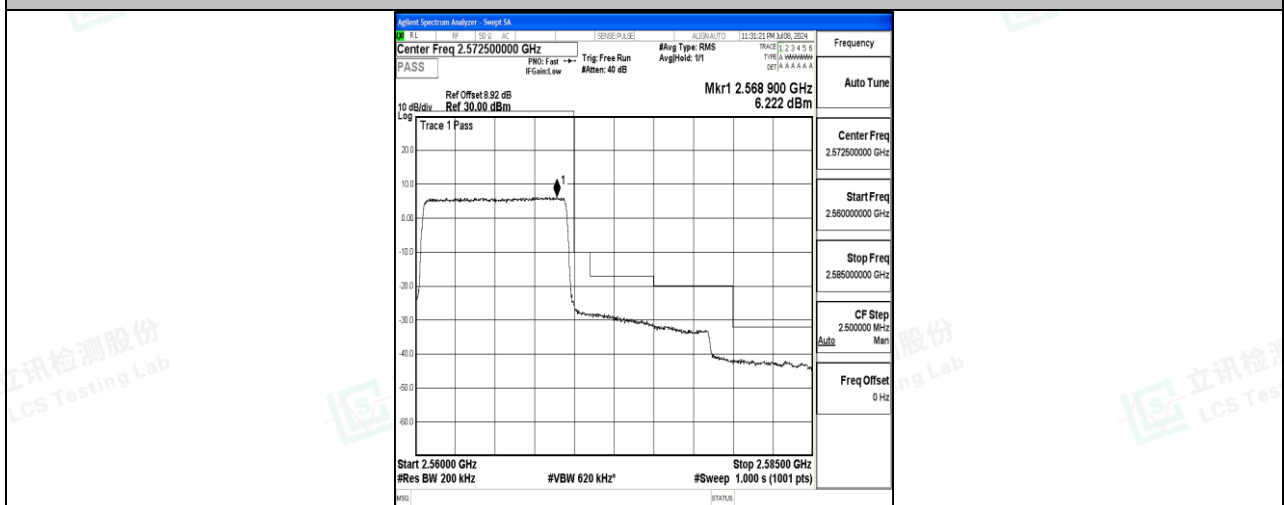

Band7_10MHz_QPSK_21400_50RB#0