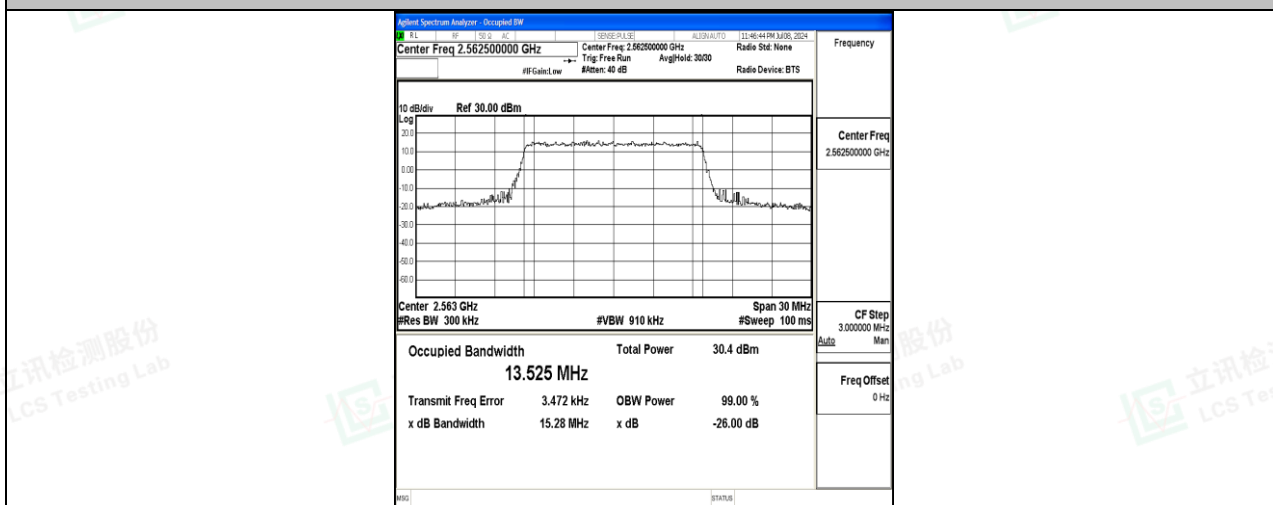

Band7-15MHz-16QAM-21100-75RB#0-PASS