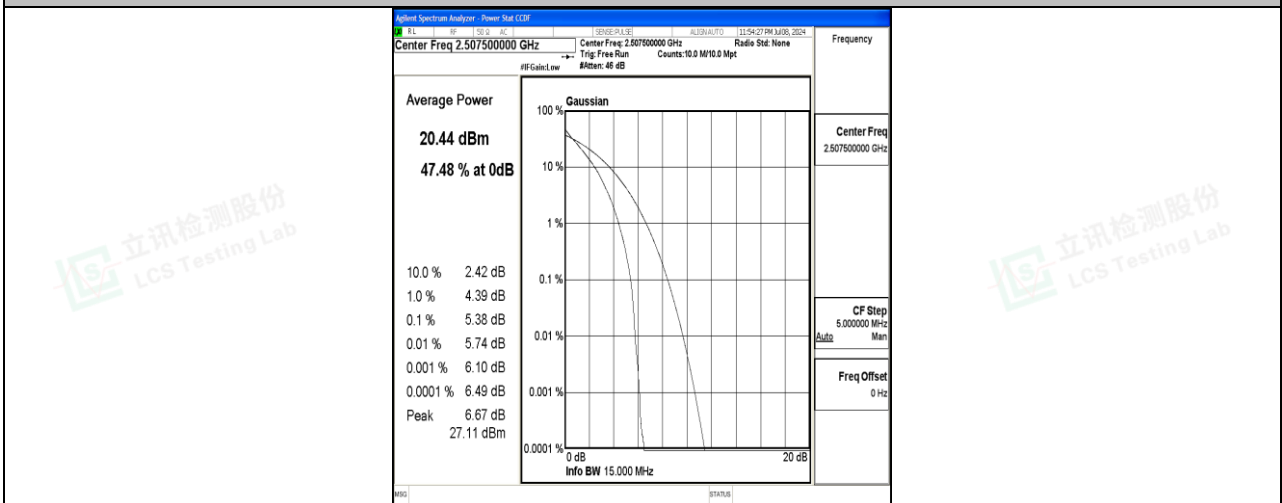

Band7-15MHz-16QAM-20825-1RB#0-PASS

Band7-15MHz-QPSK-20825-75RB#0-PASS