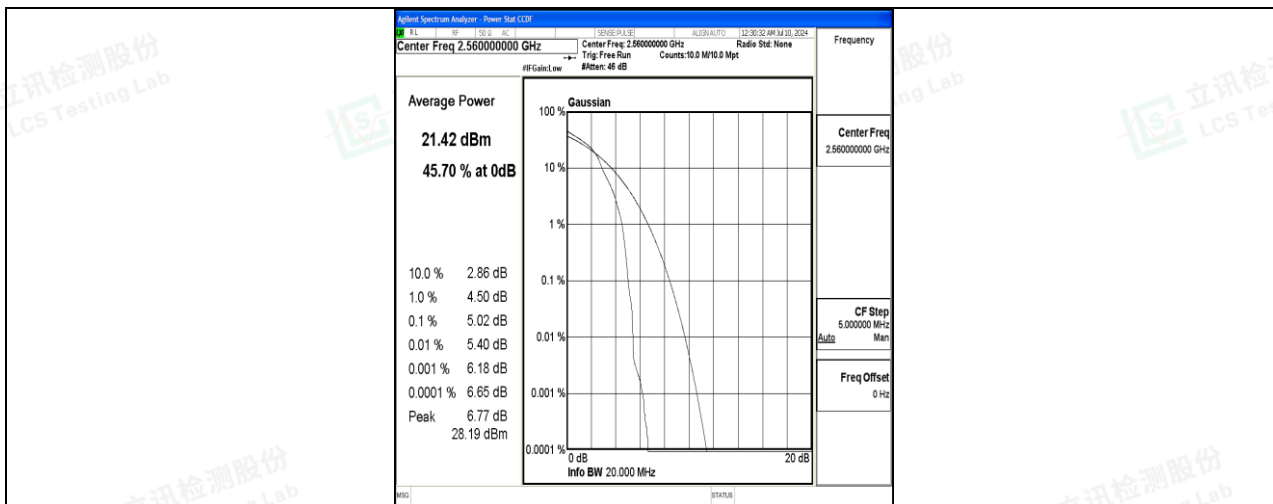

Band7-20MHz-16QAM-21350-1RB#0-PASS