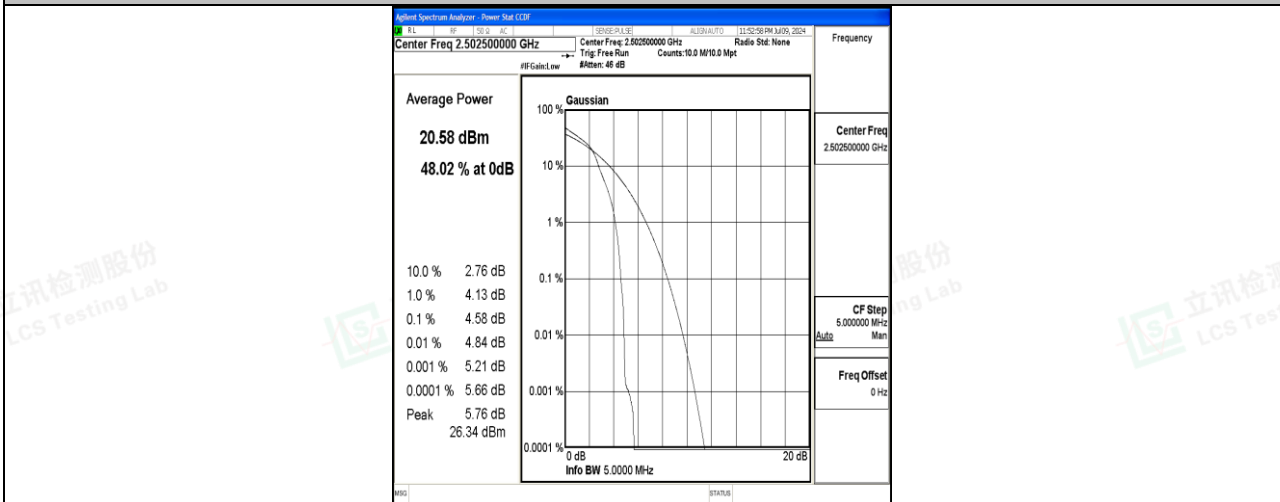

Scan code to check authenticity

Test Graphs

Band7-5MHz-QPSK-20775-1RB#0-PASS

Band7-5MHz-16QAM-20775-1RB#0-PASS

Band7-5MHz-QPSK-20775-25RB#0-PASS

Band7-5MHz-16QAM-20775-25RB#0-PASS

Band7-5MHz-QPSK-21100-1RB#0-PASS