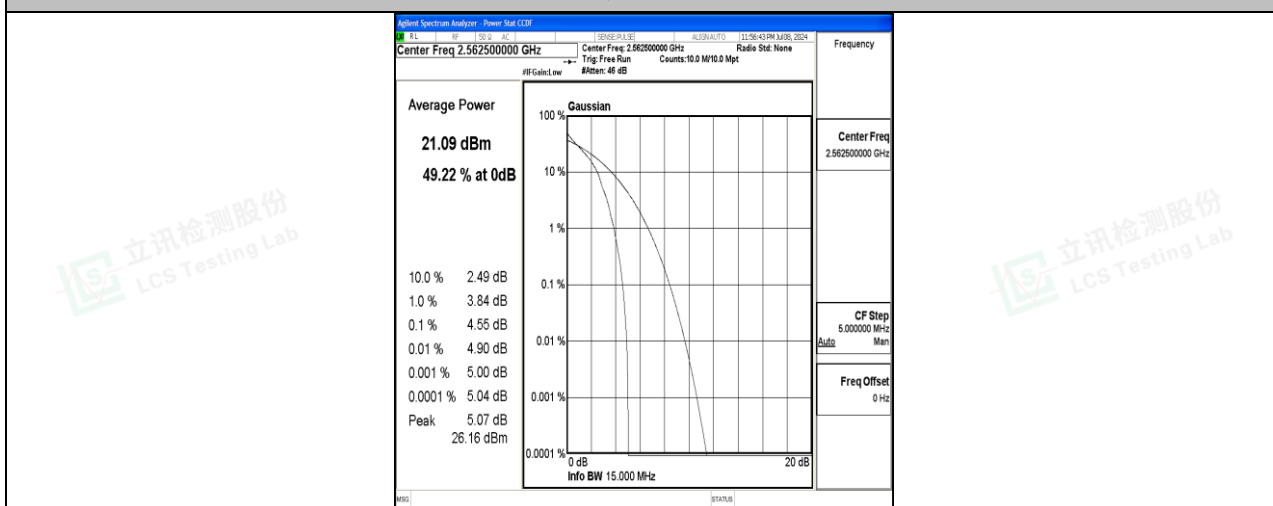

Band7-15MHz-16QAM-21100-75RB#0-PASS

Band7-15MHz-QPSK-21375-1RB#0-PASS