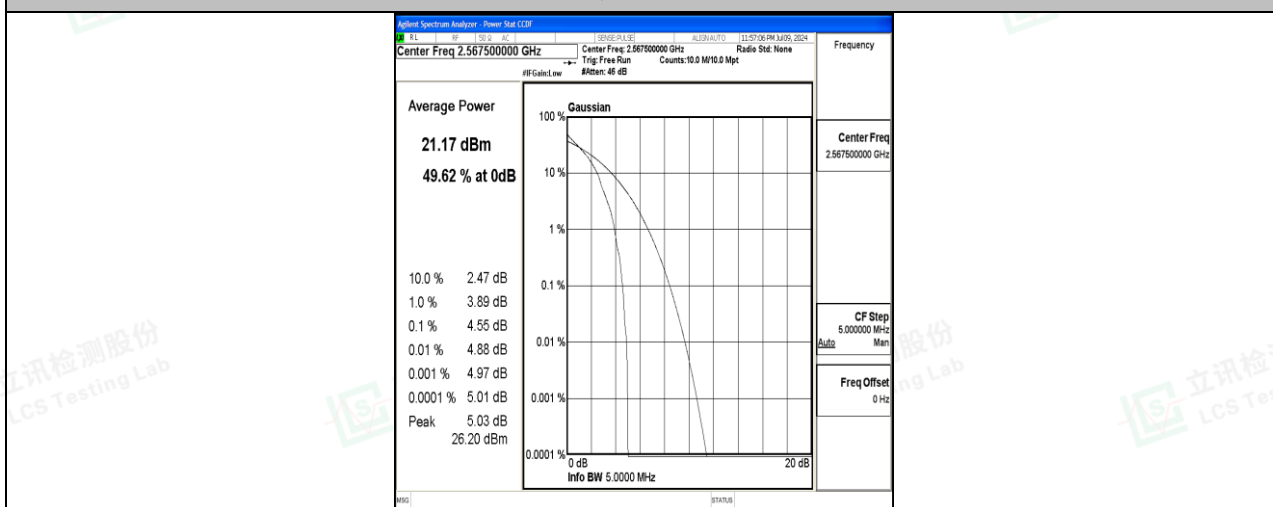

Band7-5MHz-16QAM-21100-25RB#0-PASS