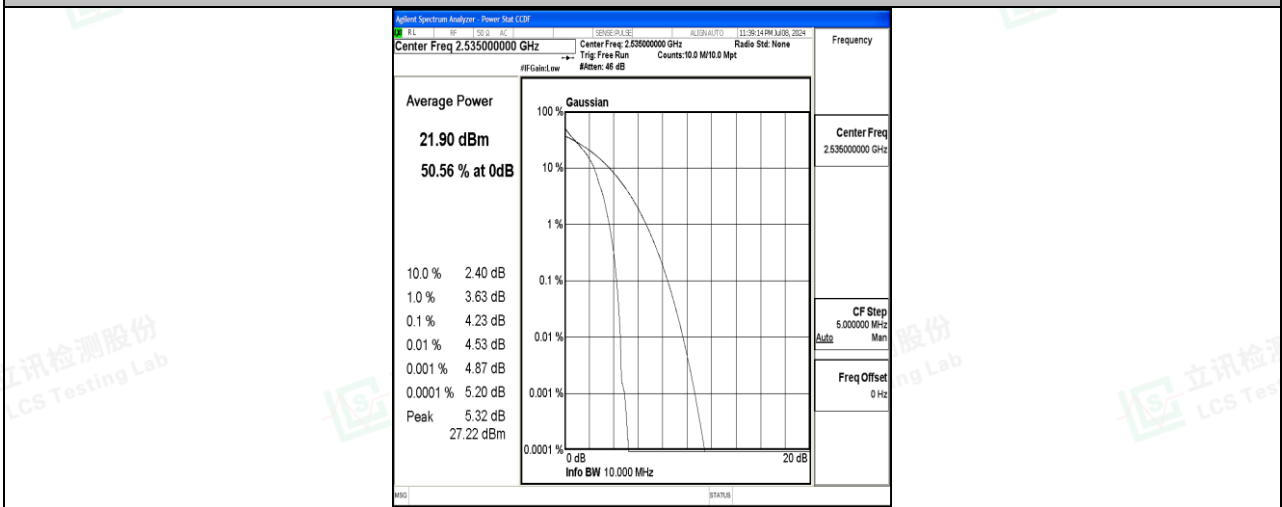

Band7-10MHz-16QAM-20800-50RB#0-PASS