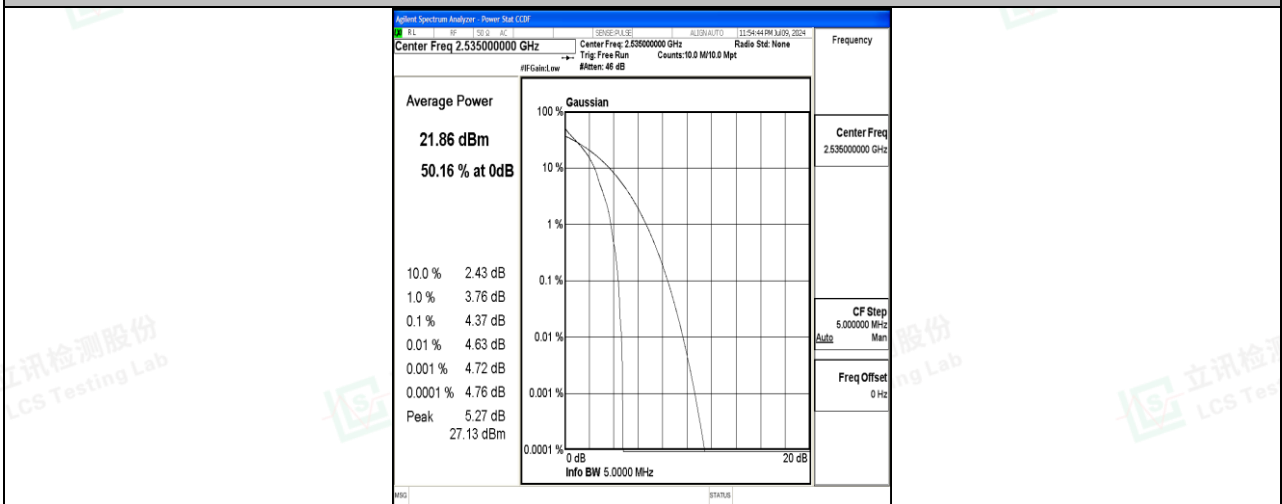

Scan code to check authenticity

Test Graphs

Band7-5MHz-QPSK-20775-1RB#0-PASS

Band7-5MHz-16QAM-20775-1RB#0-PASS

Band7-5MHz-QPSK-20775-25RB#0-PASS

Band7-5MHz-16QAM-20775-25RB#0-PASS

Band7-5MHz-QPSK-21100-1RB#0-PASS