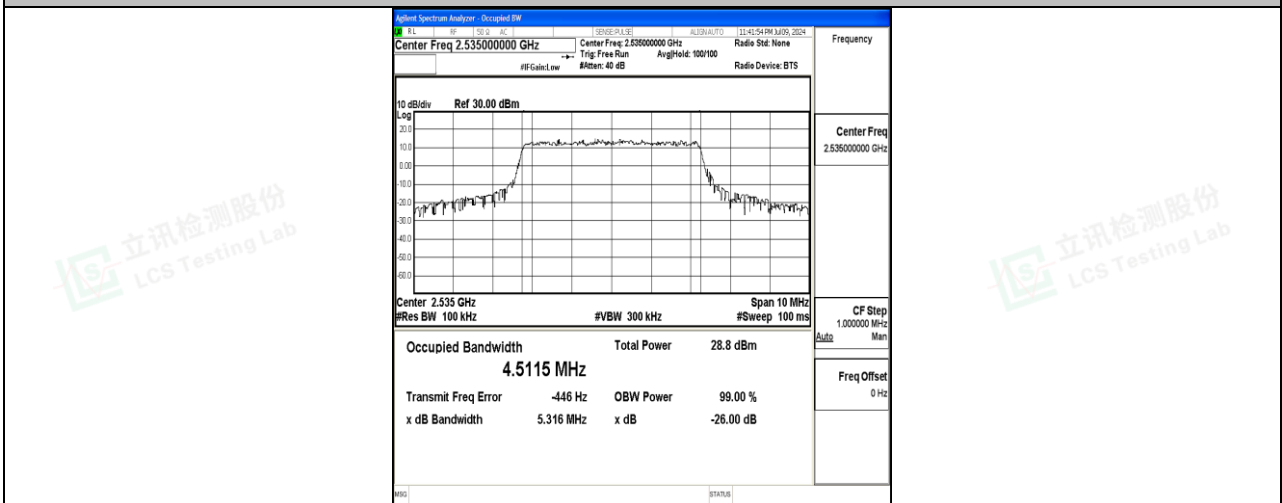

Band7-5MHz-QPSK-21100-25RB#0-PASS

Band7-5MHz-16QAM-21100-25RB#0-PASS