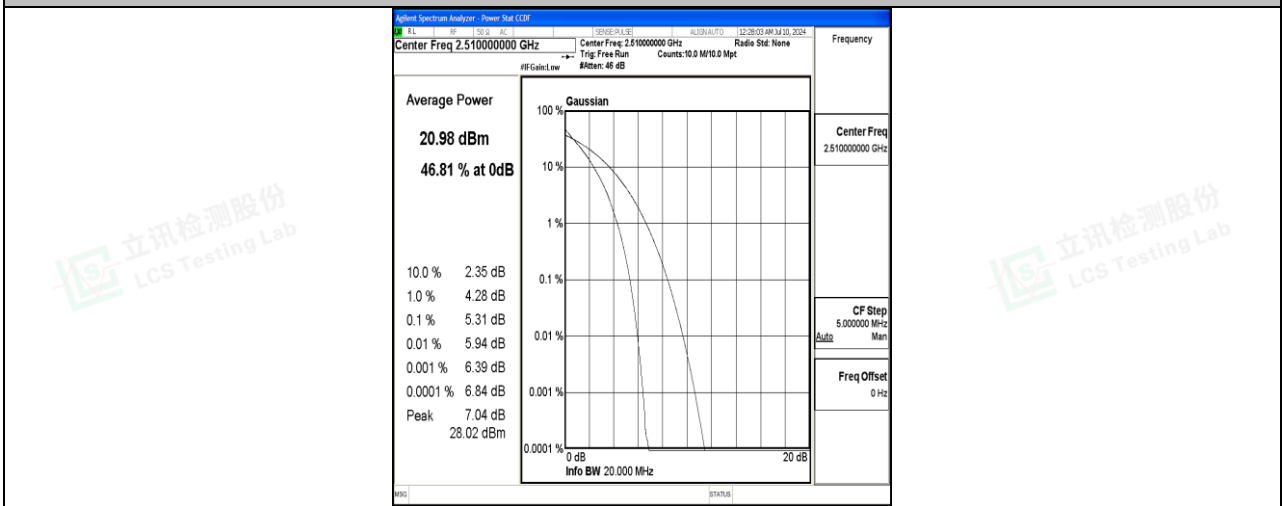

Band7-20MHz-16QAM-20850-1RB#0-PASS

Band7-20MHz-QPSK-20850-100RB#0-PASS