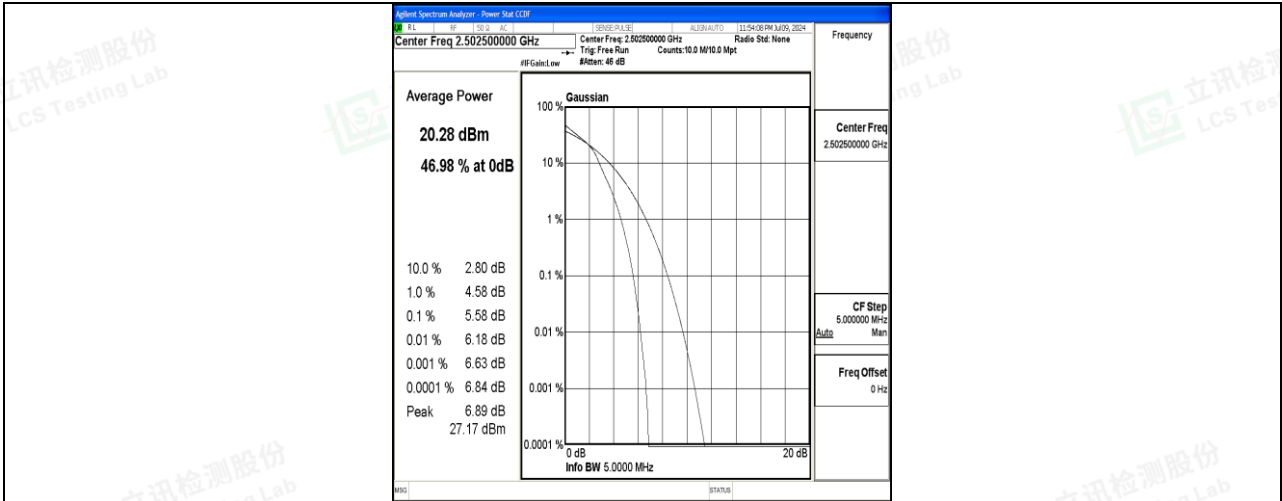

Scan code to check authenticity

Test Graphs

Band7-5MHz-QPSK-20775-1RB#0-PASS

Band7-5MHz-16QAM-20775-1RB#0-PASS

Band7-5MHz-QPSK-20775-25RB#0-PASS

Band7-5MHz-16QAM-20775-25RB#0-PASS

Band7-5MHz-QPSK-21100-1RB#0-PASS