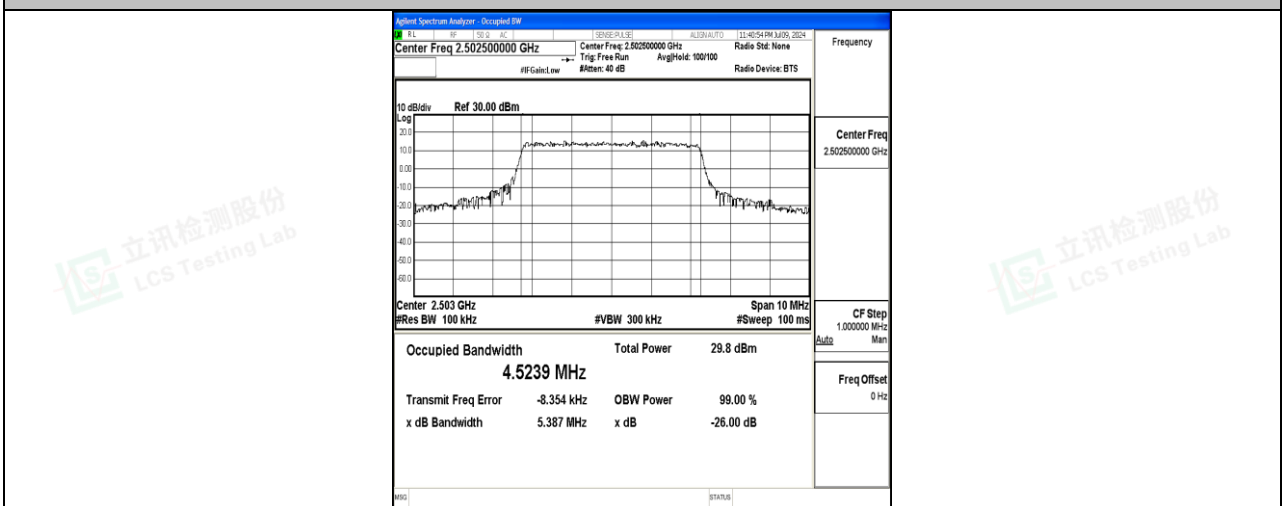

Scan code to check authenticity

Test Graphs

Band7-10MHz-QPSK-20800-50RB#0-PASS

Band7-10MHz-16QAM-20800-50RB#0-PASS

Band7-10MHz-QPSK-21100-50RB#0-PASS

Band7-10MHz-16QAM-21100-50RB#0-PASS

Band7-10MHz-QPSK-21400-50RB#0-PASS