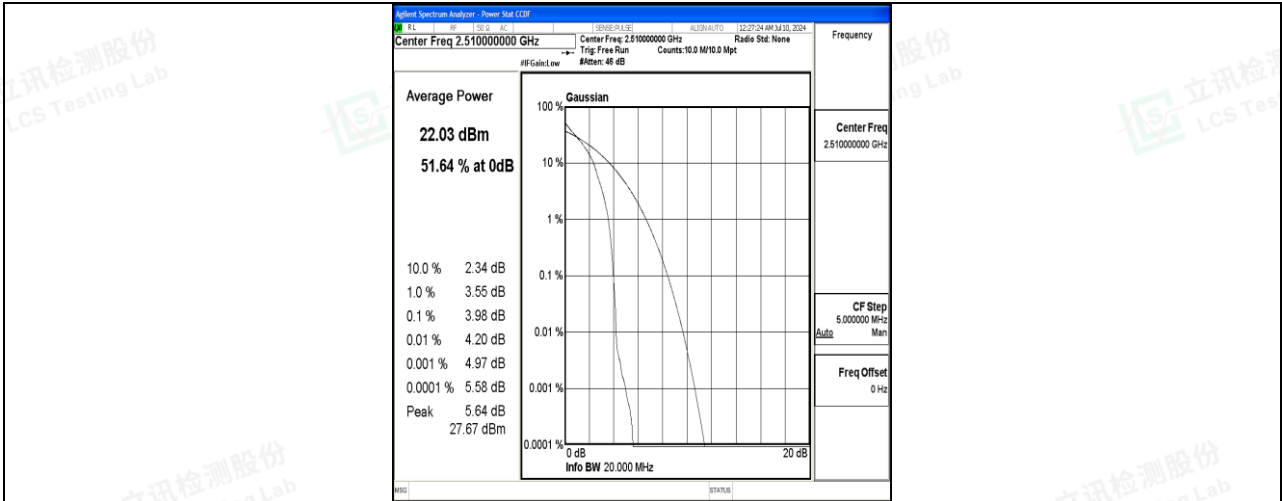

Band7-15MHz-QPSK-21100-75RB#0-PASS

Band7-15MHz-16QAM-21100-75RB#0-PASS

Band7-15MHz-QPSK-21375-1RB#0-PASS

Band7-15MHz-16QAM-21375-1RB#0-PASS

Band7-15MHz-QPSK-21375-75RB#0-PASS

Band7-15MHz-16QAM-21375-75RB#0-PASS