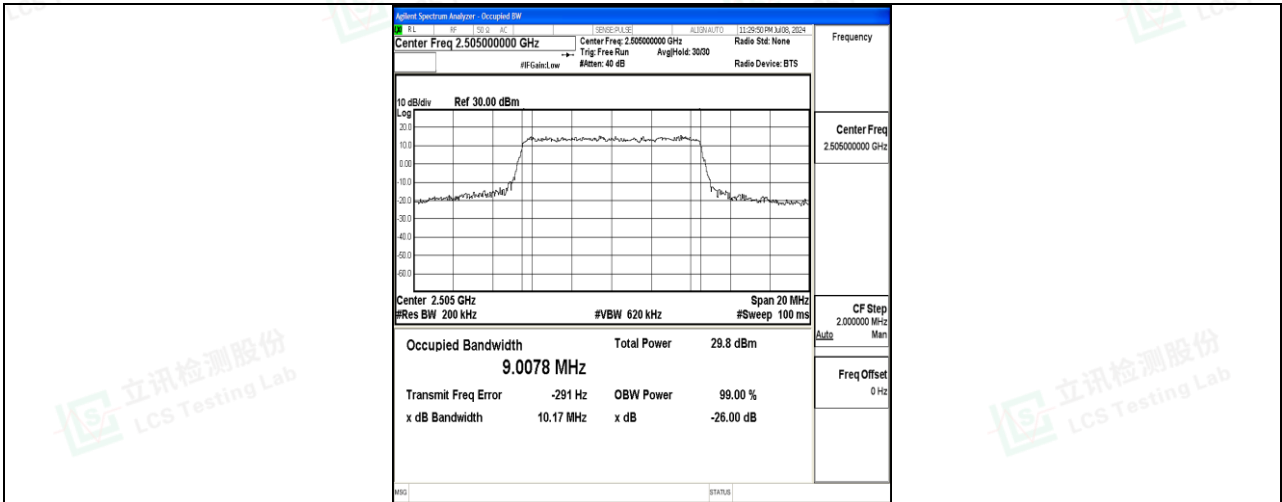

Test Graphs

Band7-10MHz-QPSK-20800-50RB#0-PASS