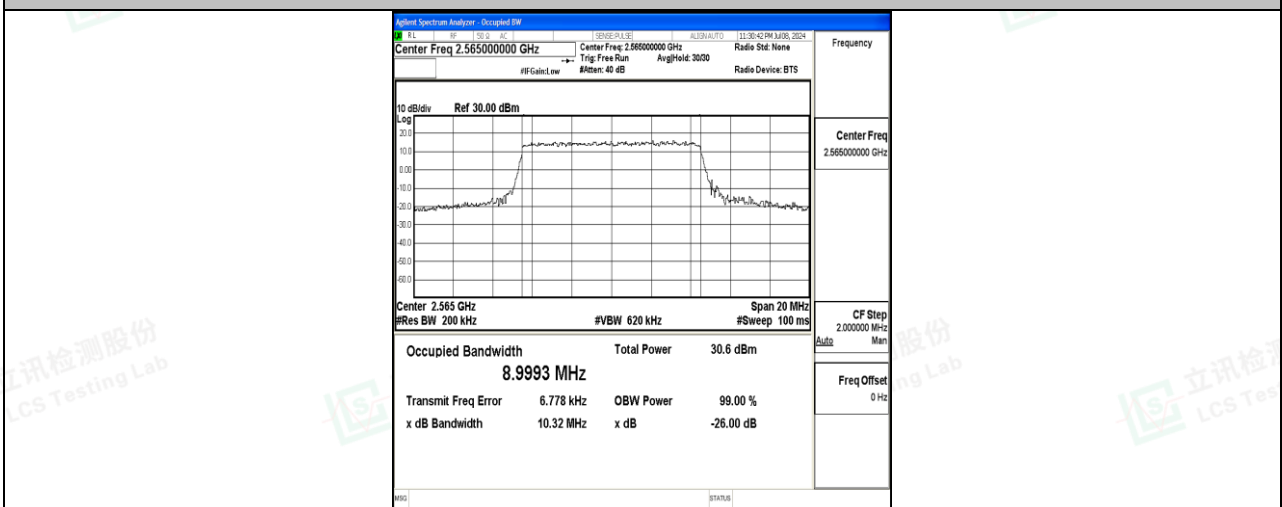

Scan code to check authenticity

Test Graphs

Band7-10MHz-QPSK-20800-50RB#0-PASS

Band7-10MHz-16QAM-20800-50RB#0-PASS

Band7-10MHz-QPSK-21100-50RB#0-PASS

Band7-10MHz-16QAM-21100-50RB#0-PASS

Band7-10MHz-QPSK-21400-50RB#0-PASS