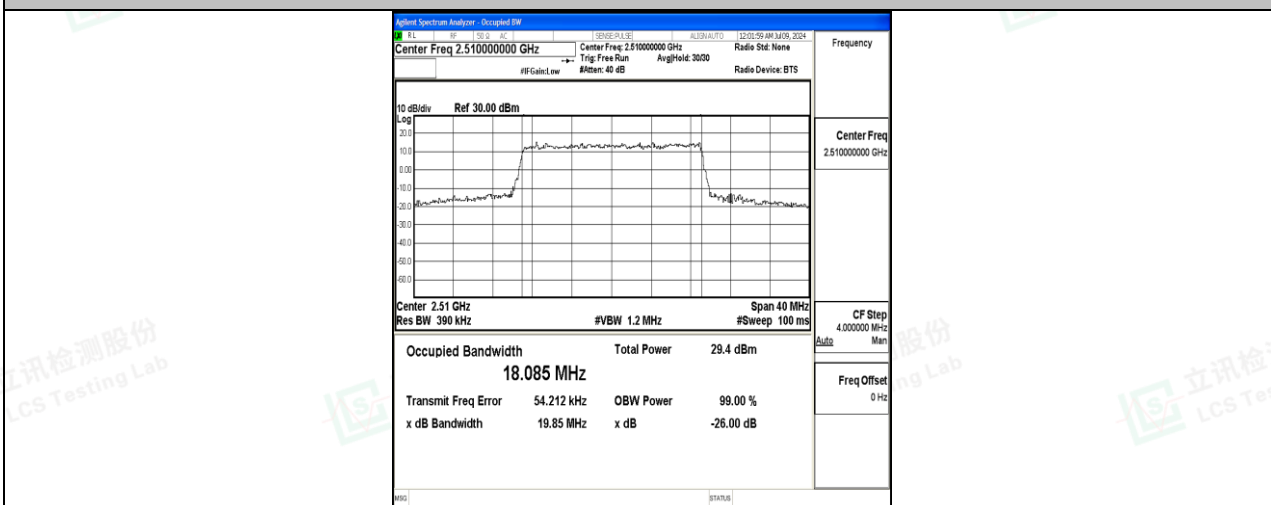

Band7-20MHz-QPSK-20850-100RB#0-PASS