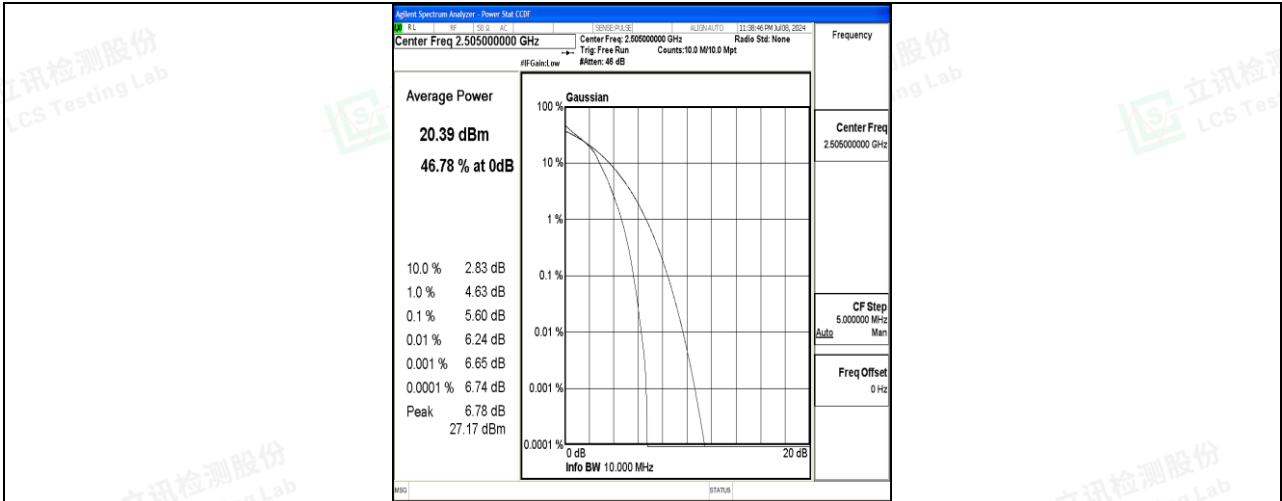

Band7-10MHz-16QAM-20800-50RB#0-PASS

Band7-10MHz-QPSK-21100-1RB#0-PASS

Band7-5MHz-QPSK-21100-25RB#0-PASS