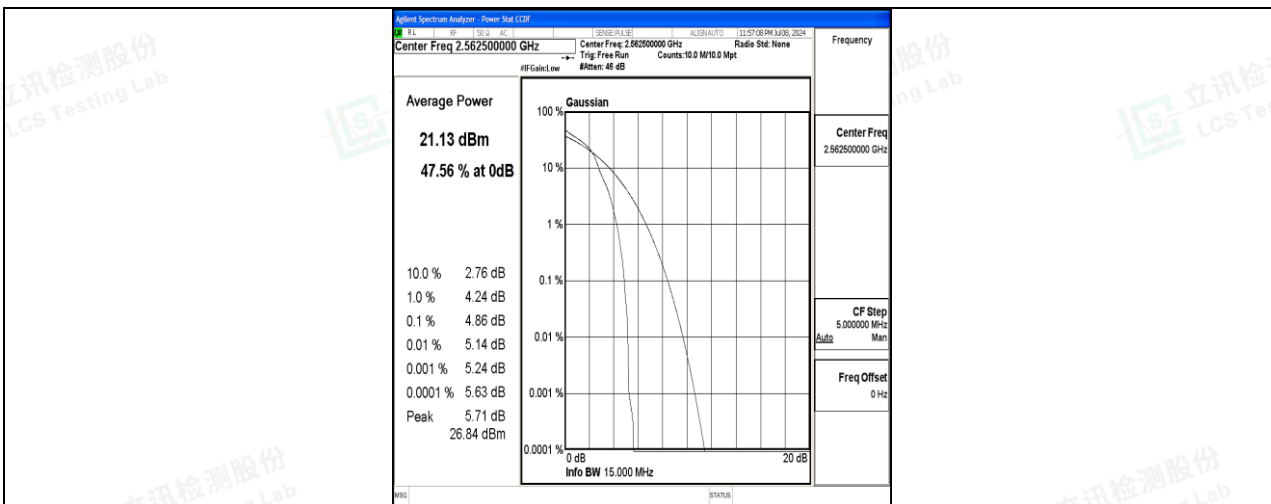

Band7-15MHz-QPSK-21100-75RB#0-PASS

Band7-15MHz-16QAM-21100-75RB#0-PASS

Band7-15MHz-QPSK-21375-1RB#0-PASS

Band7-15MHz-16QAM-21375-1RB#0-PASS

Band7-15MHz-QPSK-21375-75RB#0-PASS

Band7-15MHz-16QAM-21375-75RB#0-PASS