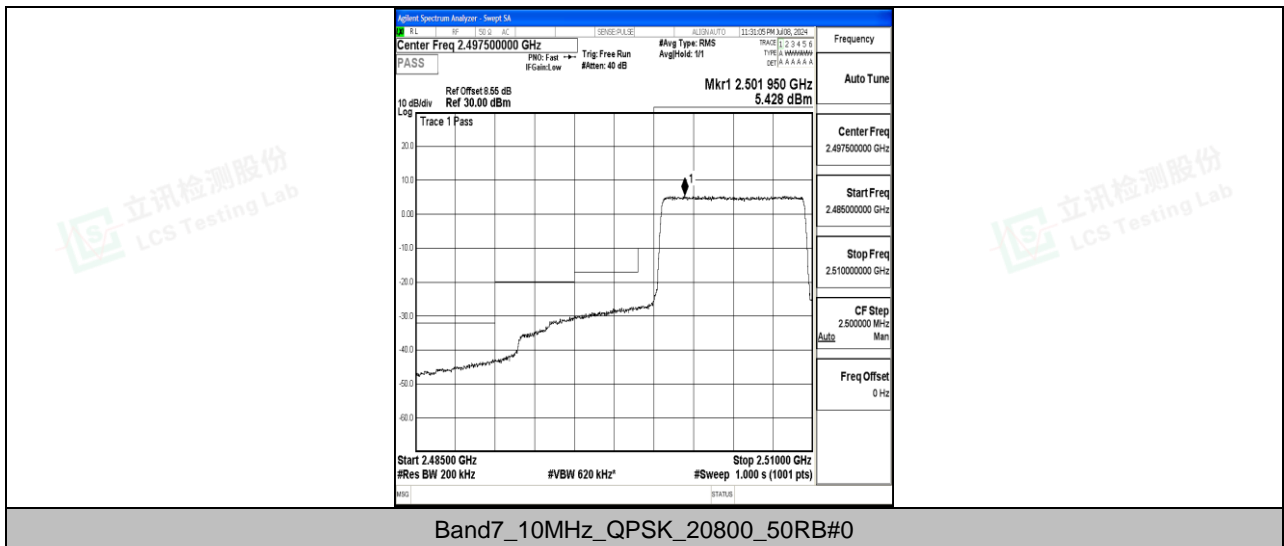

I.4 Band Edge

Test Result

Band	Bandwidth	Modulation	Channel	RB Configuration	Peak Frequency	Result(dBm)	Verdict
Band7	10MHz	QPSK	20800	50RB#0	2498.70	-27.23	PASS
Band7	10MHz	16QAM	20800	50RB#0	2490.00	-42.49	PASS
Band7	10MHz	QPSK	21400	50RB#0	2580.48	-41.58	PASS
Band7	10MHz	16QAM	21400	50RB#0	2580.13	-39.93	PASS
Band7	5MHz	QPSK	20775	25RB#0	2498.66	-29.56	PASS
Band7	5MHz	16QAM	20775	25RB#0	2498.78	-30.72	PASS
Band7	5MHz	QPSK	21425	25RB#0	2576.55	-42.92	PASS
Band7	5MHz	16QAM	21425	25RB#0	2576.06	-42.82	PASS
Band7	15MHz	QPSK	20825	75RB#0	2494.88	-27.22	PASS
Band7	15MHz	16QAM	20825	75RB#0	2494.91	-25.93	PASS
Band7	15MHz	QPSK	21375	75RB#0	2585.24	-40.94	PASS
Band7	15MHz	16QAM	21375	75RB#0	2585.10	-40.03	PASS
Band7	20MHz	QPSK	20850	100RB#0	2494.89	-27.49	PASS
Band7	20MHz	16QAM	20850	100RB#0	2494.85	-26.44	PASS
Band7	20MHz	QPSK	21350	100RB#0	2575.74	-29.78	PASS
Band7	20MHz	16QAM	21350	100RB#0	2590.10	-41.49	PASS

Test Graphs