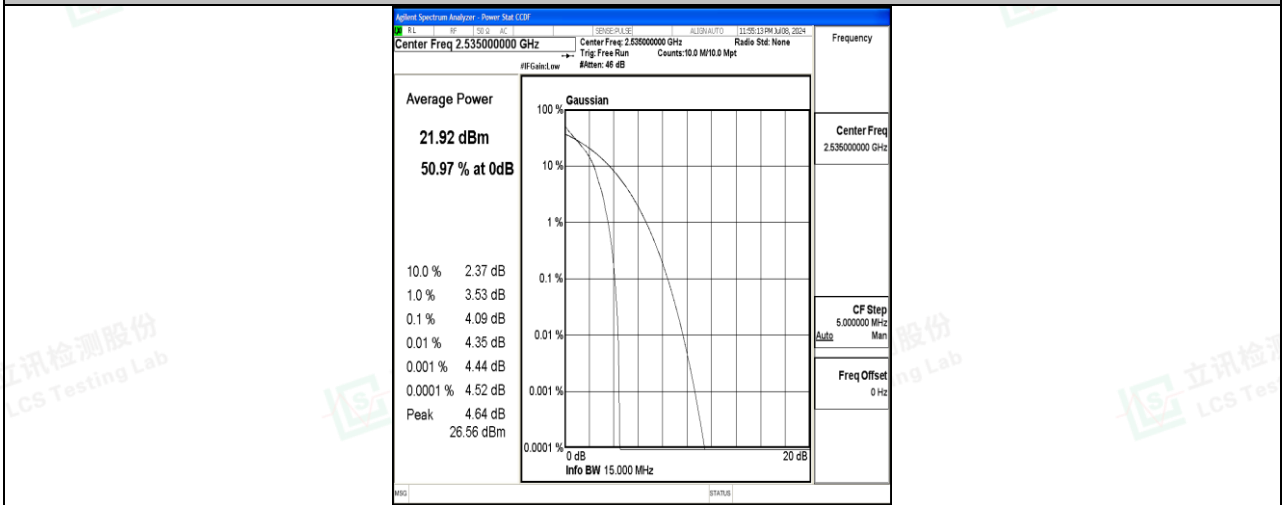

Band7-15MHz-QPSK-20825-1RB#0-PASS

Band7-15MHz-16QAM-20825-1RB#0-PASS

Band7-15MHz-QPSK-20825-75RB#0-PASS

Band7-15MHz-16QAM-20825-75RB#0-PASS

Band7-15MHz-QPSK-21100-1RB#0-PASS

Band7-15MHz-16QAM-21100-1RB#0-PASS