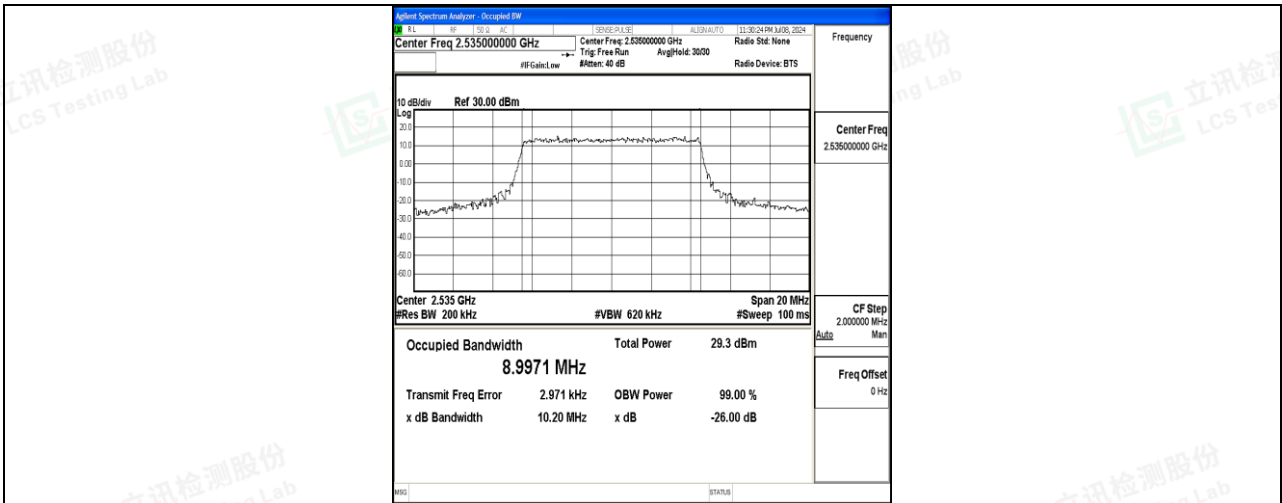

Scan code to check authenticity

Test Graphs

Band7-10MHz-QPSK-20800-50RB#0-PASS

Band7-10MHz-16QAM-20800-50RB#0-PASS

Band7-10MHz-QPSK-21100-50RB#0-PASS

Band7-10MHz-16QAM-21100-50RB#0-PASS

Band7-10MHz-QPSK-21400-50RB#0-PASS