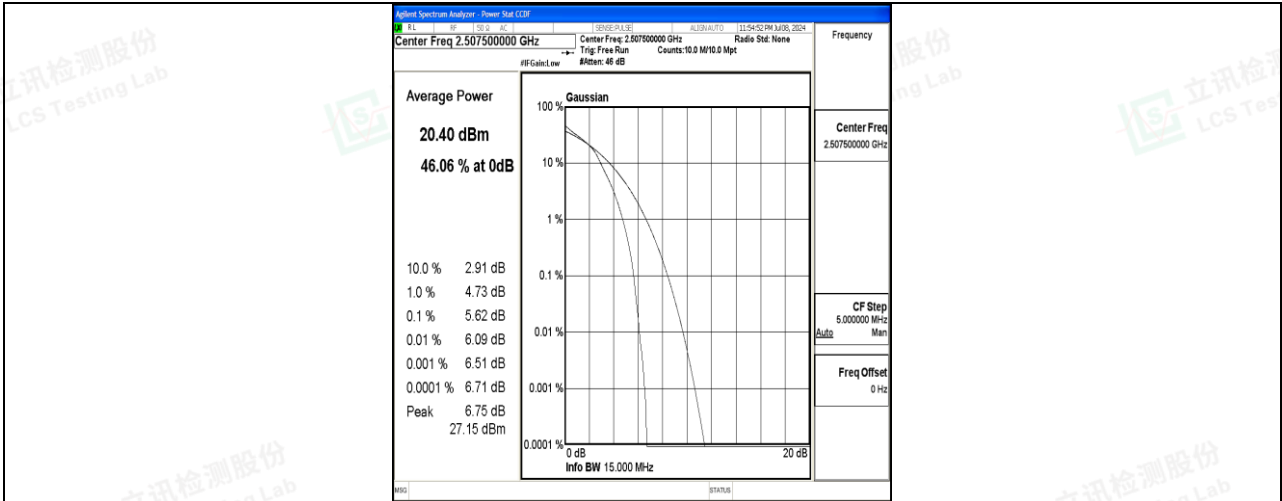

Band7-15MHz-QPSK-20825-1RB#0-PASS

Band7-15MHz-16QAM-20825-1RB#0-PASS

Band7-15MHz-QPSK-20825-75RB#0-PASS

Band7-15MHz-16QAM-20825-75RB#0-PASS

Band7-15MHz-QPSK-21100-1RB#0-PASS

Band7-15MHz-16QAM-21100-1RB#0-PASS