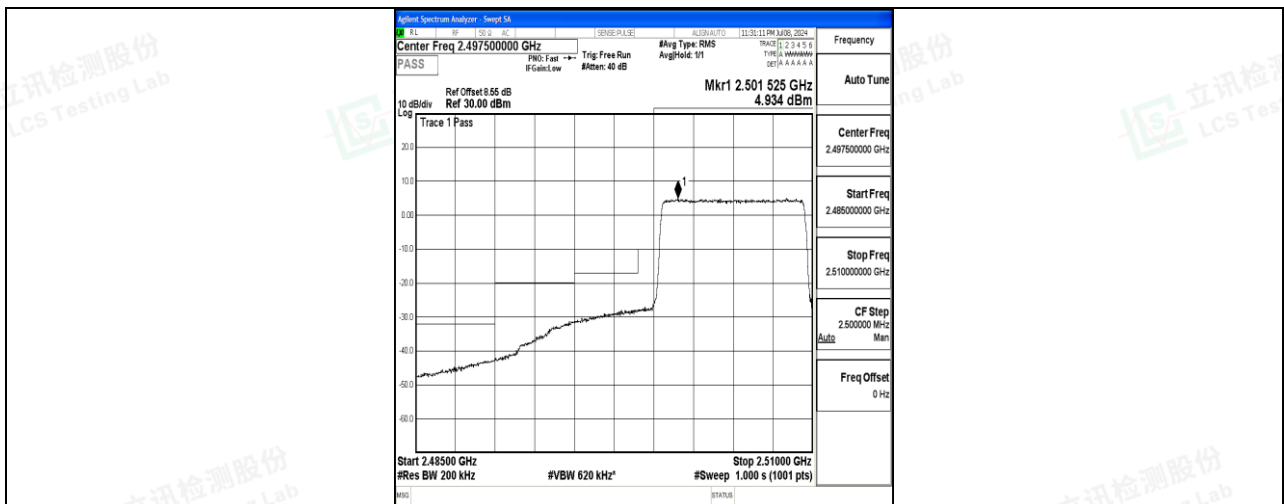

Band7_10MHz_16QAM_20800_50RB#0