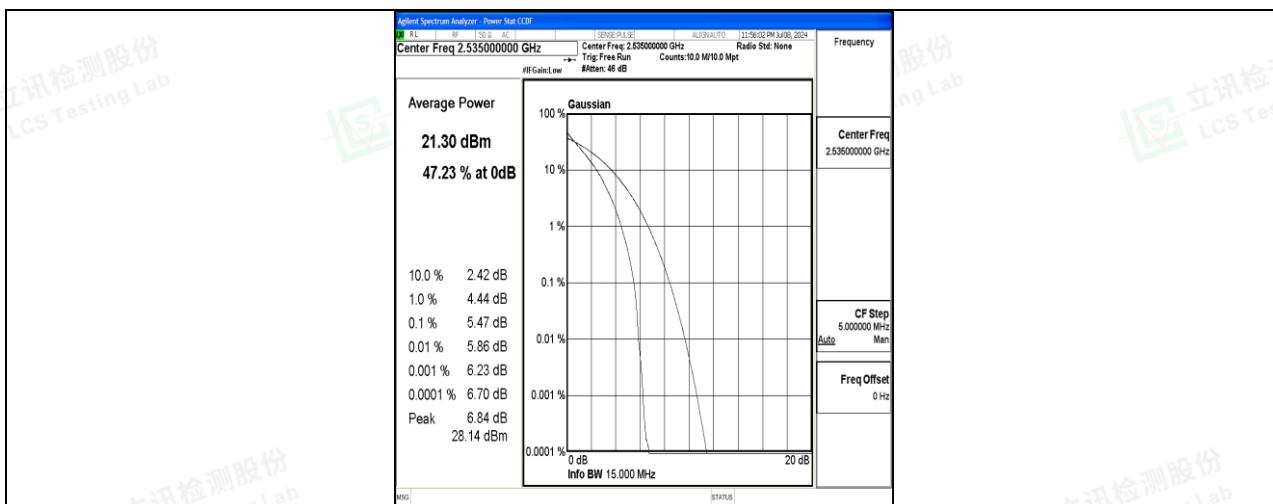

Band7-15MHz-QPSK-20825-1RB#0-PASS

Band7-15MHz-16QAM-20825-1RB#0-PASS

Band7-15MHz-QPSK-20825-75RB#0-PASS

Band7-15MHz-16QAM-20825-75RB#0-PASS

Band7-15MHz-QPSK-21100-1RB#0-PASS

Band7-15MHz-16QAM-21100-1RB#0-PASS