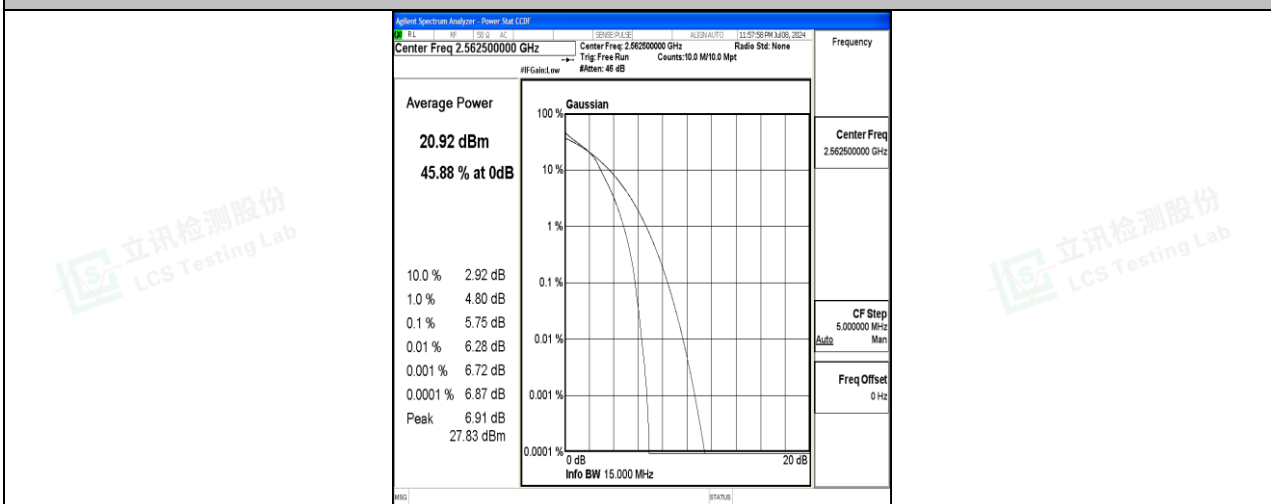

Band7-15MHz-QPSK-21100-75RB#0-PASS

Band7-15MHz-16QAM-21100-75RB#0-PASS

Band7-15MHz-QPSK-21375-1RB#0-PASS

Band7-15MHz-16QAM-21375-1RB#0-PASS

Band7-15MHz-QPSK-21375-75RB#0-PASS

Band7-15MHz-16QAM-21375-75RB#0-PASS