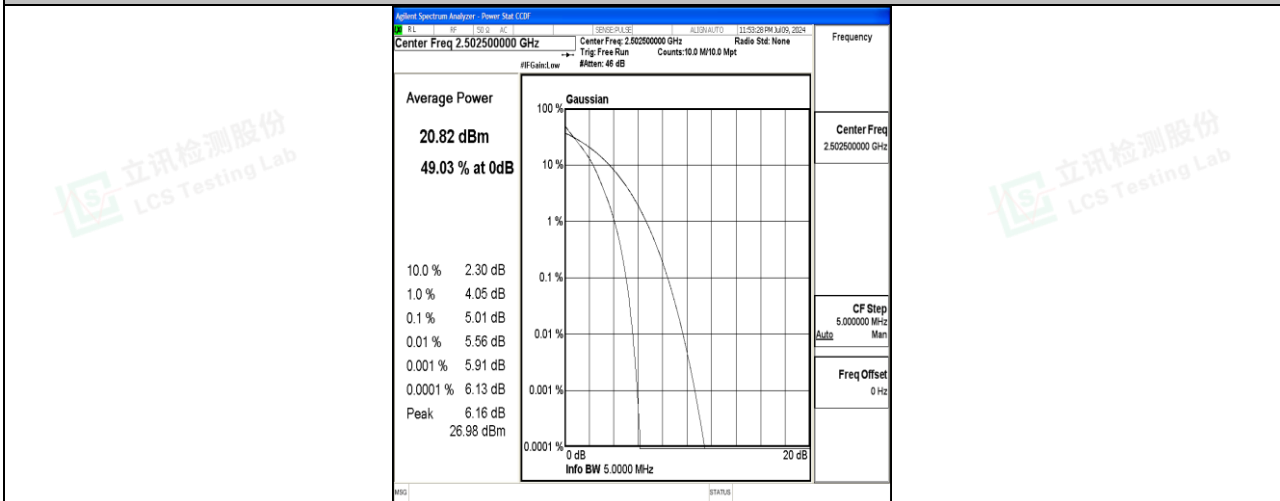

Scan code to check authenticity

Test Graphs

Band7-5MHz-QPSK-20775-1RB#0-PASS

Band7-5MHz-16QAM-20775-1RB#0-PASS

Band7-5MHz-QPSK-20775-25RB#0-PASS

Band7-5MHz-16QAM-20775-25RB#0-PASS

Band7-5MHz-QPSK-21100-1RB#0-PASS