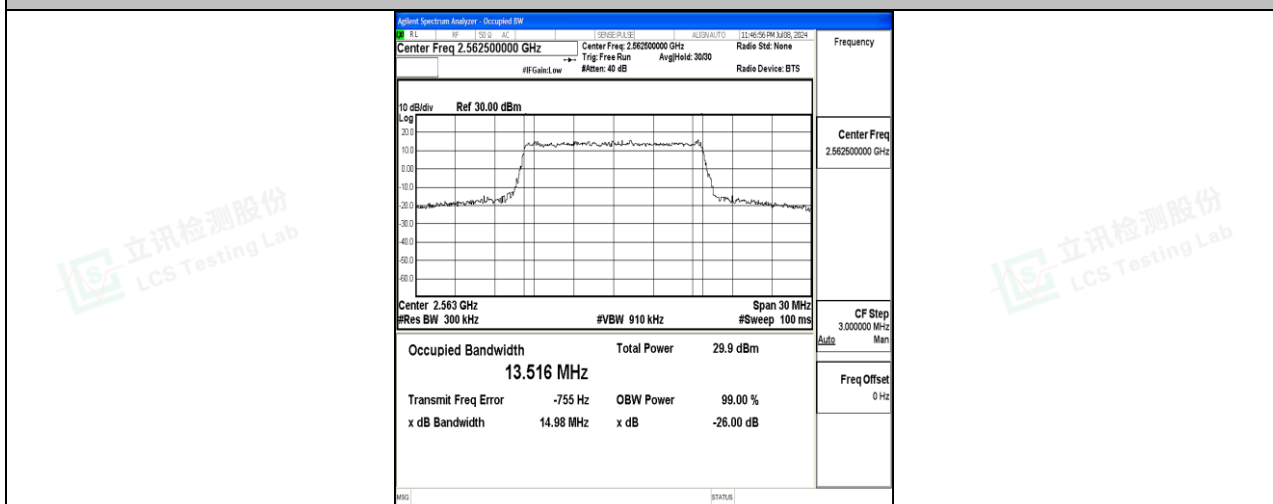

Band7-15MHz-QPSK-21375-75RB#0-PASS

Band7-15MHz-16QAM-21375-75RB#0-PASS