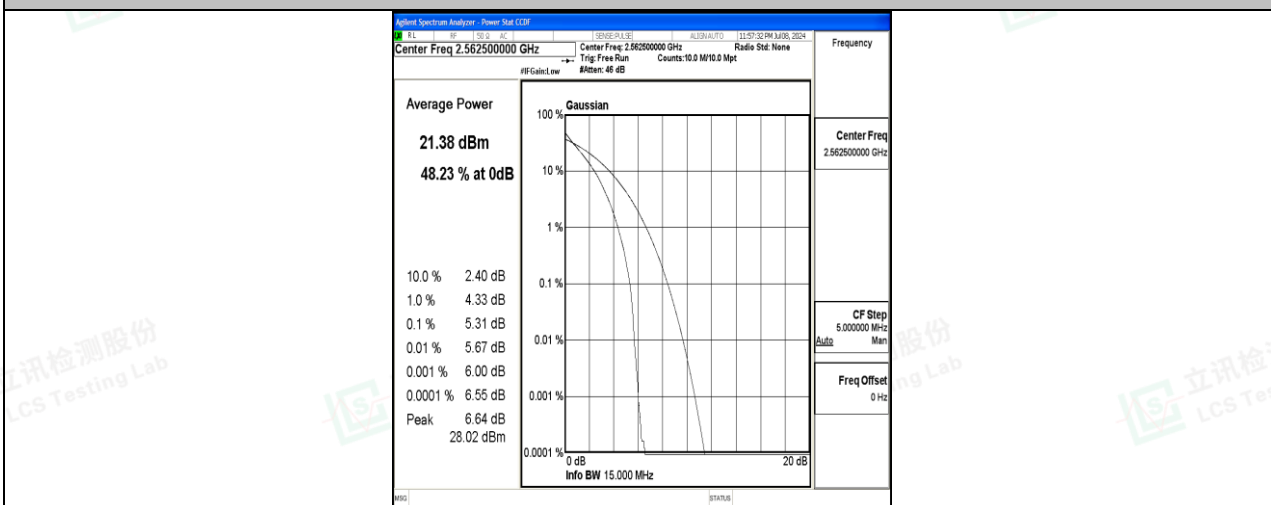

Band7-15MHz-QPSK-21100-75RB#0-PASS

Band7-15MHz-16QAM-21100-75RB#0-PASS

Band7-15MHz-QPSK-21375-1RB#0-PASS

Band7-15MHz-16QAM-21375-1RB#0-PASS

Band7-15MHz-QPSK-21375-75RB#0-PASS

Band7-15MHz-16QAM-21375-75RB#0-PASS