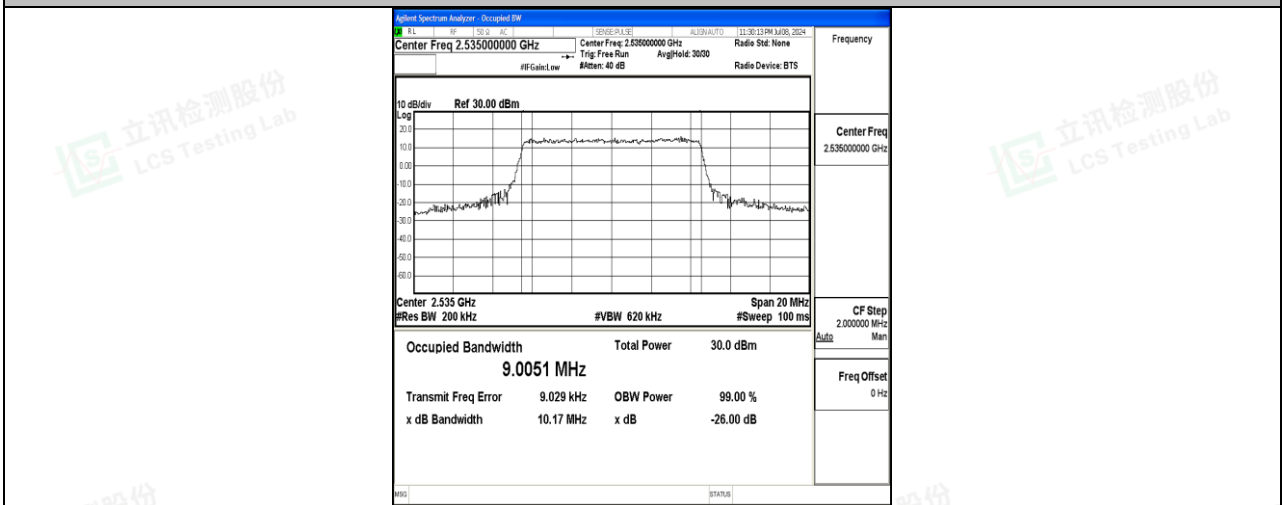

Scan code to check authenticity

Test Graphs

Band7-10MHz-QPSK-20800-50RB#0-PASS

Band7-10MHz-16QAM-20800-50RB#0-PASS

Band7-10MHz-QPSK-21100-50RB#0-PASS

Band7-10MHz-16QAM-21100-50RB#0-PASS

Band7-10MHz-QPSK-21400-50RB#0-PASS