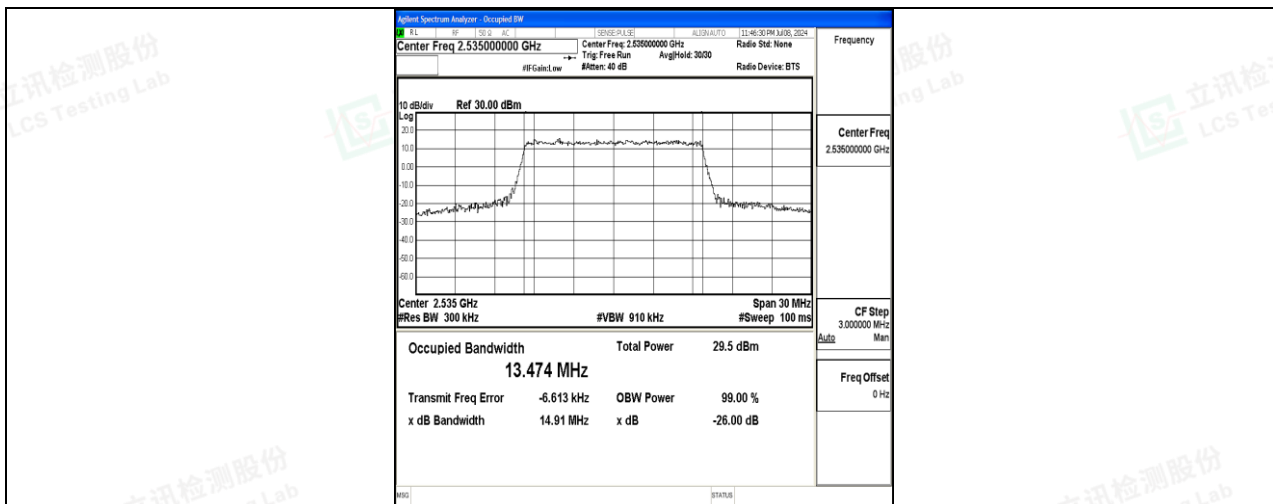

Band7-15MHz-16QAM-21100-75RB#0-PASS

Band7-15MHz-QPSK-21375-75RB#0-PASS

Band7-15MHz-16QAM-21375-75RB#0-PASS