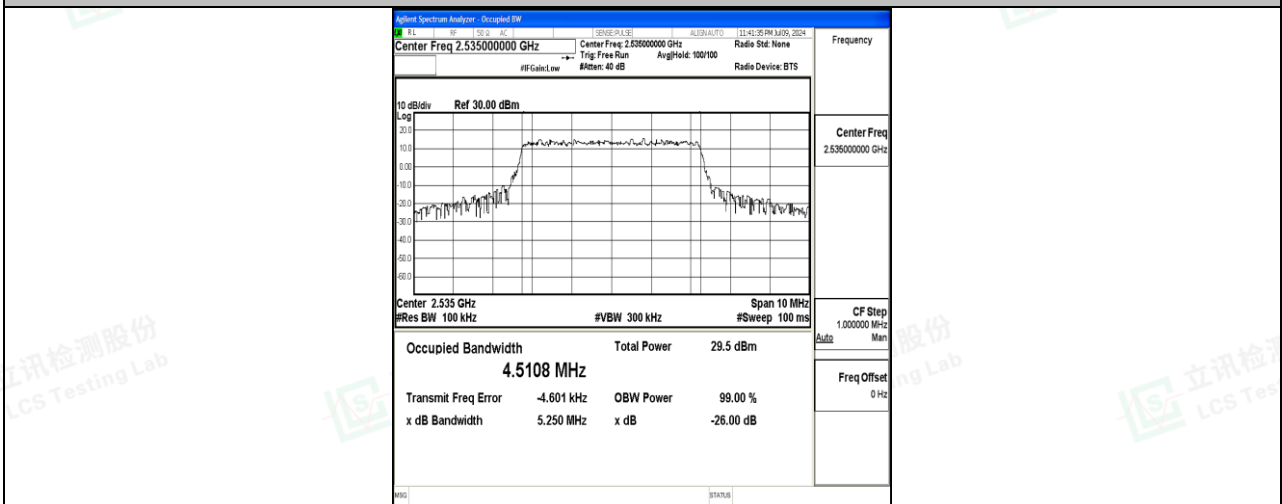

Band7-5MHz-16QAM-20775-25RB#0-PASS