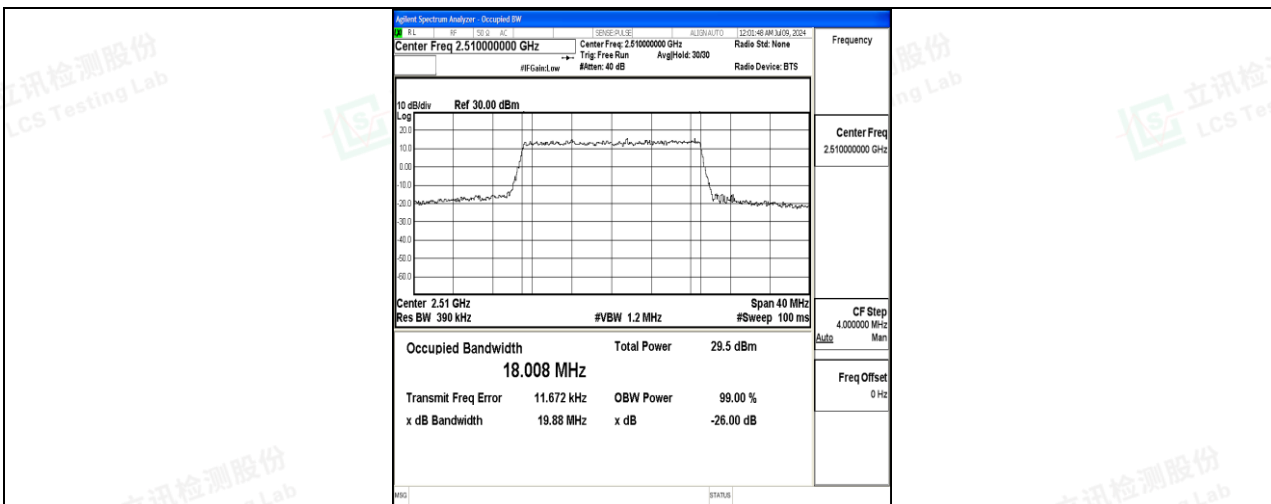

Band7-20MHz-QPSK-20850-100RB#0-PASS

Band7-20MHz-16QAM-20850-100RB#0-PASS

Band7-20MHz-QPSK-21100-100RB#0-PASS