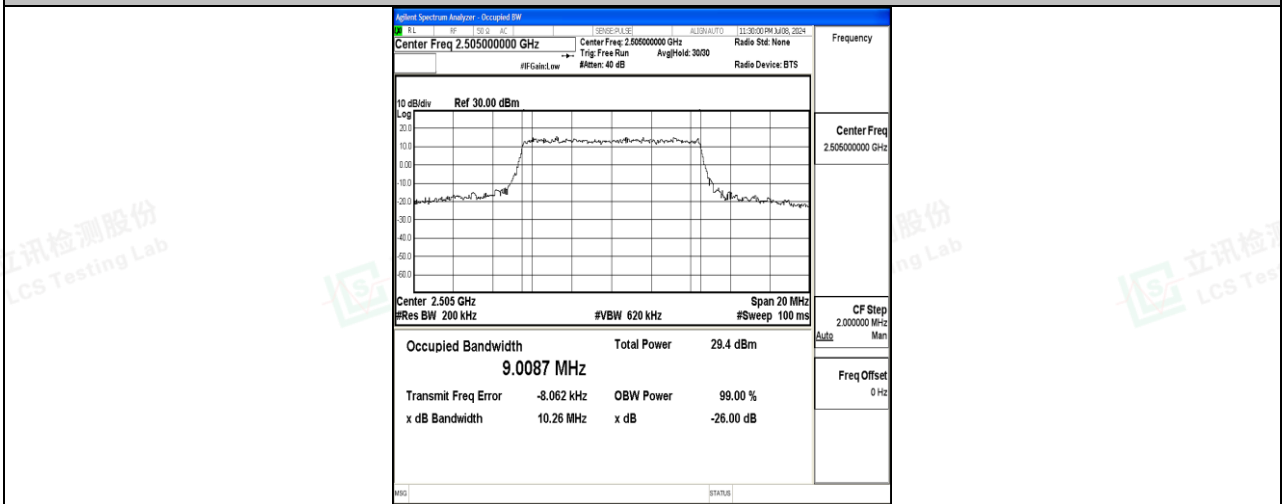

Scan code to check authenticity

Test Graphs

Band7-10MHz-QPSK-20800-50RB#0-PASS

Band7-10MHz-16QAM-20800-50RB#0-PASS

Band7-10MHz-QPSK-21100-50RB#0-PASS

Band7-10MHz-16QAM-21100-50RB#0-PASS

Band7-10MHz-QPSK-21400-50RB#0-PASS