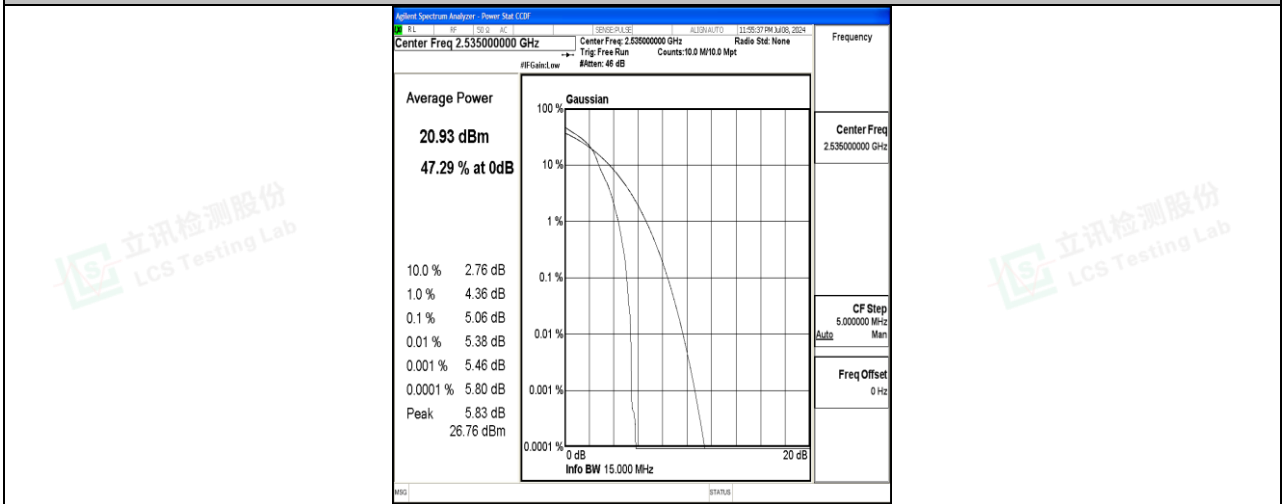

Band7-15MHz-QPSK-20825-1RB#0-PASS

Band7-15MHz-16QAM-20825-1RB#0-PASS

Band7-15MHz-QPSK-20825-75RB#0-PASS

Band7-15MHz-16QAM-20825-75RB#0-PASS

Band7-15MHz-QPSK-21100-1RB#0-PASS

Band7-15MHz-16QAM-21100-1RB#0-PASS