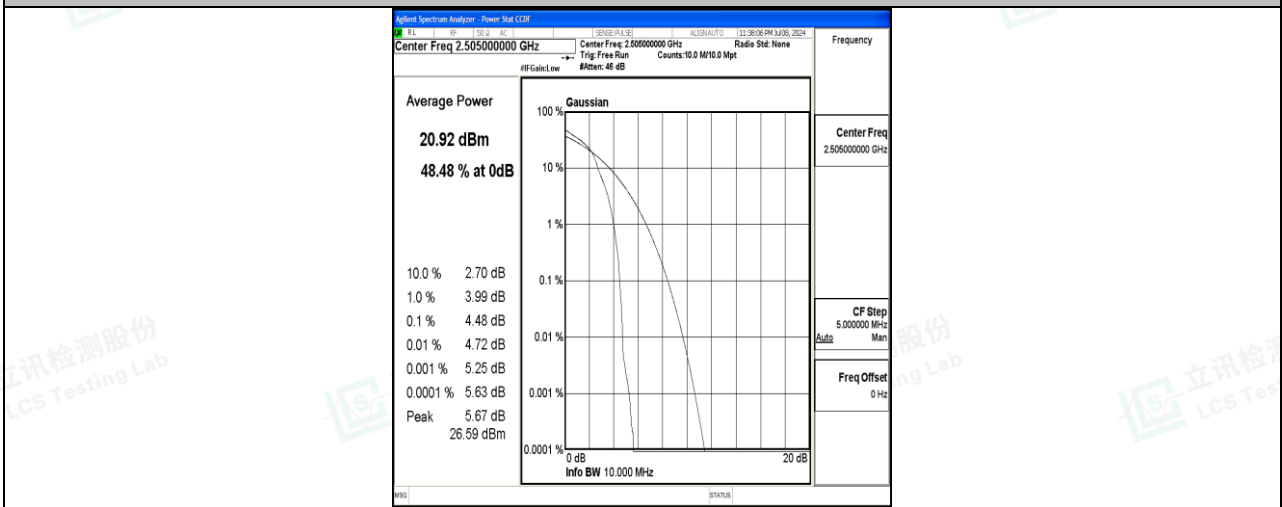

Band7-10MHz-QPSK-20800-1RB#0-PASS