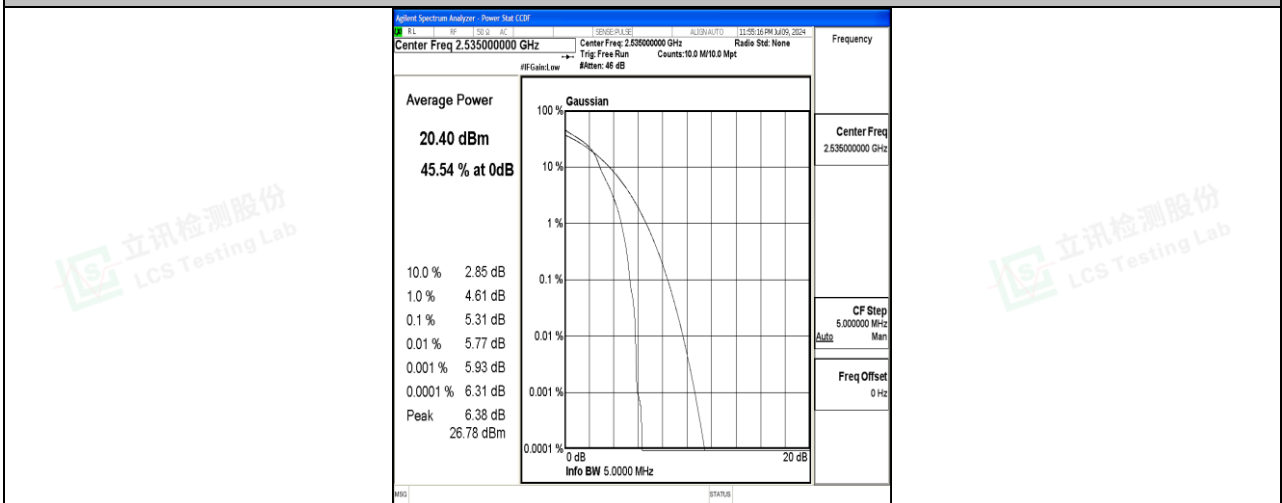

Scan code to check authenticity

Test Graphs

Band7-5MHz-QPSK-20775-1RB#0-PASS

Band7-5MHz-16QAM-20775-1RB#0-PASS

Band7-5MHz-QPSK-20775-25RB#0-PASS

Band7-5MHz-16QAM-20775-25RB#0-PASS

Band7-5MHz-QPSK-21100-1RB#0-PASS