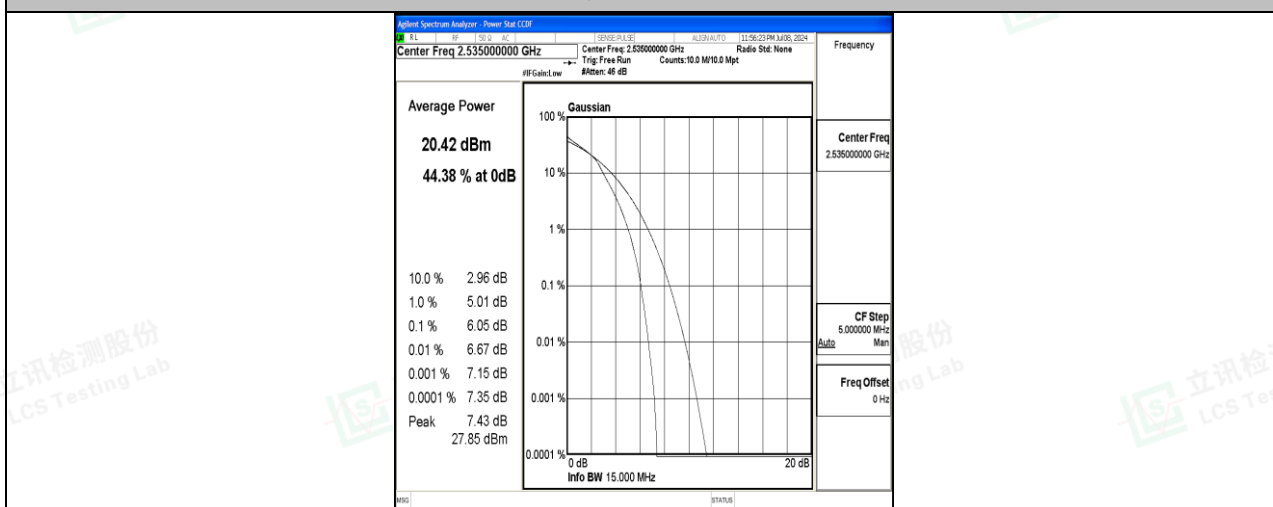

Band7-15MHz-QPSK-21100-75RB#0-PASS