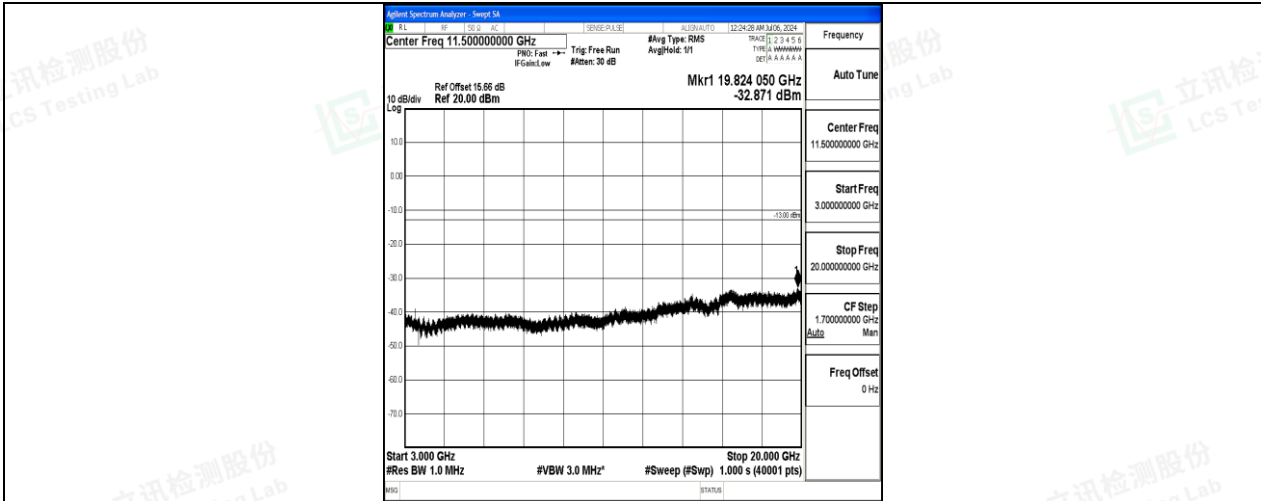

Band4_15MHz_16QAM_20175_1RB#0_1000~3000_1000~3000

Band4_15MHz_16QAM_20175_1RB#0_3000~20000_3000~20000