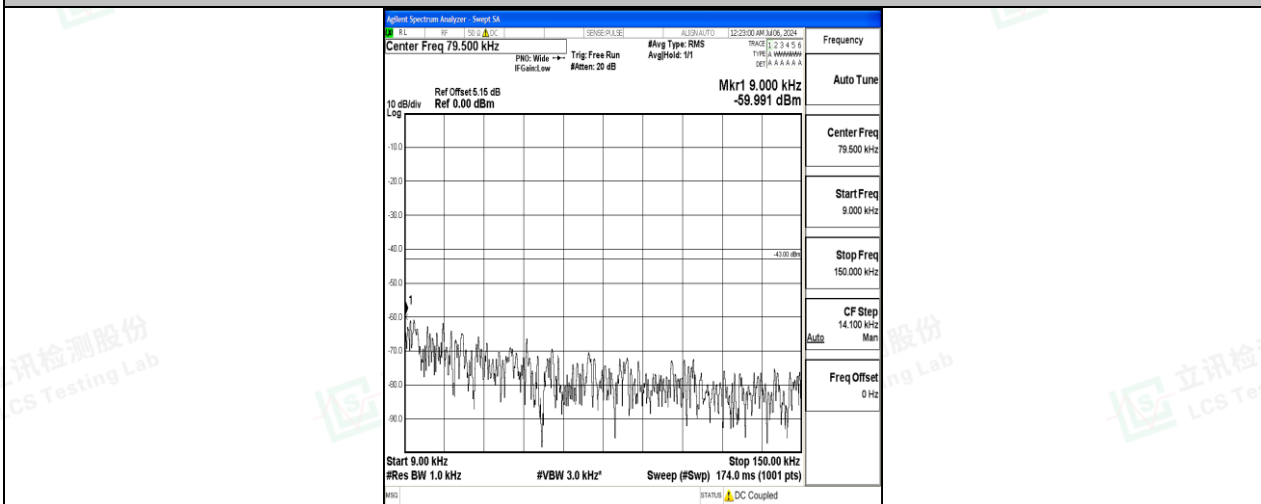

Band4_15MHz_QPSK_20025_1RB#0_30~1000_30~1000

Band4_15MHz_QPSK_20025_1RB#0_1000~3000_1000~3000

Band4_15MHz_QPSK_20025_1RB#0_3000~20000_3000~20000

Band4_15MHz_16QAM_20025_1RB#0_0.009~0.15_0.009~0.15

Band4_15MHz_16QAM_20025_1RB#0_0.15~30_0.15~30