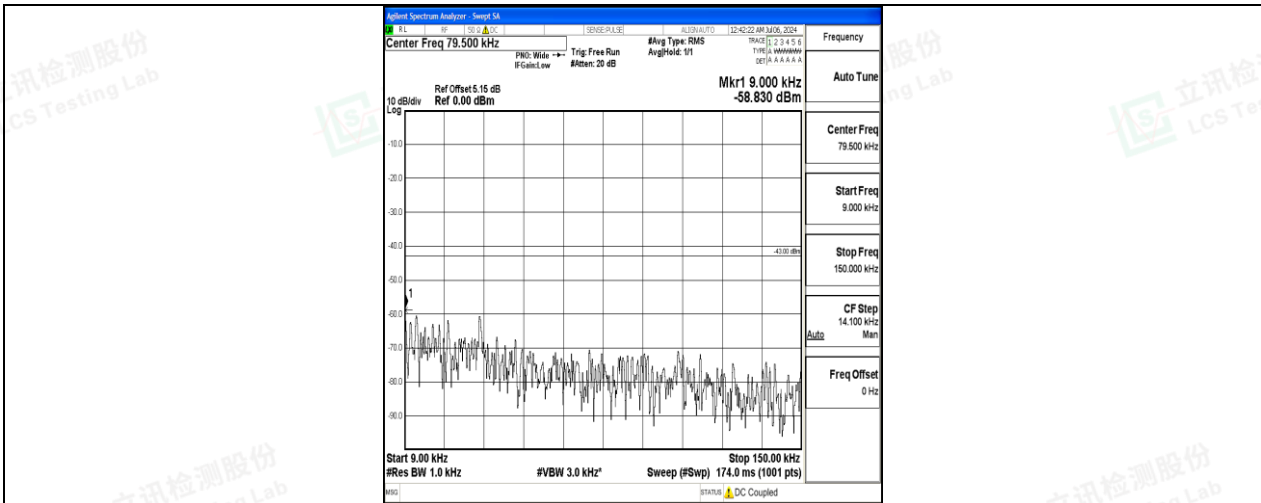

Band4_20MHz_16QAM_20050_1RB#0_30~1000_30~1000

Band4_20MHz_16QAM_20050_1RB#0_1000~3000_1000~3000

Band4_20MHz_16QAM_20050_1RB#0_3000~20000_3000~20000

Band4_20MHz_QPSK_20175_1RB#0_0.009~0.15_0.009~0.15

Band4_20MHz_QPSK_20175_1RB#0_0.15~30_0.15~30