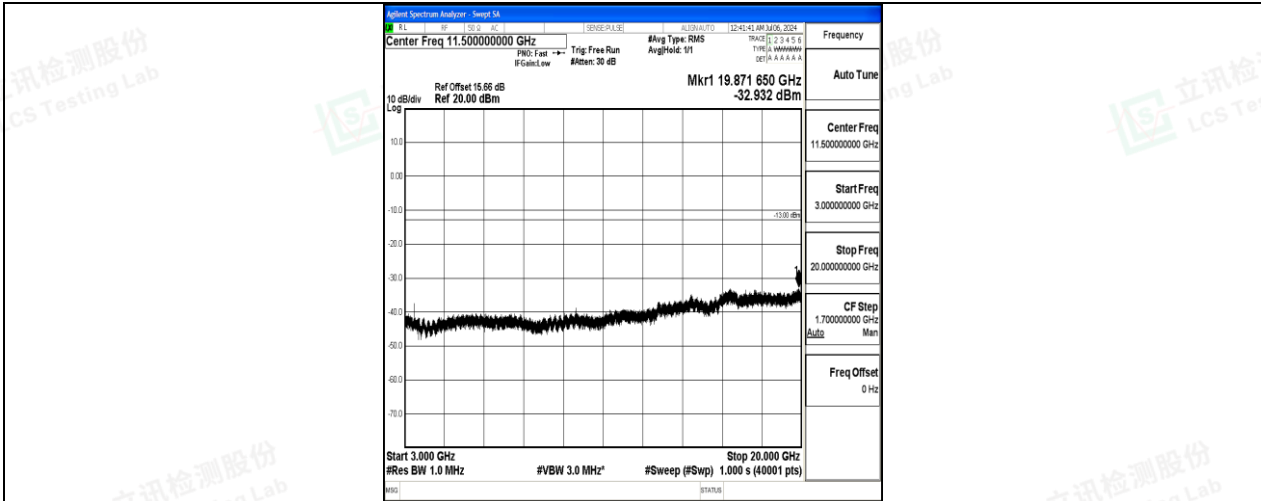

Band4_20MHz_QPSK_20050_1RB#0_1000~3000_1000~3000

Band4_20MHz_QPSK_20050_1RB#0_3000~20000_3000~20000