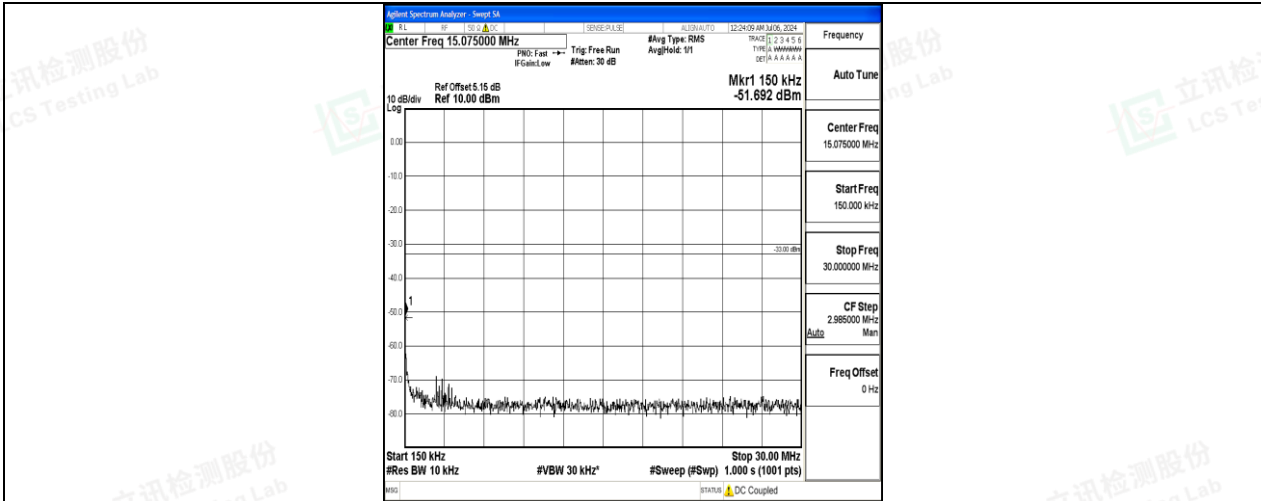

Band4_15MHz_QPSK_20175_1RB#0_30~1000_30~1000

Band4_15MHz_QPSK_20175_1RB#0_1000~3000_1000~3000

Band4_15MHz_QPSK_20175_1RB#0_3000~20000_3000~20000

Band4_15MHz_16QAM_20175_1RB#0_0.009~0.15_0.009~0.15

Band4_15MHz_16QAM_20175_1RB#0_0.15~30_0.15~30