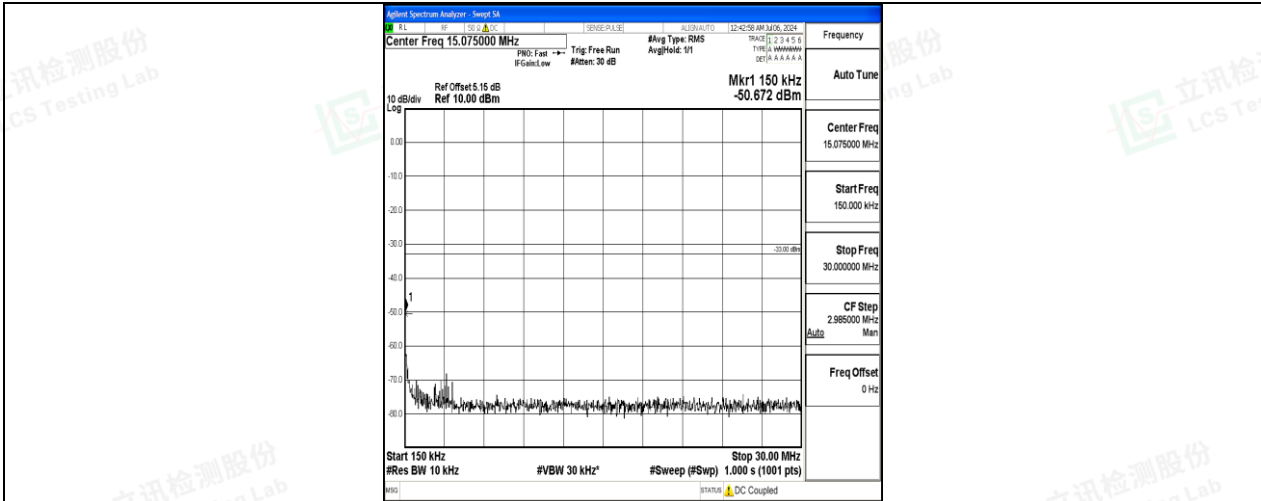

Band4_20MHz_QPSK_20175_1RB#0_30~1000_30~1000

Band4_20MHz_QPSK_20175_1RB#0_1000~3000_1000~3000

Band4_20MHz_QPSK_20175_1RB#0_3000~20000_3000~20000

Band4_20MHz_16QAM_20175_1RB#0_0.009~0.15_0.009~0.15

Band4_20MHz_16QAM_20175_1RB#0_0.15~30_0.15~30