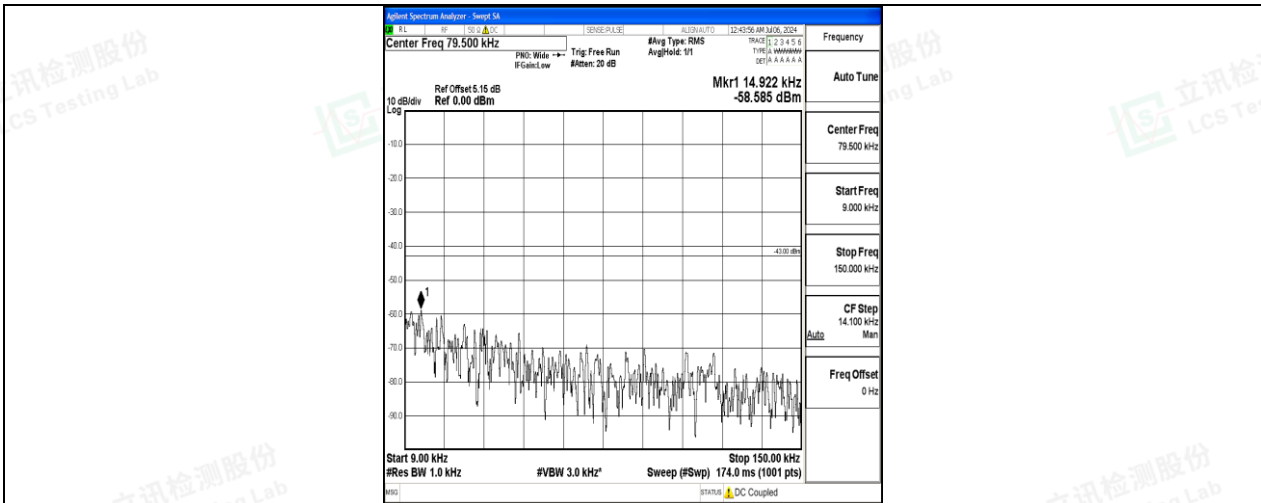

Band4_20MHz_QPSK_20300_1RB#0_30~1000_30~1000

Band4_20MHz_QPSK_20300_1RB#0_1000~3000_1000~3000

Band4_20MHz_QPSK_20300_1RB#0_3000~20000_3000~20000

Band4_20MHz_16QAM_20300_1RB#0_0.009~0.15_0.009~0.15

Band4_20MHz_16QAM_20300_1RB#0_0.15~30_0.15~30