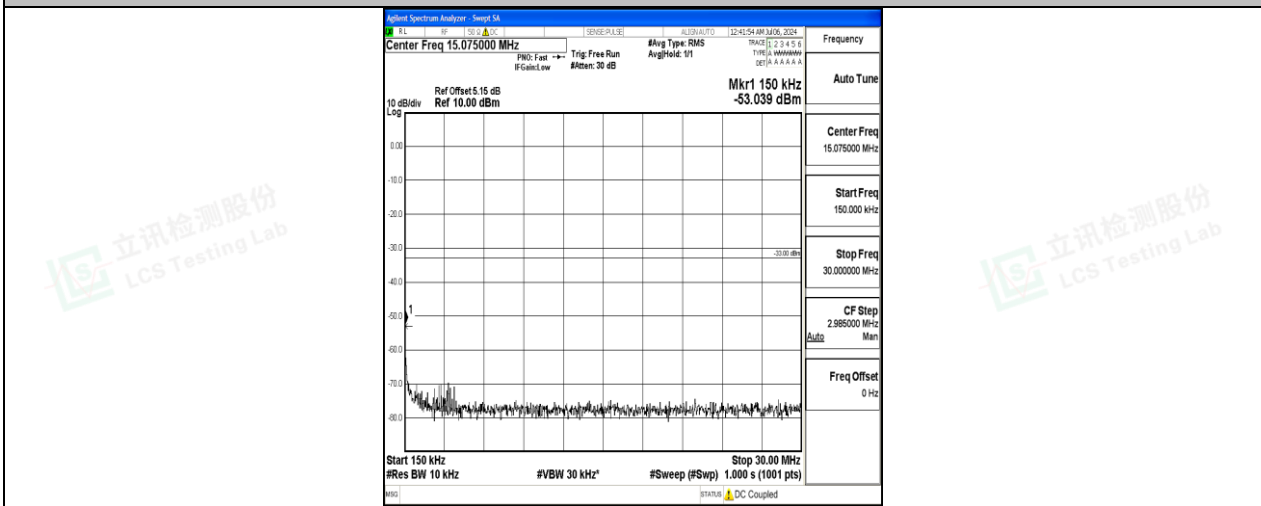

Band4_20MHz_QPSK_20050_1RB#0_30~1000_30~1000

Band4_20MHz_QPSK_20050_1RB#0_1000~3000_1000~3000

Band4_20MHz_QPSK_20050_1RB#0_3000~20000_3000~20000

Band4_20MHz_16QAM_20050_1RB#0_0.009~0.15_0.009~0.15

Band4_20MHz_16QAM_20050_1RB#0_0.15~30_0.15~30