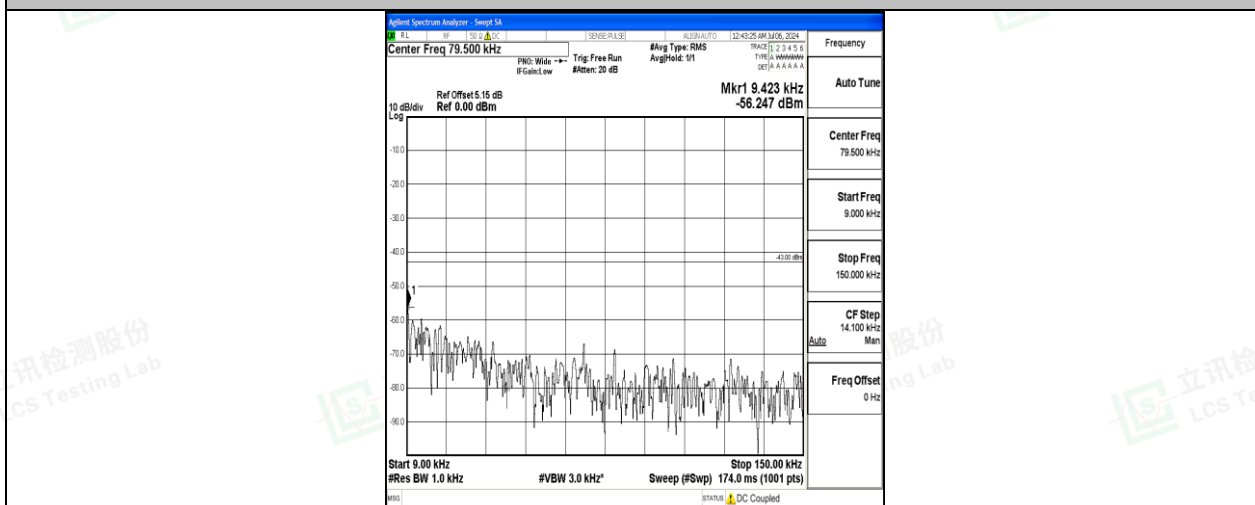

Band4_20MHz_16QAM_20175_1RB#0_30~1000_30~1000

Band4_20MHz_16QAM_20175_1RB#0_1000~3000_1000~3000

Band4_20MHz_16QAM_20175_1RB#0_3000~20000_3000~20000

Band4_20MHz_QPSK_20300_1RB#0_0.009~0.15_0.009~0.15

Band4_20MHz_QPSK_20300_1RB#0_0.15~30_0.15~30