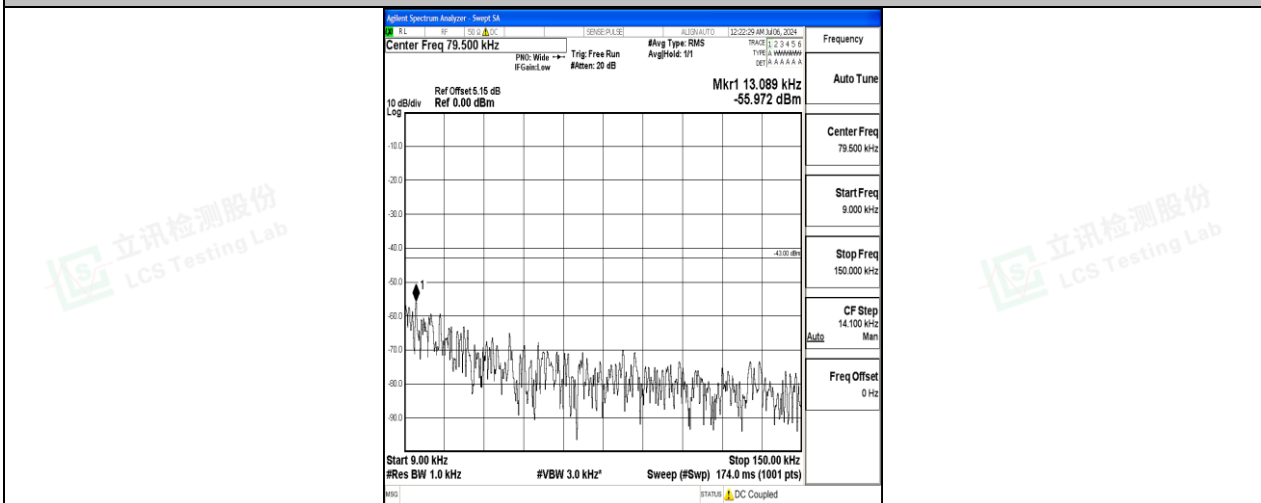

Band4_10MHz_16QAM_20350_1RB#0_30~1000_30~1000

Band4_10MHz_16QAM_20350_1RB#0_1000~3000_1000~3000

Band4_10MHz_16QAM_20350_1RB#0_3000~20000_3000~20000

Band4_15MHz_QPSK_20025_1RB#0_0.009~0.15_0.009~0.15

Band4_15MHz_QPSK_20025_1RB#0_0.15~30_0.15~30