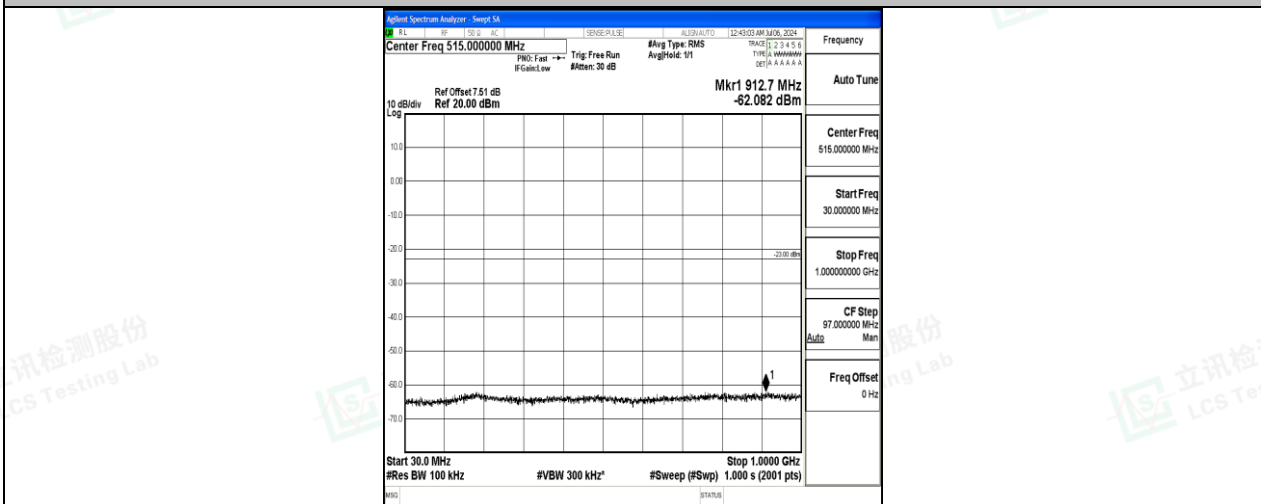

Band4_20MHz_QPSK_20175_1RB#0_30~1000_30~1000

Band4_20MHz_QPSK_20175_1RB#0_1000~3000_1000~3000

Band4_20MHz_QPSK_20175_1RB#0_3000~20000_3000~20000

Band4_20MHz_16QAM_20175_1RB#0_0.009~0.15_0.009~0.15

Band4_20MHz_16QAM_20175_1RB#0_0.15~30_0.15~30