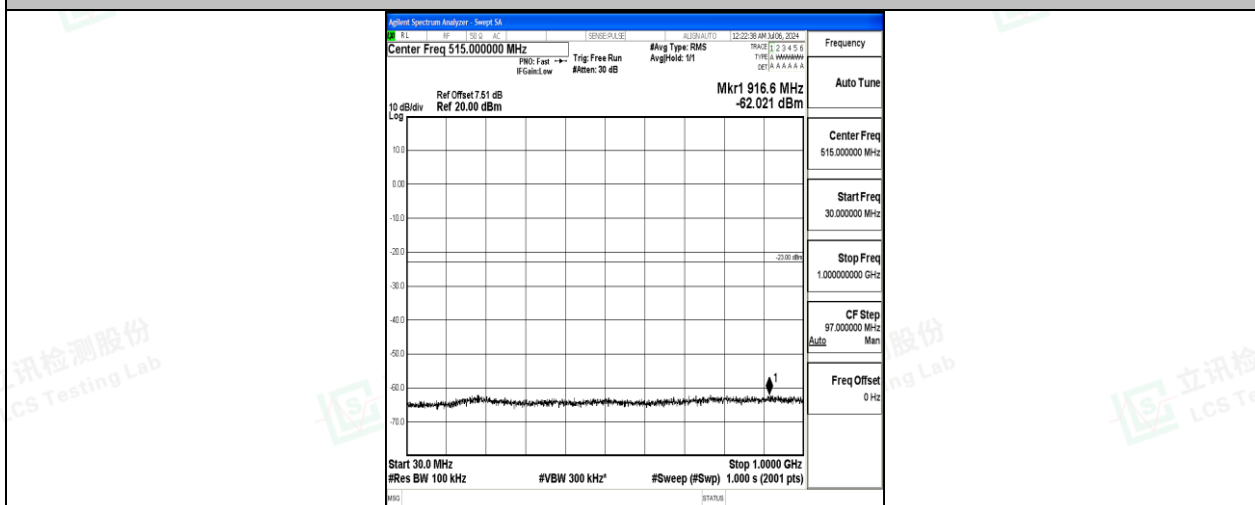

Band4_10MHz_16QAM_20350_1RB#0_30~1000_30~1000

Band4_10MHz_16QAM_20350_1RB#0_1000~3000_1000~3000

Band4_10MHz_16QAM_20350_1RB#0_3000~20000_3000~20000

Band4_15MHz_QPSK_20025_1RB#0_0.009~0.15_0.009~0.15

Band4_15MHz_QPSK_20025_1RB#0_0.15~30_0.15~30