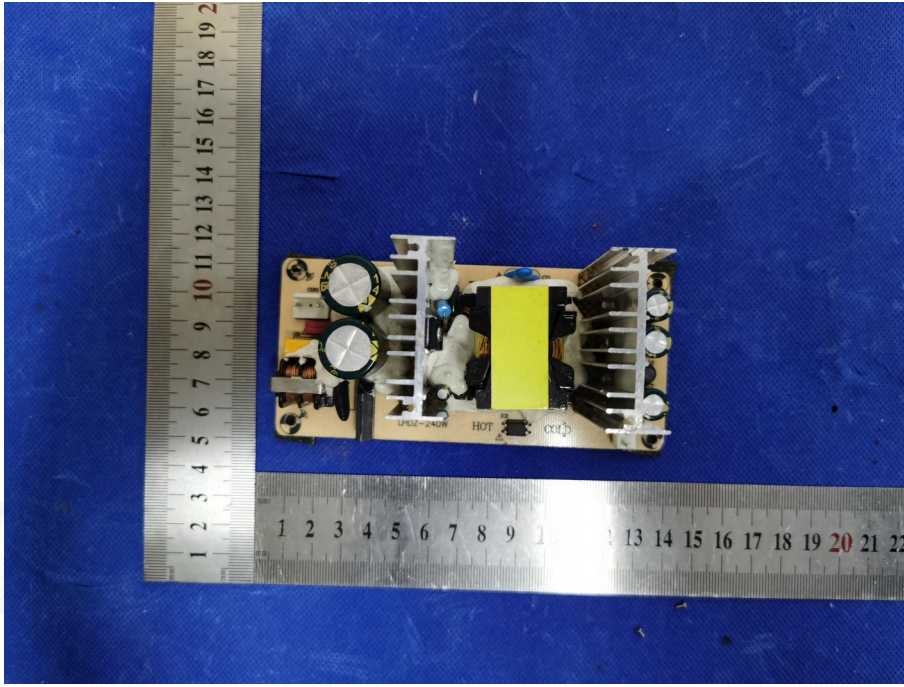

EUT PHOTO(Internal Photos)

Bluetooth speaker

FCC ID:2A7UF-TD-8712A

***** END OF REPORT *****