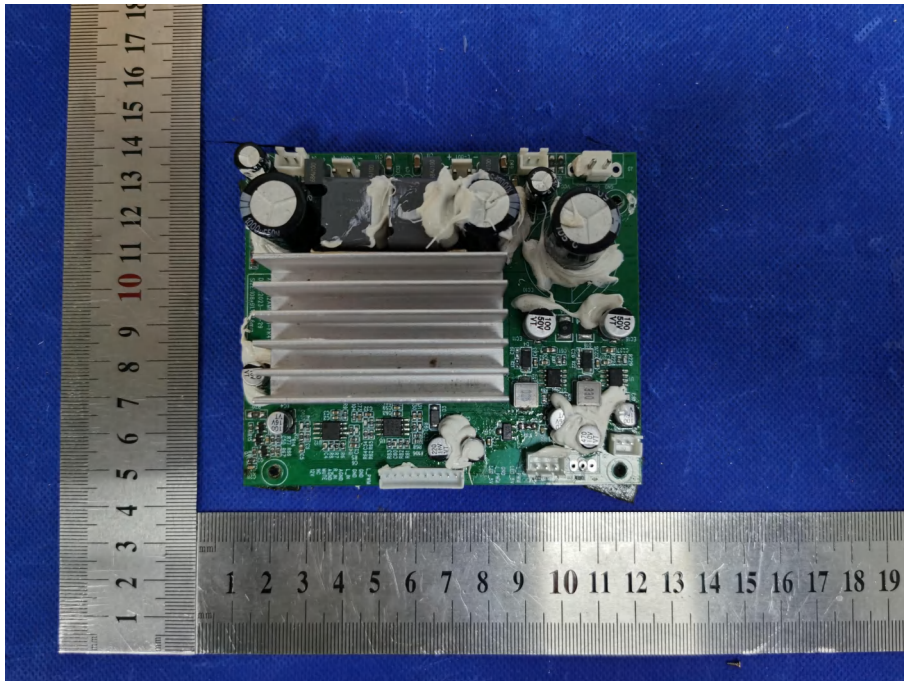

EUT PHOTO(Internal Photos)

Bluetooth speaker

FCC ID:2A7UF-TD-8712A

***** END OF REPORT *****