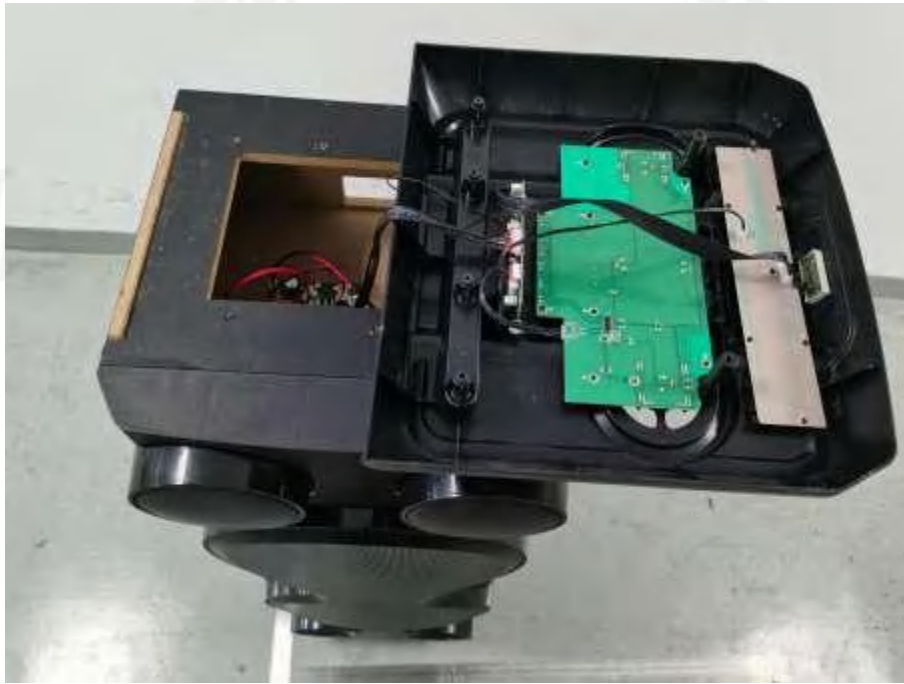

EUT PHOTO(Internal Photos)

Bluetooth speaker

FCC ID:2A7UF-TD-8712A

***** END OF REPORT *****