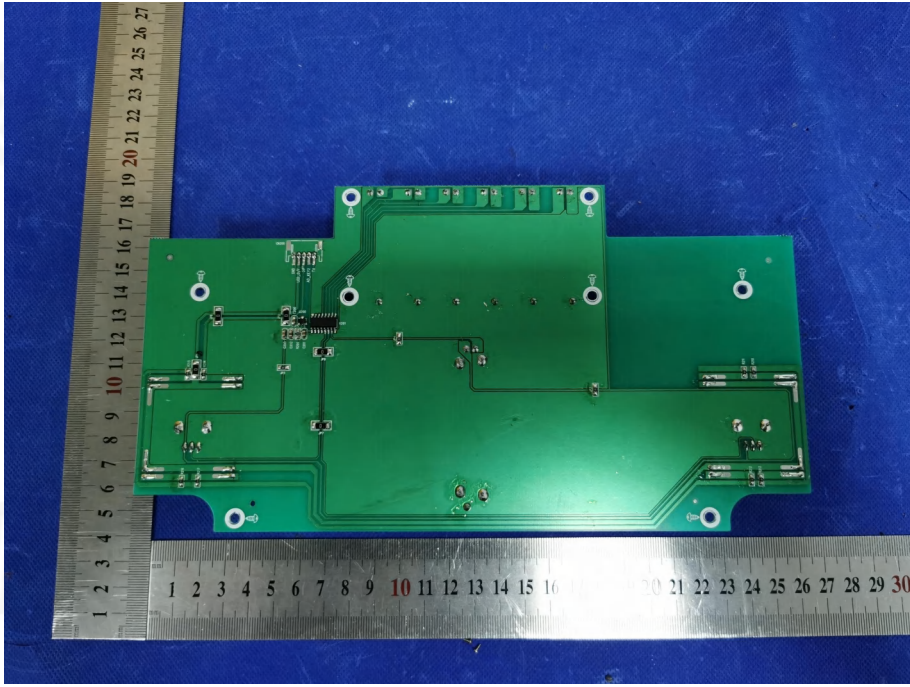

EUT PHOTO(Internal Photos)

Bluetooth speaker

FCC ID:2A7UF-TD-8712A

***** END OF REPORT *****