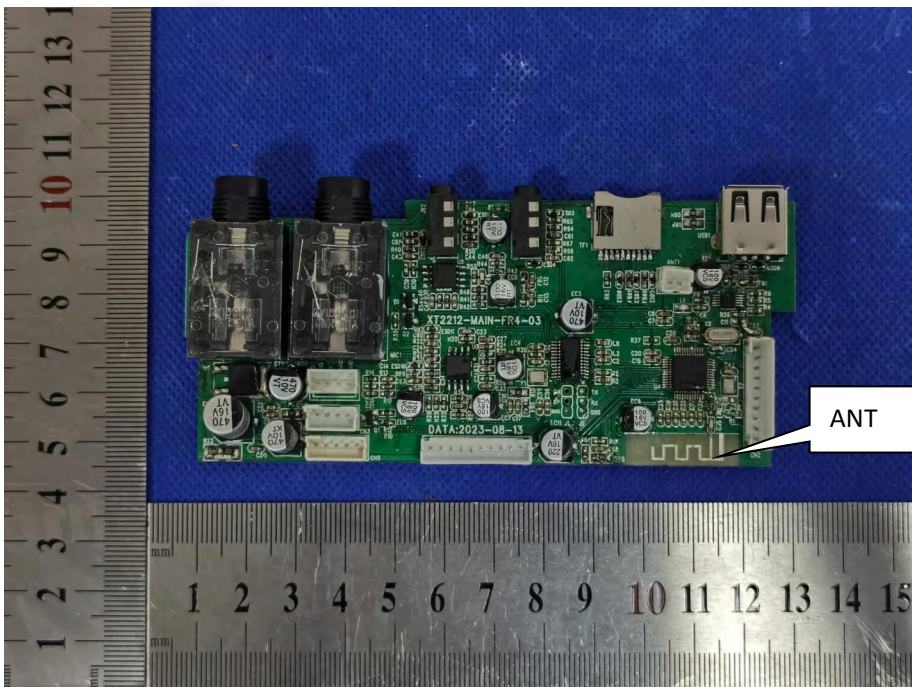

EUT PHOTO(Internal Photos)

Bluetooth speaker

FCC ID:2A7UF-TD-8712A

***** END OF REPORT *****