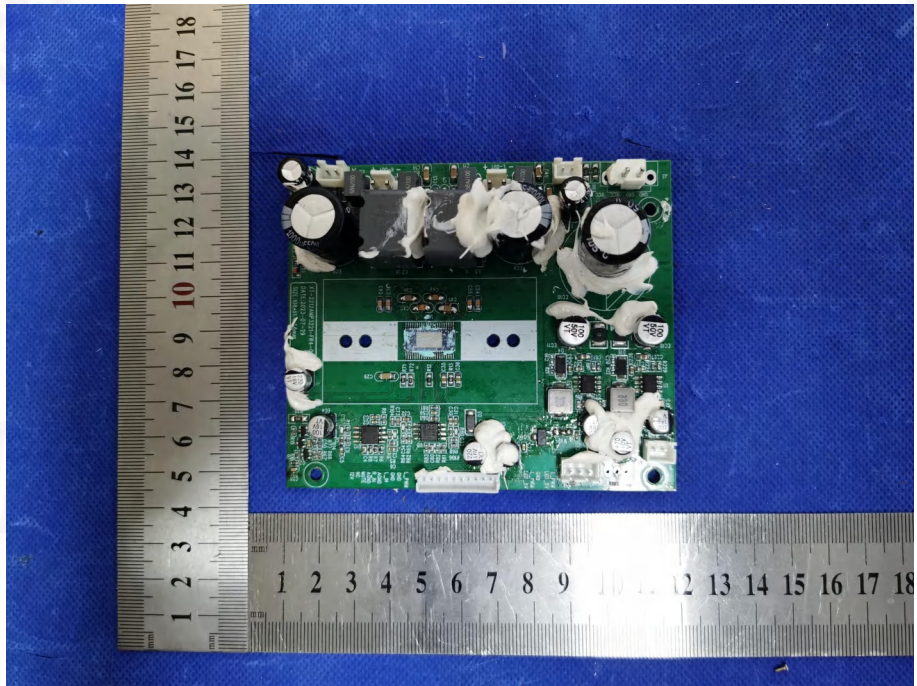

EUT PHOTO(Internal Photos)

Bluetooth speaker

FCC ID:2A7UF-TD-8712A

***** END OF REPORT *****