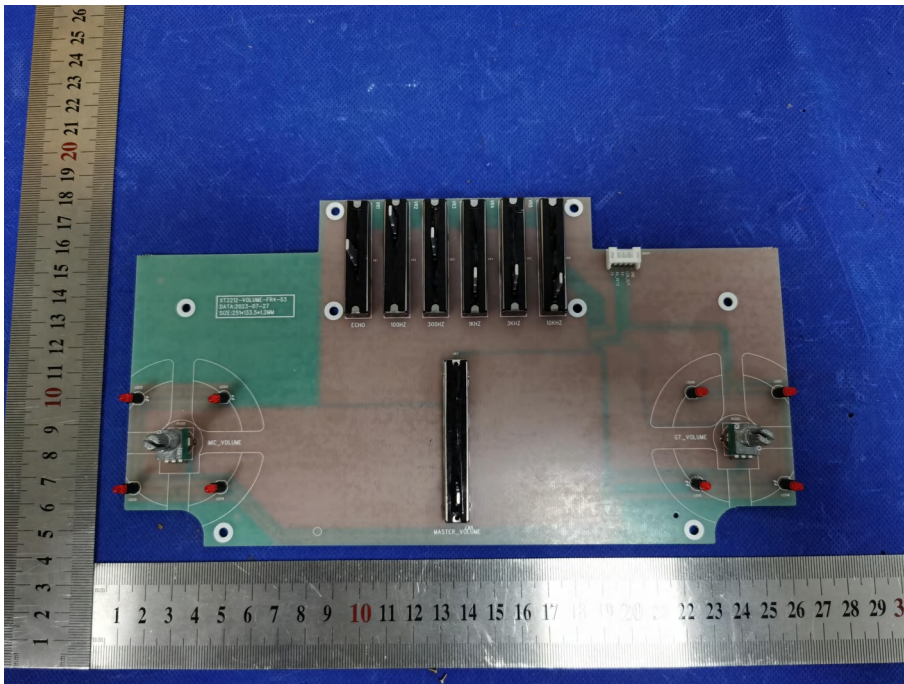

EUT PHOTO(Internal Photos)

Bluetooth speaker

FCC ID:2A7UF-TD-8712A

***** END OF REPORT *****