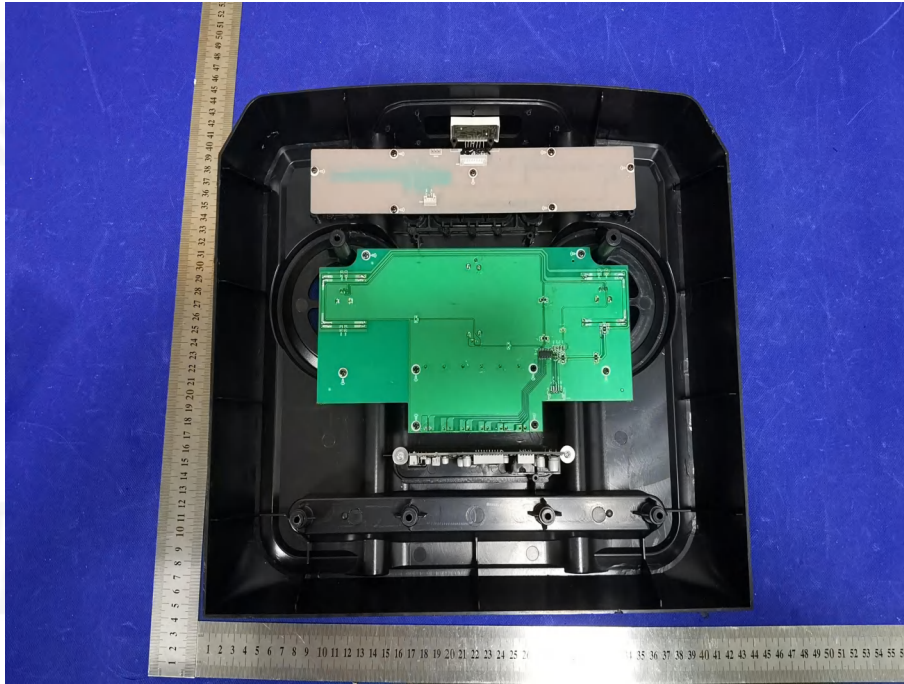

EUT PHOTO(Internal Photos)

Bluetooth speaker

FCC ID:2A7UF-TD-8712A

***** END OF REPORT *****