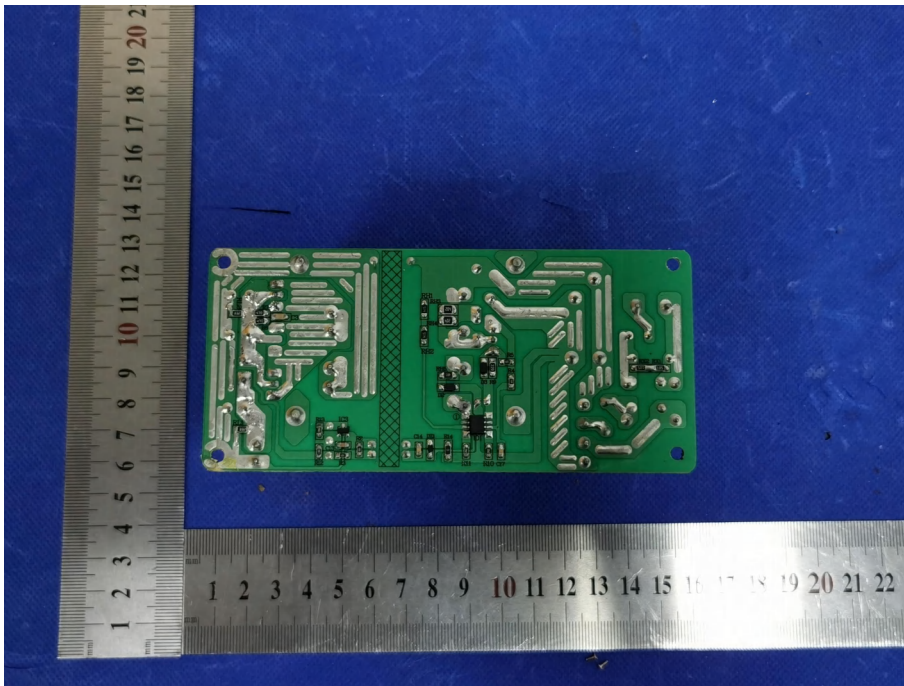

EUT PHOTO(Internal Photos)

Bluetooth speaker

FCC ID:2A7UF-TD-8712A

***** END OF REPORT *****