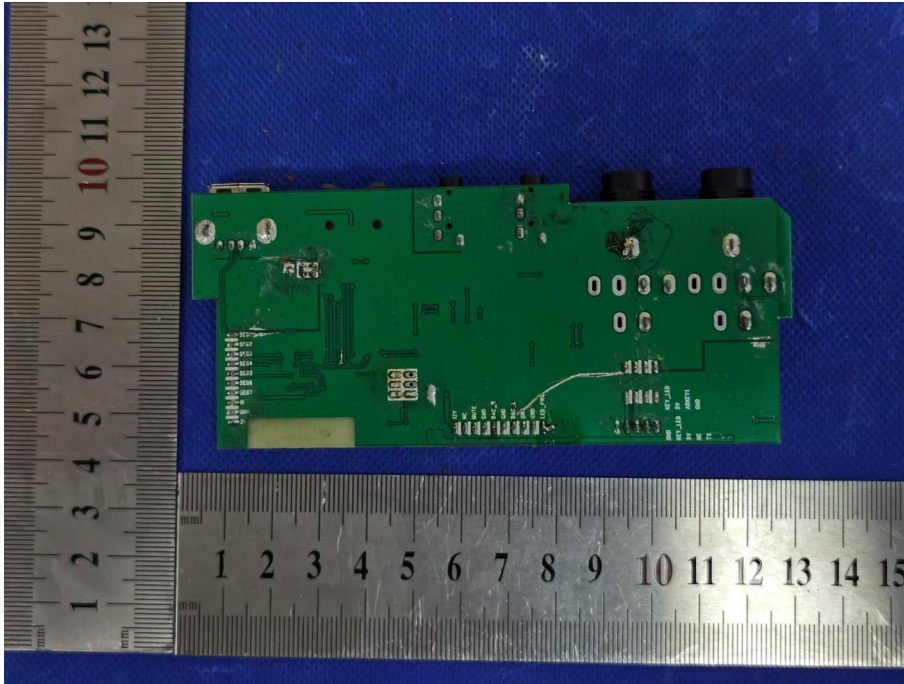

EUT PHOTO(Internal Photos)

Bluetooth speaker

FCC ID:2A7UF-TD-8712A

***** END OF REPORT *****