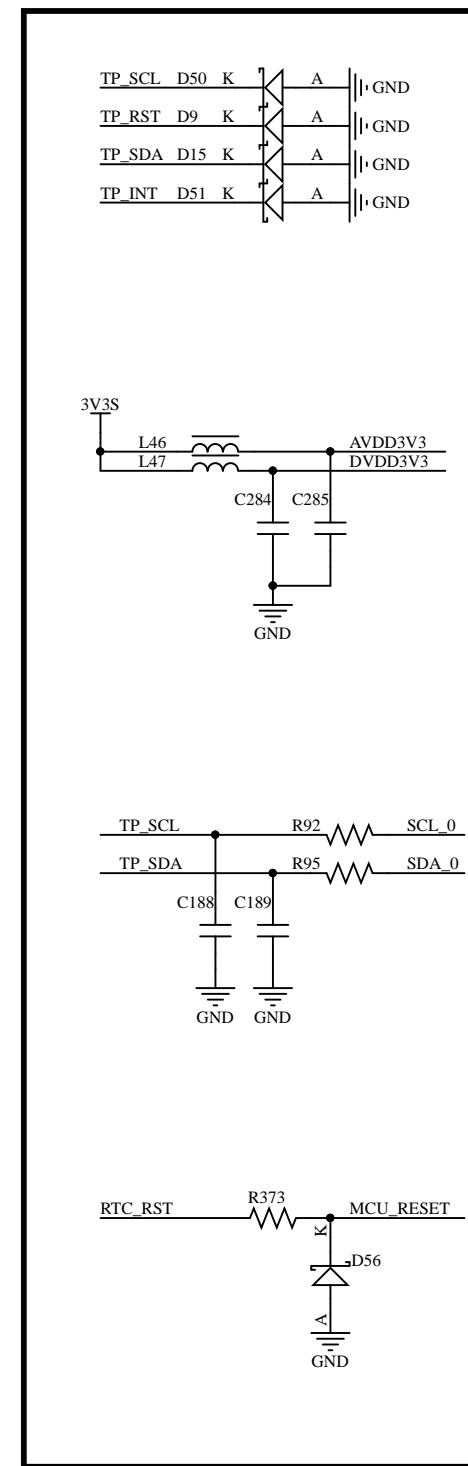

B

C

C

D

D

**WIFI ANT**  
5150~5250 MHz  
5.725~5.850GHz

Crystal:48MHz