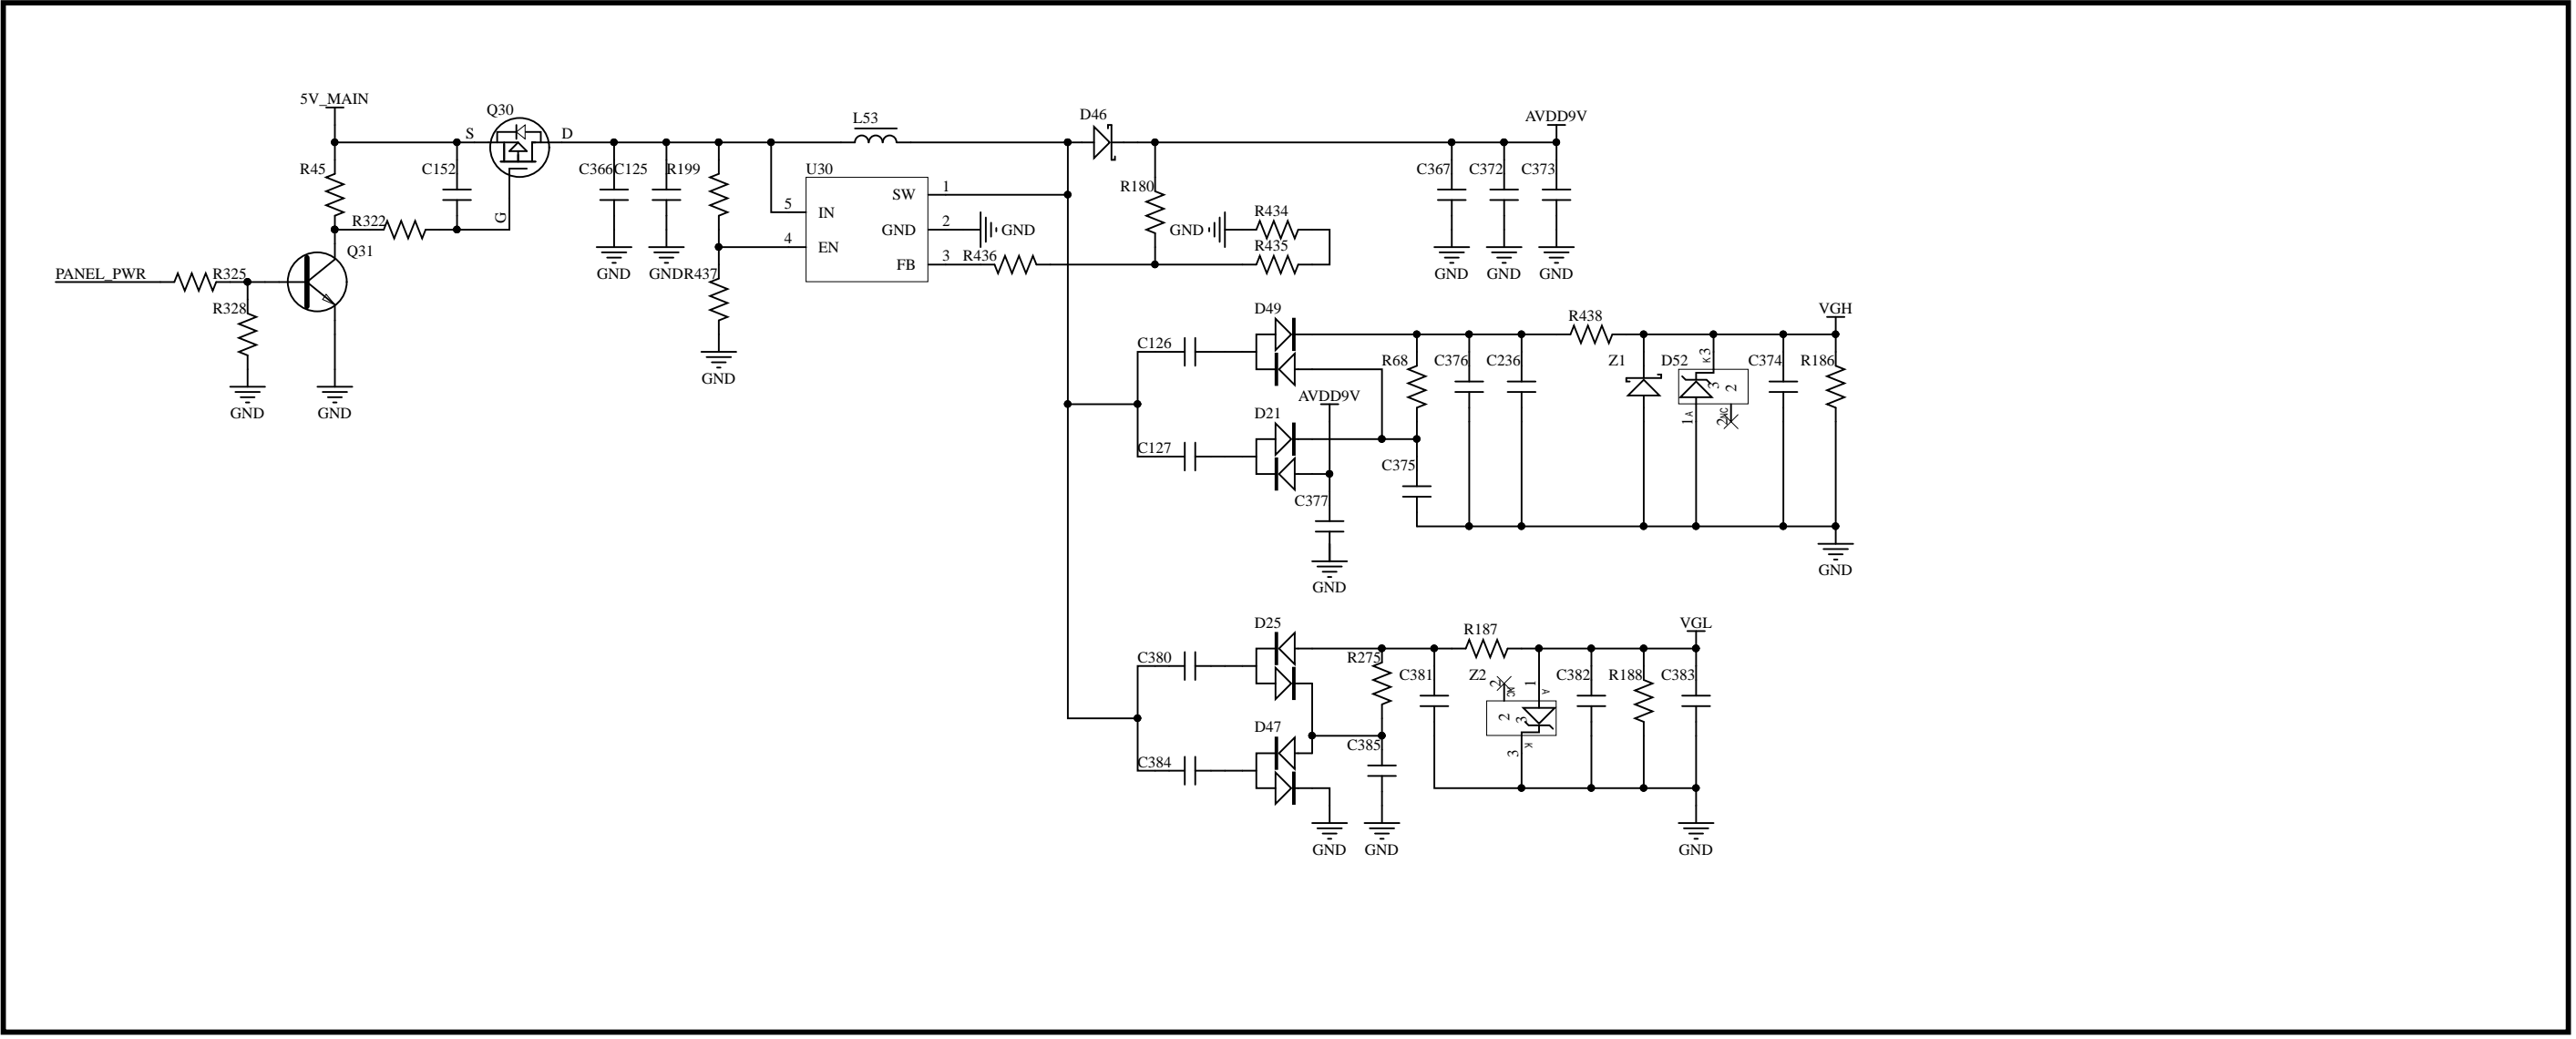

B

C

C

D

D

**WIFI ANT**  
5150~5250 MHz  
5.725~5.850GHz

Crystal:48MHz