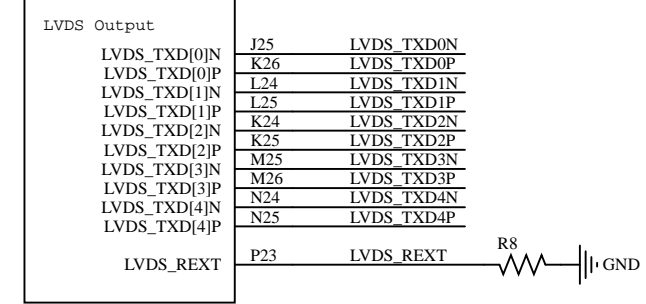

UIK

UIM

UIF

UIL

A

NC  
NC  
NC  
NC  
NC

A

B

B

C

C

D

D

**WIFI ANT**  
5150~5250 MHz  
5.725~5.850GHz

Crystal:48MHz