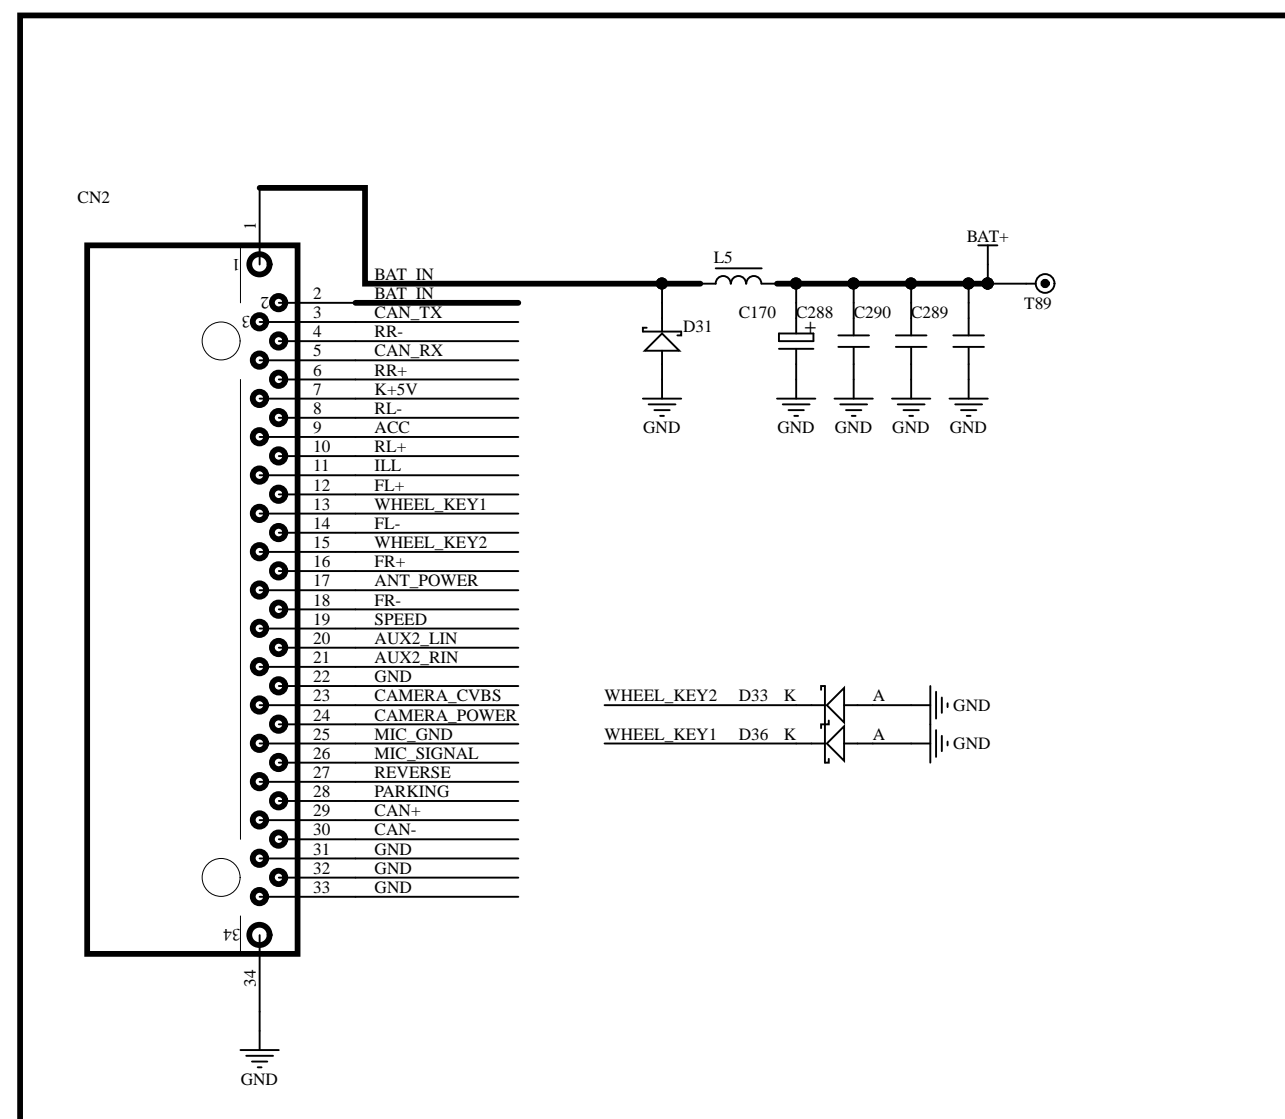

B

C

C

D

D

**WIFI ANT**  
5150~5250 MHz  
5.725~5.850GHz

Crystal:48MHz