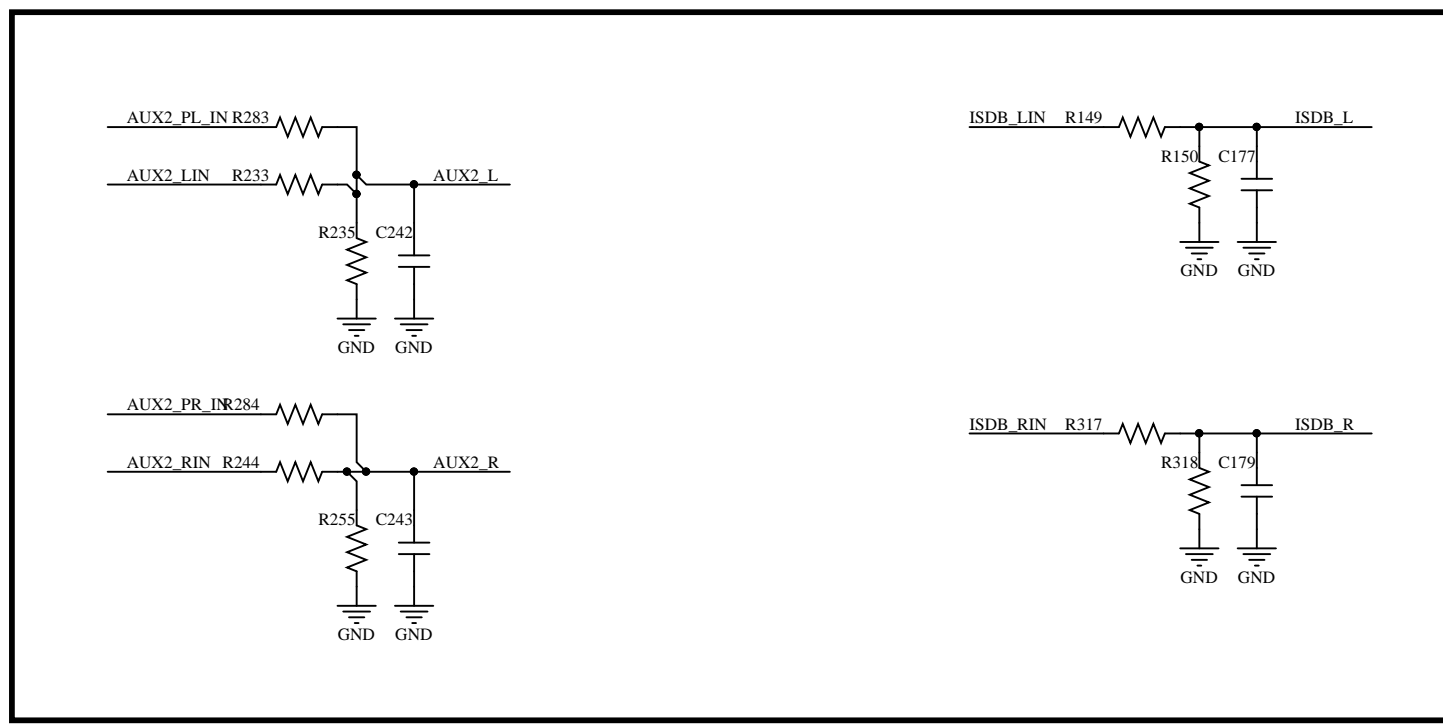

B

C

C

D

D

**WIFI ANT**  
5150~5250 MHz  
5.725~5.850GHz

Crystal:48MHz