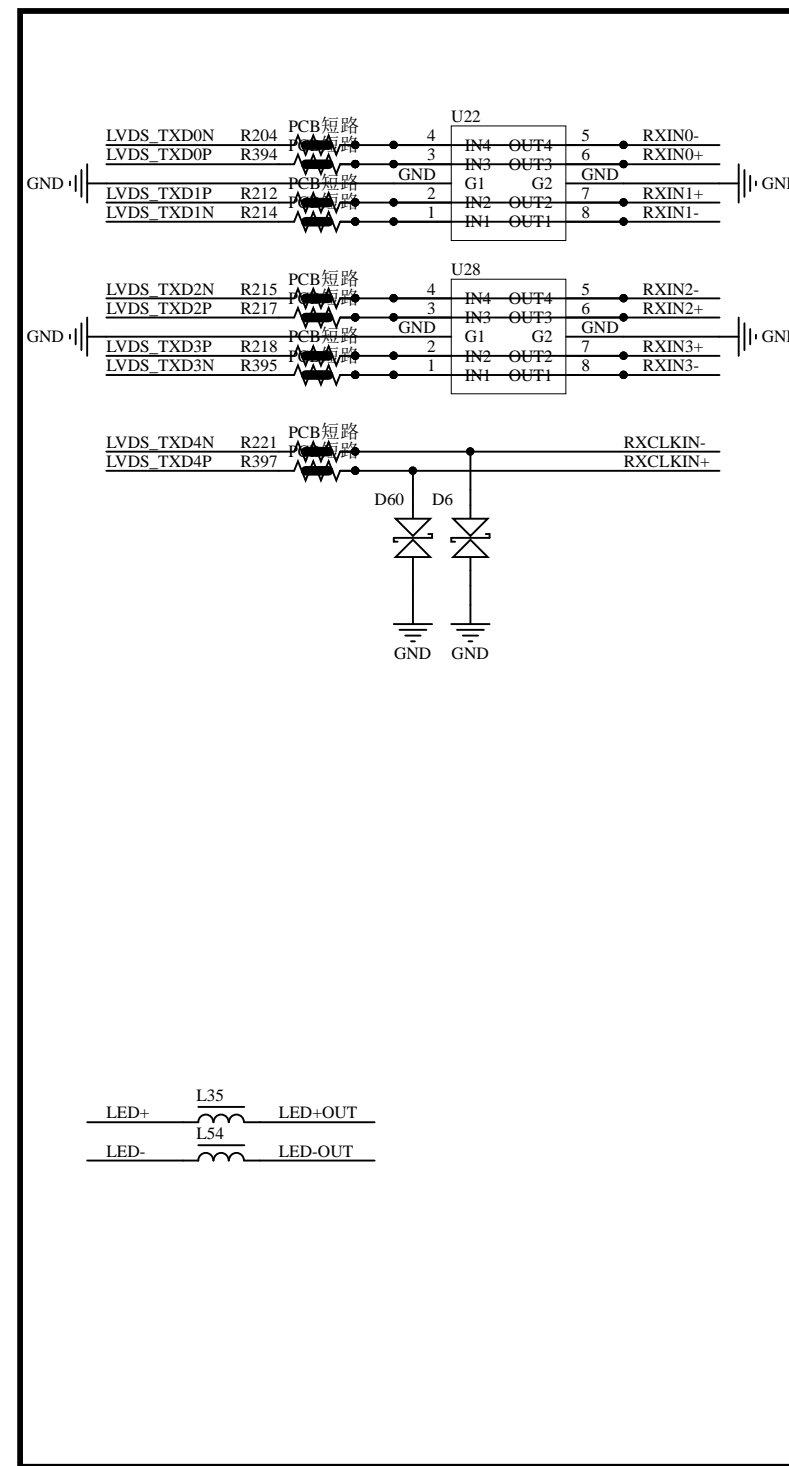

B

C

C

D

D

**WIFI ANT**  
5150~5250 MHz  
5.725~5.850GHz

Crystal:48MHz