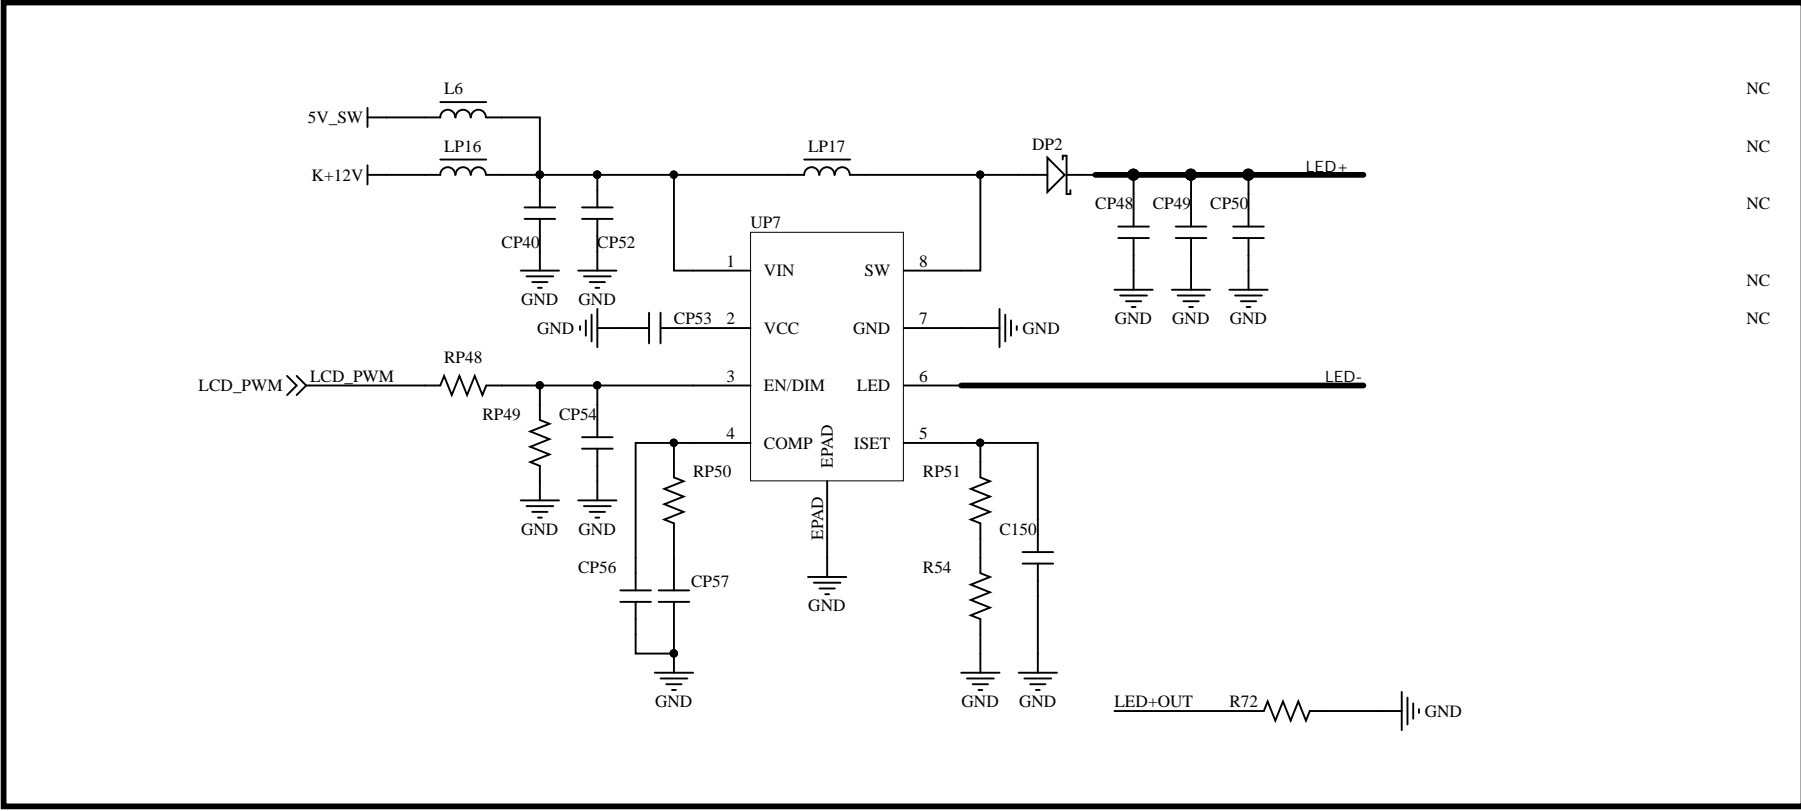

A

NC
NC
NC
NC
NC