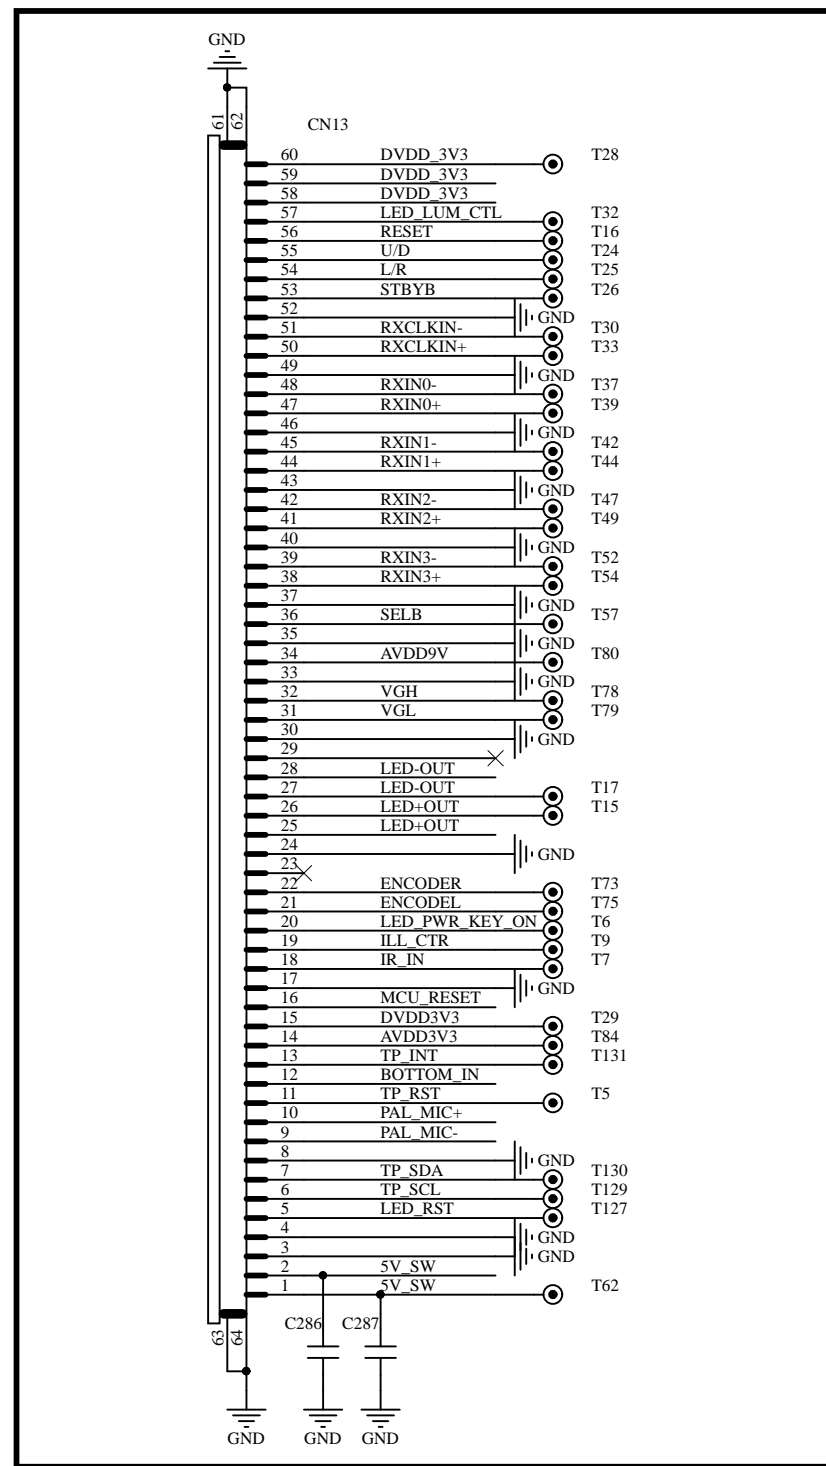

B

C

C

D

D

**WIFI ANT**  
5150~5250 MHz  
5.725~5.850GHz

Crystal:48MHz