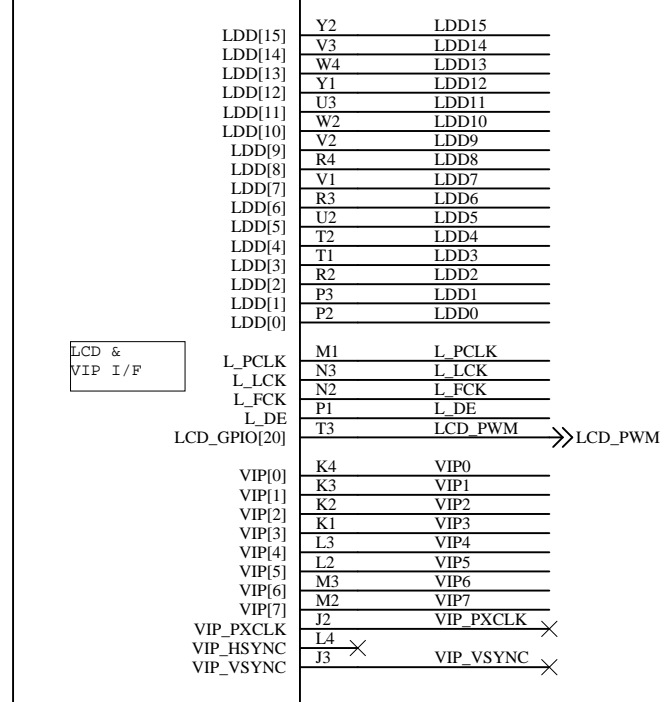

UIK

UIM

UIF

UIL

A

NC  
NC  
NC  
NC  
NC

A

B

B

C

C

D

D

**WIFI ANT**  
5150~5250 MHz  
5.725~5.850GHz

Crystal:48MHz