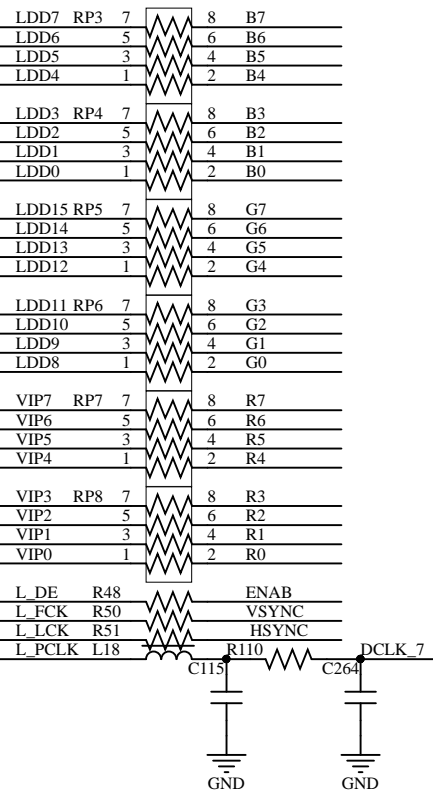

UIK

UIM

UIF

UIL

A

NC  
NC  
NC  
NC  
NC

A

B

B

C

C

D

D

**WIFI ANT**  
5150~5250 MHz  
5.725~5.850GHz

Crystal:48MHz