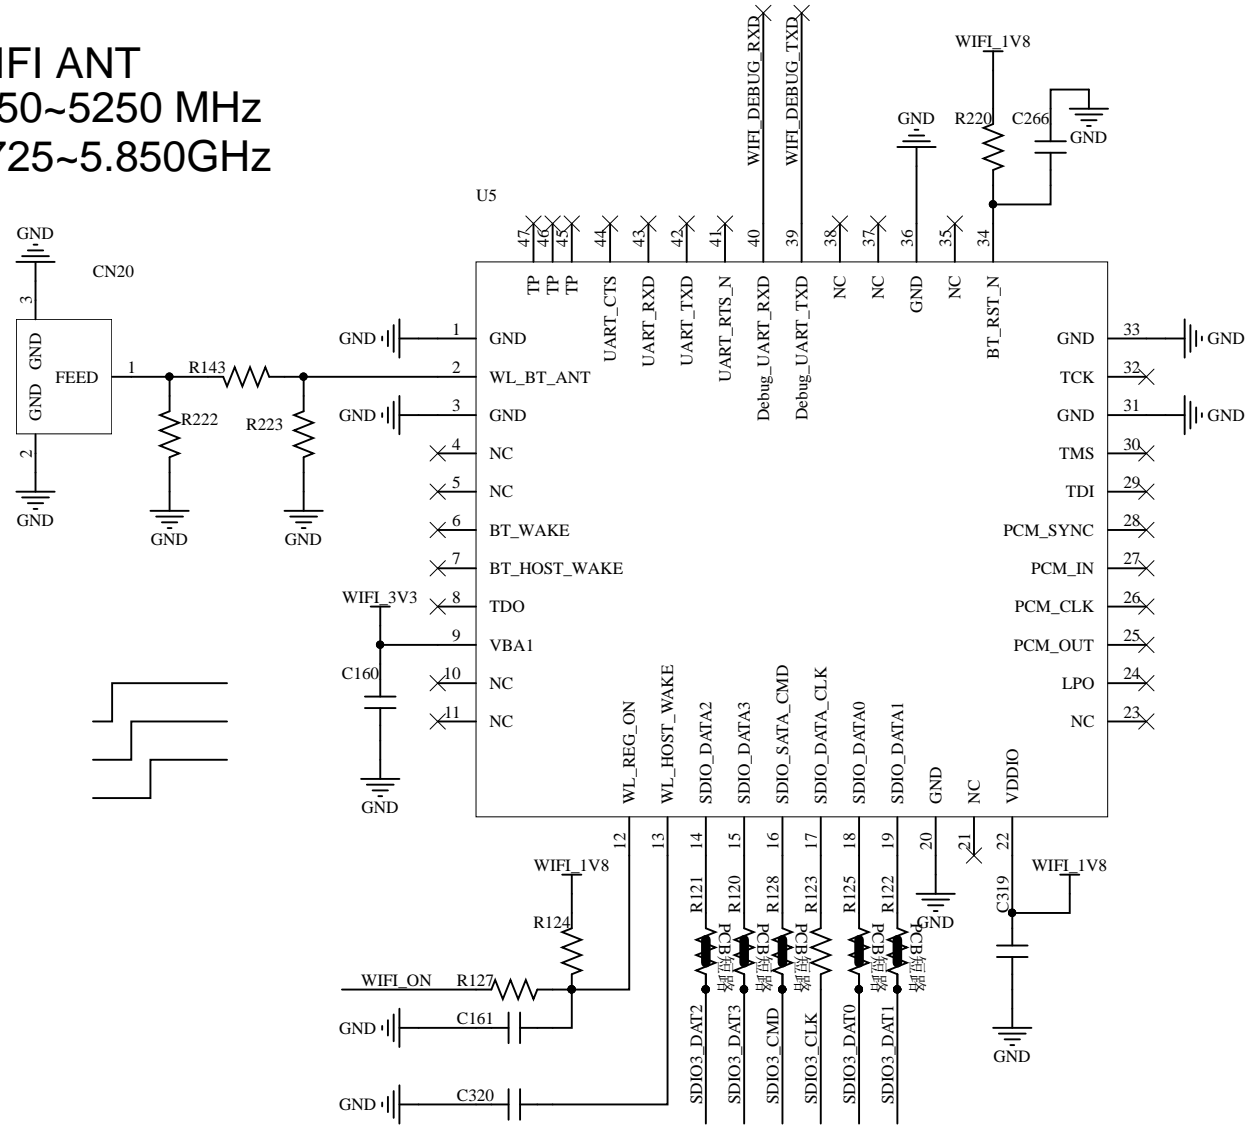

B

C

C

D

D

**WIFI ANT**  
5150~5250 MHz  
5.725~5.850GHz

Crystal:48MHz