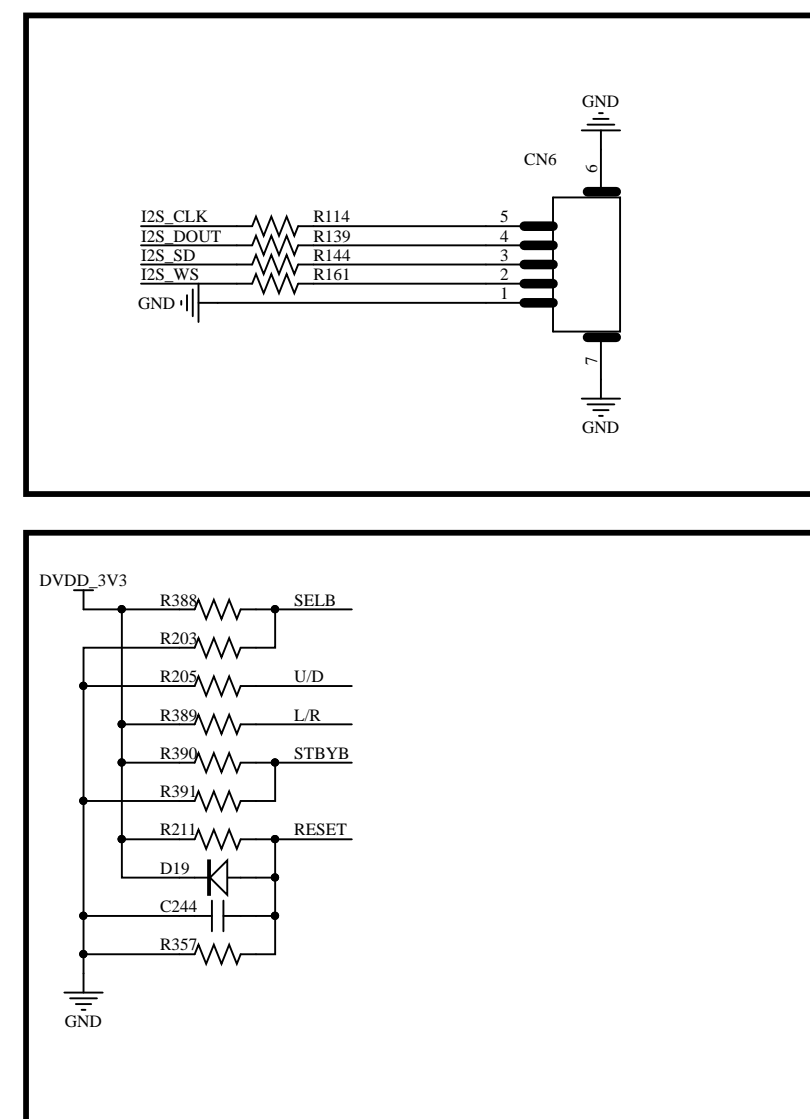

B

C

C

D

D

**WIFI ANT**  
5150~5250 MHz  
5.725~5.850GHz

Crystal:48MHz