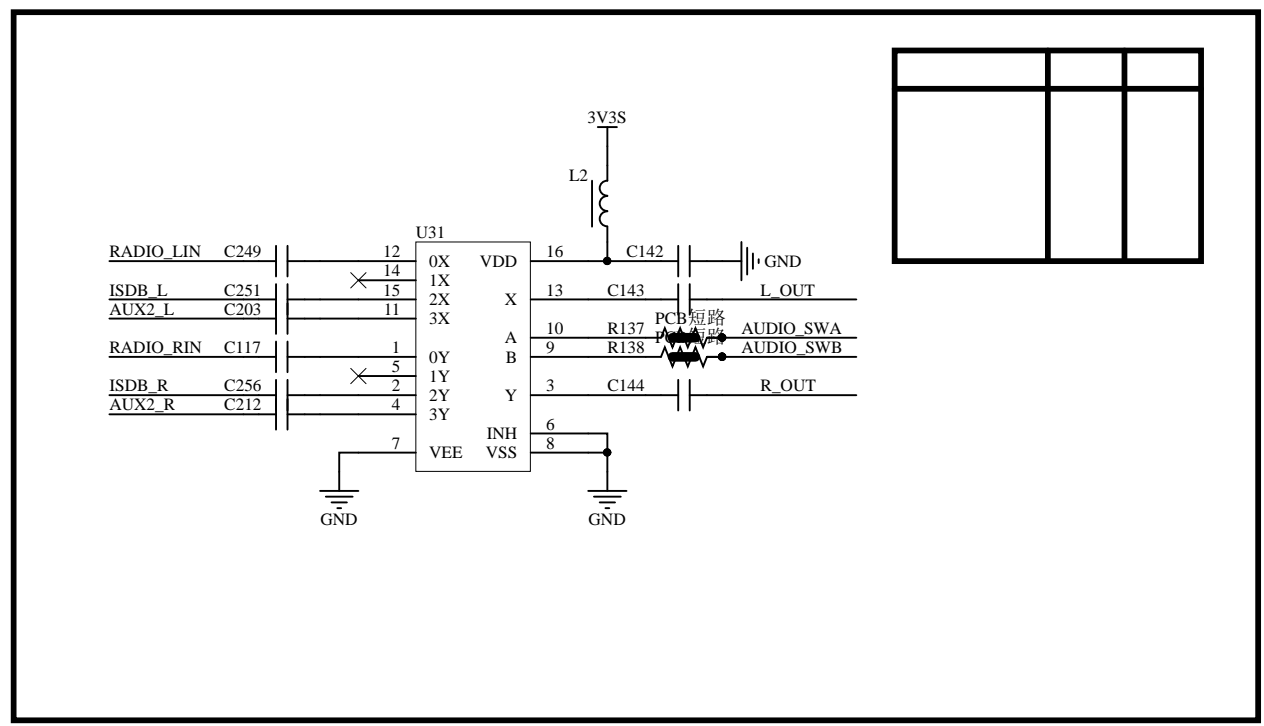

B

C

C

D

D

**WIFI ANT**  
5150~5250 MHz  
5.725~5.850GHz

Crystal:48MHz