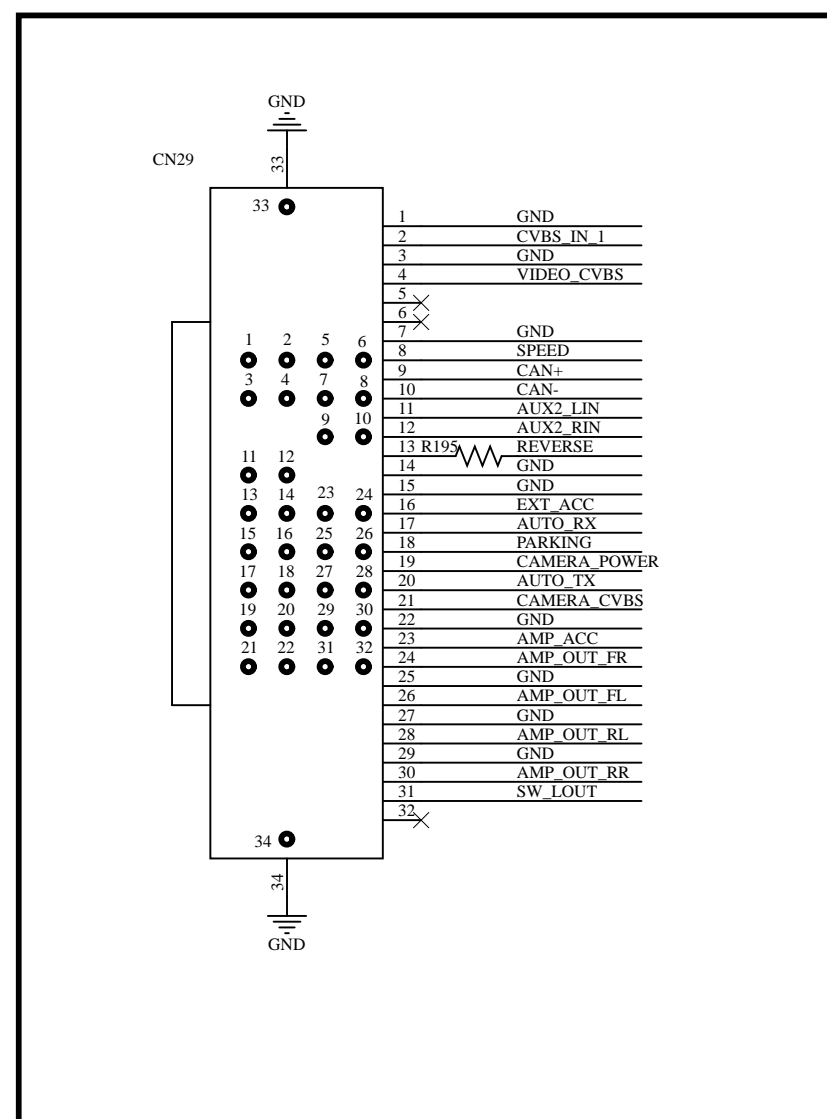

B

C

C

D

D

**WIFI ANT**  
5150~5250 MHz  
5.725~5.850GHz

Crystal:48MHz