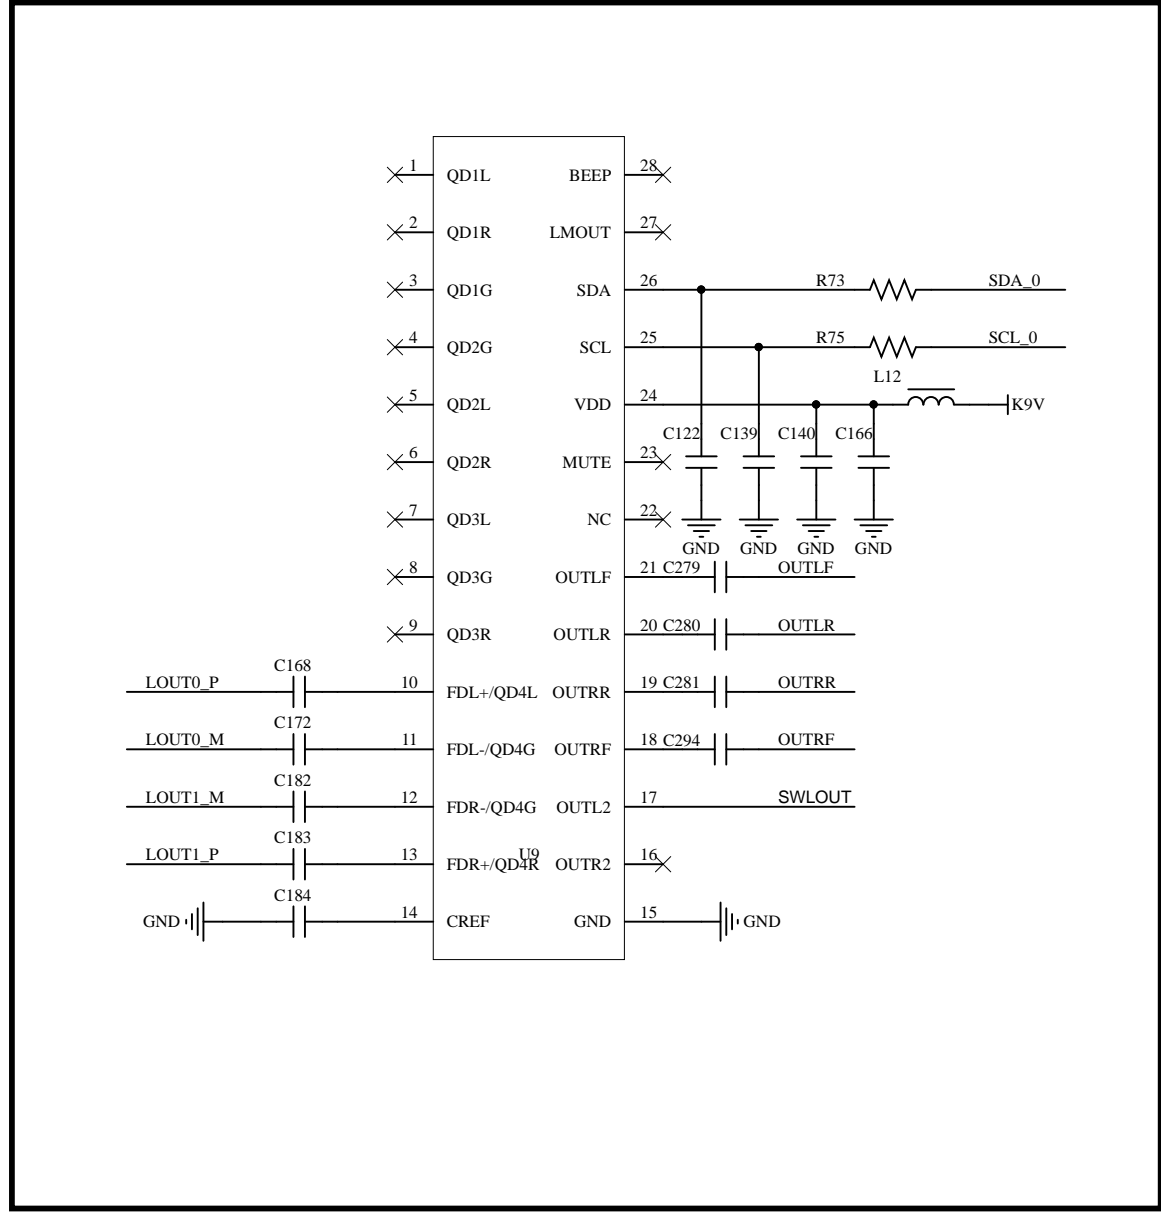

B

C

C

D

D

**WIFI ANT**  
5150~5250 MHz  
5.725~5.850GHz

Crystal:48MHz