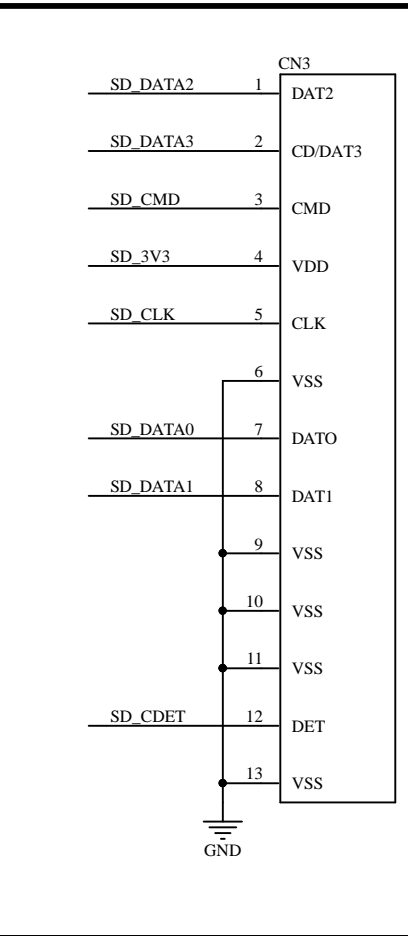

UIK

UIM

UIF

UIL

A

NC  
NC  
NC  
NC  
NC

A

B

B

C

C

D

D

**WIFI ANT**  
5150~5250 MHz  
5.725~5.850GHz

Crystal:48MHz