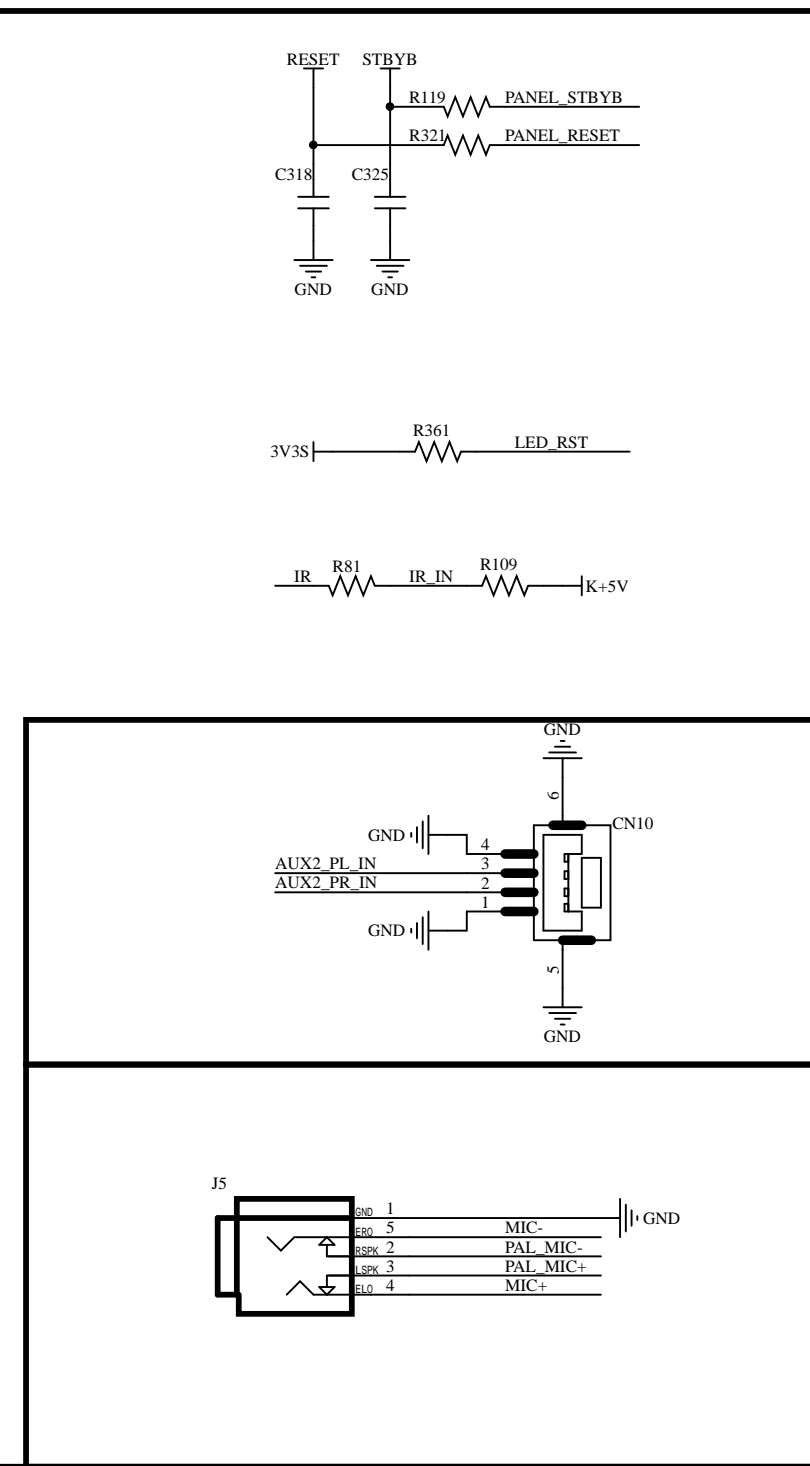

B

C

C

D

D

**WIFI ANT**  
5150~5250 MHz  
5.725~5.850GHz

Crystal:48MHz