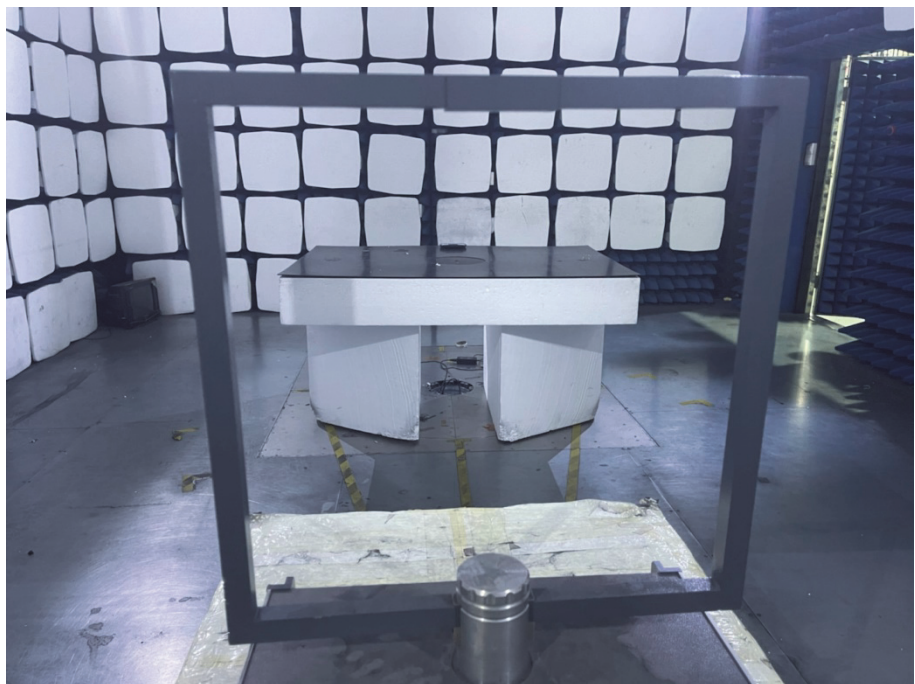

EXHIBIT 4 - TEST SETUP PHOTOGRAPHS

**Conducted Emission
Test Setup**

**Radiation Emission Test
Setup (Below 30MHz)**

Radiation Emission Test Setup (30MHz to 1GHz)

Radiation Emission Test Setup (1GHz to 18GHz)

Radiation Emission Test Setup (Above 18GHz)

Radio Test Setup View

**** END OF REPORT ****