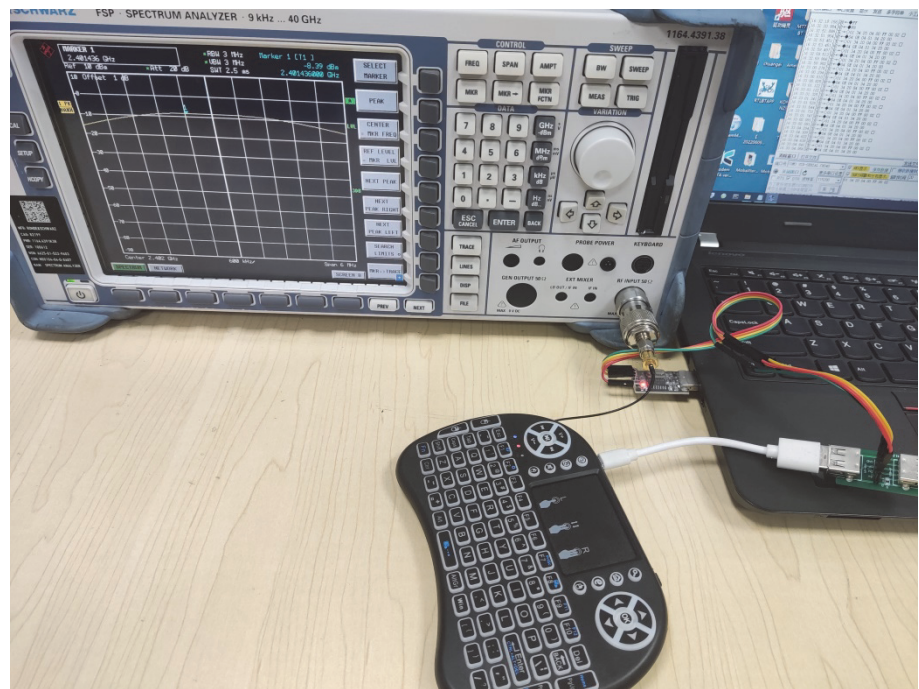

EXHIBIT 4 - TEST SETUP PHOTOGRAPHS

**Conducted Emission
Test Setup**

**Radiation Emission Test
Setup (Below 30MHz)**

Radiation Emission Test Setup (30MHz to 1GHz)

Radiation Emission Test Setup (1GHz to 18GHz)

Radiation Emission Test Setup (Above 18GHz)

Radio Test Setup View

**** END OF REPORT ****