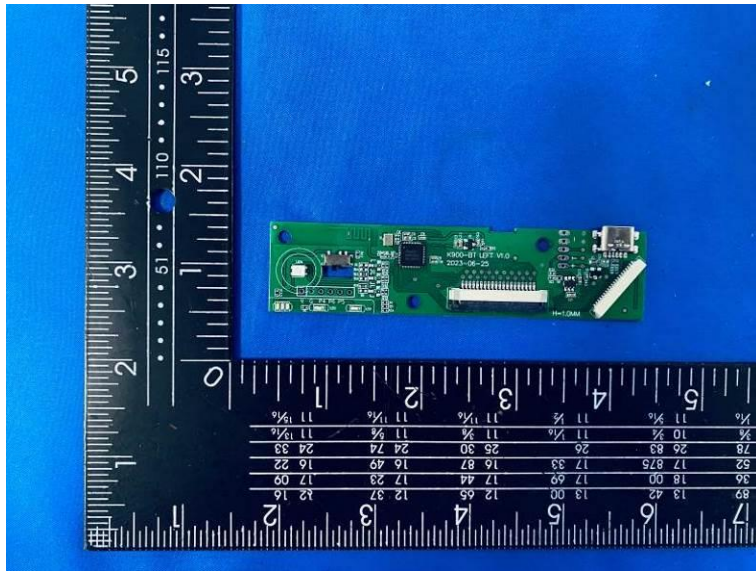

Internal Photos of the EUT

BT PCB Antenna