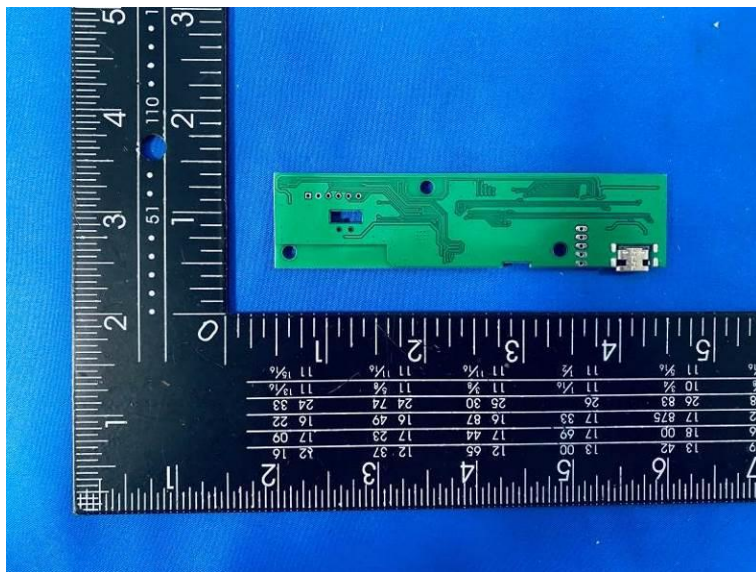

Internal Photos of the EUT

BT PCB Antenna