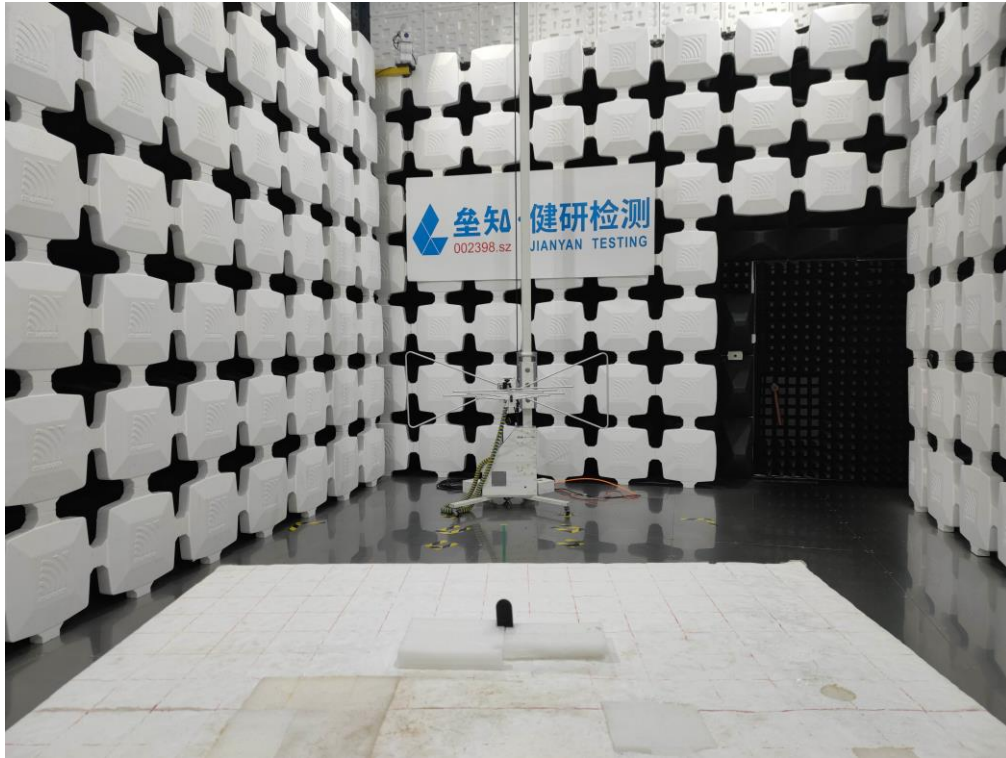

BLE, UWB Test Setup Photos

Radiated Spurious Emission
Below 1GHz

Above 1GHz

Conducted method

-----End-----