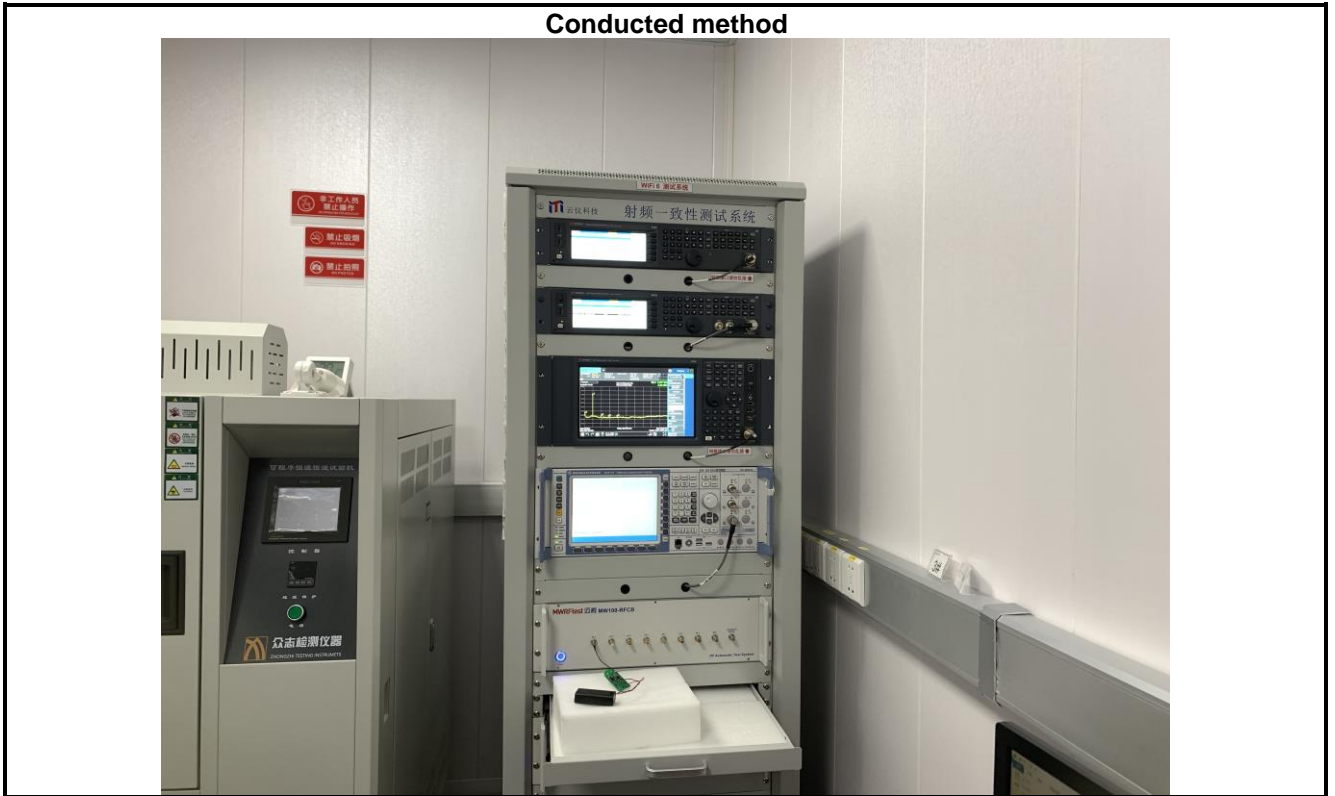

BLE, UWB Test Setup Photos

Radiated Spurious Emission
Below 1GHz

Above 1GHz

Conducted method

-----End-----