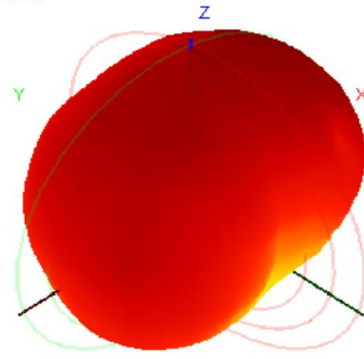

\*TEL: 0512-63636028

\*E-Mail: saixun@szsaixun.com

\*Web: www.szsaixun.com

2400.0MHz H+V, Eff: 25.0%

Back View

2450.0MHz H+V, Eff: 19.1%

Back View

2500.0MHz H+V, Eff: 13.8%