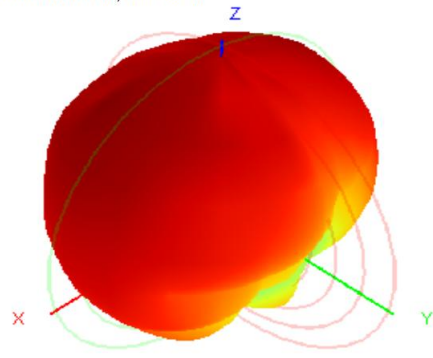

\*TEL: 0512-63636028

\*E-Mail: saixun@szsaixun.com

\*Web: www.szsaixun.com

2400.0MHz H+V, Eff: 25.0%

Back View

2450.0MHz H+V, Eff: 19.1%

Back View

2500.0MHz H+V, Eff: 13.8%