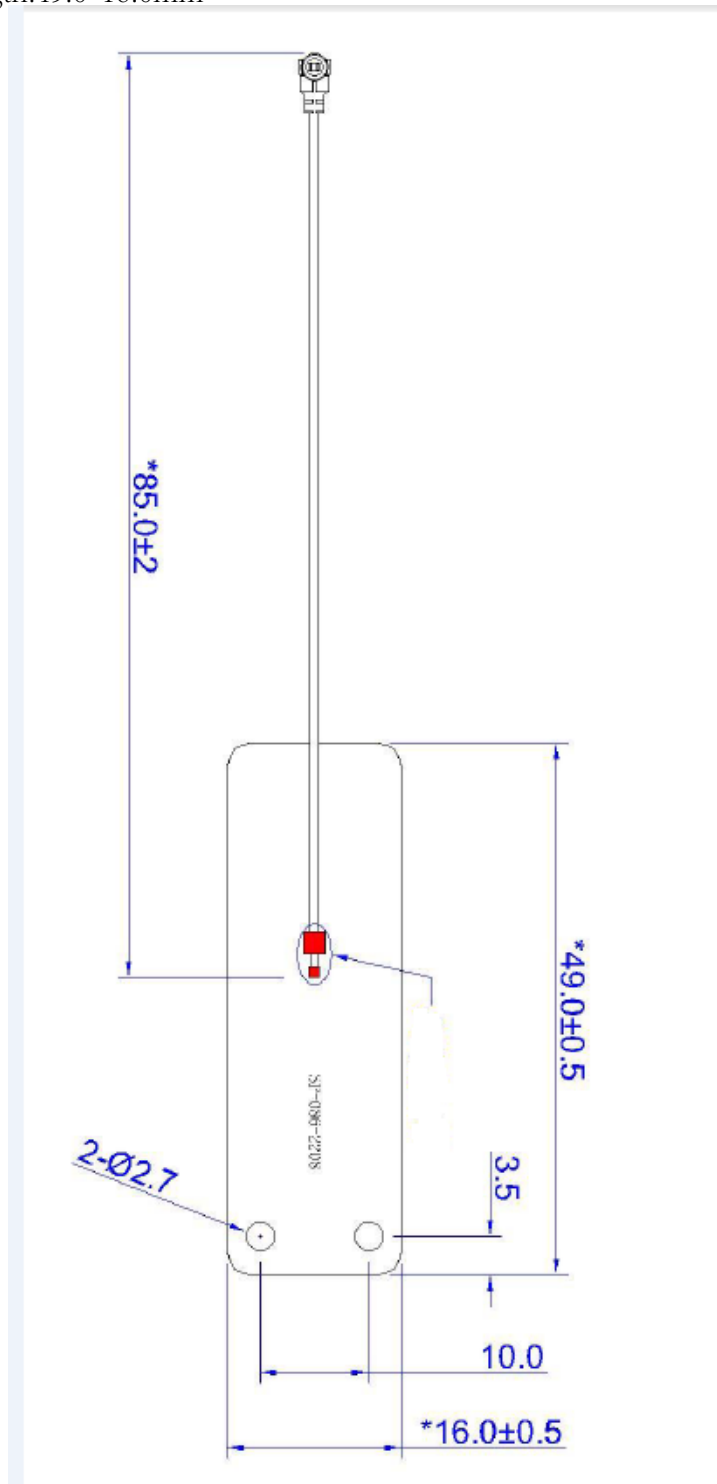

# Antenna Specification

Customer: SUZHOU ZWO CO., LTD.

Product: PCB Antenna

Specification: I-PEX, PCB-0.81Cable, L=85mm

Material No.: SX-007-2208

---

\*SuZhou Saixun Communication Technology Co.,Ltd.

\*Add: NO.629,Yunli Road,WuJiang District,SuZhou City,JiangSu Province,China

\*TEL: 0512-63636028

\*E-Mail: saixun@szsaixun.com

\*Web: www.szsaixun.com

1. Antenna Length:49.0\*16.0mm

## 2. (return LOSS& VSWR)

return LOSS

VSWR