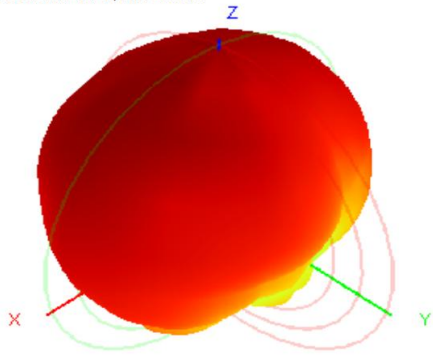

2400.0MHz H+V, Eff: 25.0%

Back View