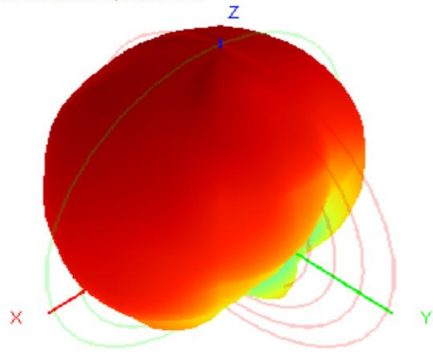

\*TEL: 0512-63636028

\*E-Mail: saixun@szsaixun.com

\*Web: www.szsaixun.com

2400.0MHz H+V, Eff: 25.0%

Back View

2450.0MHz H+V, Eff: 19.1%

Back View

2500.0MHz H+V, Eff: 13.8%