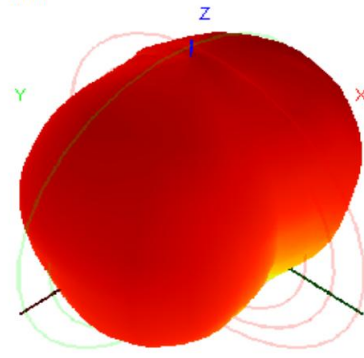

\*TEL: 0512-63636028

\*E-Mail: saixun@szsaixun.com

\*Web: www.szsaixun.com

2400.0MHz H+V, Eff: 25.0%

Back View

2450.0MHz H+V, Eff: 19.1%

Back View

2500.0MHz H+V, Eff: 13.8%