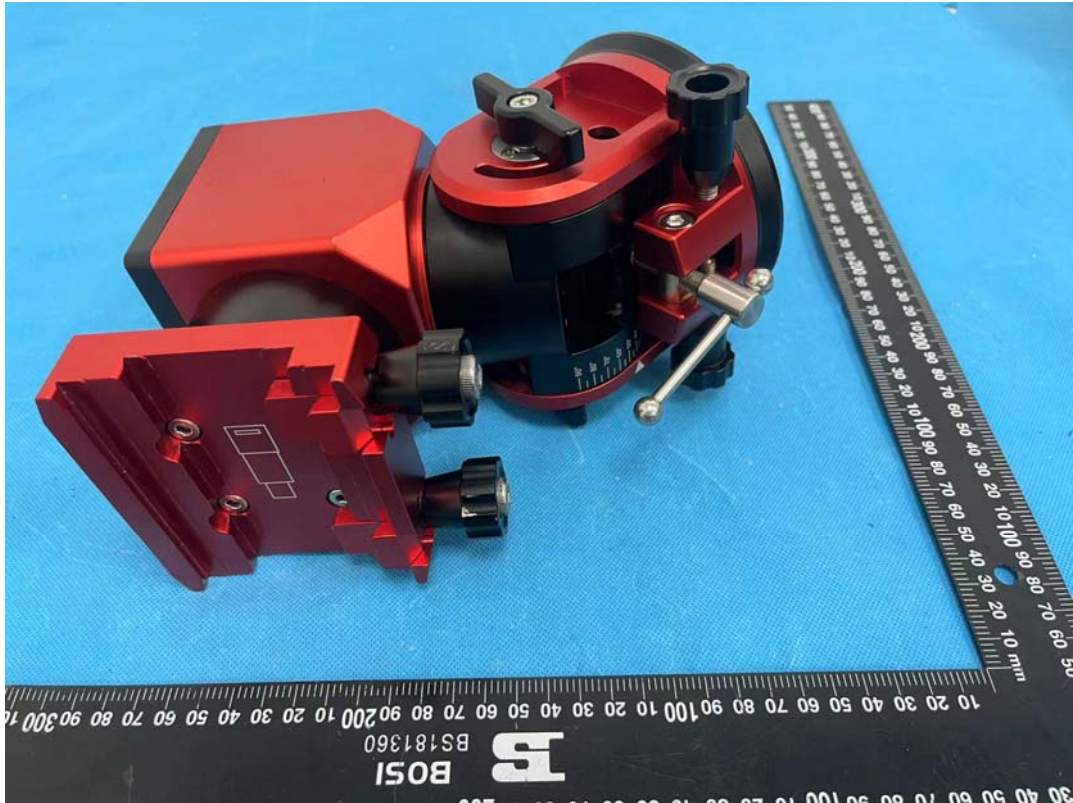

**EXHIBIT B - EUT EXTERNAL PHOTOGRAPHS**

EUT

Ports

On/Off Key