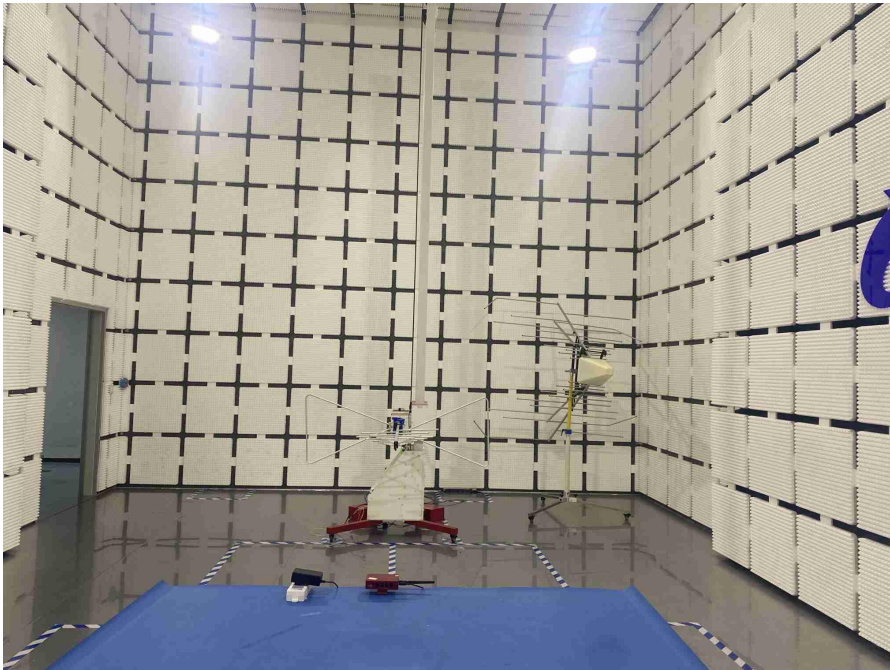

Product Name : ASI AIR Plus

Radiated Spurious Emissions

Conducted Emissions at AC Power Line (150kHz-30MHz)