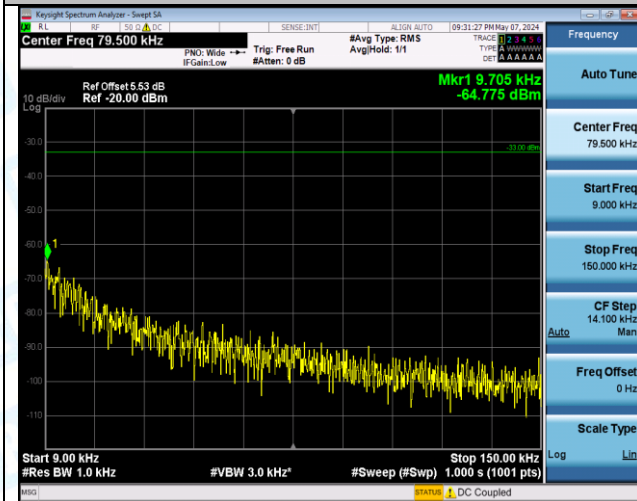

Band5_3MHz_QPSK_20635_15RB#0_0.009~0.15_0.009~0.15

Band5_3MHz_QPSK_20635_15RB#0_30~1000_30~1000