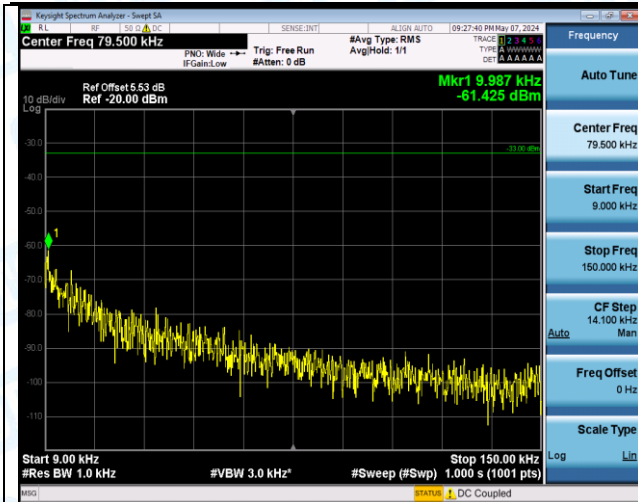

Band5_3MHz_QPSK_20635_1RB#0_0.009~0.15_0.009~0.15

Band5_3MHz_QPSK_20635_1RB#0_30~1000_30~1000