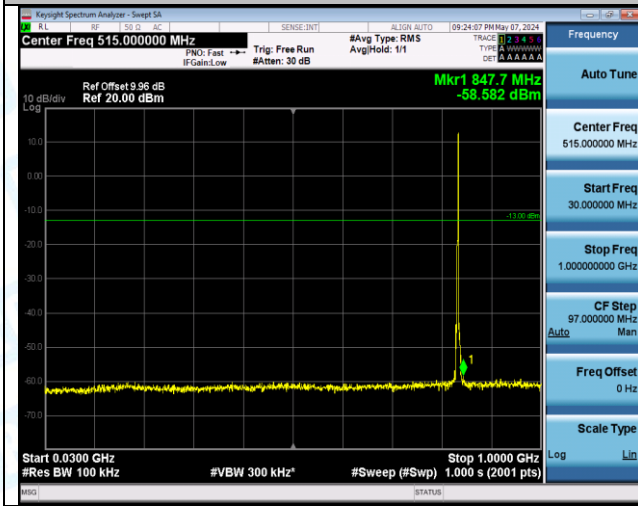

Band5_3MHz_QPSK_20525_1RB#14_0.009-0.15_0.009-0.15

Band5_3MHz_QPSK_20525_1RB#14_0.15-30_0.15-30

Band5_3MHz_QPSK_20525_1RB#14_30-1000_30-1000

Band5_3MHz_QPSK_20525_1RB#14_1000-3000_1000-3000

Band5_3MHz_QPSK_20525_1RB#14_3000-10000_3000-10000