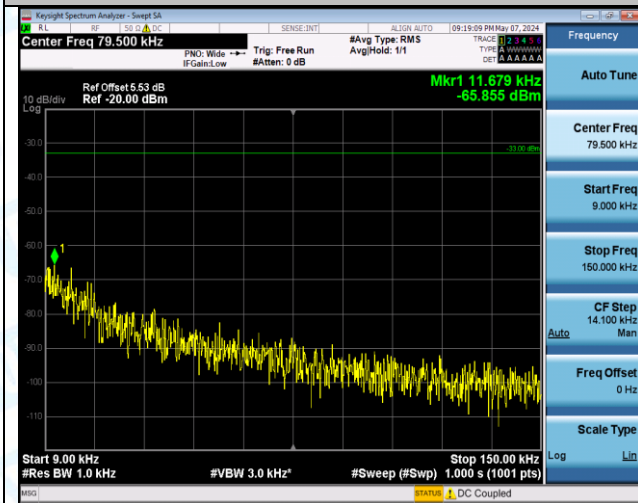

Band5_3MHz_16QAM_20415_1RB#14_0.009~0.15_0.009~0.15

Band5_3MHz_16QAM_20415_1RB#14_30~1000_30~1000