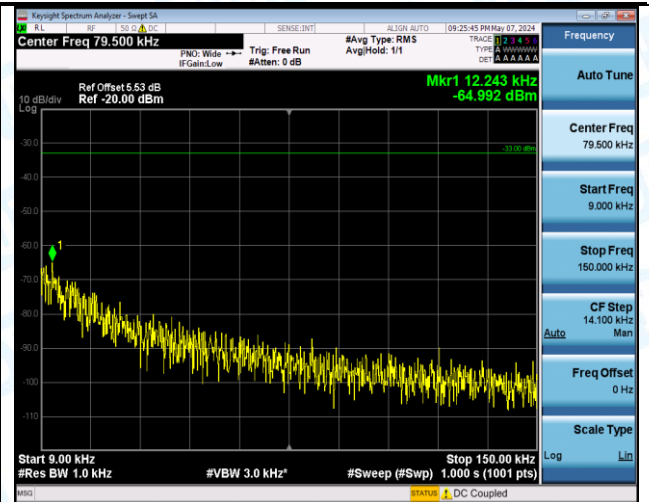

Band5_3MHz_QPSK_20525_15RB#0_0.009-0.15_0.009-0.15

Band5_3MHz_QPSK_20525_15RB#0_30~1000_30~1000