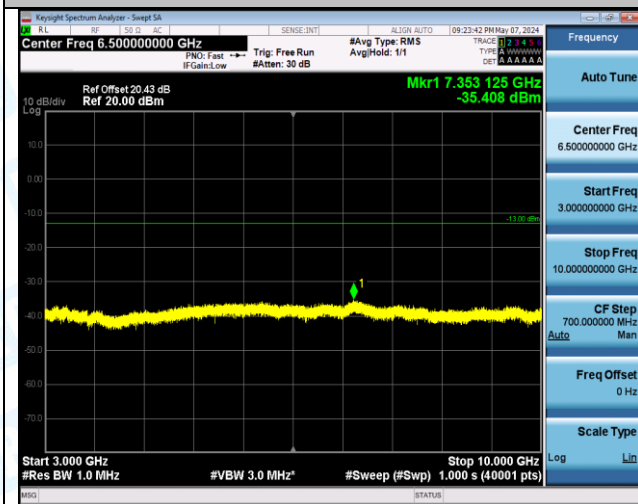

Band5_3MHz_16QAM_20525_1RB#0_3000~10000_3000~10000

Band5_3MHz_16QAM_20525_1RB#14_0.15~30_0.15~30