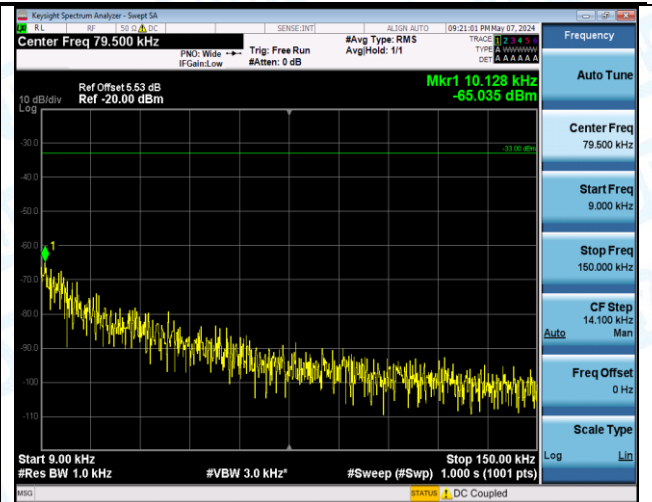

Band5_3MHz_16QAM_20415_15RB#0_0.009~0.15_0.009~0.15

Band5_3MHz_16QAM_20415_15RB#0_30~1000_30~1000