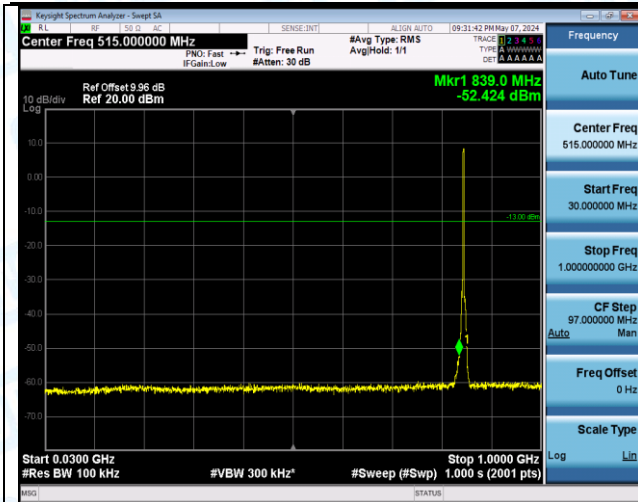

Band5_3MHz_QPSK_20635_15RB#0_0.009~0.15_0.009~0.15

Band5_3MHz_QPSK_20635_15RB#0_0.15~30_0.15~30

Band5_3MHz_QPSK_20635_15RB#0_30~1000_30~1000

Band5_3MHz_QPSK_20635_15RB#0_1000~3000_1000~3000

Band5_3MHz_QPSK_20635_15RB#0_3000-10000_3000~10000