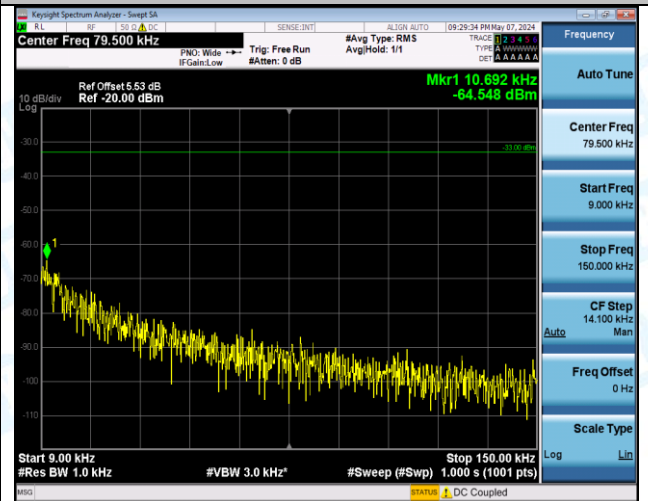

Band5_3MHz_QPSK_20635_1RB#14_0.009~0.15_0.009~0.15

Band5_3MHz_QPSK_20635_1RB#14_30~1000_30~1000