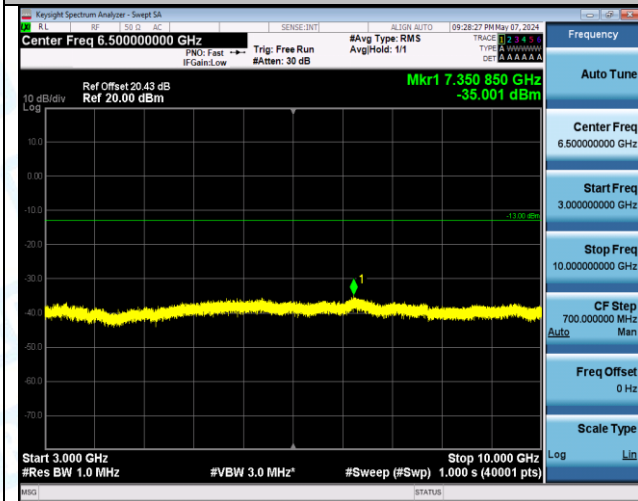

Band5_3MHz_QPSK_20635_1RB#0_3000~10000_3000~10000

Band5_3MHz_QPSK_20635_1RB#14_0.15~30_0.15~30