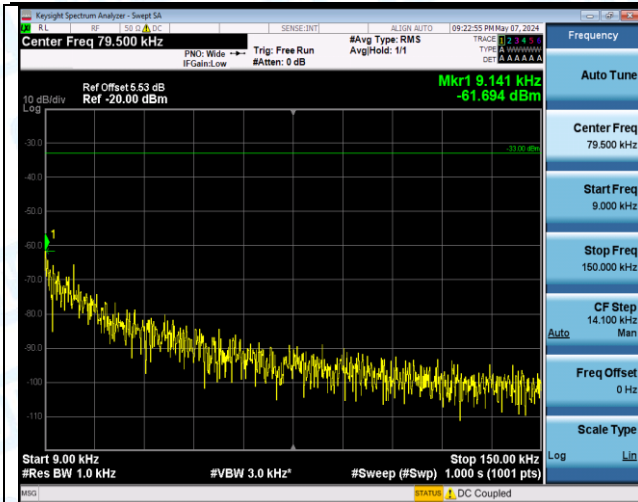

Band5_3MHz_16QAM_20525_1RB#0_0.009~0.15_0.009~0.15

Band5_3MHz_16QAM_20525_1RB#0_30~1000_30~1000