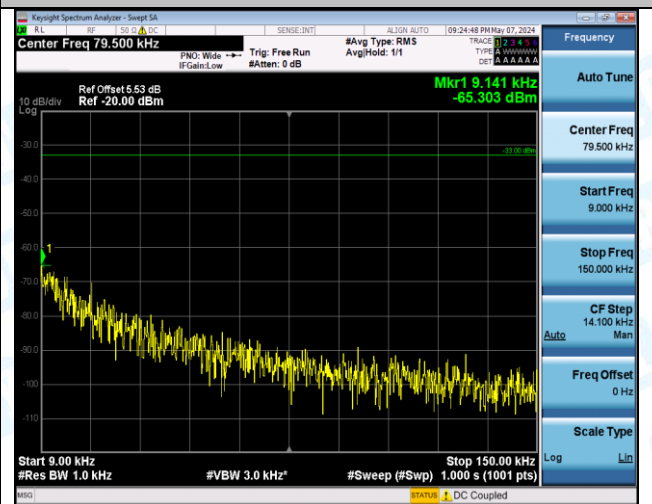

Band5_3MHz_16QAM_20525_1RB#14_0.009~0.15_0.009~0.15

Band5_3MHz_16QAM_20525_1RB#14_30~1000_30~1000