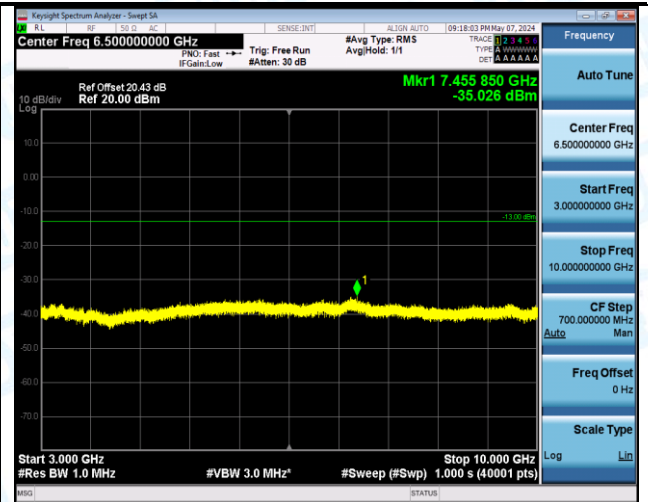

Band5_3MHz_16QAM_20415_1RB#0_3000~10000_3000~10000

Band5_3MHz_16QAM_20415_1RB#14_0.15~30_0.15~30