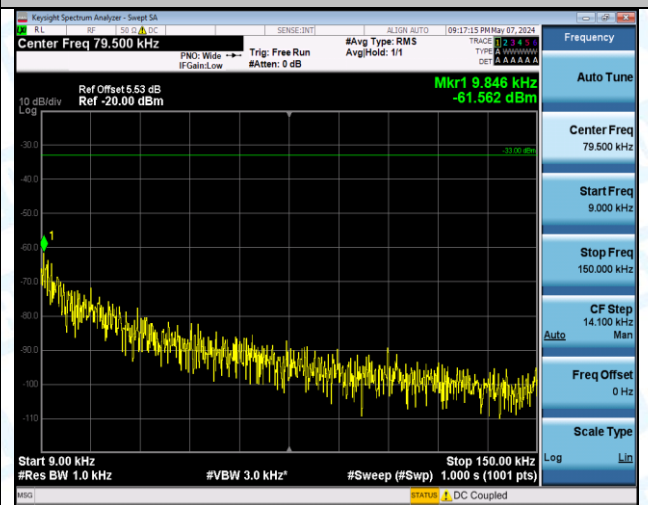

Band5_3MHz_16QAM_20415_1RB#0_0.009-0.15_0.009~0.15

Band5_3MHz_16QAM_20415_1RB#0_30-1000_30~1000