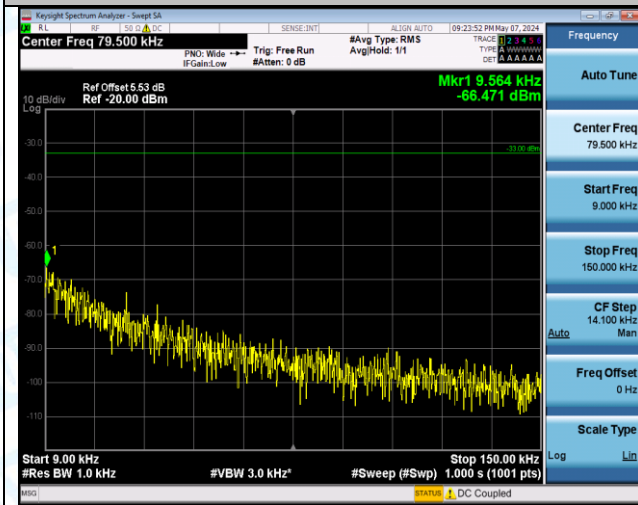

Band5_3MHz_QPSK_20525_1RB#14_0.009-0.15_0.009-0.15

Band5_3MHz_QPSK_20525_1RB#14_0.15-30_0.15-30

Band5_3MHz_QPSK_20525_1RB#14_30-1000_30-1000

Band5_3MHz_QPSK_20525_1RB#14_1000-3000_1000-3000

Band5_3MHz_QPSK_20525_1RB#14_3000-10000_3000-10000