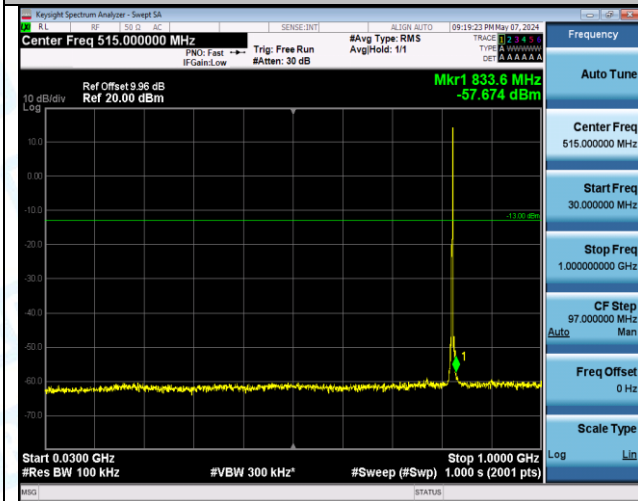

Band5_3MHz_16QAM_20415_1RB#14_0.009~0.15_0.009~0.15

Band5_3MHz_16QAM_20415_1RB#14_0.15~30_0.15~30

Band5_3MHz_16QAM_20415_1RB#14_30~1000_30~1000

Band5_3MHz_16QAM_20415_1RB#14_1000~3000_1000~3000

Band5_3MHz_16QAM_20415_1RB#14_3000~10000_3000~10000