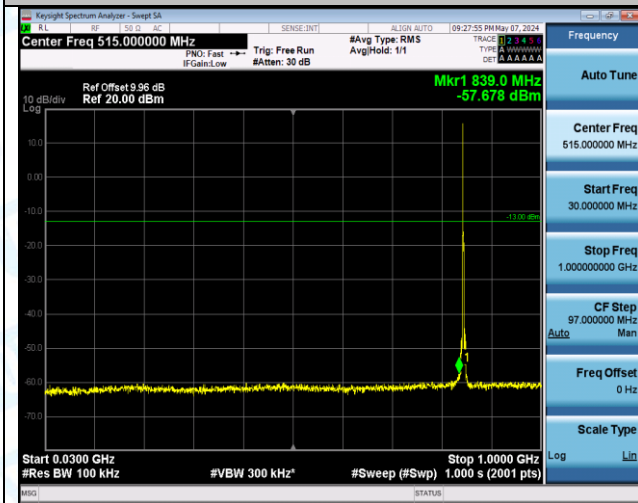

Band5_3MHz_QPSK_20635_1RB#0_0.009~0.15_0.009~0.15

Band5_3MHz_QPSK_20635_1RB#0_0.15~30_0.15~30

Band5_3MHz_QPSK_20635_1RB#0_30~1000_30~1000

Band5_3MHz_QPSK_20635_1RB#0_1000~3000_1000~3000

Band5_3MHz_QPSK_20635_1RB#0_3000~10000_3000~10000