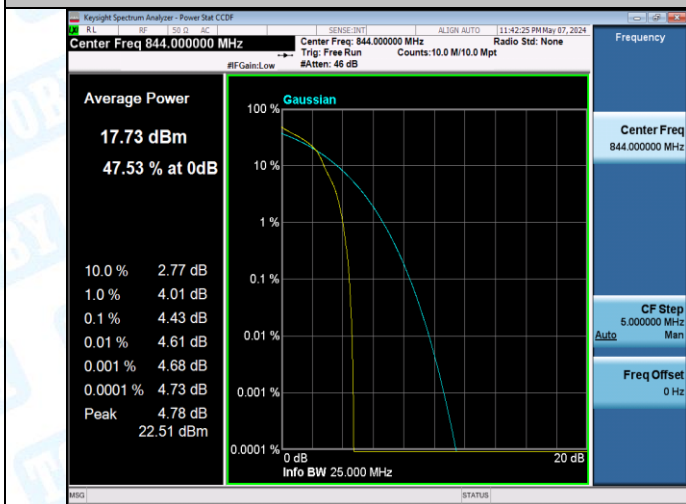

Band5-10MHz-16QAM-20525-1RB#0-PASS

Band5-10MHz-16QAM-20525-27RB#0-PASS

Band5-10MHz-16QAM-20600-1RB#0-PASS

Band5-10MHz-16QAM-20600-27RB#0-PASS

3: 26dB Bandwidth and Occupied Bandwidth

Test Result

Band	Bandwidth	Modulation	Channel	RB Configuration	Occupied Bandwidth (MHz)	26dB Bandwidth (MHz)	Verdict
Band5	1.4MHz	QPSK	20407	6RB#0	1.0916	1.242	PASS
Band5	1.4MHz	QPSK	20525	6RB#0	1.0940	1.244	PASS
Band5	1.4MHz	QPSK	20643	6RB#0	1.0929	1.244	PASS
Band5	1.4MHz	16QAM	20407	6RB#0	1.1066	1.252	PASS
Band5	1.4MHz	16QAM	20525	6RB#0	1.1033	1.342	PASS
Band5	1.4MHz	16QAM	20643	6RB#0	1.1024	1.253	PASS
Band5	3MHz	QPSK	20415	15RB#0	2.7131	3.020	PASS
Band5	3MHz	QPSK	20525	15RB#0	2.7041	3.034	PASS
Band5	3MHz	QPSK	20635	15RB#0	2.7113	3.028	PASS
Band5	3MHz	16QAM	20415	15RB#0	2.7041	3.032	PASS
Band5	3MHz	16QAM	20525	15RB#0	2.7074	3.038	PASS
Band5	3MHz	16QAM	20635	15RB#0	2.7028	3.033	PASS
Band5	5MHz	QPSK	20425	25RB#0	4.5194	4.993	PASS
Band5	5MHz	QPSK	20525	25RB#0	4.5028	4.970	PASS
Band5	5MHz	QPSK	20625	25RB#0	4.5131	4.981	PASS
Band5	5MHz	16QAM	20425	25RB#0	4.5130	4.971	PASS
Band5	5MHz	16QAM	20525	25RB#0	4.5141	4.986	PASS
Band5	5MHz	16QAM	20625	25RB#0	4.5082	4.979	PASS
Band5	10MHz	QPSK	20450	50RB#0	9.0255	9.925	PASS
Band5	10MHz	QPSK	20525	50RB#0	8.9761	9.876	PASS
Band5	10MHz	QPSK	20600	50RB#0	9.0318	9.933	PASS
Band5	10MHz	16QAM	20450	27RB#0	4.9763	5.801	PASS
Band5	10MHz	16QAM	20525	27RB#0	4.9885	5.914	PASS
Band5	10MHz	16QAM	20600	27RB#0	4.9981	5.836	PASS