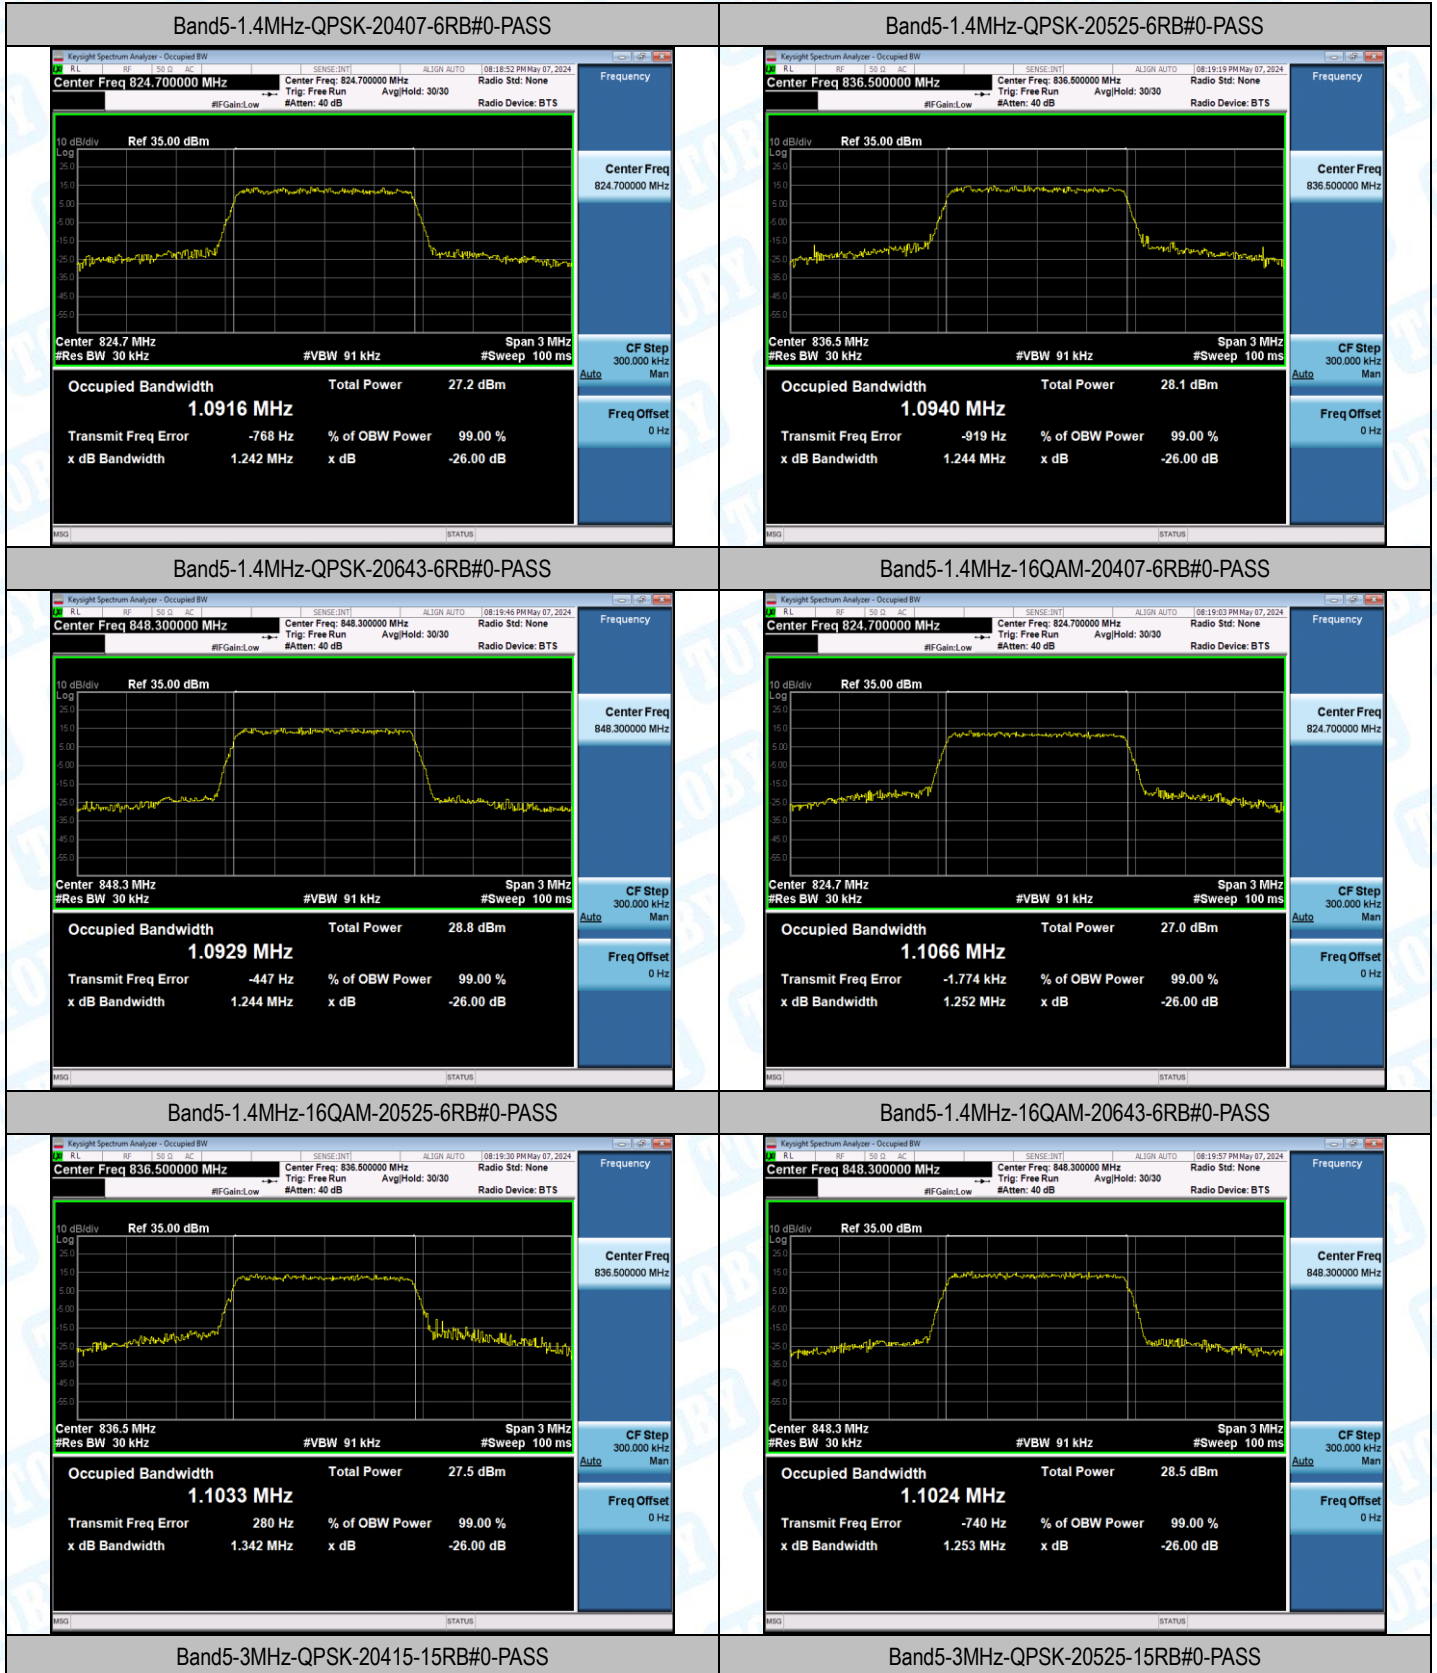

Band5-10MHz-16QAM-20525-1RB#0-PASS

Band5-10MHz-16QAM-20525-27RB#0-PASS

Band5-10MHz-16QAM-20600-1RB#0-PASS

Band5-10MHz-16QAM-20600-27RB#0-PASS

3: 26dB Bandwidth and Occupied Bandwidth

Test Result

Band	Bandwidth	Modulation	Channel	RB Configuration	Occupied Bandwidth (MHz)	26dB Bandwidth (MHz)	Verdict
Band5	1.4MHz	QPSK	20407	6RB#0	1.0916	1.242	PASS
Band5	1.4MHz	QPSK	20525	6RB#0	1.0940	1.244	PASS
Band5	1.4MHz	QPSK	20643	6RB#0	1.0929	1.244	PASS
Band5	1.4MHz	16QAM	20407	6RB#0	1.1066	1.252	PASS
Band5	1.4MHz	16QAM	20525	6RB#0	1.1033	1.342	PASS
Band5	1.4MHz	16QAM	20643	6RB#0	1.1024	1.253	PASS
Band5	3MHz	QPSK	20415	15RB#0	2.7131	3.020	PASS
Band5	3MHz	QPSK	20525	15RB#0	2.7041	3.034	PASS
Band5	3MHz	QPSK	20635	15RB#0	2.7113	3.028	PASS
Band5	3MHz	16QAM	20415	15RB#0	2.7041	3.032	PASS
Band5	3MHz	16QAM	20525	15RB#0	2.7074	3.038	PASS
Band5	3MHz	16QAM	20635	15RB#0	2.7028	3.033	PASS
Band5	5MHz	QPSK	20425	25RB#0	4.5194	4.993	PASS
Band5	5MHz	QPSK	20525	25RB#0	4.5028	4.970	PASS
Band5	5MHz	QPSK	20625	25RB#0	4.5131	4.981	PASS
Band5	5MHz	16QAM	20425	25RB#0	4.5130	4.971	PASS
Band5	5MHz	16QAM	20525	25RB#0	4.5141	4.986	PASS
Band5	5MHz	16QAM	20625	25RB#0	4.5082	4.979	PASS
Band5	10MHz	QPSK	20450	50RB#0	9.0255	9.925	PASS
Band5	10MHz	QPSK	20525	50RB#0	8.9761	9.876	PASS
Band5	10MHz	QPSK	20600	50RB#0	9.0318	9.933	PASS
Band5	10MHz	16QAM	20450	27RB#0	4.9763	5.801	PASS
Band5	10MHz	16QAM	20525	27RB#0	4.9885	5.914	PASS
Band5	10MHz	16QAM	20600	27RB#0	4.9981	5.836	PASS

Test Graphs

Band5-3MHz-QPSK-20635-15RB#0-PASS

Band5-3MHz-16QAM-20415-15RB#0-PASS

Band5-3MHz-16QAM-20525-15RB#0-PASS

Band5-3MHz-16QAM-20635-15RB#0-PASS

Band5-5MHz-QPSK-20425-25RB#0-PASS

Band5-5MHz-QPSK-20525-25RB#0-PASS

Band5-5MHz-QPSK-20625-25RB#0-PASS

Band5-5MHz-16QAM-20425-25RB#0-PASS

Band5-5MHz-16QAM-20525-25RB#0-PASS

Band5-5MHz-16QAM-20625-25RB#0-PASS

Band5-10MHz-QPSK-20450-50RB#0-PASS

Band5-10MHz-QPSK-20525-50RB#0-PASS