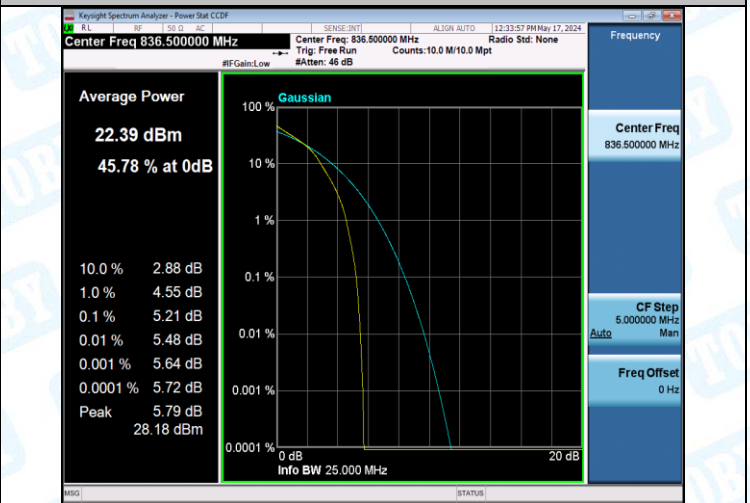

Band5-10MHz-16QAM-20525-1RB#0-PASS

Band5-10MHz-16QAM-20525-27RB#0-PASS

Band5-10MHz-16QAM-20600-1RB#0-PASS

Band5-10MHz-16QAM-20600-27RB#0-PASS

3: 26dB Bandwidth and Occupied Bandwidth

Test Result

Band	Bandwidth	Modulation	Channel	RB Configuration	Occupied Bandwidth (MHz)	26dB Bandwidth (MHz)	Verdict
Band5	1.4MHz	QPSK	20407	6RB#0	1.0916	1.242	PASS
Band5	1.4MHz	QPSK	20525	6RB#0	1.0940	1.244	PASS
Band5	1.4MHz	QPSK	20643	6RB#0	1.0929	1.244	PASS
Band5	1.4MHz	16QAM	20407	6RB#0	1.1066	1.252	PASS
Band5	1.4MHz	16QAM	20525	6RB#0	1.1033	1.342	PASS
Band5	1.4MHz	16QAM	20643	6RB#0	1.1024	1.253	PASS
Band5	3MHz	QPSK	20415	15RB#0	2.7131	3.020	PASS
Band5	3MHz	QPSK	20525	15RB#0	2.7041	3.034	PASS
Band5	3MHz	QPSK	20635	15RB#0	2.7113	3.028	PASS
Band5	3MHz	16QAM	20415	15RB#0	2.7041	3.032	PASS
Band5	3MHz	16QAM	20525	15RB#0	2.7074	3.038	PASS
Band5	3MHz	16QAM	20635	15RB#0	2.7028	3.033	PASS
Band5	5MHz	QPSK	20425	25RB#0	4.5194	4.993	PASS
Band5	5MHz	QPSK	20525	25RB#0	4.5028	4.970	PASS
Band5	5MHz	QPSK	20625	25RB#0	4.5131	4.981	PASS
Band5	5MHz	16QAM	20425	25RB#0	4.5130	4.971	PASS
Band5	5MHz	16QAM	20525	25RB#0	4.5141	4.986	PASS
Band5	5MHz	16QAM	20625	25RB#0	4.5082	4.979	PASS
Band5	10MHz	QPSK	20450	50RB#0	9.0255	9.925	PASS
Band5	10MHz	QPSK	20525	50RB#0	8.9761	9.876	PASS
Band5	10MHz	QPSK	20600	50RB#0	9.0318	9.933	PASS
Band5	10MHz	16QAM	20450	27RB#0	4.9763	5.801	PASS
Band5	10MHz	16QAM	20525	27RB#0	4.9885	5.914	PASS
Band5	10MHz	16QAM	20600	27RB#0	4.9981	5.836	PASS