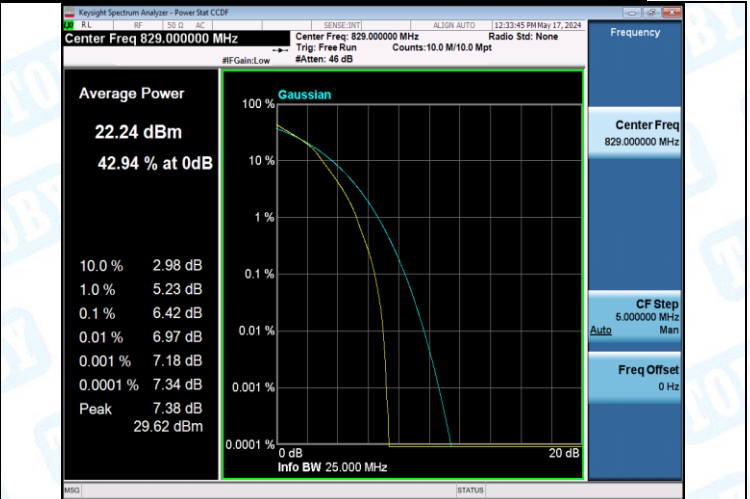

Band5-10MHz-16QAM-20525-1RB#0-PASS

Band5-10MHz-16QAM-20525-27RB#0-PASS

Band5-10MHz-16QAM-20600-1RB#0-PASS

Band5-10MHz-16QAM-20600-27RB#0-PASS

3: 26dB Bandwidth and Occupied Bandwidth

Test Result

Band	Bandwidth	Modulation	Channel	RB Configuration	Occupied Bandwidth (MHz)	26dB Bandwidth (MHz)	Verdict
Band5	1.4MHz	QPSK	20407	6RB#0	1.0916	1.242	PASS
Band5	1.4MHz	QPSK	20525	6RB#0	1.0940	1.244	PASS
Band5	1.4MHz	QPSK	20643	6RB#0	1.0929	1.244	PASS
Band5	1.4MHz	16QAM	20407	6RB#0	1.1066	1.252	PASS
Band5	1.4MHz	16QAM	20525	6RB#0	1.1033	1.342	PASS
Band5	1.4MHz	16QAM	20643	6RB#0	1.1024	1.253	PASS
Band5	3MHz	QPSK	20415	15RB#0	2.7131	3.020	PASS
Band5	3MHz	QPSK	20525	15RB#0	2.7041	3.034	PASS
Band5	3MHz	QPSK	20635	15RB#0	2.7113	3.028	PASS
Band5	3MHz	16QAM	20415	15RB#0	2.7041	3.032	PASS
Band5	3MHz	16QAM	20525	15RB#0	2.7074	3.038	PASS
Band5	3MHz	16QAM	20635	15RB#0	2.7028	3.033	PASS
Band5	5MHz	QPSK	20425	25RB#0	4.5194	4.993	PASS
Band5	5MHz	QPSK	20525	25RB#0	4.5028	4.970	PASS
Band5	5MHz	QPSK	20625	25RB#0	4.5131	4.981	PASS
Band5	5MHz	16QAM	20425	25RB#0	4.5130	4.971	PASS
Band5	5MHz	16QAM	20525	25RB#0	4.5141	4.986	PASS
Band5	5MHz	16QAM	20625	25RB#0	4.5082	4.979	PASS
Band5	10MHz	QPSK	20450	50RB#0	9.0255	9.925	PASS
Band5	10MHz	QPSK	20525	50RB#0	8.9761	9.876	PASS
Band5	10MHz	QPSK	20600	50RB#0	9.0318	9.933	PASS
Band5	10MHz	16QAM	20450	27RB#0	4.9763	5.801	PASS
Band5	10MHz	16QAM	20525	27RB#0	4.9885	5.914	PASS
Band5	10MHz	16QAM	20600	27RB#0	4.9981	5.836	PASS