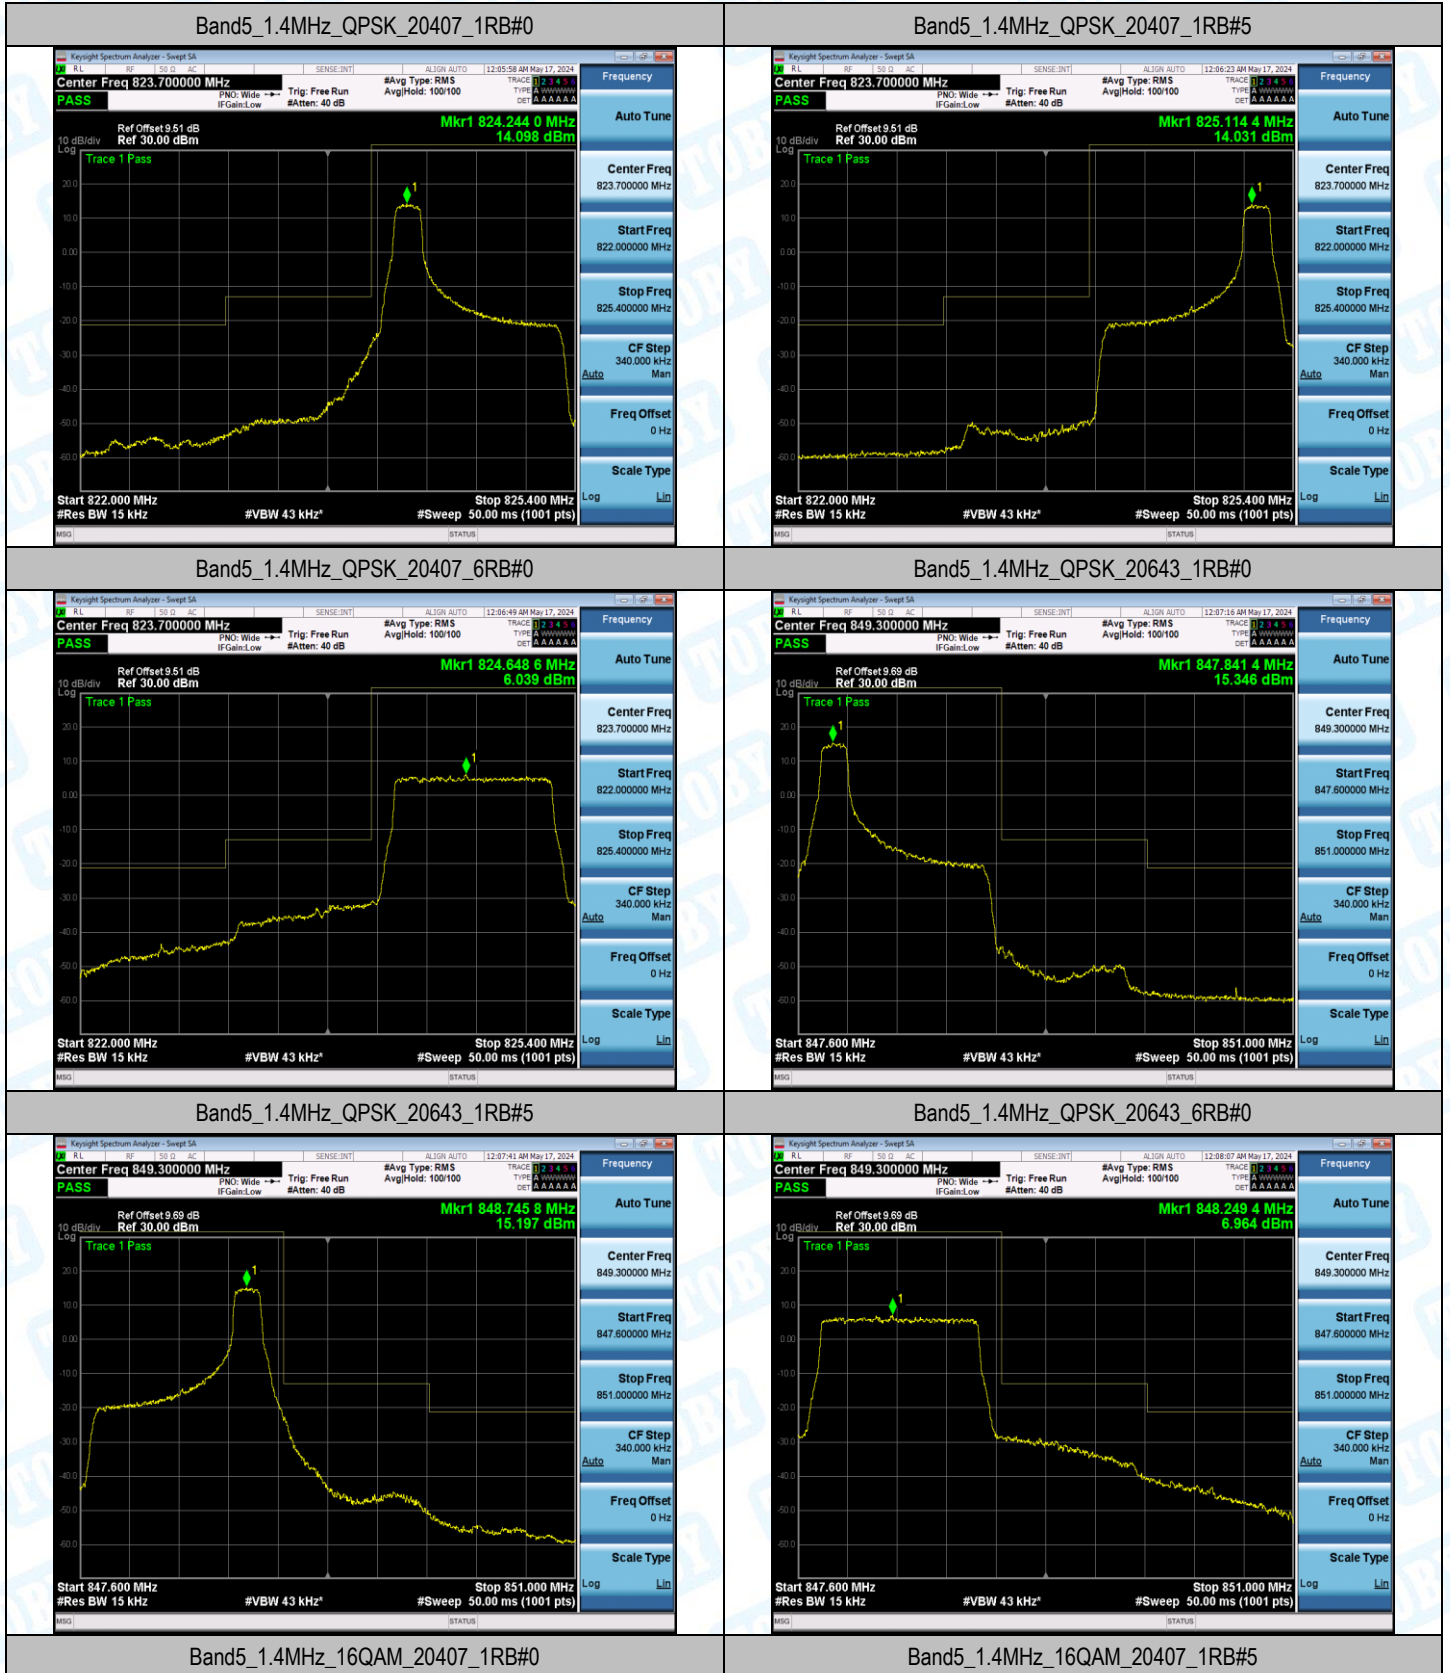

Test Graphs