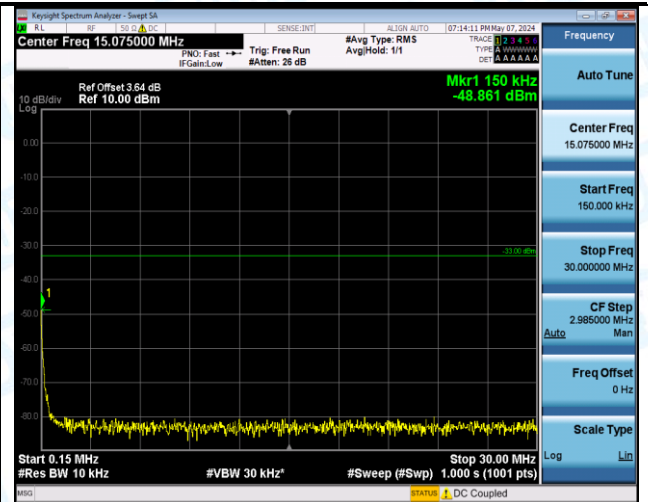

Band4_15MHz_16QAM_20025_1RB#0_0.15~30_0.15~30

Band4_15MHz_16QAM_20025_1RB#0_1000~3000_1000~3000