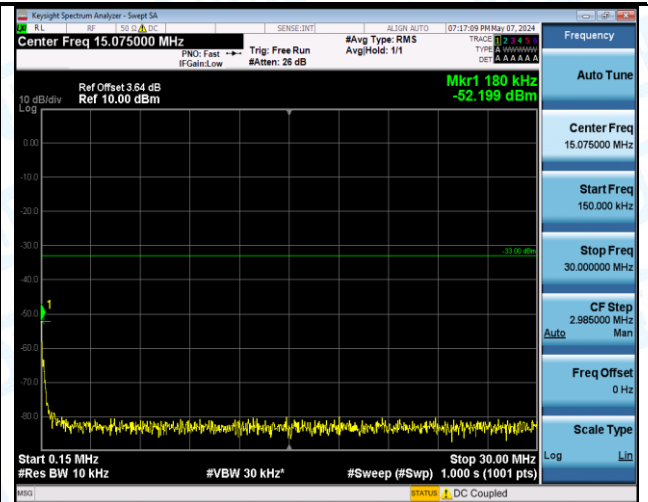

Band4_15MHz_QPSK_20175_1RB#0_0.15~30_0.15~30

Band4_15MHz_QPSK_20175_1RB#0_1000~3000_1000~3000