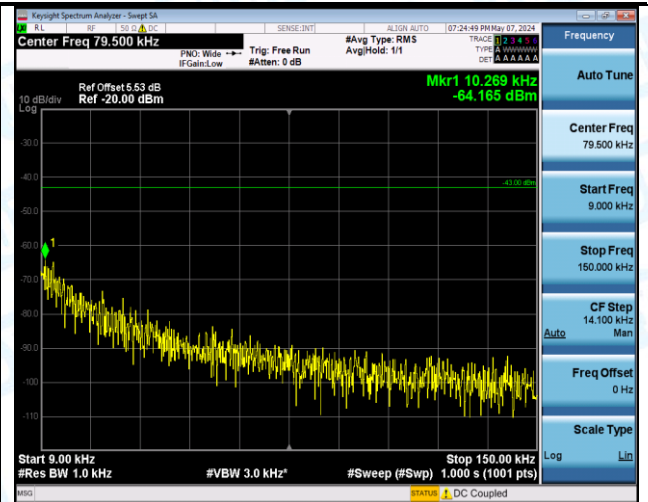

Band4_15MHz_QPSK_20025_75RB#0_0.009~0.15_0.009~0.15

Band4_15MHz_QPSK_20025_75RB#0_30~1000_30~1000