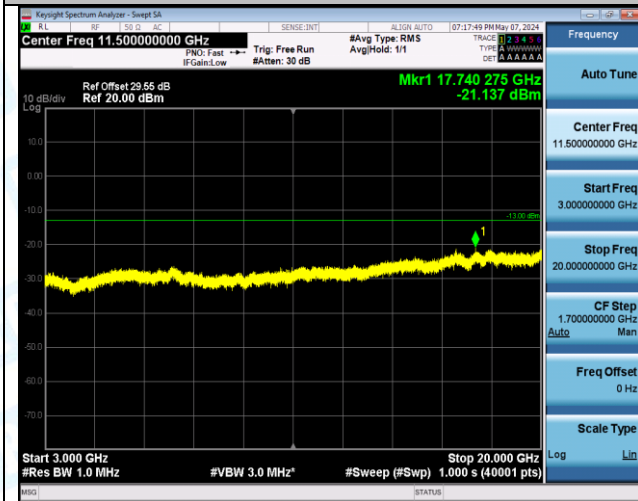

Band4_15MHz_QPSK_20175_1RB#0_3000~20000_3000~20000

Band4_15MHz_QPSK_20175_1RB#74_0.15~30_0.15~30