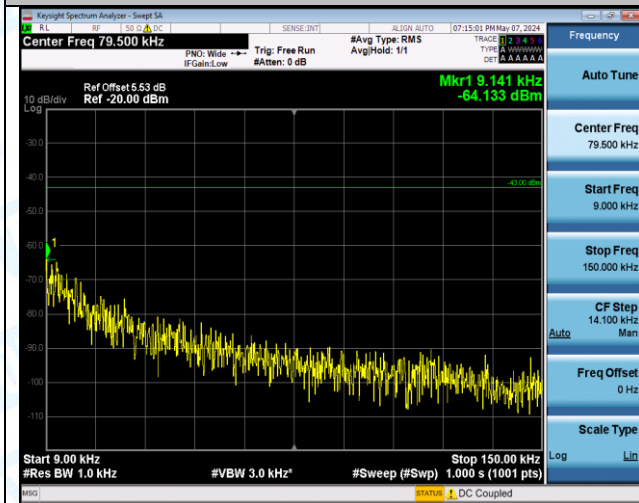

Band4_15MHz_QPSK_20025_1RB#74_0.009~0.15_0.009~0.15

Band4_15MHz_QPSK_20025_1RB#74_0.15~30_0.15~30

Band4_15MHz_QPSK_20025_1RB#74_30~1000_30~1000

Band4_15MHz_QPSK_20025_1RB#74_1000~3000_1000~3000

Band4_15MHz_QPSK_20025_1RB#74_3000~20000_3000~20000