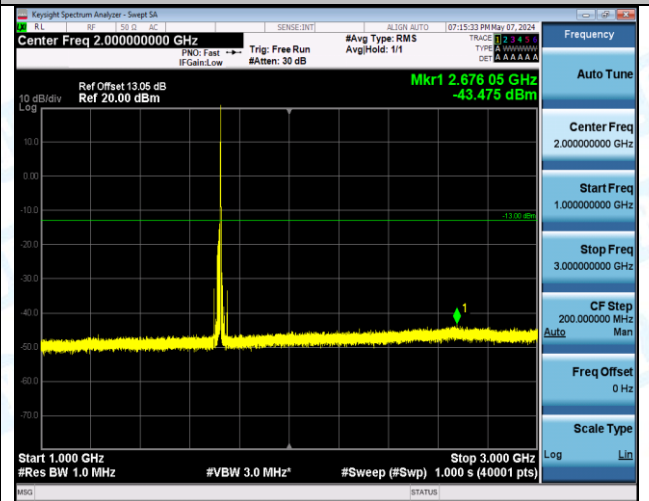

Band4_15MHz_QPSK_20025_1RB#74_0.009~0.15_0.009~0.15

Band4_15MHz_QPSK_20025_1RB#74_0.15~30_0.15~30

Band4_15MHz_QPSK_20025_1RB#74_30~1000_30~1000

Band4_15MHz_QPSK_20025_1RB#74_1000~3000_1000~3000

Band4_15MHz_QPSK_20025_1RB#74_3000~20000_3000~20000