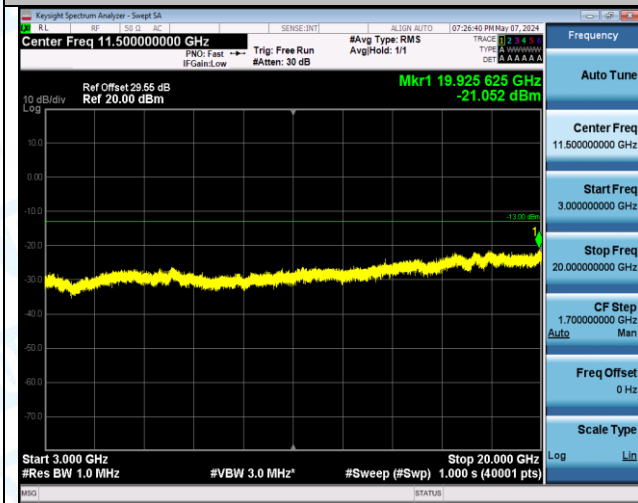

Band4_15MHz_QPSK_20175_75RB#0_3000~20000_3000~20000

Band4_15MHz_QPSK_20325_1RB#0_0.15~30_0.15~30