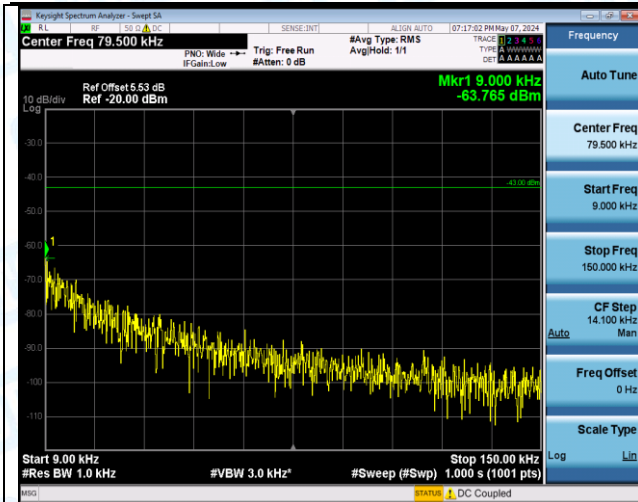

Band4_15MHz_QPSK_20175_1RB#0_0.009~0.15_0.009~0.15

Band4_15MHz_QPSK_20175_1RB#0_30~1000_30~1000