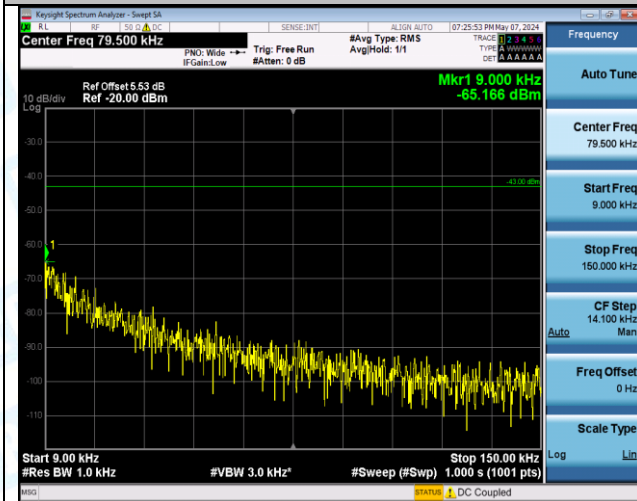

Band4_15MHz_QPSK_20175_75RB#0_0.009~0.15_0.009~0.15

Band4_15MHz_QPSK_20175_75RB#0_30~1000_30~1000