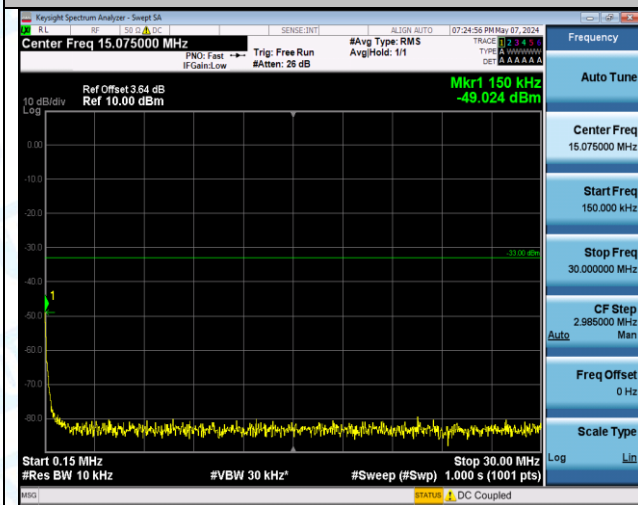

Band4_15MHz_QPSK_20025_75RB#0_0.15~30_0.15~30

Band4_15MHz_QPSK_20025_75RB#0_1000~3000_1000~3000