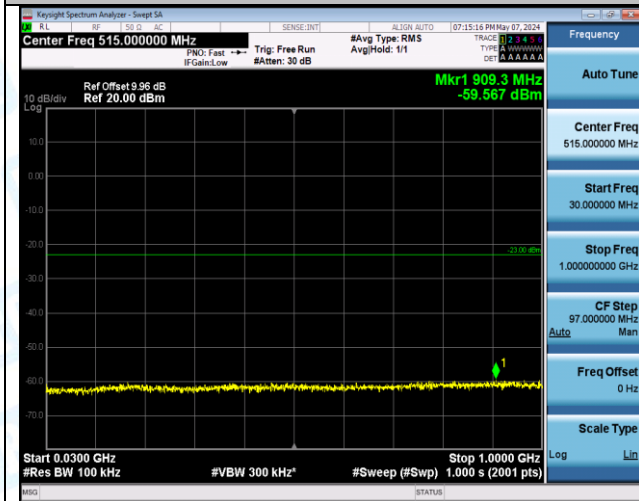

Band4_15MHz_QPSK_20025_1RB#74_0.009~0.15_0.009~0.15

Band4_15MHz_QPSK_20025_1RB#74_0.15~30_0.15~30

Band4_15MHz_QPSK_20025_1RB#74_30~1000_30~1000

Band4_15MHz_QPSK_20025_1RB#74_1000~3000_1000~3000

Band4_15MHz_QPSK_20025_1RB#74_3000~20000_3000~20000