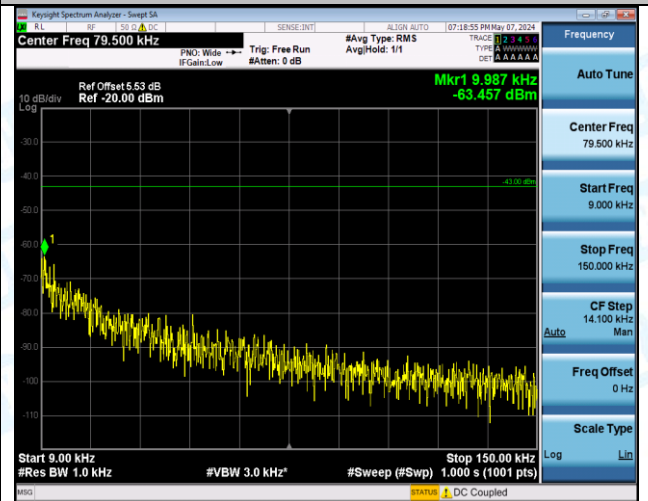

Band4_15MHz_QPSK_20175_1RB#74_0.009~0.15_0.009~0.15

Band4_15MHz_QPSK_20175_1RB#74_30~1000_30~1000