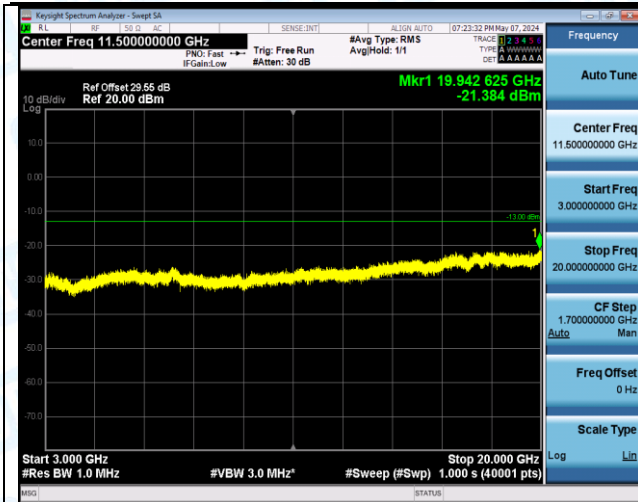

Band4_15MHz_QPSK_20325_1RB#74_3000~20000_3000~20000

Band4_15MHz_QPSK_20325_75RB#0_0.15~30_0.15~30