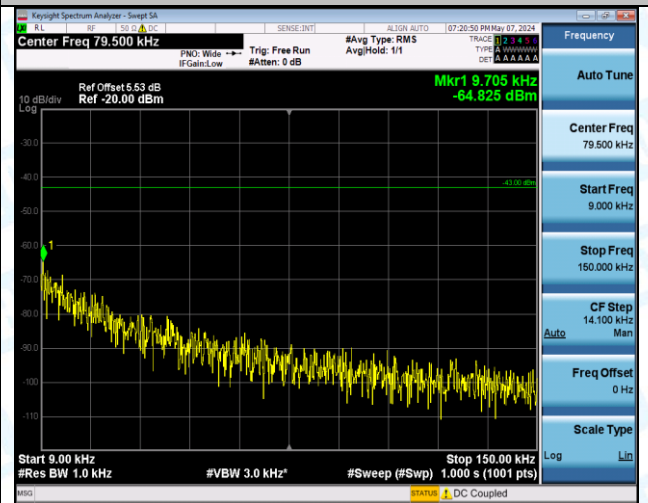

Band4_15MHz_QPSK_20325_1RB#0_0.009~0.15_0.009~0.15

Band4_15MHz_QPSK_20325_1RB#0_30~1000_30~1000