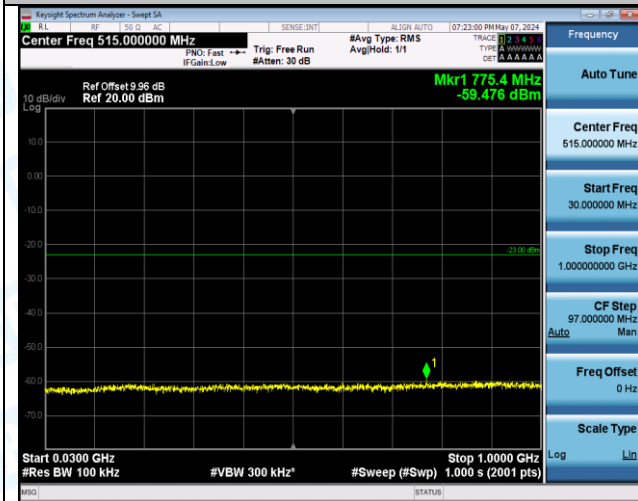

Band4_15MHz_QPSK_20325_1RB#74_0.009~0.15_0.009~0.15

Band4_15MHz_QPSK_20325_1RB#74_0.15~30_0.15~30

Band4_15MHz_QPSK_20325_1RB#74_30~1000_30~1000

Band4_15MHz_QPSK_20325_1RB#74_1000~3000_1000~3000

Band4_15MHz_QPSK_20325_1RB#74_3000~20000_3000~20000