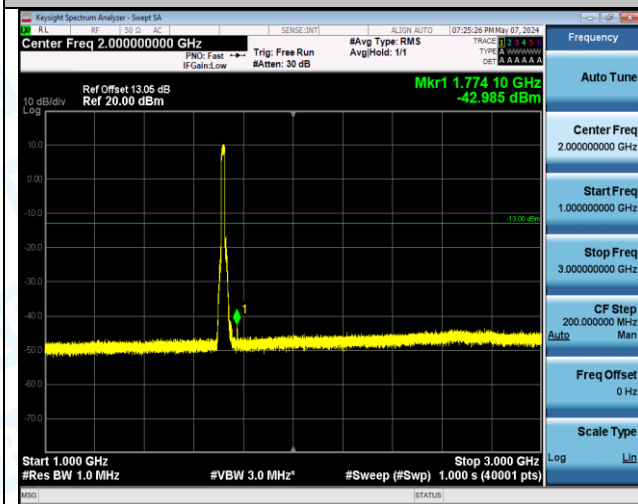

Band4_15MHz_QPSK_20025_75RB#0_0.009~0.15_0.009~0.15

Band4_15MHz_QPSK_20025_75RB#0_0.15~30_0.15~30

Band4_15MHz_QPSK_20025_75RB#0_30~1000_30~1000

Band4_15MHz_QPSK_20025_75RB#0_1000~3000_1000~3000

Band4_15MHz_QPSK_20025_75RB#0_3000~20000_3000~20000