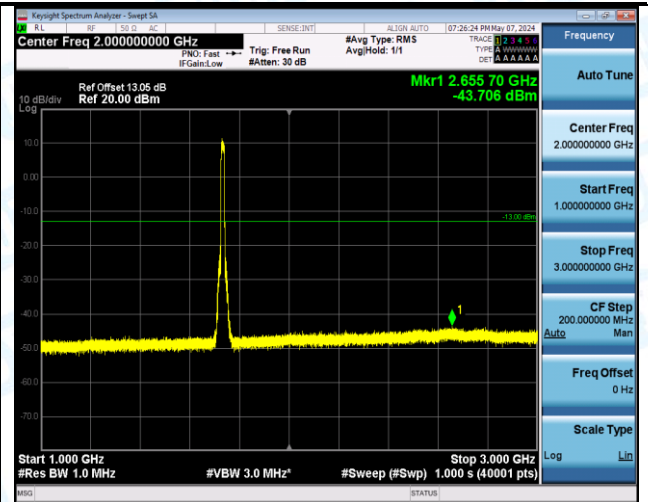

Band4_15MHz_QPSK_20175_75RB#0_0.009~0.15_0.009~0.15

Band4_15MHz_QPSK_20175_75RB#0_0.15~30_0.15~30

Band4_15MHz_QPSK_20175_75RB#0_30~1000_30~1000

Band4_15MHz_QPSK_20175_75RB#0_1000~3000_1000~3000

Band4_15MHz_QPSK_20175_75RB#0_3000~20000_3000~20000