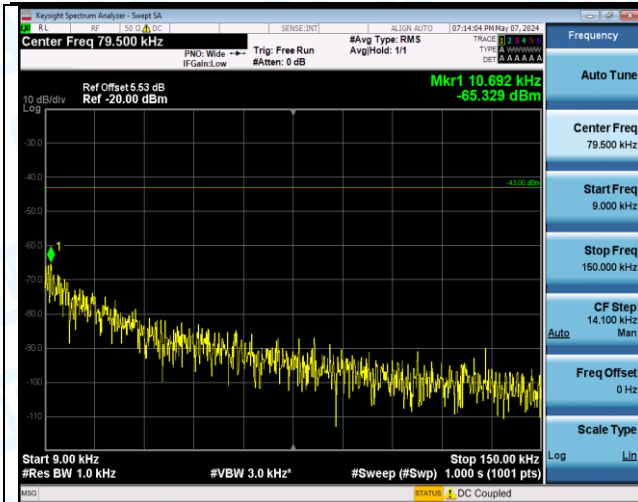

Band4_15MHz_16QAM_20025_1RB#0_0.009~0.15_0.009~0.15

Band4_15MHz_16QAM_20025_1RB#0_30~1000_30~1000