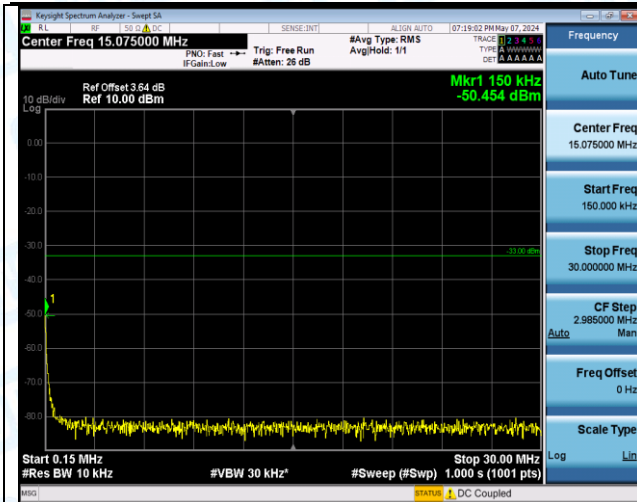

Band4_15MHz_QPSK_20175_1RB#74_0.15~30_0.15~30

Band4_15MHz_QPSK_20175_1RB#74_1000~3000_1000~3000