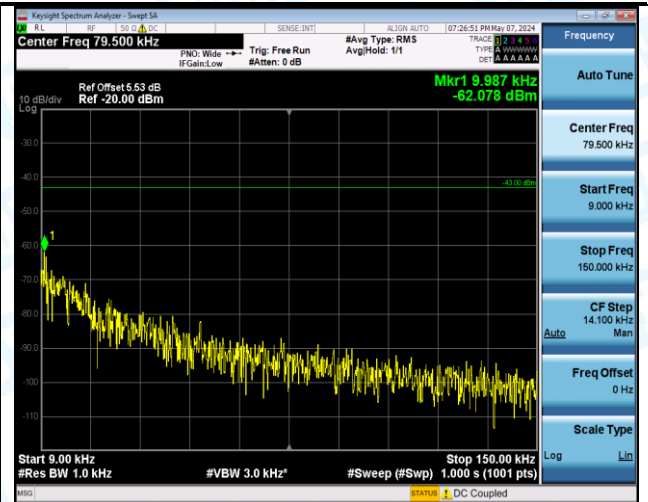

Band4_15MHz_QPSK_20325_75RB#0_0.009~0.15_0.009~0.15

Band4_15MHz_QPSK_20325_75RB#0_30~1000_30~1000