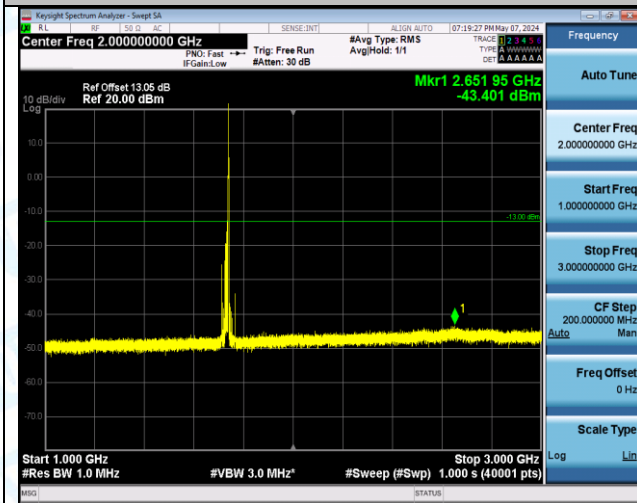

Band4_15MHz_QPSK_20175_1RB#74_0.009~0.15_0.009~0.15

Band4_15MHz_QPSK_20175_1RB#74_0.15~30_0.15~30

Band4_15MHz_QPSK_20175_1RB#74_30~1000_30~1000

Band4_15MHz_QPSK_20175_1RB#74_1000~3000_1000~3000

Band4_15MHz_QPSK_20175_1RB#74_3000~20000_3000~20000