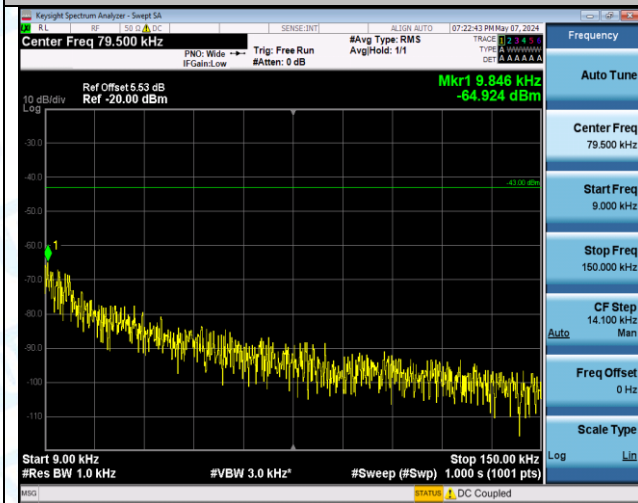

Band4_15MHz_QPSK_20325_1RB#74_0.009~0.15_0.009~0.15

Band4_15MHz_QPSK_20325_1RB#74_30~1000_30~1000