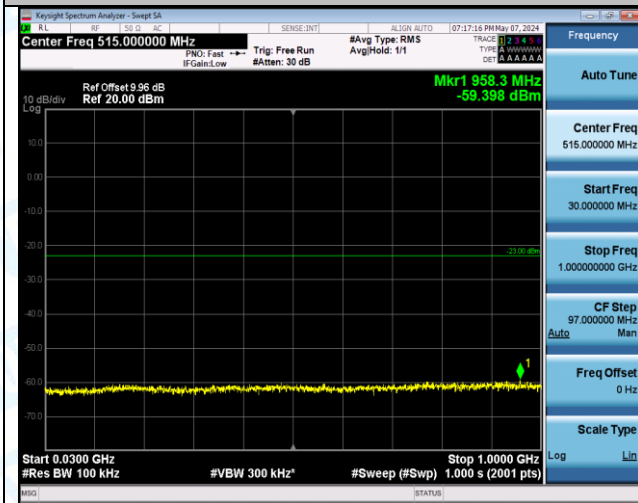

Band4_15MHz_QPSK_20175_1RB#0_0.009~0.15_0.009~0.15

Band4_15MHz_QPSK_20175_1RB#0_0.15~30_0.15~30

Band4_15MHz_QPSK_20175_1RB#0_30~1000_30~1000

Band4_15MHz_QPSK_20175_1RB#0_1000~3000_1000~3000

Band4_15MHz_QPSK_20175_1RB#0_3000~20000_3000~20000