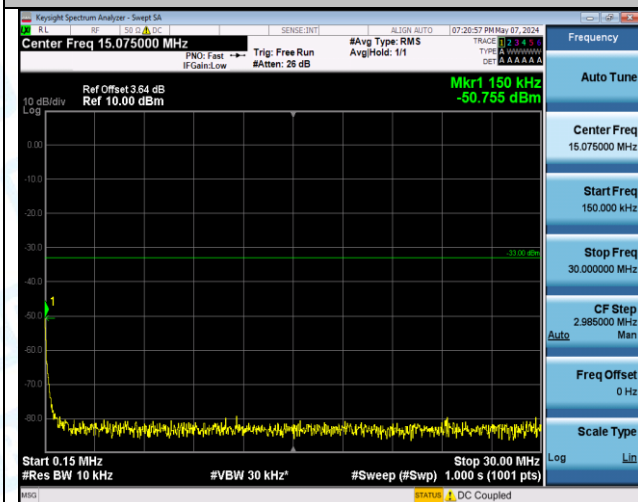

Band4_15MHz_QPSK_20325_1RB#0_0.15~30_0.15~30

Band4_15MHz_QPSK_20325_1RB#0_1000~3000_1000~3000