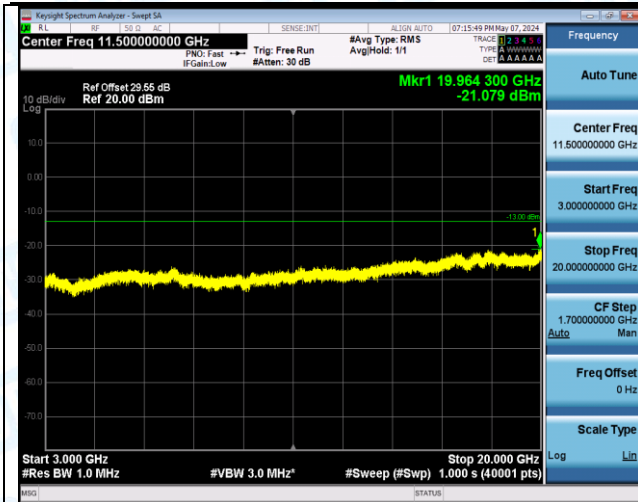

Band4_15MHz_QPSK_20025_1RB#74_3000~20000_3000~20000

Band4_15MHz_QPSK_20025_75RB#0_0.15~30_0.15~30