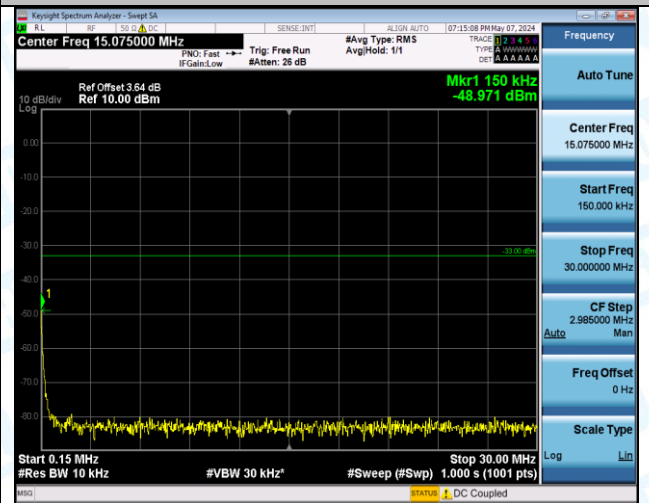

Band4_15MHz_QPSK_20025_1RB#74_0.009~0.15_0.009~0.15

Band4_15MHz_QPSK_20025_1RB#74_0.15~30_0.15~30

Band4_15MHz_QPSK_20025_1RB#74_30~1000_30~1000

Band4_15MHz_QPSK_20025_1RB#74_1000~3000_1000~3000

Band4_15MHz_QPSK_20025_1RB#74_3000~20000_3000~20000