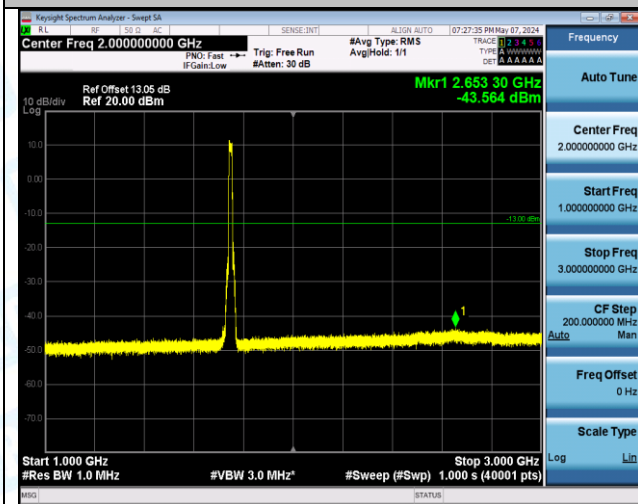

Band4_15MHz_QPSK_20325_75RB#0_0.009~0.15_0.009~0.15

Band4_15MHz_QPSK_20325_75RB#0_0.15~30_0.15~30

Band4_15MHz_QPSK_20325_75RB#0_30~1000_30~1000

Band4_15MHz_QPSK_20325_75RB#0_1000~3000_1000~3000

Band4_15MHz_QPSK_20325_75RB#0_3000~20000_3000~20000