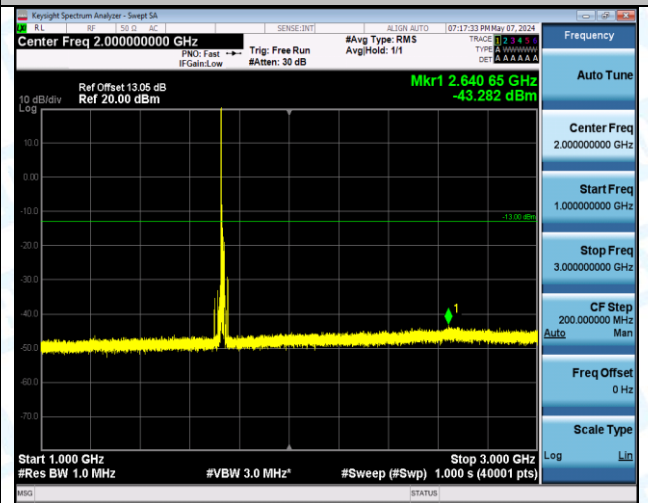

Band4_15MHz_QPSK_20175_1RB#0_0.009~0.15_0.009~0.15

Band4_15MHz_QPSK_20175_1RB#0_0.15~30_0.15~30

Band4_15MHz_QPSK_20175_1RB#0_30~1000_30~1000

Band4_15MHz_QPSK_20175_1RB#0_1000~3000_1000~3000

Band4_15MHz_QPSK_20175_1RB#0_3000~20000_3000~20000