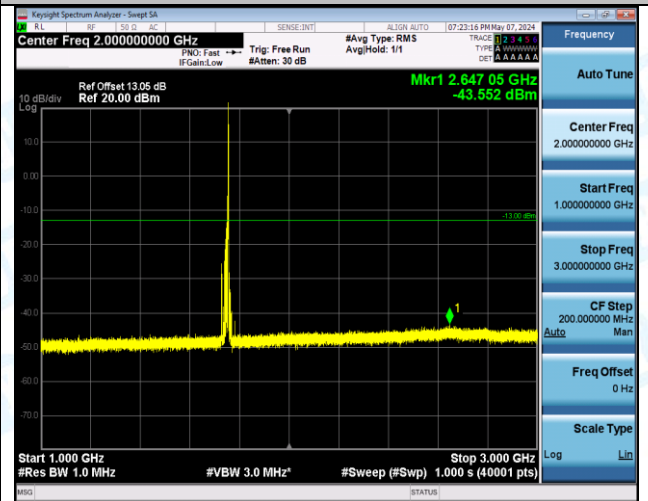

Band4_15MHz_QPSK_20325_1RB#74_0.009~0.15_0.009~0.15

Band4_15MHz_QPSK_20325_1RB#74_0.15~30_0.15~30

Band4_15MHz_QPSK_20325_1RB#74_30~1000_30~1000

Band4_15MHz_QPSK_20325_1RB#74_1000~3000_1000~3000

Band4_15MHz_QPSK_20325_1RB#74_3000~20000_3000~20000