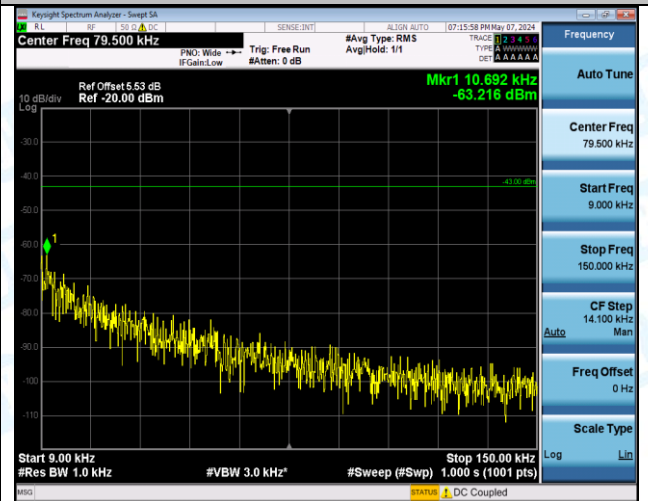

Band4_15MHz_16QAM_20025_1RB#74_0.009~0.15_0.009~0.15

Band4_15MHz_16QAM_20025_1RB#74_30~1000_30~1000