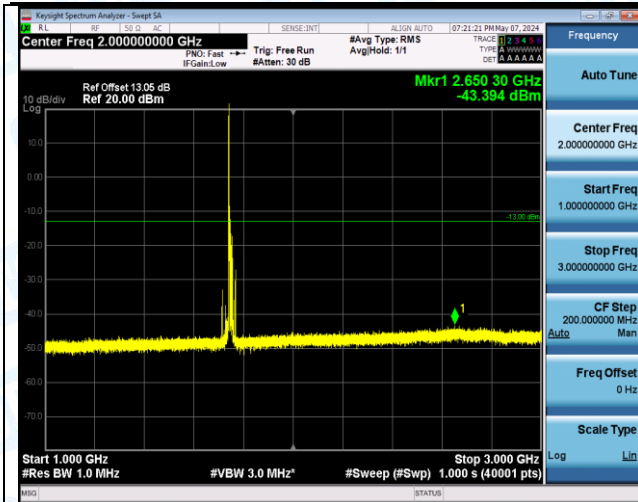

Band4_15MHz_QPSK_20325_1RB#0_0.009~0.15_0.009~0.15

Band4_15MHz_QPSK_20325_1RB#0_0.15~30_0.15~30

Band4_15MHz_QPSK_20325_1RB#0_30~1000_30~1000

Band4_15MHz_QPSK_20325_1RB#0_1000~3000_1000~3000

Band4_15MHz_QPSK_20325_1RB#0_3000~20000_3000~20000