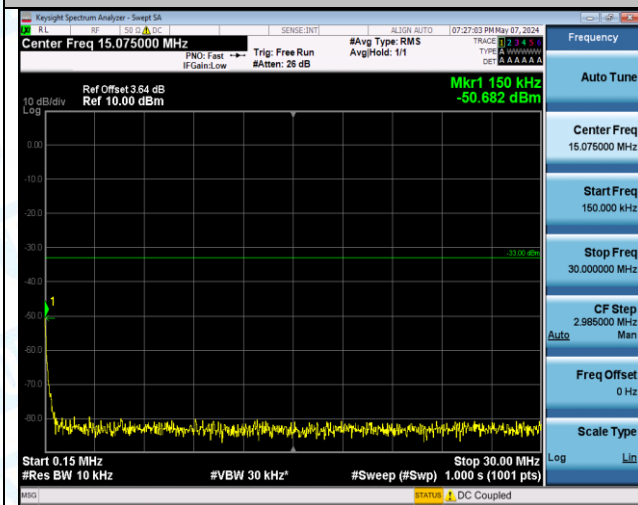

Band4_15MHz_QPSK_20325_75RB#0_0.15~30_0.15~30

Band4_15MHz_QPSK_20325_75RB#0_1000~3000_1000~3000