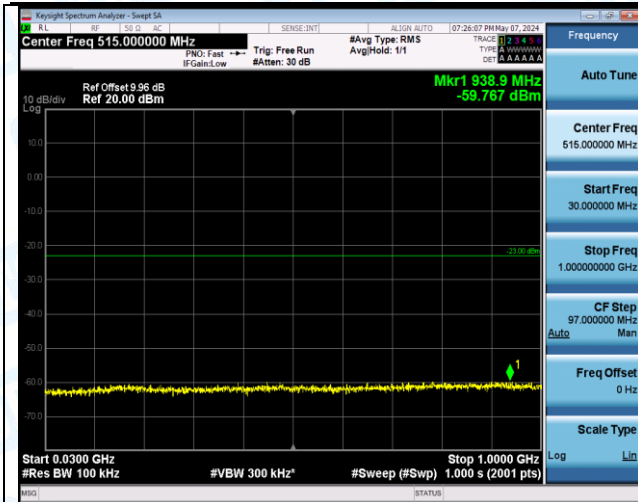

Band4_15MHz_QPSK_20175_75RB#0_0.009~0.15_0.009~0.15

Band4_15MHz_QPSK_20175_75RB#0_0.15~30_0.15~30

Band4_15MHz_QPSK_20175_75RB#0_30~1000_30~1000

Band4_15MHz_QPSK_20175_75RB#0_1000~3000_1000~3000

Band4_15MHz_QPSK_20175_75RB#0_3000~20000_3000~20000