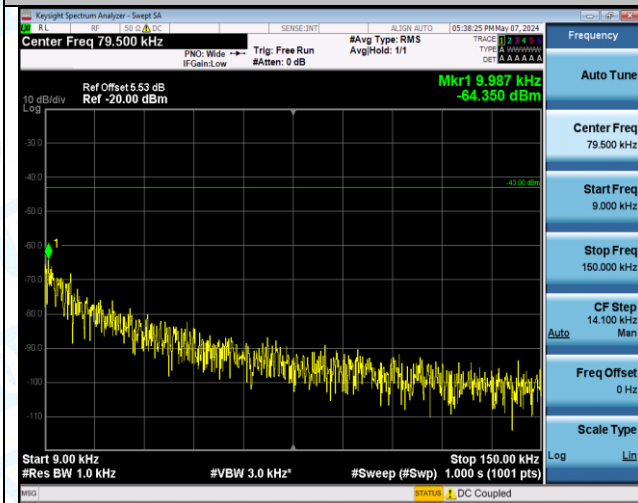

Band4\_5MHz\_16QAM\_20375\_1RB#0\_1000~3000\_1000~3000

Band4\_5MHz\_16QAM\_20375\_1RB#0\_3000~20000\_3000~20000

Band4\_5MHz\_16QAM\_20375\_1RB#24\_0.009~0.15\_0.009~0.15

Band4\_5MHz\_16QAM\_20375\_1RB#24\_0.15~30\_0.15~30