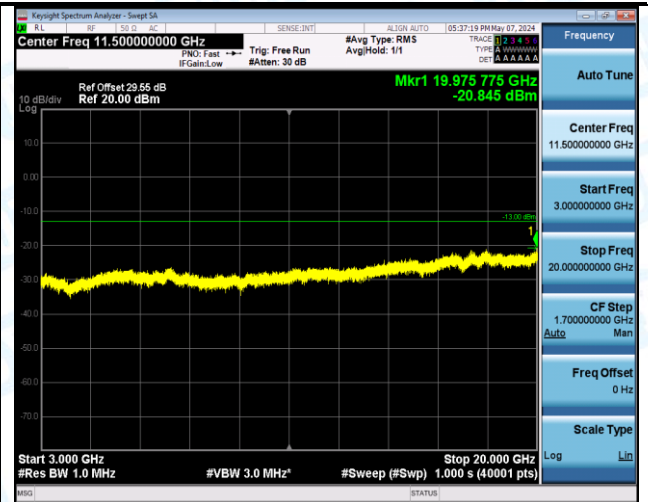

Band4\_5MHz\_16QAM\_20175\_25RB#0\_3000~20000\_3000~20000

Band4\_5MHz\_16QAM\_20375\_1RB#0\_0.009~0.15\_0.009~0.15

Band4\_5MHz\_16QAM\_20375\_1RB#0\_0.15~30\_0.15~30

Band4\_5MHz\_16QAM\_20375\_1RB#0\_30~1000\_30~1000

Band4\_5MHz\_16QAM\_20375\_1RB#0\_1000~3000\_1000~3000

Band4\_5MHz\_16QAM\_20375\_1RB#0\_3000~20000\_3000~20000

Band4\_5MHz\_16QAM\_20375\_1RB#24\_0.009~0.15\_0.009~0.15

Band4\_5MHz\_16QAM\_20375\_1RB#24\_0.15~30\_0.15~30