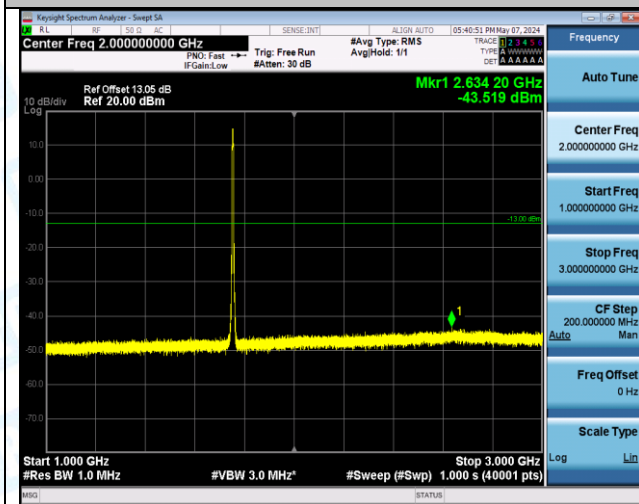

Band4\_5MHz\_16QAM\_20375\_25RB#0\_0.15~30\_0.15~30

Band4\_5MHz\_16QAM\_20375\_25RB#0\_30~1000\_30~1000

Band4\_5MHz\_16QAM\_20375\_25RB#0\_1000~3000\_1000~3000

Band4\_5MHz\_16QAM\_20375\_25RB#0\_3000~20000\_3000~20000