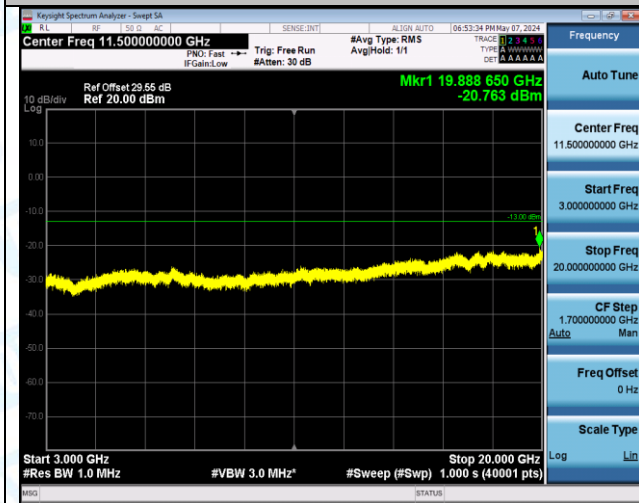

Band4\_10MHz\_QPSK\_20000\_50RB#0\_30~1000\_30~1000

Band4\_10MHz\_QPSK\_20000\_50RB#0\_1000~3000\_1000~3000

Band4\_10MHz\_QPSK\_20000\_50RB#0\_3000~20000\_3000~20000

Band4\_10MHz\_QPSK\_20175\_1RB#0\_0.009~0.15\_0.009~0.15