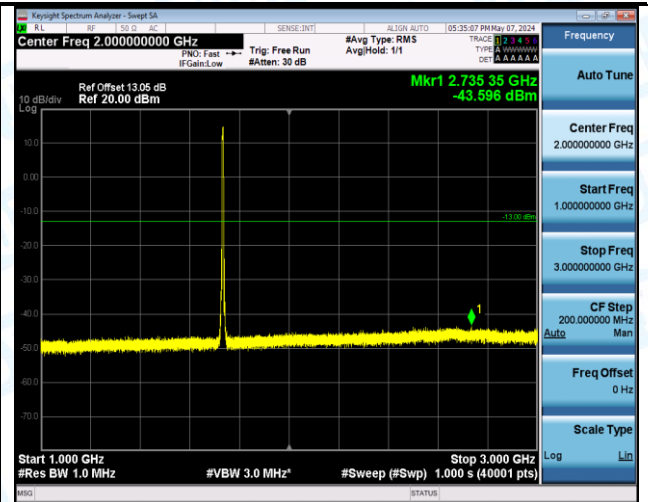

Band4\_5MHz\_16QAM\_20175\_25RB#0\_3000~20000\_3000~20000

Band4\_5MHz\_16QAM\_20375\_1RB#0\_0.009~0.15\_0.009~0.15

Band4\_5MHz\_16QAM\_20375\_1RB#0\_0.15~30\_0.15~30

Band4\_5MHz\_16QAM\_20375\_1RB#0\_30~1000\_30~1000