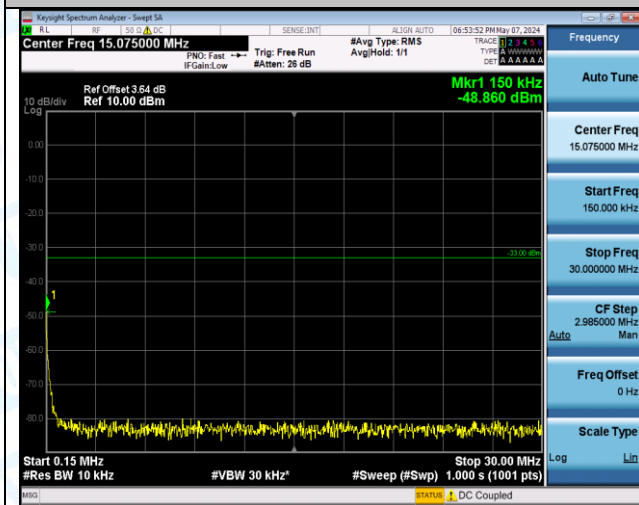

Band4\_10MHz\_QPSK\_20175\_1RB#49\_3000~20000\_3000~20000

Band4\_10MHz\_QPSK\_20175\_50RB#0\_0.009~0.15\_0.009~0.15

Band4\_10MHz\_QPSK\_20175\_50RB#0\_0.15~30\_0.15~30

Band4\_10MHz\_QPSK\_20175\_50RB#0\_30~1000\_30~1000