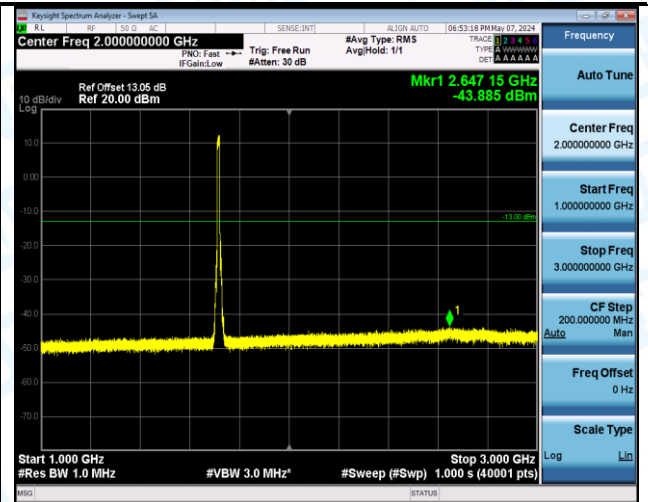

Band4_10MHz_QPSK_20000_50RB#0_1000~3000_1000~3000

Band4_10MHz_QPSK_20175_1RB#0_0.009~0.15_0.009~0.15