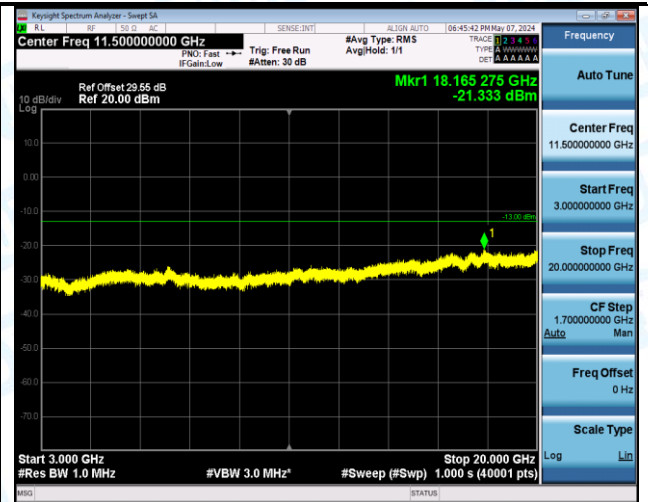

Band4_10MHz_QPSK_20175_1RB#0_3000~20000_3000~20000

Band4_10MHz_QPSK_20175_1RB#49_0.15~30_0.15~30