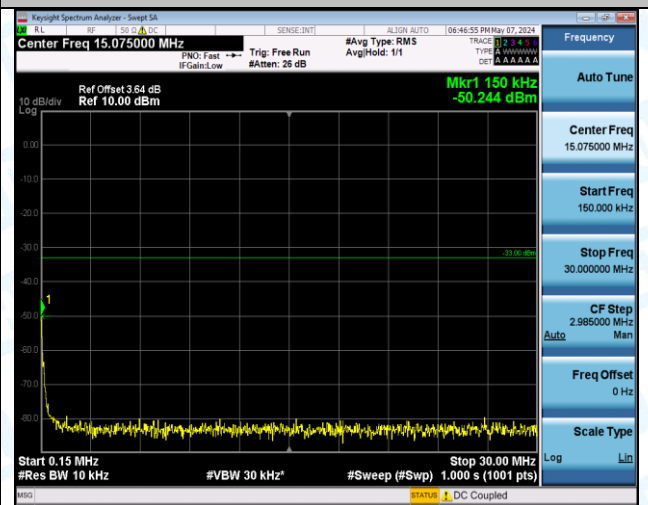

Band4_10MHz_QPSK_20175_1RB#49_0.15~30_0.15~30

Band4_10MHz_QPSK_20175_1RB#49_1000~3000_1000~3000