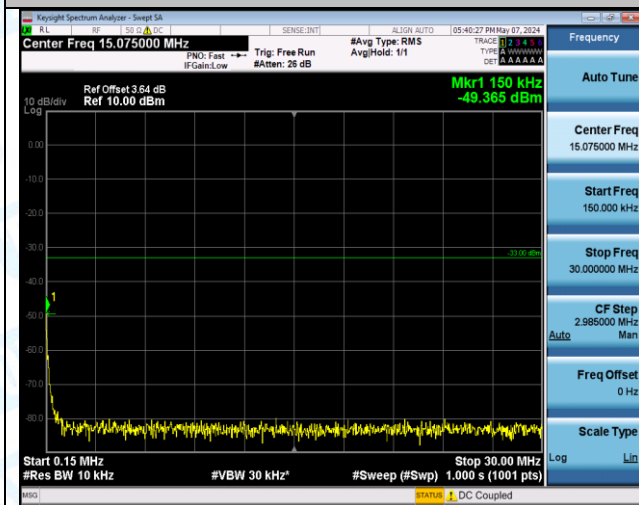

Band4_5MHz_16QAM_20375_25RB#0_0.15~30_0.15~30

Band4_5MHz_16QAM_20375_25RB#0_1000~3000_1000~3000