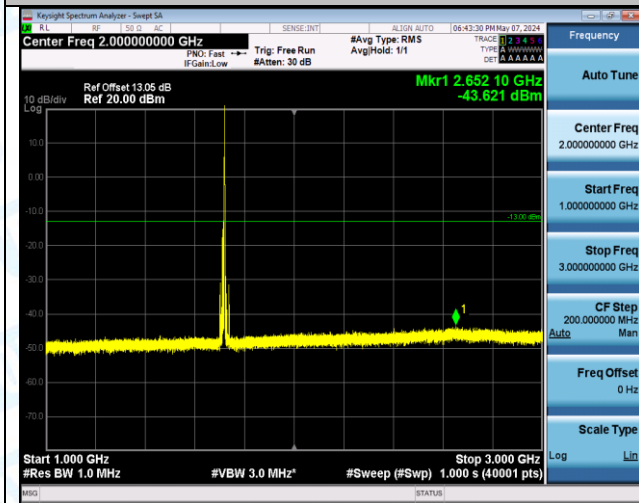

Band4_10MHz_QPSK_20000_1RB#49_1000~3000_1000~3000

Band4_10MHz_QPSK_20000_50RB#0_0.009~0.15_0.009~0.15