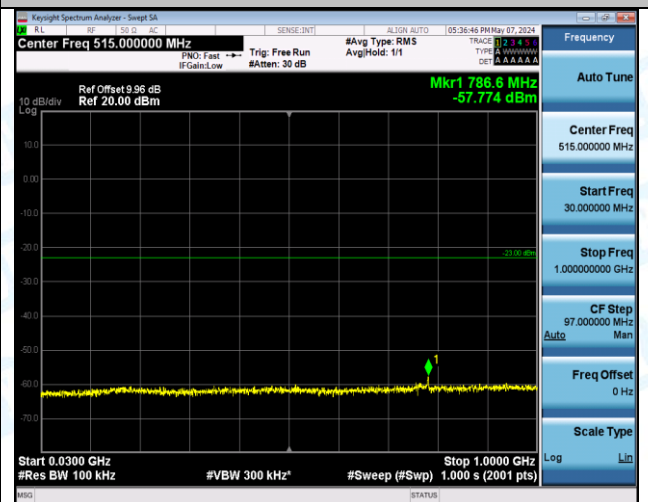

Band4_5MHz_16QAM_20375_1RB#0_30~1000_30~1000

Band4_5MHz_16QAM_20375_1RB#0_3000~20000_3000~20000