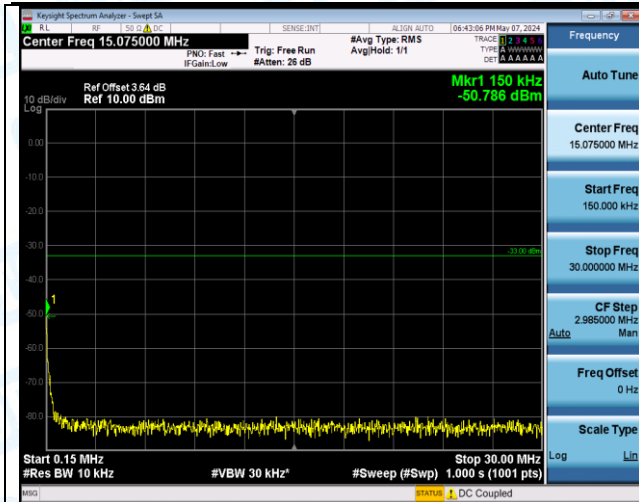

Band4\_10MHz\_QPSK\_20000\_1RB#0\_3000~20000\_3000~20000

Band4\_10MHz\_QPSK\_20000\_1RB#49\_0.009~0.15\_0.009~0.15

Band4\_10MHz\_QPSK\_20000\_1RB#49\_0.15~30\_0.15~30

Band4\_10MHz\_QPSK\_20000\_1RB#49\_30~1000\_30~1000