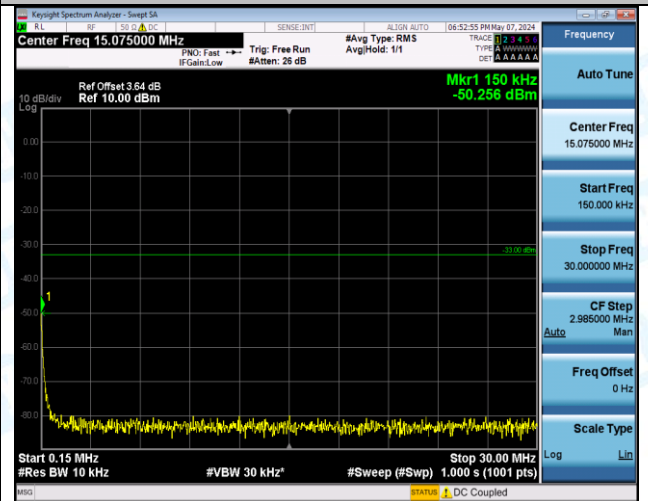

Band4_10MHz_QPSK_20000_50RB#0_0.15~30_0.15~30

Band4_10MHz_QPSK_20000_50RB#0_1000~3000_1000~3000