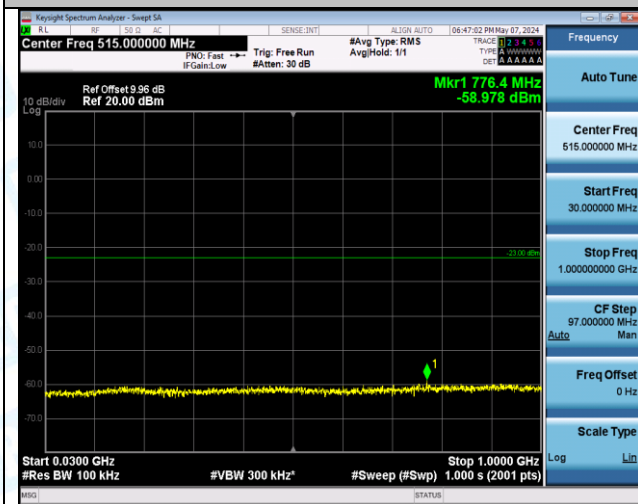

Band4\_10MHz\_QPSK\_20175\_1RB#49\_0.009~0.15\_0.009~0.15

Band4\_10MHz\_QPSK\_20175\_1RB#49\_0.15~30\_0.15~30

Band4\_10MHz\_QPSK\_20175\_1RB#49\_30~1000\_30~1000

Band4\_10MHz\_QPSK\_20175\_1RB#49\_1000~3000\_1000~3000