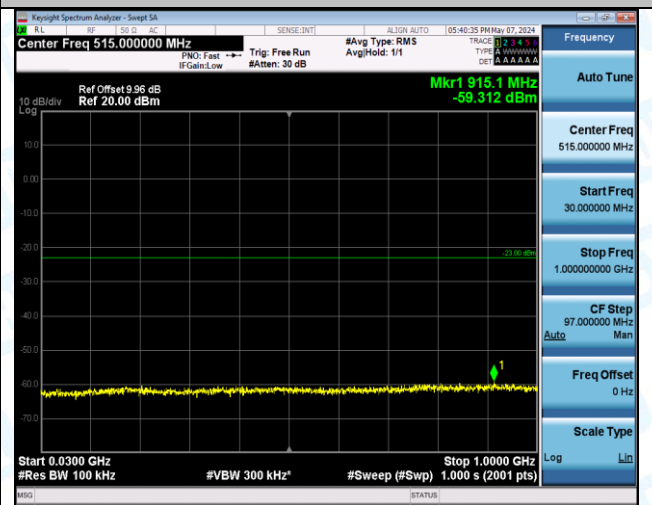

Band4_5MHz_16QAM_20375_25RB#0_30~1000_30~1000

Band4_5MHz_16QAM_20375_25RB#0_3000~20000_3000~20000