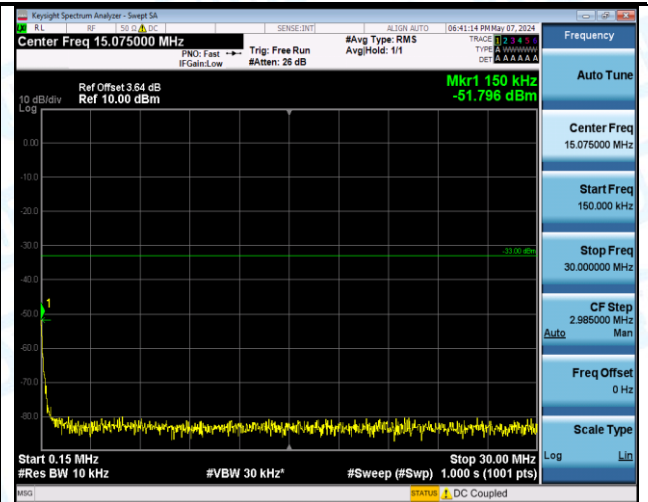

Band4_10MHz_QPSK_20000_1RB#0_0.15~30_0.15~30

Band4_10MHz_QPSK_20000_1RB#0_1000~3000_1000~3000