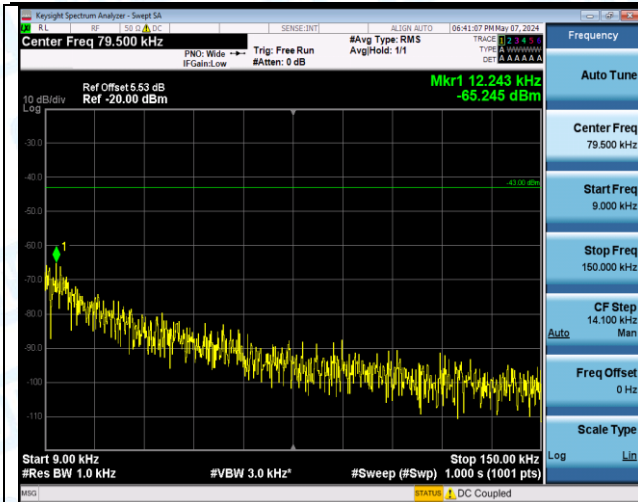

Band4_10MHz_QPSK_20000_1RB#0_0.009~0.15_0.009~0.15

Band4_10MHz_QPSK_20000_1RB#0_30~1000_30~1000