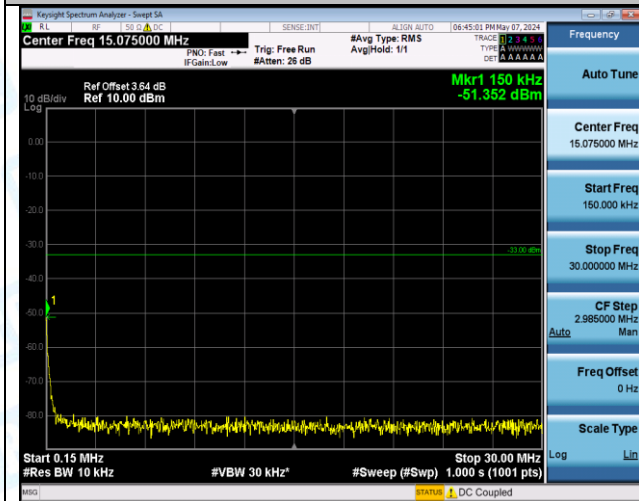

Band4_10MHz_QPSK_20175_1RB#0_0.15~30_0.15~30

Band4_10MHz_QPSK_20175_1RB#0_1000~3000_1000~3000