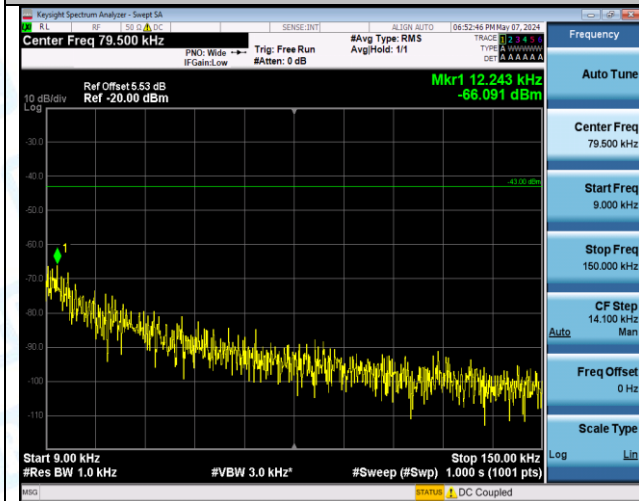

Band4\_10MHz\_QPSK\_20000\_1RB#49\_1000~3000\_1000~3000

Band4\_10MHz\_QPSK\_20000\_1RB#49\_3000~20000\_3000~20000

Band4\_10MHz\_QPSK\_20000\_50RB#0\_0.009~0.15\_0.009~0.15

Band4\_10MHz\_QPSK\_20000\_50RB#0\_0.15~30\_0.15~30