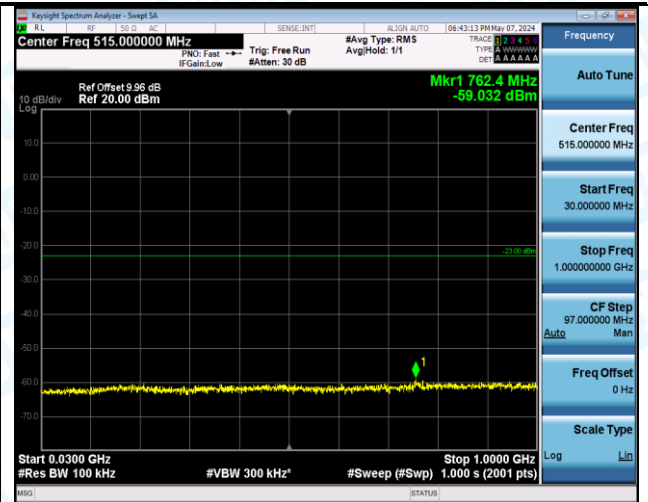

Band4_10MHz_QPSK_20000_1RB#49_30~1000_30~1000

Band4_10MHz_QPSK_20000_1RB#49_3000~20000_3000~20000