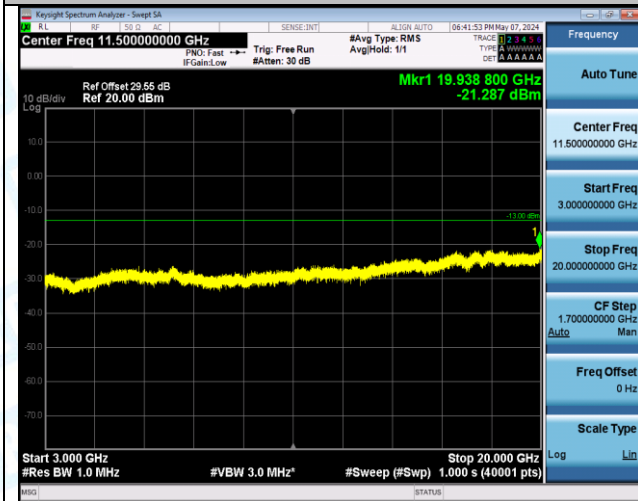

Band4_10MHz_QPSK_20000_1RB#0_3000~20000_3000~20000

Band4_10MHz_QPSK_20000_1RB#49_0.15~30_0.15~30