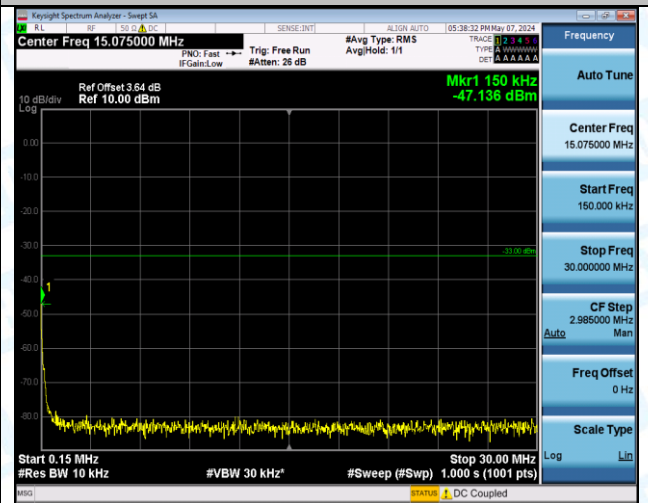

Band4_5MHz_16QAM_20375_1RB#24_0.15~30_0.15~30

Band4_5MHz_16QAM_20375_1RB#24_1000~3000_1000~3000