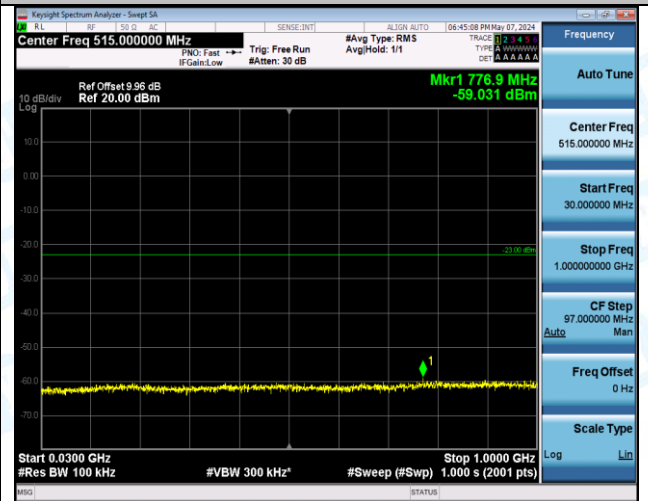

Band4_10MHz_QPSK_20175_1RB#0_30~1000_30~1000

Band4_10MHz_QPSK_20175_1RB#0_3000~20000_3000~20000