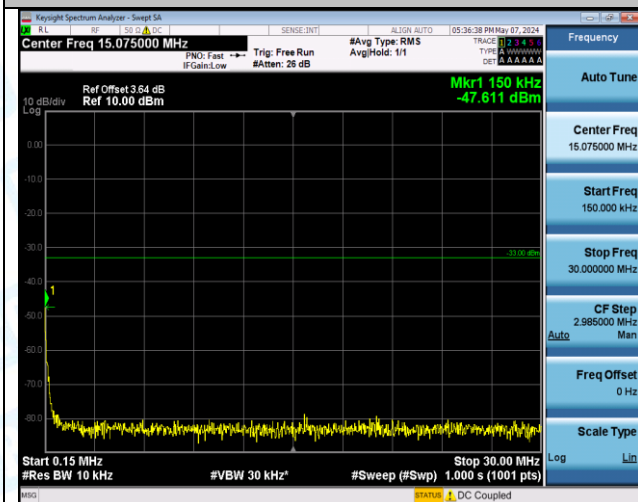

Band4\_5MHz\_16QAM\_20175\_25RB#0\_3000~20000\_3000~20000

Band4\_5MHz\_16QAM\_20375\_1RB#0\_0.009~0.15\_0.009~0.15

Band4\_5MHz\_16QAM\_20375\_1RB#0\_0.15~30\_0.15~30

Band4\_5MHz\_16QAM\_20375\_1RB#0\_30~1000\_30~1000