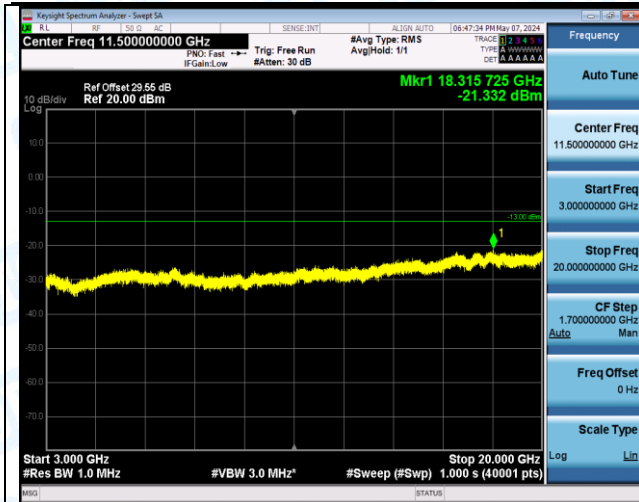

Band4_10MHz_QPSK_20175_1RB#49_3000~20000_3000~20000

Band4_10MHz_QPSK_20175_50RB#0_0.15~30_0.15~30