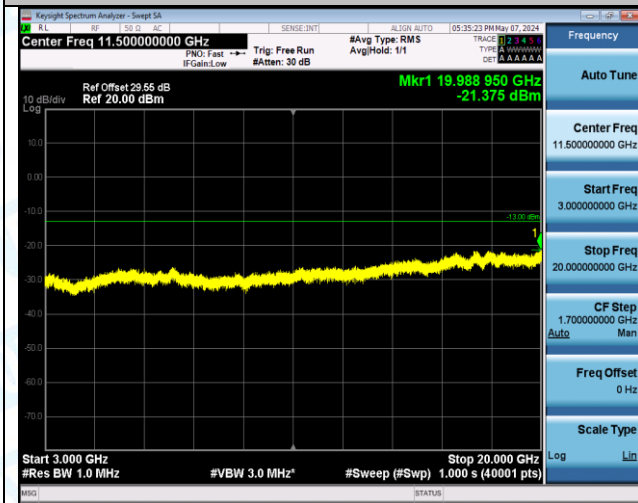

Band4\_5MHz\_16QAM\_20175\_25RB#0\_3000~20000\_3000~20000

Band4\_5MHz\_16QAM\_20375\_1RB#0\_0.009~0.15\_0.009~0.15

Band4\_5MHz\_16QAM\_20375\_1RB#0\_0.15~30\_0.15~30

Band4\_5MHz\_16QAM\_20375\_1RB#0\_30~1000\_30~1000

Band4\_5MHz\_16QAM\_20375\_1RB#0\_1000~3000\_1000~3000

Band4\_5MHz\_16QAM\_20375\_1RB#0\_3000~20000\_3000~20000

Band4\_5MHz\_16QAM\_20375\_1RB#24\_0.009~0.15\_0.009~0.15

Band4\_5MHz\_16QAM\_20375\_1RB#24\_0.15~30\_0.15~30