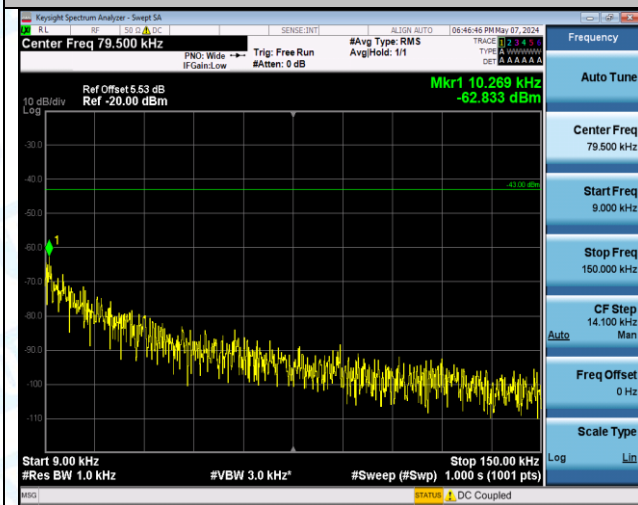

Band4_10MHz_QPSK_20175_1RB#49_0.009~0.15_0.009~0.15

Band4_10MHz_QPSK_20175_1RB#49_30~1000_30~1000