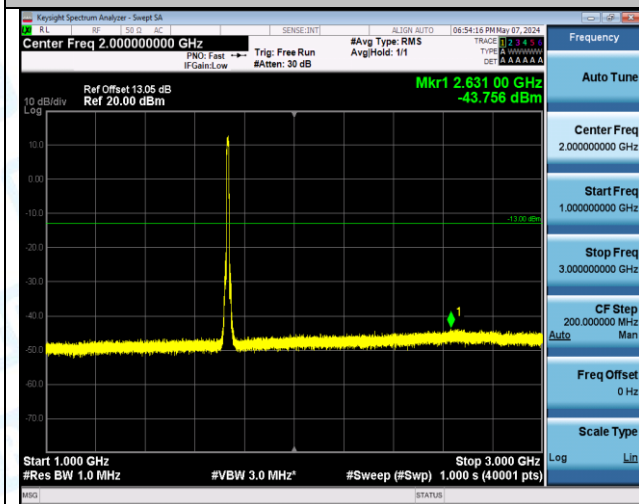

Band4_10MHz_QPSK_20175_50RB#0_1000~3000_1000~3000

Band4_10MHz_QPSK_20350_1RB#0_0.009~0.15_0.009~0.15