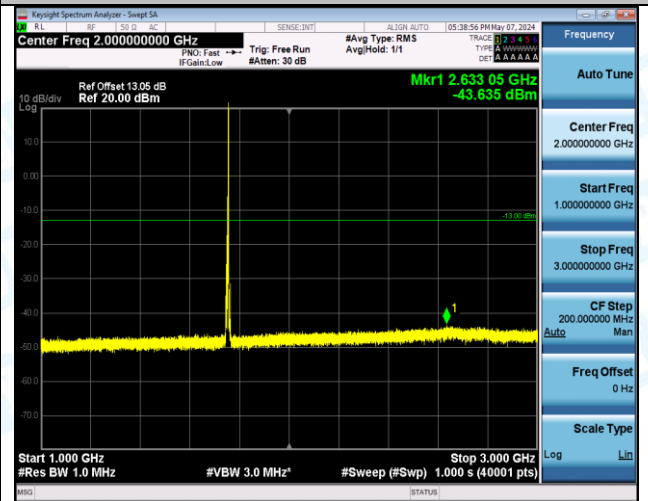

Band4_5MHz_16QAM_20375_1RB#24_1000~3000_1000~3000

Band4_5MHz_16QAM_20375_25RB#0_0.009~0.15_0.009~0.15