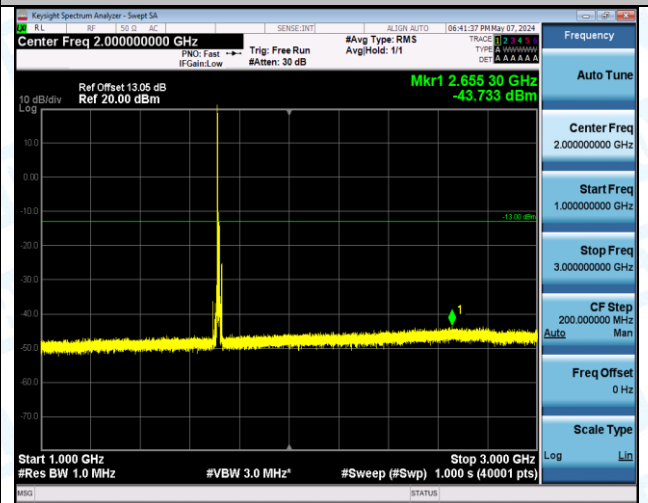

Band4_10MHz_QPSK_20000_1RB#0_1000~3000_1000~3000

Band4_10MHz_QPSK_20000_1RB#49_0.009~0.15_0.009~0.15