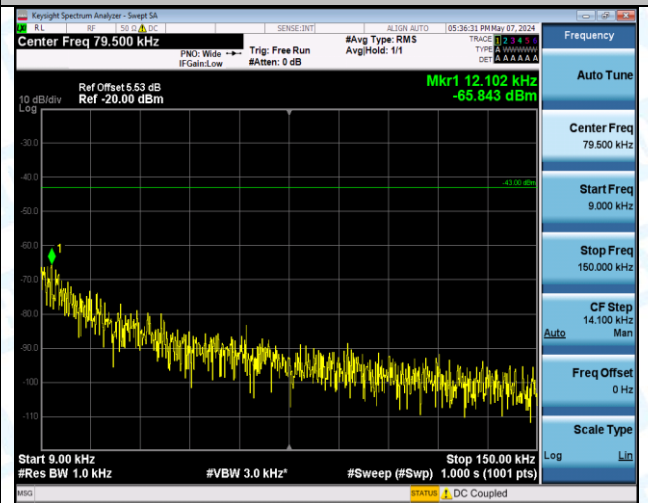

Band4\_5MHz\_16QAM\_20175\_25RB#0\_3000~20000\_3000~20000

Band4\_5MHz\_16QAM\_20375\_1RB#0\_0.009~0.15\_0.009~0.15

Band4\_5MHz\_16QAM\_20375\_1RB#0\_0.15~30\_0.15~30

Band4\_5MHz\_16QAM\_20375\_1RB#0\_30~1000\_30~1000