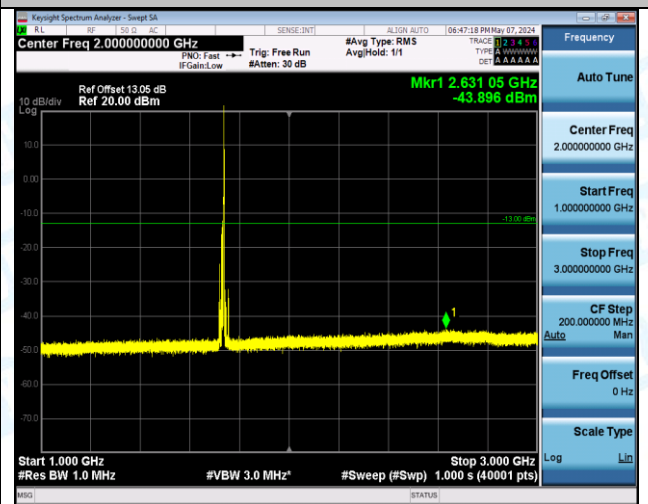

Band4_10MHz_QPSK_20175_1RB#49_1000~3000_1000~3000

Band4_10MHz_QPSK_20175_50RB#0_0.009~0.15_0.009~0.15