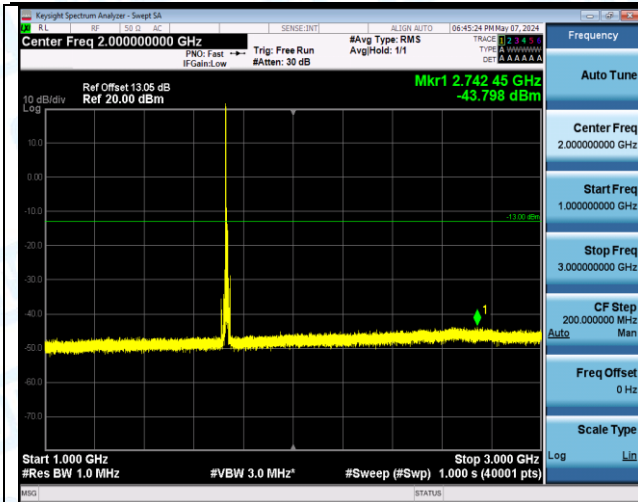

Band4_10MHz_QPSK_20175_1RB#0_1000~3000_1000~3000

Band4_10MHz_QPSK_20175_1RB#49_0.009~0.15_0.009~0.15