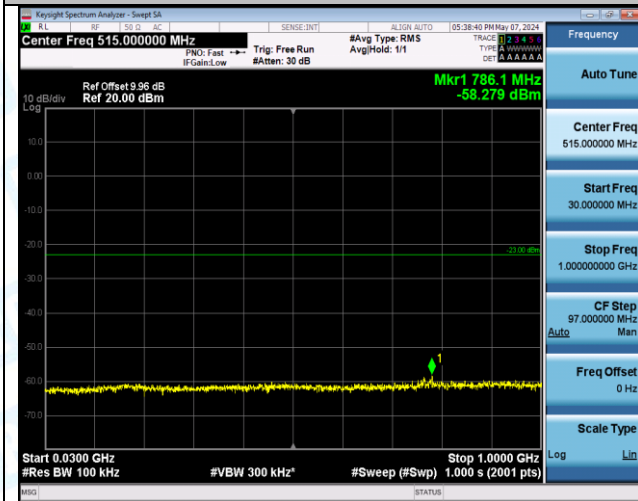

Band4_5MHz_16QAM_20375_1RB#24_30~1000_30~1000

Band4_5MHz_16QAM_20375_1RB#24_3000~20000_3000~20000