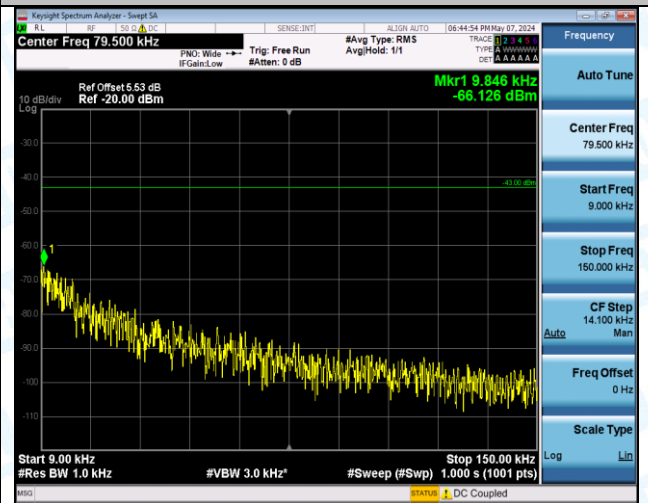

Band4\_10MHz\_QPSK\_20000\_50RB#0\_30~1000\_30~1000

Band4\_10MHz\_QPSK\_20000\_50RB#0\_1000~3000\_1000~3000

Band4\_10MHz\_QPSK\_20000\_50RB#0\_3000~20000\_3000~20000

Band4\_10MHz\_QPSK\_20175\_1RB#0\_0.009~0.15\_0.009~0.15