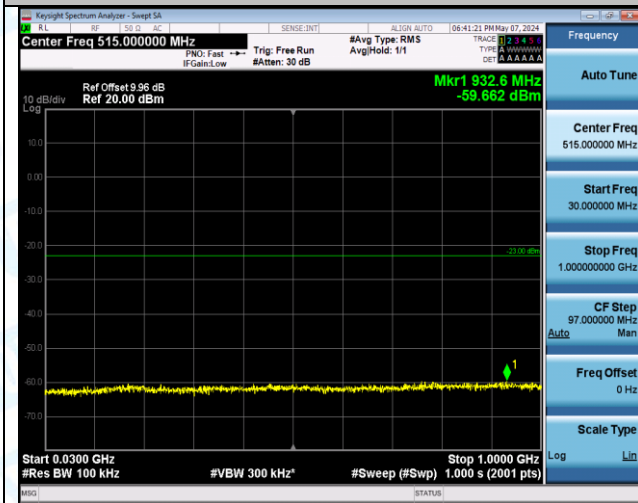

Band4\_10MHz\_QPSK\_20000\_1RB#0\_0.009~0.15\_0.009~0.15

Band4\_10MHz\_QPSK\_20000\_1RB#0\_0.15~30\_0.15~30

Band4\_10MHz\_QPSK\_20000\_1RB#0\_30~1000\_30~1000

Band4\_10MHz\_QPSK\_20000\_1RB#0\_1000~3000\_1000~3000