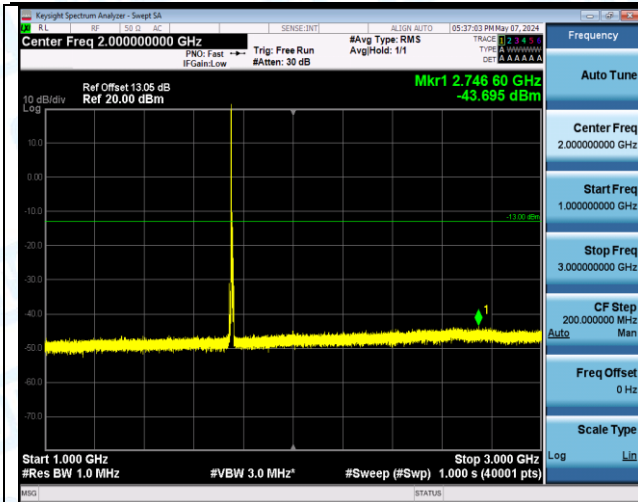

Band4_5MHz_16QAM_20375_1RB#0_1000~3000_1000~3000

Band4_5MHz_16QAM_20375_1RB#24_0.009~0.15_0.009~0.15