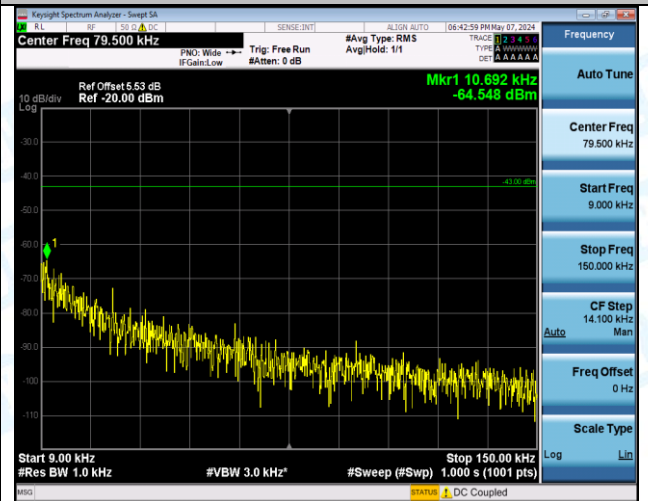

Band4_10MHz_QPSK_20000_1RB#49_0.009~0.15_0.009~0.15

Band4_10MHz_QPSK_20000_1RB#49_30~1000_30~1000