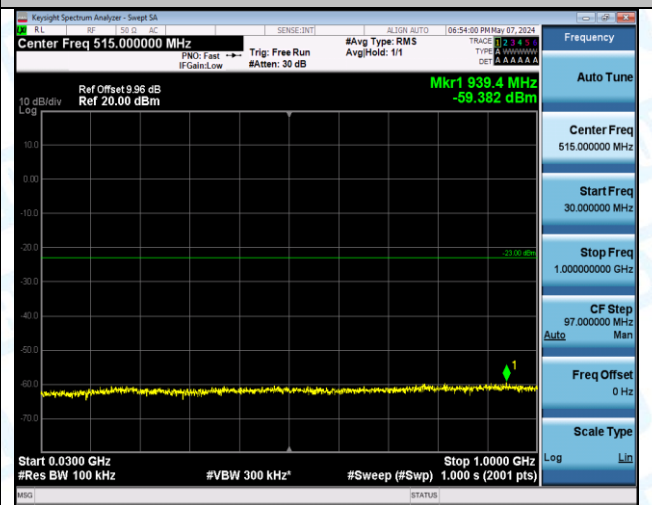

Band4_10MHz_QPSK_20175_50RB#0_30~1000_30~1000

Band4_10MHz_QPSK_20175_50RB#0_3000~20000_3000~20000