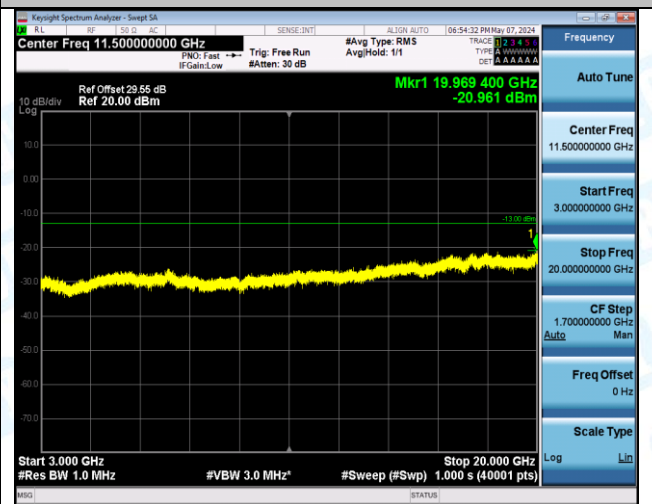

Band4_10MHz_QPSK_20175_50RB#0_3000~20000_3000~20000

Band4_10MHz_QPSK_20350_1RB#0_0.15~30_0.15~30