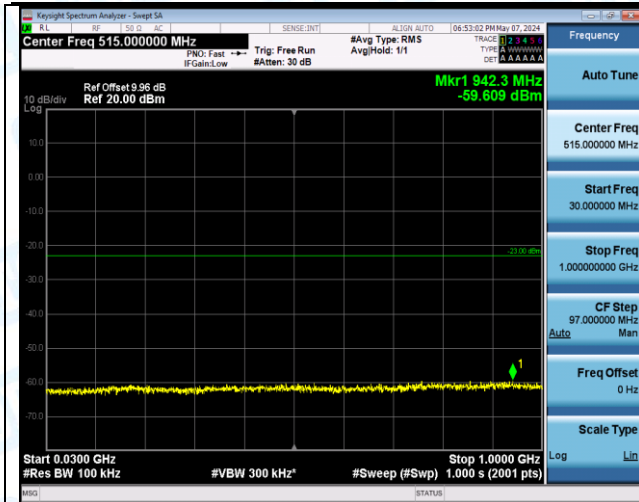

Band4_10MHz_QPSK_20000_50RB#0_30~1000_30~1000

Band4_10MHz_QPSK_20000_50RB#0_3000~20000_3000~20000