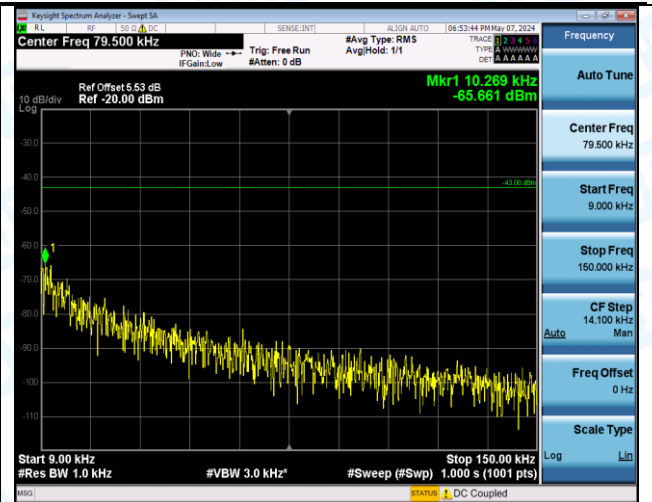

Band4_10MHz_QPSK_20175_50RB#0_0.009~0.15_0.009~0.15

Band4_10MHz_QPSK_20175_50RB#0_30~1000_30~1000