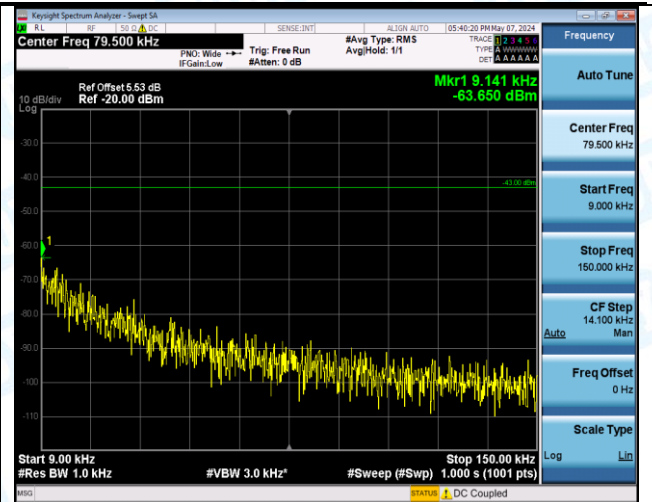

Band4_5MHz_16QAM_20375_25RB#0_0.009~0.15_0.009~0.15

Band4_5MHz_16QAM_20375_25RB#0_30~1000_30~1000