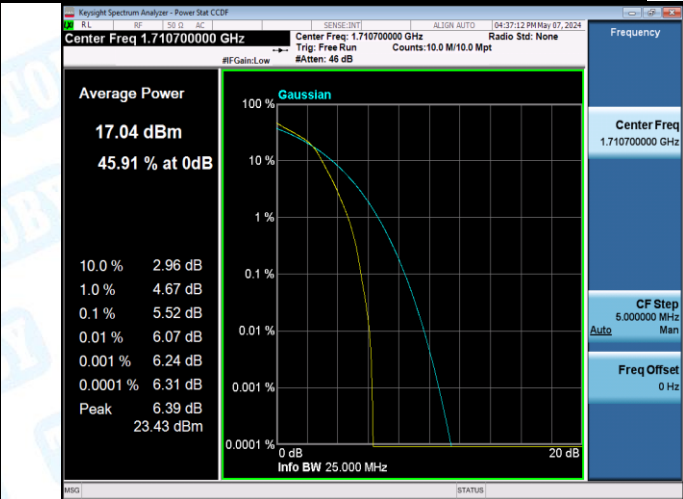

Band4-1.4MHz-16QAM-20175-6RB#0-PASS