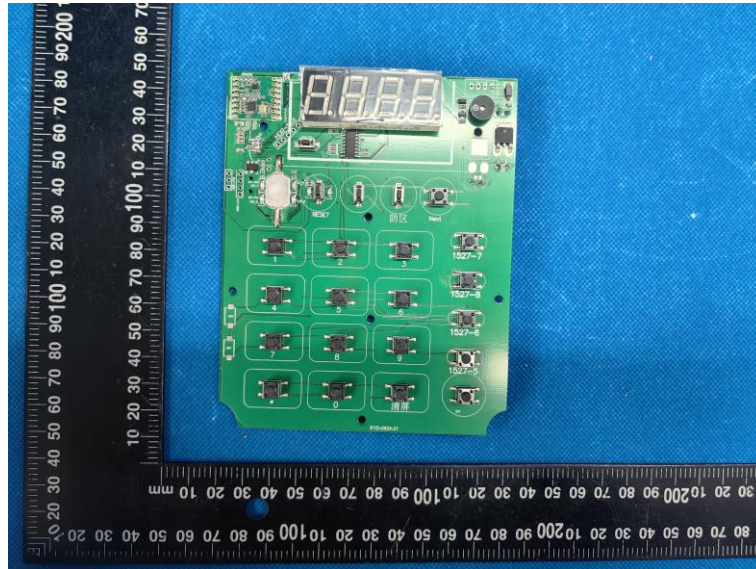

Product Name: Wireless calling system

Model No.: K-999+K-302 1+1

EUT Constructional Details

Internal Photo

-----End-----