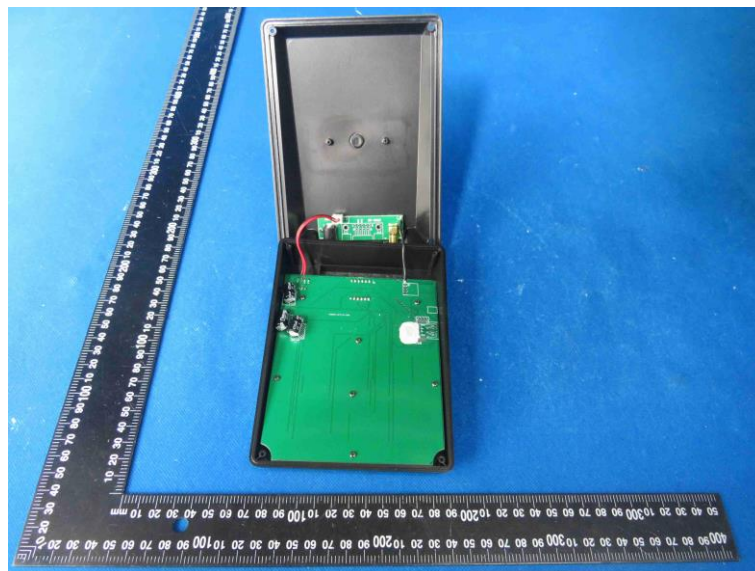

Product Name: Wireless calling system

Model No.: K-999+K-302 1+1

EUT Constructional Details

Internal Photo

-----End-----