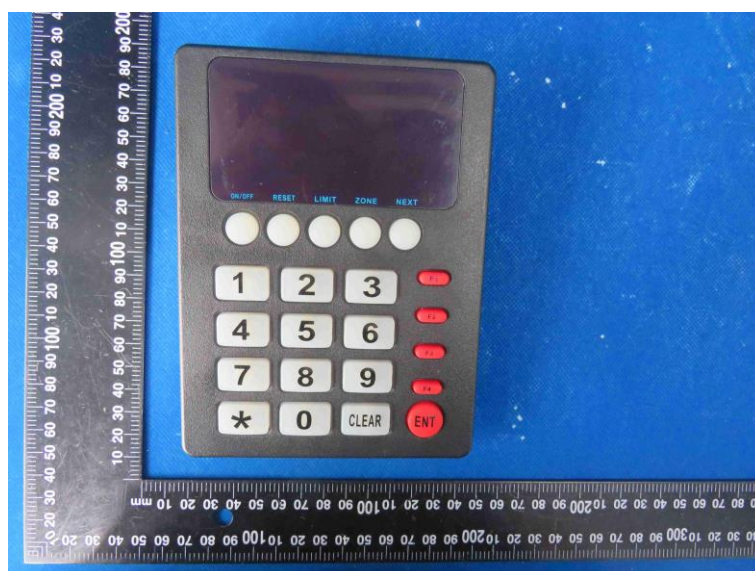

Product Name: Wireless calling system

Model No.: K-999+K-302 1+1

EUT Constructional Details

External Photo