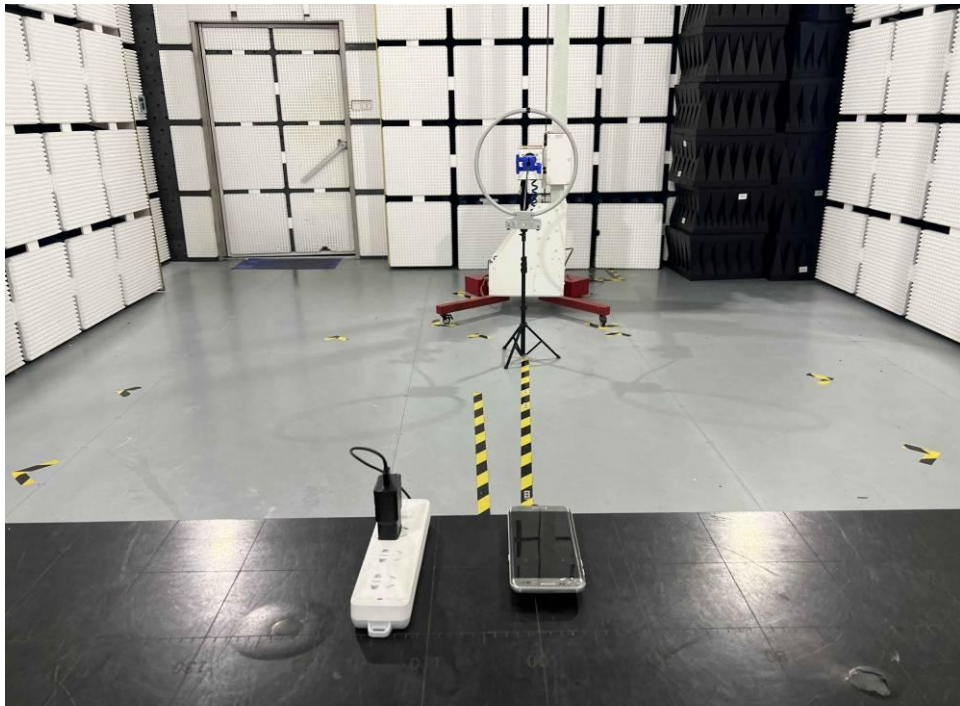

## Appendix A: Photographs of Test Setup

Product: Magnetic Wireless Charging Power Bank

Model: PB005-CW

Radiated Emission

Conducted Emission