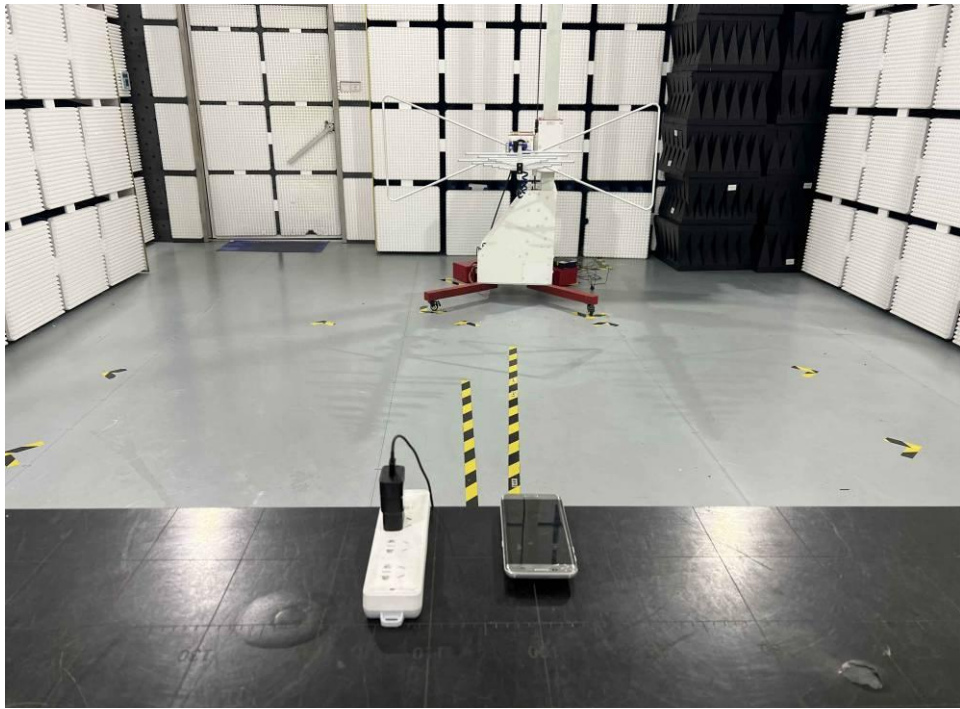

## Appendix A: Photographs of Test Setup

Product: Magnetic Wireless Charging Power Bank

Model: PB005-CW

Radiated Emission

Conducted Emission