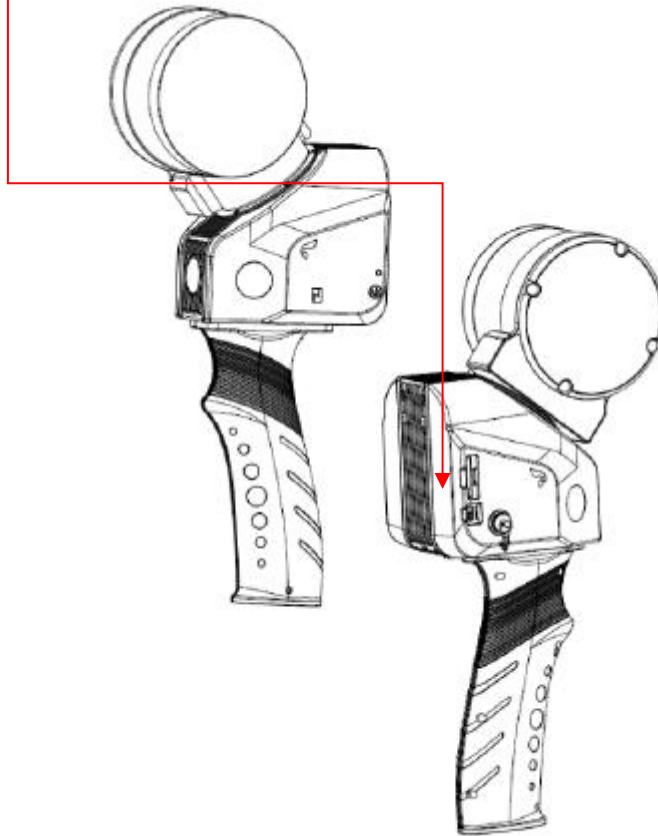

Label Location On EUT

Label

Product Name: Handheld Laser Scanner
Model No.: SLAM100
FCC ID: 2A7JA-SLAM100