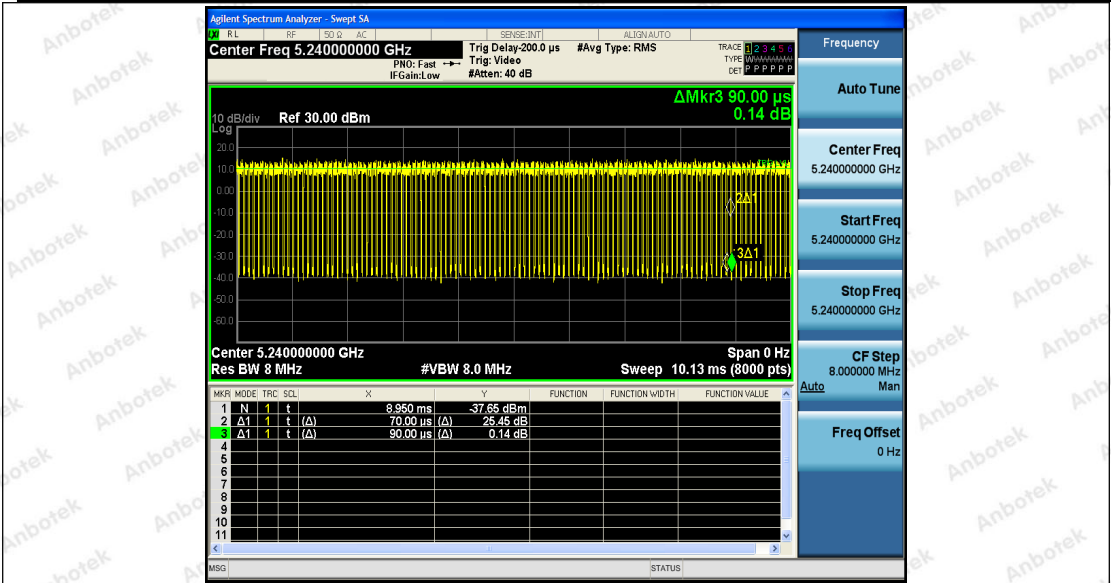

Shenzhen Anbotek Compliance Laboratory Limited

Address: 1/F., Building D, Sogood Science and Technology Park, Sanwei Community, Hangcheng Street, Bao'an District, Shenzhen, Guangdong, China.
Tel: (86) 755-26066440 Fax: (86) 755-26014772 Email: service@anbotek.com

Hotline
400-003-0500
www.anbotek.com