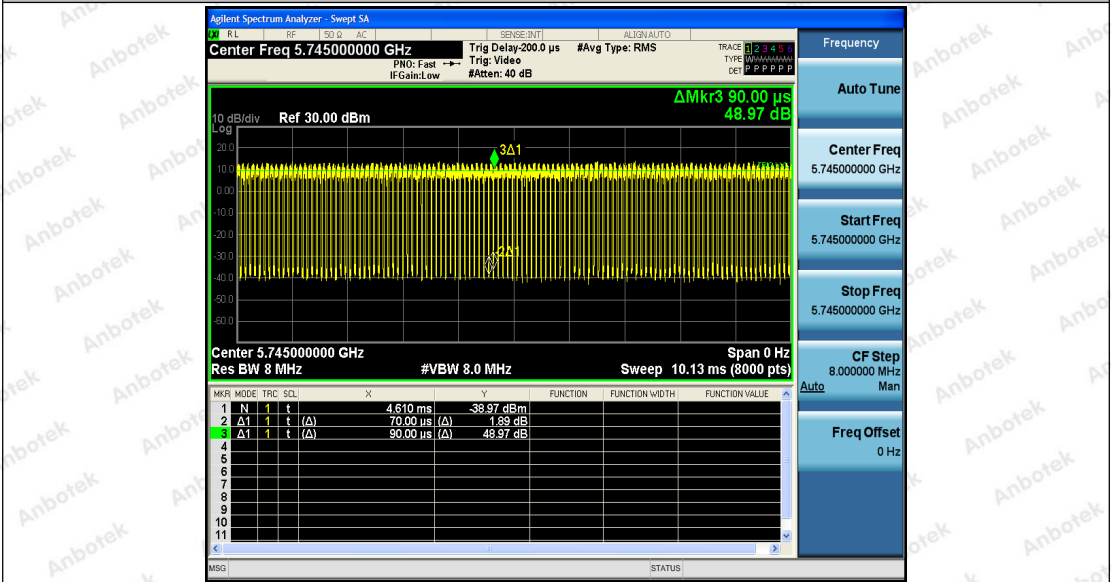

11AC20SISO_Ant2_5745