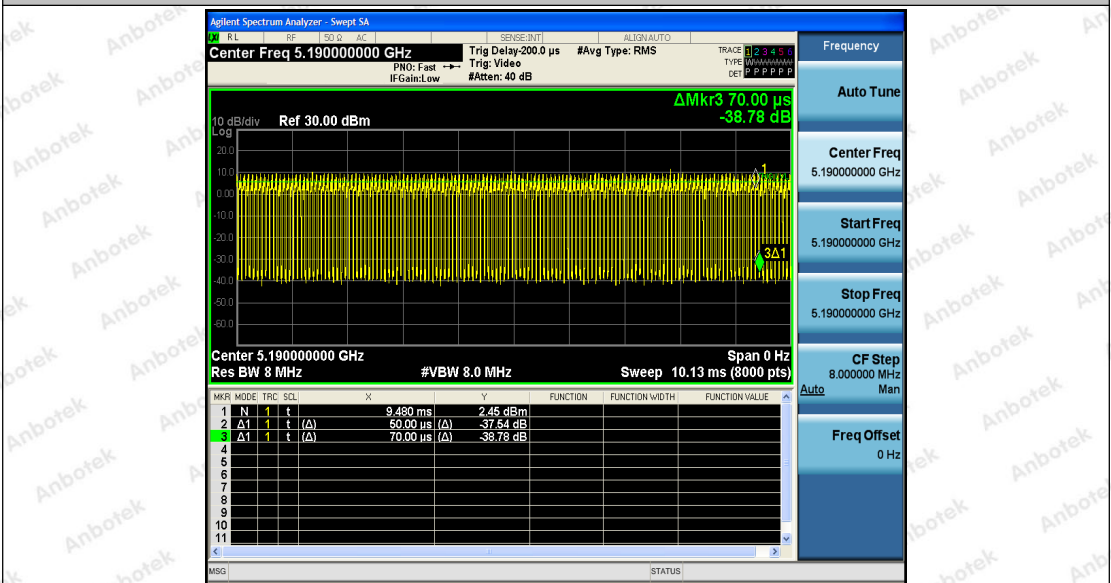

Tel: (86) 755-26066440 Fax: (86) 755-26014772 Email: service@anbotek.com

Hotline
 400-003-0500
 www.anbotek.com

11AC40SISO_Ant1_5190

11AC40SISO_Ant2_5190

Shenzhen Anbotek Compliance Laboratory Limited

Address: 1/F., Building D, Sogood Science and Technology Park, Sanwei Community, Hangcheng Street, Bao'an District, Shenzhen, Guangdong, China.
 Tel: (86) 755-26066440 Fax: (86) 755-26014772 Email: service@anbotek.com