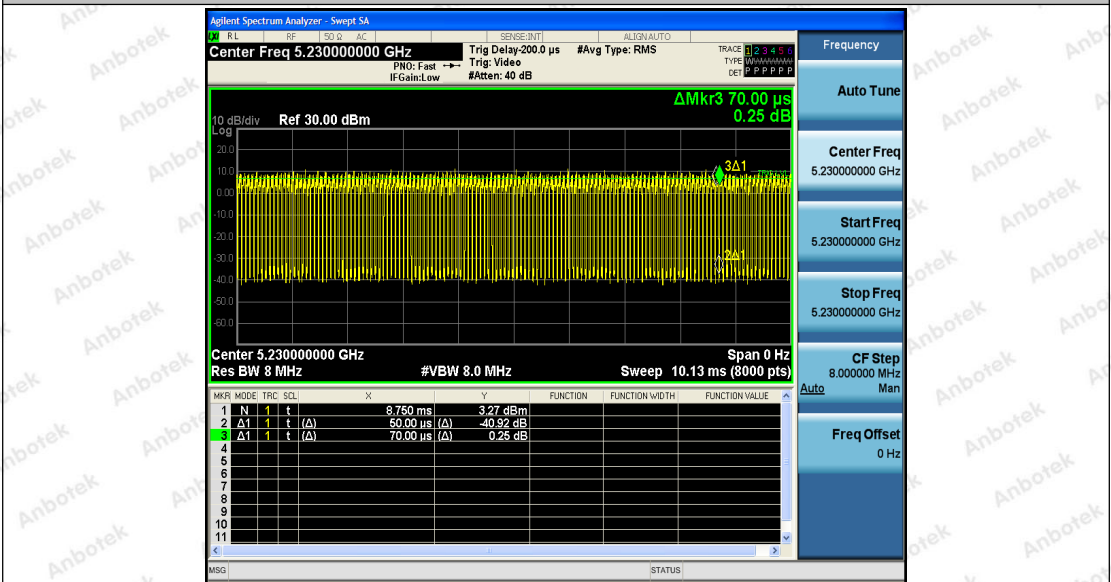

11N40SISO_Ant1_5230