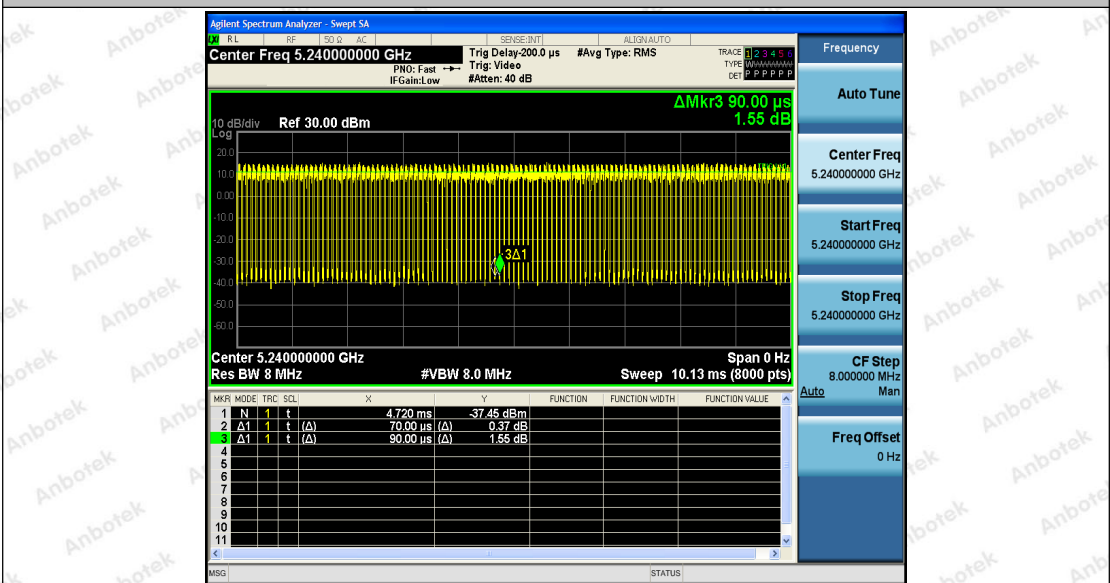

11AC20SISO_Ant1_5240

Shenzhen Anbotek Compliance Laboratory Limited

Address: 1/F., Building D, Sogood Science and Technology Park, Sanwei Community, Hangcheng Street, Bao'an District, Shenzhen, Guangdong, China.
Tel: (86) 755-26066440 Fax: (86) 755-26014772 Email: service@anbotek.com

Hotline 400-003-0500
www.anbotek.com