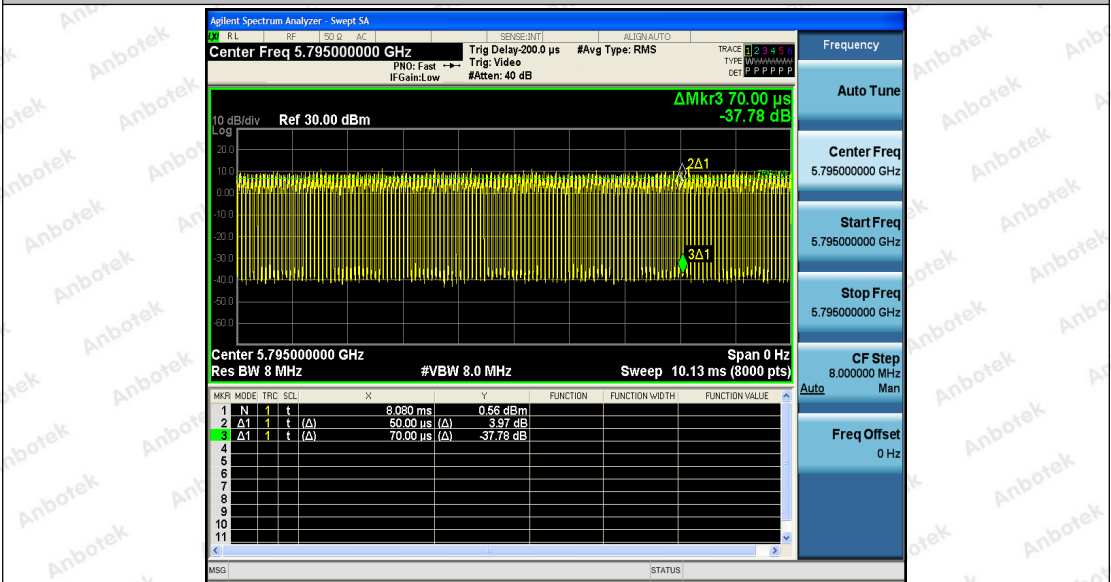

11N40SISO_Ant2_5795