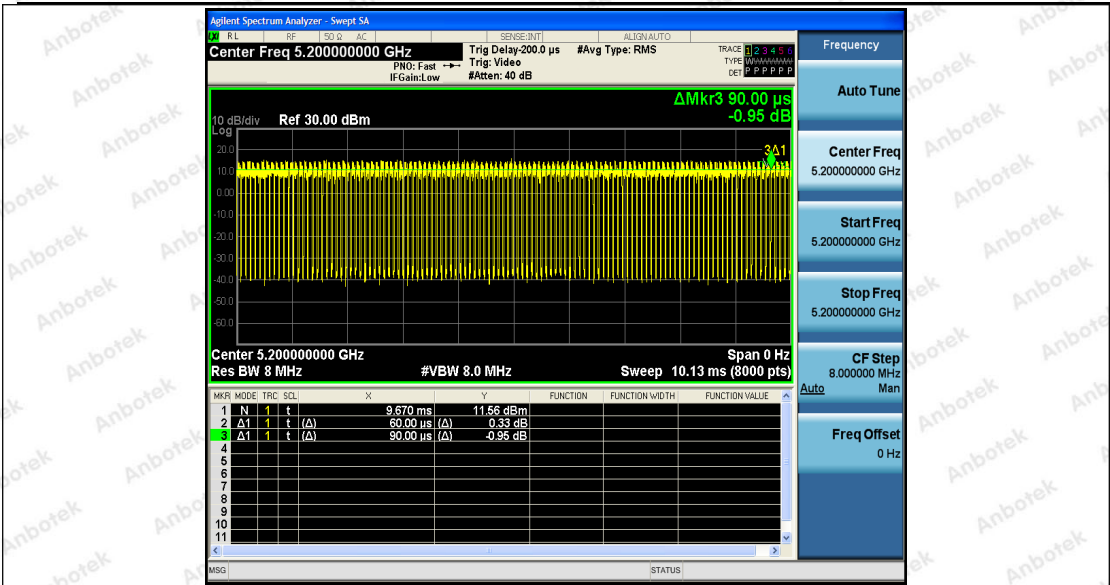

Shenzhen Anbotek Compliance Laboratory Limited

Address: 1/F., Building D, Sogood Science and Technology Park, Sanwei Community, Hangcheng Street, Bao'an District, Shenzhen, Guangdong, China.
Tel: (86) 755-26066440 Fax: (86) 755-26014772 Email: service@anbotek.com

Hotline 400-003-0500
www.anbotek.com