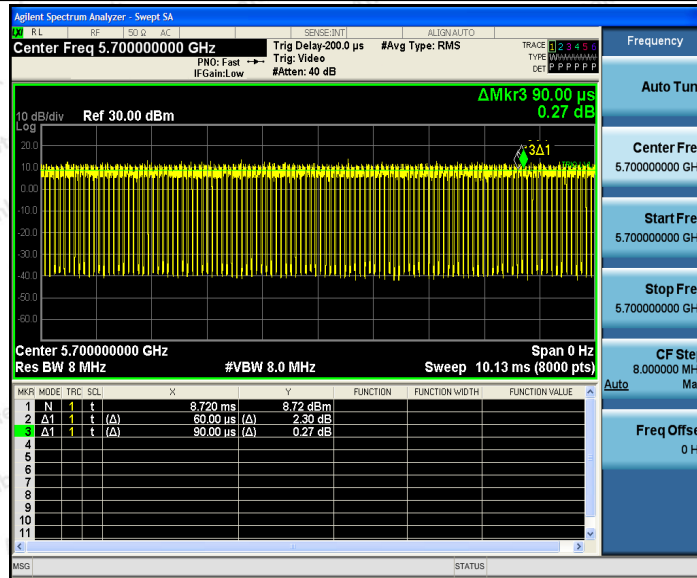

Hotline
 400-003-0500
 www.anbotek.com

11N20SISO_Ant1_5700

11N20SISO_Ant2_5700

Shenzhen Anbotek Compliance Laboratory Limited

Address: 1/F., Building D, Sogood Science and Technology Park, Sanwei Community, Hangcheng Street, Bao'an District, Shenzhen, Guangdong, China.
 Tel: (86) 755-26066440 Fax: (86) 755-26014772 Email: service@anbotek.com