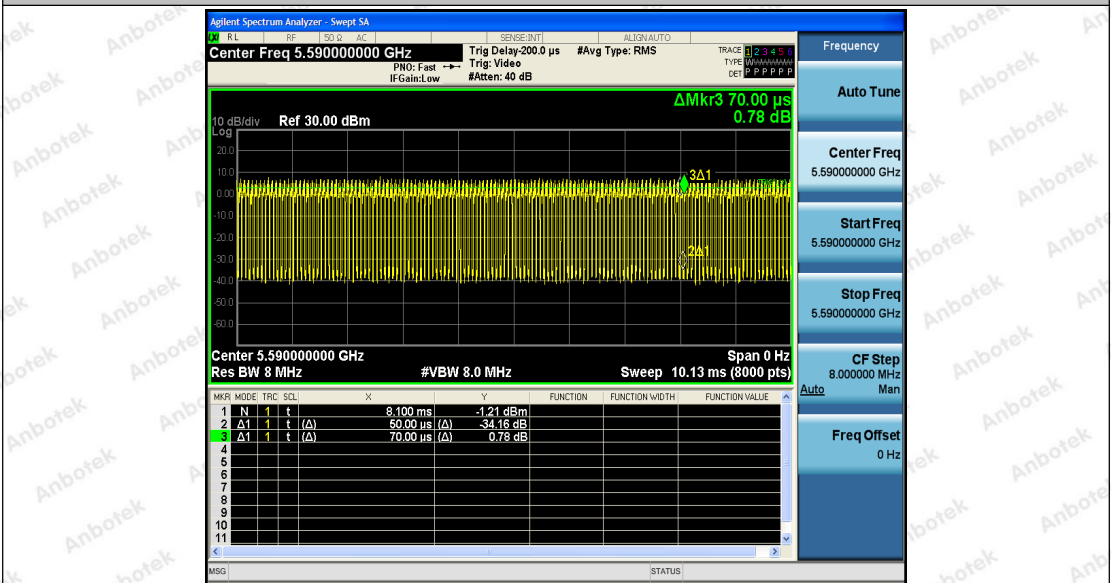

11AC40SISO_Ant1_5590

Shenzhen Anbotek Compliance Laboratory Limited

Address: 1/F., Building D, Sogood Science and Technology Park, Sanwei Community, Hangcheng Street, Bao'an District, Shenzhen, Guangdong, China.
Tel: (86) 755-26066440 Fax: (86) 755-26014772 Email: service@anbotek.com

Hotline 400-003-0500
www.anbotek.com