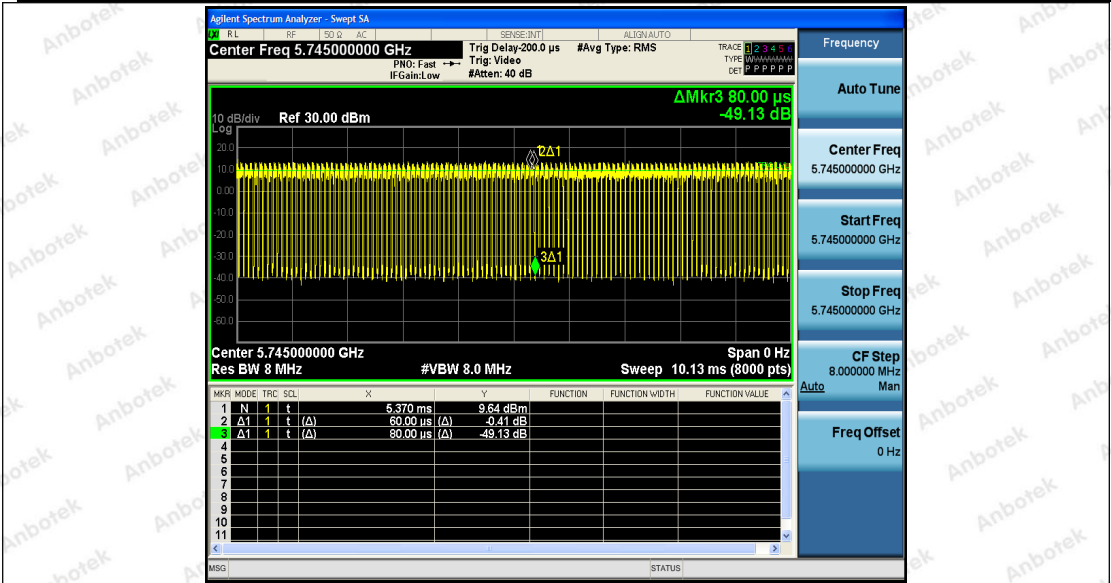

Shenzhen Anbotek Compliance Laboratory Limited

Address: 1/F., Building D, Sogood Science and Technology Park, Sanwei Community, Hangcheng Street, Bao'an District, Shenzhen, Guangdong, China.
Tel: (86) 755-26066440 Fax: (86) 755-26014772 Email: service@anbotek.com

Hotline 400-003-0500
www.anbotek.com