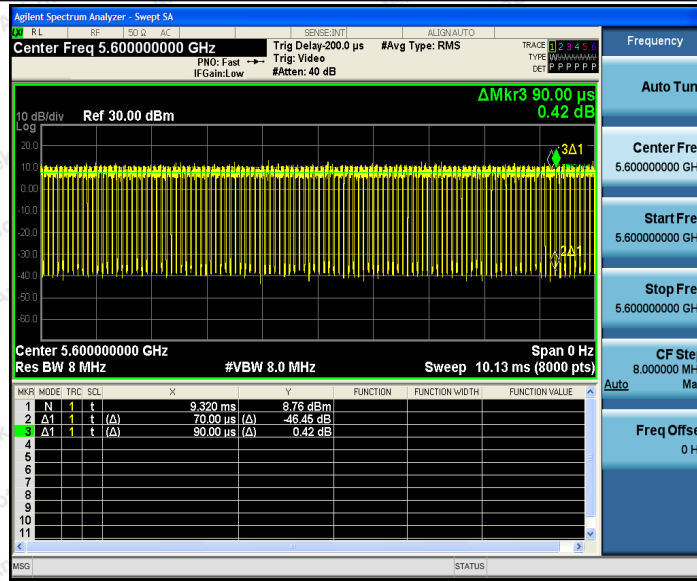

Shenzhen Anbotek Compliance Laboratory Limited

Address: 1/F., Building D, Sogood Science and Technology Park, Sanwei Community, Hangcheng Street, Bao'an District, Shenzhen, Guangdong, China.
Tel: (86) 755-26066440 Fax: (86) 755-26014772 Email: service@anbotek.com

Hotline 400-003-0500
www.anbotek.com