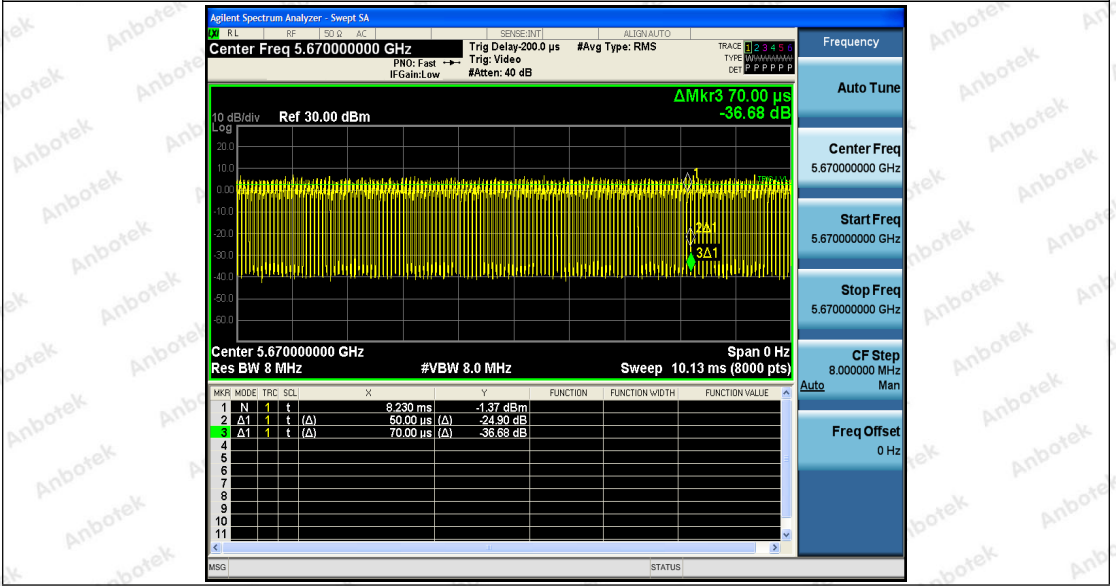

11N40SISO_Ant1_5670

Shenzhen Anbotek Compliance Laboratory Limited

Address: 1/F., Building D, Sogood Science and Technology Park, Sanwei Community, Hangcheng Street, Bao'an District, Shenzhen, Guangdong, China.
Tel: (86) 755-26066440 Fax: (86) 755-26014772 Email: service@anbotek.com

Hotline
400-003-0500
www.anbotek.com