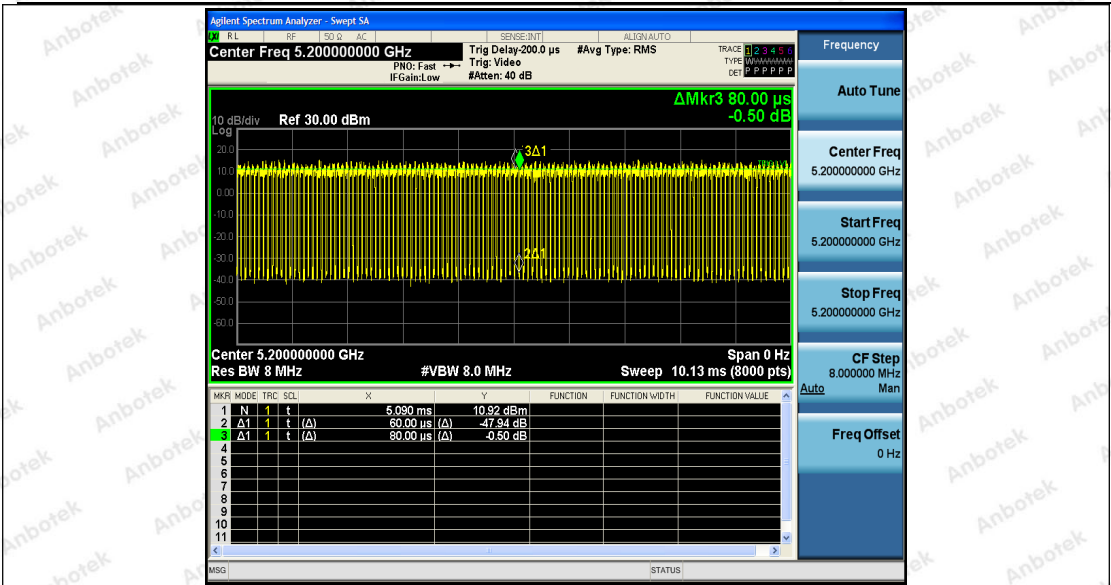

Shenzhen Anbotek Compliance Laboratory Limited

Address: 1/F., Building D, Sogood Science and Technology Park, Sanwei Community, Hangcheng Street, Bao'an District, Shenzhen, Guangdong, China.
Tel: (86) 755-26066440 Fax: (86) 755-26014772 Email: service@anbotek.com

Hotline 400-003-0500
www.anbotek.com