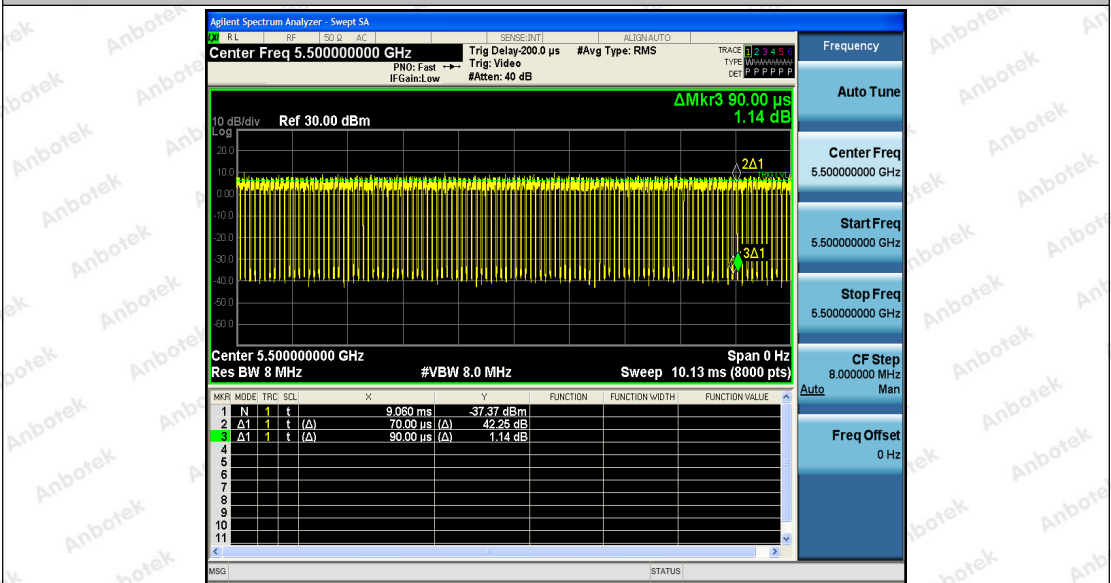

11N20SISO_Ant1_5500

Shenzhen Anbotek Compliance Laboratory Limited

Address: 1/F., Building D, Sogood Science and Technology Park, Sanwei Community, Hangcheng Street, Bao'an District, Shenzhen, Guangdong, China.
Tel: (86) 755-26066440 Fax: (86) 755-26014772 Email: service@anbotek.com

Hotline
400-003-0500
www.anbotek.com