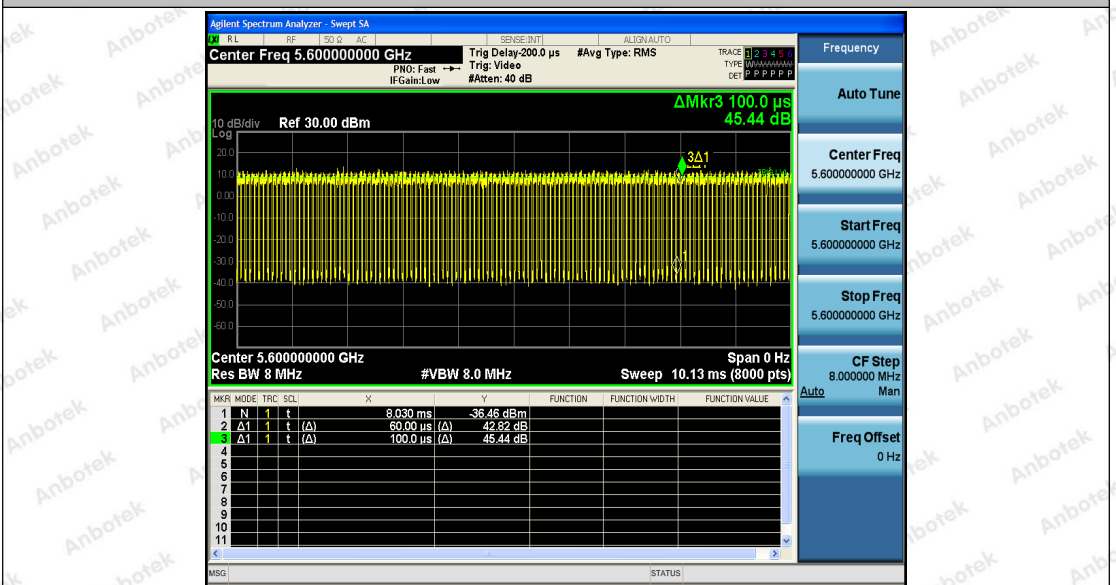

11A_Ant2_5600

Shenzhen Anbotek Compliance Laboratory Limited

Address: 1/F., Building D, Sogood Science and Technology Park, Sanwei Community, Hangcheng Street, Bao'an District, Shenzhen, Guangdong, China.
Tel: (86) 755-26066440 Fax: (86) 755-26014772 Email: service@anbotek.com

Hotline
400-003-0500
www.anbotek.com