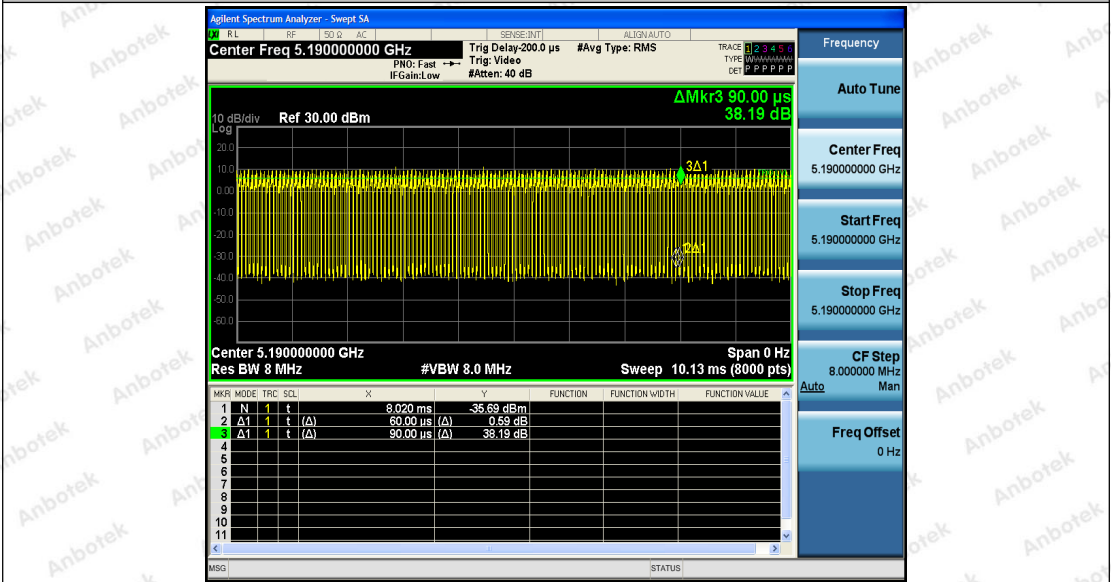

11AC40SISO_Ant1_5190