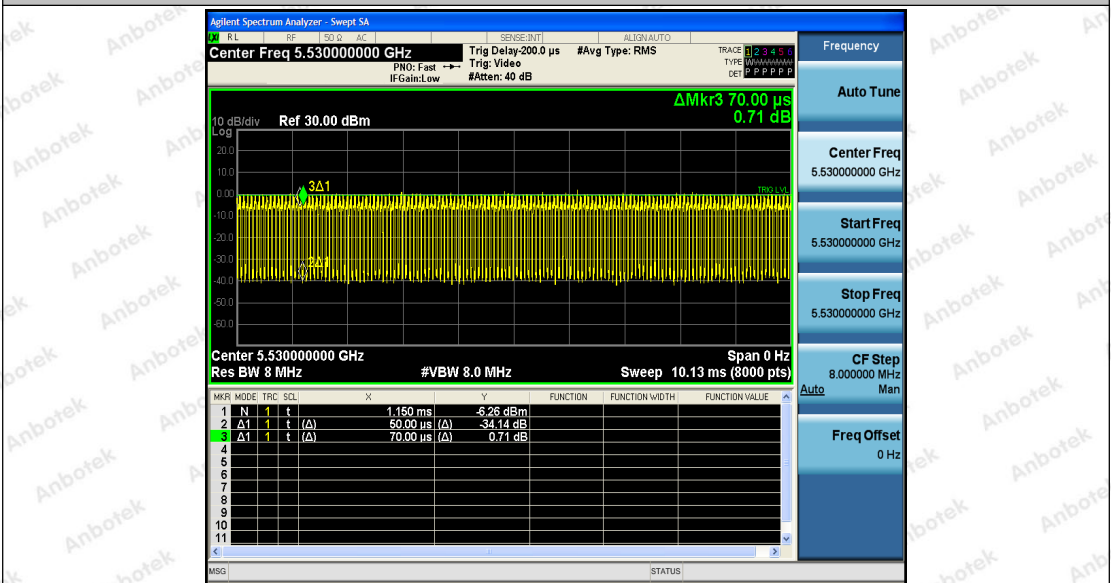

Tel: (86) 755-26066440 Fax: (86) 755-26014772 Email: service@anbotek.com

Hotline
 400-003-0500
 www.anbotek.com

11AC80SISO_Ant2_5210

11AC80SISO_Ant1_5530

Shenzhen Anbotek Compliance Laboratory Limited

Address: 1/F., Building D, Sogood Science and Technology Park, Sanwei Community, Hangcheng Street, Bao'an District, Shenzhen, Guangdong, China.
 Tel: (86) 755-26066440 Fax: (86) 755-26014772 Email: service@anbotek.com