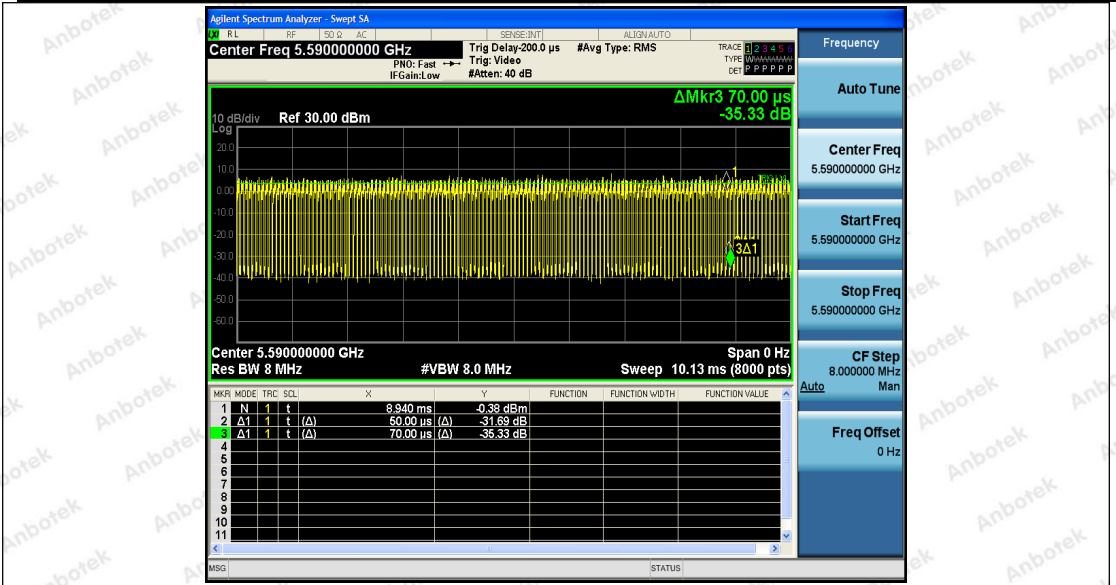

Shenzhen Anbotek Compliance Laboratory Limited

Address: 1/F., Building D, Sogood Science and Technology Park, Sanwei Community, Hangcheng Street, Bao'an District, Shenzhen, Guangdong, China.
Tel: (86) 755-26066440 Fax: (86) 755-26014772 Email: service@anbotek.com

Hotline
400-003-0500
www.anbotek.com