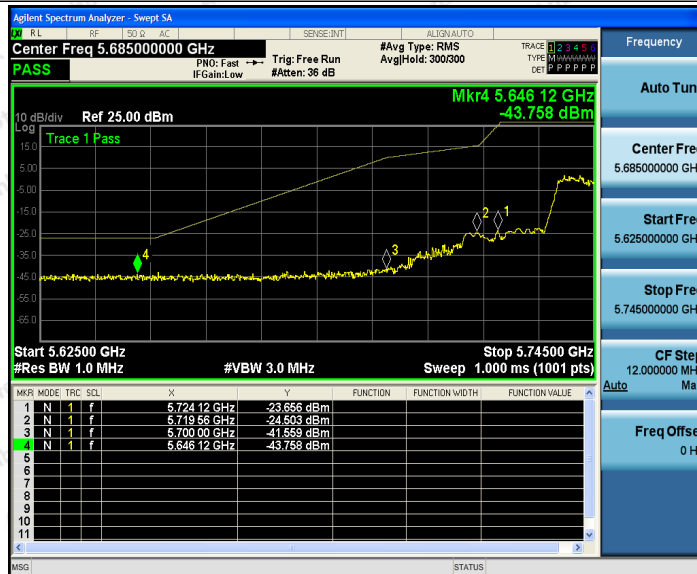

11N40SISO_Ant2_Low_5755

Shenzhen Anbotek Compliance Laboratory Limited

Address: 1/F., Building D, Sogood Science and Technology Park, Sanwei Community, Hangcheng Street, Bao'an District, Shenzhen, Guangdong, China.
Tel: (86) 755-26066440 Fax: (86) 755-26014772 Email: service@anbotek.com

Hotline 400-003-0500
www.anbotek.com