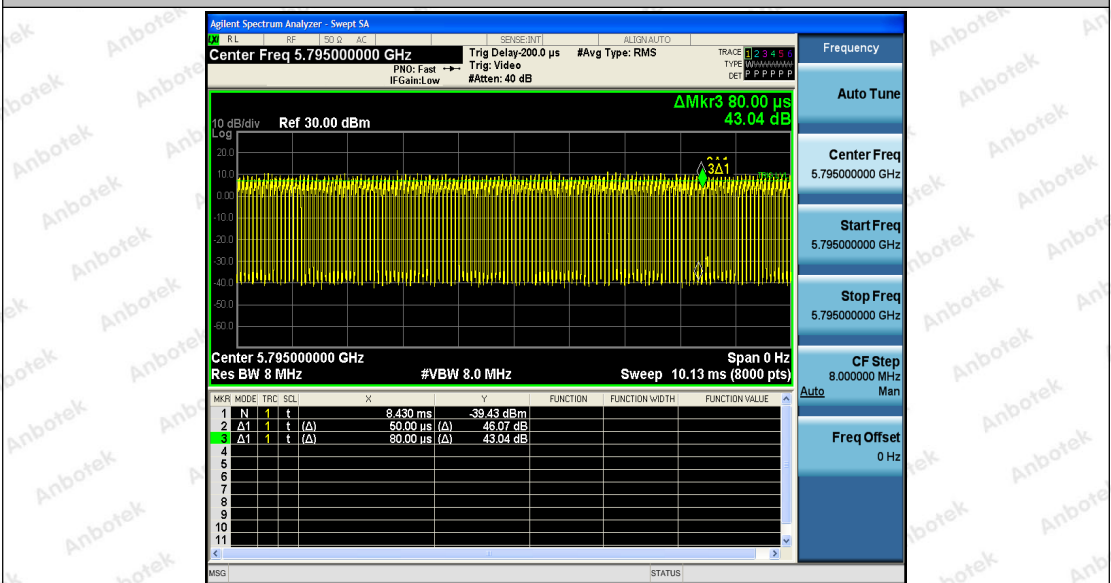

Shenzhen Anbotek Compliance Laboratory Limited

Address: 1/F., Building D, Sogood Science and Technology Park, Sanwei Community, Hangcheng Street, Bao'an District, Shenzhen, Guangdong, China.
Tel: (86) 755-26066440 Fax: (86) 755-26014772 Email: service@anbotek.com

Hotline
400-003-0500
www.anbotek.com