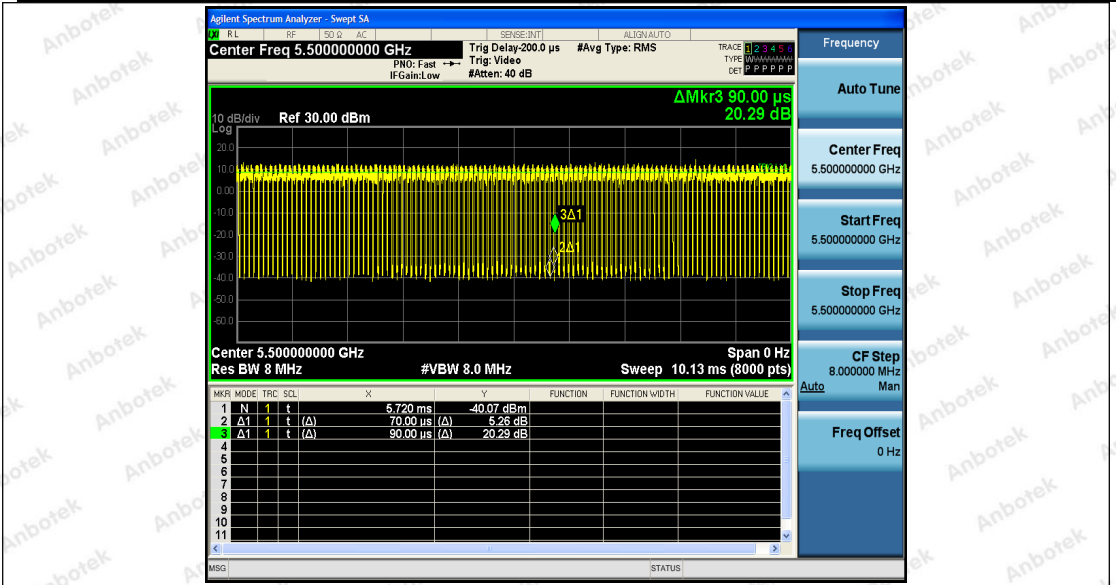

Shenzhen Anbotek Compliance Laboratory Limited

Address: 1/F., Building D, Sogood Science and Technology Park, Sanwei Community, Hangcheng Street, Bao'an District, Shenzhen, Guangdong, China.
Tel: (86) 755-26066440 Fax: (86) 755-26014772 Email: service@anbotek.com

Hotline
400-003-0500
www.anbotek.com