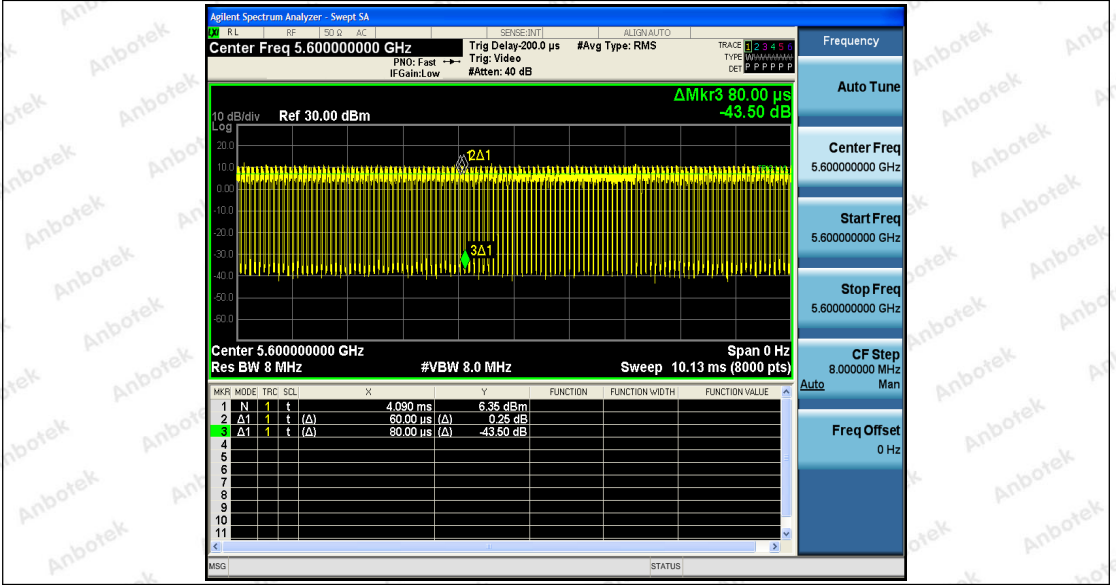

11AC20SISO_Ant1_5600