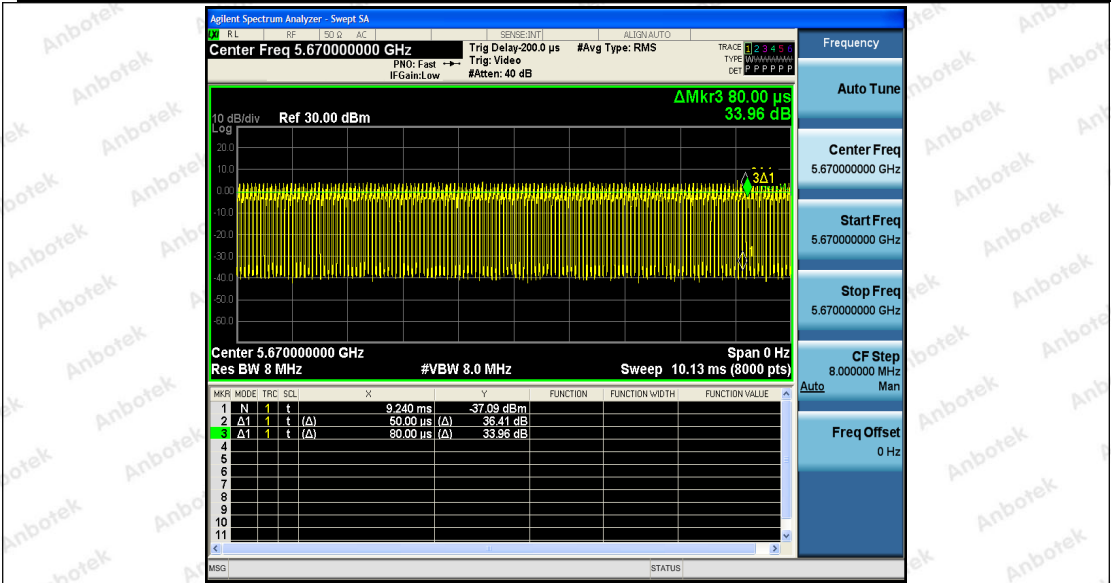

Shenzhen Anbotek Compliance Laboratory Limited

Address: 1/F., Building D, Sogood Science and Technology Park, Sanwei Community, Hangcheng Street, Bao'an District, Shenzhen, Guangdong, China.
Tel: (86) 755-26066440 Fax: (86) 755-26014772 Email: service@anbotek.com

Hotline 400-003-0500
www.anbotek.com