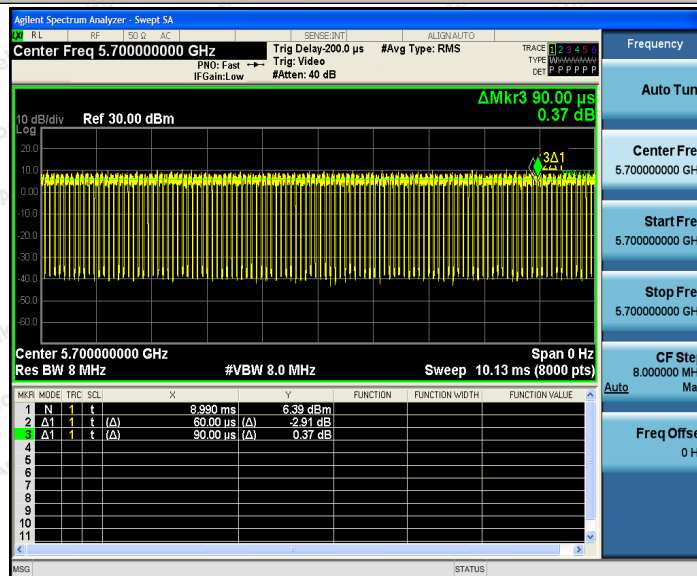

Hotline
 400-003-0500
 www.anbotek.com

11N20SISO_Ant1_5700

11N20SISO_Ant2_5700

Shenzhen Anbotek Compliance Laboratory Limited

Address: 1/F., Building D, Sogood Science and Technology Park, Sanwei Community, Hangcheng Street, Bao'an District, Shenzhen, Guangdong, China.
 Tel: (86) 755-26066440 Fax: (86) 755-26014772 Email: service@anbotek.com