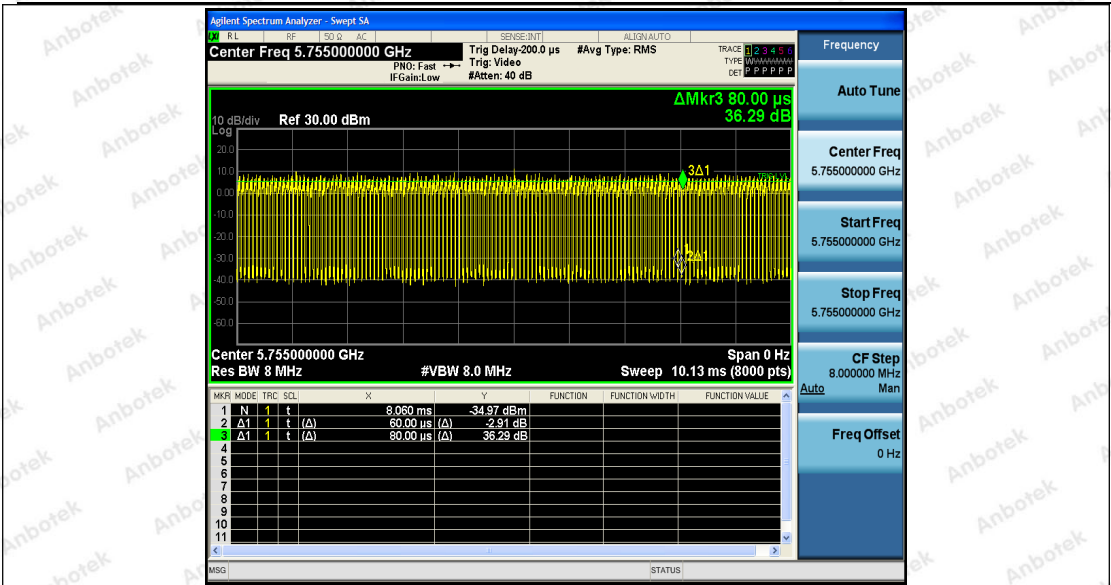

11N40SISO_Ant1_5795