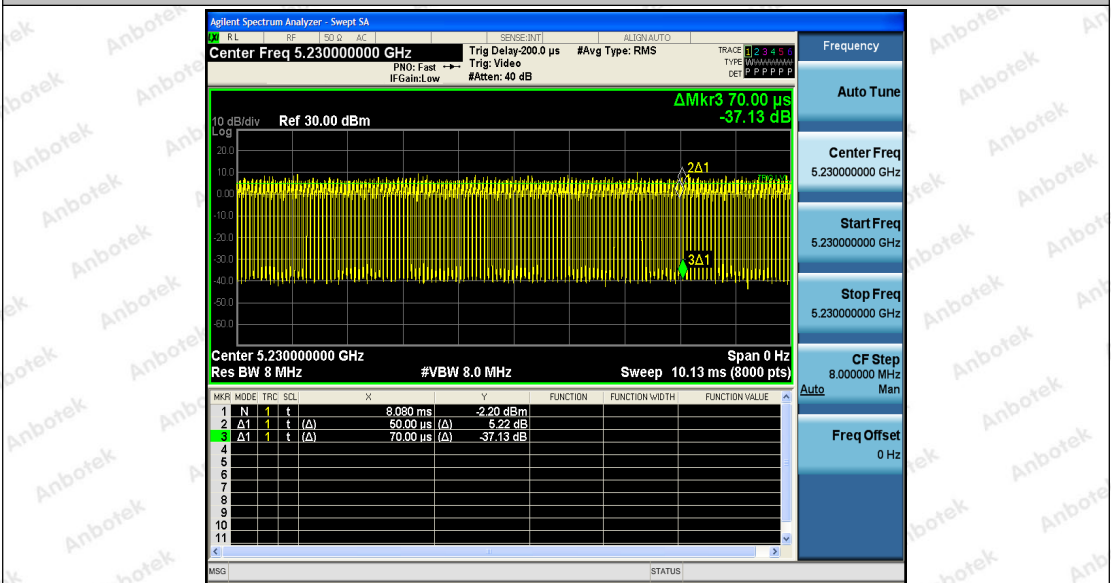

11N40SISO_Ant2_5230

Shenzhen Anbotek Compliance Laboratory Limited

Address: 1/F., Building D, Sogood Science and Technology Park, Sanwei Community, Hangcheng Street, Bao'an District, Shenzhen, Guangdong, China.
Tel: (86) 755-26066440 Fax: (86) 755-26014772 Email: service@anbotek.com

Hotline 400-003-0500
www.anbotek.com