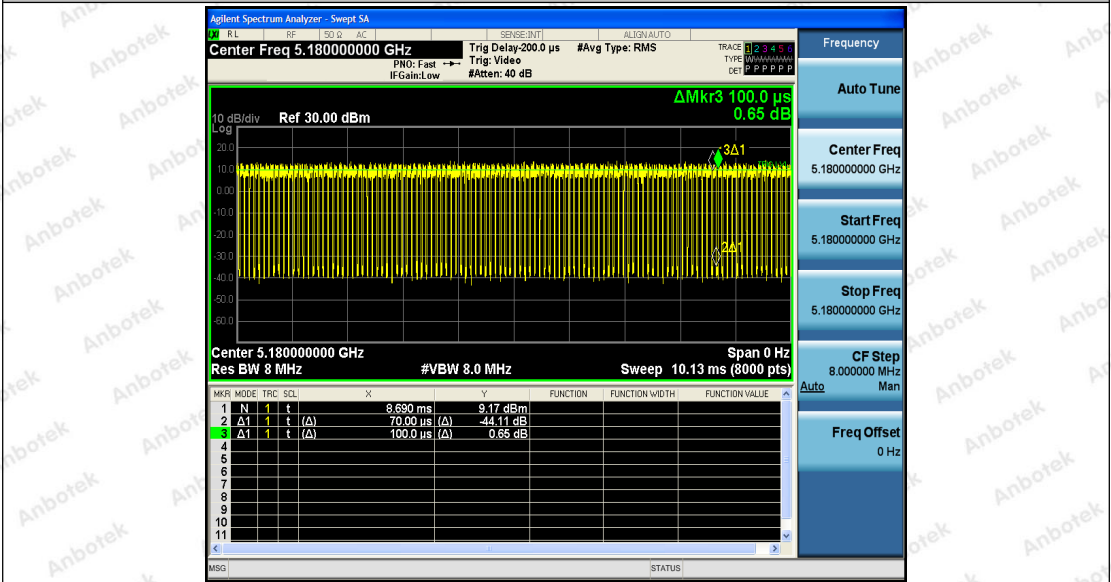

11N20SISO_Ant1_5180