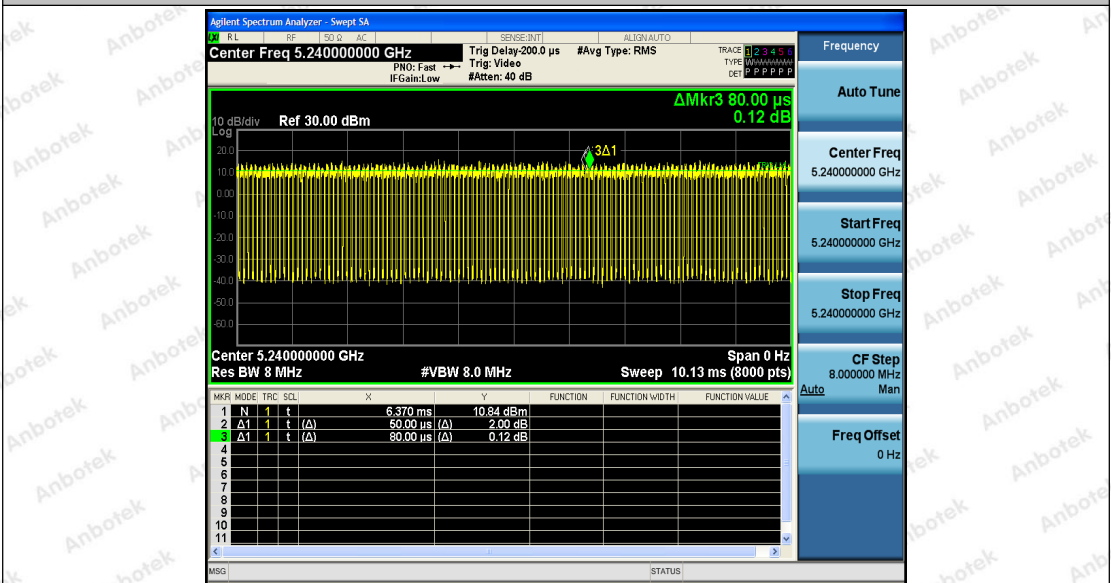

 Hotline
 400-003-0500
www.anbotek.com

Test Graphs

11A_Ant2_5200

11A_Ant1_5240

Shenzhen Anbotek Compliance Laboratory Limited

Address: 1/F., Building D, Sogood Science and Technology Park, Sanwei Community, Hangcheng Street, Bao'an District, Shenzhen, Guangdong, China.
 Tel: (86) 755-26066440 Fax: (86) 755-26014772 Email: service@anbotek.com