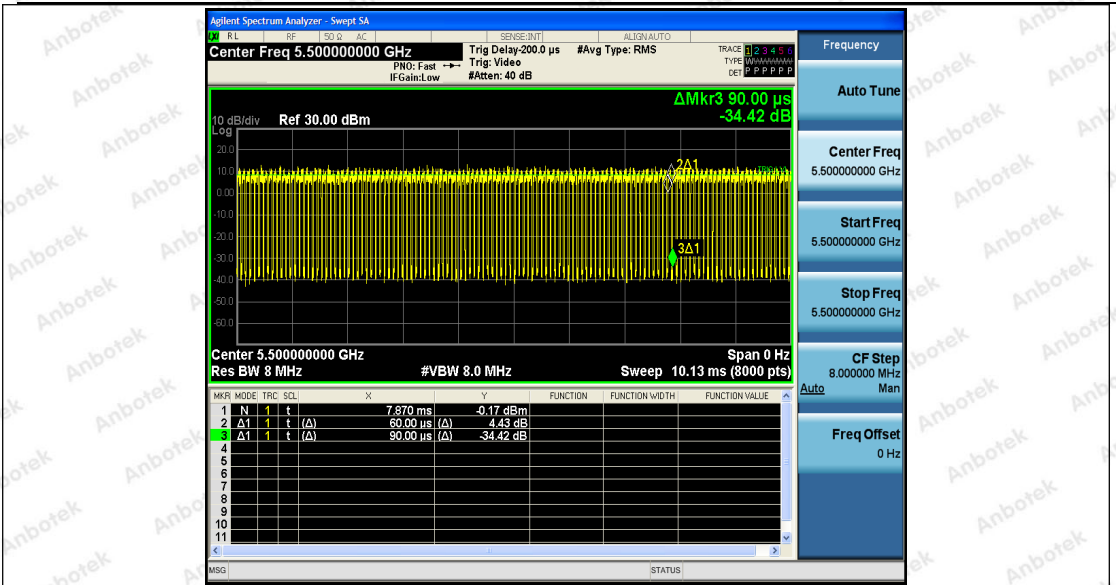

Shenzhen Anbotek Compliance Laboratory Limited

Address: 1/F., Building D, Sogood Science and Technology Park, Sanwei Community, Hangcheng Street, Bao'an District, Shenzhen, Guangdong, China.
Tel: (86) 755-26066440 Fax: (86) 755-26014772 Email: service@anbotek.com

Hotline
400-003-0500
www.anbotek.com