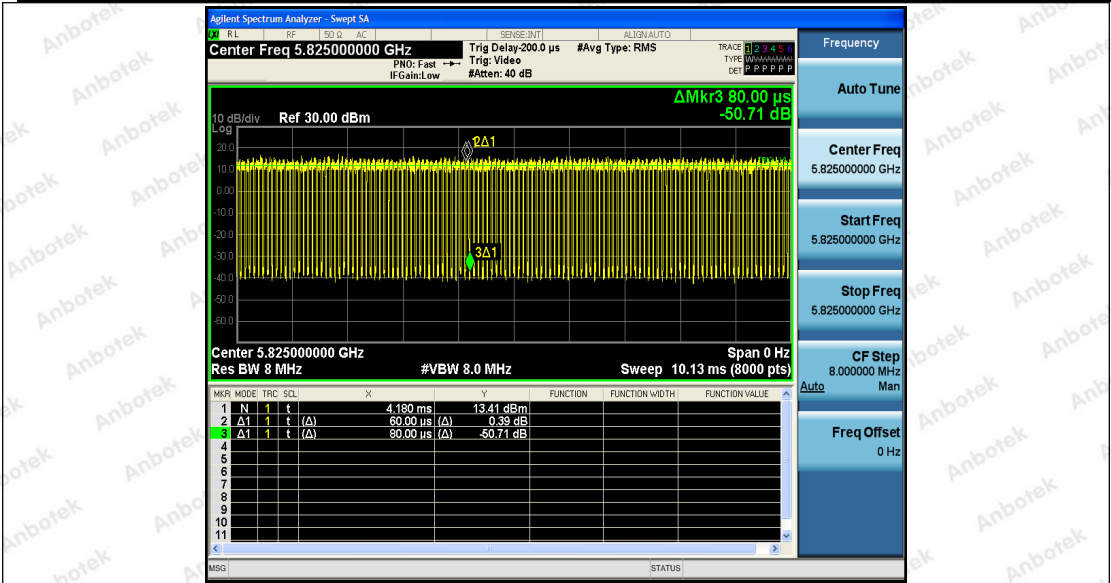

Shenzhen Anbotek Compliance Laboratory Limited

Address: 1/F., Building D, Sogood Science and Technology Park, Sanwei Community, Hangcheng Street, Bao'an District, Shenzhen, Guangdong, China.
Tel: (86) 755-26066440 Fax: (86) 755-26014772 Email: service@anbotek.com

Hotline 400-003-0500
www.anbotek.com