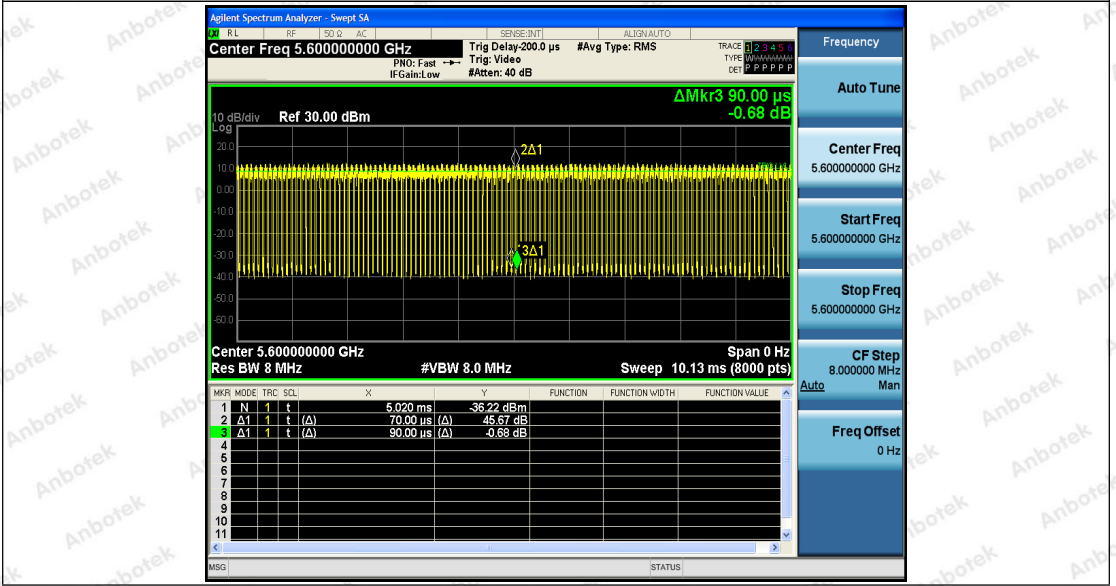

11AC20SISO_Ant2_5600

Shenzhen Anbotek Compliance Laboratory Limited

Address: 1/F., Building D, Sogood Science and Technology Park, Sanwei Community, Hangcheng Street, Bao'an District, Shenzhen, Guangdong, China.
Tel: (86) 755-26066440 Fax: (86) 755-26014772 Email: service@anbotek.com

Hotline
400-003-0500
www.anbotek.com