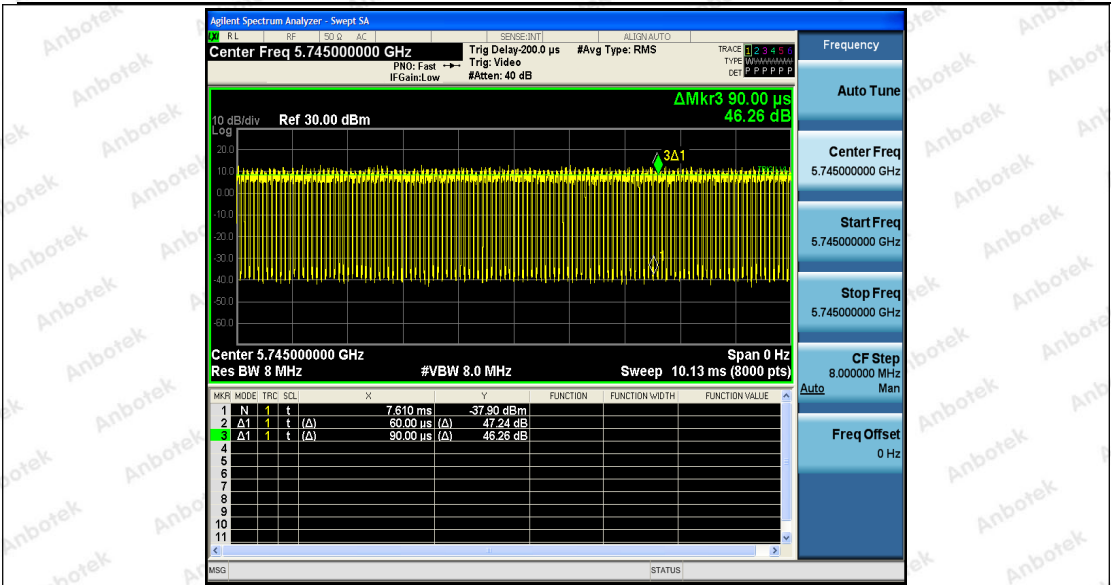

Shenzhen Anbotek Compliance Laboratory Limited

Address: 1/F., Building D, Sogood Science and Technology Park, Sanwei Community, Hangcheng Street, Bao'an District, Shenzhen, Guangdong, China.
Tel: (86) 755-26066440 Fax: (86) 755-26014772 Email: service@anbotek.com

Hotline 400-003-0500
www.anbotek.com