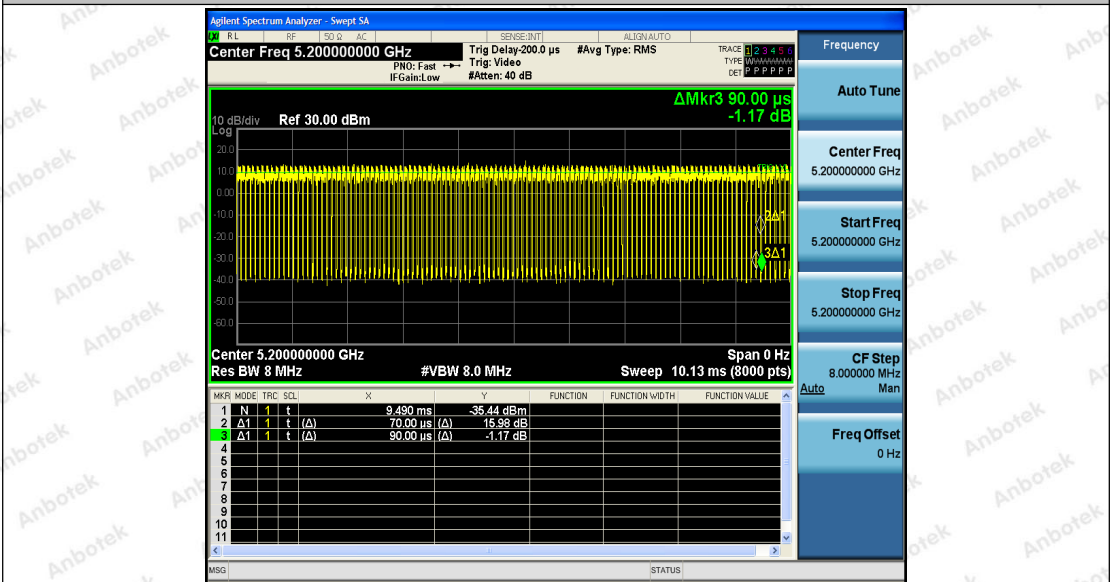

11AC20SISO_Ant2_5200