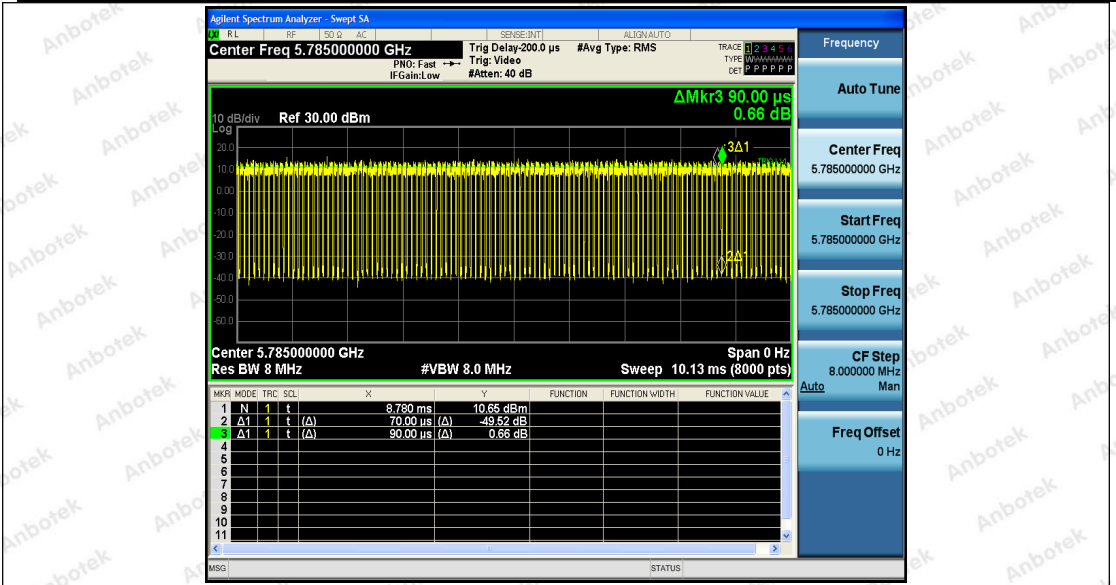

Shenzhen Anbotek Compliance Laboratory Limited

Address: 1/F., Building D, Sogood Science and Technology Park, Sanwei Community, Hangcheng Street, Bao'an District, Shenzhen, Guangdong, China.
Tel: (86) 755-26066440 Fax: (86) 755-26014772 Email: service@anbotek.com

Hotline
400-003-0500
www.anbotek.com