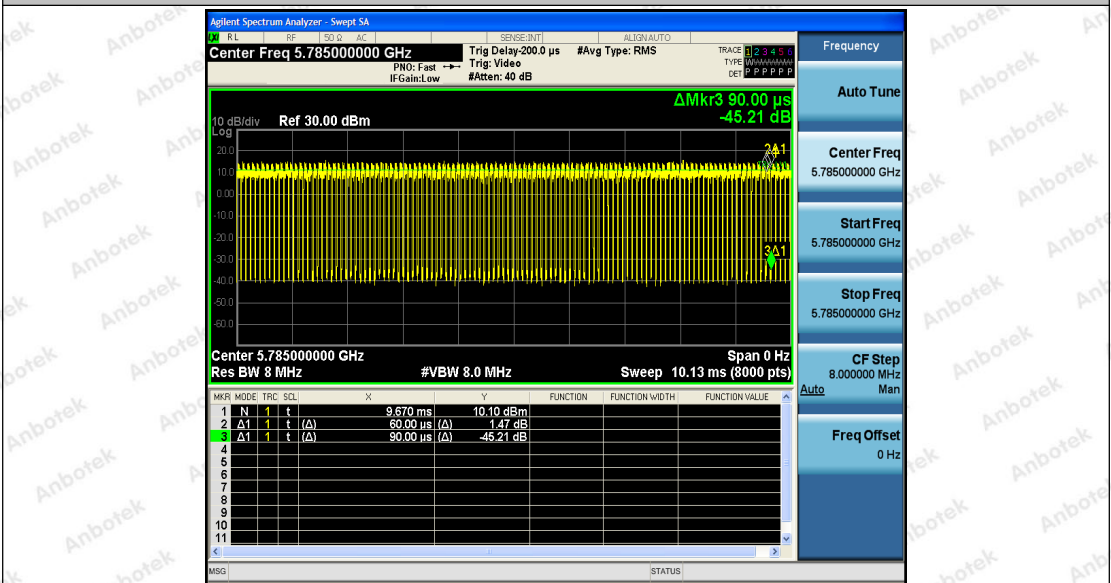

11AC20SISO_Ant1_5785

Shenzhen Anbotek Compliance Laboratory Limited

Address: 1/F., Building D, Sogood Science and Technology Park, Sanwei Community, Hangcheng Street, Bao'an District, Shenzhen, Guangdong, China.
Tel: (86) 755-26066440 Fax: (86) 755-26014772 Email: service@anbotek.com

Hotline 400-003-0500
www.anbotek.com