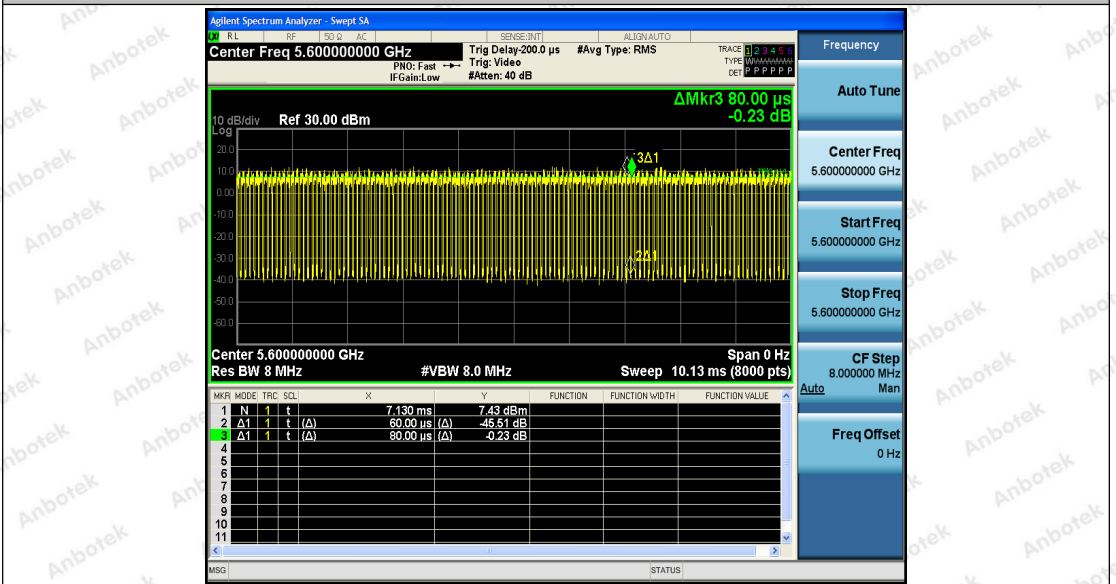

11A_Ant1_5600