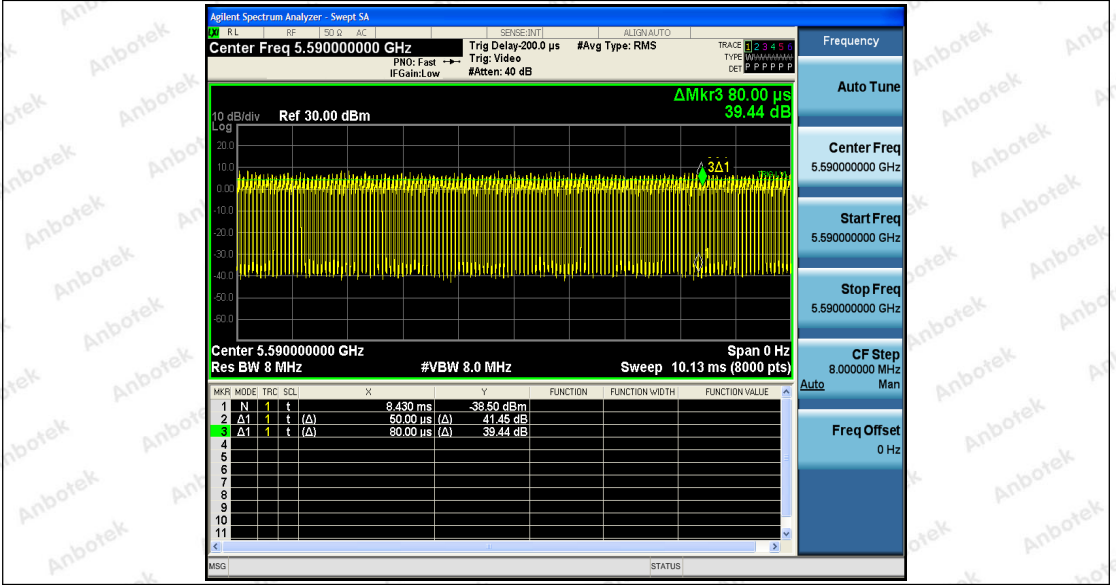

11N40SISO_Ant2_5590