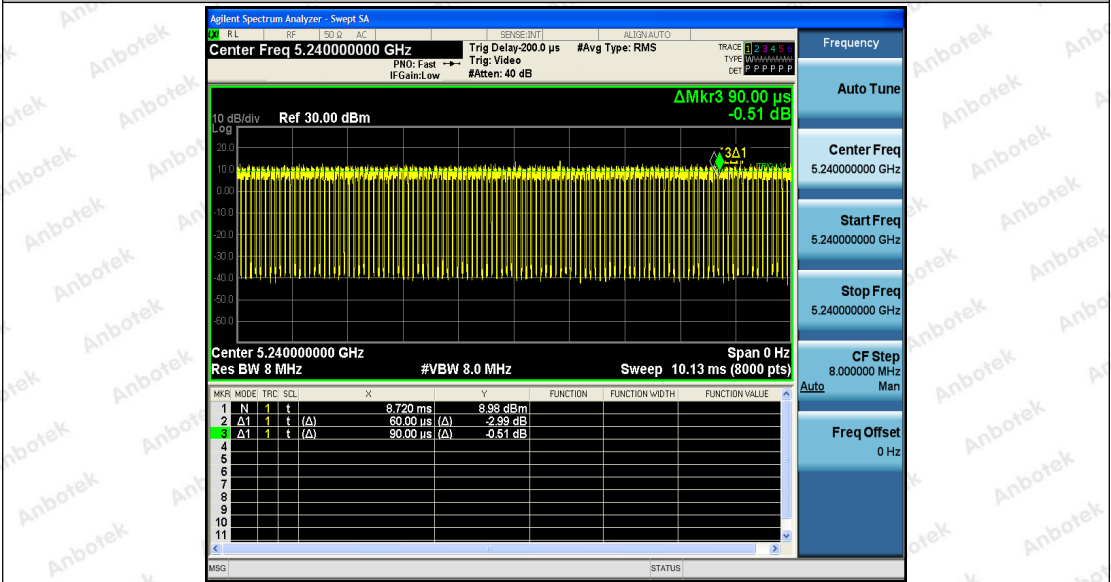

11N20SISO_Ant2_5240