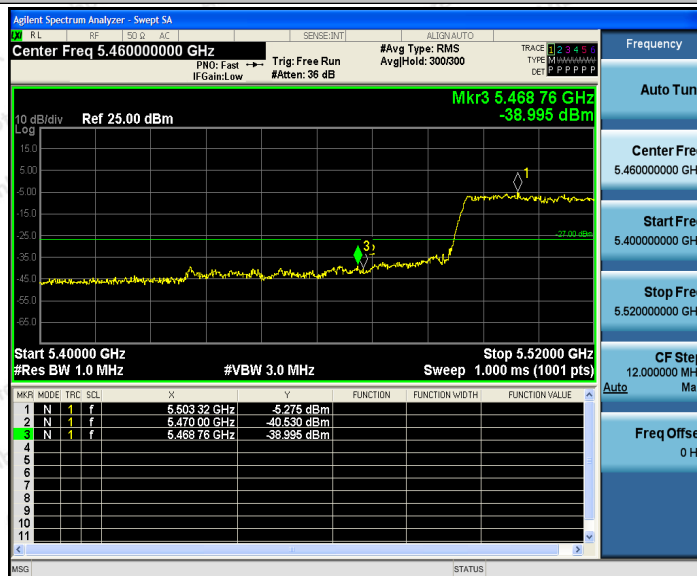

11AC80SISO_Ant2_High_5210

11AC80SISO_Ant1_Low_5530

Shenzhen Anbotek Compliance Laboratory Limited

Address: 1/F., Building D, Sogood Science and Technology Park, Sanwei Community, Hangcheng Street, Bao'an District, Shenzhen, Guangdong, China.
 Tel: (86) 755-26066440 Fax: (86) 755-26014772 Email: service@anbotek.com