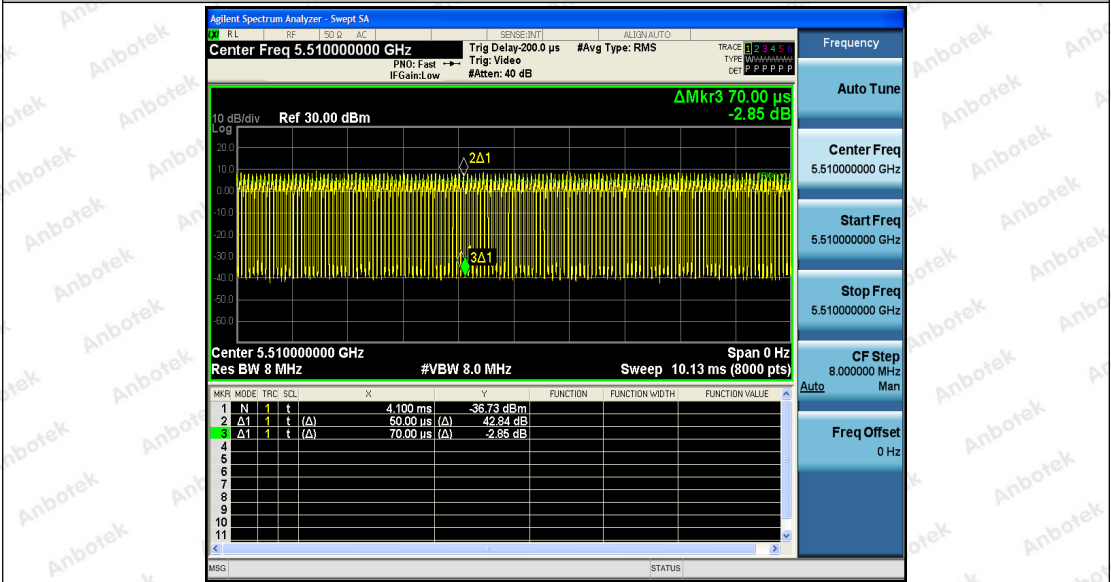

11AC40SISO_Ant2_5510