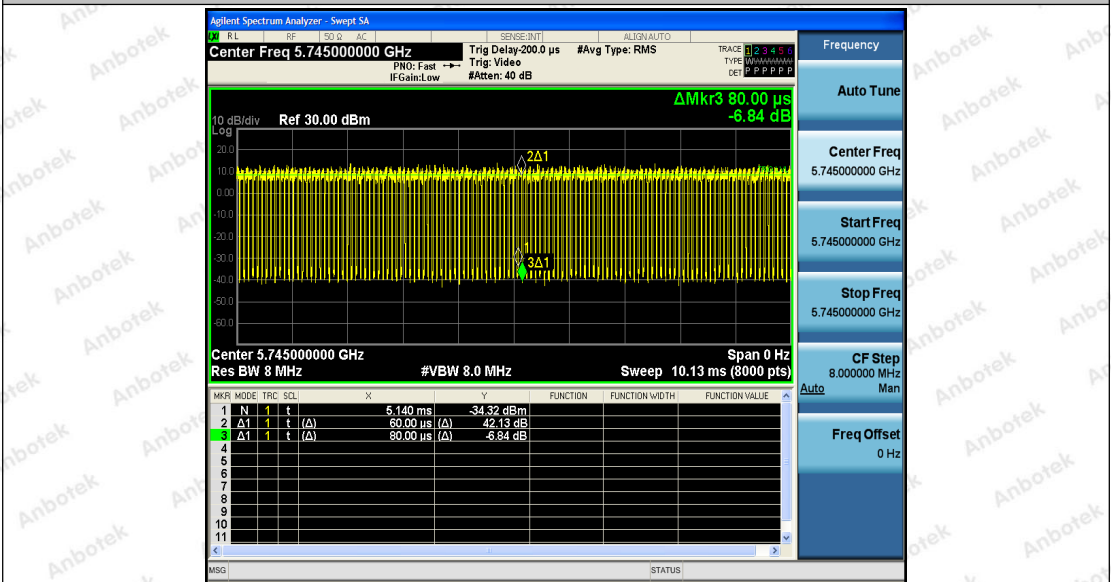

11A_Ant2_5745