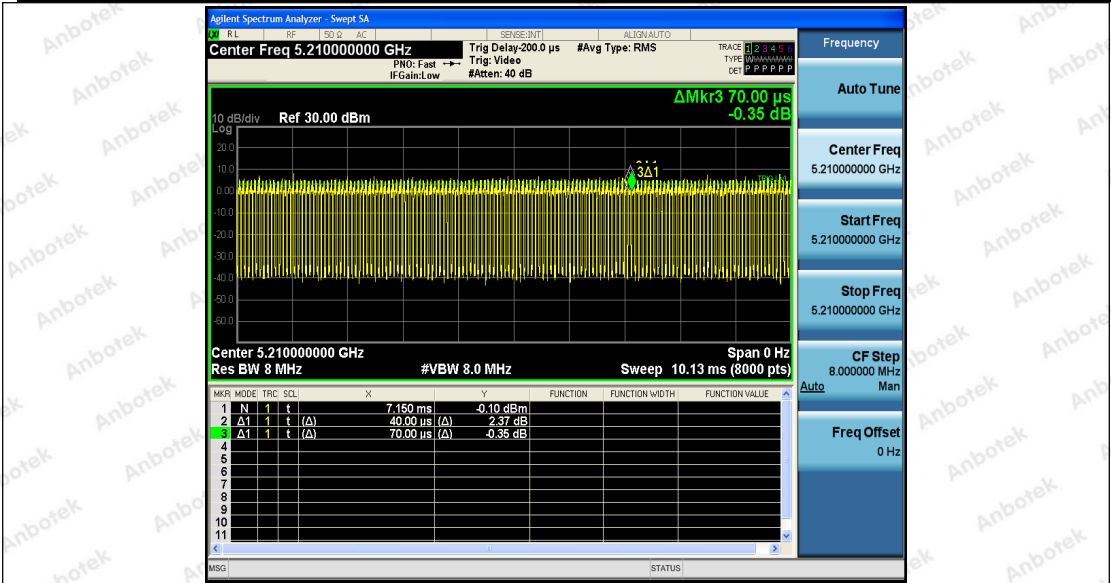

Shenzhen Anbotek Compliance Laboratory Limited

Address: 1/F., Building D, Sogood Science and Technology Park, Sanwei Community, Hangcheng Street, Bao'an District, Shenzhen, Guangdong, China.
Tel: (86) 755-26066440 Fax: (86) 755-26014772 Email: service@anbotek.com

Hotline 400-003-0500
www.anbotek.com