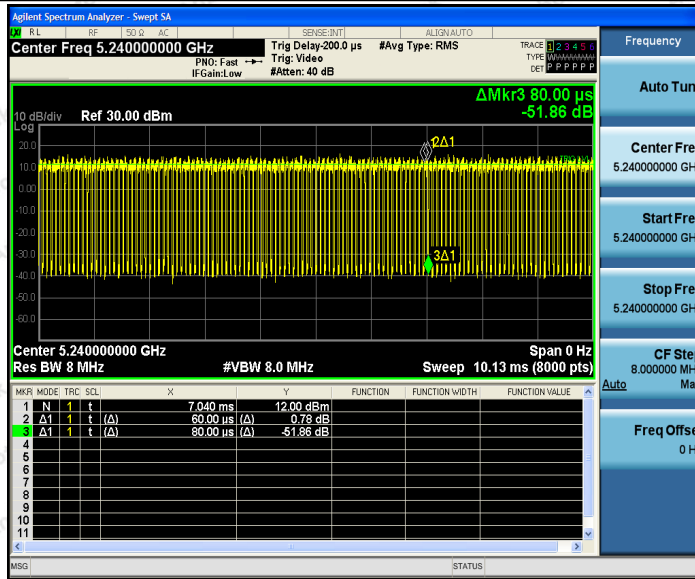

11A_Ant2_5240