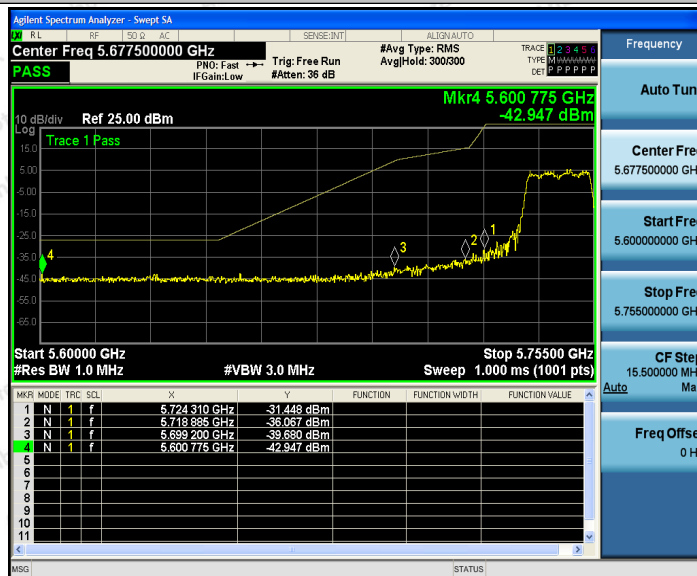

Tel: (86) 755-26066440 Fax: (86) 755-26014772 Email: service@anbotek.com

Hotline
 400-003-0500
 www.anbotek.com

11A_Ant2_High_5825

11N20SISO_Ant1_Low_5745

Shenzhen Anbotek Compliance Laboratory Limited

Address: 1/F., Building D, Sogood Science and Technology Park, Sanwei Community, Hangcheng Street, Bao'an District, Shenzhen, Guangdong, China.
 Tel: (86) 755-26066440 Fax: (86) 755-26014772 Email: service@anbotek.com