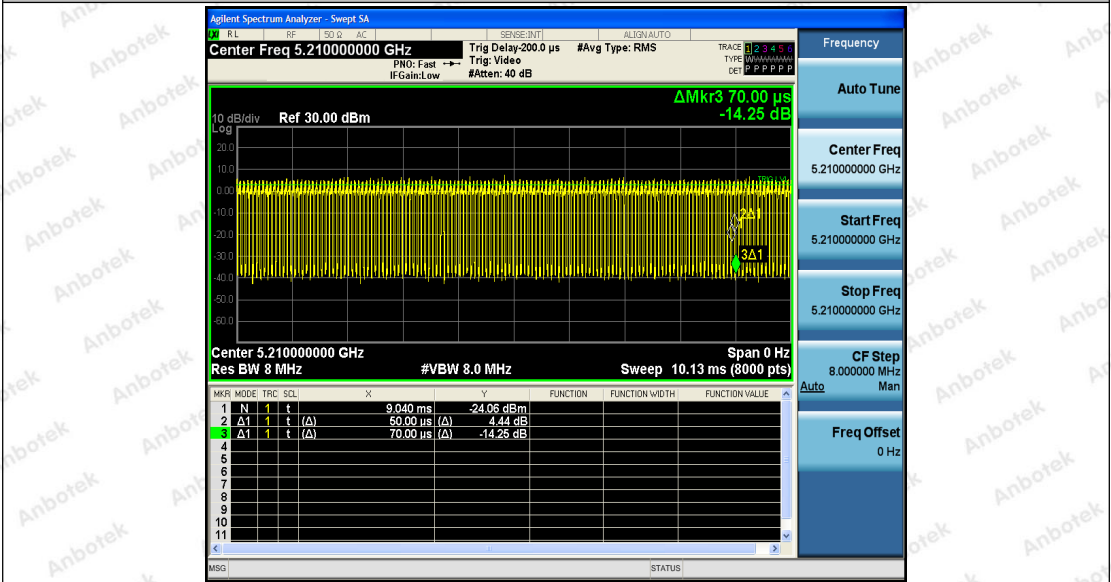

11AC80SISO_Ant2_5210