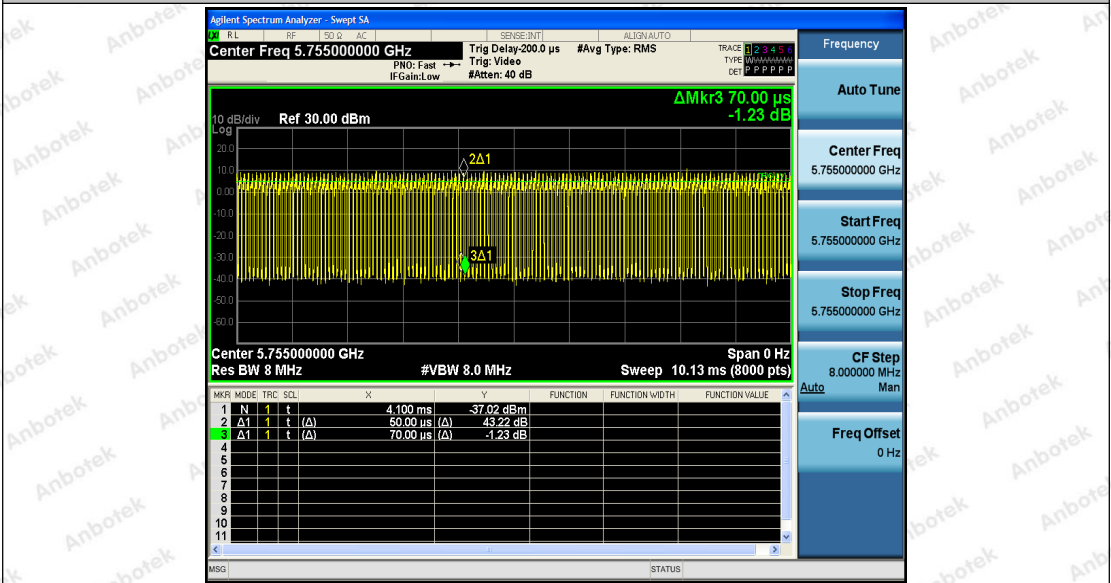

11AC40SISO_Ant2_5755

Shenzhen Anbotek Compliance Laboratory Limited

Address: 1/F., Building D, Sogood Science and Technology Park, Sanwei Community, Hangcheng Street, Bao'an District, Shenzhen, Guangdong, China.
Tel: (86) 755-26066440 Fax: (86) 755-26014772 Email: service@anbotek.com

Hotline 400-003-0500
www.anbotek.com