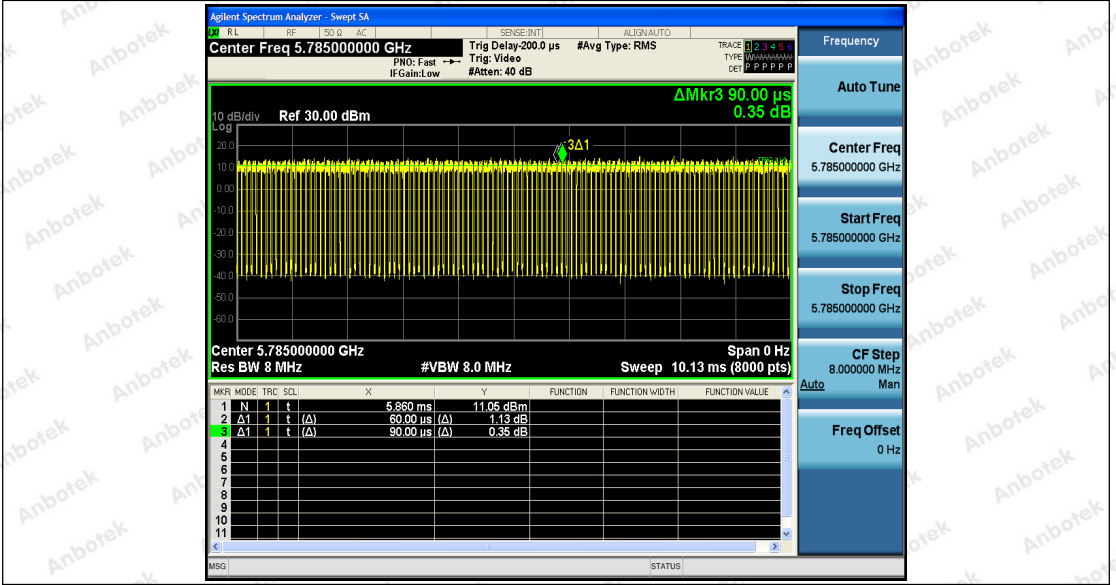

11N20SISO_Ant2_5785