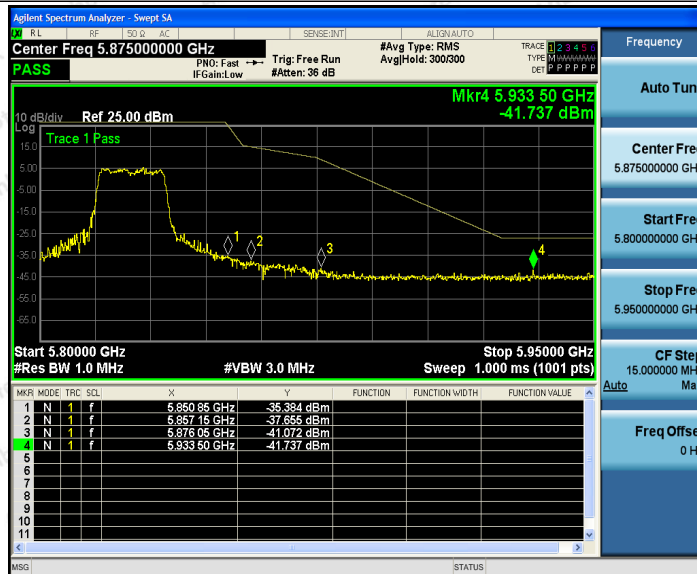

Tel: (86) 755-26066440 Fax: (86) 755-26014772 Email: service@anbotek.com

Hotline
 400-003-0500
 www.anbotek.com

11AC20SISO_Ant2_Low_5745

11AC20SISO_Ant1_High_5825

Shenzhen Anbotek Compliance Laboratory Limited