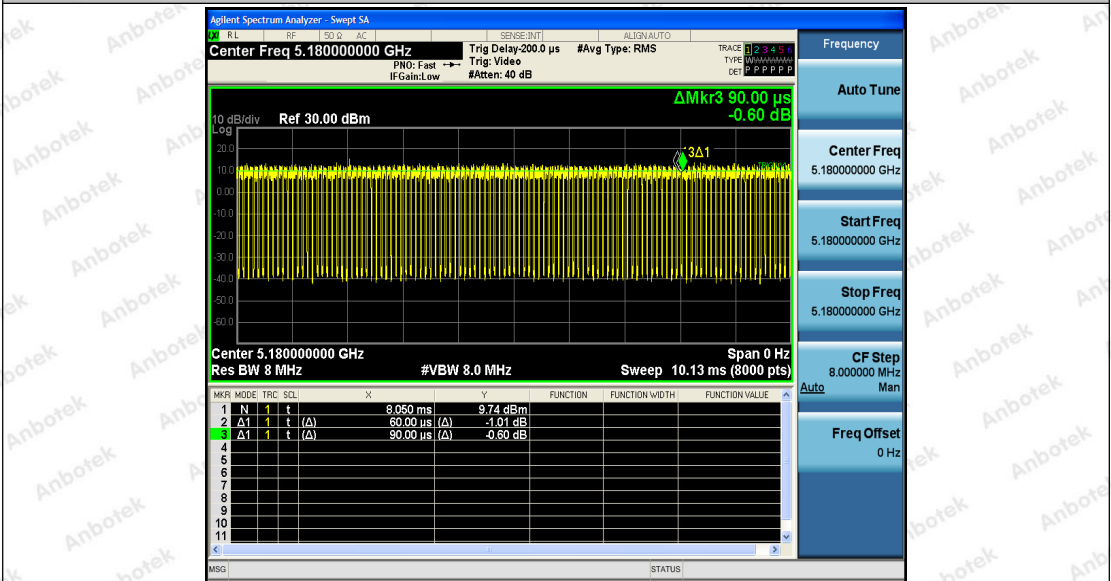

11N20SISO_Ant2_5180

Shenzhen Anbotek Compliance Laboratory Limited

Address: 1/F., Building D, Sogood Science and Technology Park, Sanwei Community, Hangcheng Street, Bao'an District, Shenzhen, Guangdong, China.
Tel: (86) 755-26066440 Fax: (86) 755-26014772 Email: service@anbotek.com

Hotline 400-003-0500
www.anbotek.com