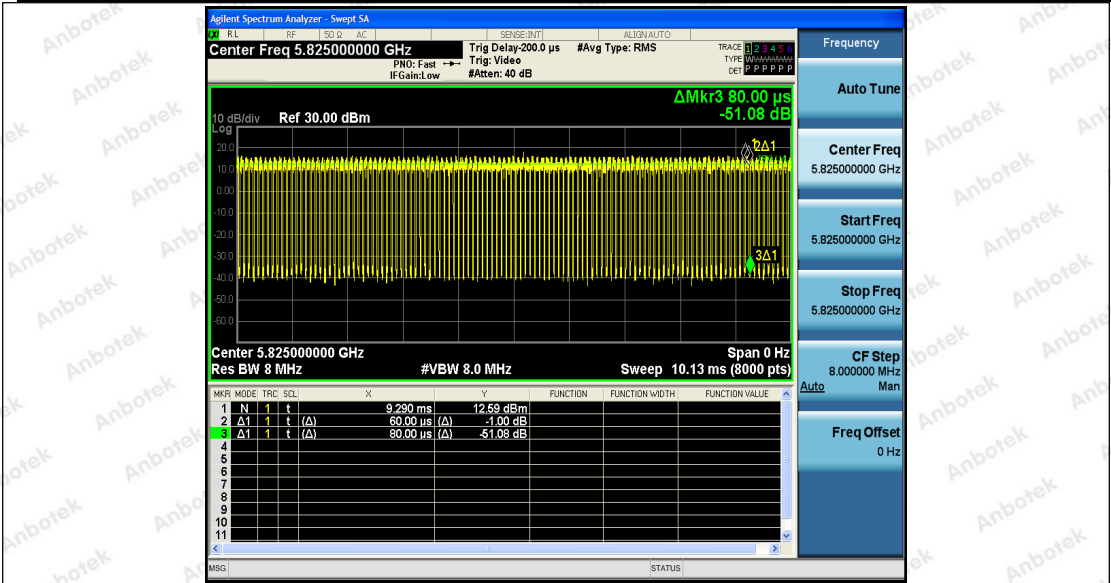

Shenzhen Anbotek Compliance Laboratory Limited

Address: 1/F., Building D, Sogood Science and Technology Park, Sanwei Community, Hangcheng Street, Bao'an District, Shenzhen, Guangdong, China.
Tel: (86) 755-26066440 Fax: (86) 755-26014772 Email: service@anbotek.com

Hotline 400-003-0500
www.anbotek.com