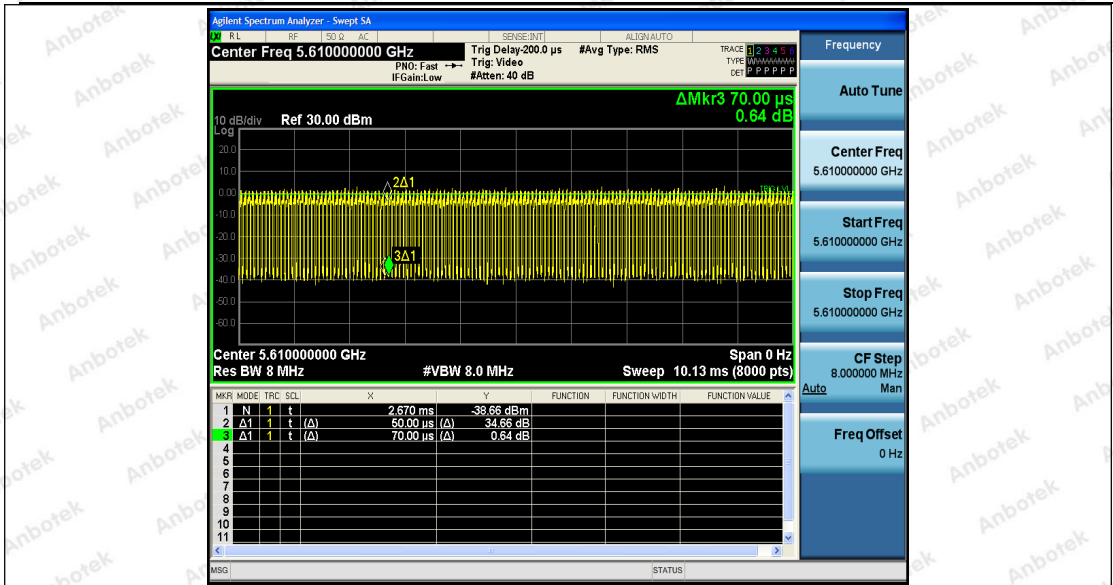

---End---

Shenzhen Anbotek Compliance Laboratory Limited

Address: 1/F., Building D, Sogood Science and Technology Park, Sanwei Community, Hangcheng Street, Bao'an District, Shenzhen, Guangdong, China.

Tel: (86) 755-26066440 Fax: (86) 755-26014772 Email: service@anbotek.com

Hotline
400-003-0500
www.anbotek.com