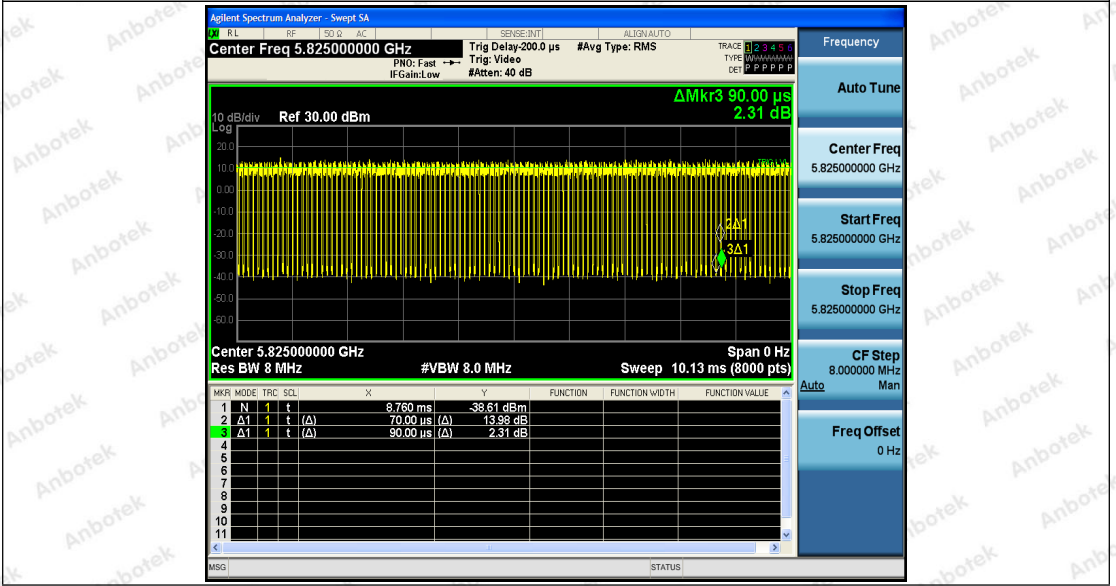

11N20SISO_Ant1_5825

Shenzhen Anbotek Compliance Laboratory Limited

Address: 1/F., Building D, Sogood Science and Technology Park, Sanwei Community, Hangcheng Street, Bao'an District, Shenzhen, Guangdong, China.
Tel: (86) 755-26066440 Fax: (86) 755-26014772 Email: service@anbotek.com

Hotline
400-003-0500
www.anbotek.com