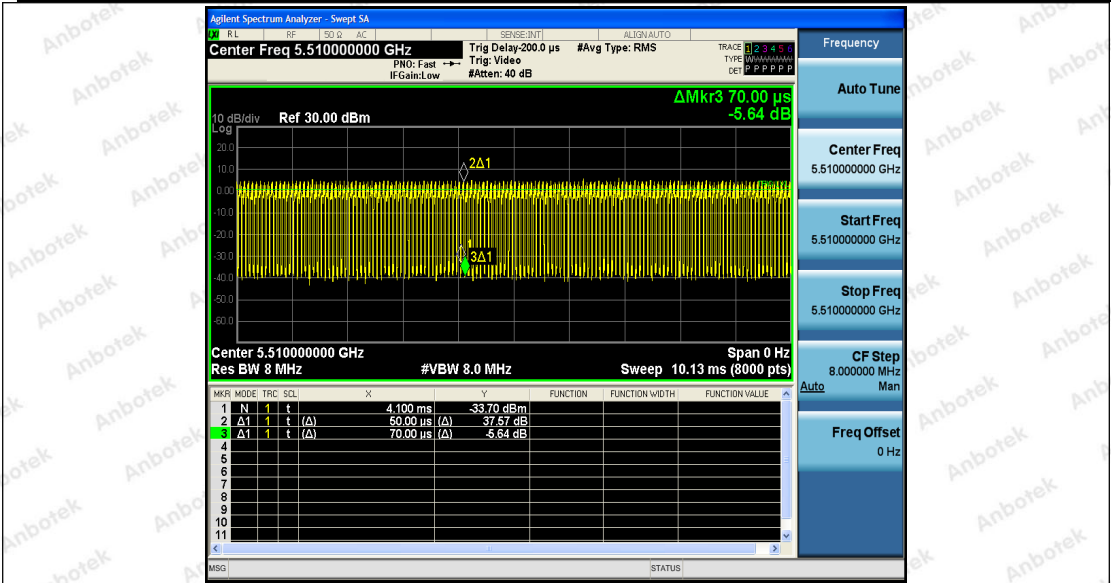

Shenzhen Anbotek Compliance Laboratory Limited

Address: 1/F., Building D, Sogood Science and Technology Park, Sanwei Community, Hangcheng Street, Bao'an District, Shenzhen, Guangdong, China.
Tel: (86) 755-26066440 Fax: (86) 755-26014772 Email: service@anbotek.com

Hotline 400-003-0500
www.anbotek.com