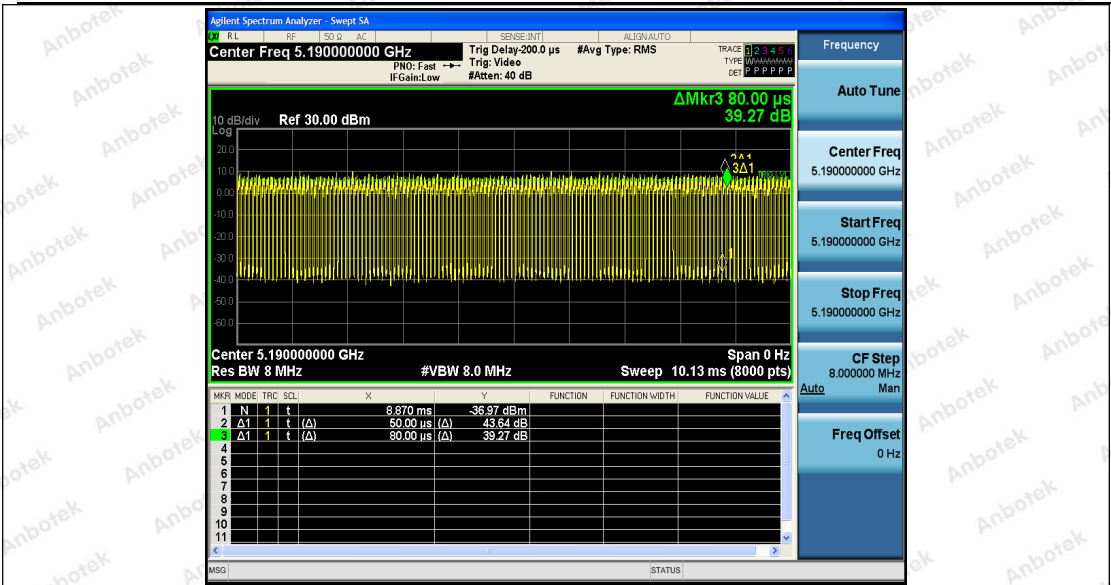

Shenzhen Anbotek Compliance Laboratory Limited

Address: 1/F., Building D, Sogood Science and Technology Park, Sanwei Community, Hangcheng Street, Bao'an District, Shenzhen, Guangdong, China.
Tel: (86) 755-26066440 Fax: (86) 755-26014772 Email: service@anbotek.com

Hotline 400-003-0500
www.anbotek.com