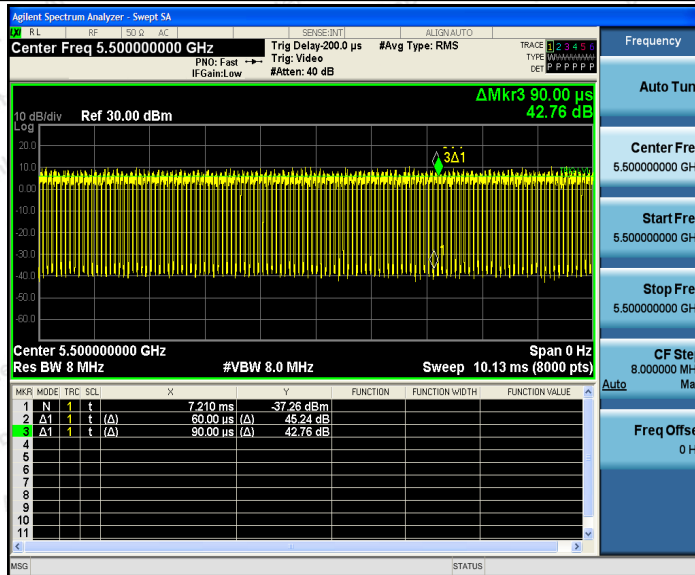

11A_Ant1_5500

11A_Ant2_5500

Shenzhen Anbotek Compliance Laboratory Limited

Address: 1/F., Building D, Sogood Science and Technology Park, Sanwei Community, Hangcheng Street, Bao'an District, Shenzhen, Guangdong, China.
Tel: (86) 755-26066440 Fax: (86) 755-26014772 Email: service@anbotek.com

Hotline
400-003-0500
www.anbotek.com