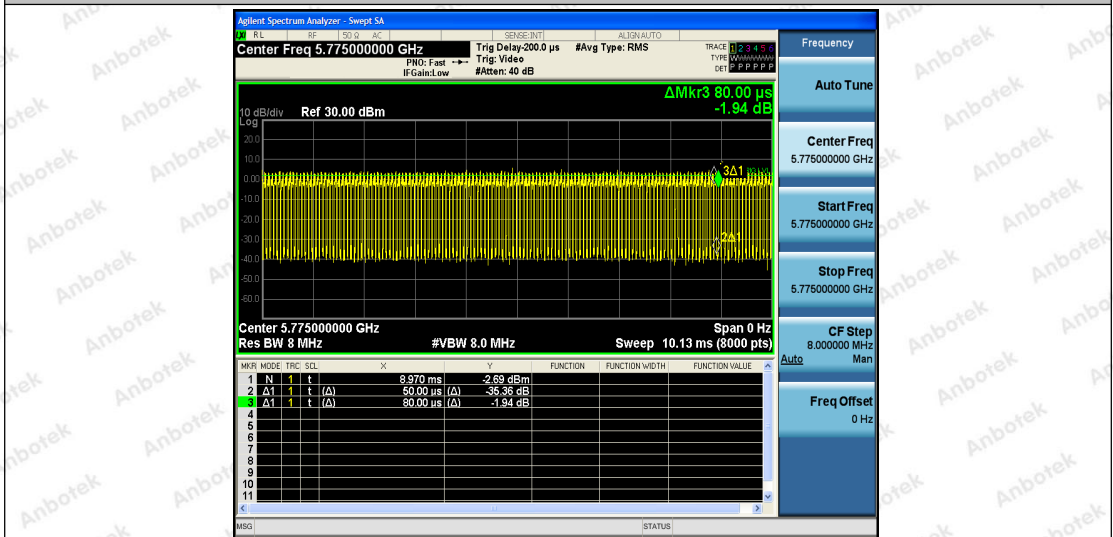

Hotline
 400-003-0500
 www.anbotek.com

11AC80SISO_Ant1_5775

11AC80SISO_Ant2_5775

---End---

Shenzhen Anbotek Compliance Laboratory Limited

Address: 1/F., Building D, Sogood Science and Technology Park, Sanwei Community, Hangcheng Street, Bao'an District, Shenzhen, Guangdong, China.