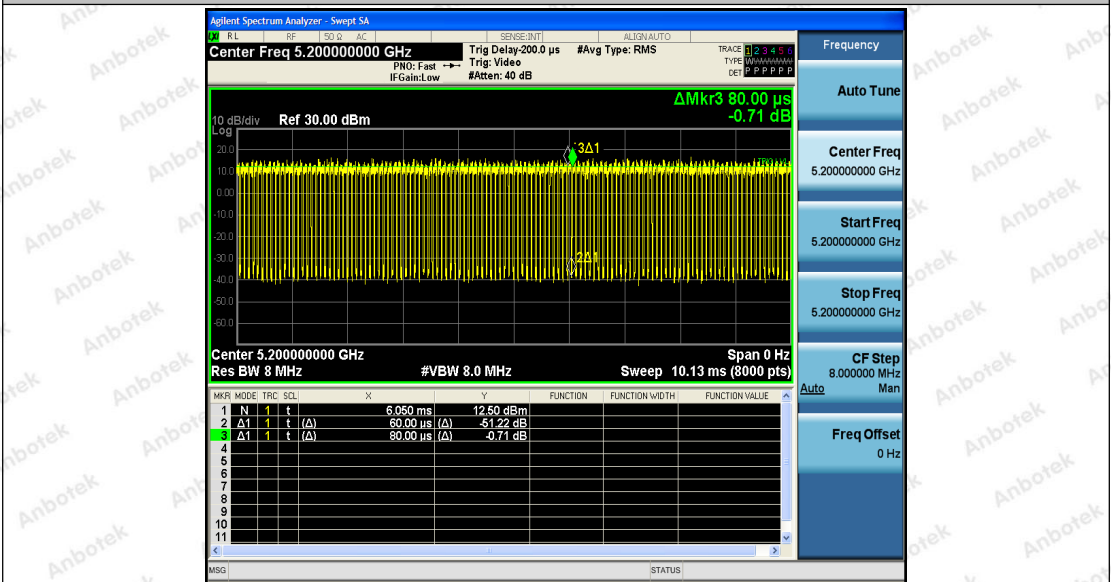

11A_Ant2_5200