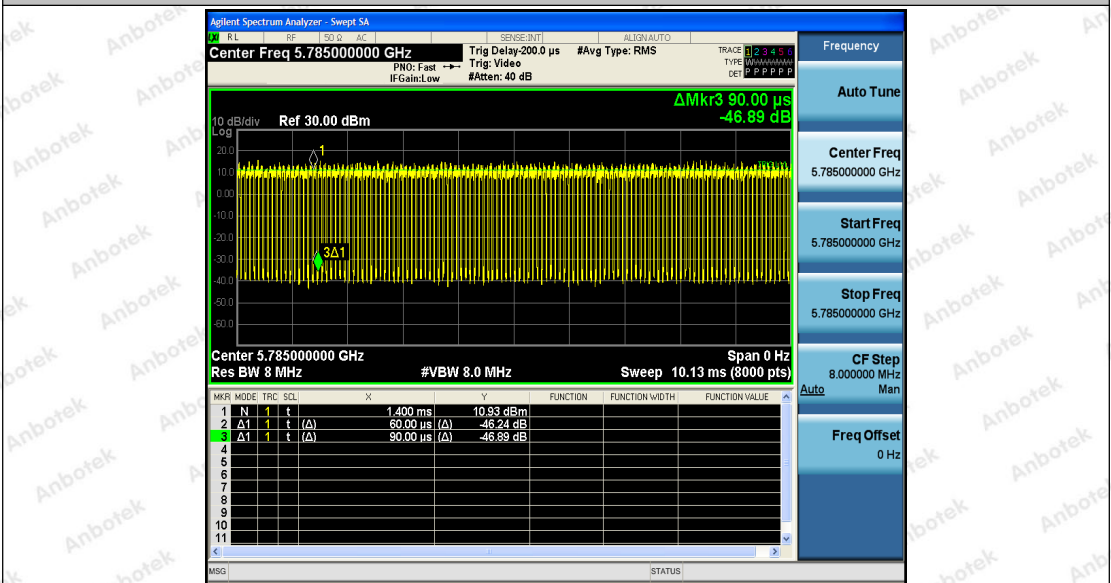

11A_Ant1_5785

Shenzhen Anbotek Compliance Laboratory Limited

Address: 1/F., Building D, Sogood Science and Technology Park, Sanwei Community, Hangcheng Street, Bao'an District, Shenzhen, Guangdong, China.
Tel: (86) 755-26066440 Fax: (86) 755-26014772 Email: service@anbotek.com

Hotline 400-003-0500
www.anbotek.com