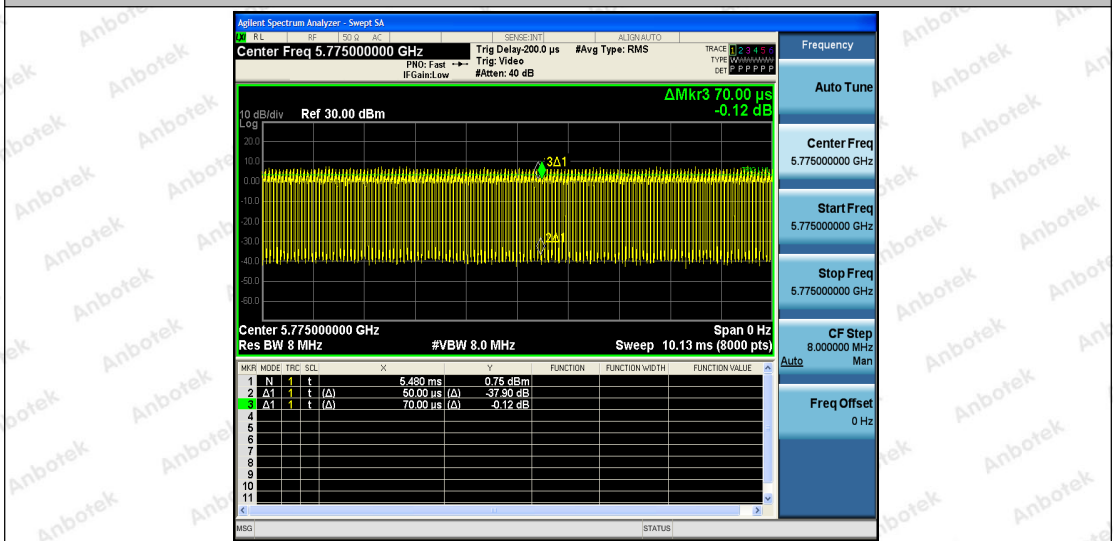

Hotline
 400-003-0500
 www.anbotek.com

11AC80SISO_Ant1_5775

11AC80SISO_Ant2_5775

---End---

Shenzhen Anbotek Compliance Laboratory Limited

Address: 1/F., Building D, Sogood Science and Technology Park, Sanwei Community, Hangcheng Street, Bao'an District, Shenzhen, Guangdong, China.