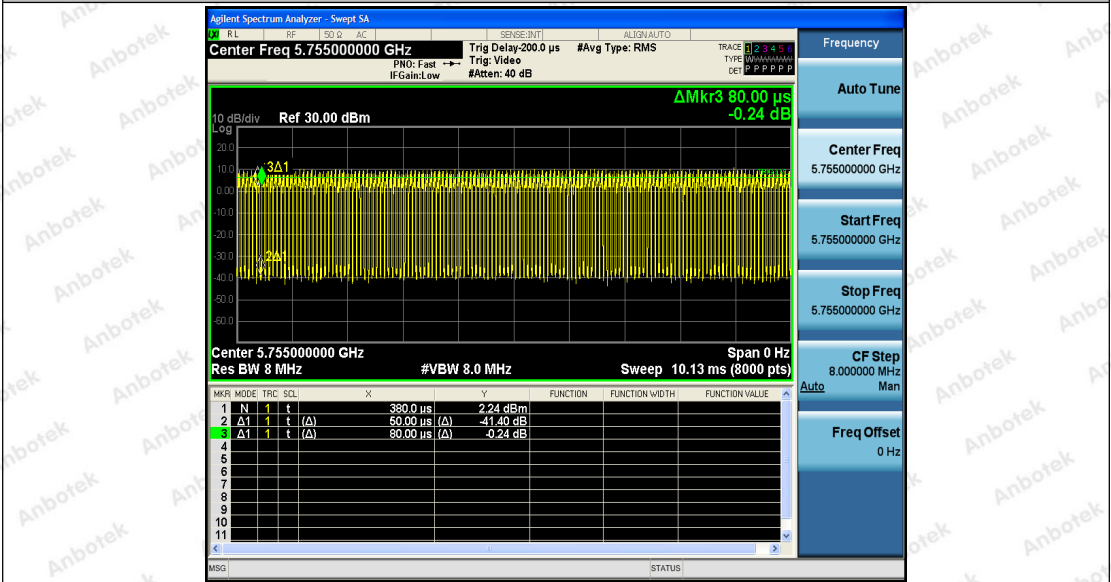

11AC40SISO_Ant1_5755