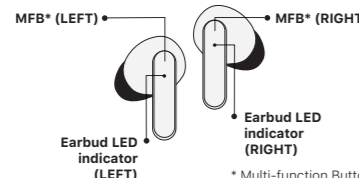

EN

GUESS EST. 1981

Active the earbuds from shipping & warehousing mode to normal mode

Power ON

Power OFF

BLUETOOTH MATCHING

Voice assistant

Call

Listen to the music

Charge

Specifications

Earbuds indicator: Status

Power OFF

Charging case indicator: Status

Precautions :

Charging

Power shortage

Recycling

CE

FCC ID: 2A7JZHKTWS

FCC warning:

The device has been evaluated to meet general RF exposure requirements.

The device has been evaluated to meet general RF exposure requirements.

PL

Specyfikacje

Wskaźnik słuchawek: Status

Brak parowania

Status Ładowanie

Niski poziom baterii

Ortzerzenia:

*Staraj się słuchać na niskiej głośności.

Table with 2 columns: Symbol, Wyjaśnienie