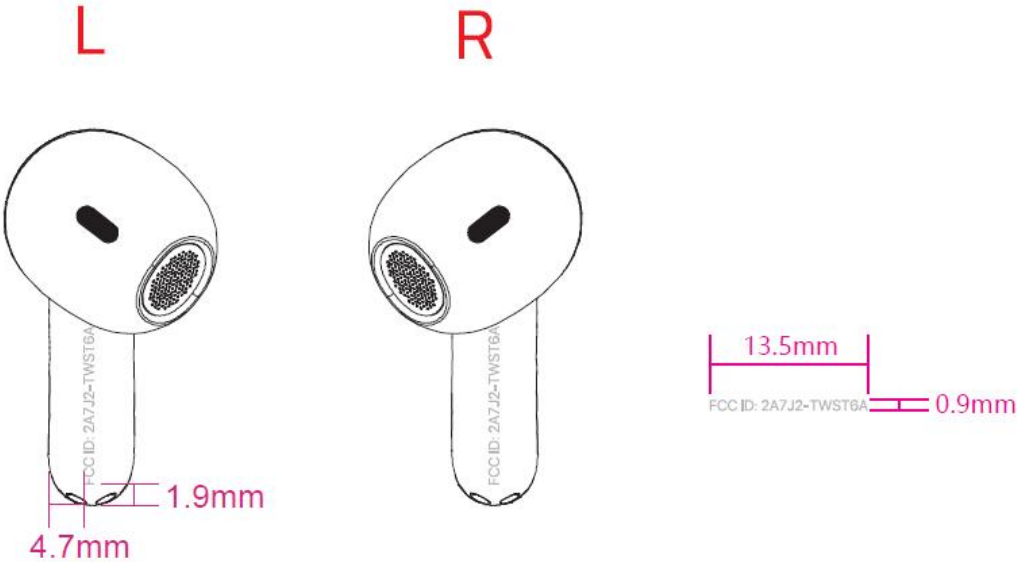

# Label Artwork and Location

Model: T61

Label:

Size: L\*W= 13.5\*0.9mm

Location