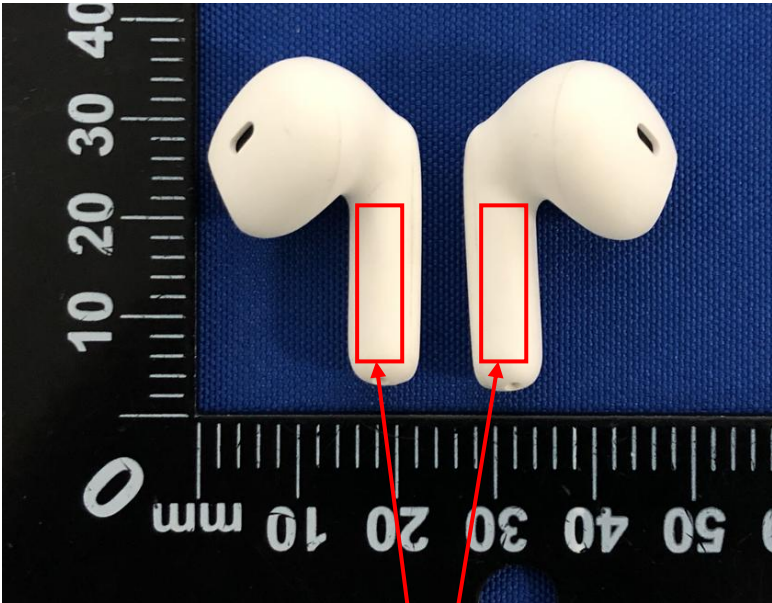

# Label Artwork and Location

Model: T61

Label:

Size: L\*W= 13.5\*0.9mm

Location