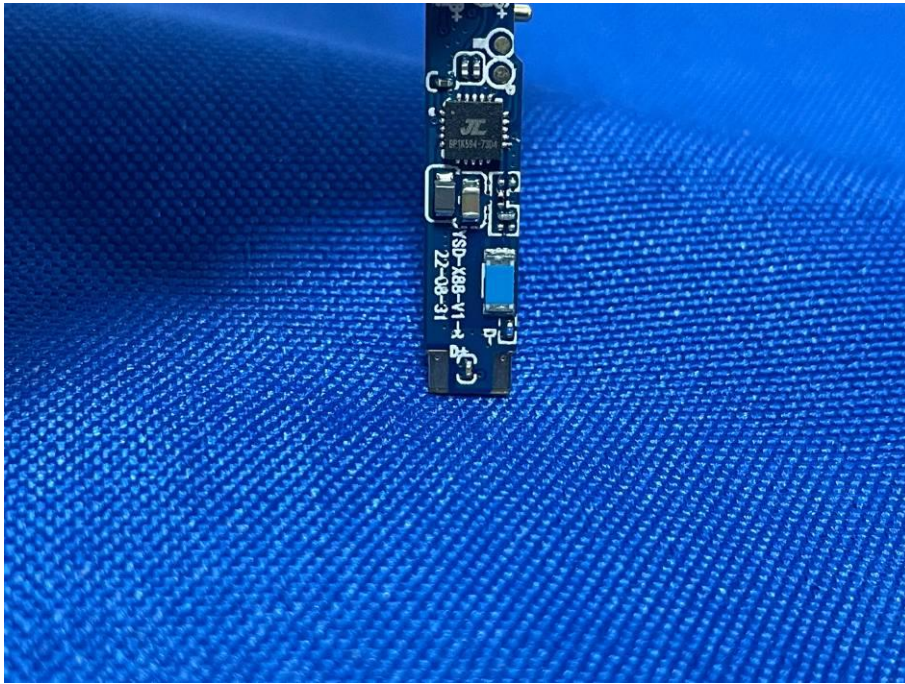

Appendix C: Photographs of EUT

Product: Wireless Earphones

Model: TJ14

Internal Photos

Antenna