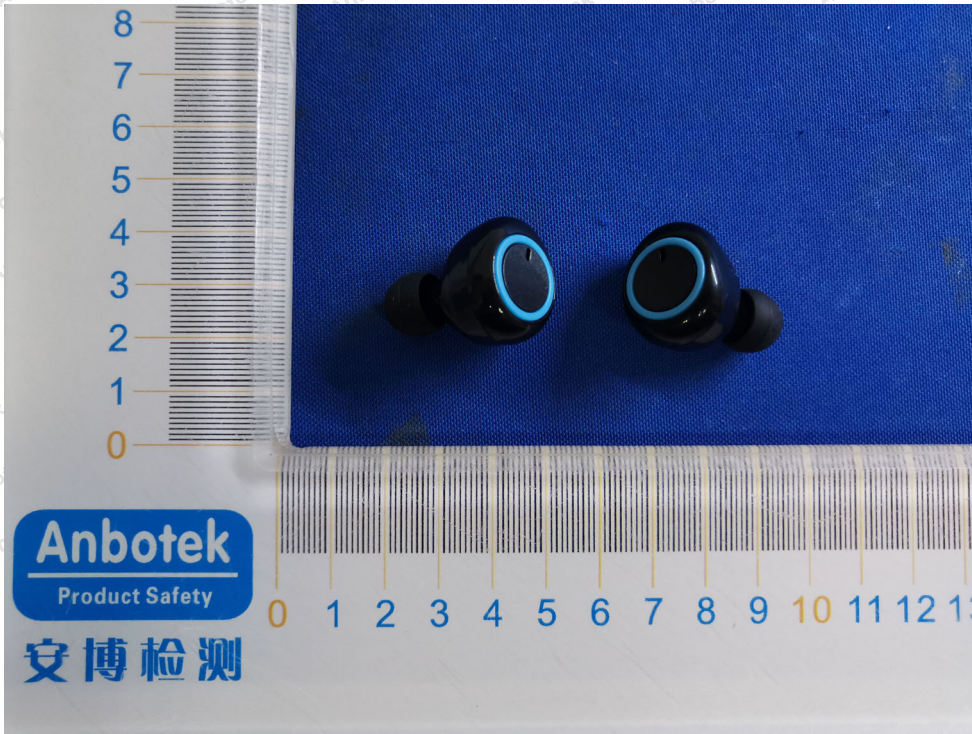

Code: AB-RF-05-b

Hotline

400-003-0500

www.anbotek.com.cn

Anbotek

Product Safety

Shenzhen Anbotek Compliance Laboratory Limited

Address: 1/F., Building D, Sogood Science and Technology Park, Sanwei Community, Hangcheng Street, Bao'an District, Shenzhen, Guangdong, China.  
Tel: (86) 0755-26066440 Fax: (86) 0755-26014772 Email: service@anbotek.com