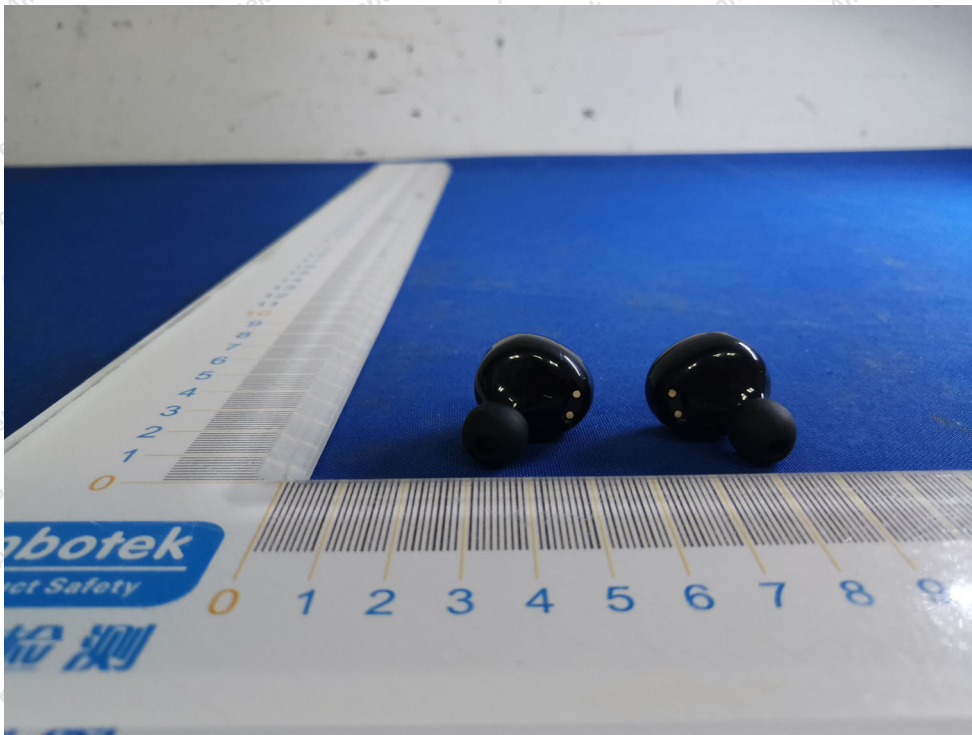

Anbotek

Product Safety

Shenzhen Anbotek Compliance Laboratory Limited

Address: 1/F., Building D, Sogood Science and Technology Park, Sanwei Community, Hangcheng Street, Bao'an District, Shenzhen, Guangdong, China.
Tel: (86) 0755-26066440 Fax: (86) 0755-26014772 Email: service@anbotek.com

Code: AB-RF-05-b

Hotline

400-003-0500

www.anbotek.com.cn