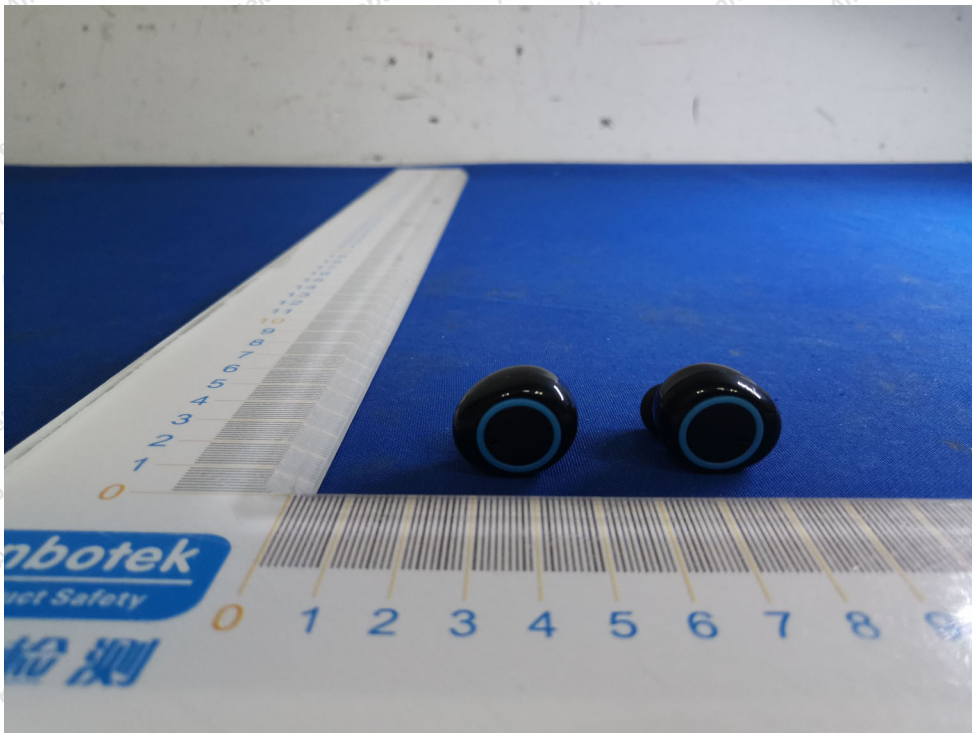

Anbotek

Product Safety

Shenzhen Anbotek Compliance Laboratory Limited

Address: 1/F., Building D, Sogood Science and Technology Park, Sanwei Community, Hangcheng Street, Bao'an District, Shenzhen, Guangdong, China.
Tel: (86) 0755-26066440 Fax: (86) 0755-26014772 Email: service@anbotek.com

Code: AB-RF-05-b

Hotline

400-003-0500

www.anbotek.com.cn