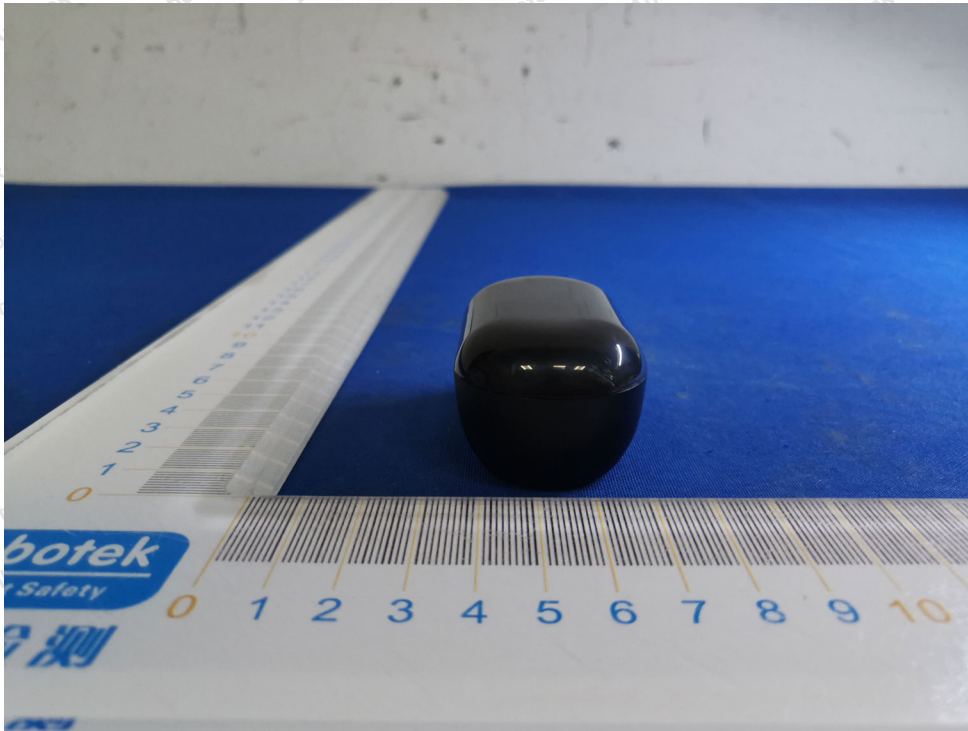

Anbotek

Product Safety

Shenzhen Anbotek Compliance Laboratory Limited

Address: 1/F., Building D, Sogood Science and Technology Park, Sanwei Community, Hangcheng Street, Bao'an District, Shenzhen, Guangdong, China.
Tel: (86) 0755-26066440 Fax: (86) 0755-26014772 Email: service@anbotek.com

Code: AB-RF-05-b

Hotline

400-003-0500

www.anbotek.com.cn