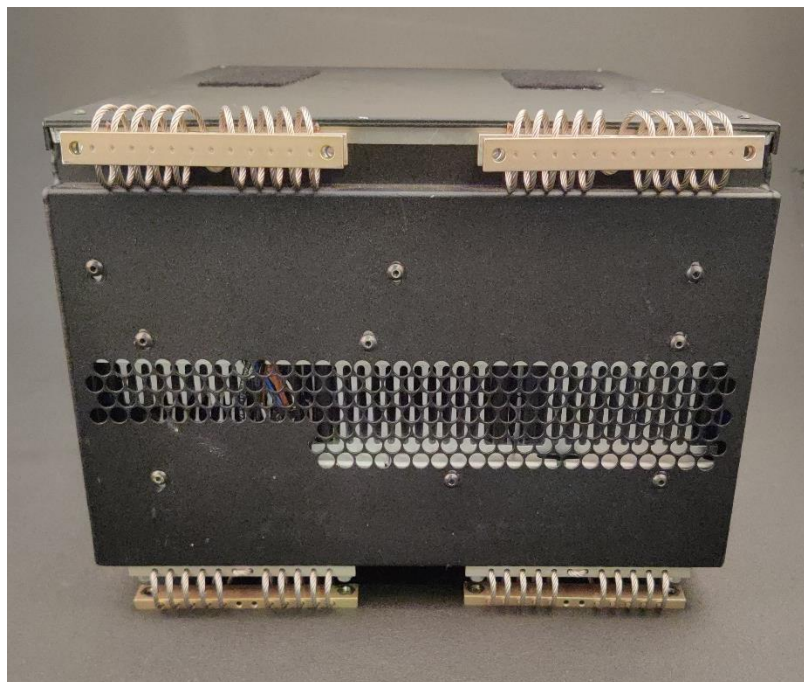

	<p>PHOTO ALL VIEW</p>	<p>Model: FXm-B100 Model J</p>
---	-----------------------	------------------------------------

Appendix: Photo of DUT

Overall View Size: W X D X H = 240mm X 475mm X 312mm

	PHOTO ALL VIEW	Model: FXm-B100 Model J
---	----------------	----------------------------

Front view

Side view

PHOTO ALL VIEW

Model:
FXm-B100 Model J

Top view

Back view

PHOTO ALL VIEW

Model:
FXm-B100 Model J