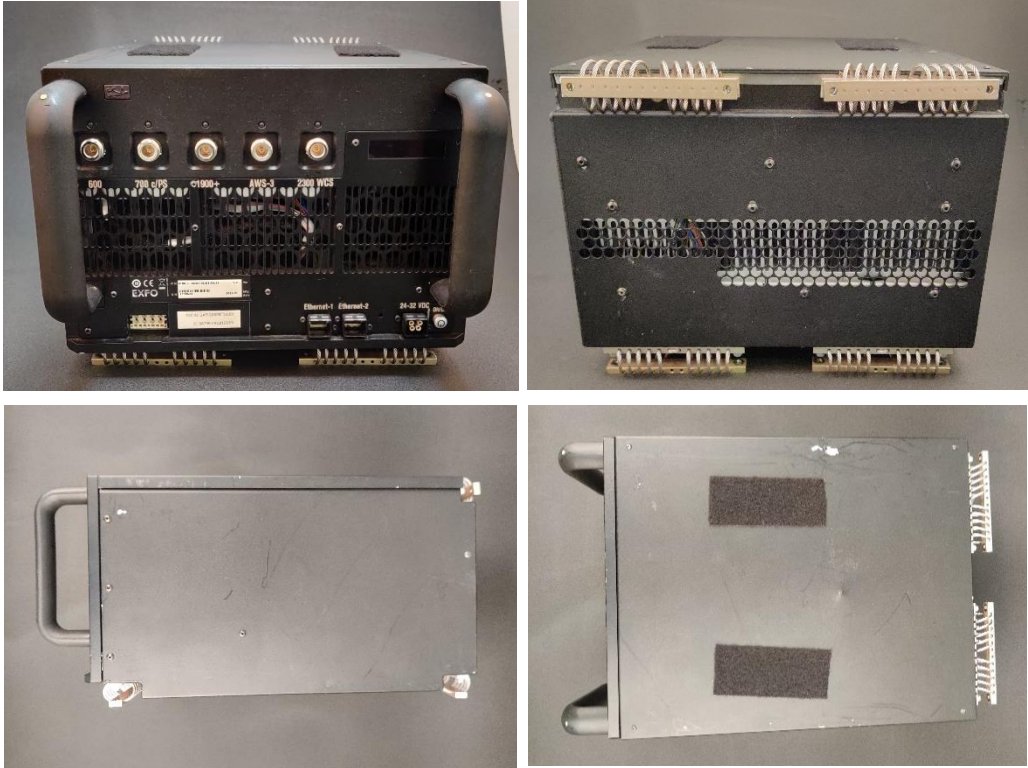

	<p>PHOTO ALL VIEW</p>	<p>Model: FXm-B100 Model J</p>
---	-----------------------	------------------------------------

Appendix: Photo of DUT

Overall View Size: W X D X H = 240mm X 475mm X 312mm

	PHOTO ALL VIEW	Model: FXm-B100 Model J
---	----------------	----------------------------

Front view

Side view

PHOTO ALL VIEW

Model:
FXm-B100 Model J

Top view

Back view

PHOTO ALL VIEW

Model:
FXm-B100 Model J

Bottom view