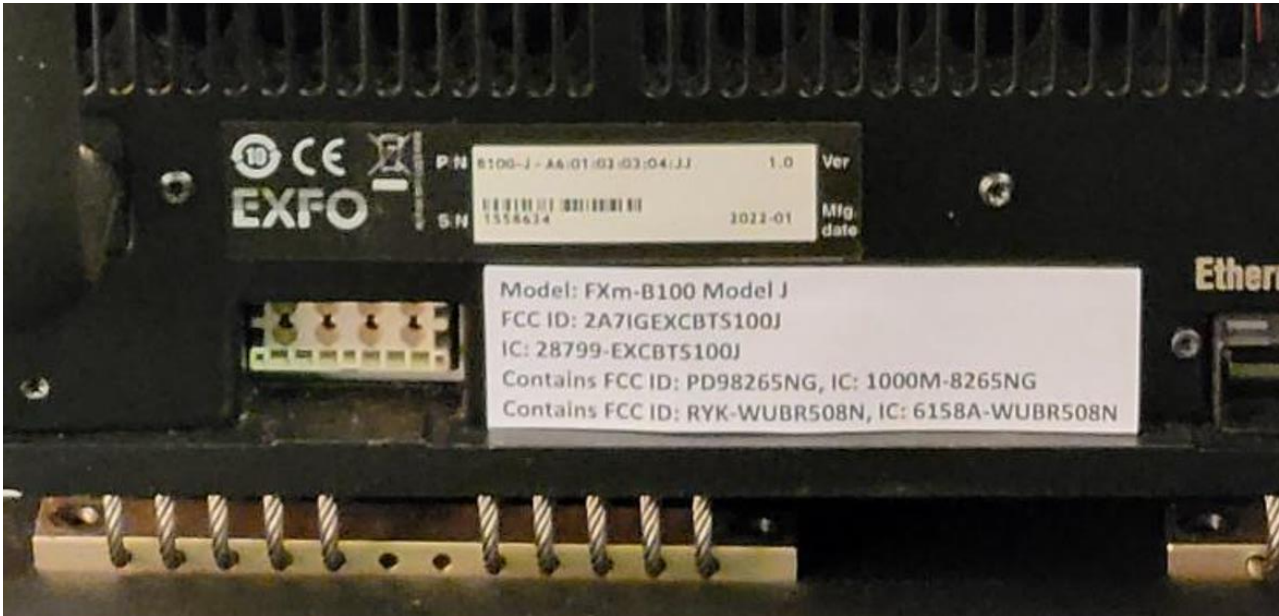

	<p>PHOTO ALL VIEW</p>	<p>Model: FXm-B100 Model J</p>
---	-----------------------	------------------------------------

Appendix: Photo of DUT

Overall View Size: W X D X H = 240mm X 475mm X 312mm

	PHOTO ALL VIEW	Model: FXm-B100 Model J
---	----------------	----------------------------

Front view

Side view

PHOTO ALL VIEW

Model:
FXm-B100 Model J

Top view

Back view

PHOTO ALL VIEW

Model:
FXm-B100 Model J