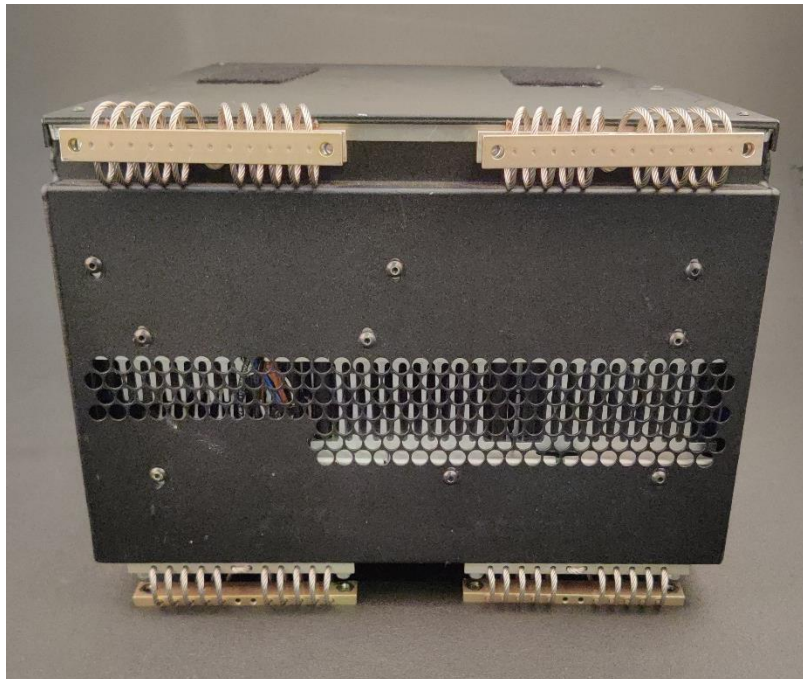


	<p>PHOTO ALL VIEW</p>	<p>Model: FXm-B100 Model I</p>
---	-----------------------	------------------------------------

Appendix: Photo of DUT

Overall View Size: W X D X H = 240mm X 475mm X 312mm

PHOTO ALL VIEW

Model:
FXm-B100 Model I

Front view

Side view

PHOTO ALL VIEW

Model:
FXm-B100 Model I

Top view

Back view

PHOTO ALL VIEW

Model:
FXm-B100 Model I

Bottom view