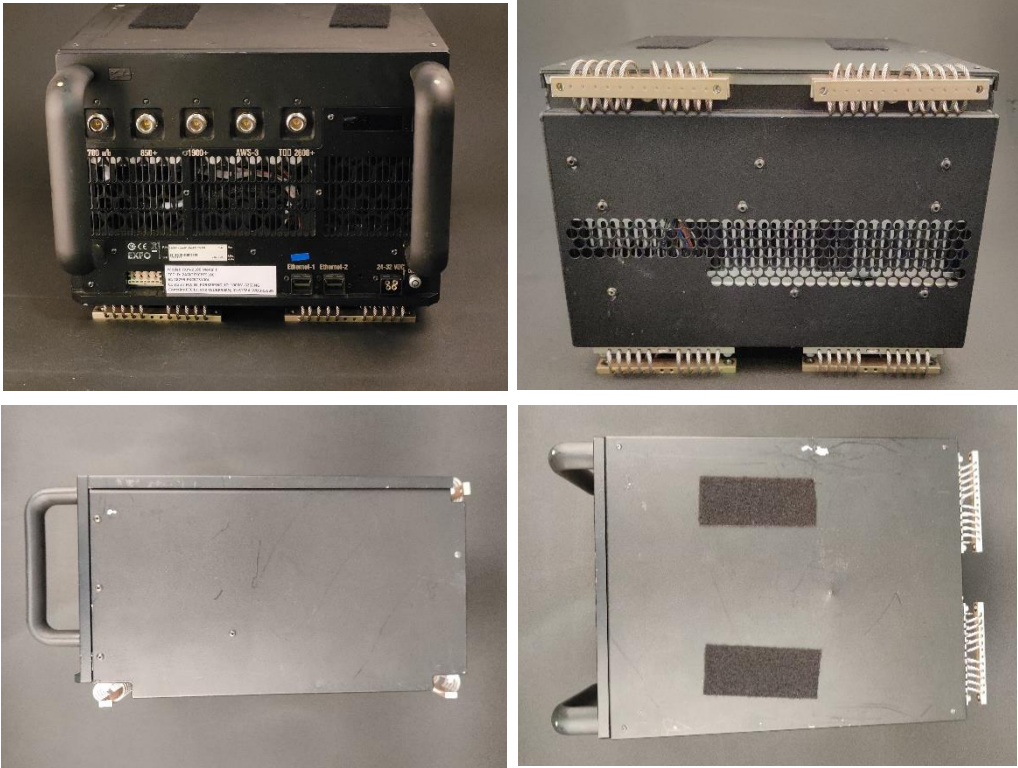


	<p>PHOTO ALL VIEW</p>	<p>Model: FXm-B100 Model I</p>
---	-----------------------	------------------------------------

Appendix: Photo of DUT

Overall View Size: W X D X H = 240mm X 475mm X 312mm

PHOTO ALL VIEW

Model:
FXm-B100 Model I

Front view

Side view

PHOTO ALL VIEW

Model:
FXm-B100 Model I

Top view

Back view

PHOTO ALL VIEW

Model:
FXm-B100 Model I

Bottom view