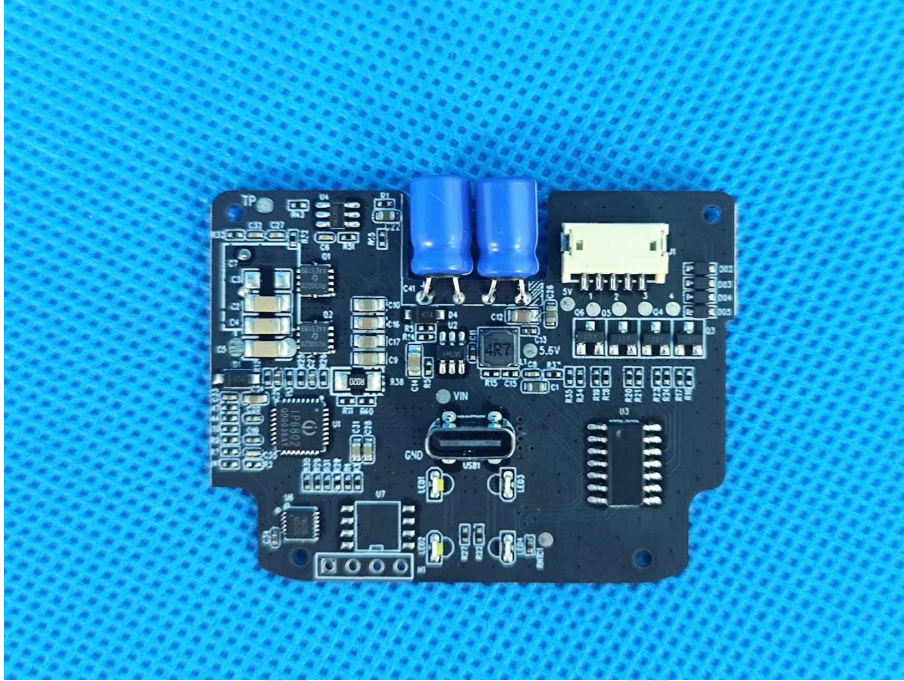

ZHONGHAN

FCC ID:2A7HQ-M3050-00

EUT PHOTOS Internal Photos

ZHONGHAN

FCC ID:2A7HQ-M3050-00

ZHONGHAN

FCC ID:2A7HQ-M3050-00

ZHONGHAN