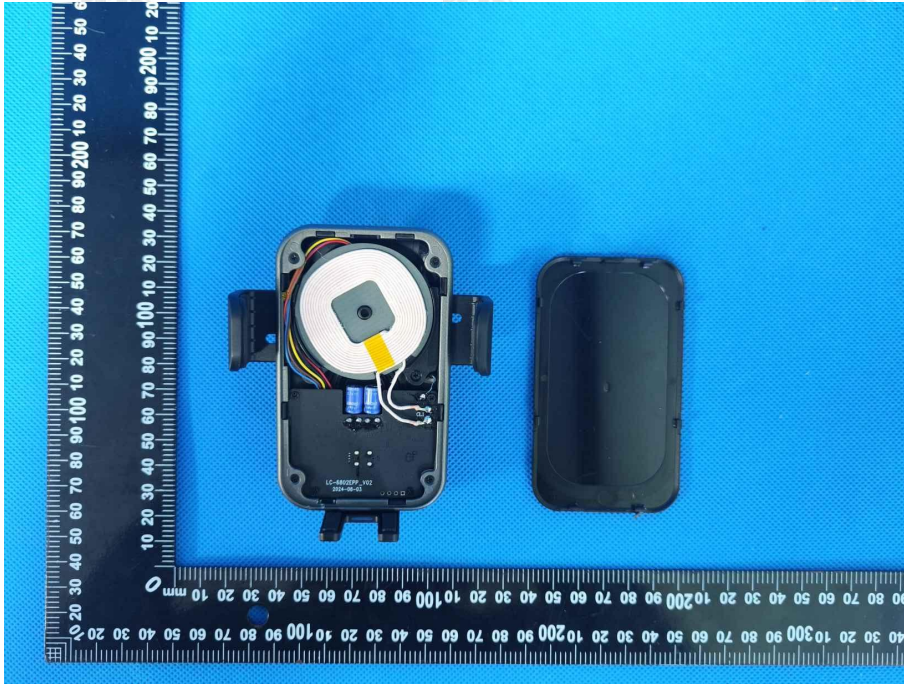

ZHONGHAN

FCC ID:2A7HQ-M3050-00

EUT PHOTOS Internal Photos

ZHONGHAN

FCC ID:2A7HQ-M3050-00

ZHONGHAN

FCC ID:2A7HQ-M3050-00

ZHONGHAN