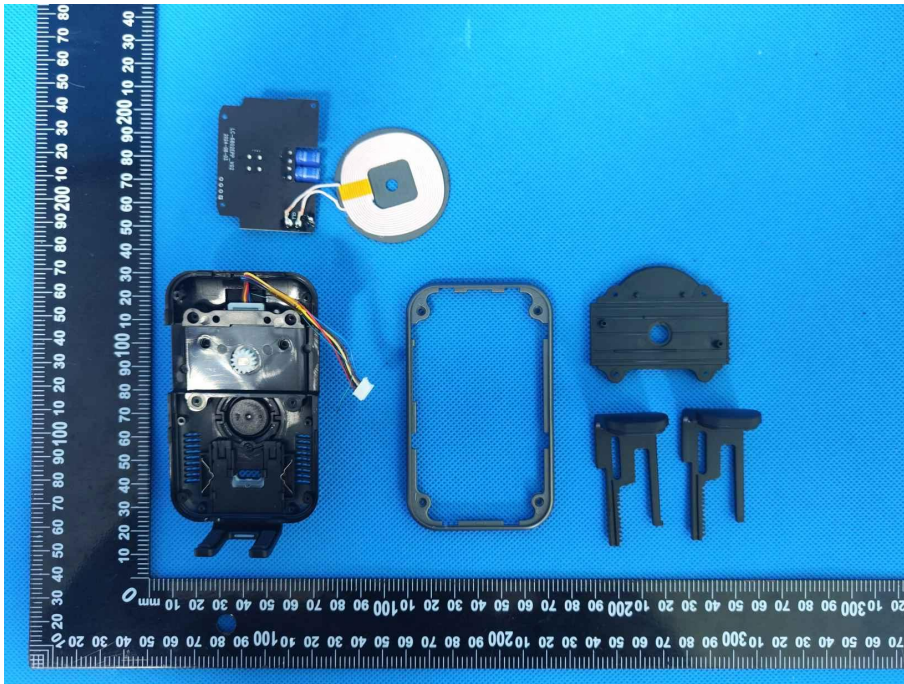

ZHONGHAN

FCC ID:2A7HQ-M3050-00

EUT PHOTOS Internal Photos

ZHONGHAN

FCC ID:2A7HQ-M3050-00

ZHONGHAN

FCC ID:2A7HQ-M3050-00

ZHONGHAN