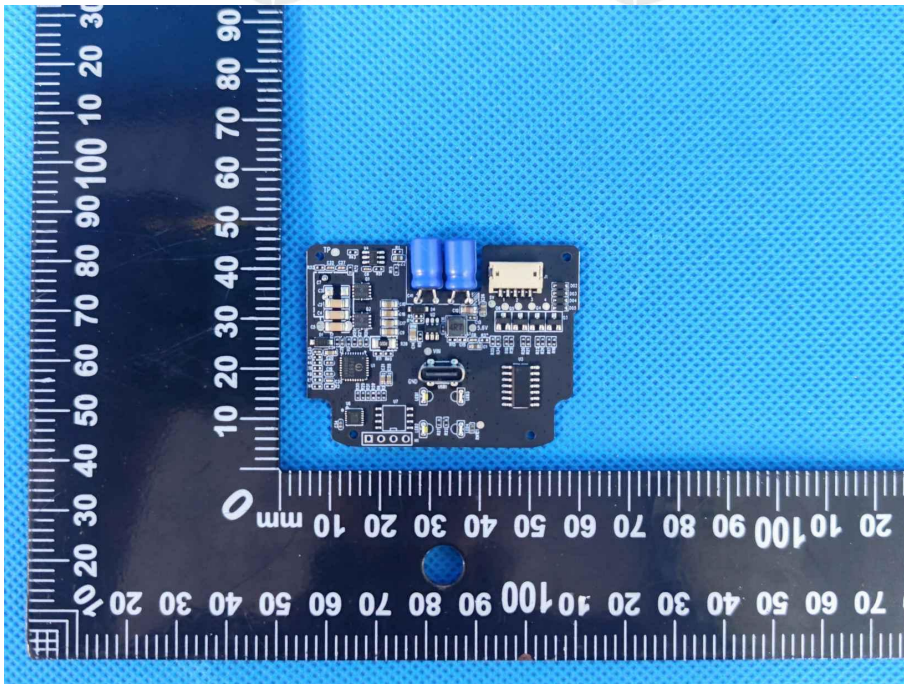

ZHONGHAN

FCC ID:2A7HQ-M3050-00

EUT PHOTOS Internal Photos

ZHONGHAN

FCC ID:2A7HQ-M3050-00

ZHONGHAN

FCC ID:2A7HQ-M3050-00

ZHONGHAN