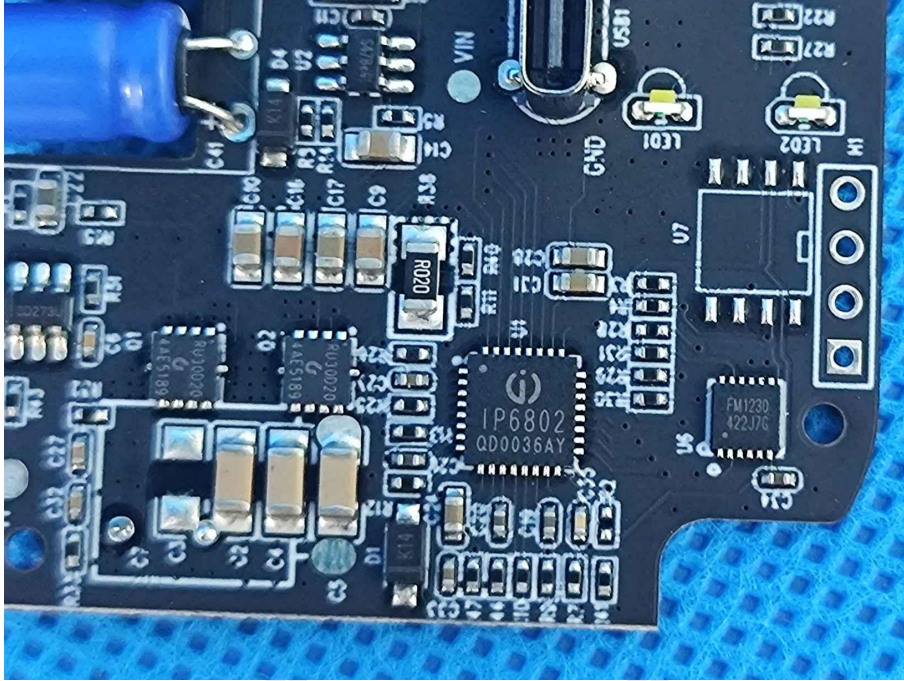

ZHONGHAN

FCC ID:2A7HQ-M3050-00