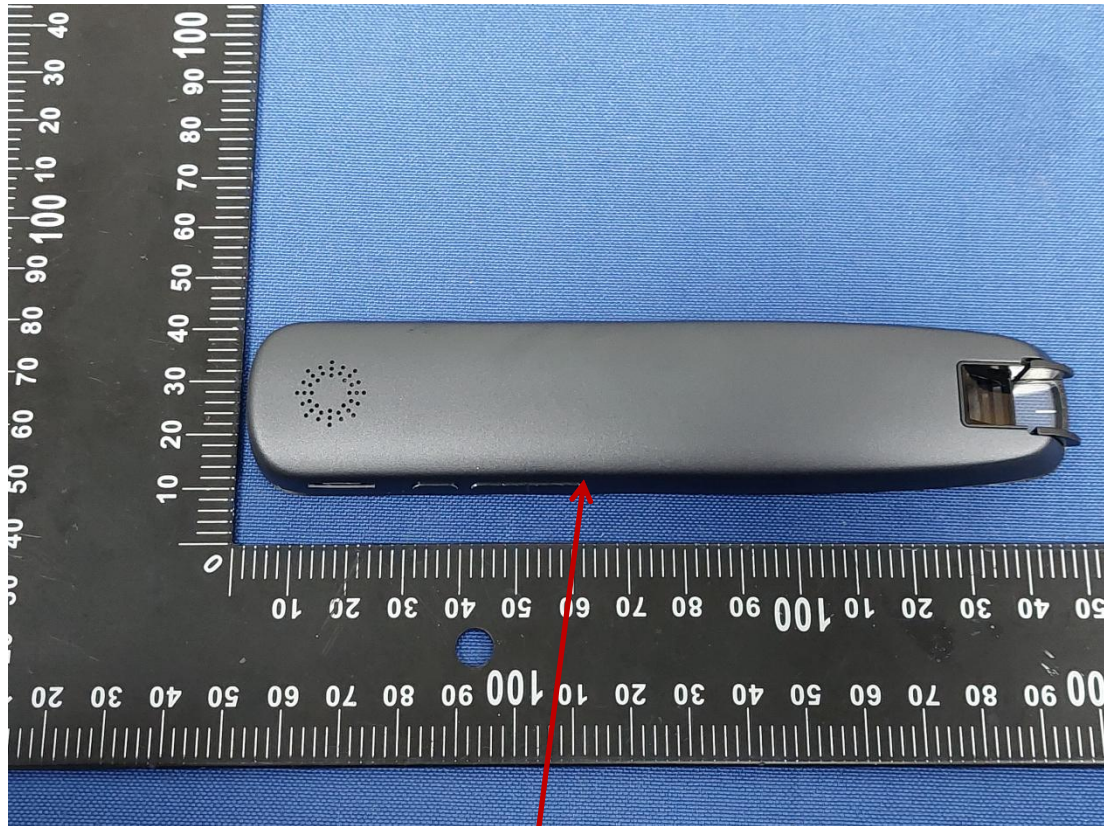

Lable:

Foreign language word translator

Model: S7

FCC ID: 2A7HI-S7