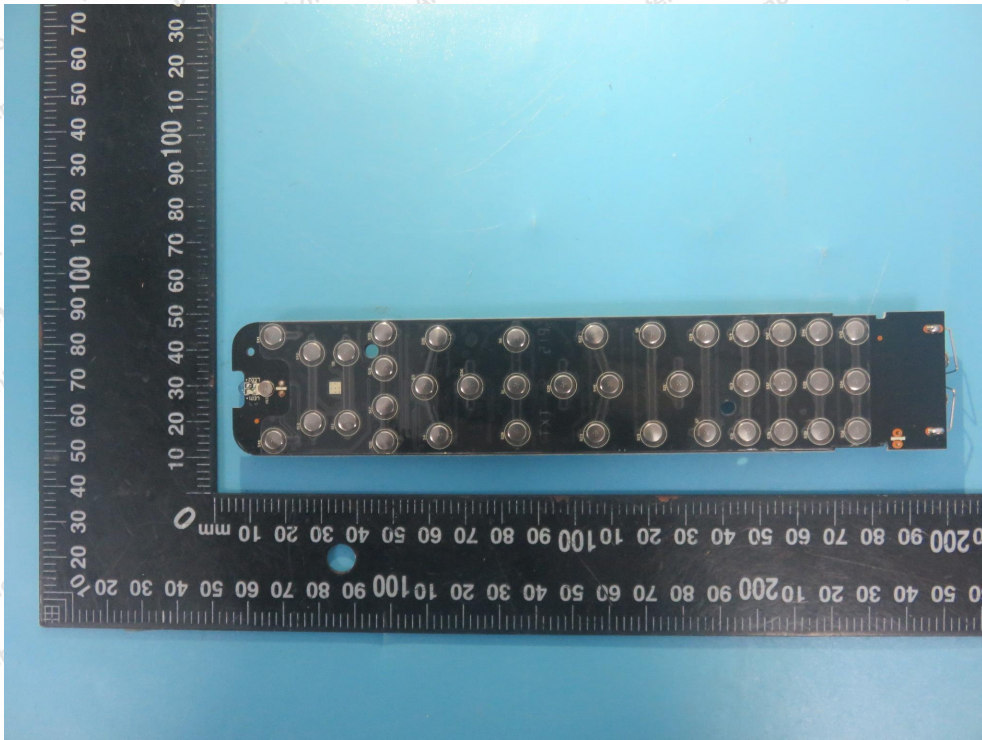

Shenzhen Anbotek Compliance Laboratory Limited

Address: 1/F., Building D, Sogood Science and Technology Park, Sanwei Community, Hangcheng Street, Bao'an District, Shenzhen, Guangdong, China.
Tel: (86) 0755-26066440 Fax: (86) 0755-26014772 Email: service@anbotek.com

Code: AB-RF-05-b

Hotline

400-003-0500

www.anbotek.com.cn

安博测