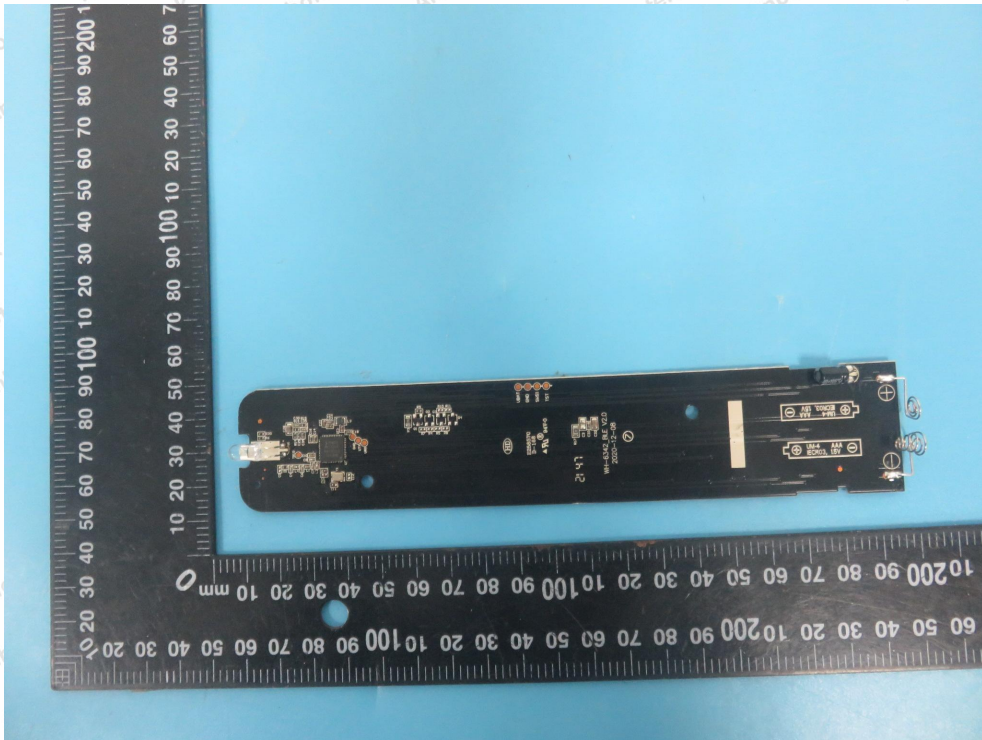

Internal Photograph

Shenzhen Anbotek Compliance Laboratory Limited

Address: 1/F., Building D, Sogood Science and Technology Park, Sanwei Community, Hangcheng Street, Bao'an District, Shenzhen, Guangdong, China.
Tel: (86) 0755-26066440 Fax: (86) 0755-26014772 Email: service@anbotek.com