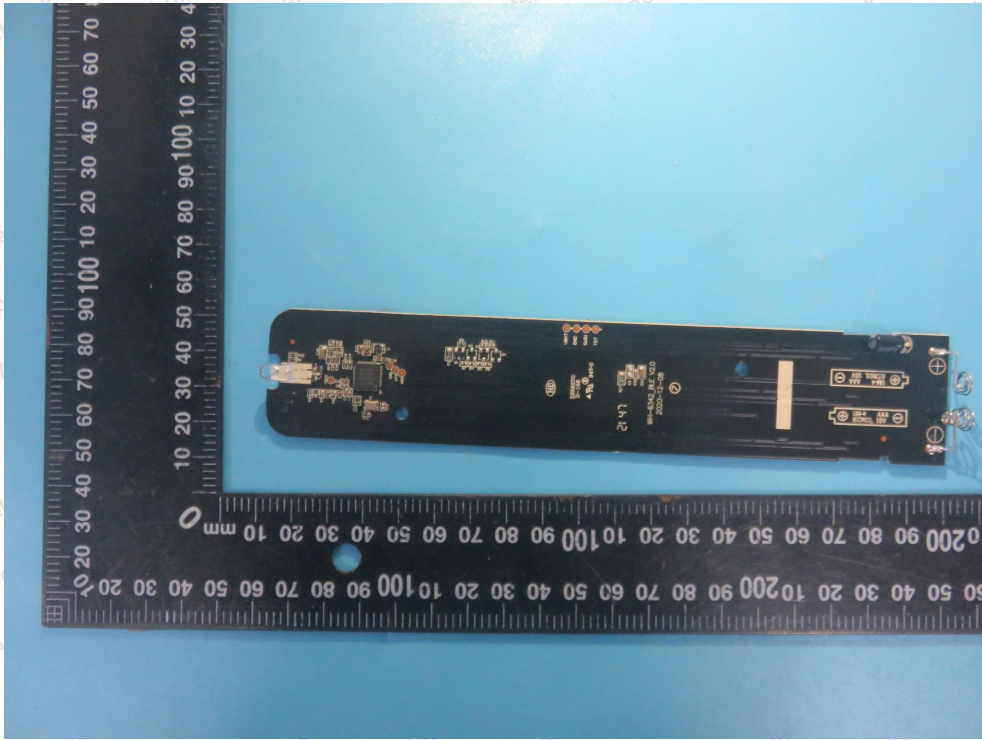

Shenzhen Anbotek Compliance Laboratory Limited

Address: 1/F., Building D, Sogood Science and Technology Park, Sanwei Community, Hangcheng Street, Bao'an District, Shenzhen, Guangdong, China.
Tel: (86) 0755-26066440 Fax: (86) 0755-26014772 Email: service@anbotek.com

Code: AB-RF-05-b

Hotline

400-003-0500

www.anbotek.com.cn

安博测