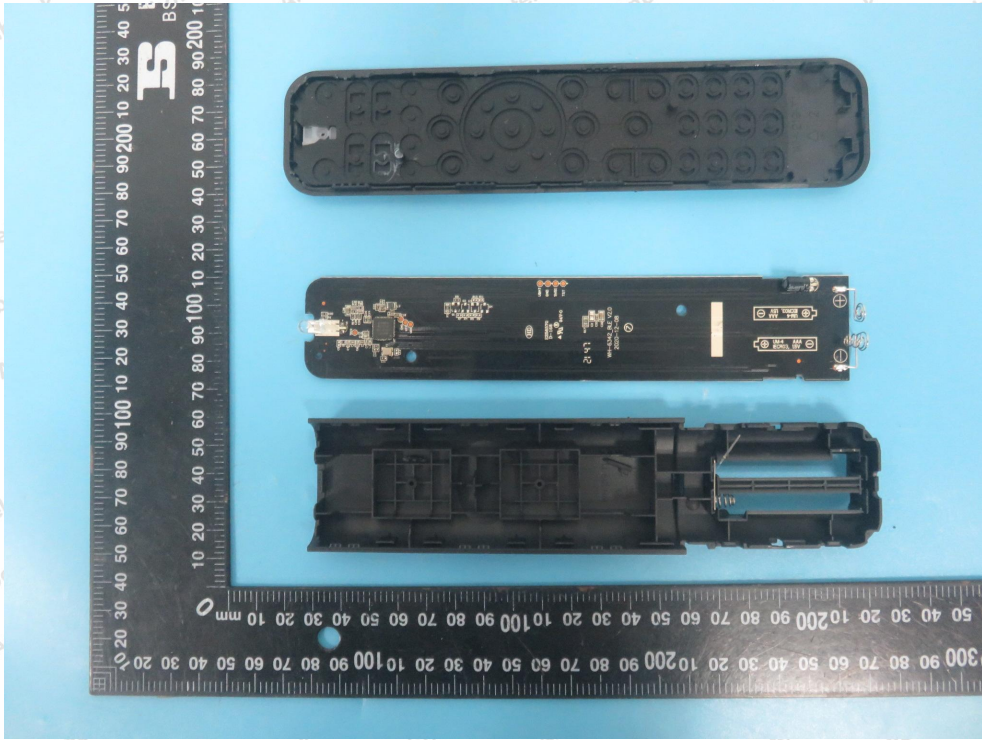

Internal Photograph

Shenzhen Anbotek Compliance Laboratory Limited

Address: 1/F., Building D, Sogood Science and Technology Park, Sanwei Community, Hangcheng Street, Bao'an District, Shenzhen, Guangdong, China.
Tel: (86) 0755-26066440 Fax: (86) 0755-26014772 Email: service@anbotek.com