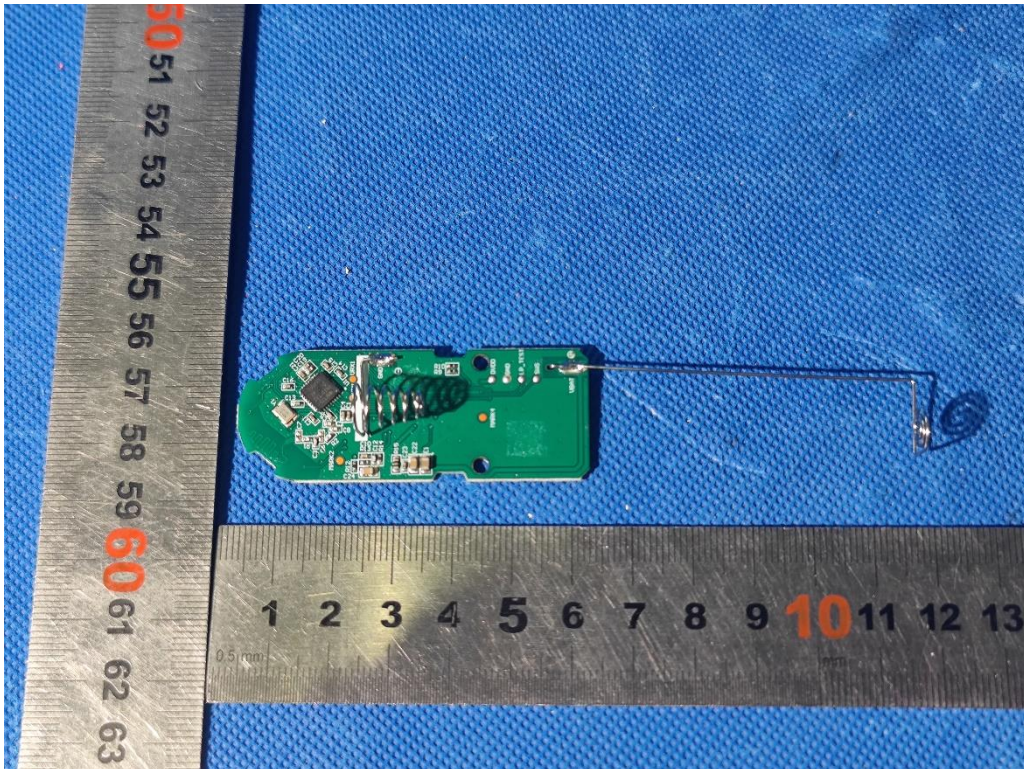

Internal Photos Documentation

Manufacturer: Wuxi Weida Intelligent Electronics Co.,Ltd.
Product: Bluetooth voice remote control
FCC ID: 2A7GQ-NPA-RCU2

Internal Photos Documentation

Manufacturer: Wuxi Weida Intelligent Electronics Co.,Ltd.
Product: Bluetooth voice remote control
FCC ID: 2A7GQ-NPA-RCU2

Antenna Location

Internal Photos Documentation

Manufacturer: Wuxi Weida Intelligent Electronics Co.,Ltd.
Product: Bluetooth voice remote control
FCC ID: 2A7GQ-NPA-RCU2