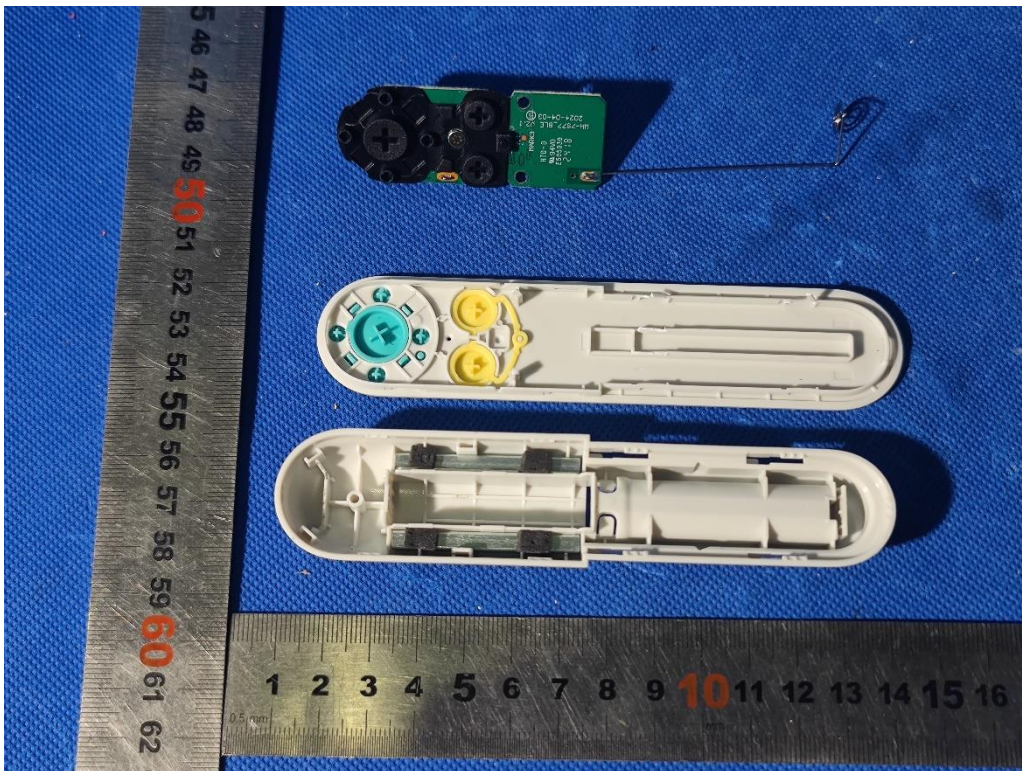

Internal Photos Documentation

Manufacturer: Wuxi Weida Intelligent Electronics Co.,Ltd.
Product: Bluetooth voice remote control
FCC ID: 2A7GQ-NPA-RCU2

Internal Photos Documentation

Manufacturer: Wuxi Weida Intelligent Electronics Co.,Ltd.
Product: Bluetooth voice remote control
FCC ID: 2A7GQ-NPA-RCU2

Antenna Location

Internal Photos Documentation

Manufacturer: Wuxi Weida Intelligent Electronics Co.,Ltd.
Product: Bluetooth voice remote control
FCC ID: 2A7GQ-NPA-RCU2