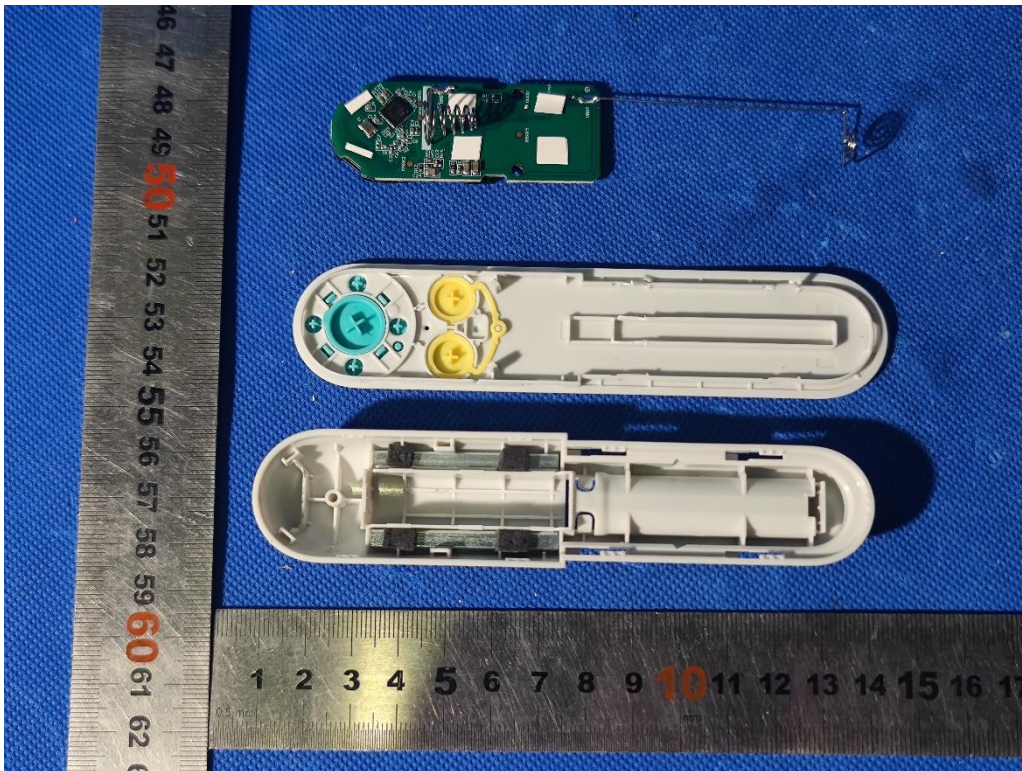

Internal Photos Documentation

Manufacturer: Wuxi Weida Intelligent Electronics Co.,Ltd.
Product: Bluetooth voice remote control
FCC ID: 2A7GQ-NPA-RCU2

Internal Photos Documentation

Manufacturer: Wuxi Weida Intelligent Electronics Co.,Ltd.
Product: Bluetooth voice remote control
FCC ID: 2A7GQ-NPA-RCU2

Antenna Location

Internal Photos Documentation

Manufacturer: Wuxi Weida Intelligent Electronics Co.,Ltd.
Product: Bluetooth voice remote control
FCC ID: 2A7GQ-NPA-RCU2