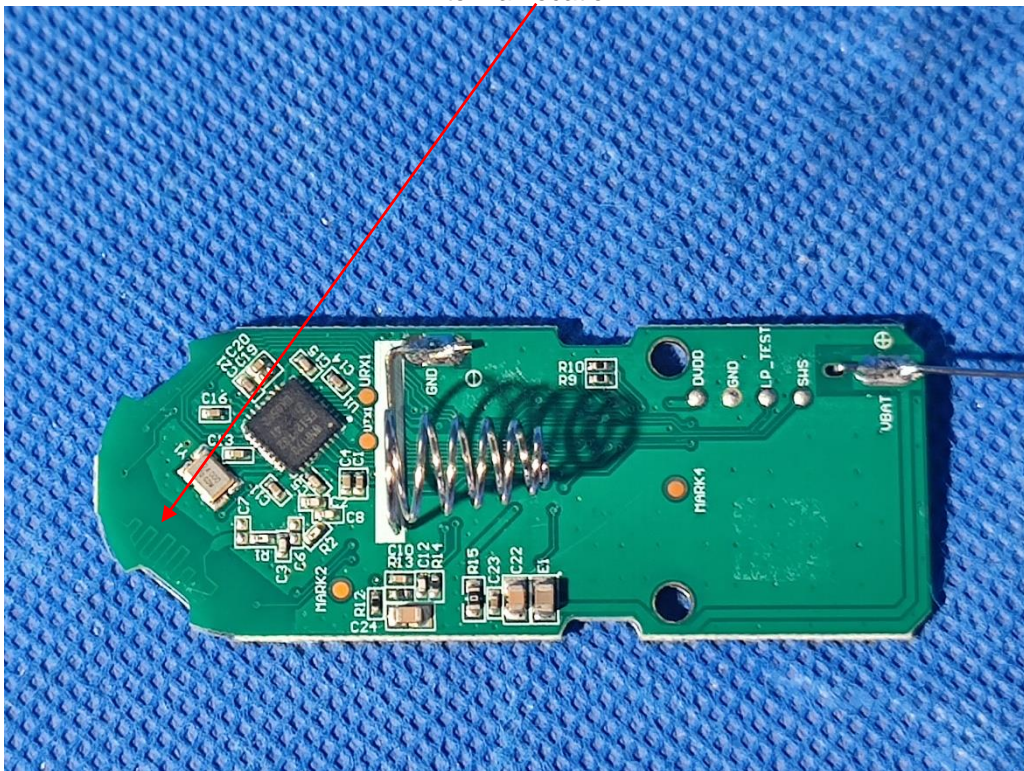

Internal Photos Documentation

Manufacturer: Wuxi Weida Intelligent Electronics Co.,Ltd.
Product: Bluetooth voice remote control
FCC ID: 2A7GQ-NPA-RCU2

Internal Photos Documentation

Manufacturer: Wuxi Weida Intelligent Electronics Co.,Ltd.
Product: Bluetooth voice remote control
FCC ID: 2A7GQ-NPA-RCU2

Antenna Location

Internal Photos Documentation

Manufacturer: Wuxi Weida Intelligent Electronics Co.,Ltd.
Product: Bluetooth voice remote control
FCC ID: 2A7GQ-NPA-RCU2