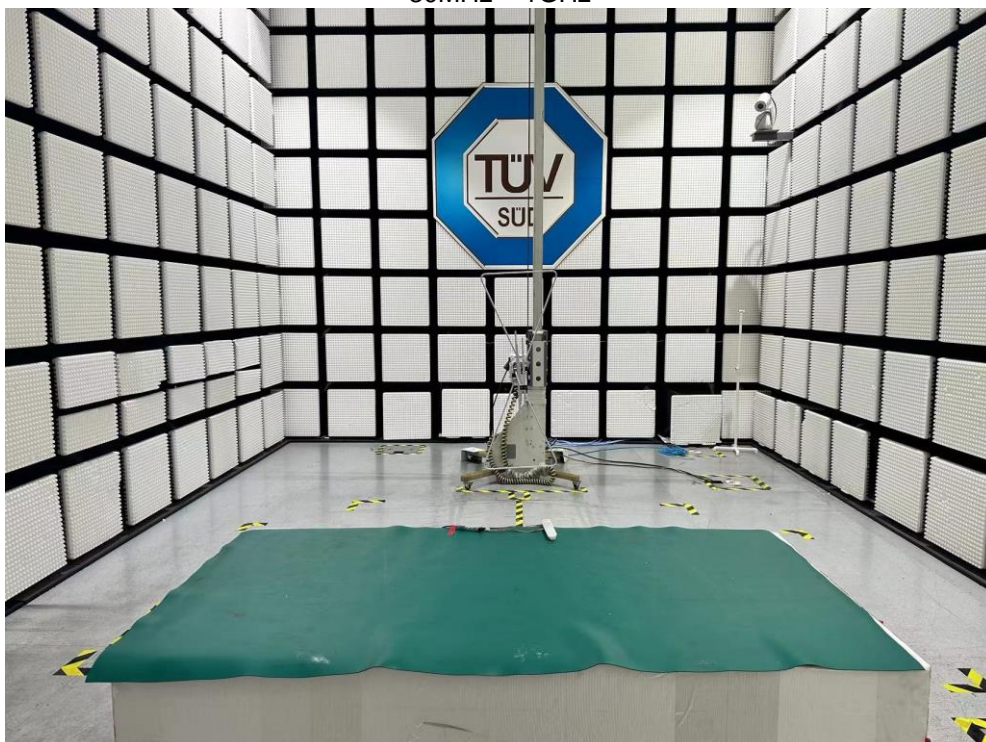

PHOTOGRAPHS OF TEST SET UP

Field Strength and Harmonics Test Setup

Radiated Emission Setup
9KHz-30MHz

30MHz ~ 1GHz

1GHz-18GHz

18GHz-25GHz