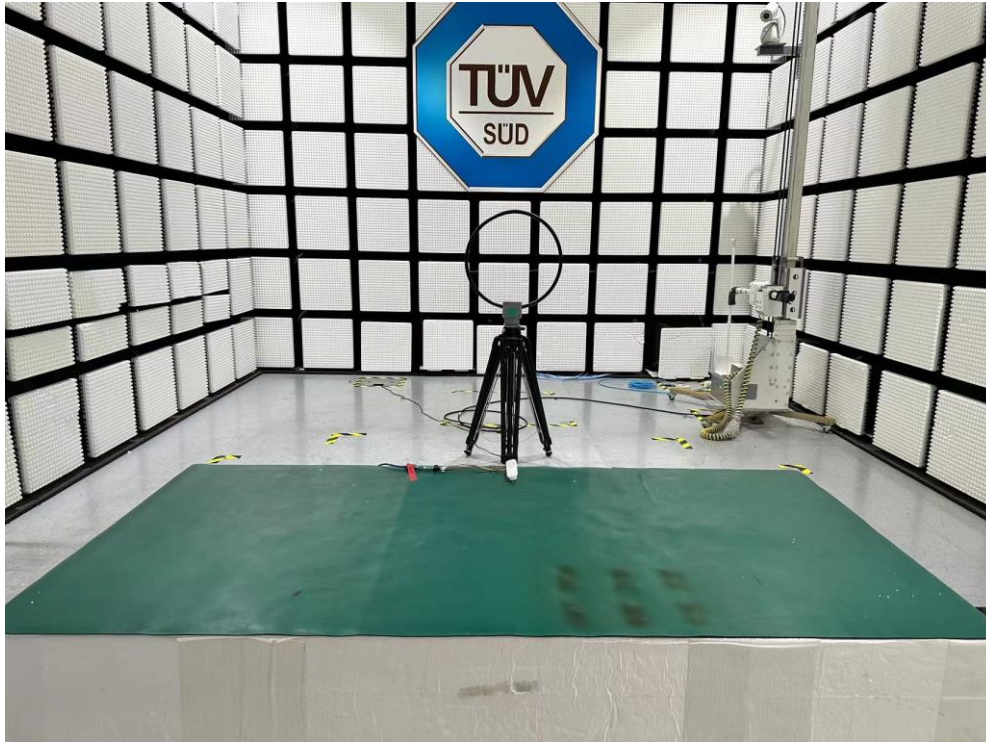

PHOTOGRAPHS OF TEST SET UP

Field Strength and Harmonics Test Setup

Radiated Emission Setup
9KHz-30MHz

30MHz ~ 1GHz

1GHz-18GHz

18GHz-25GHz