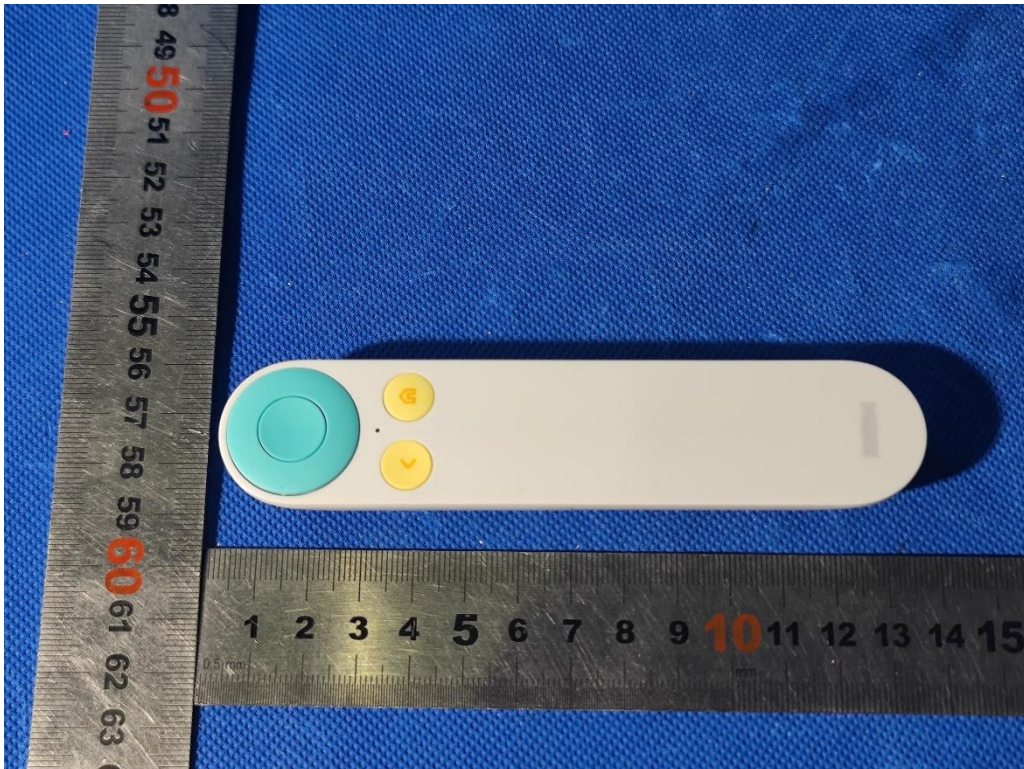

External Photos Documentation

Manufacturer: Wuxi Weida Intelligent Electronics Co.,Ltd.
Product: Bluetooth voice remote control
FCC ID: 2A7GQ-NPA-RCU2

External Photos Documentation

Manufacturer: Wuxi Weida Intelligent Electronics Co.,Ltd.
Product: Bluetooth voice remote control
FCC ID: 2A7GQ-NPA-RCU2