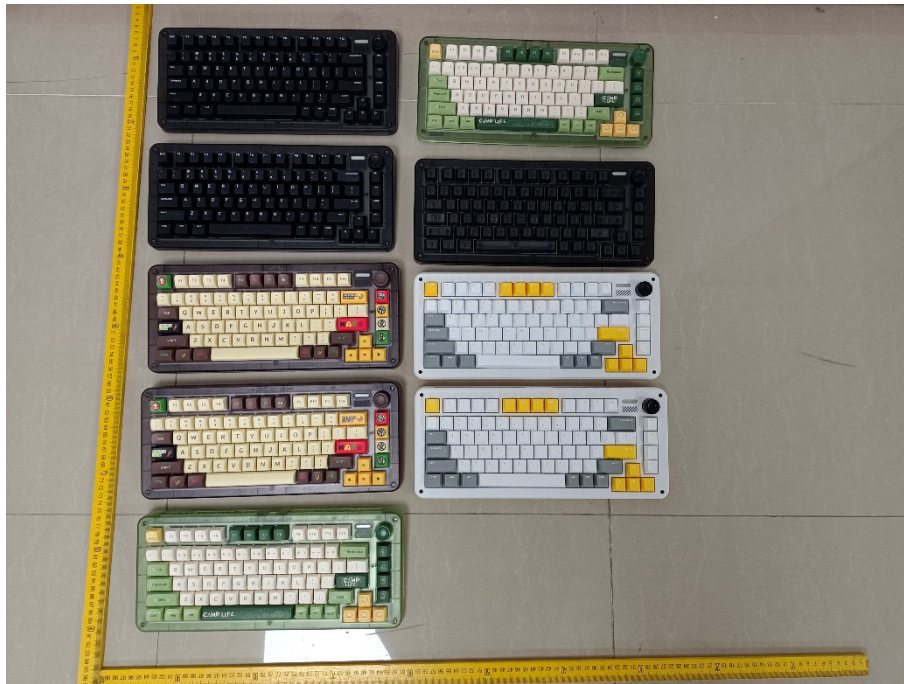

Appendix - Ext Photos

Model: ZX75 Gravity Wave

----End of Report----