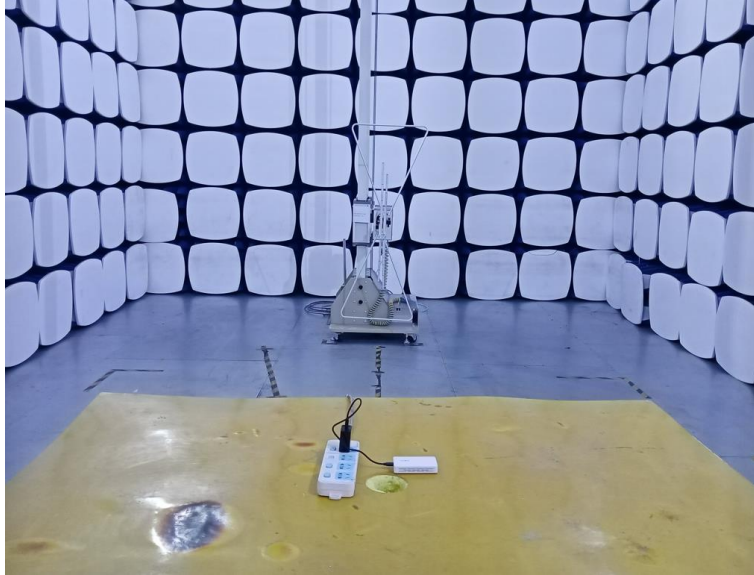

Wooboobox
FCC ID: 2A7G5-Z2
Z2 box Test Setup Photos

Radiated emission 30MHz~1GHz

Radiated emission above 1GHz

Conducted emission