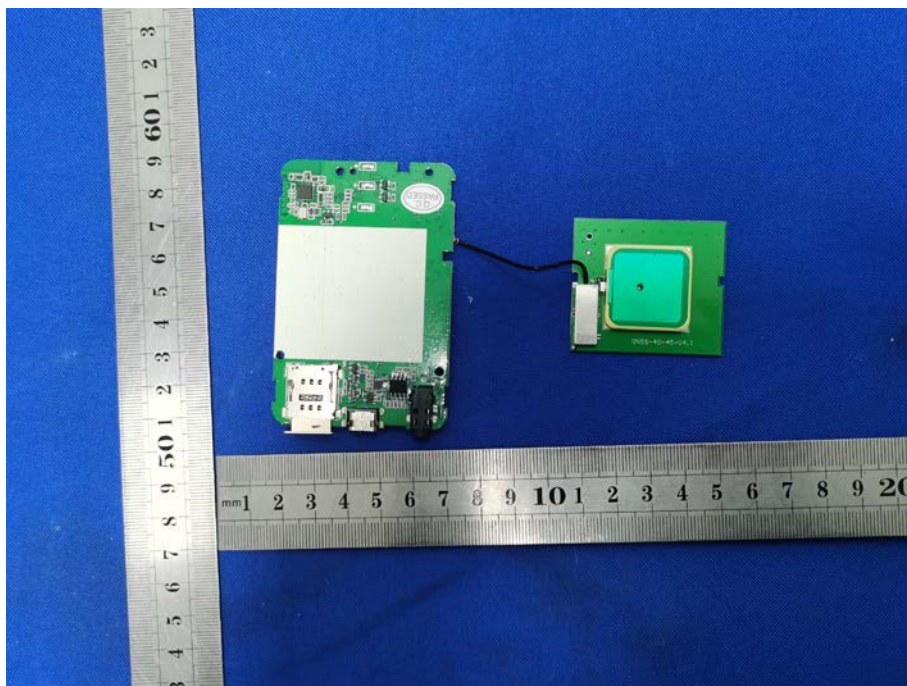

Model: GT6

Internal Photos

BT ANT

5.2G/5.8G  
WIFI ANT