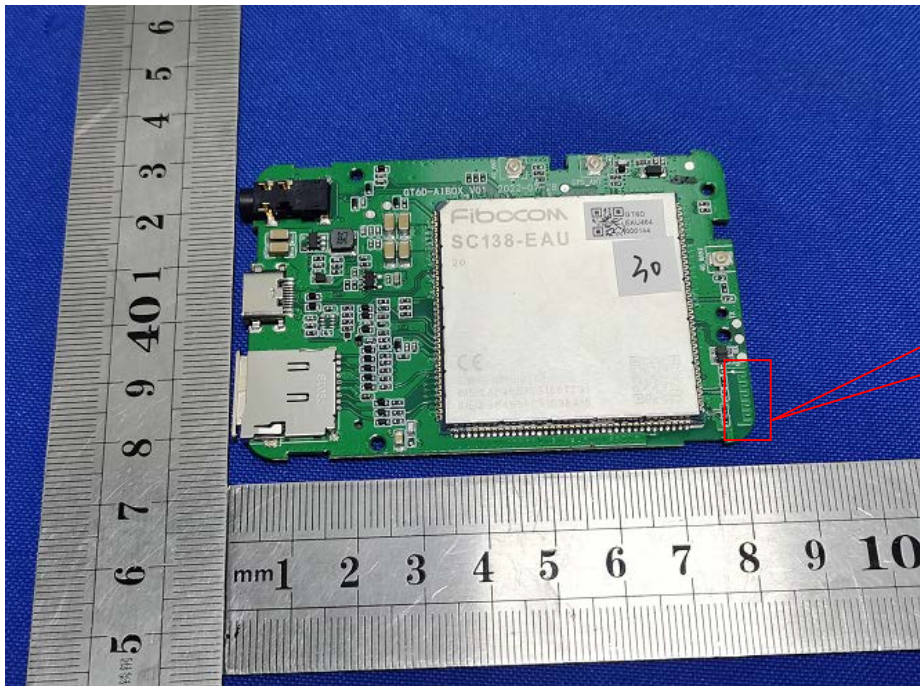

Model: GT6

Internal Photos

BT ANT

5.2G/5.8G  
WIFI ANT