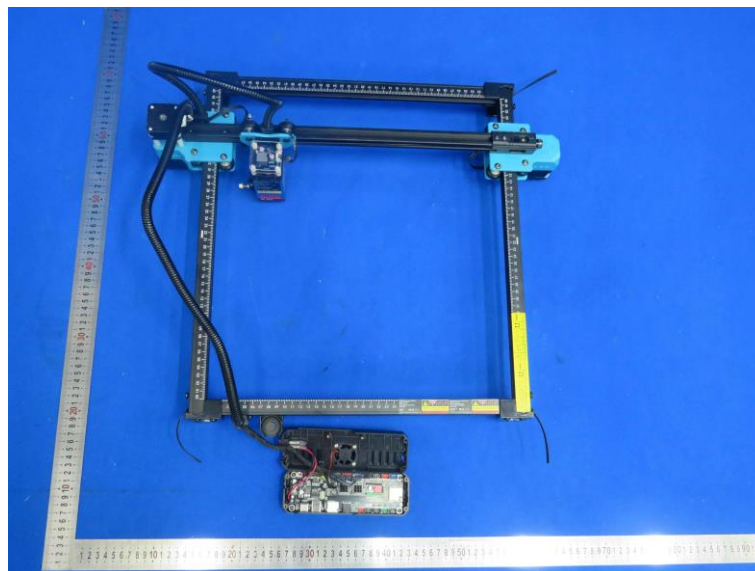

Product Name: LASER ENGRAVER

Model No.: TTS-55 Pro

EUT Constructional Details

Internal Photo

-----End-----