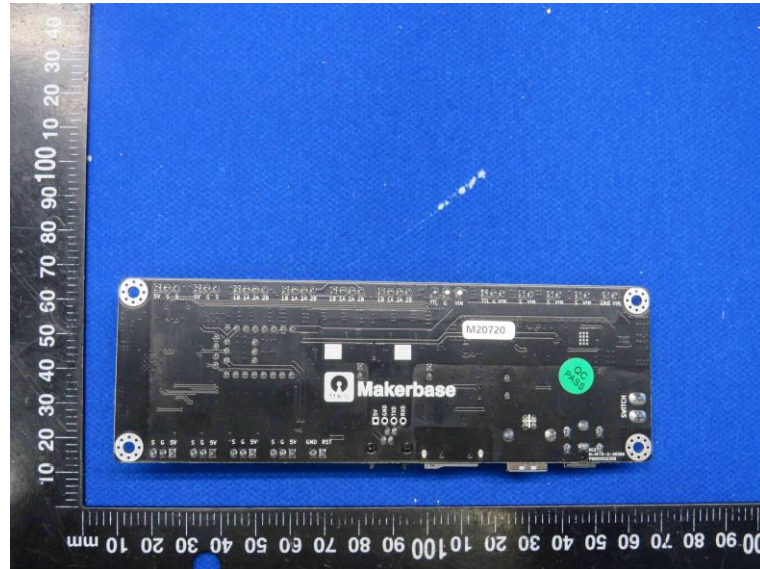

Product Name: LASER ENGRAVER

Model No.: TTS-55 Pro

EUT Constructional Details

Internal Photo

-----End-----