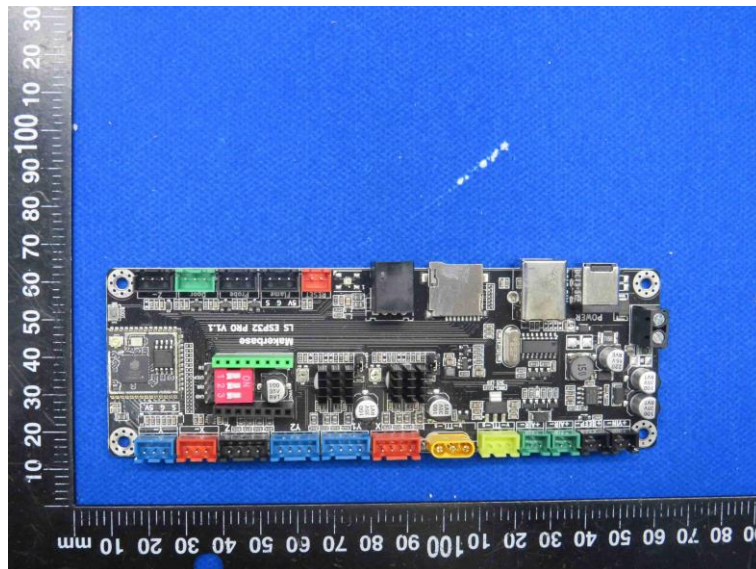

Product Name: LASER ENGRAVER

Model No.: TTS-55 Pro

EUT Constructional Details

Internal Photo

-----End-----