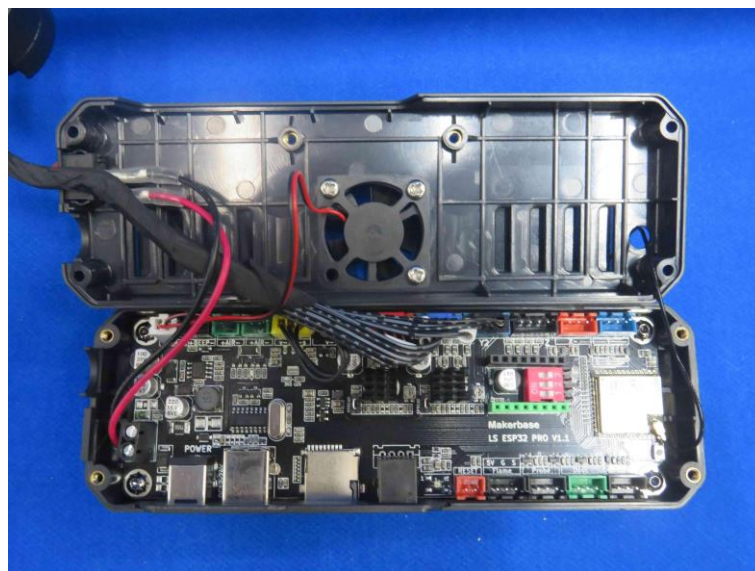

Product Name: LASER ENGRAVER

Model No.: TTS-55 Pro

EUT Constructional Details

Internal Photo

-----End-----