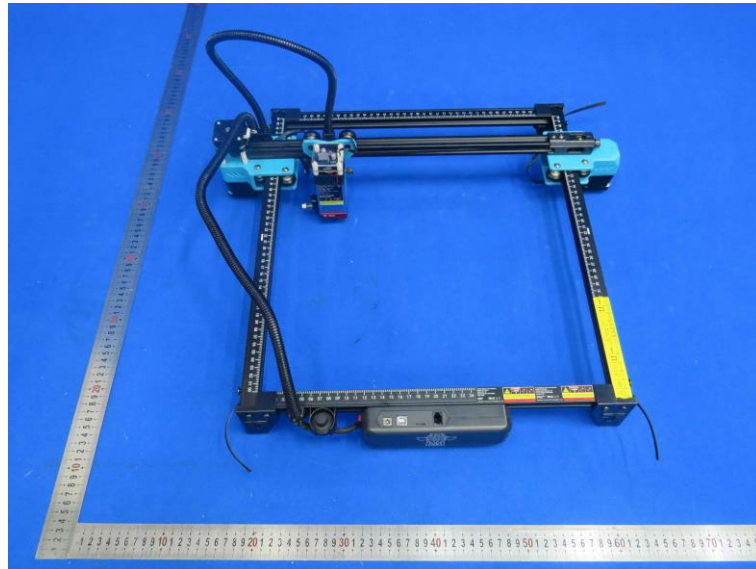

Product Name: LASER ENGRAVER

Model No.: TTS-55 Pro

EUT Constructional Details

External Photo

-----End-----