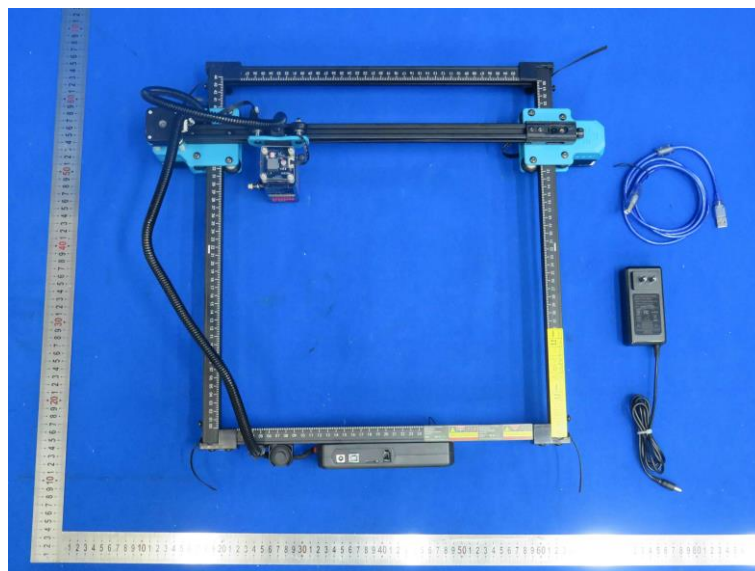

Product Name: LASER ENGRAVER

Model No.: TTS-55 Pro

EUT Constructional Details

External Photo

-----End-----