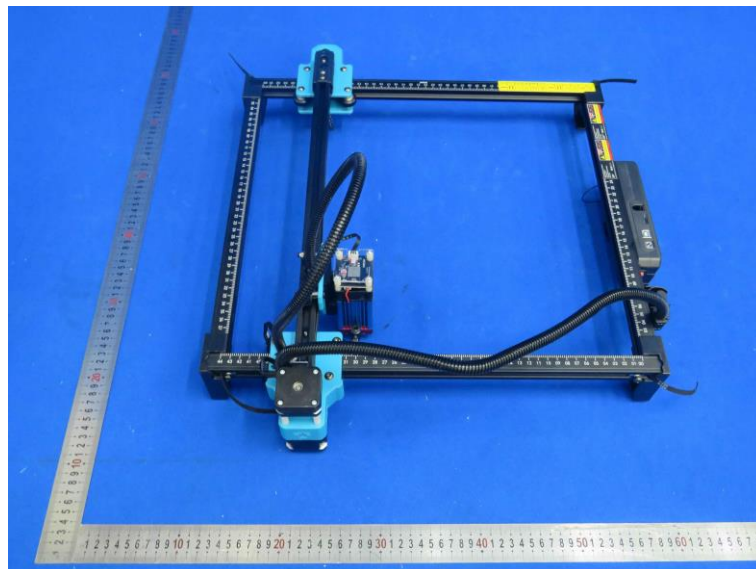

Product Name: LASER ENGRAVER

Model No.: TTS-55 Pro

EUT Constructional Details

External Photo

-----End-----