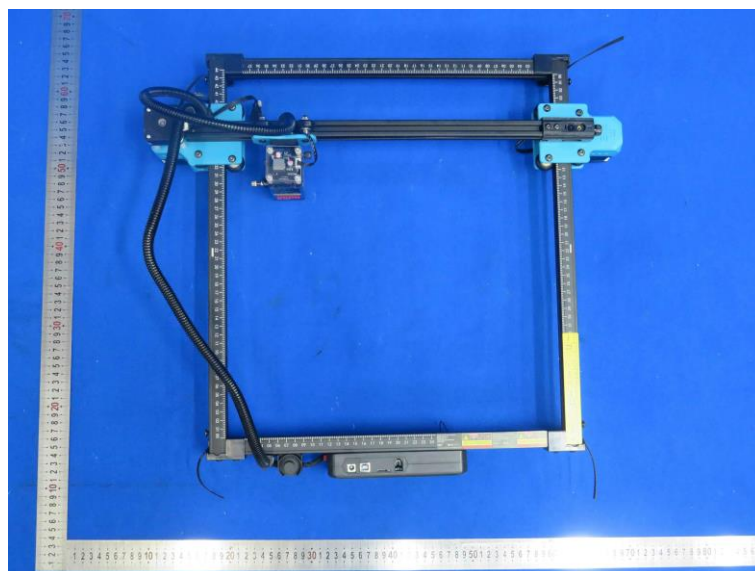

Product Name: LASER ENGRAVER

Model No.: TTS-55 Pro

EUT Constructional Details

External Photo

-----End-----