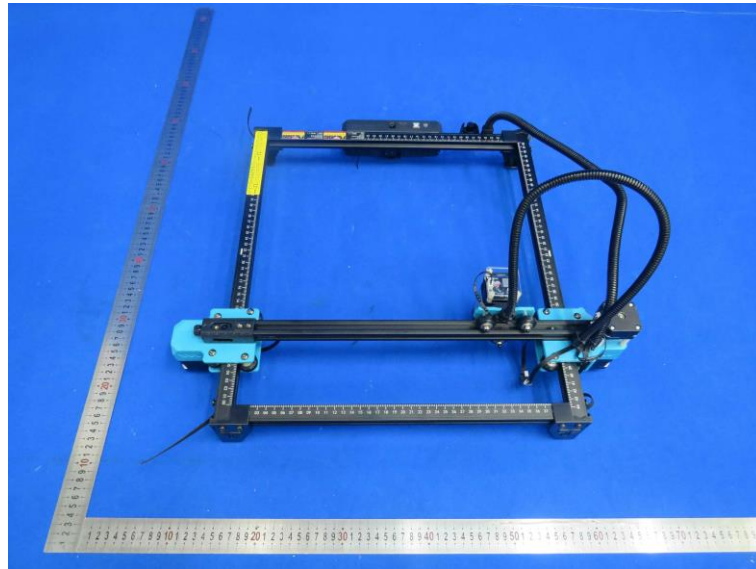

Product Name: LASER ENGRAVER

Model No.: TTS-55 Pro

EUT Constructional Details

External Photo

-----End-----