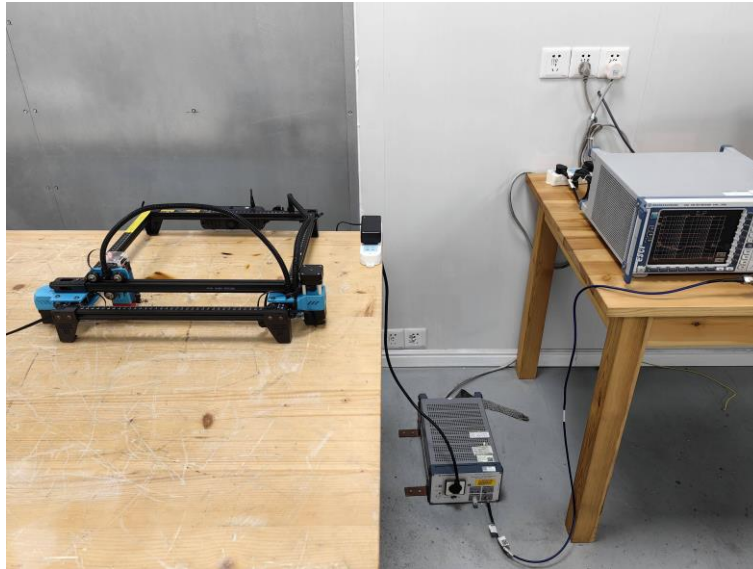

Product Name: LASER ENGRAVER

Model No.: TTS-55 Pro

Test Setup Photo

Radiated Emission

Conducted Emission

-----End-----