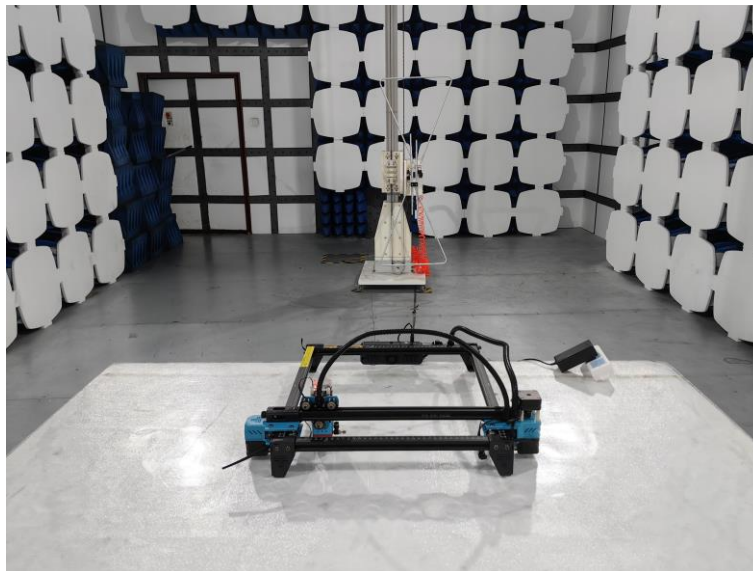

Product Name: LASER ENGRAVER

Model No.: TTS-55 Pro

Test Setup Photo

Radiated Emission

Conducted Emission

-----End-----