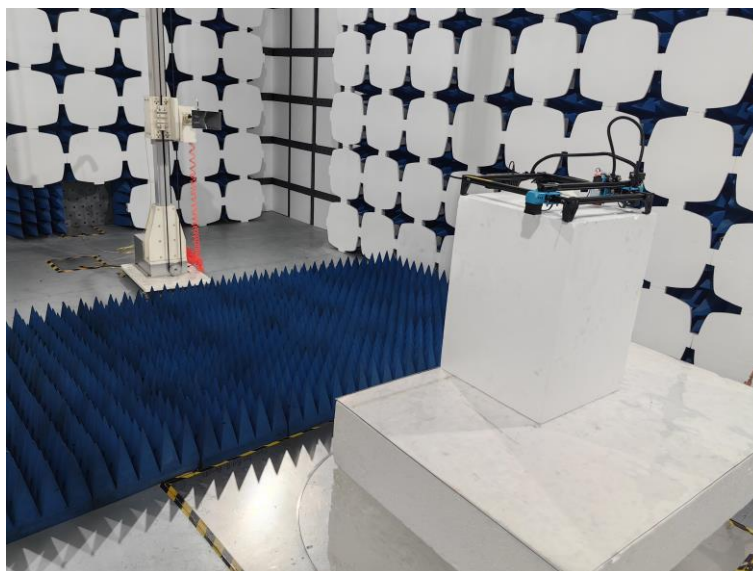

Product Name: LASER ENGRAVER

Model No.: TTS-55 Pro

Test Setup Photo

Radiated Emission

Conducted Emission

-----End-----