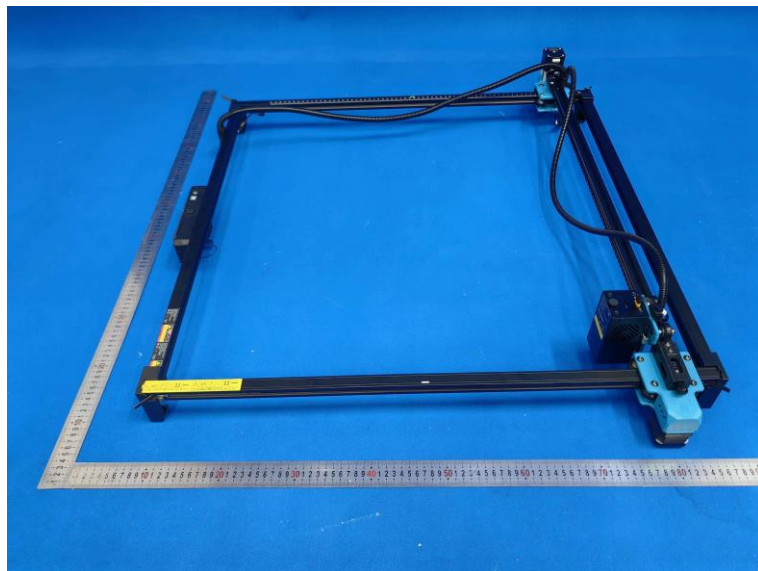

Product Name: LASER ENGRAVER

Model No.: TTS-20 Max

EUT Constructional Details

External Photo

-----End-----