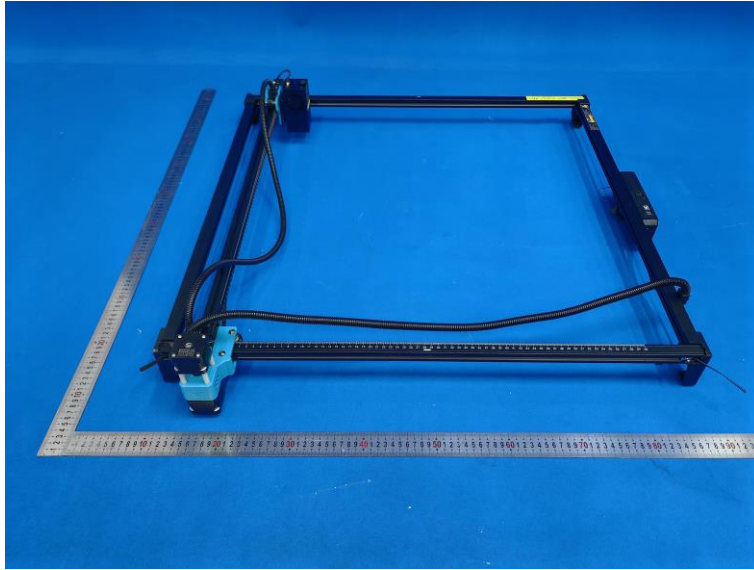

Product Name: LASER ENGRAVER

Model No.: TTS-20 Max

EUT Constructional Details

External Photo

-----End-----