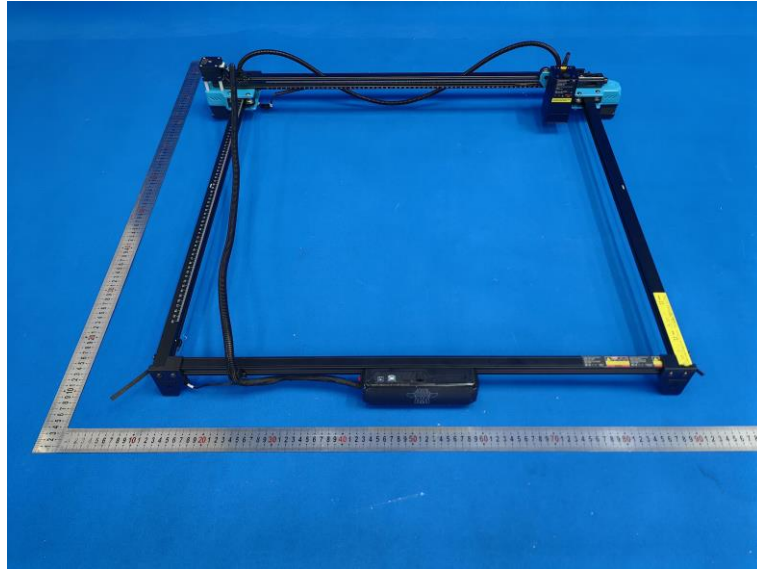

Product Name: LASER ENGRAVER

Model No.: TTS-20 Max

EUT Constructional Details

External Photo

-----End-----