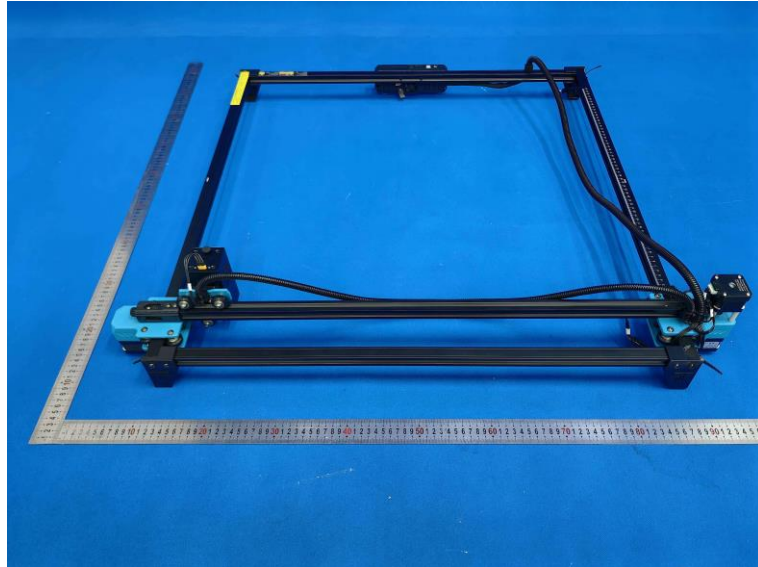

Product Name: LASER ENGRAVER

Model No.: TTS-20 Max

EUT Constructional Details

External Photo

-----End-----