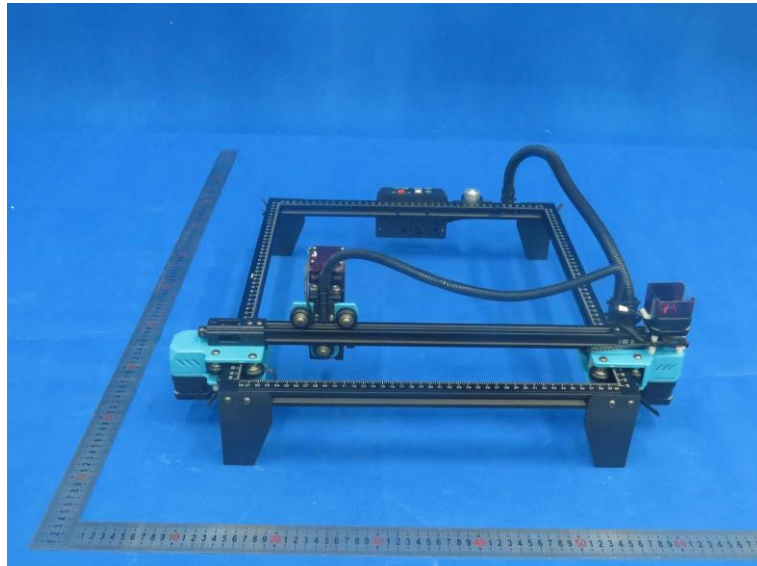

Product Name: LASER ENGRAVER

Model No.: TTS-10

EUT Constructional Details

External Photo

-----End-----