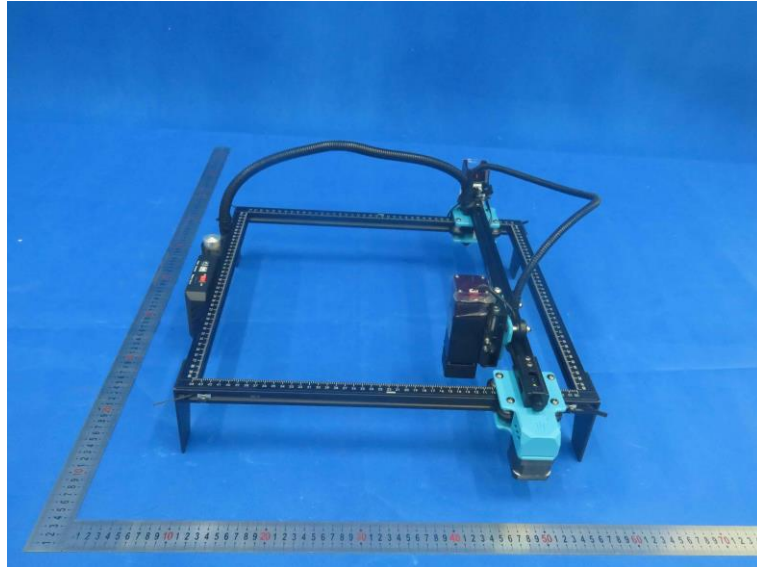

Product Name: LASER ENGRAVER

Model No.: TTS-10

EUT Constructional Details

External Photo

-----End-----