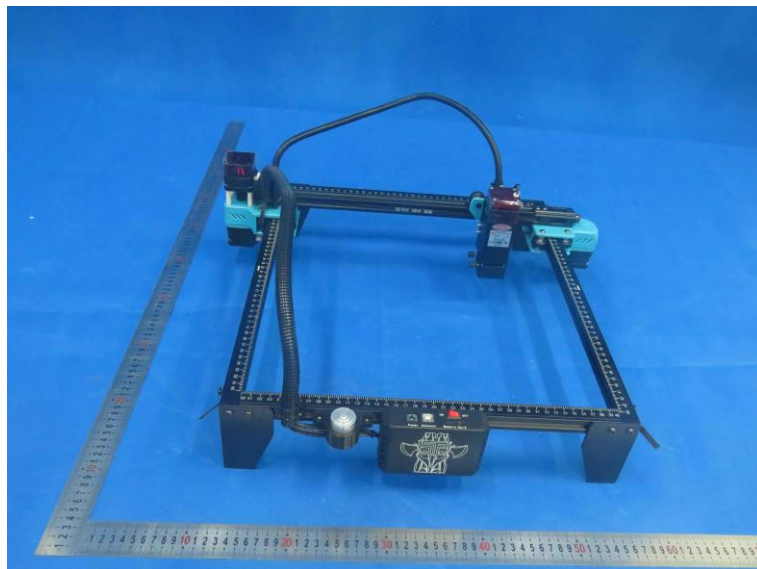

Product Name: LASER ENGRAVER

Model No.: TTS-10

EUT Constructional Details

External Photo

-----End-----