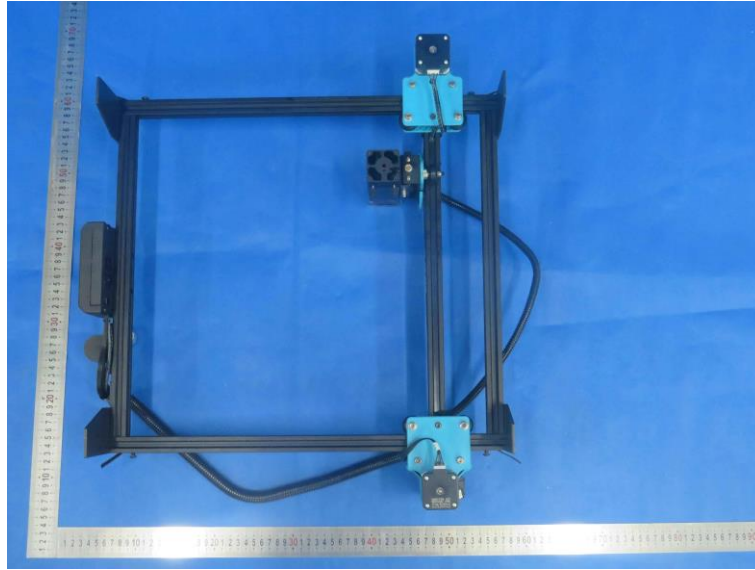

Product Name: LASER ENGRAVER

Model No.: TTS-10

EUT Constructional Details

External Photo

-----End-----