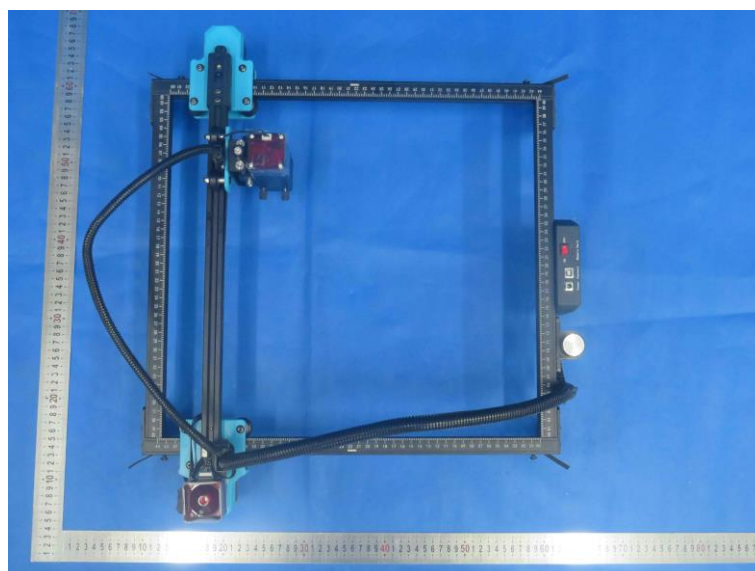

Product Name: LASER ENGRAVER

Model No.: TTS-10

EUT Constructional Details

External Photo

-----End-----