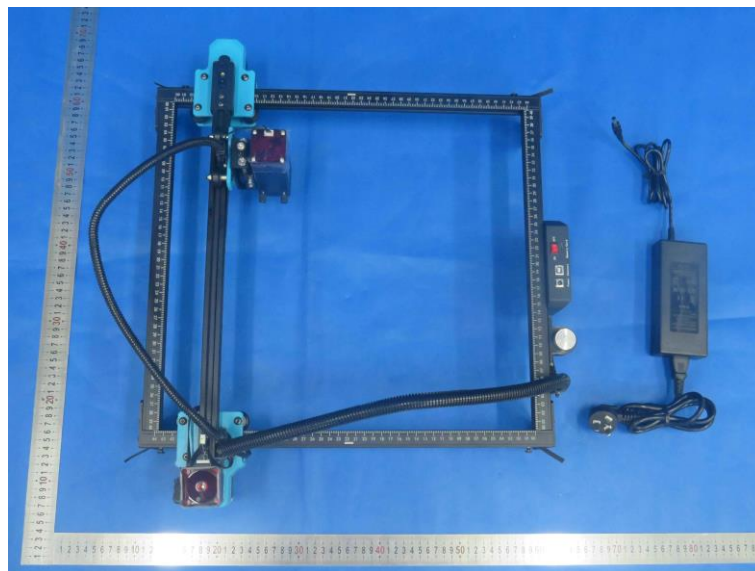

Product Name: LASER ENGRAVER

Model No.: TTS-10

EUT Constructional Details

External Photo

-----End-----