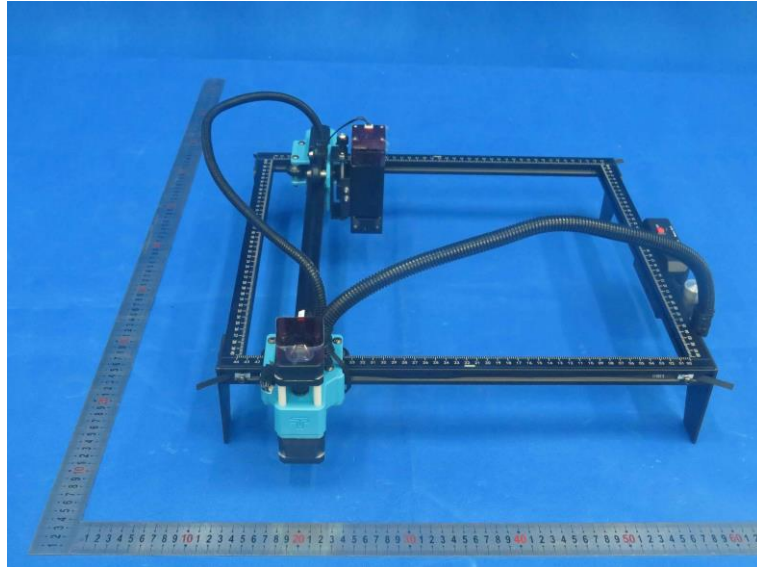

Product Name: LASER ENGRAVER

Model No.: TTS-10

EUT Constructional Details

External Photo

-----End-----