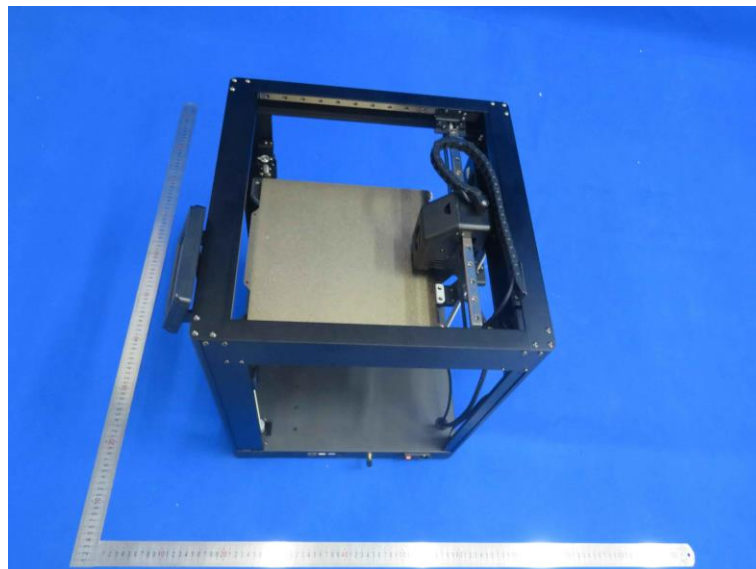

Product Name: FDM high speed printer

Model No.: SK1

EUT Constructional Details

External Photo

-----End-----