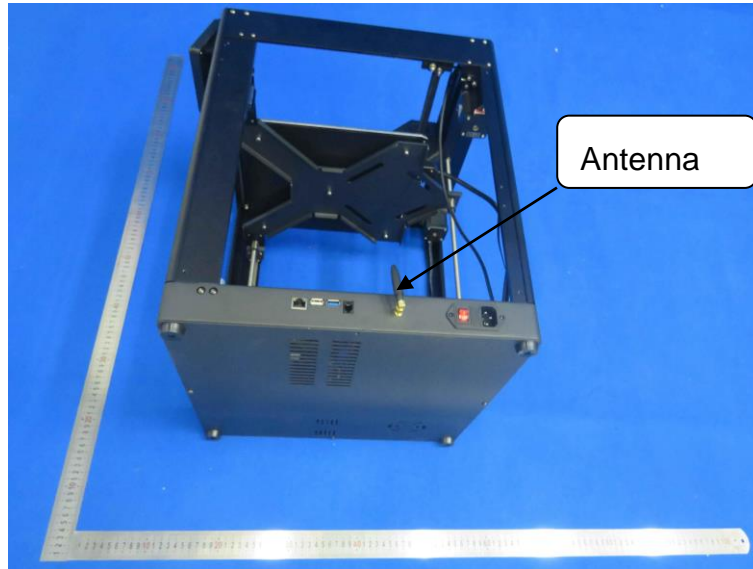

Product Name: FDM high speed printer

Model No.: SK1

EUT Constructional Details

External Photo

-----End-----