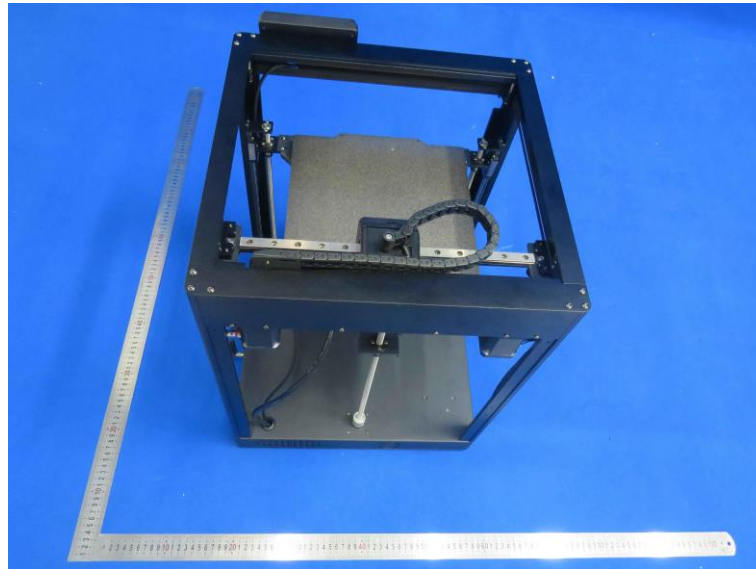

Product Name: FDM high speed printer

Model No.: SK1

EUT Constructional Details

External Photo

-----End-----