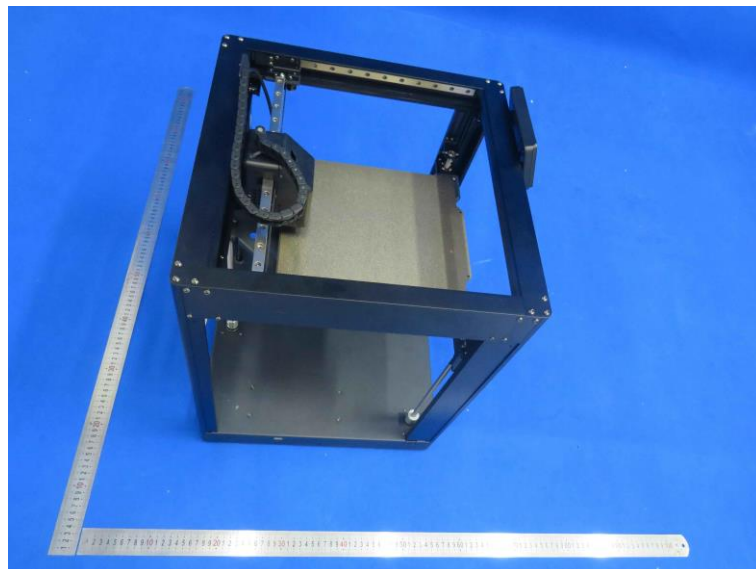

Product Name: FDM high speed printer

Model No.: SK1

EUT Constructional Details

External Photo

-----End-----