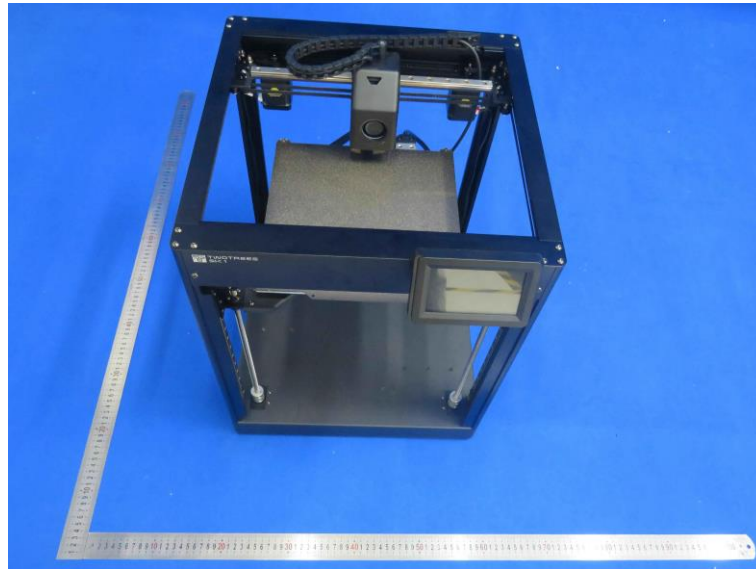

Product Name: FDM high speed printer

Model No.: SK1

EUT Constructional Details

External Photo

-----End-----