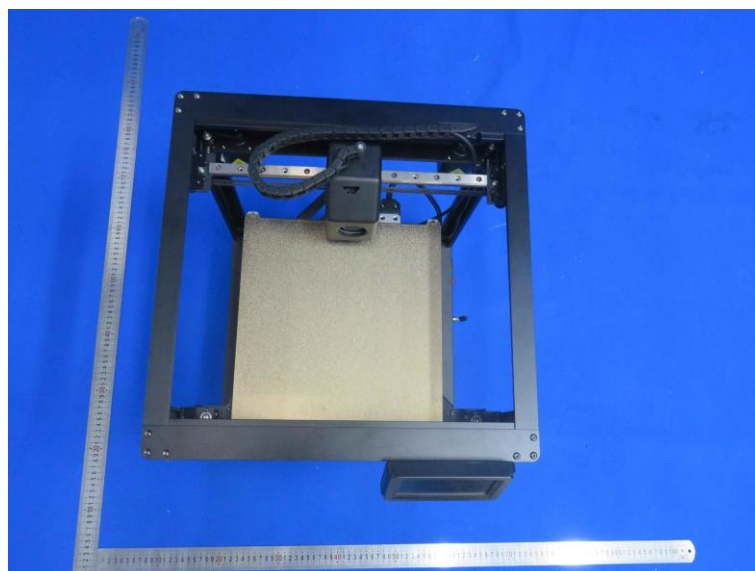

Product Name: FDM high speed printer

Model No.: SK1

EUT Constructional Details

External Photo

-----End-----