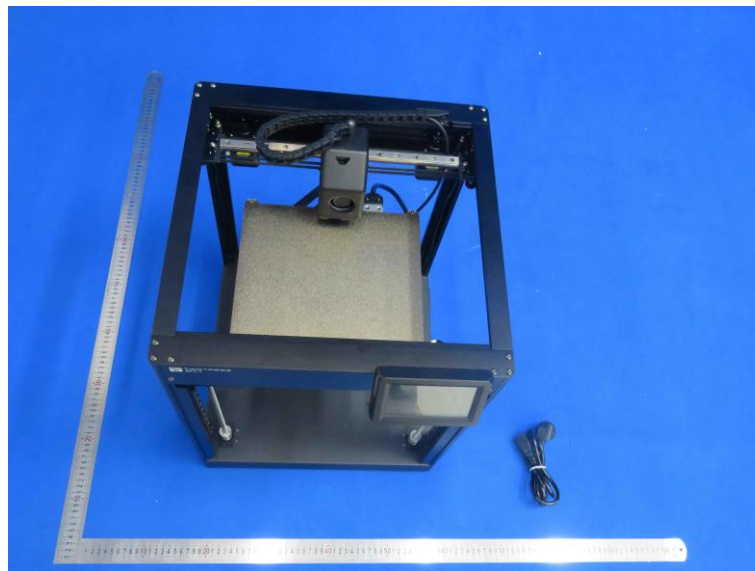

Product Name: FDM high speed printer

Model No.: SK1

EUT Constructional Details

External Photo

-----End-----